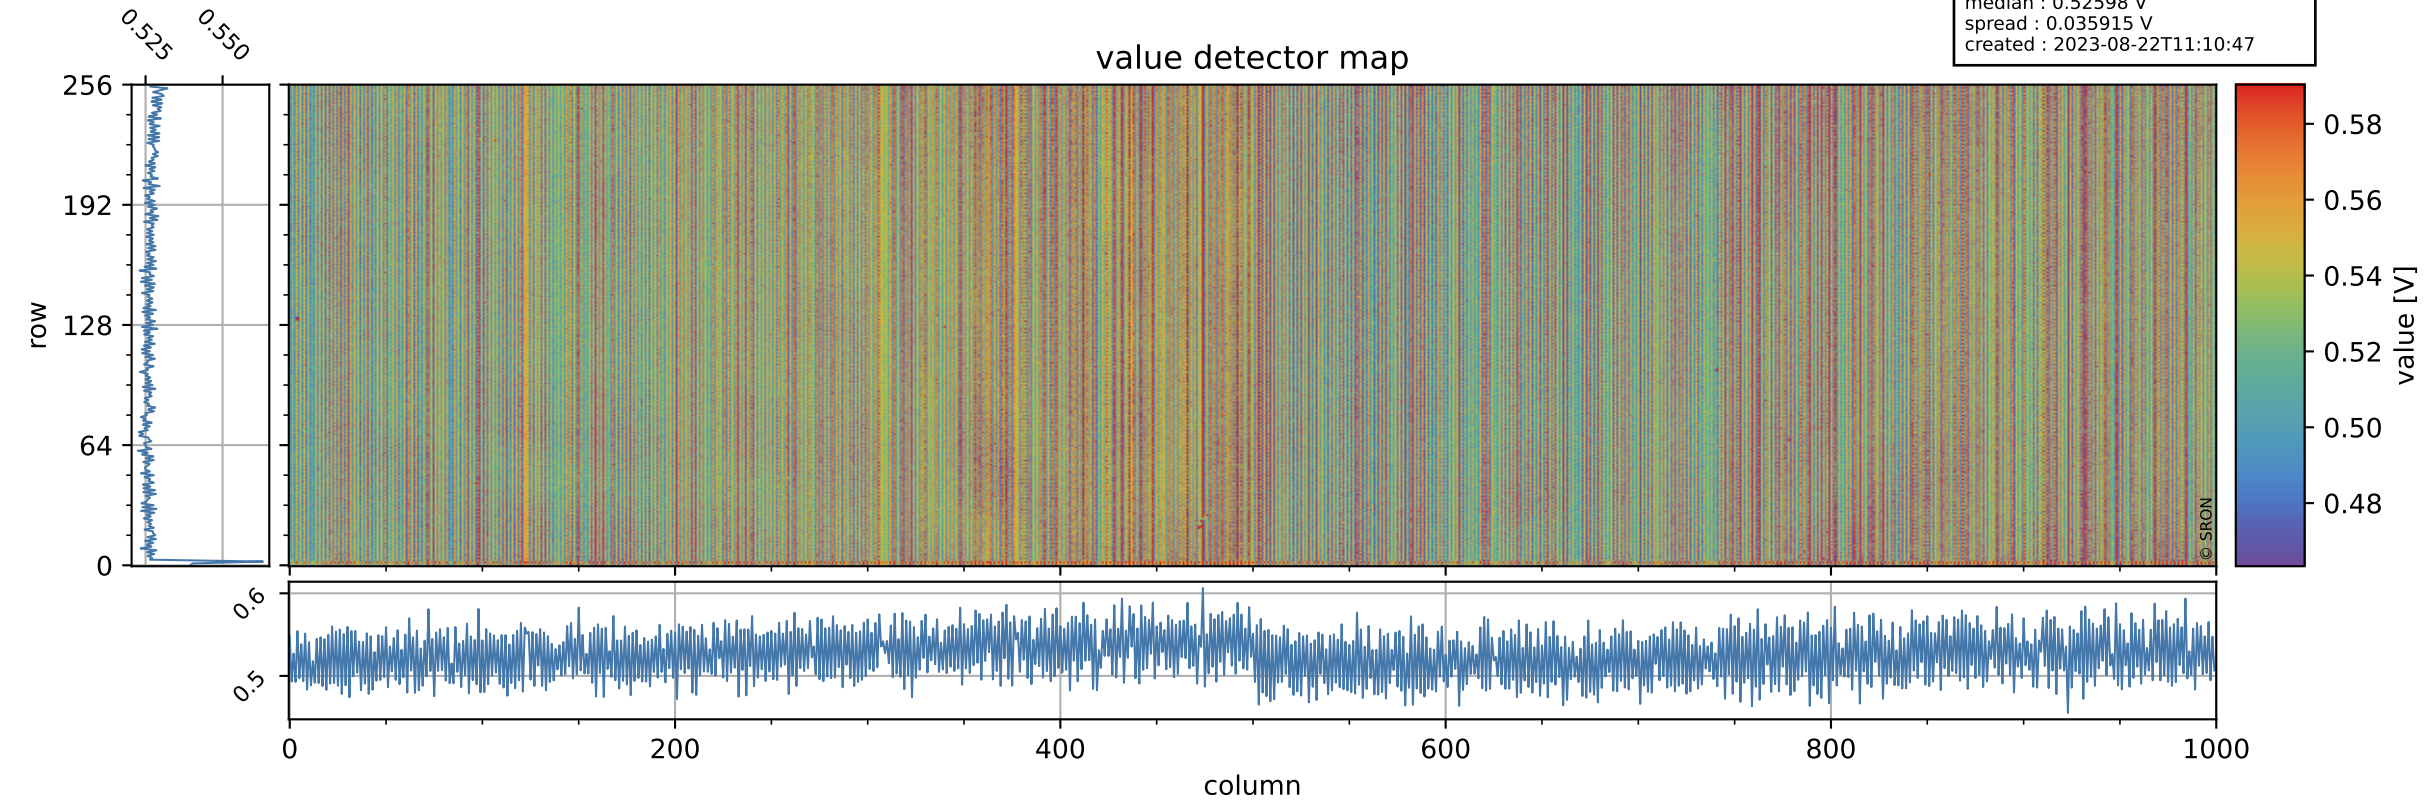

Tropomi SWIR offset (beta nominal)

orbits : 18 in [18487, 18532]
coverage : 2021-05-08 / 2021-05-11
median : 0.52598 V
spread : 0.035915 V
created : 2023-08-22T11:10:47

value detector map

Tropomi SWIR offset (beta nominal)

orbits : 18 in [18487, 18532]
coverage : 2021-05-08 / 2021-05-11
median : 32.608 μV
spread : 16.136 μV
created : 2023-08-22T11:10:47

Tropomi SWIR offset (beta nominal)

orbits : 18 in [18487, 18532]
coverage : 2021-05-08 / 2021-05-11
median : -0.034199 mV
spread : 0.39398 mV
created : 2023-08-22T11:10:48

value compared with SWIR offset CKD

Tropomi SWIR offset (beta nominal) ground-tracks of Sentinel-5P

orbits : 18 in [18487, 18532]
coverage : 2021-05-08 / 2021-05-11
created : 2023-08-22T11:10:48

Tropomi SWIR offset (beta nominal)

orbits : [1867, 18532]
coverage : 2018-02-20 / 2021-05-11
created : 2023-08-22T11:10:48

trend of detector median & temperatures