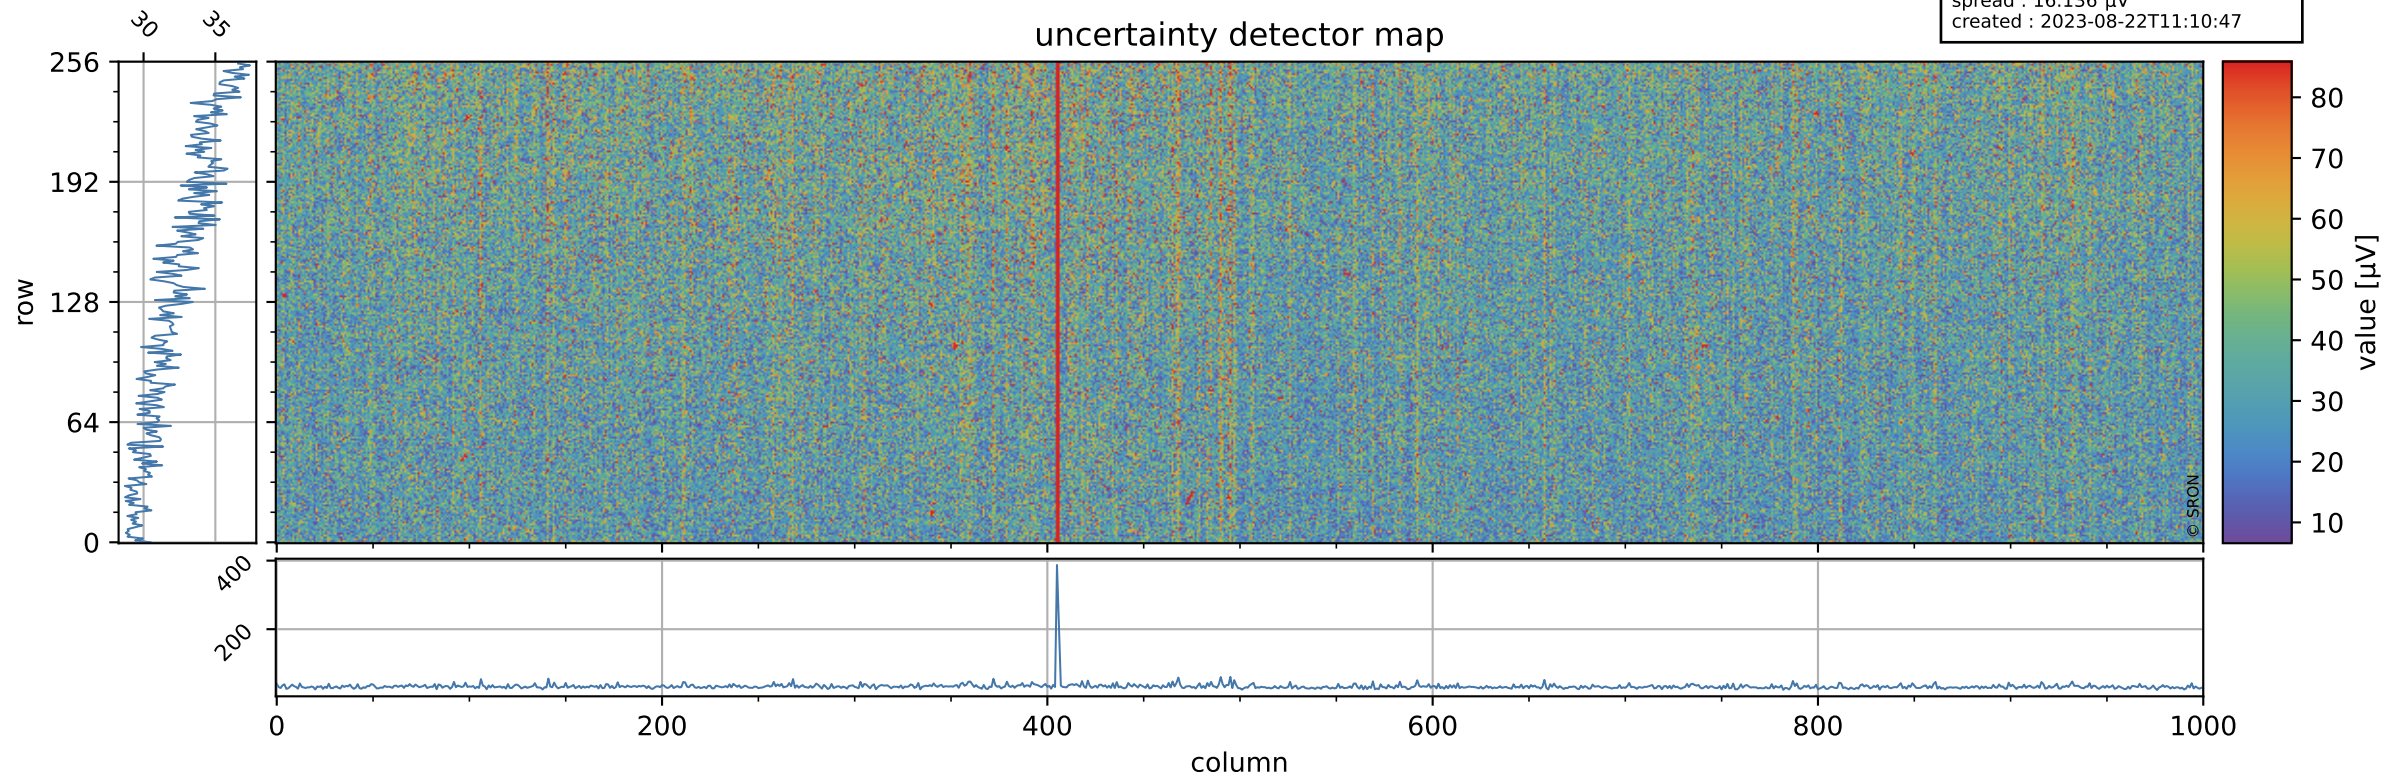

Tropomi SWIR offset (beta nominal)

orbits : 18 in [18487, 18532]
coverage : 2021-05-08 / 2021-05-11
median : 0.52598 V
spread : 0.035915 V
created : 2023-08-22T11:10:47

value detector map

Tropomi SWIR offset (beta nominal)

orbits : 18 in [18487, 18532]
coverage : 2021-05-08 / 2021-05-11
median : 32.608 μV
spread : 16.136 μV
created : 2023-08-22T11:10:47

Tropomi SWIR offset (beta nominal)

orbits : 18 in [18487, 18532]
coverage : 2021-05-08 / 2021-05-11
median : -0.034199 mV
spread : 0.39398 mV
created : 2023-08-22T11:10:48

value compared with SWIR offset CKD

Tropomi SWIR offset (beta nominal) ground-tracks of Sentinel-5P

orbits : 18 in [18487, 18532]
coverage : 2021-05-08 / 2021-05-11
created : 2023-08-22T11:10:48

Tropomi SWIR offset (beta nominal)

orbits : [1867, 18532]
coverage : 2018-02-20 / 2021-05-11
created : 2023-08-22T11:10:48

trend of detector median & temperatures