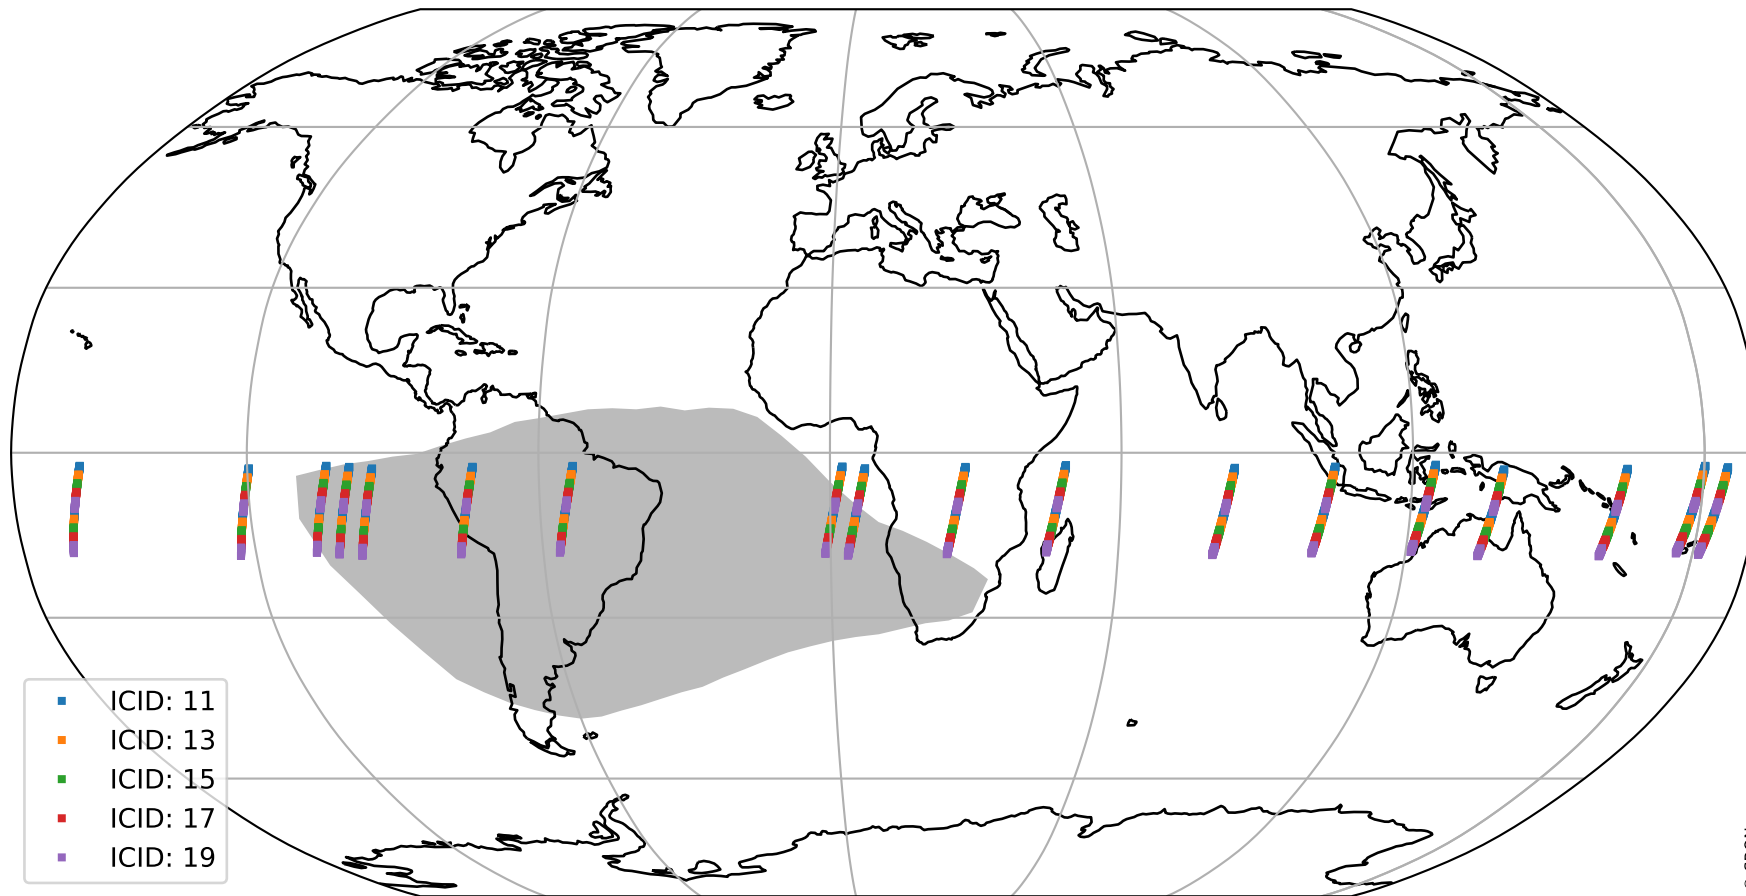

Tropomi SWIR offset (beta nominal)

orbits : 18 in [18487, 18532]
coverage : 2021-05-08 / 2021-05-11
median : 0.52598 V
spread : 0.035915 V
created : 2023-08-22T11:10:47

value detector map

Tropomi SWIR offset (beta nominal)

orbits : 18 in [18487, 18532]
coverage : 2021-05-08 / 2021-05-11
median : 32.608 μV
spread : 16.136 μV
created : 2023-08-22T11:10:47

Tropomi SWIR offset (beta nominal)

orbits : 18 in [18487, 18532]
coverage : 2021-05-08 / 2021-05-11
median : -0.034199 mV
spread : 0.39398 mV
created : 2023-08-22T11:10:48

value compared with SWIR offset CKD

Tropomi SWIR offset (beta nominal) ground-tracks of Sentinel-5P

orbits : 18 in [18487, 18532]
coverage : 2021-05-08 / 2021-05-11
created : 2023-08-22T11:10:48

Tropomi SWIR offset (beta nominal)

orbits : [1867, 18532]
coverage : 2018-02-20 / 2021-05-11
created : 2023-08-22T11:10:48

trend of detector median & temperatures