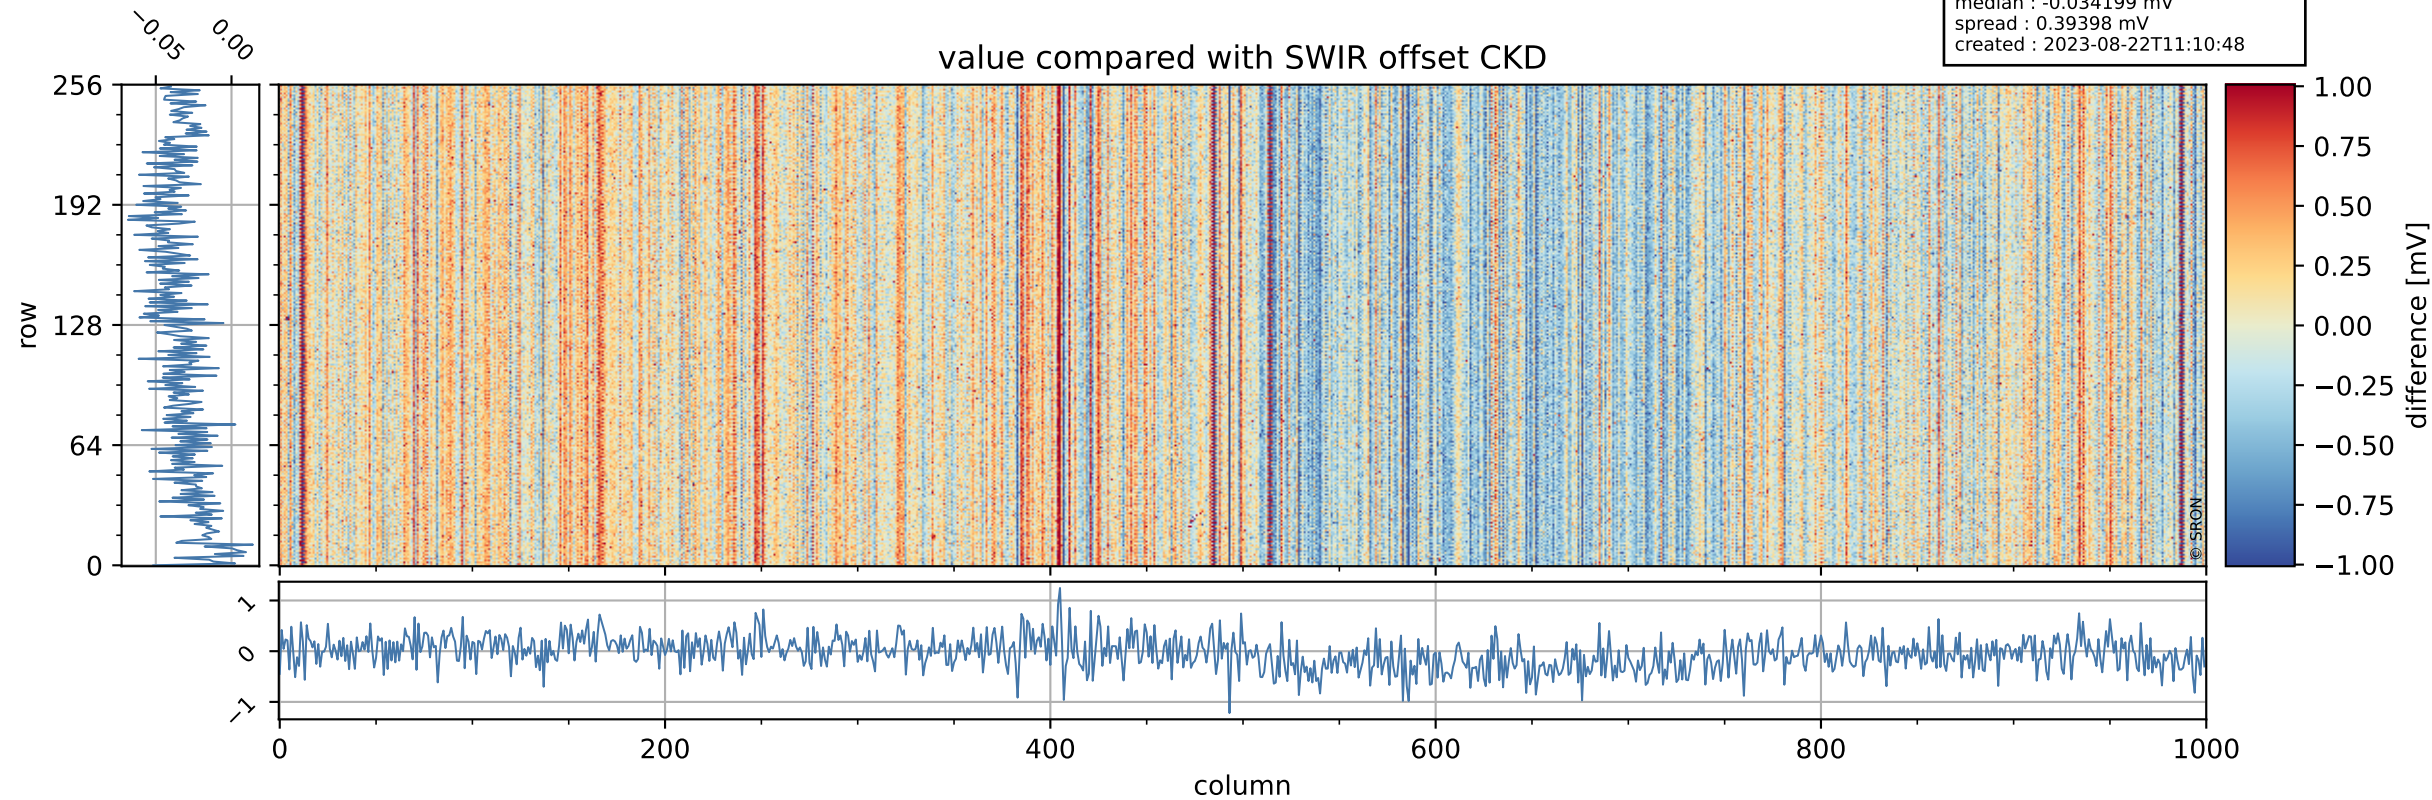

Tropomi SWIR offset (beta nominal)

orbits : 18 in [18487, 18532]
coverage : 2021-05-08 / 2021-05-11
median : 0.52598 V
spread : 0.035915 V
created : 2023-08-22T11:10:47

value detector map

Tropomi SWIR offset (beta nominal)

orbits : 18 in [18487, 18532]
coverage : 2021-05-08 / 2021-05-11
median : 32.608 μV
spread : 16.136 μV
created : 2023-08-22T11:10:47

Tropomi SWIR offset (beta nominal)

orbits : 18 in [18487, 18532]
coverage : 2021-05-08 / 2021-05-11
median : -0.034199 mV
spread : 0.39398 mV
created : 2023-08-22T11:10:48

value compared with SWIR offset CKD

Tropomi SWIR offset (beta nominal) ground-tracks of Sentinel-5P

orbits : 18 in [18487, 18532]
coverage : 2021-05-08 / 2021-05-11
created : 2023-08-22T11:10:48

Tropomi SWIR offset (beta nominal)

orbits : [1867, 18532]
coverage : 2018-02-20 / 2021-05-11
created : 2023-08-22T11:10:48

trend of detector median & temperatures