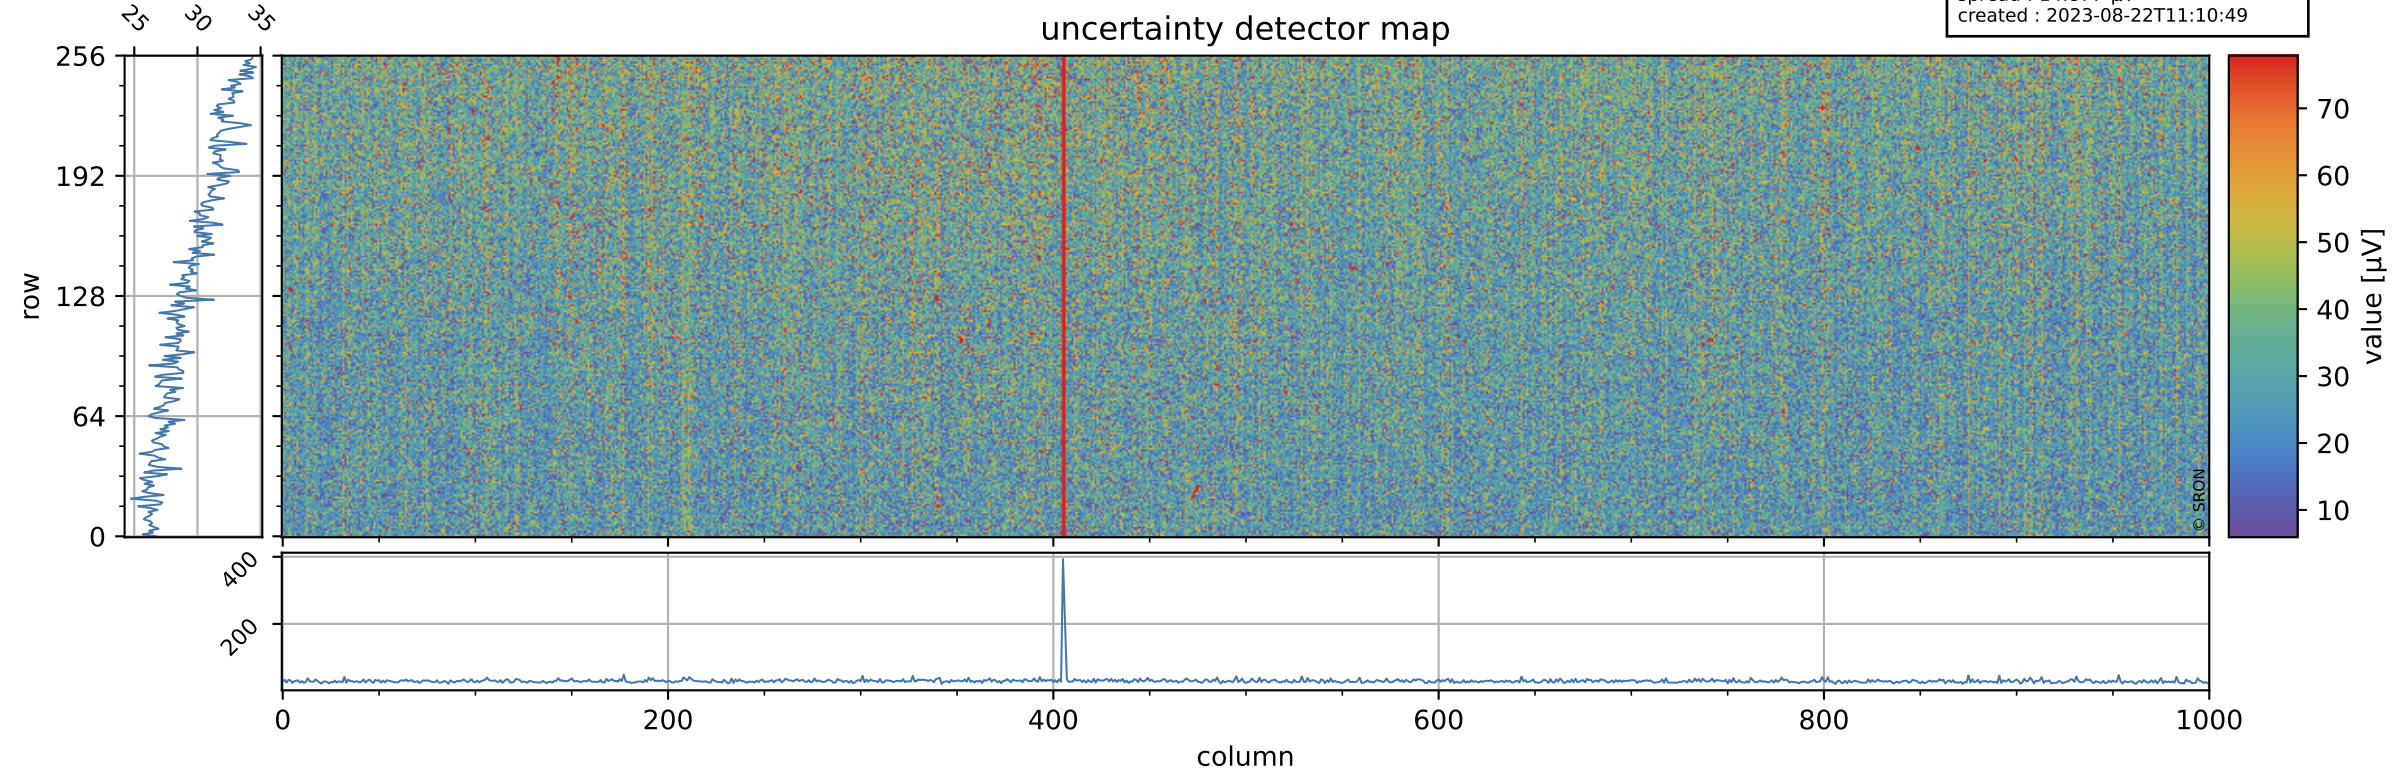

Tropomi SWIR offset (beta nominal)

orbits : 20 in [18532, 18577]
coverage : 2021-05-11 / 2021-05-14
median : 0.52593 V
spread : 0.035915 V
created : 2023-08-22T11:10:49

value detector map

Tropomi SWIR offset (beta nominal)

orbits : 20 in [18532, 18577]
coverage : 2021-05-11 / 2021-05-14
median : 29.734 μV
spread : 14.877 μV
created : 2023-08-22T11:10:49

Tropomi SWIR offset (beta nominal)

orbits : 20 in [18532, 18577]
coverage : 2021-05-11 / 2021-05-14
median : -0.081627 mV
spread : 0.39111 mV
created : 2023-08-22T11:10:50

value compared with SWIR offset CKD

Tropomi SWIR offset (beta nominal) ground-tracks of Sentinel-5P

orbits : 20 in [18532, 18577]
coverage : 2021-05-11 / 2021-05-14
created : 2023-08-22T11:10:50

Tropomi SWIR offset (beta nominal)

orbits : [1867, 18577]
coverage : 2018-02-20 / 2021-05-14
created : 2023-08-22T11:10:50

trend of detector median & temperatures