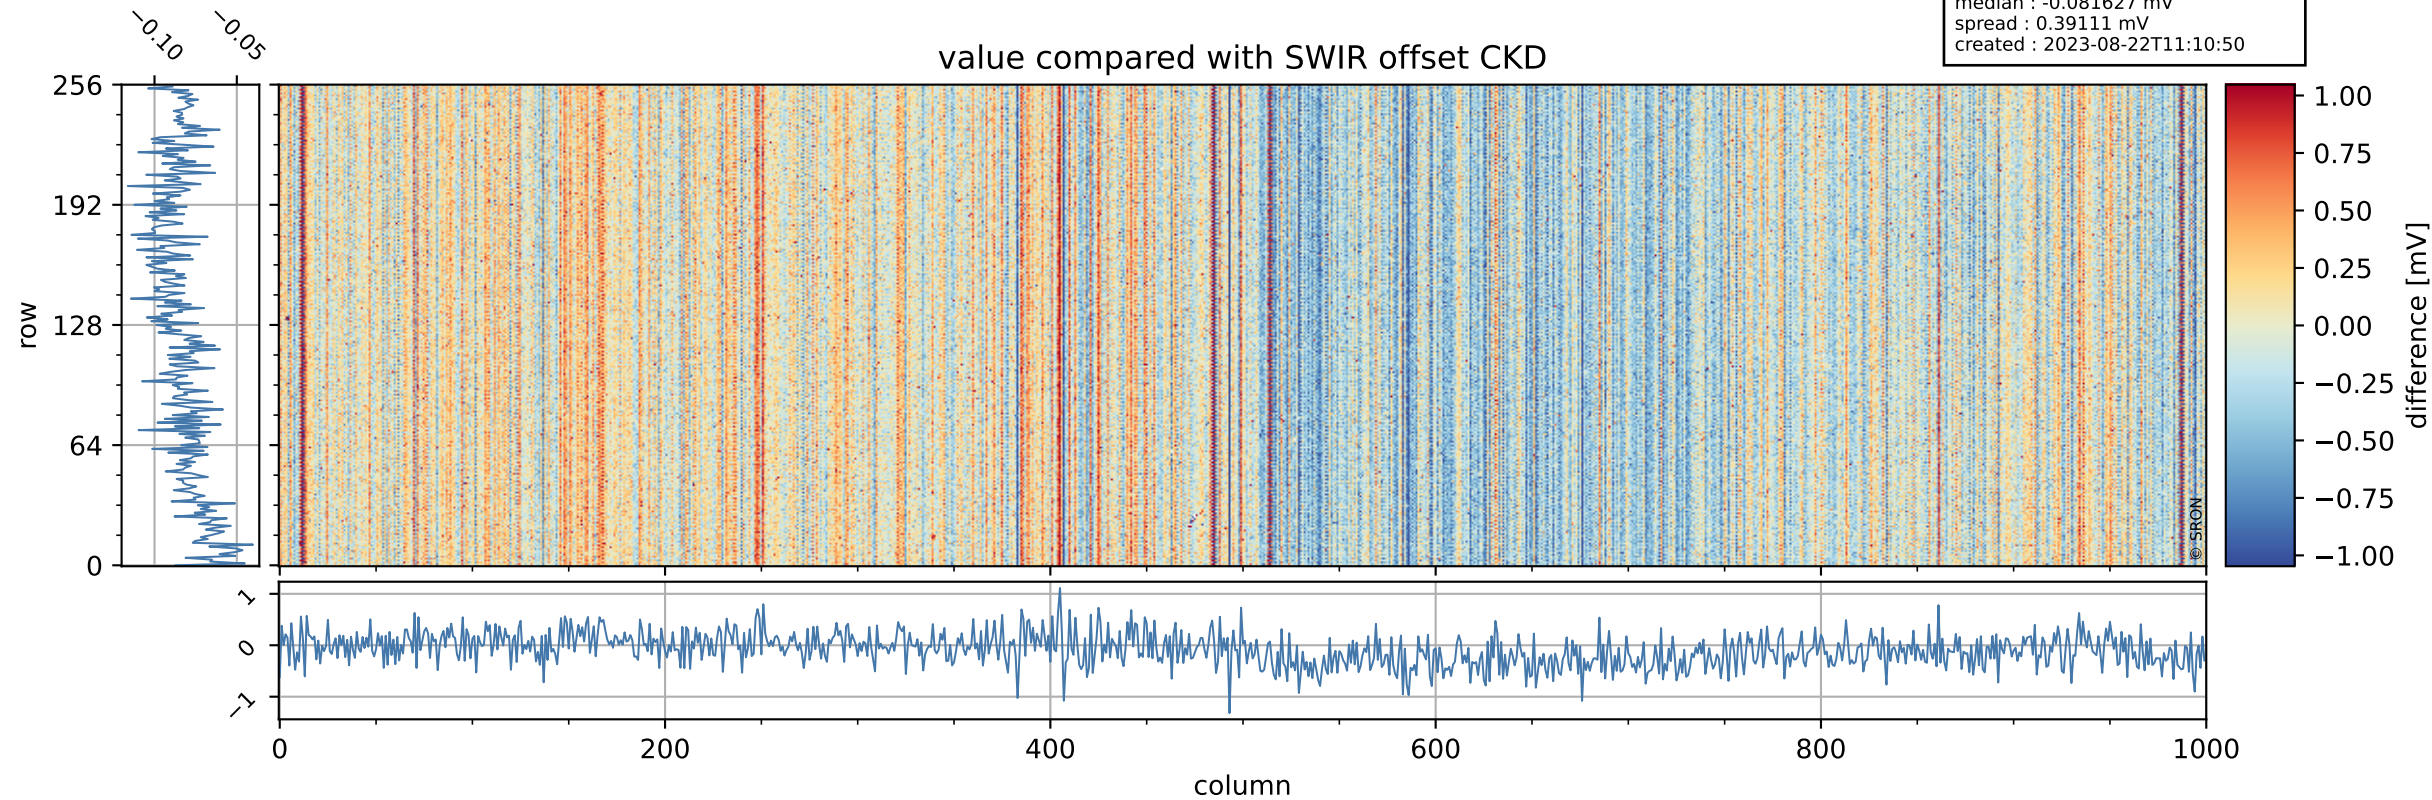

Tropomi SWIR offset (beta nominal)

orbits : 20 in [18532, 18577]
coverage : 2021-05-11 / 2021-05-14
median : 0.52593 V
spread : 0.035915 V
created : 2023-08-22T11:10:49

value detector map

Tropomi SWIR offset (beta nominal)

orbits : 20 in [18532, 18577]
coverage : 2021-05-11 / 2021-05-14
median : 29.734 μV
spread : 14.877 μV
created : 2023-08-22T11:10:49

Tropomi SWIR offset (beta nominal)

orbits : 20 in [18532, 18577]
coverage : 2021-05-11 / 2021-05-14
median : -0.081627 mV
spread : 0.39111 mV
created : 2023-08-22T11:10:50

value compared with SWIR offset CKD

Tropomi SWIR offset (beta nominal) ground-tracks of Sentinel-5P

orbits : 20 in [18532, 18577]
coverage : 2021-05-11 / 2021-05-14
created : 2023-08-22T11:10:50

Tropomi SWIR offset (beta nominal)

orbits : [1867, 18577]
coverage : 2018-02-20 / 2021-05-14
created : 2023-08-22T11:10:50

trend of detector median & temperatures