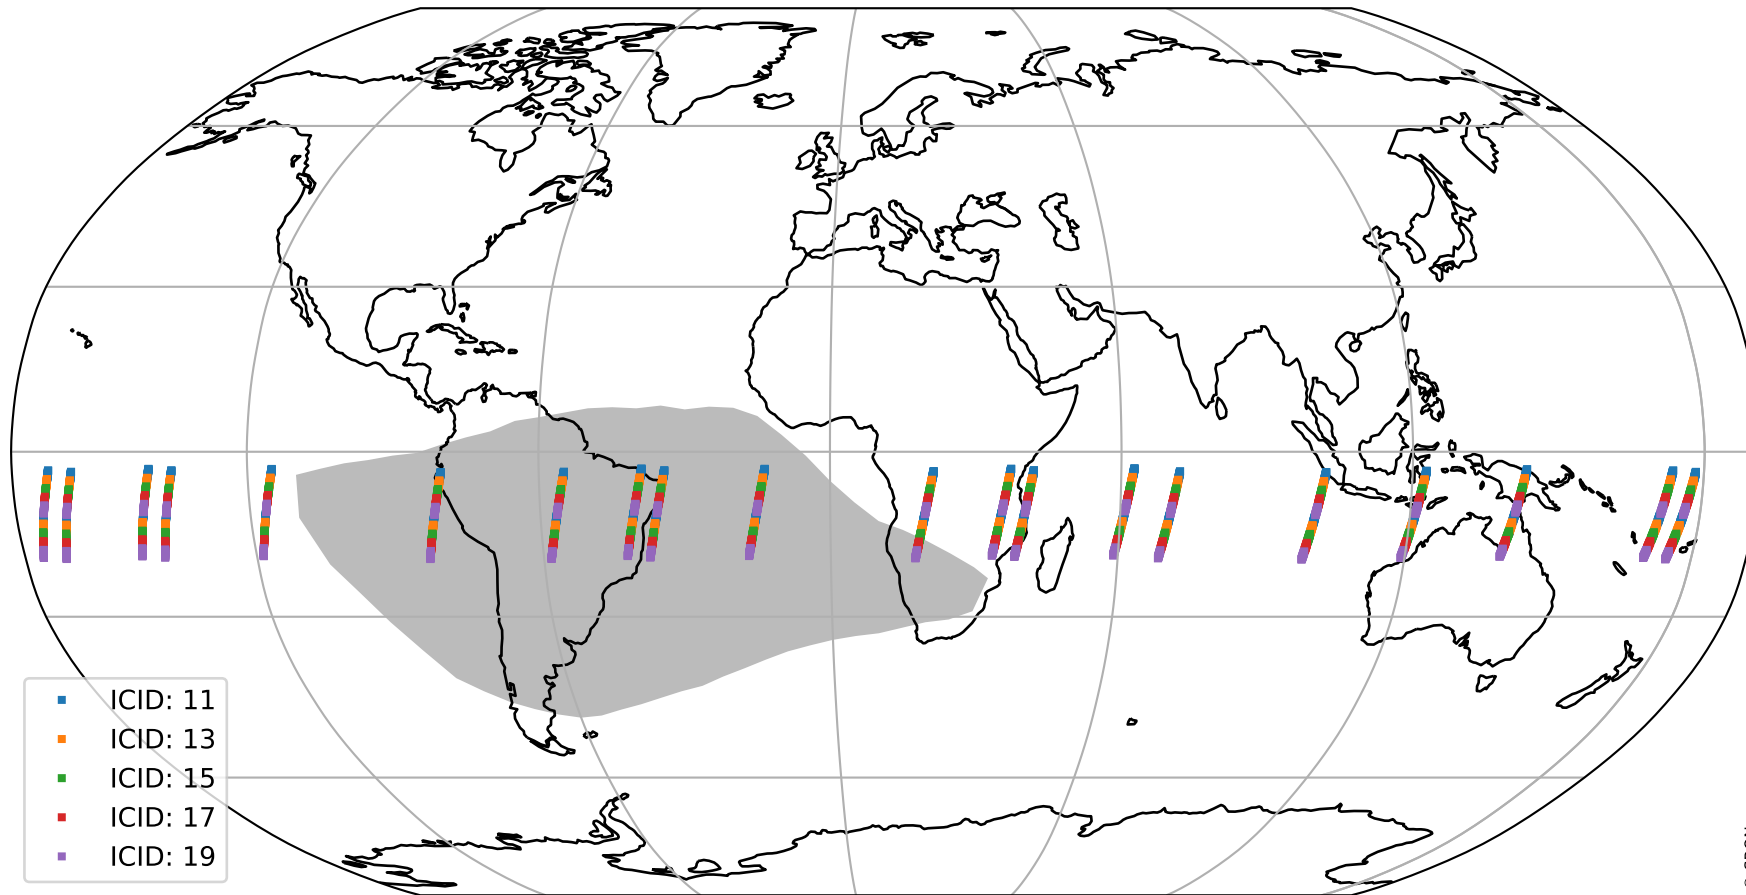

Tropomi SWIR offset (beta nominal)

orbits : 20 in [18532, 18577]
coverage : 2021-05-11 / 2021-05-14
median : 0.52593 V
spread : 0.035915 V
created : 2023-08-22T11:10:49

value detector map

Tropomi SWIR offset (beta nominal)

orbits : 20 in [18532, 18577]
coverage : 2021-05-11 / 2021-05-14
median : 29.734 μV
spread : 14.877 μV
created : 2023-08-22T11:10:49

Tropomi SWIR offset (beta nominal)

orbits : 20 in [18532, 18577]
coverage : 2021-05-11 / 2021-05-14
median : -0.081627 mV
spread : 0.39111 mV
created : 2023-08-22T11:10:50

value compared with SWIR offset CKD

Tropomi SWIR offset (beta nominal) ground-tracks of Sentinel-5P

orbits : 20 in [18532, 18577]
coverage : 2021-05-11 / 2021-05-14
created : 2023-08-22T11:10:50

Tropomi SWIR offset (beta nominal)

orbits : [1867, 18577]
coverage : 2018-02-20 / 2021-05-14
created : 2023-08-22T11:10:50

trend of detector median & temperatures