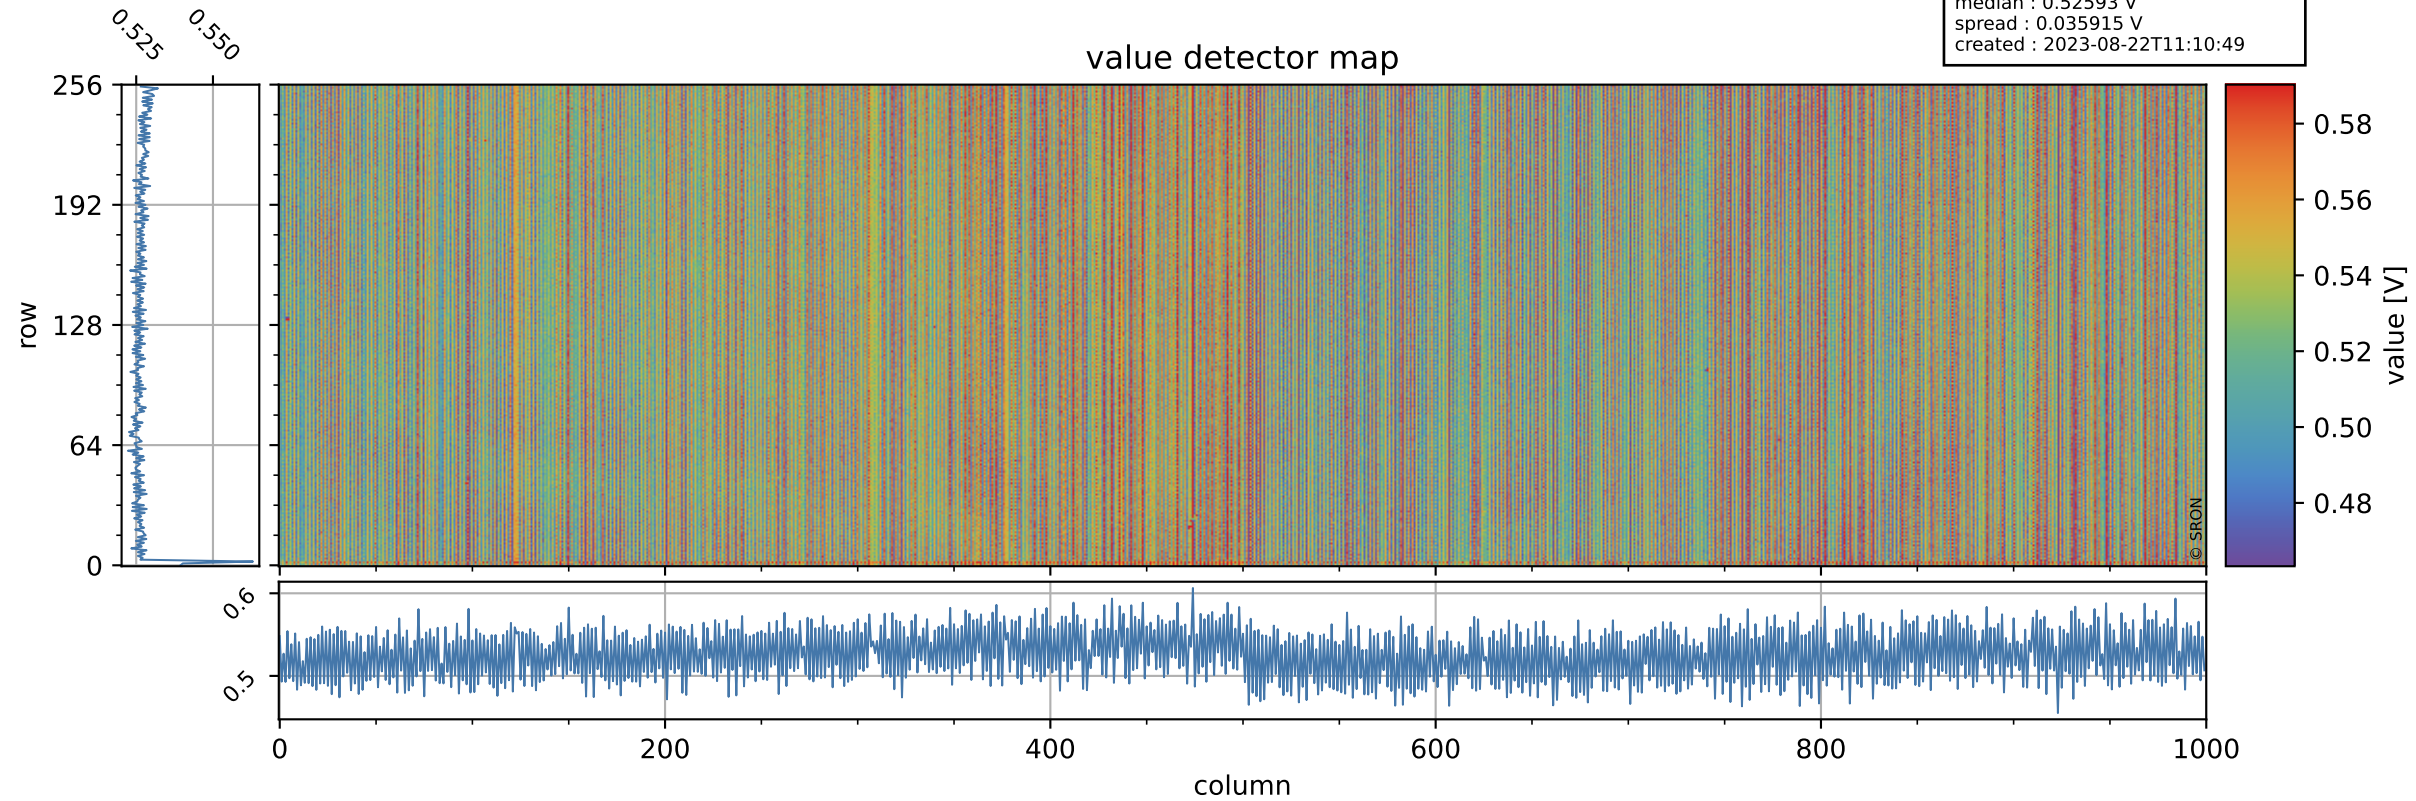

Tropomi SWIR offset (beta nominal)

orbits : 20 in [18532, 18577]
coverage : 2021-05-11 / 2021-05-14
median : 0.52593 V
spread : 0.035915 V
created : 2023-08-22T11:10:49

value detector map

Tropomi SWIR offset (beta nominal)

orbits : 20 in [18532, 18577]
coverage : 2021-05-11 / 2021-05-14
median : 29.734 μV
spread : 14.877 μV
created : 2023-08-22T11:10:49

Tropomi SWIR offset (beta nominal)

orbits : 20 in [18532, 18577]
coverage : 2021-05-11 / 2021-05-14
median : -0.081627 mV
spread : 0.39111 mV
created : 2023-08-22T11:10:50

value compared with SWIR offset CKD

Tropomi SWIR offset (beta nominal) ground-tracks of Sentinel-5P

orbits : 20 in [18532, 18577]
coverage : 2021-05-11 / 2021-05-14
created : 2023-08-22T11:10:50

Tropomi SWIR offset (beta nominal)

orbits : [1867, 18577]
coverage : 2018-02-20 / 2021-05-14
created : 2023-08-22T11:10:50

trend of detector median & temperatures