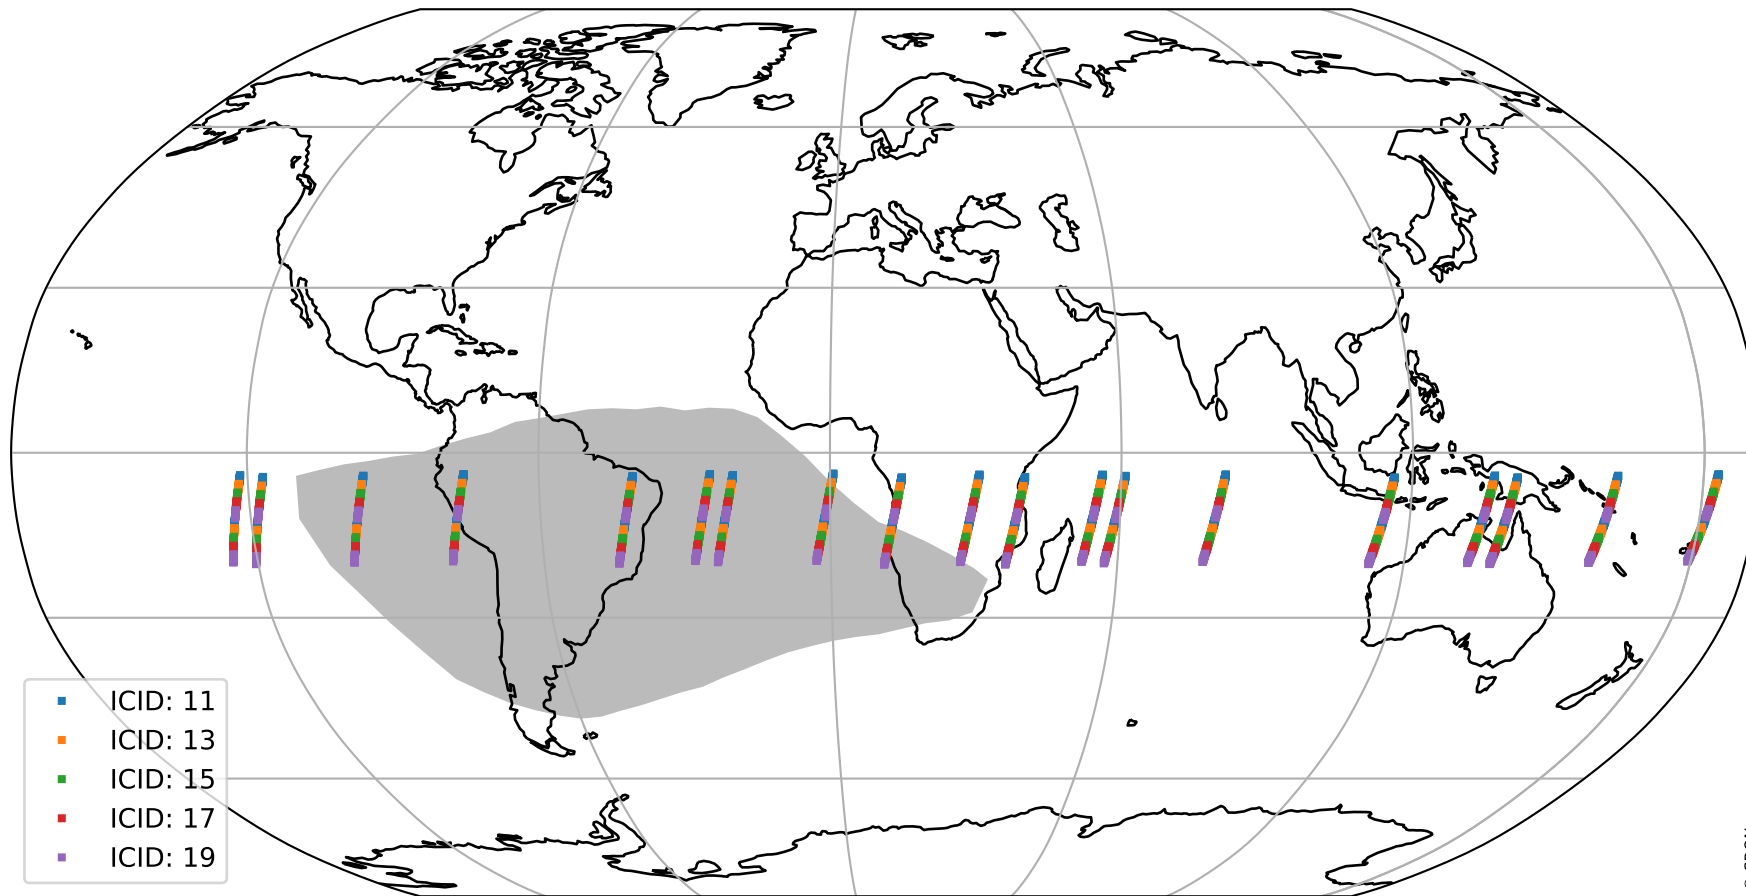

# Tropomi SWIR offset (beta nominal)

orbits : 19 in [18577, 18622]  
coverage : 2021-05-14 / 2021-05-18  
median : 31.966  $\mu\text{V}$   
spread : 15.581  $\mu\text{V}$   
created : 2023-08-22T11:10:51

# Tropomi SWIR offset (beta nominal)

orbits : 19 in [18577, 18622]  
coverage : 2021-05-14 / 2021-05-18  
median : -0.067509 mV  
spread : 0.39225 mV  
created : 2023-08-22T11:10:52

value compared with SWIR offset CKD

# Tropomi SWIR offset (beta nominal) ground-tracks of Sentinel-5P

orbits : 19 in [18577, 18622]  
coverage : 2021-05-14 / 2021-05-18  
created : 2023-08-22T11:10:52

# Tropomi SWIR offset (beta nominal)

orbits : [1867, 18622]  
coverage : 2018-02-20 / 2021-05-18  
created : 2023-08-22T11:10:52