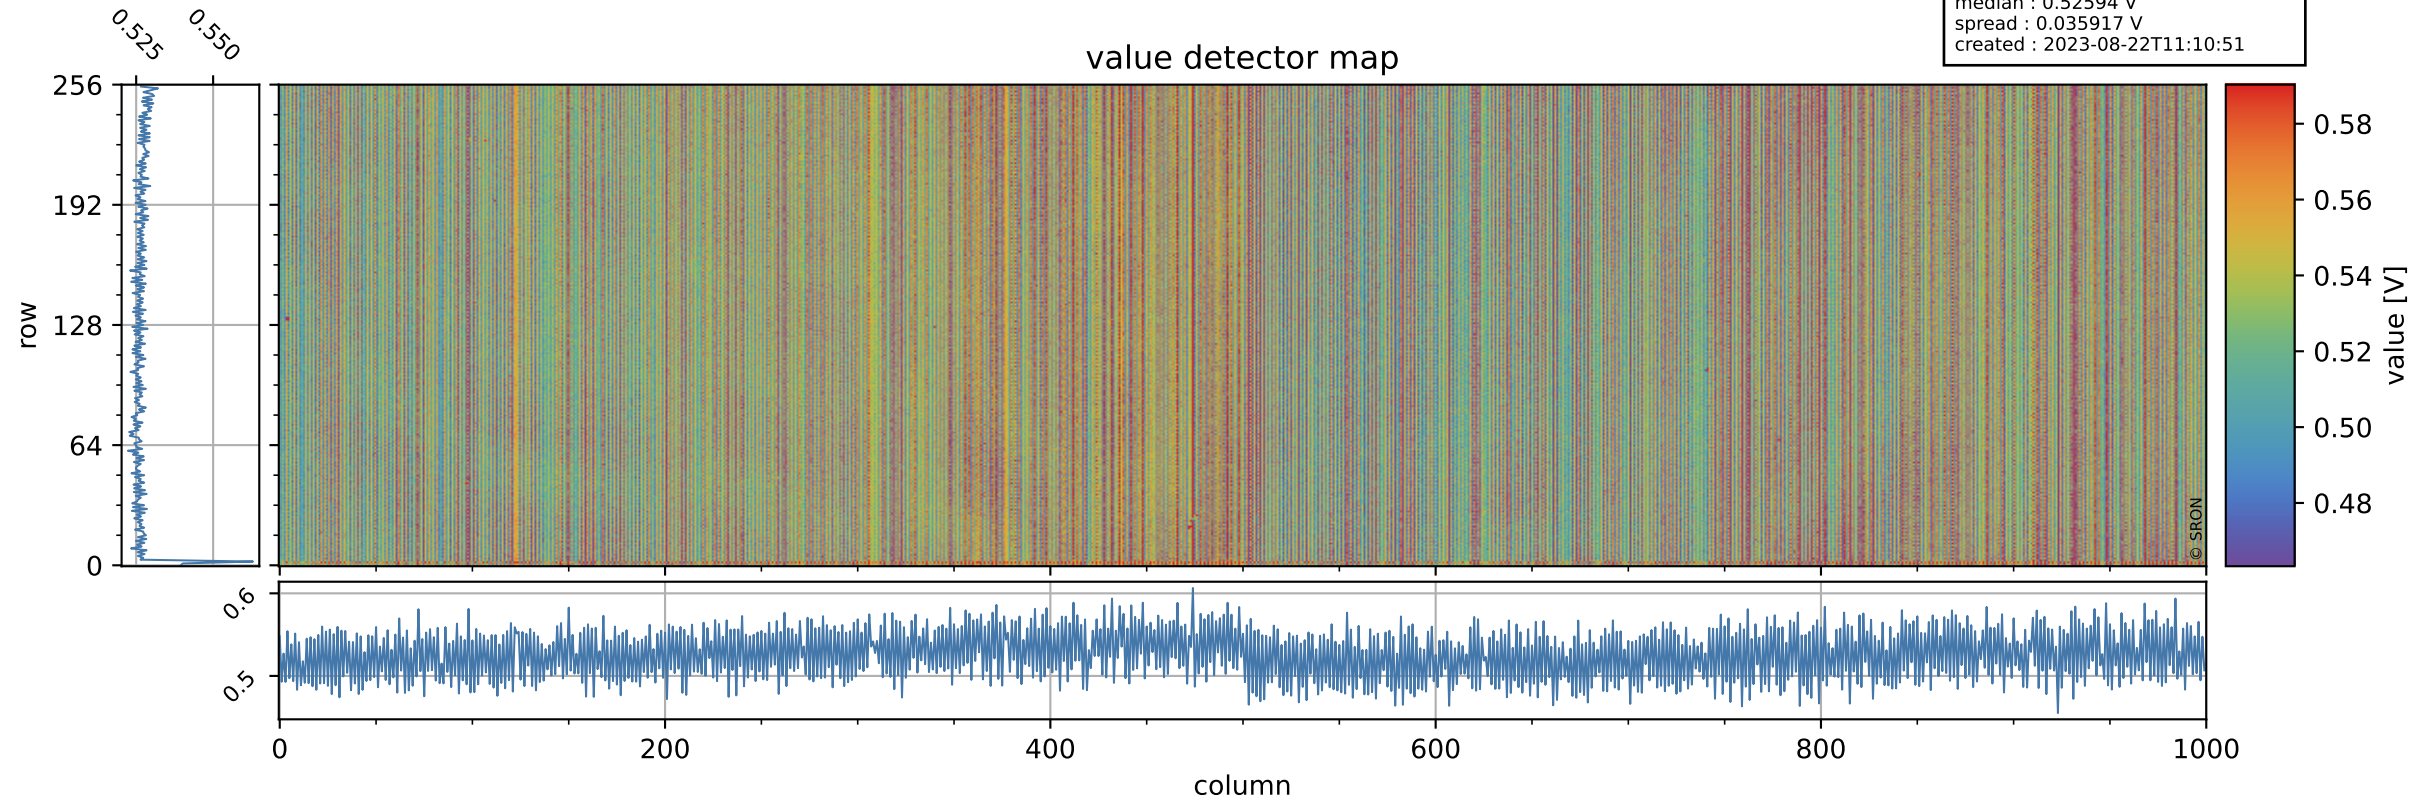

# Tropomi SWIR offset (beta nominal)

orbits : 19 in [18577, 18622]  
coverage : 2021-05-14 / 2021-05-18  
median : 0.52594 V  
spread : 0.035917 V  
created : 2023-08-22T11:10:51

## value detector map

# Tropomi SWIR offset (beta nominal)

orbits : 19 in [18577, 18622]  
coverage : 2021-05-14 / 2021-05-18  
median : 31.966  $\mu\text{V}$   
spread : 15.581  $\mu\text{V}$   
created : 2023-08-22T11:10:51

# Tropomi SWIR offset (beta nominal) ground-tracks of Sentinel-5P

orbits : 19 in [18577, 18622]  
coverage : 2021-05-14 / 2021-05-18  
created : 2023-08-22T11:10:52