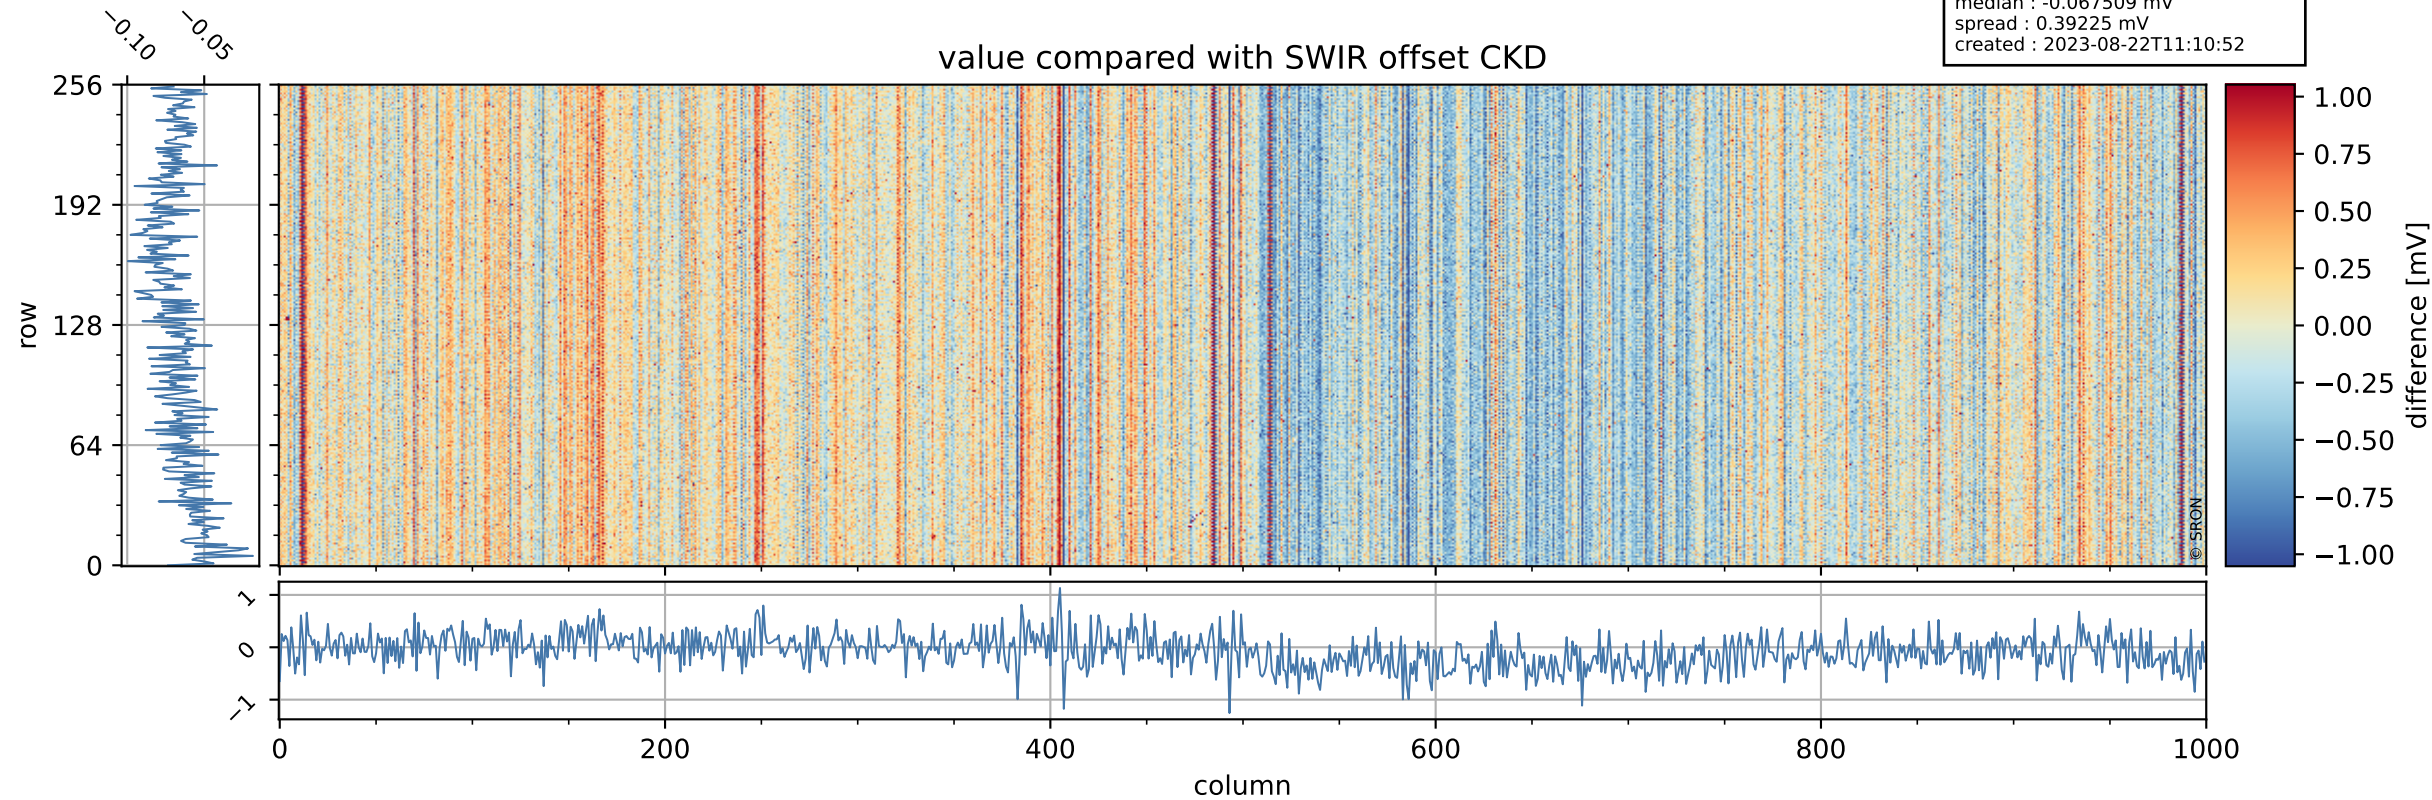

## value detector map

# Tropomi SWIR offset (beta nominal)

orbits : 19 in [18577, 18622]  
coverage : 2021-05-14 / 2021-05-18  
median : 31.966  $\mu\text{V}$   
spread : 15.581  $\mu\text{V}$   
created : 2023-08-22T11:10:51

# Tropomi SWIR offset (beta nominal)

orbits : 19 in [18577, 18622]  
coverage : 2021-05-14 / 2021-05-18  
median : -0.067509 mV  
spread : 0.39225 mV  
created : 2023-08-22T11:10:52

value compared with SWIR offset CKD

# Tropomi SWIR offset (beta nominal) ground-tracks of Sentinel-5P

orbits : 19 in [18577, 18622]  
coverage : 2021-05-14 / 2021-05-18  
created : 2023-08-22T11:10:52