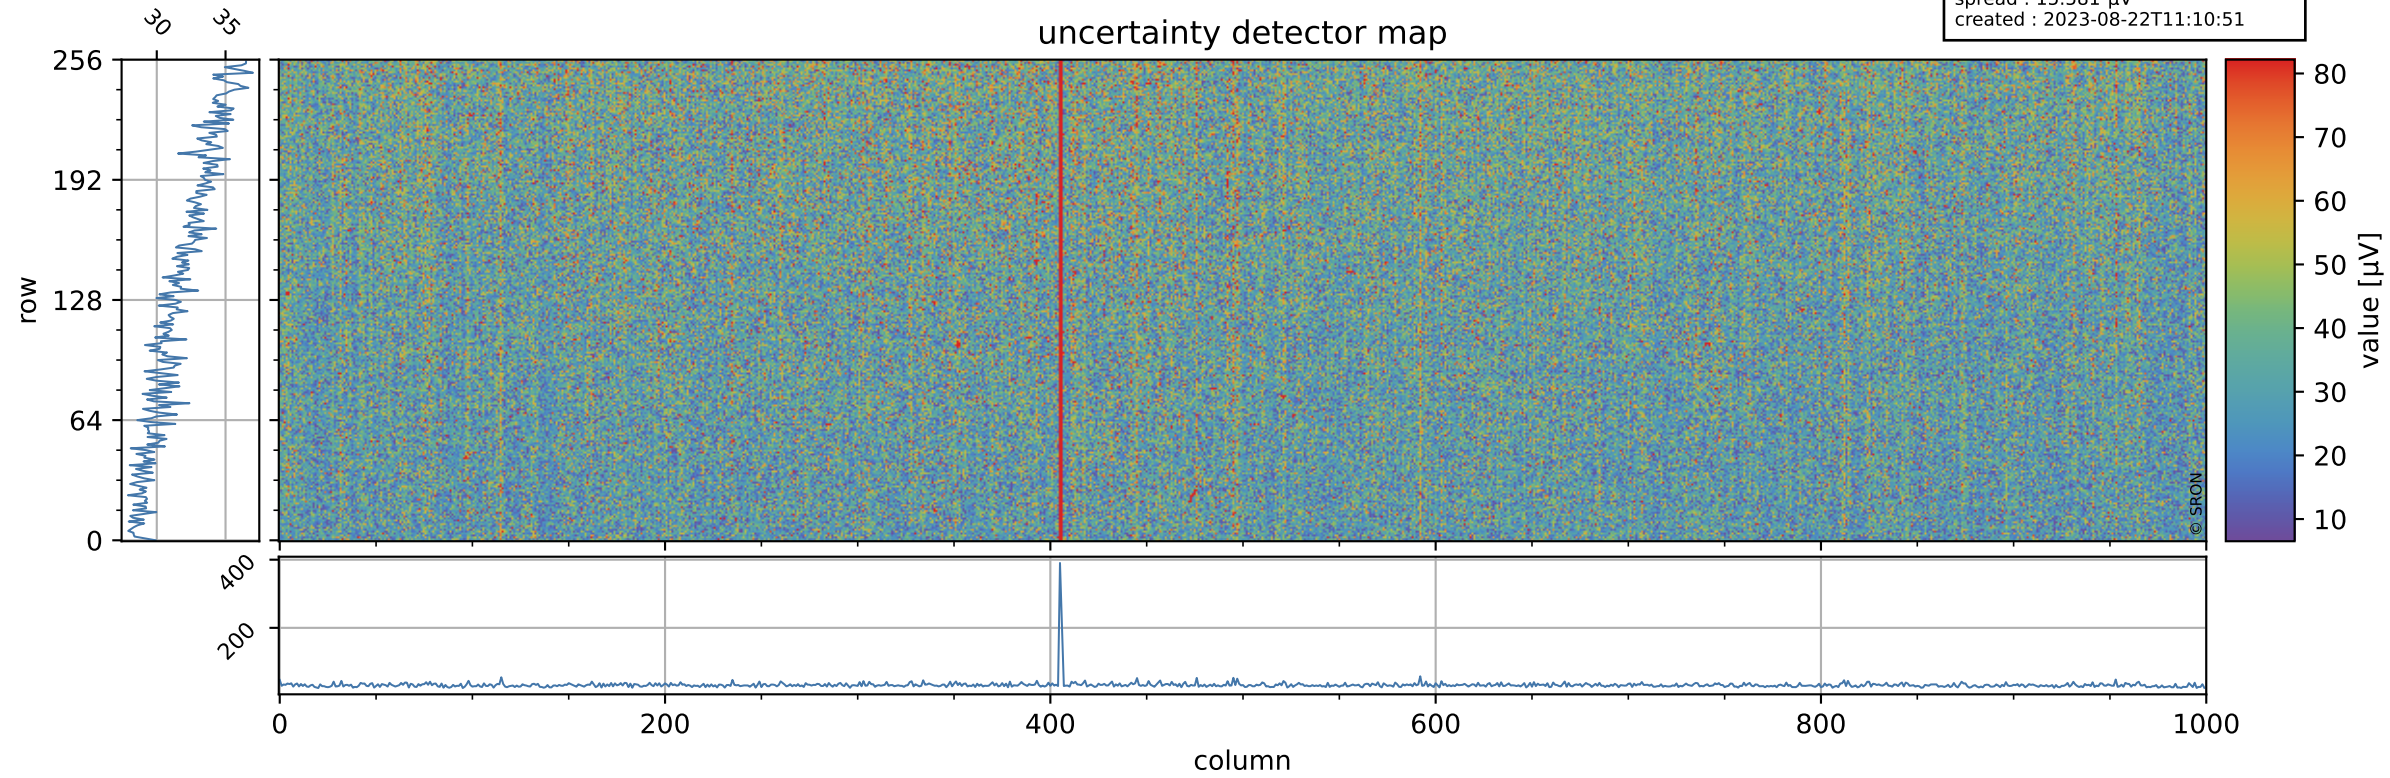

# Tropomi SWIR offset (beta nominal)

orbits : 19 in [18577, 18622]  
coverage : 2021-05-14 / 2021-05-18  
median : 0.52594 V  
spread : 0.035917 V  
created : 2023-08-22T11:10:51

## value detector map

# Tropomi SWIR offset (beta nominal)

orbits : 19 in [18577, 18622]  
coverage : 2021-05-14 / 2021-05-18  
median : 31.966  $\mu\text{V}$   
spread : 15.581  $\mu\text{V}$   
created : 2023-08-22T11:10:51

# Tropomi SWIR offset (beta nominal) ground-tracks of Sentinel-5P

orbits : 19 in [18577, 18622]  
coverage : 2021-05-14 / 2021-05-18  
created : 2023-08-22T11:10:52