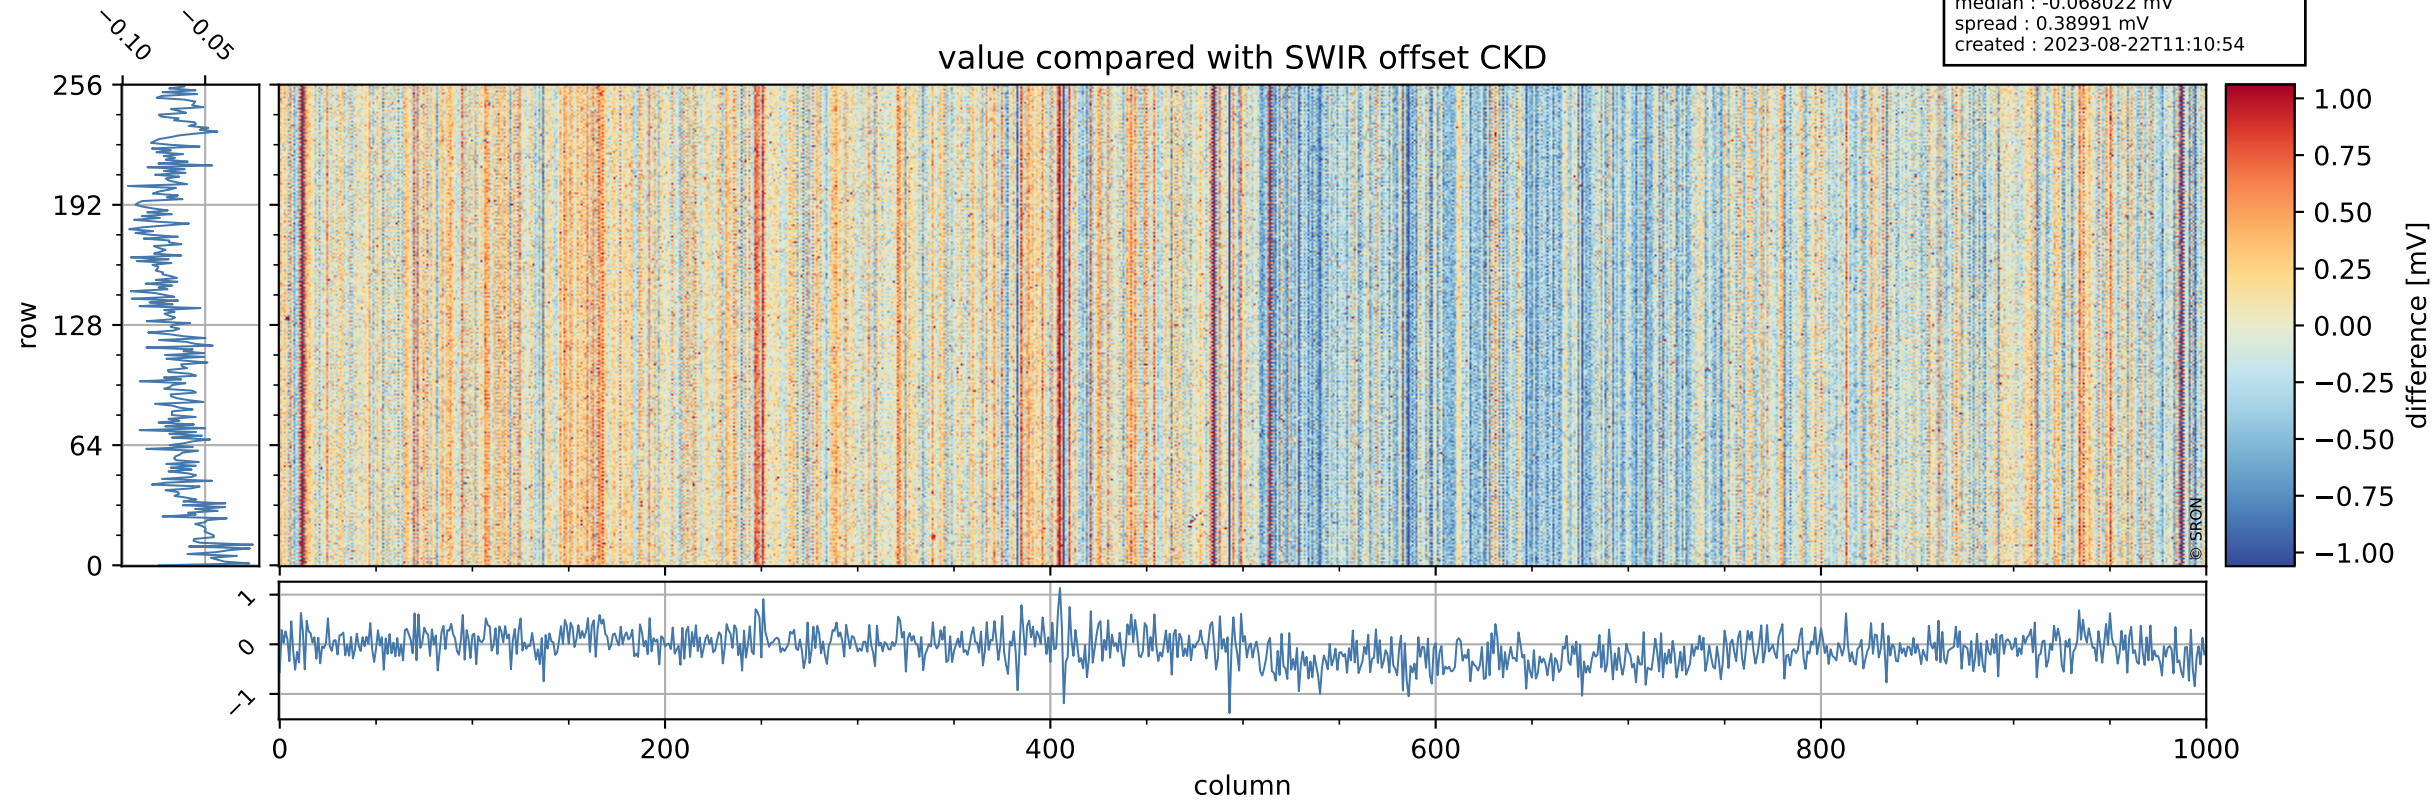

Tropomi SWIR offset (beta nominal)

orbits : 19 in [18622, 18667]
coverage : 2021-05-18 / 2021-05-21
median : 0.52594 V
spread : 0.035922 V
created : 2023-08-22T11:10:53

value detector map

Tropomi SWIR offset (beta nominal)

orbits : 19 in [18622, 18667]
coverage : 2021-05-18 / 2021-05-21
median : 31.908 μV
spread : 15.793 μV
created : 2023-08-22T11:10:54

Tropomi SWIR offset (beta nominal)

orbits : 19 in [18622, 18667]
coverage : 2021-05-18 / 2021-05-21
median : -0.068022 mV
spread : 0.38991 mV
created : 2023-08-22T11:10:54

value compared with SWIR offset CKD

Tropomi SWIR offset (beta nominal) ground-tracks of Sentinel-5P

orbits : 19 in [18622, 18667]
coverage : 2021-05-18 / 2021-05-21
created : 2023-08-22T11:10:54

Tropomi SWIR offset (beta nominal)

orbits : [1867, 18667]
coverage : 2018-02-20 / 2021-05-21
created : 2023-08-22T11:10:54

trend of detector median & temperatures