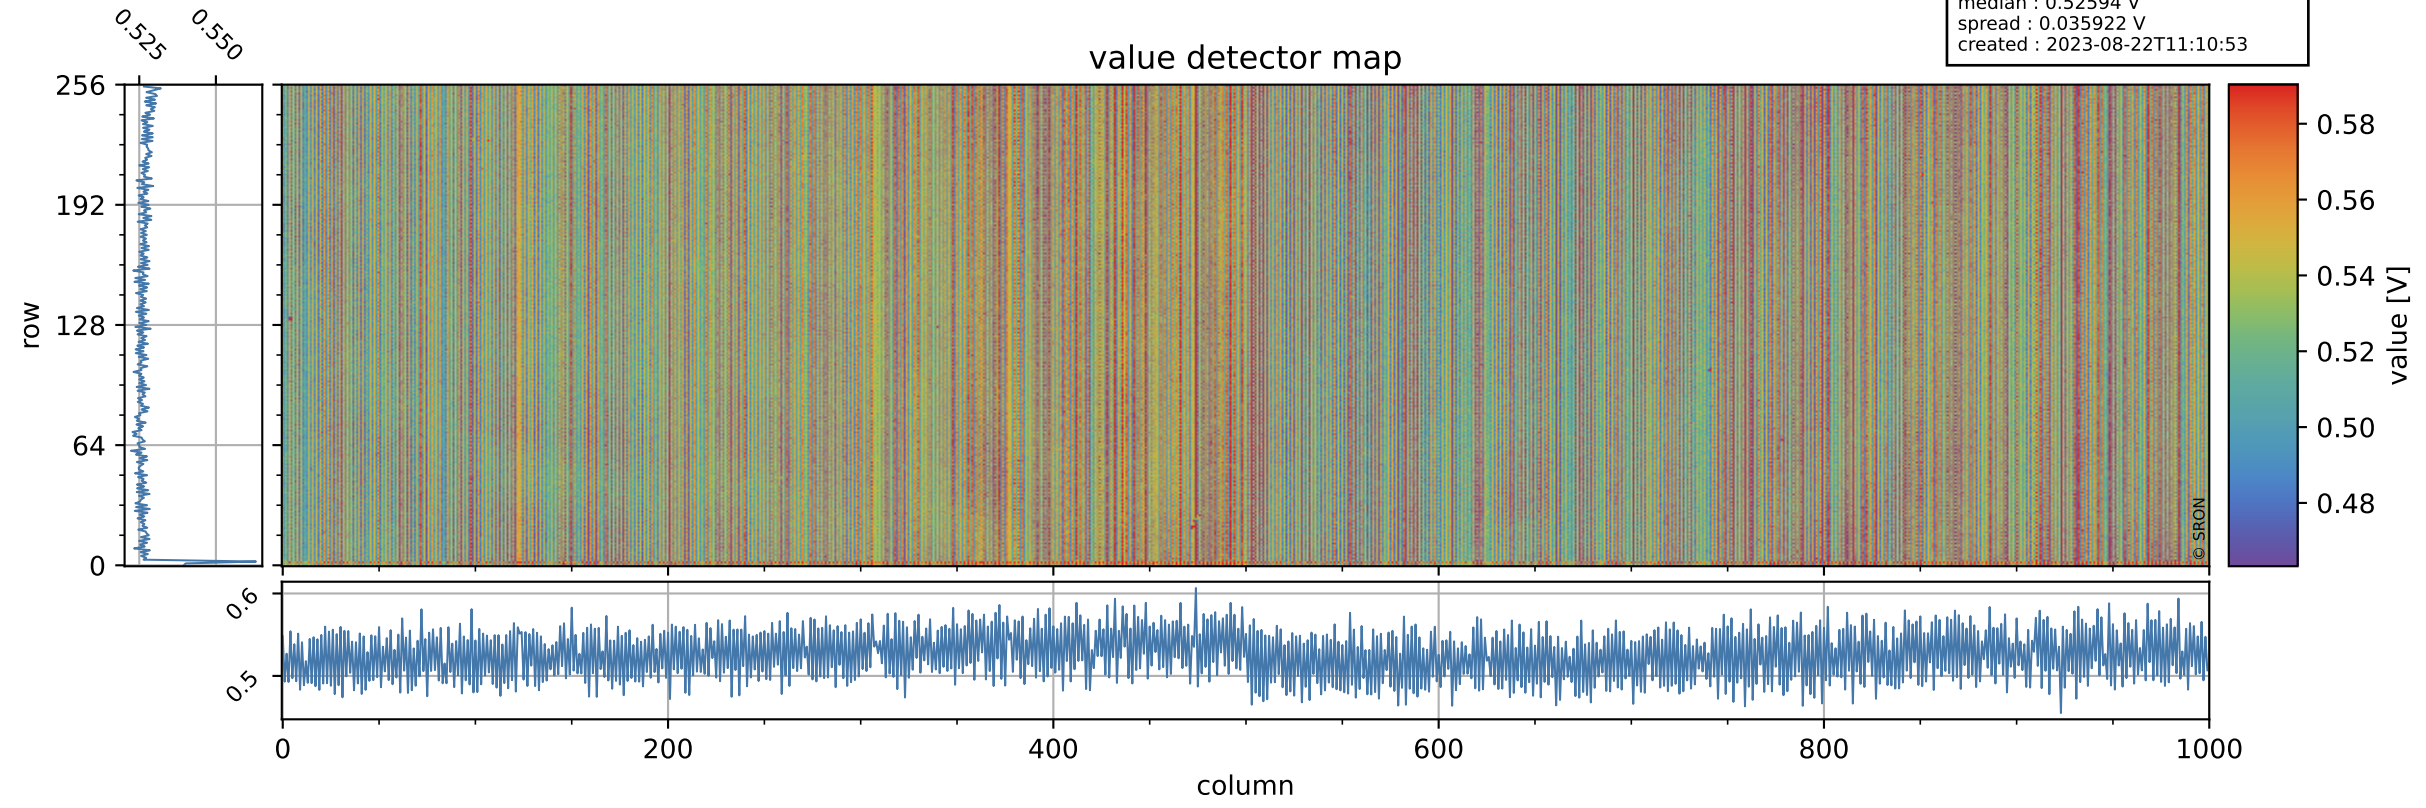

Tropomi SWIR offset (beta nominal)

orbits : 19 in [18622, 18667]
coverage : 2021-05-18 / 2021-05-21
median : 0.52594 V
spread : 0.035922 V
created : 2023-08-22T11:10:53

value detector map

Tropomi SWIR offset (beta nominal)

orbits : 19 in [18622, 18667]
coverage : 2021-05-18 / 2021-05-21
median : 31.908 μV
spread : 15.793 μV
created : 2023-08-22T11:10:54

Tropomi SWIR offset (beta nominal)

orbits : 19 in [18622, 18667]
coverage : 2021-05-18 / 2021-05-21
median : -0.068022 mV
spread : 0.38991 mV
created : 2023-08-22T11:10:54

value compared with SWIR offset CKD

Tropomi SWIR offset (beta nominal) ground-tracks of Sentinel-5P

orbits : 19 in [18622, 18667]
coverage : 2021-05-18 / 2021-05-21
created : 2023-08-22T11:10:54

Tropomi SWIR offset (beta nominal)

orbits : [1867, 18667]
coverage : 2018-02-20 / 2021-05-21
created : 2023-08-22T11:10:54

trend of detector median & temperatures