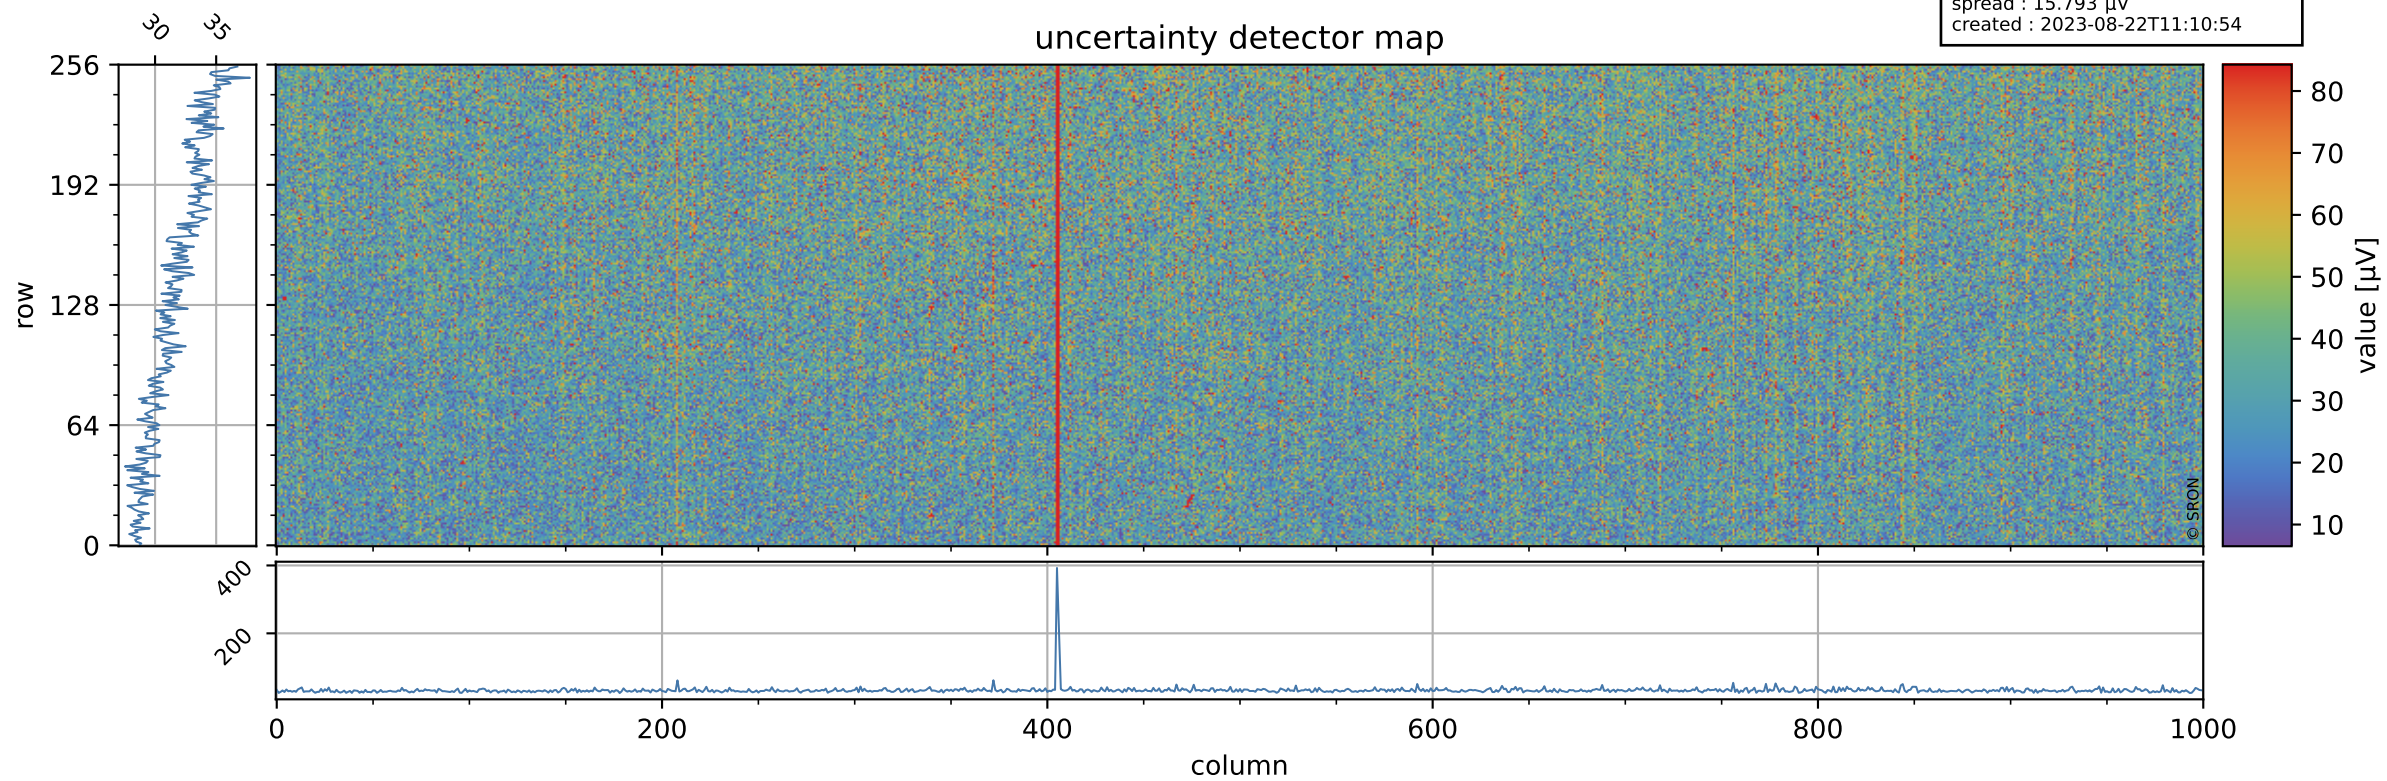

Tropomi SWIR offset (beta nominal)

orbits : 19 in [18622, 18667]
coverage : 2021-05-18 / 2021-05-21
median : 0.52594 V
spread : 0.035922 V
created : 2023-08-22T11:10:53

value detector map

Tropomi SWIR offset (beta nominal)

orbits : 19 in [18622, 18667]
coverage : 2021-05-18 / 2021-05-21
median : 31.908 μV
spread : 15.793 μV
created : 2023-08-22T11:10:54

Tropomi SWIR offset (beta nominal)

orbits : 19 in [18622, 18667]
coverage : 2021-05-18 / 2021-05-21
median : -0.068022 mV
spread : 0.38991 mV
created : 2023-08-22T11:10:54

value compared with SWIR offset CKD

Tropomi SWIR offset (beta nominal) ground-tracks of Sentinel-5P

orbits : 19 in [18622, 18667]
coverage : 2021-05-18 / 2021-05-21
created : 2023-08-22T11:10:54

Tropomi SWIR offset (beta nominal)

orbits : [1867, 18667]
coverage : 2018-02-20 / 2021-05-21
created : 2023-08-22T11:10:54

trend of detector median & temperatures