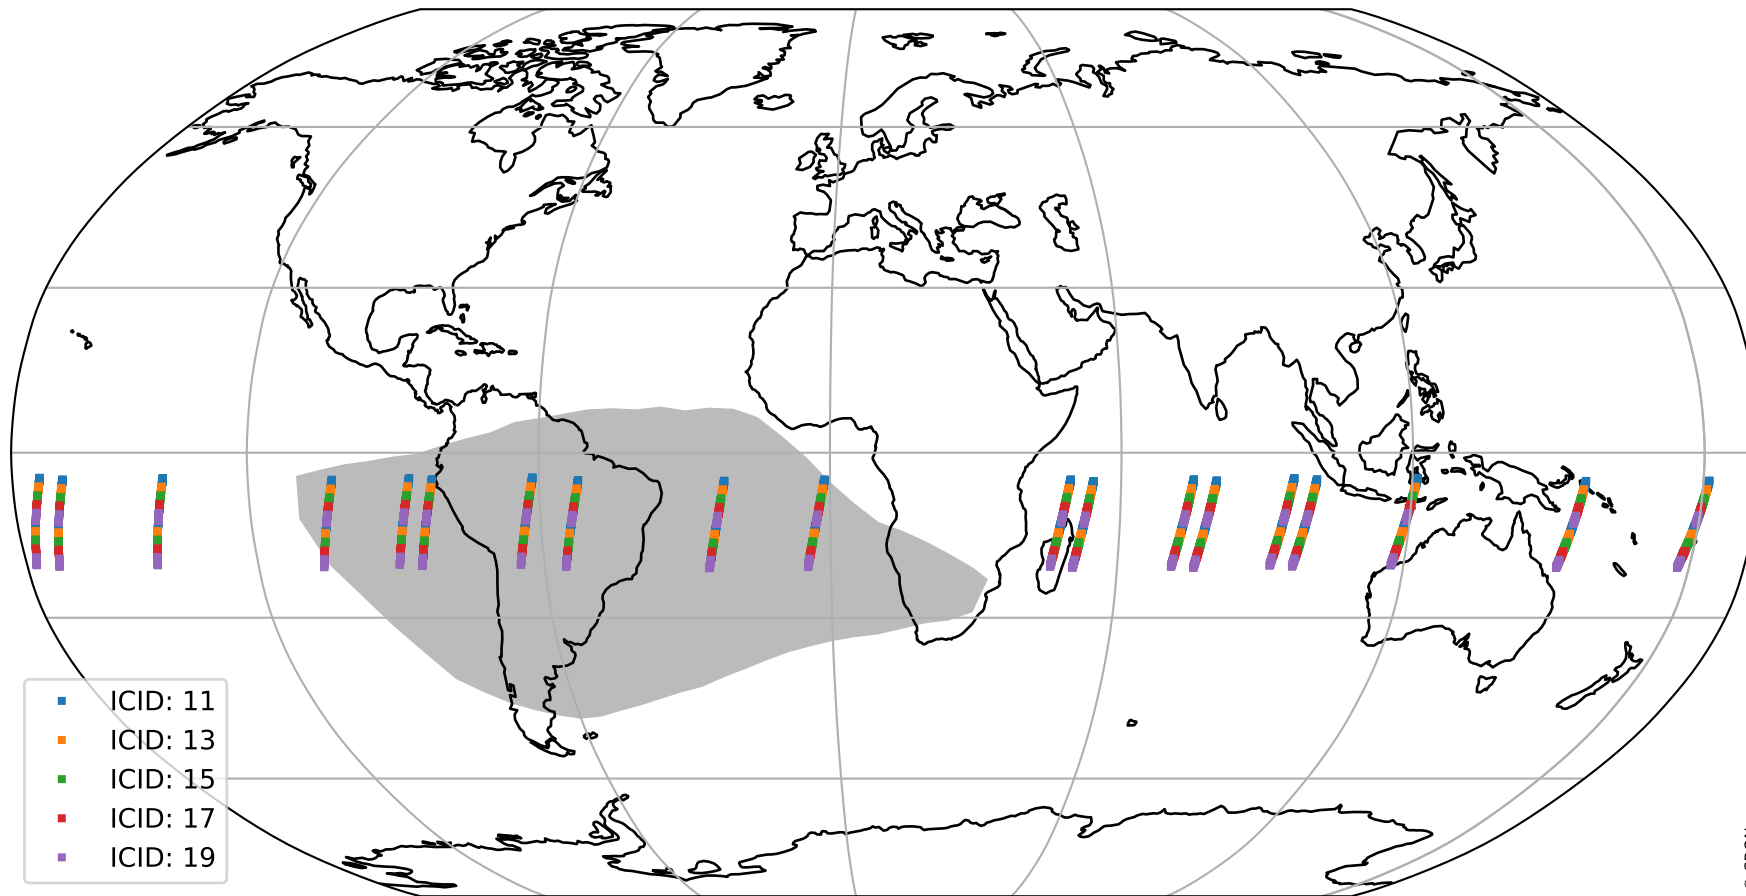

Tropomi SWIR offset (beta nominal)

orbits : 19 in [18622, 18667]
coverage : 2021-05-18 / 2021-05-21
median : 0.52594 V
spread : 0.035922 V
created : 2023-08-22T11:10:53

value detector map

Tropomi SWIR offset (beta nominal)

orbits : 19 in [18622, 18667]
coverage : 2021-05-18 / 2021-05-21
median : 31.908 μV
spread : 15.793 μV
created : 2023-08-22T11:10:54

Tropomi SWIR offset (beta nominal)

orbits : 19 in [18622, 18667]
coverage : 2021-05-18 / 2021-05-21
median : -0.068022 mV
spread : 0.38991 mV
created : 2023-08-22T11:10:54

value compared with SWIR offset CKD

Tropomi SWIR offset (beta nominal) ground-tracks of Sentinel-5P

orbits : 19 in [18622, 18667]
coverage : 2021-05-18 / 2021-05-21
created : 2023-08-22T11:10:54

Tropomi SWIR offset (beta nominal)

orbits : [1867, 18667]
coverage : 2018-02-20 / 2021-05-21
created : 2023-08-22T11:10:54

trend of detector median & temperatures