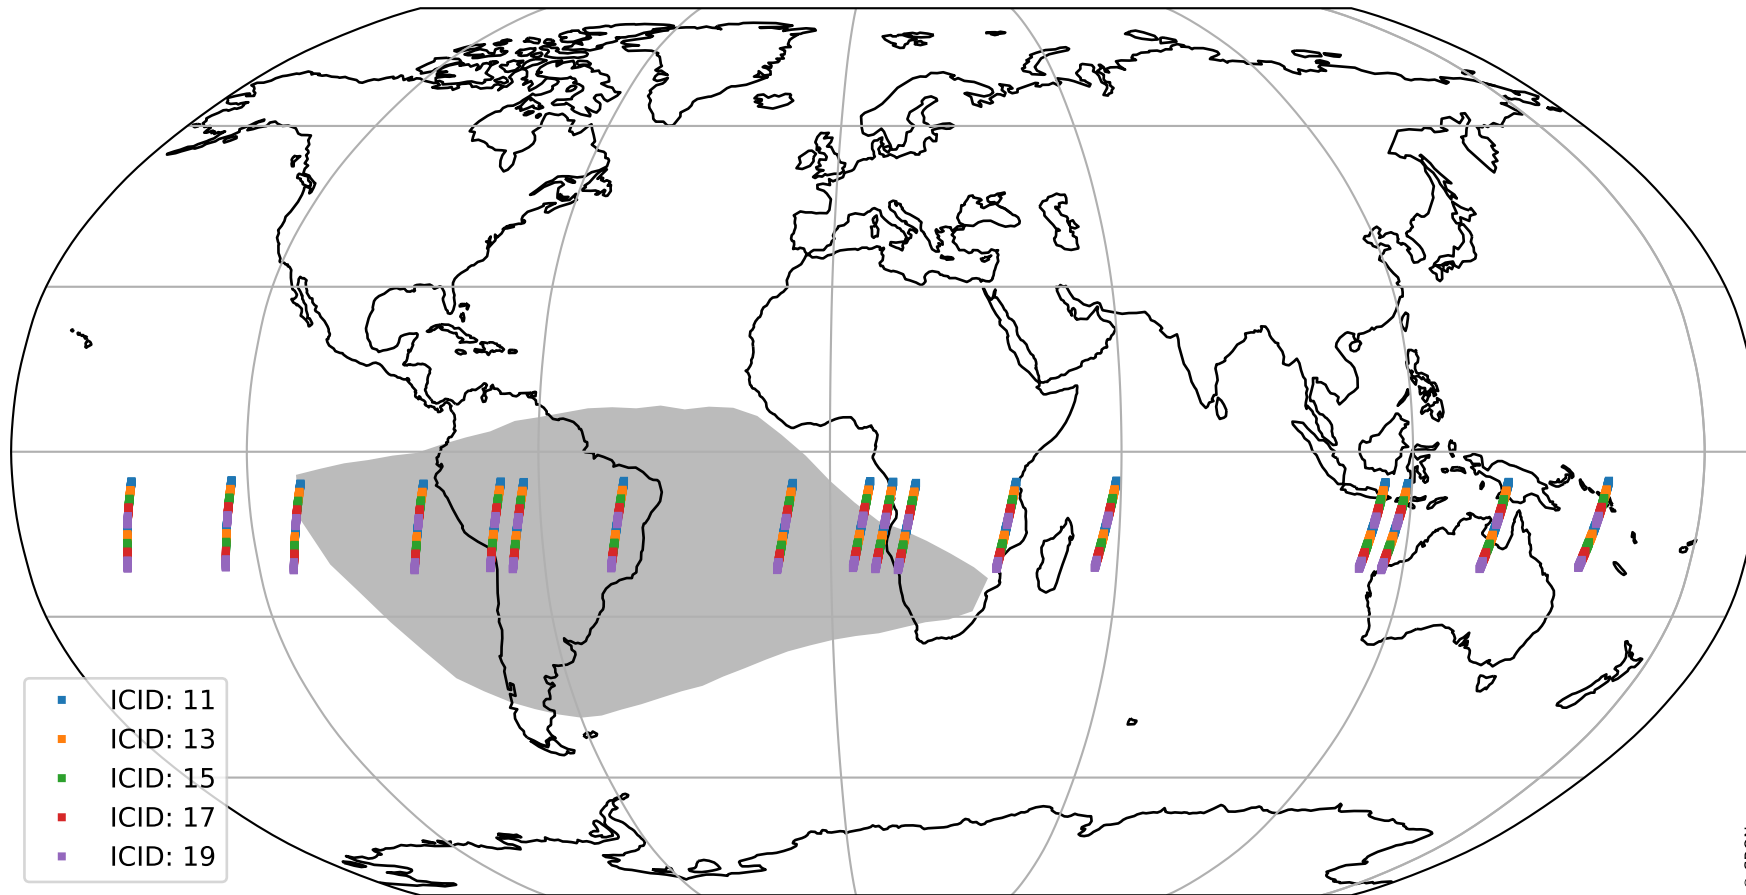

Tropomi SWIR offset (beta nominal)

orbits : 17 in [18667, 18712]
coverage : 2021-05-21 / 2021-05-24
median : 0.52597 V
spread : 0.035915 V
created : 2023-08-22T11:10:55

value detector map

Tropomi SWIR offset (beta nominal)

orbits : 17 in [18667, 18712]
coverage : 2021-05-21 / 2021-05-24
median : 32.528 μV
spread : 15.961 μV
created : 2023-08-22T11:10:56

Tropomi SWIR offset (beta nominal)

orbits : 17 in [18667, 18712]
coverage : 2021-05-21 / 2021-05-24
median : -0.042534 mV
spread : 0.38411 mV
created : 2023-08-22T11:10:56

value compared with SWIR offset CKD

Tropomi SWIR offset (beta nominal) ground-tracks of Sentinel-5P

orbits : 17 in [18667, 18712]
coverage : 2021-05-21 / 2021-05-24
created : 2023-08-22T11:10:56

Tropomi SWIR offset (beta nominal)

orbits : [1867, 18712]
coverage : 2018-02-20 / 2021-05-24
created : 2023-08-22T11:10:57

trend of detector median & temperatures