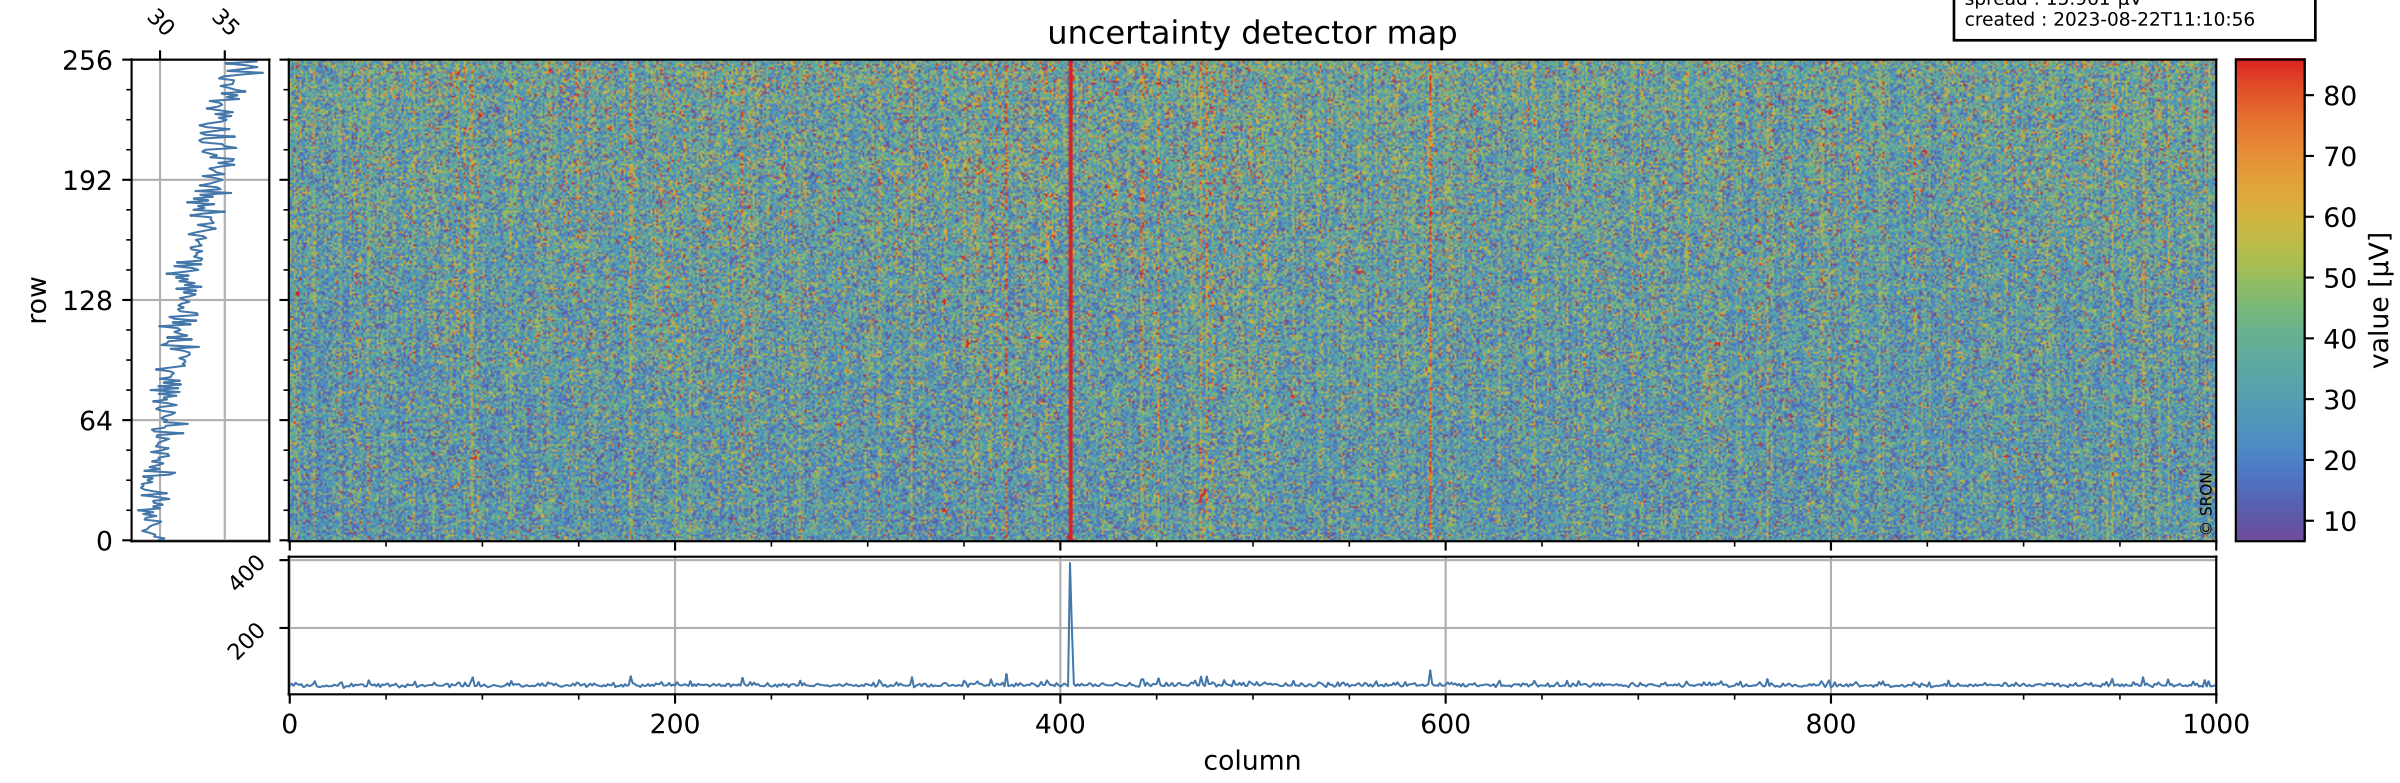

Tropomi SWIR offset (beta nominal)

orbits : 17 in [18667, 18712]
coverage : 2021-05-21 / 2021-05-24
median : 0.52597 V
spread : 0.035915 V
created : 2023-08-22T11:10:55

value detector map

Tropomi SWIR offset (beta nominal)

orbits : 17 in [18667, 18712]
coverage : 2021-05-21 / 2021-05-24
median : 32.528 μV
spread : 15.961 μV
created : 2023-08-22T11:10:56

Tropomi SWIR offset (beta nominal)

orbits : 17 in [18667, 18712]
coverage : 2021-05-21 / 2021-05-24
median : -0.042534 mV
spread : 0.38411 mV
created : 2023-08-22T11:10:56

value compared with SWIR offset CKD

Tropomi SWIR offset (beta nominal) ground-tracks of Sentinel-5P

orbits : 17 in [18667, 18712]
coverage : 2021-05-21 / 2021-05-24
created : 2023-08-22T11:10:56

Tropomi SWIR offset (beta nominal)

orbits : [1867, 18712]
coverage : 2018-02-20 / 2021-05-24
created : 2023-08-22T11:10:57

trend of detector median & temperatures