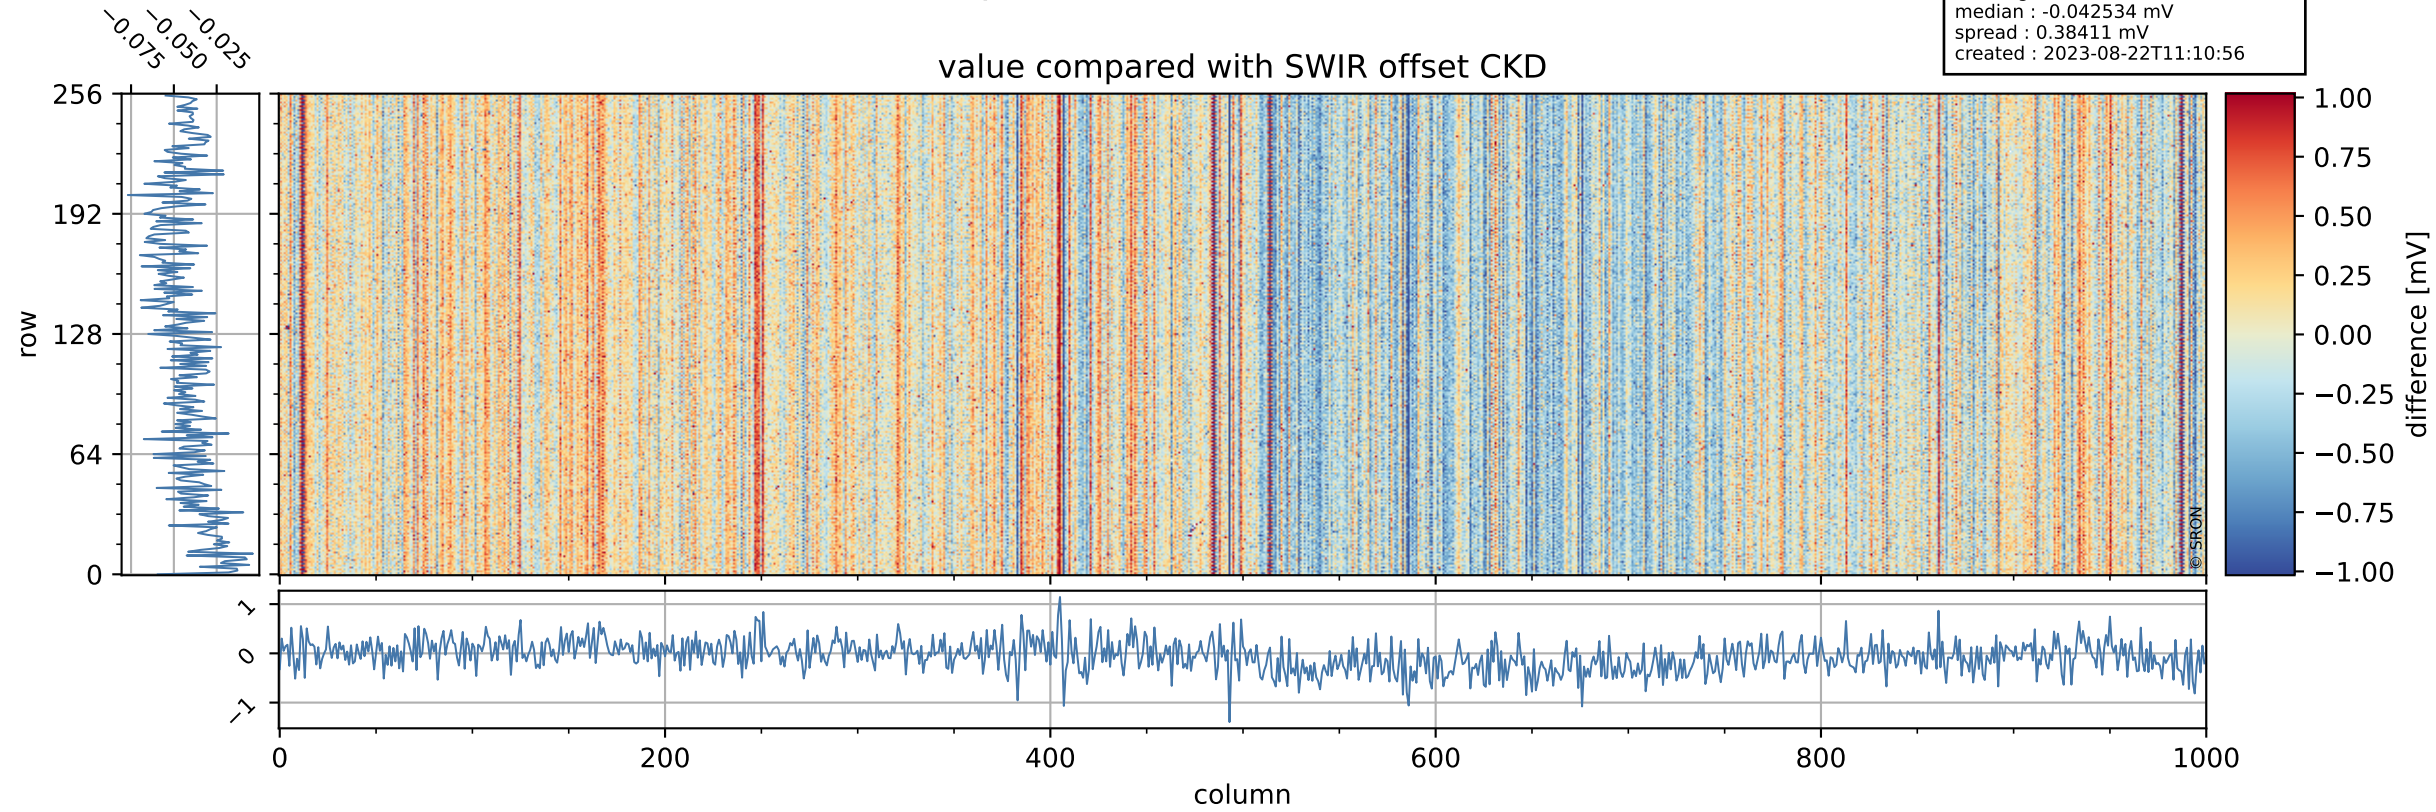

Tropomi SWIR offset (beta nominal)

orbits : 17 in [18667, 18712]
coverage : 2021-05-21 / 2021-05-24
median : 0.52597 V
spread : 0.035915 V
created : 2023-08-22T11:10:55

value detector map

Tropomi SWIR offset (beta nominal)

orbits : 17 in [18667, 18712]
coverage : 2021-05-21 / 2021-05-24
median : 32.528 μV
spread : 15.961 μV
created : 2023-08-22T11:10:56

Tropomi SWIR offset (beta nominal)

orbits : 17 in [18667, 18712]
coverage : 2021-05-21 / 2021-05-24
median : -0.042534 mV
spread : 0.38411 mV
created : 2023-08-22T11:10:56

value compared with SWIR offset CKD

Tropomi SWIR offset (beta nominal) ground-tracks of Sentinel-5P

orbits : 17 in [18667, 18712]
coverage : 2021-05-21 / 2021-05-24
created : 2023-08-22T11:10:56

Tropomi SWIR offset (beta nominal)

orbits : [1867, 18712]
coverage : 2018-02-20 / 2021-05-24
created : 2023-08-22T11:10:57

trend of detector median & temperatures