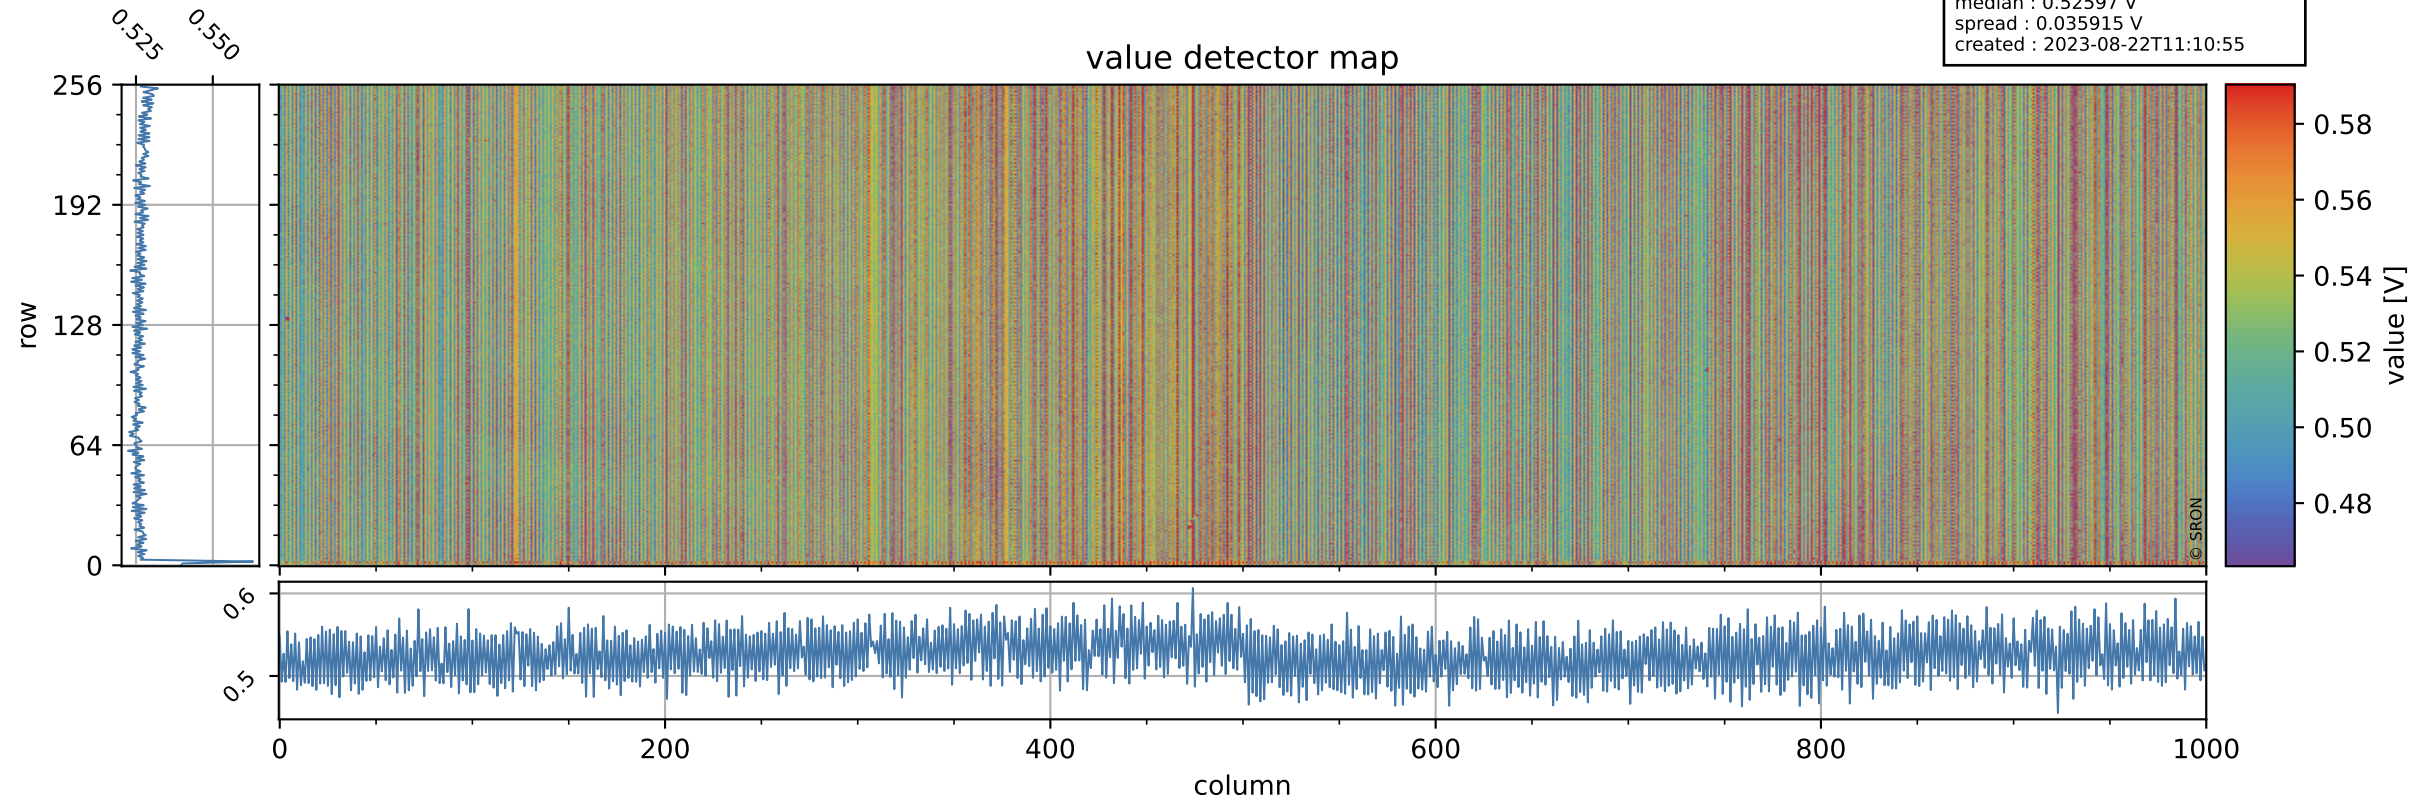

Tropomi SWIR offset (beta nominal)

orbits : 17 in [18667, 18712]
coverage : 2021-05-21 / 2021-05-24
median : 0.52597 V
spread : 0.035915 V
created : 2023-08-22T11:10:55

value detector map

Tropomi SWIR offset (beta nominal)

orbits : 17 in [18667, 18712]
coverage : 2021-05-21 / 2021-05-24
median : 32.528 μV
spread : 15.961 μV
created : 2023-08-22T11:10:56

Tropomi SWIR offset (beta nominal)

orbits : 17 in [18667, 18712]
coverage : 2021-05-21 / 2021-05-24
median : -0.042534 mV
spread : 0.38411 mV
created : 2023-08-22T11:10:56

value compared with SWIR offset CKD

Tropomi SWIR offset (beta nominal) ground-tracks of Sentinel-5P

orbits : 17 in [18667, 18712]
coverage : 2021-05-21 / 2021-05-24
created : 2023-08-22T11:10:56

Tropomi SWIR offset (beta nominal)

orbits : [1867, 18712]
coverage : 2018-02-20 / 2021-05-24
created : 2023-08-22T11:10:57

trend of detector median & temperatures