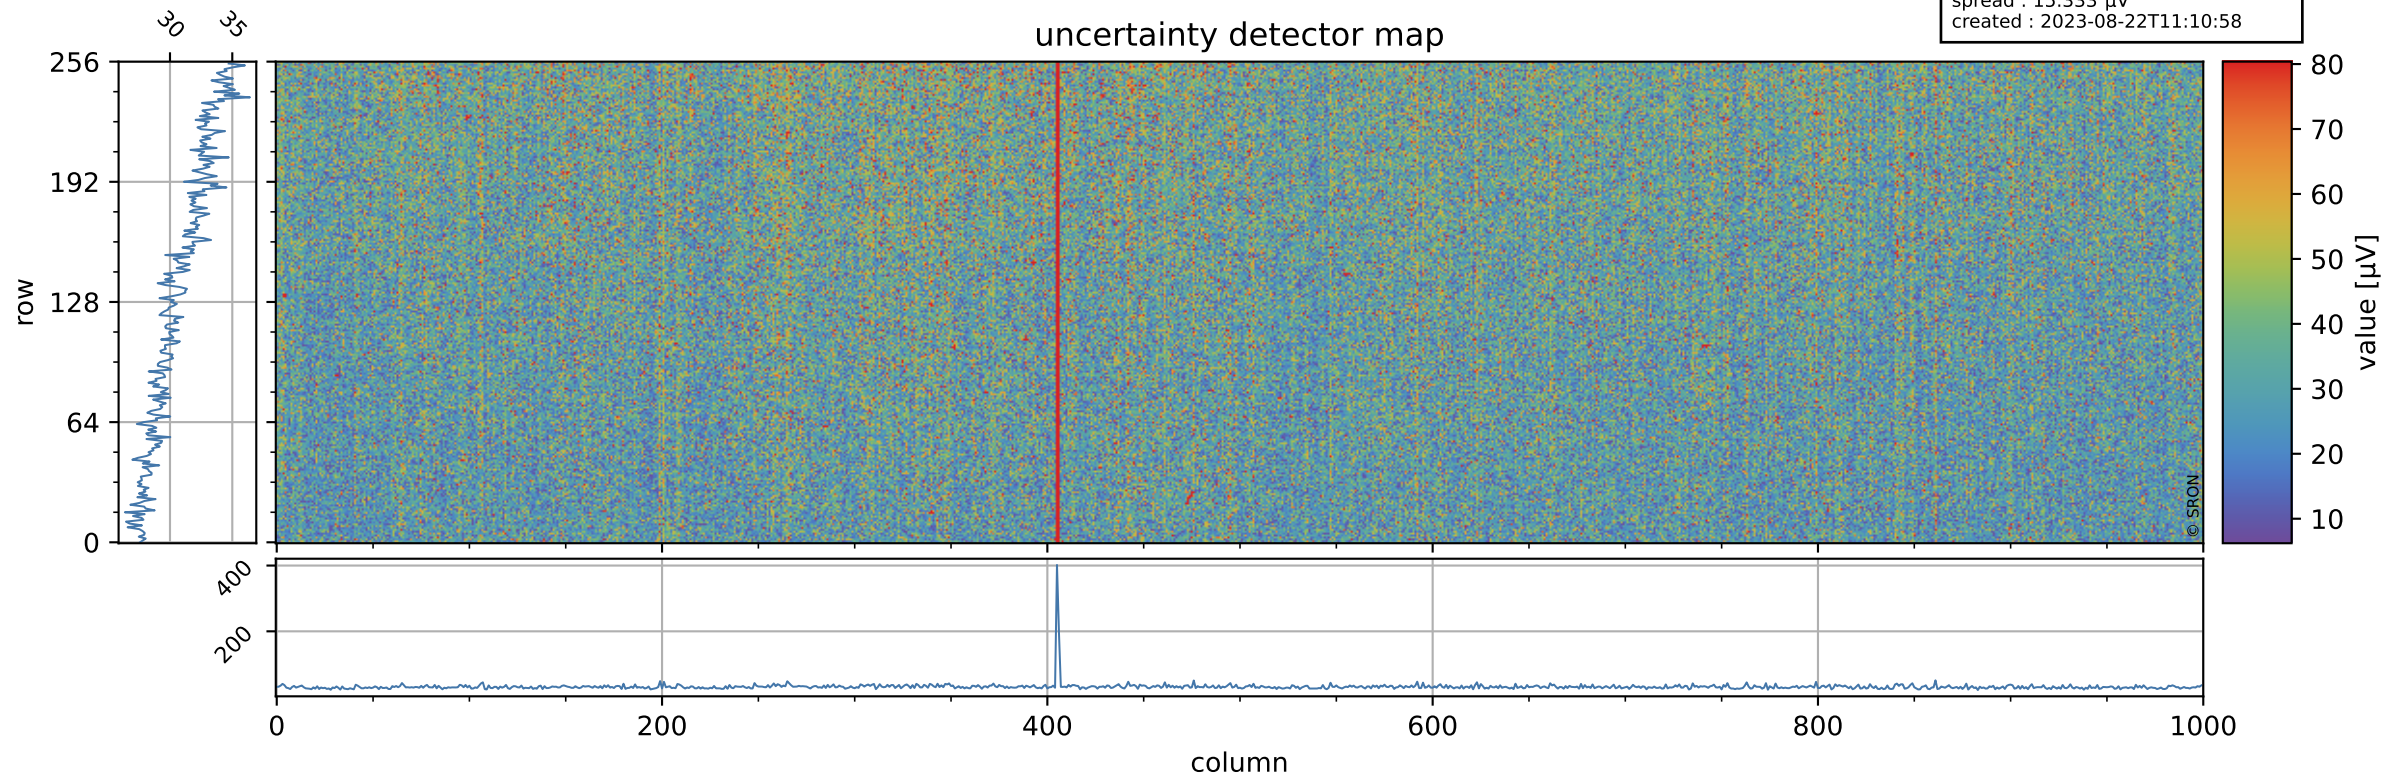

Tropomi SWIR offset (beta nominal)

orbits : 20 in [18712, 18757]
coverage : 2021-05-24 / 2021-05-27
median : 0.52596 V
spread : 0.035914 V
created : 2023-08-22T11:10:58

value detector map

Tropomi SWIR offset (beta nominal)

orbits : 20 in [18712, 18757]
coverage : 2021-05-24 / 2021-05-27
median : 30.986 μV
spread : 15.333 μV
created : 2023-08-22T11:10:58

Tropomi SWIR offset (beta nominal)

orbits : 20 in [18712, 18757]
coverage : 2021-05-24 / 2021-05-27
median : -0.049693 mV
spread : 0.39797 mV
created : 2023-08-22T11:10:58

value compared with SWIR offset CKD

Tropomi SWIR offset (beta nominal) ground-tracks of Sentinel-5P

orbits : 20 in [18712, 18757]
coverage : 2021-05-24 / 2021-05-27
created : 2023-08-22T11:10:58

Tropomi SWIR offset (beta nominal)

orbits : [1867, 18757]
coverage : 2018-02-20 / 2021-05-27
created : 2023-08-22T11:10:59

trend of detector median & temperatures