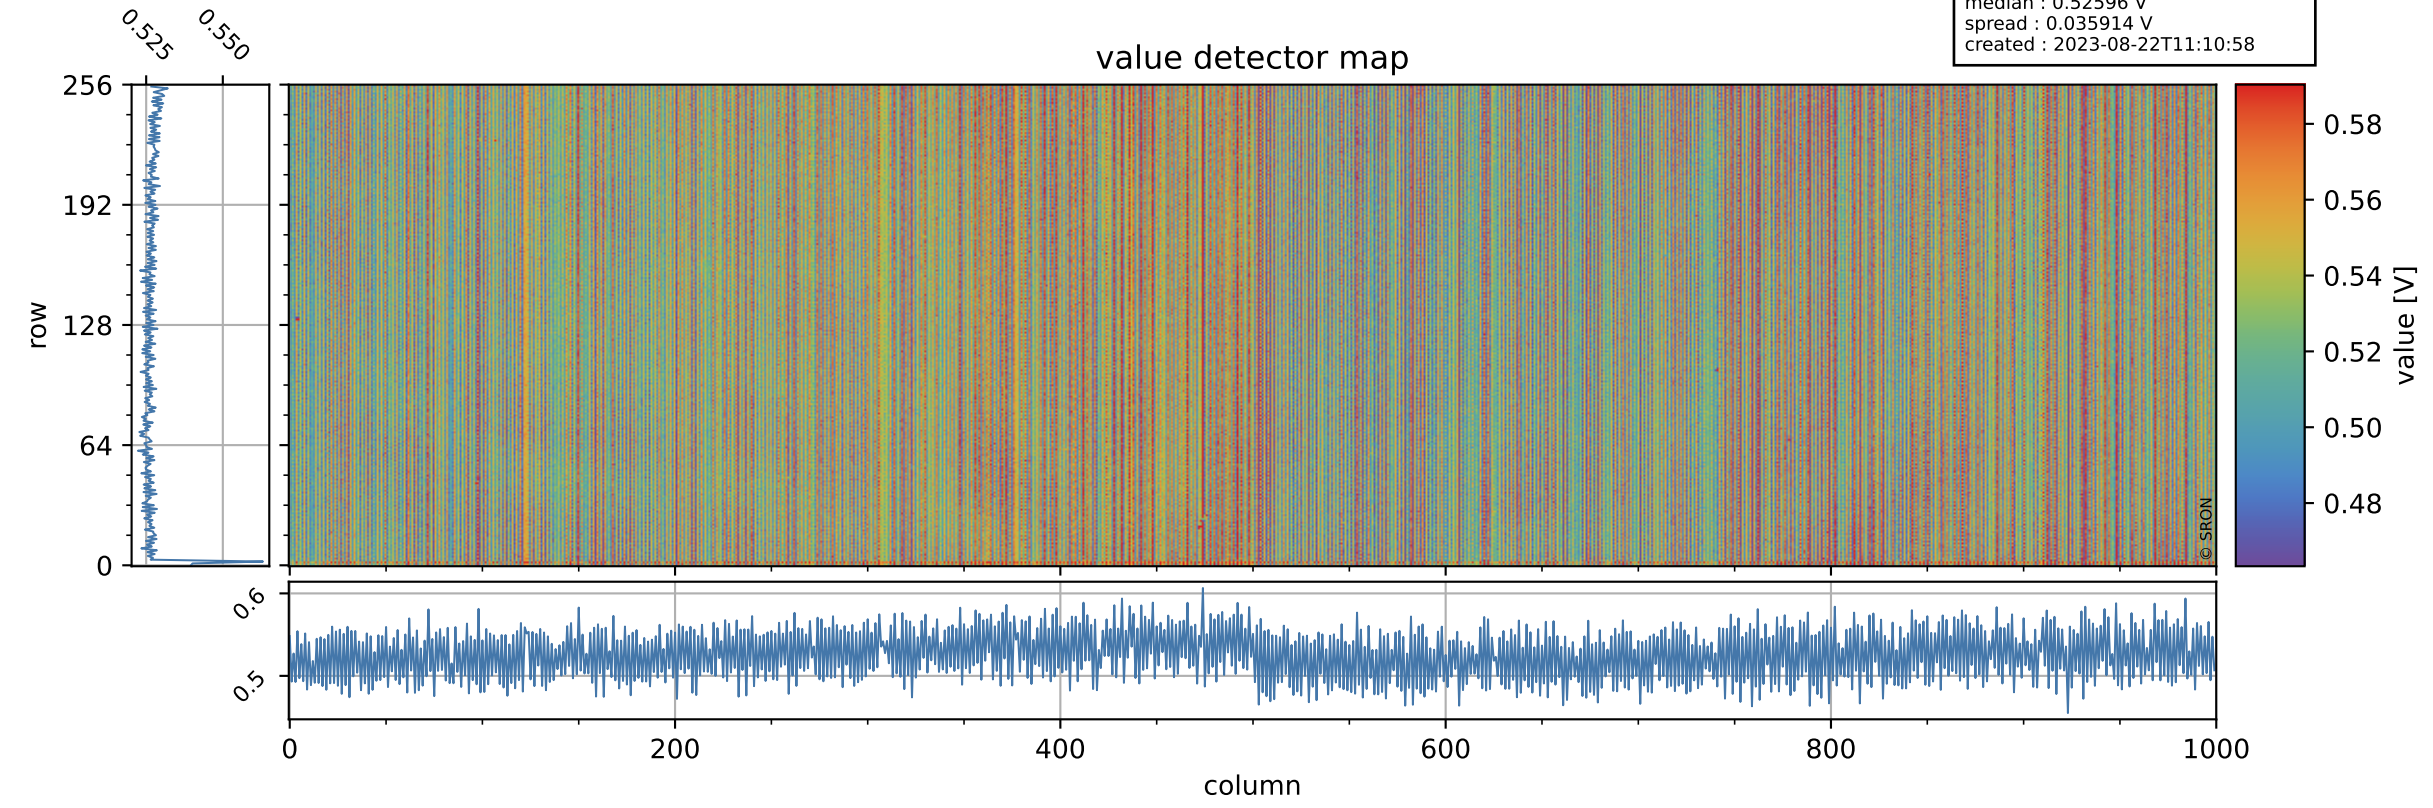

Tropomi SWIR offset (beta nominal)

orbits : 20 in [18712, 18757]
coverage : 2021-05-24 / 2021-05-27
median : 0.52596 V
spread : 0.035914 V
created : 2023-08-22T11:10:58

value detector map

Tropomi SWIR offset (beta nominal)

orbits : 20 in [18712, 18757]
coverage : 2021-05-24 / 2021-05-27
median : 30.986 μV
spread : 15.333 μV
created : 2023-08-22T11:10:58

Tropomi SWIR offset (beta nominal)

orbits : 20 in [18712, 18757]
coverage : 2021-05-24 / 2021-05-27
median : -0.049693 mV
spread : 0.39797 mV
created : 2023-08-22T11:10:58

value compared with SWIR offset CKD

Tropomi SWIR offset (beta nominal) ground-tracks of Sentinel-5P

orbits : 20 in [18712, 18757]
coverage : 2021-05-24 / 2021-05-27
created : 2023-08-22T11:10:58

Tropomi SWIR offset (beta nominal)

orbits : [1867, 18757]
coverage : 2018-02-20 / 2021-05-27
created : 2023-08-22T11:10:59

trend of detector median & temperatures