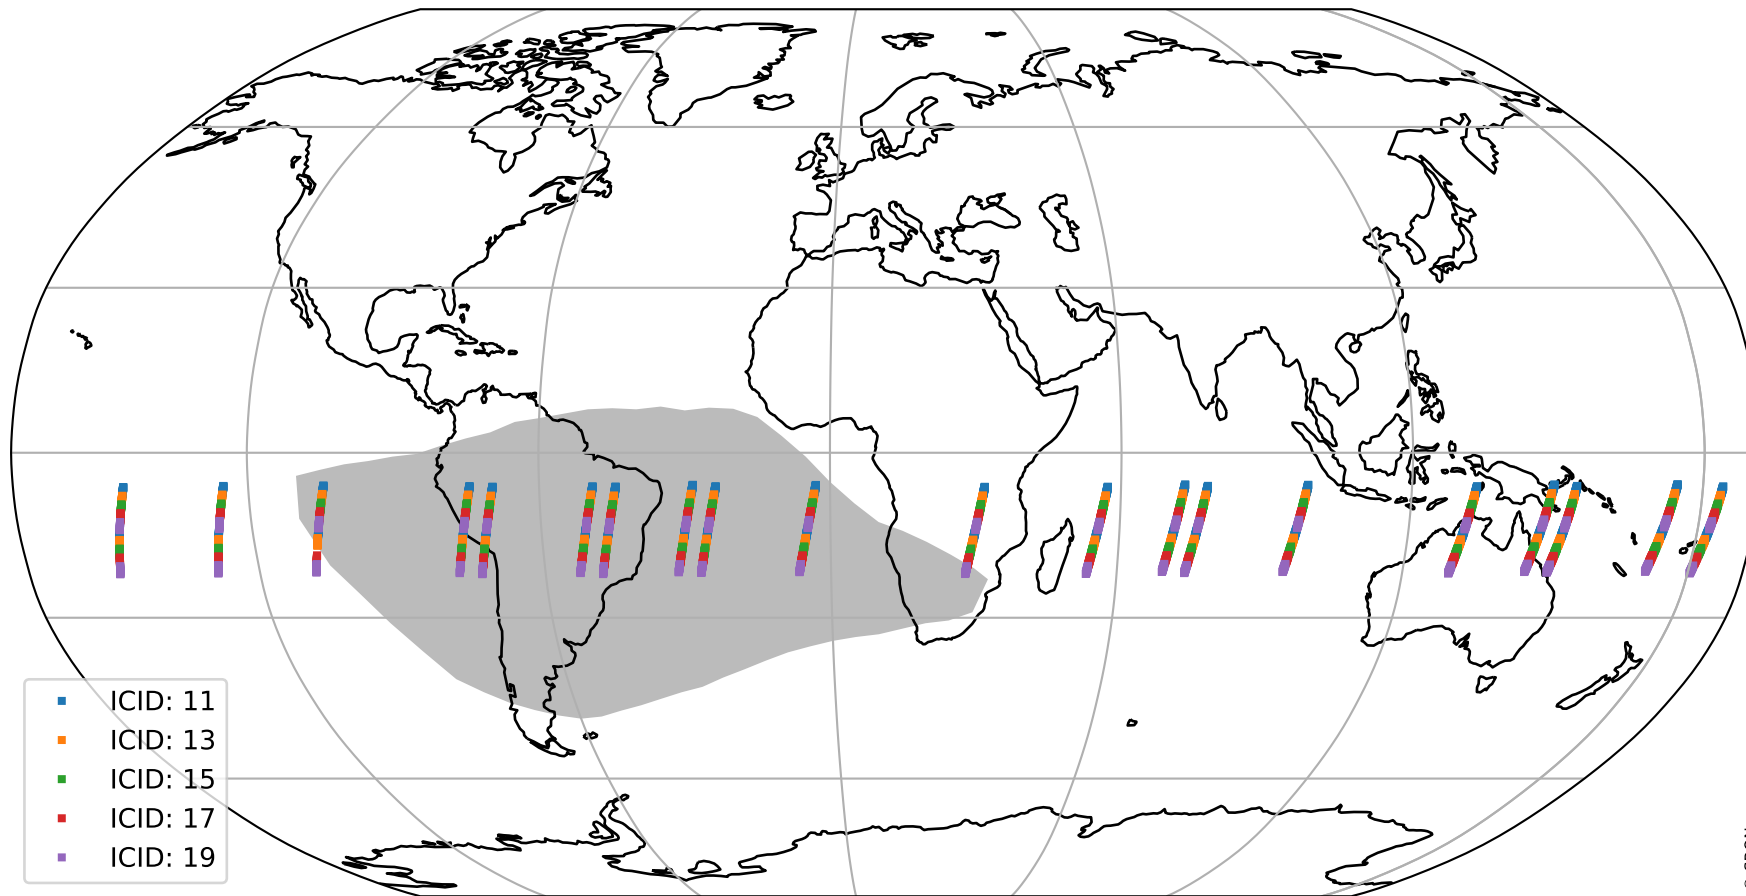

Tropomi SWIR offset (beta nominal)

orbits : 20 in [18712, 18757]
coverage : 2021-05-24 / 2021-05-27
median : 0.52596 V
spread : 0.035914 V
created : 2023-08-22T11:10:58

value detector map

Tropomi SWIR offset (beta nominal)

orbits : 20 in [18712, 18757]
coverage : 2021-05-24 / 2021-05-27
median : 30.986 μV
spread : 15.333 μV
created : 2023-08-22T11:10:58

Tropomi SWIR offset (beta nominal)

orbits : 20 in [18712, 18757]
coverage : 2021-05-24 / 2021-05-27
median : -0.049693 mV
spread : 0.39797 mV
created : 2023-08-22T11:10:58

value compared with SWIR offset CKD

Tropomi SWIR offset (beta nominal) ground-tracks of Sentinel-5P

orbits : 20 in [18712, 18757]
coverage : 2021-05-24 / 2021-05-27
created : 2023-08-22T11:10:58

Tropomi SWIR offset (beta nominal)

orbits : [1867, 18757]
coverage : 2018-02-20 / 2021-05-27
created : 2023-08-22T11:10:59

trend of detector median & temperatures