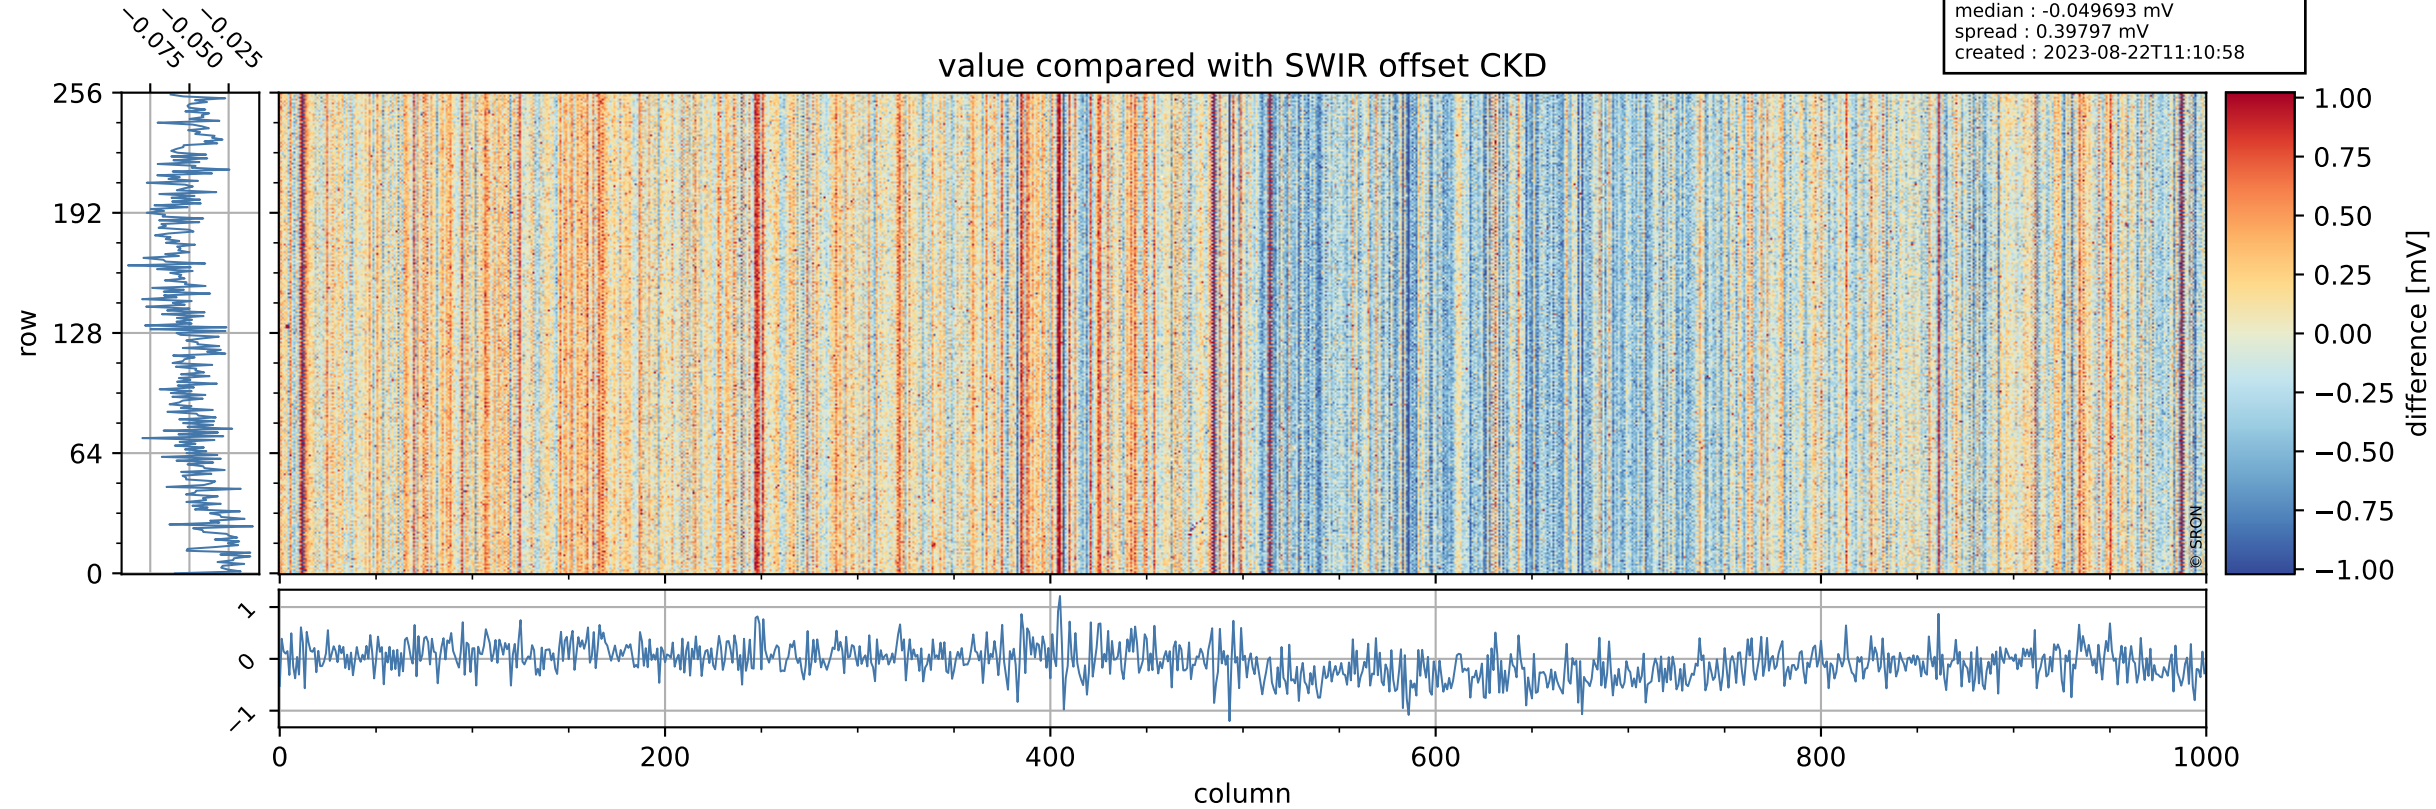

Tropomi SWIR offset (beta nominal)

orbits : 20 in [18712, 18757]
coverage : 2021-05-24 / 2021-05-27
median : 0.52596 V
spread : 0.035914 V
created : 2023-08-22T11:10:58

value detector map

Tropomi SWIR offset (beta nominal)

orbits : 20 in [18712, 18757]
coverage : 2021-05-24 / 2021-05-27
median : 30.986 μV
spread : 15.333 μV
created : 2023-08-22T11:10:58

Tropomi SWIR offset (beta nominal)

orbits : 20 in [18712, 18757]
coverage : 2021-05-24 / 2021-05-27
median : -0.049693 mV
spread : 0.39797 mV
created : 2023-08-22T11:10:58

value compared with SWIR offset CKD

Tropomi SWIR offset (beta nominal) ground-tracks of Sentinel-5P

orbits : 20 in [18712, 18757]
coverage : 2021-05-24 / 2021-05-27
created : 2023-08-22T11:10:58

Tropomi SWIR offset (beta nominal)

orbits : [1867, 18757]
coverage : 2018-02-20 / 2021-05-27
created : 2023-08-22T11:10:59

trend of detector median & temperatures