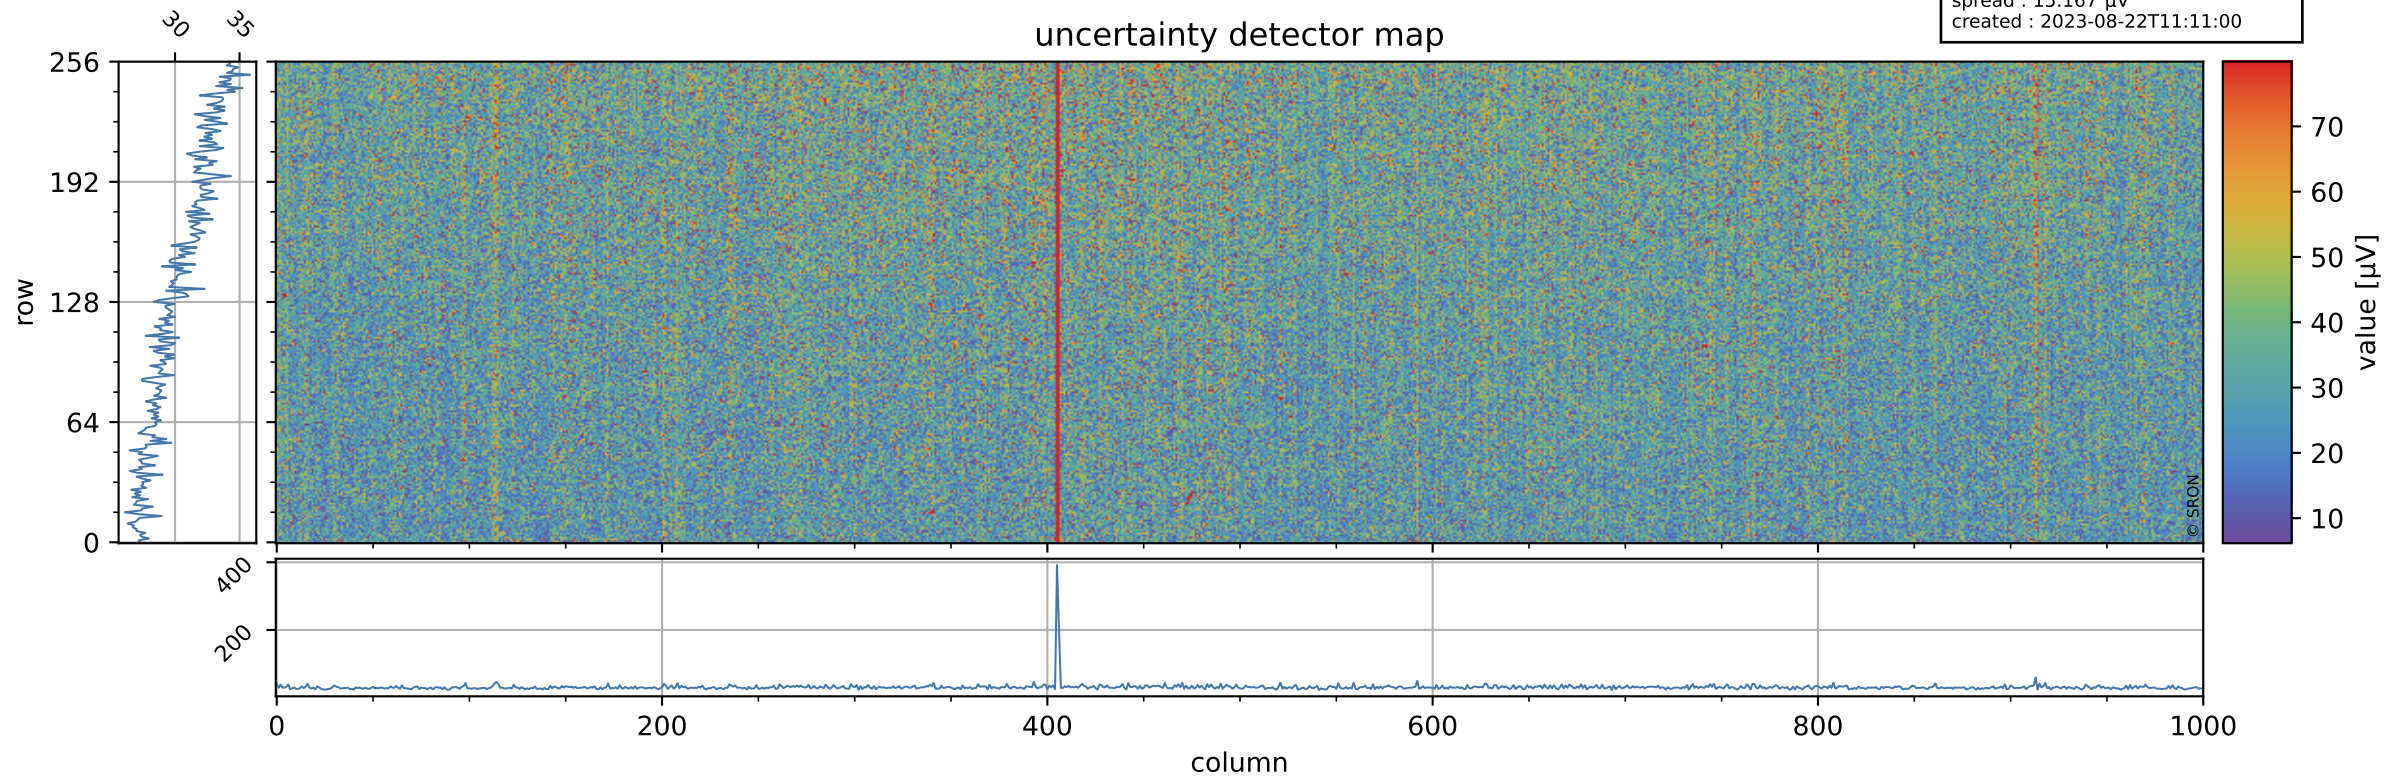

Tropomi SWIR offset (beta nominal)

orbits : 18 in [18757, 18802]
coverage : 2021-05-27 / 2021-05-30
median : 0.52598 V
spread : 0.035914 V
created : 2023-08-22T11:11:00

value detector map

Tropomi SWIR offset (beta nominal)

orbits : 18 in [18757, 18802]
coverage : 2021-05-27 / 2021-05-30
median : 30.5 μV
spread : 15.167 μV
created : 2023-08-22T11:11:00

Tropomi SWIR offset (beta nominal)

orbits : 18 in [18757, 18802]
coverage : 2021-05-27 / 2021-05-30
median : -0.027303 mV
spread : 0.39029 mV
created : 2023-08-22T11:11:00

value compared with SWIR offset CKD

Tropomi SWIR offset (beta nominal) ground-tracks of Sentinel-5P

orbits : 18 in [18757, 18802]
coverage : 2021-05-27 / 2021-05-30
created : 2023-08-22T11:11:01

Tropomi SWIR offset (beta nominal)

orbits : [1867, 18802]
coverage : 2018-02-20 / 2021-05-30
created : 2023-08-22T11:11:01

trend of detector median & temperatures