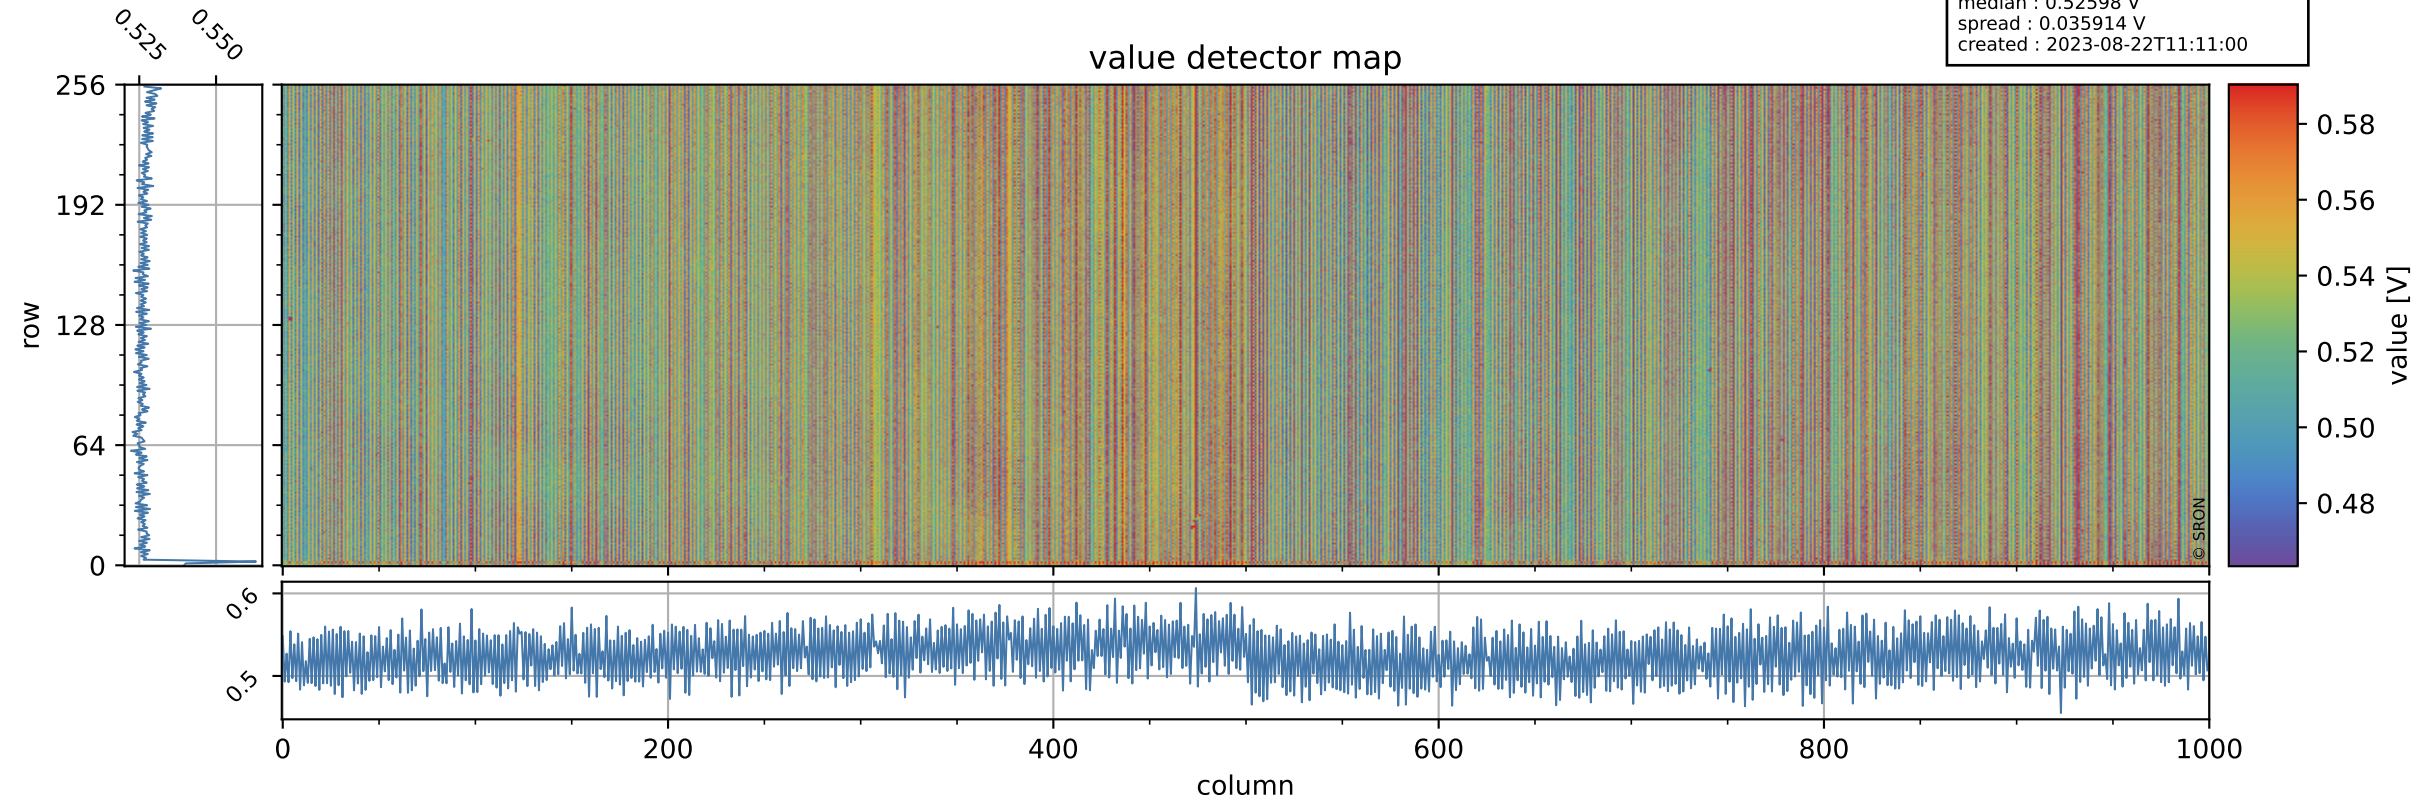

Tropomi SWIR offset (beta nominal)

orbits : 18 in [18757, 18802]
coverage : 2021-05-27 / 2021-05-30
median : 0.52598 V
spread : 0.035914 V
created : 2023-08-22T11:11:00

value detector map

Tropomi SWIR offset (beta nominal)

orbits : 18 in [18757, 18802]
coverage : 2021-05-27 / 2021-05-30
median : 30.5 μV
spread : 15.167 μV
created : 2023-08-22T11:11:00

Tropomi SWIR offset (beta nominal)

orbits : 18 in [18757, 18802]
coverage : 2021-05-27 / 2021-05-30
median : -0.027303 mV
spread : 0.39029 mV
created : 2023-08-22T11:11:00

value compared with SWIR offset CKD

Tropomi SWIR offset (beta nominal) ground-tracks of Sentinel-5P

orbits : 18 in [18757, 18802]
coverage : 2021-05-27 / 2021-05-30
created : 2023-08-22T11:11:01

Tropomi SWIR offset (beta nominal)

orbits : [1867, 18802]
coverage : 2018-02-20 / 2021-05-30
created : 2023-08-22T11:11:01

trend of detector median & temperatures