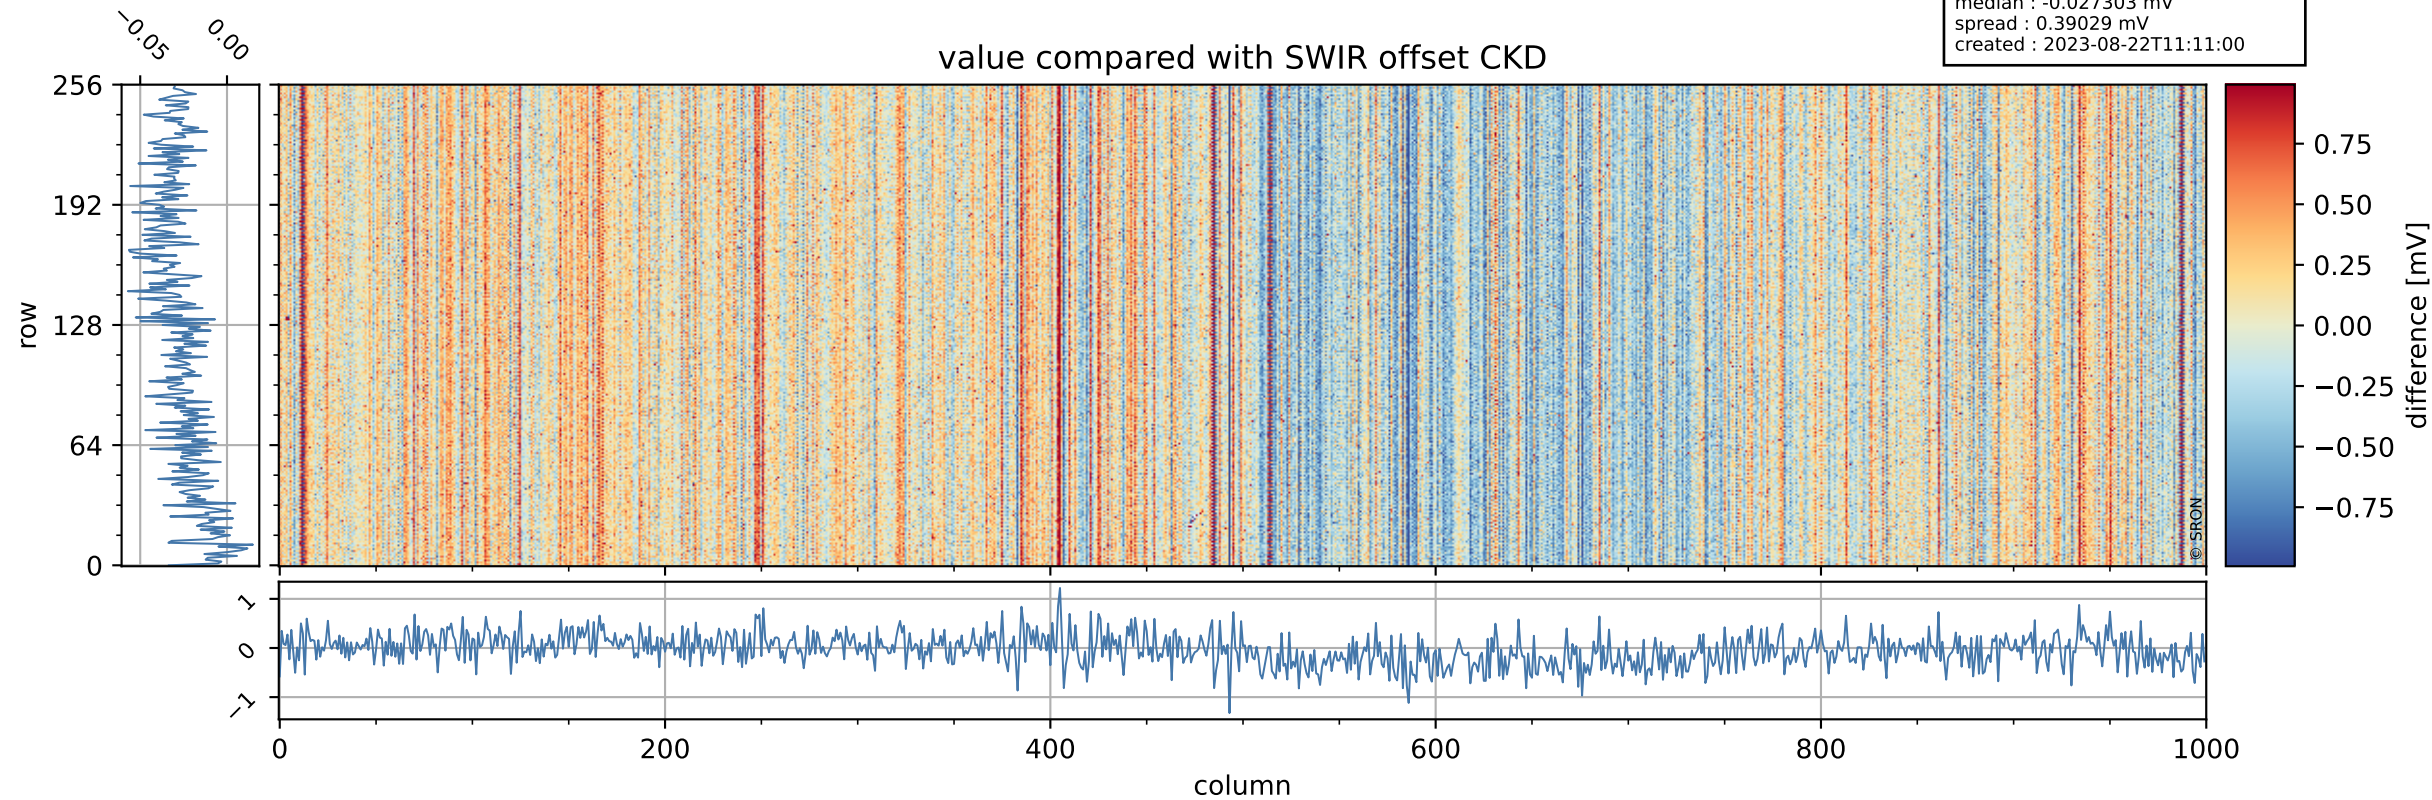

Tropomi SWIR offset (beta nominal)

orbits : 18 in [18757, 18802]
coverage : 2021-05-27 / 2021-05-30
median : 0.52598 V
spread : 0.035914 V
created : 2023-08-22T11:11:00

value detector map

Tropomi SWIR offset (beta nominal)

orbits : 18 in [18757, 18802]
coverage : 2021-05-27 / 2021-05-30
median : 30.5 μV
spread : 15.167 μV
created : 2023-08-22T11:11:00

Tropomi SWIR offset (beta nominal)

orbits : 18 in [18757, 18802]
coverage : 2021-05-27 / 2021-05-30
median : -0.027303 mV
spread : 0.39029 mV
created : 2023-08-22T11:11:00

value compared with SWIR offset CKD

Tropomi SWIR offset (beta nominal) ground-tracks of Sentinel-5P

orbits : 18 in [18757, 18802]
coverage : 2021-05-27 / 2021-05-30
created : 2023-08-22T11:11:01

Tropomi SWIR offset (beta nominal)

orbits : [1867, 18802]
coverage : 2018-02-20 / 2021-05-30
created : 2023-08-22T11:11:01

trend of detector median & temperatures