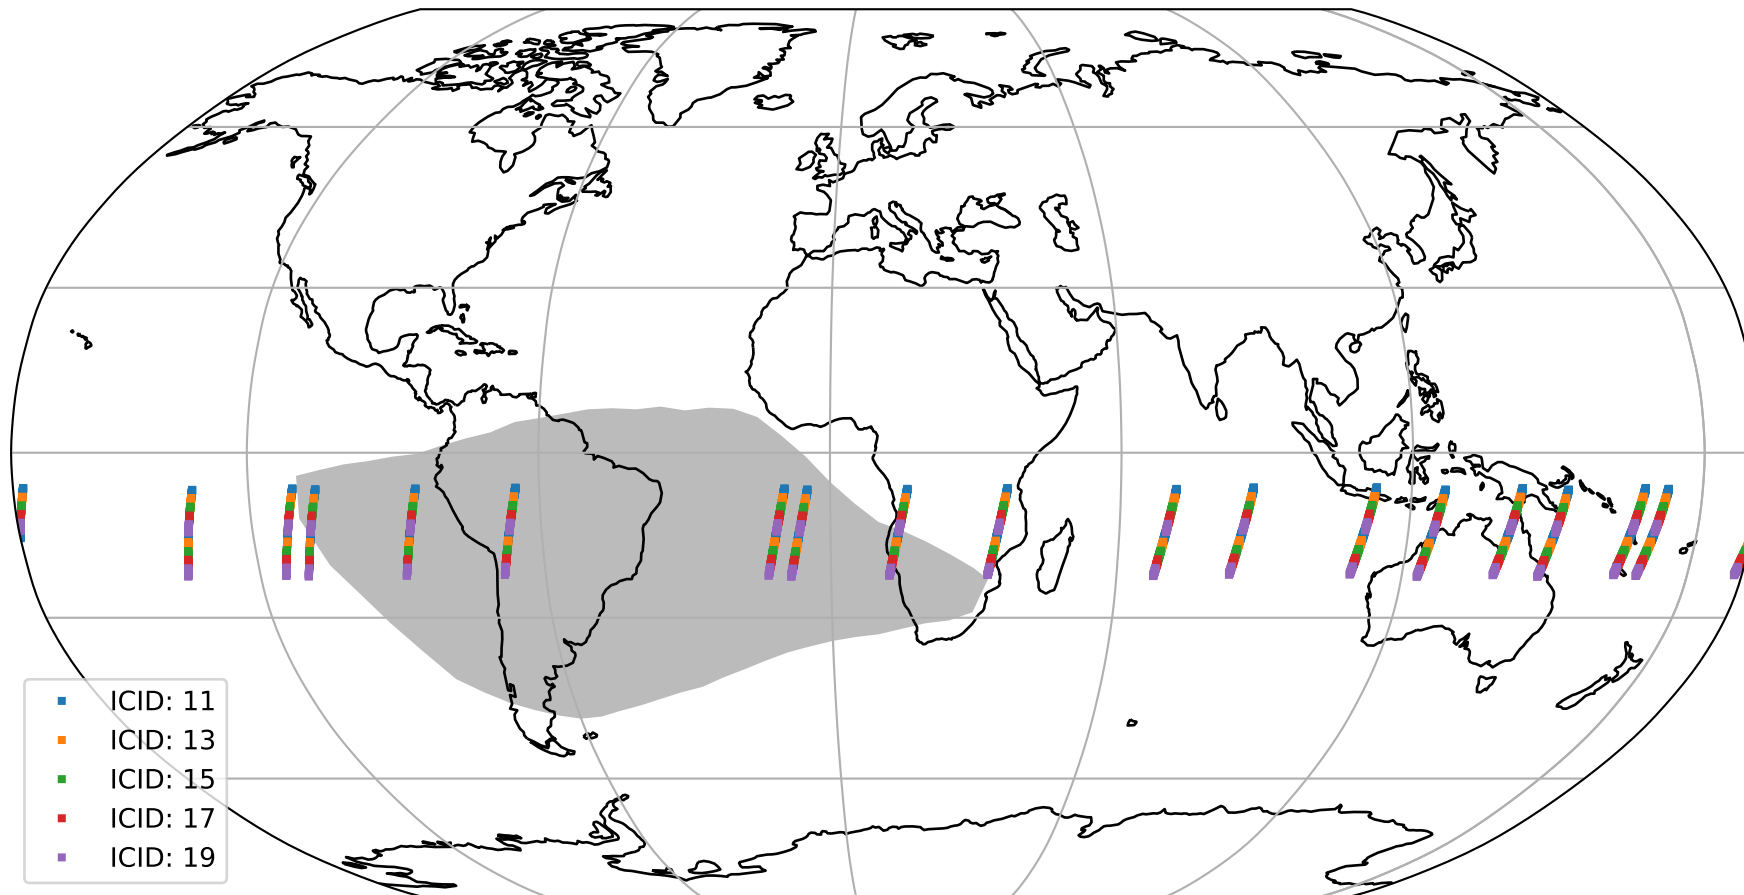

Tropomi SWIR offset (beta nominal)

orbits : 18 in [18757, 18802]
coverage : 2021-05-27 / 2021-05-30
median : 0.52598 V
spread : 0.035914 V
created : 2023-08-22T11:11:00

value detector map

Tropomi SWIR offset (beta nominal)

orbits : 18 in [18757, 18802]
coverage : 2021-05-27 / 2021-05-30
median : 30.5 μV
spread : 15.167 μV
created : 2023-08-22T11:11:00

Tropomi SWIR offset (beta nominal)

orbits : 18 in [18757, 18802]
coverage : 2021-05-27 / 2021-05-30
median : -0.027303 mV
spread : 0.39029 mV
created : 2023-08-22T11:11:00

value compared with SWIR offset CKD

Tropomi SWIR offset (beta nominal) ground-tracks of Sentinel-5P

orbits : 18 in [18757, 18802]
coverage : 2021-05-27 / 2021-05-30
created : 2023-08-22T11:11:01

Tropomi SWIR offset (beta nominal)

orbits : [1867, 18802]
coverage : 2018-02-20 / 2021-05-30
created : 2023-08-22T11:11:01

trend of detector median & temperatures