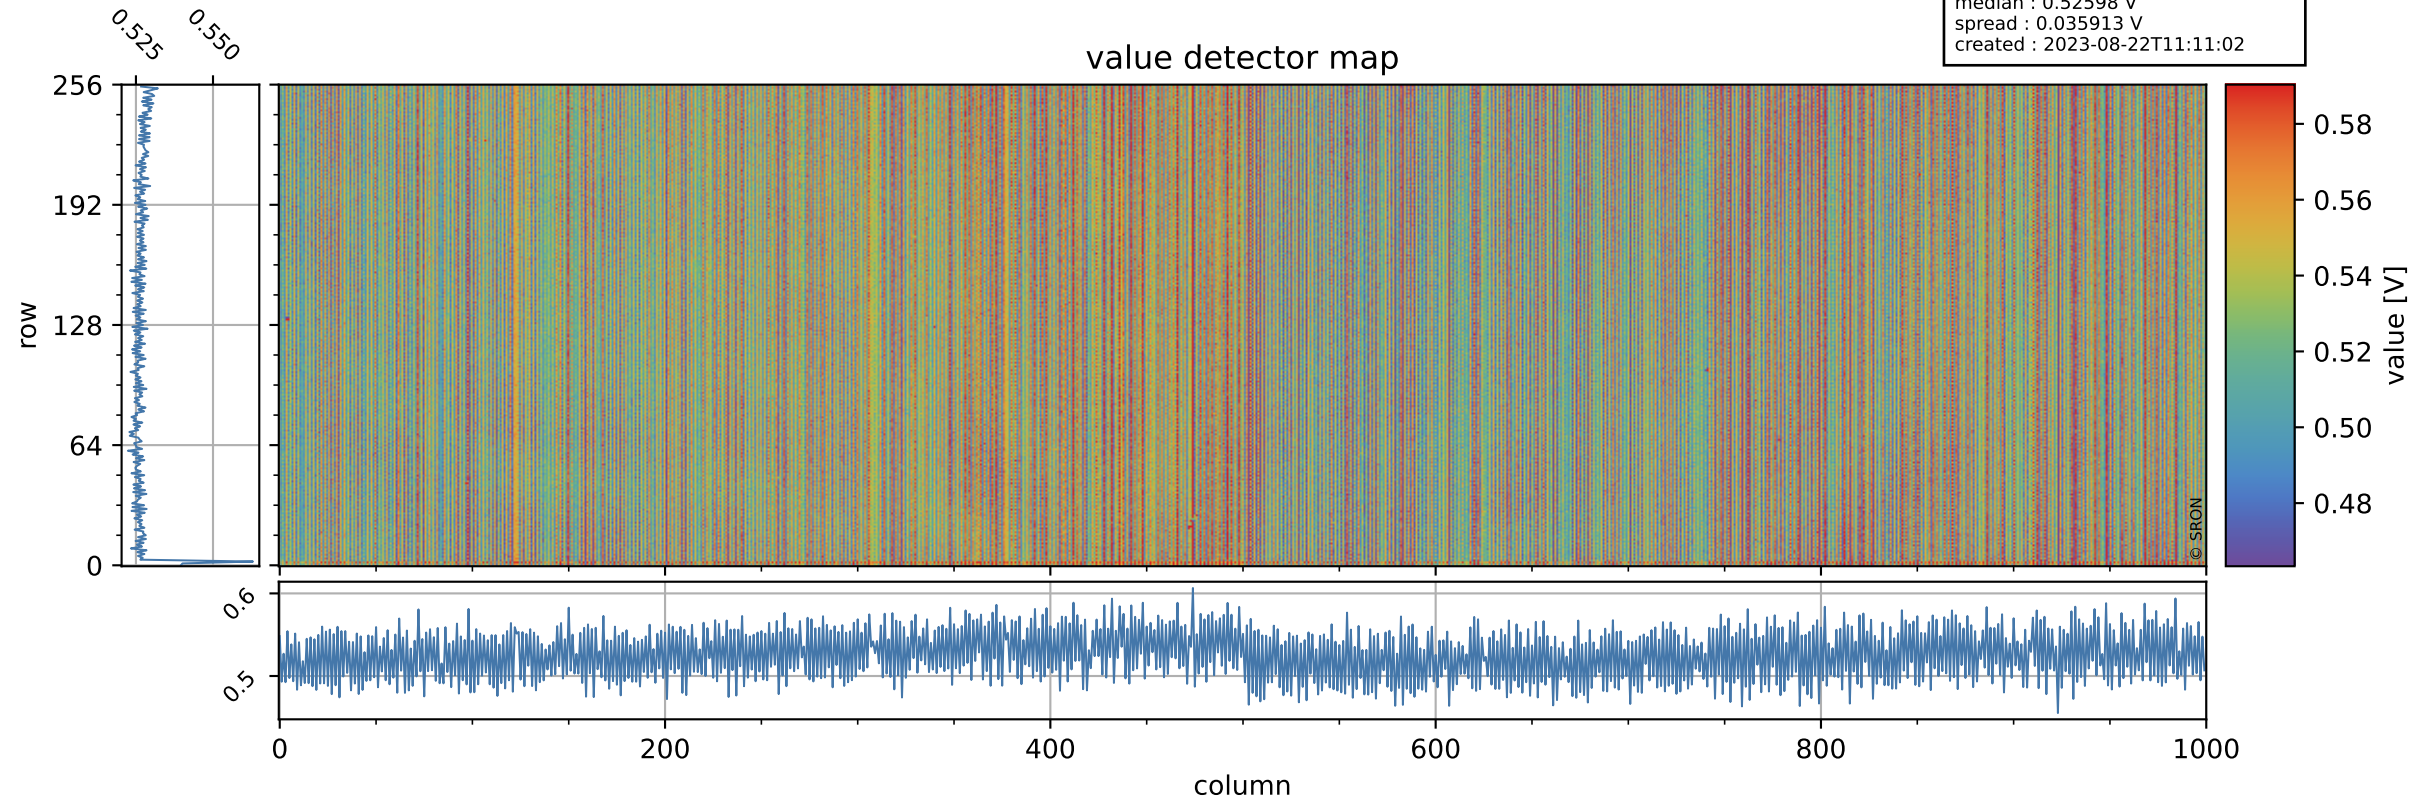

Tropomi SWIR offset (beta nominal)

orbits : 20 in [18802, 18847]
coverage : 2021-05-30 / 2021-06-02
median : 0.52598 V
spread : 0.035913 V
created : 2023-08-22T11:11:02

value detector map

Tropomi SWIR offset (beta nominal)

orbits : 20 in [18802, 18847]
coverage : 2021-05-30 / 2021-06-02
median : 30.471 μV
spread : 15.258 μV
created : 2023-08-22T11:11:02

Tropomi SWIR offset (beta nominal)

orbits : 20 in [18802, 18847]
coverage : 2021-05-30 / 2021-06-02
median : -0.030682 mV
spread : 0.38805 mV
created : 2023-08-22T11:11:02

value compared with SWIR offset CKD

Tropomi SWIR offset (beta nominal) ground-tracks of Sentinel-5P

orbits : 20 in [18802, 18847]
coverage : 2021-05-30 / 2021-06-02
created : 2023-08-22T11:11:03

Tropomi SWIR offset (beta nominal)

orbits : [1867, 18847]
coverage : 2018-02-20 / 2021-06-02
created : 2023-08-22T11:11:03

trend of detector median & temperatures