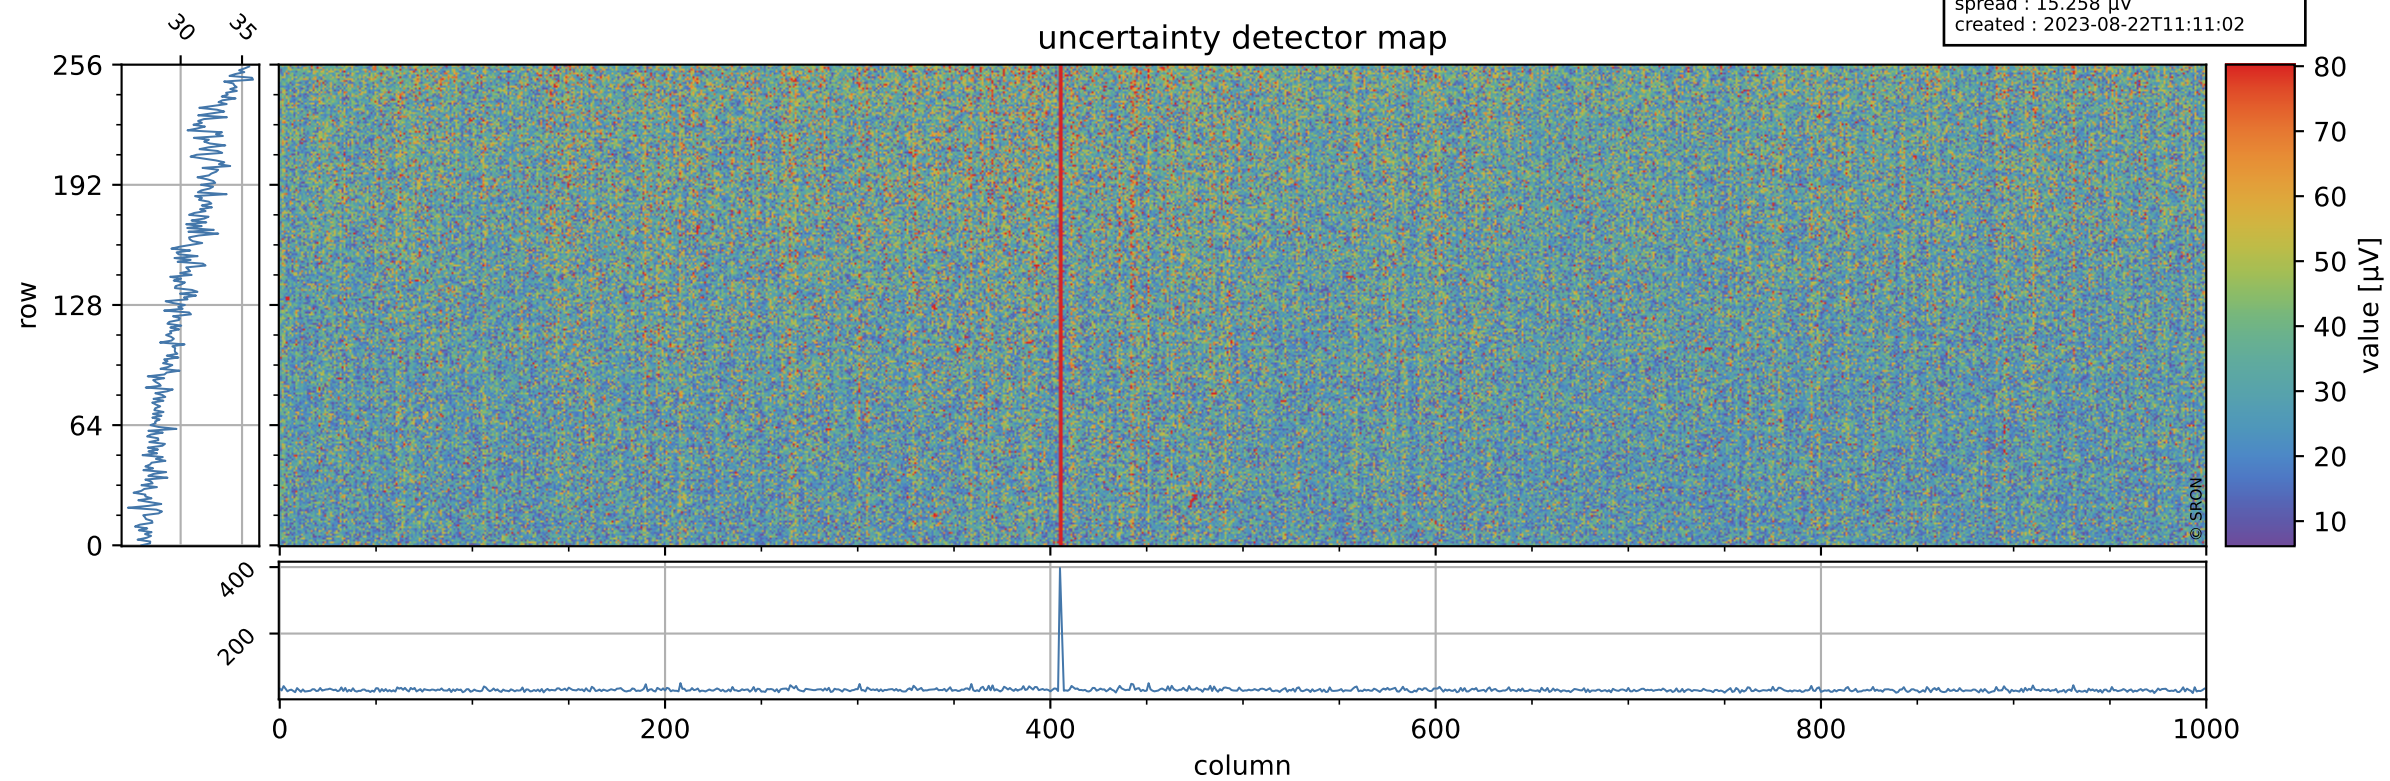

Tropomi SWIR offset (beta nominal)

orbits : 20 in [18802, 18847]
coverage : 2021-05-30 / 2021-06-02
median : 0.52598 V
spread : 0.035913 V
created : 2023-08-22T11:11:02

value detector map

Tropomi SWIR offset (beta nominal)

orbits : 20 in [18802, 18847]
coverage : 2021-05-30 / 2021-06-02
median : 30.471 μV
spread : 15.258 μV
created : 2023-08-22T11:11:02

Tropomi SWIR offset (beta nominal)

orbits : 20 in [18802, 18847]
coverage : 2021-05-30 / 2021-06-02
median : -0.030682 mV
spread : 0.38805 mV
created : 2023-08-22T11:11:02

value compared with SWIR offset CKD

Tropomi SWIR offset (beta nominal) ground-tracks of Sentinel-5P

orbits : 20 in [18802, 18847]
coverage : 2021-05-30 / 2021-06-02
created : 2023-08-22T11:11:03

Tropomi SWIR offset (beta nominal)

orbits : [1867, 18847]
coverage : 2018-02-20 / 2021-06-02
created : 2023-08-22T11:11:03

trend of detector median & temperatures