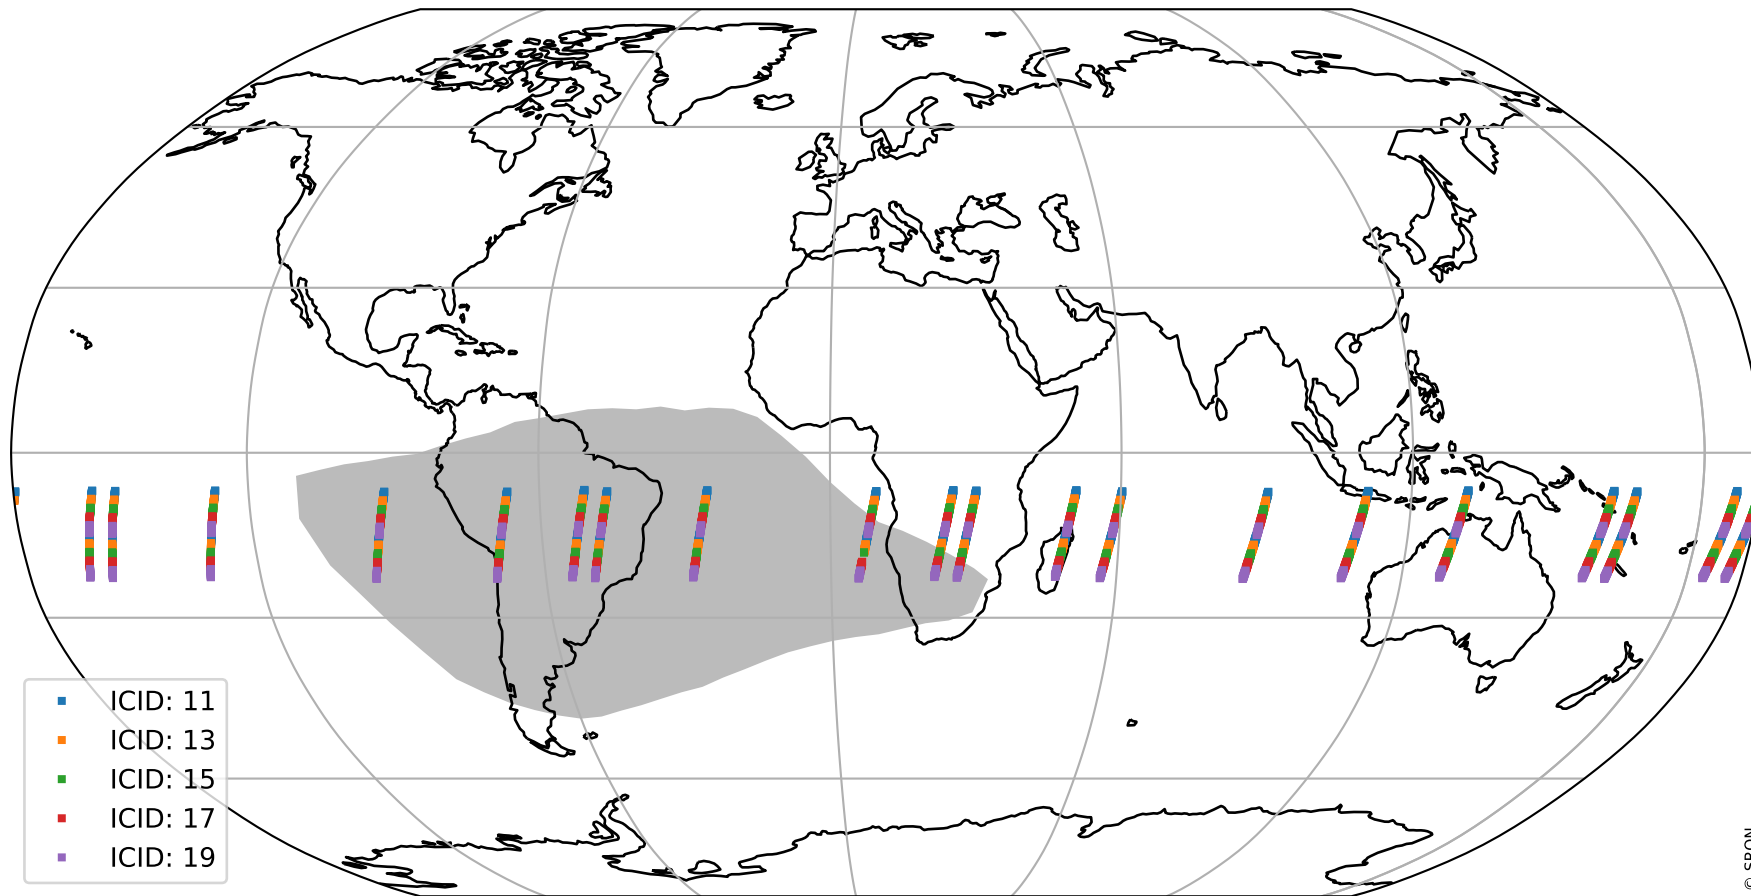

Tropomi SWIR offset (beta nominal)

orbits : 20 in [18802, 18847]
coverage : 2021-05-30 / 2021-06-02
median : 0.52598 V
spread : 0.035913 V
created : 2023-08-22T11:11:02

value detector map

Tropomi SWIR offset (beta nominal)

orbits : 20 in [18802, 18847]
coverage : 2021-05-30 / 2021-06-02
median : 30.471 μV
spread : 15.258 μV
created : 2023-08-22T11:11:02

Tropomi SWIR offset (beta nominal)

orbits : 20 in [18802, 18847]
coverage : 2021-05-30 / 2021-06-02
median : -0.030682 mV
spread : 0.38805 mV
created : 2023-08-22T11:11:02

value compared with SWIR offset CKD

Tropomi SWIR offset (beta nominal) ground-tracks of Sentinel-5P

orbits : 20 in [18802, 18847]
coverage : 2021-05-30 / 2021-06-02
created : 2023-08-22T11:11:03

Tropomi SWIR offset (beta nominal)

orbits : [1867, 18847]
coverage : 2018-02-20 / 2021-06-02
created : 2023-08-22T11:11:03

trend of detector median & temperatures