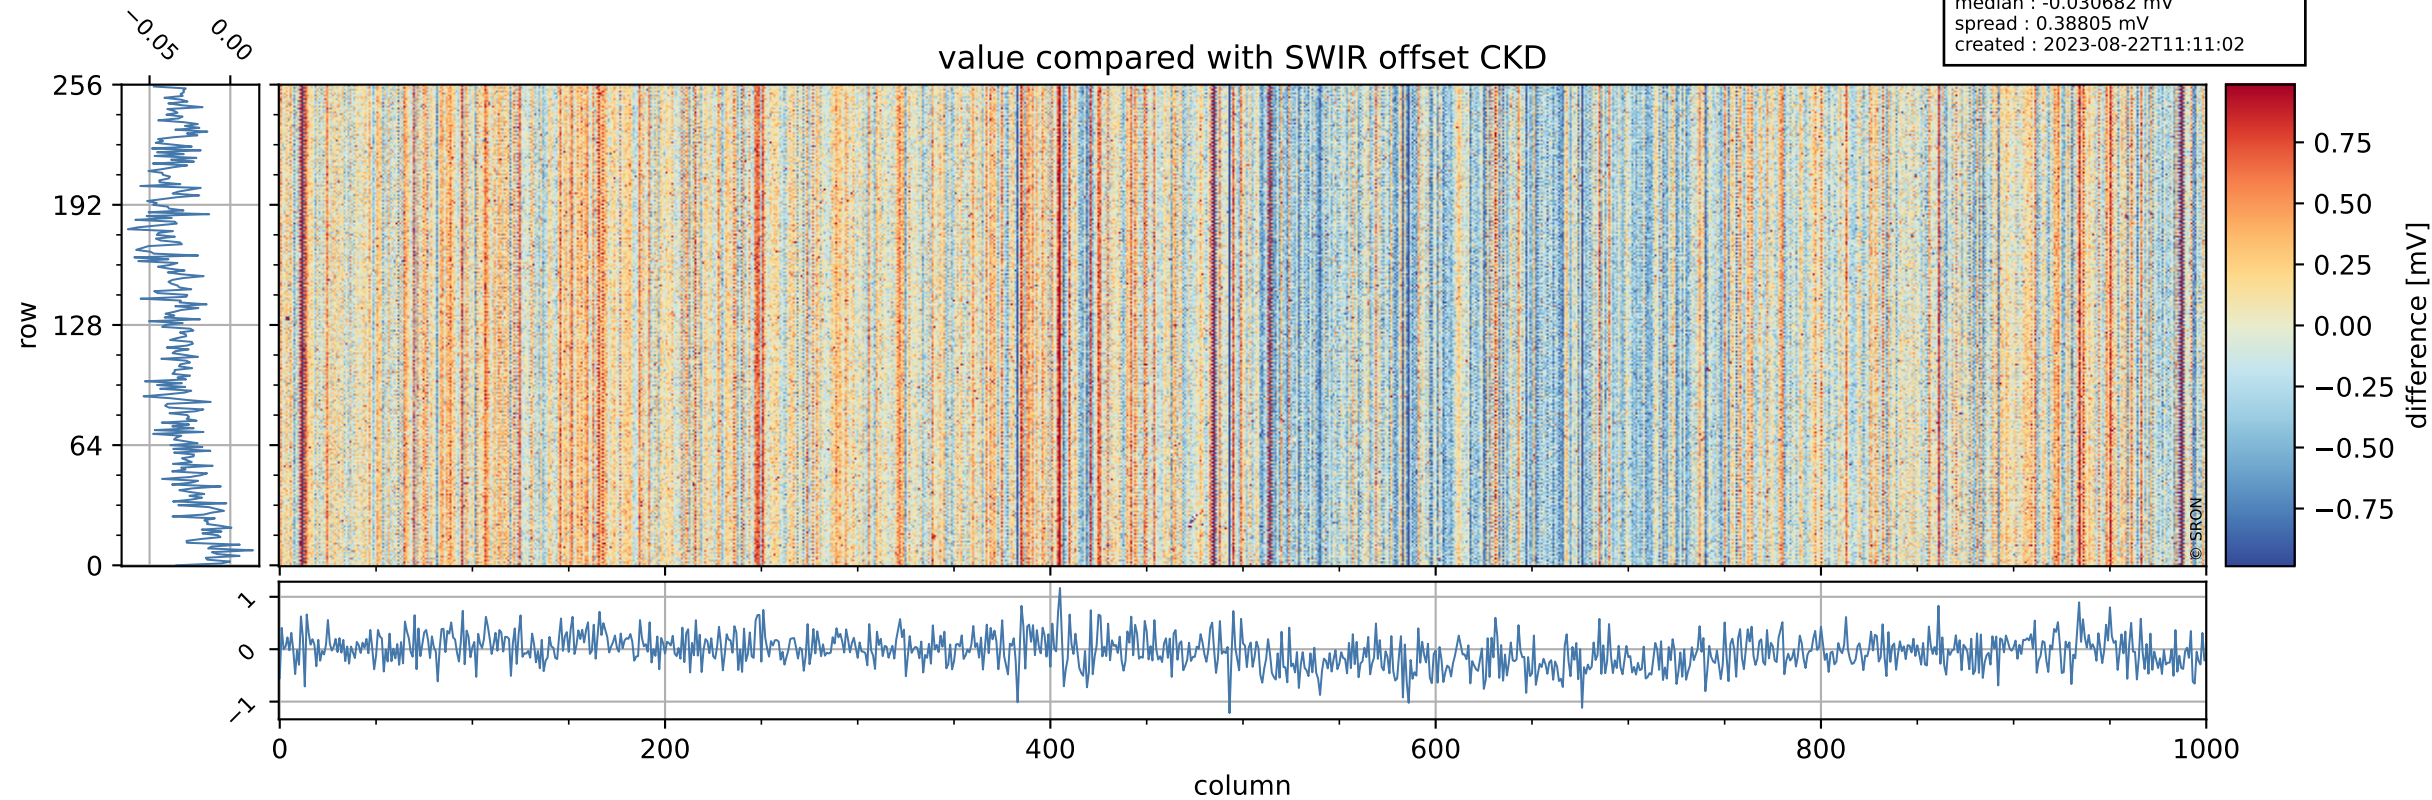

Tropomi SWIR offset (beta nominal)

orbits : 20 in [18802, 18847]
coverage : 2021-05-30 / 2021-06-02
median : 0.52598 V
spread : 0.035913 V
created : 2023-08-22T11:11:02

value detector map

Tropomi SWIR offset (beta nominal)

orbits : 20 in [18802, 18847]
coverage : 2021-05-30 / 2021-06-02
median : 30.471 μV
spread : 15.258 μV
created : 2023-08-22T11:11:02

Tropomi SWIR offset (beta nominal)

orbits : 20 in [18802, 18847]
coverage : 2021-05-30 / 2021-06-02
median : -0.030682 mV
spread : 0.38805 mV
created : 2023-08-22T11:11:02

value compared with SWIR offset CKD

Tropomi SWIR offset (beta nominal) ground-tracks of Sentinel-5P

orbits : 20 in [18802, 18847]
coverage : 2021-05-30 / 2021-06-02
created : 2023-08-22T11:11:03

Tropomi SWIR offset (beta nominal)

orbits : [1867, 18847]
coverage : 2018-02-20 / 2021-06-02
created : 2023-08-22T11:11:03

trend of detector median & temperatures