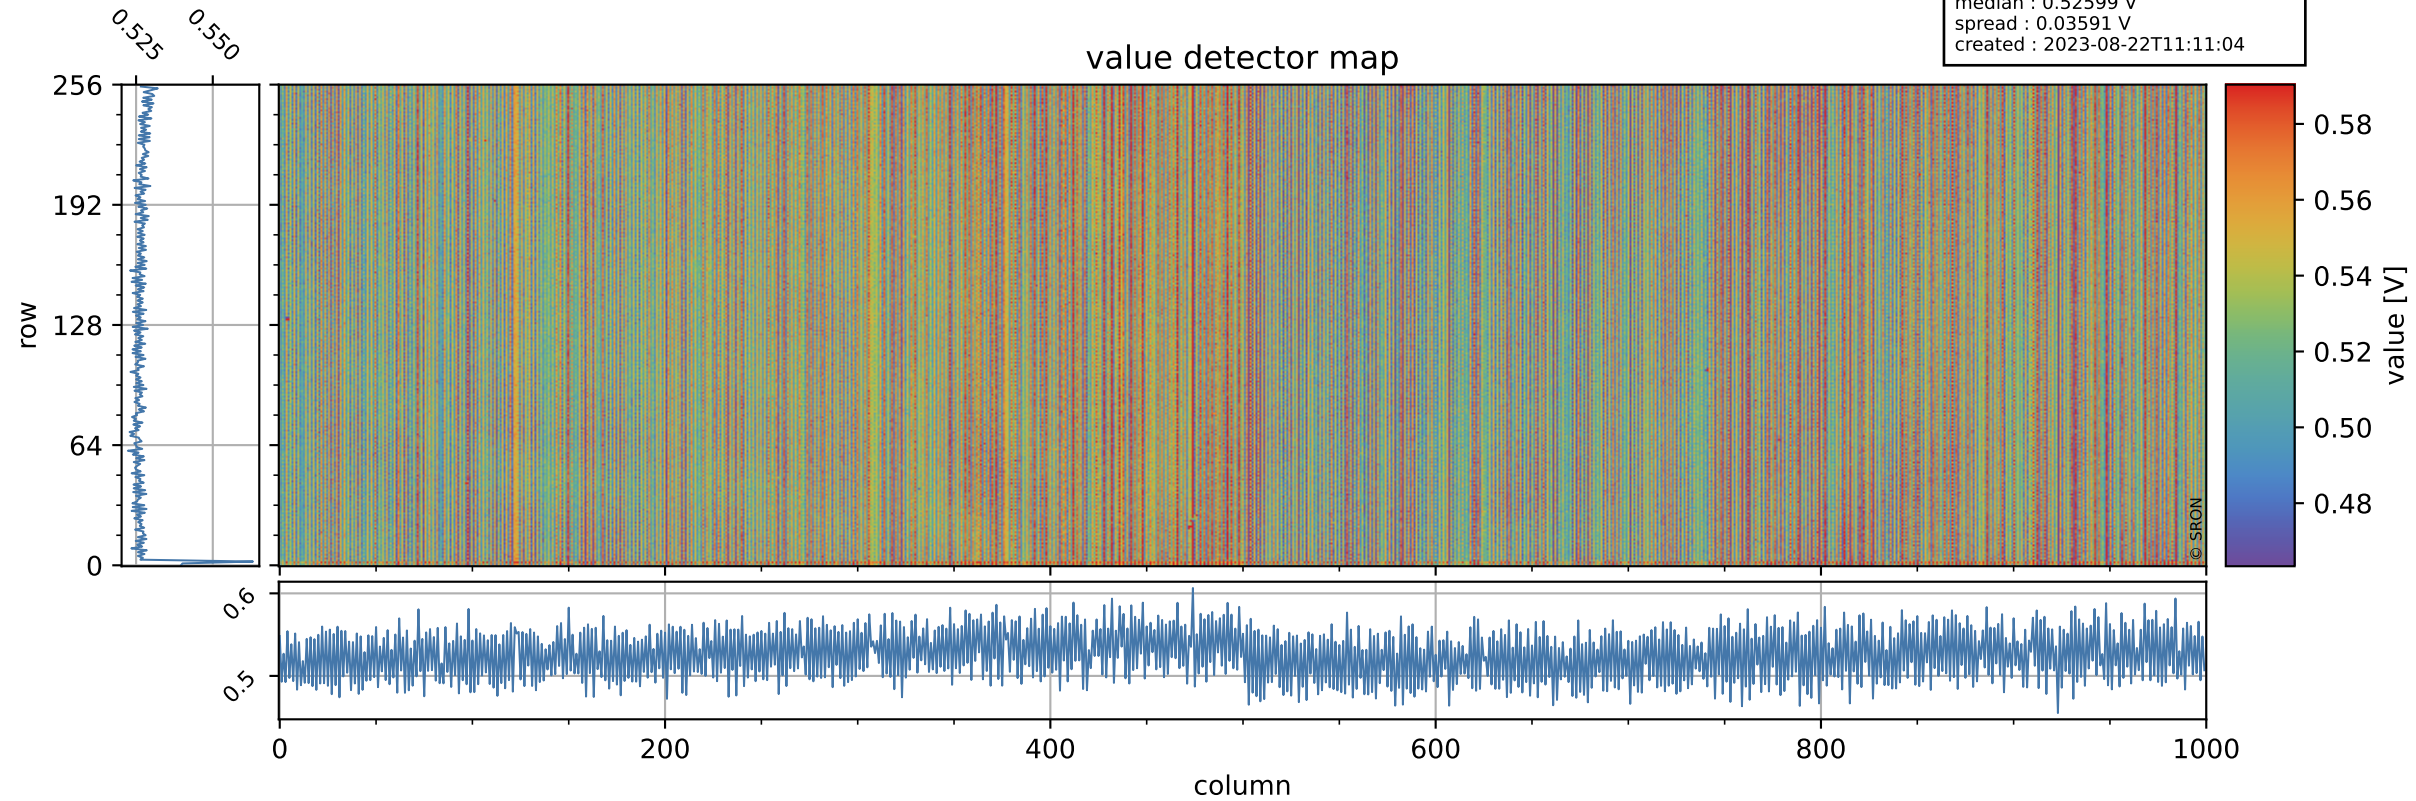

Tropomi SWIR offset (beta nominal)

orbits : 18 in [18847, 18892]
coverage : 2021-06-03 / 2021-06-06
median : 0.52599 V
spread : 0.03591 V
created : 2023-08-22T11:11:04

value detector map

Tropomi SWIR offset (beta nominal)

orbits : 18 in [18847, 18892]
coverage : 2021-06-03 / 2021-06-06
median : 31.292 μV
spread : 15.52 μV
created : 2023-08-22T11:11:04

Tropomi SWIR offset (beta nominal)

orbits : 18 in [18847, 18892]
coverage : 2021-06-03 / 2021-06-06
median : -0.021431 mV
spread : 0.38618 mV
created : 2023-08-22T11:11:05

value compared with SWIR offset CKD

Tropomi SWIR offset (beta nominal) ground-tracks of Sentinel-5P

orbits : 18 in [18847, 18892]
coverage : 2021-06-03 / 2021-06-06
created : 2023-08-22T11:11:05

Tropomi SWIR offset (beta nominal)

orbits : [1867, 18892]
coverage : 2018-02-20 / 2021-06-06
created : 2023-08-22T11:11:05

trend of detector median & temperatures