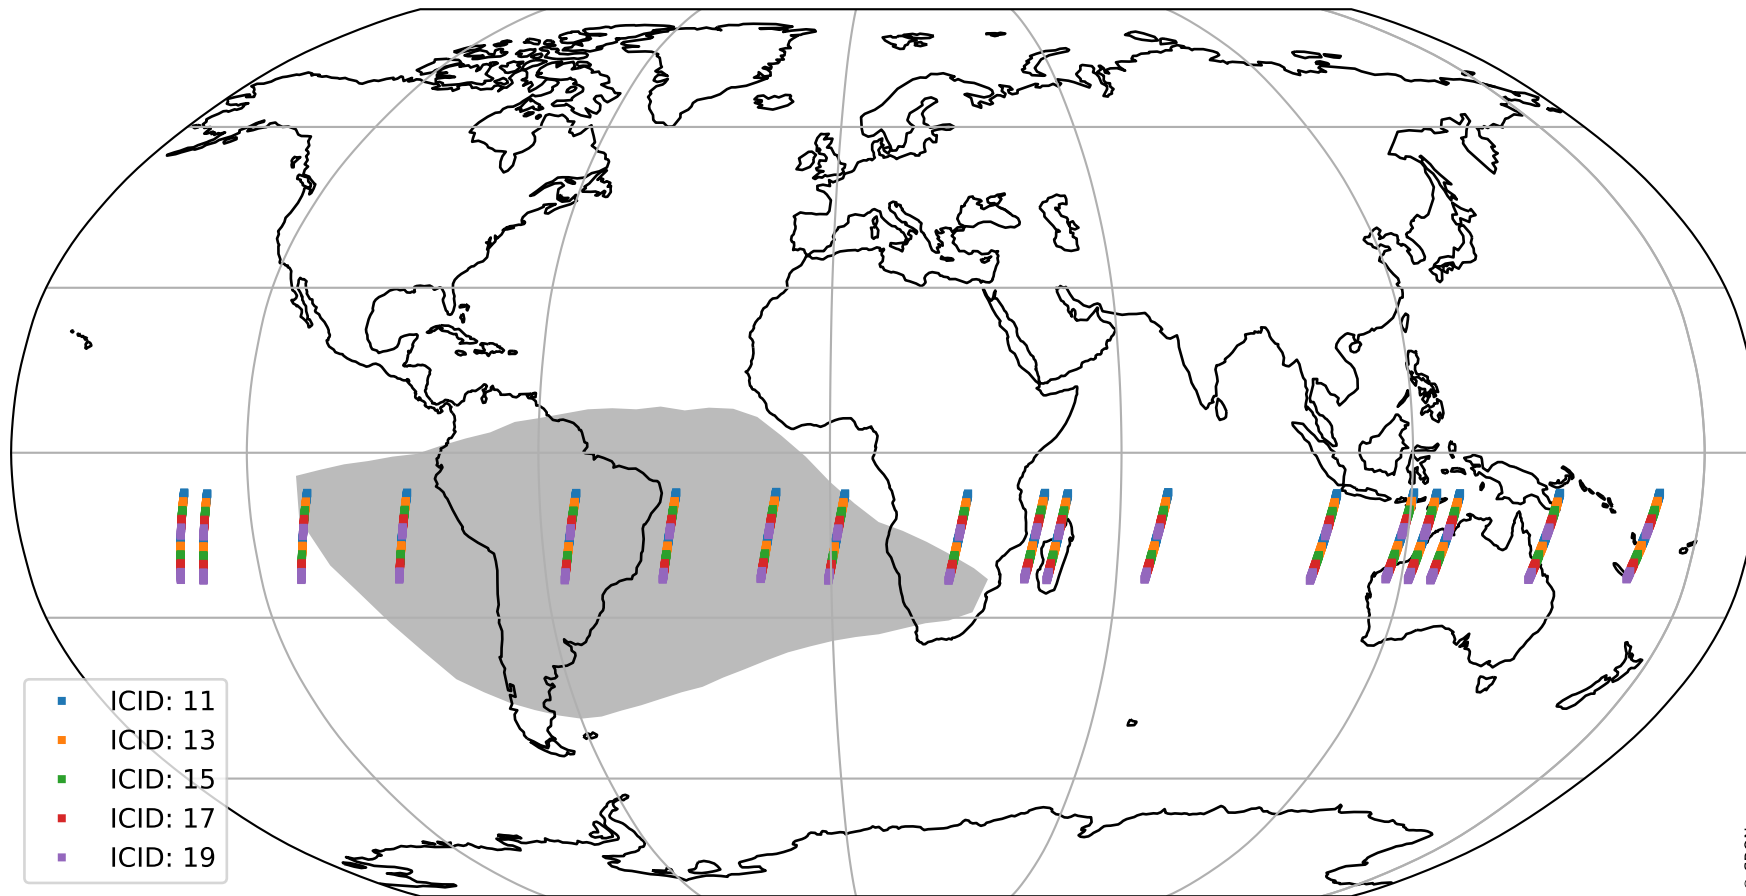

Tropomi SWIR offset (beta nominal)

orbits : 18 in [18847, 18892]
coverage : 2021-06-03 / 2021-06-06
median : 0.52599 V
spread : 0.03591 V
created : 2023-08-22T11:11:04

value detector map

Tropomi SWIR offset (beta nominal)

orbits : 18 in [18847, 18892]
coverage : 2021-06-03 / 2021-06-06
median : 31.292 μV
spread : 15.52 μV
created : 2023-08-22T11:11:04

Tropomi SWIR offset (beta nominal)

orbits : 18 in [18847, 18892]
coverage : 2021-06-03 / 2021-06-06
median : -0.021431 mV
spread : 0.38618 mV
created : 2023-08-22T11:11:05

value compared with SWIR offset CKD

Tropomi SWIR offset (beta nominal) ground-tracks of Sentinel-5P

orbits : 18 in [18847, 18892]
coverage : 2021-06-03 / 2021-06-06
created : 2023-08-22T11:11:05

Tropomi SWIR offset (beta nominal)

orbits : [1867, 18892]
coverage : 2018-02-20 / 2021-06-06
created : 2023-08-22T11:11:05

trend of detector median & temperatures