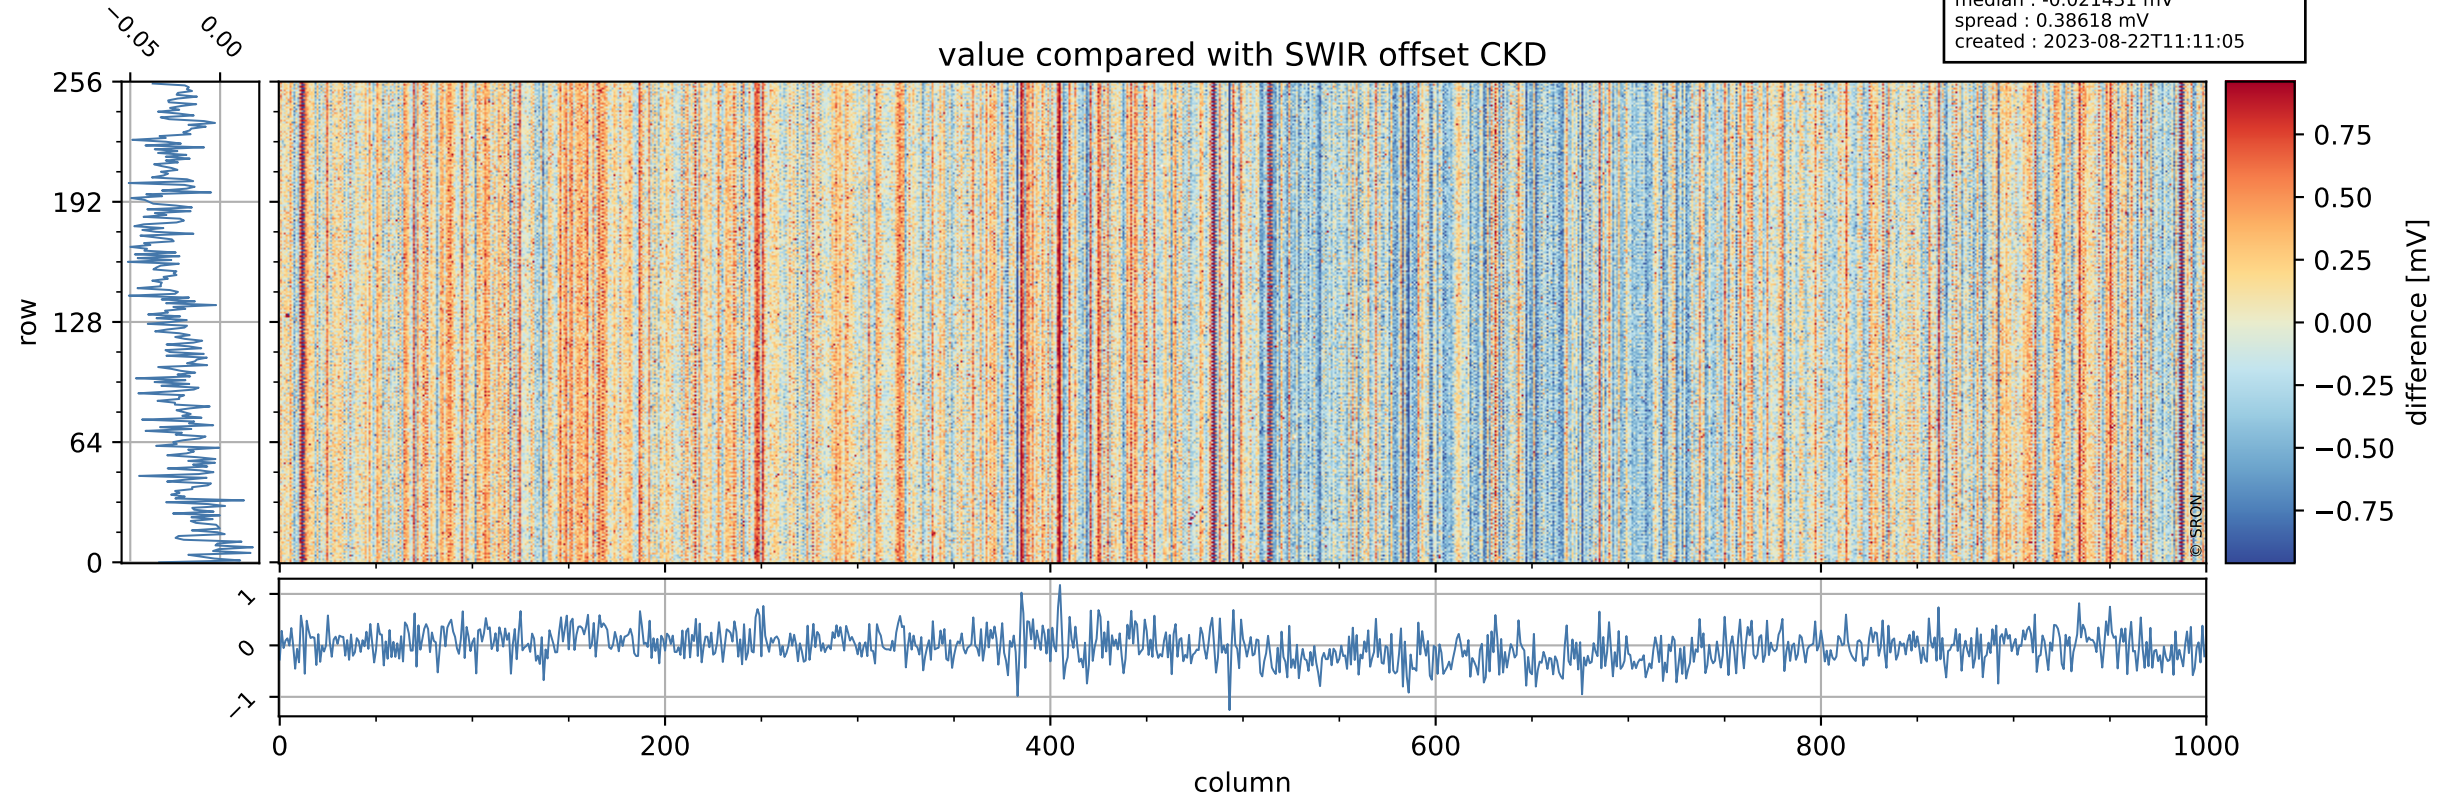

Tropomi SWIR offset (beta nominal)

orbits : 18 in [18847, 18892]
coverage : 2021-06-03 / 2021-06-06
median : 0.52599 V
spread : 0.03591 V
created : 2023-08-22T11:11:04

value detector map

Tropomi SWIR offset (beta nominal)

orbits : 18 in [18847, 18892]
coverage : 2021-06-03 / 2021-06-06
median : 31.292 μV
spread : 15.52 μV
created : 2023-08-22T11:11:04

Tropomi SWIR offset (beta nominal)

orbits : 18 in [18847, 18892]
coverage : 2021-06-03 / 2021-06-06
median : -0.021431 mV
spread : 0.38618 mV
created : 2023-08-22T11:11:05

value compared with SWIR offset CKD

Tropomi SWIR offset (beta nominal) ground-tracks of Sentinel-5P

orbits : 18 in [18847, 18892]
coverage : 2021-06-03 / 2021-06-06
created : 2023-08-22T11:11:05

Tropomi SWIR offset (beta nominal)

orbits : [1867, 18892]
coverage : 2018-02-20 / 2021-06-06
created : 2023-08-22T11:11:05

trend of detector median & temperatures