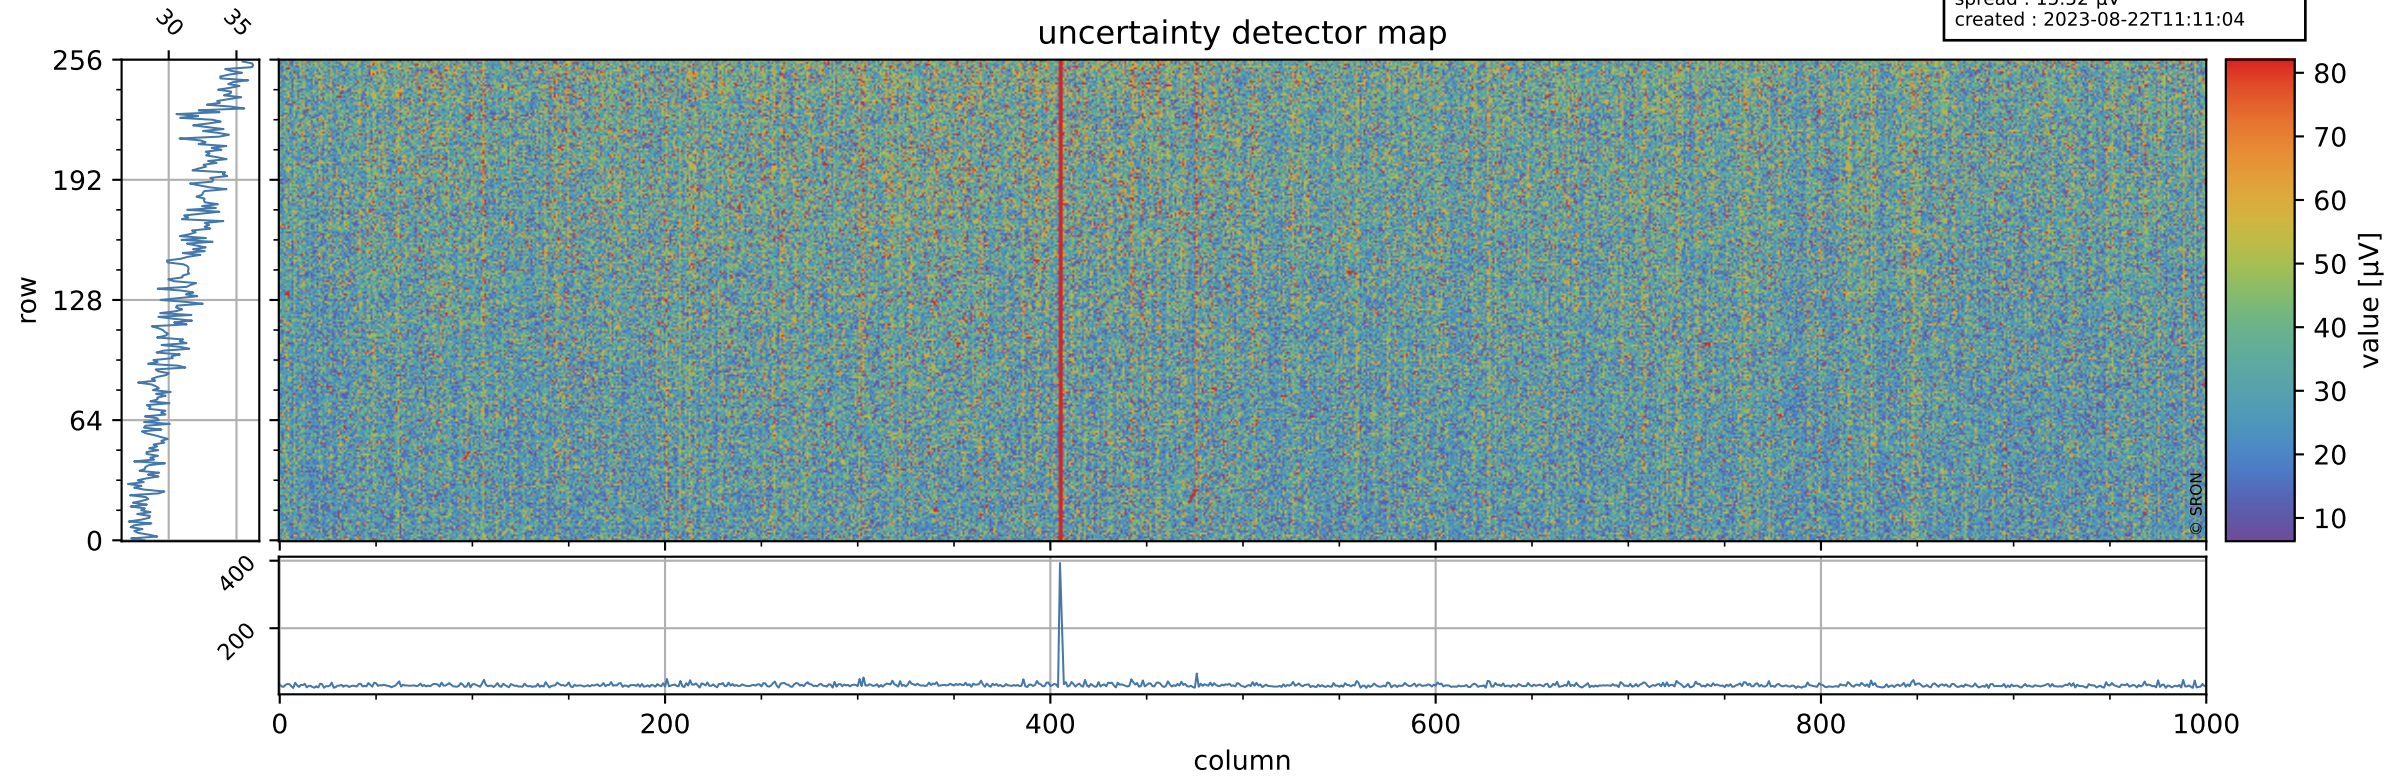

Tropomi SWIR offset (beta nominal)

orbits : 18 in [18847, 18892]
coverage : 2021-06-03 / 2021-06-06
median : 0.52599 V
spread : 0.03591 V
created : 2023-08-22T11:11:04

value detector map

Tropomi SWIR offset (beta nominal)

orbits : 18 in [18847, 18892]
coverage : 2021-06-03 / 2021-06-06
median : 31.292 μV
spread : 15.52 μV
created : 2023-08-22T11:11:04

Tropomi SWIR offset (beta nominal)

orbits : 18 in [18847, 18892]
coverage : 2021-06-03 / 2021-06-06
median : -0.021431 mV
spread : 0.38618 mV
created : 2023-08-22T11:11:05

value compared with SWIR offset CKD

Tropomi SWIR offset (beta nominal) ground-tracks of Sentinel-5P

orbits : 18 in [18847, 18892]
coverage : 2021-06-03 / 2021-06-06
created : 2023-08-22T11:11:05

Tropomi SWIR offset (beta nominal)

orbits : [1867, 18892]
coverage : 2018-02-20 / 2021-06-06
created : 2023-08-22T11:11:05

trend of detector median & temperatures