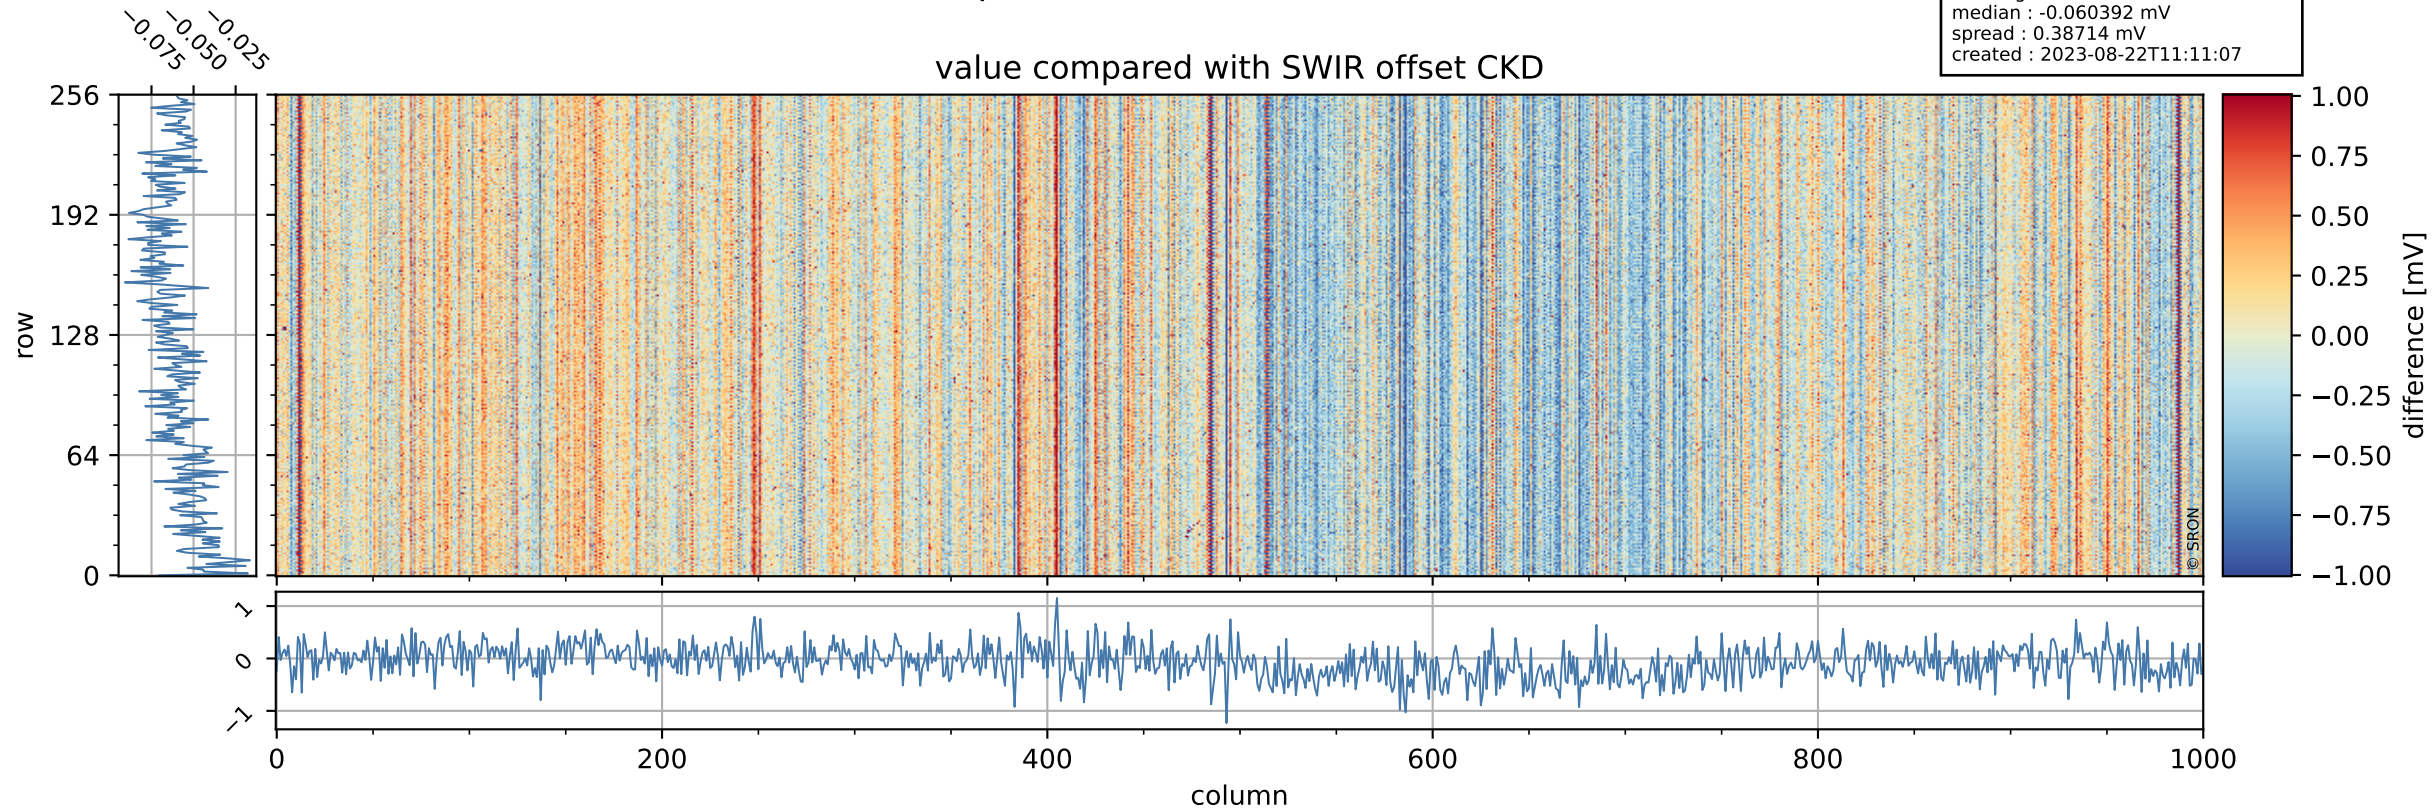

Tropomi SWIR offset (beta nominal)

orbits : 20 in [18892, 18937]
coverage : 2021-06-06 / 2021-06-09
median : 0.52595 V
spread : 0.035911 V
created : 2023-08-22T11:11:06

value detector map

Tropomi SWIR offset (beta nominal)

orbits : 20 in [18892, 18937]
coverage : 2021-06-06 / 2021-06-09
median : 33.5 μV
spread : 16.252 μV
created : 2023-08-22T11:11:06

Tropomi SWIR offset (beta nominal)

orbits : 20 in [18892, 18937]
coverage : 2021-06-06 / 2021-06-09
median : -0.060392 mV
spread : 0.38714 mV
created : 2023-08-22T11:11:07

value compared with SWIR offset CKD

Tropomi SWIR offset (beta nominal) ground-tracks of Sentinel-5P

orbits : 20 in [18892, 18937]
coverage : 2021-06-06 / 2021-06-09
created : 2023-08-22T11:11:07

Tropomi SWIR offset (beta nominal)

orbits : [1867, 18937]
coverage : 2018-02-20 / 2021-06-09
created : 2023-08-22T11:11:07

trend of detector median & temperatures