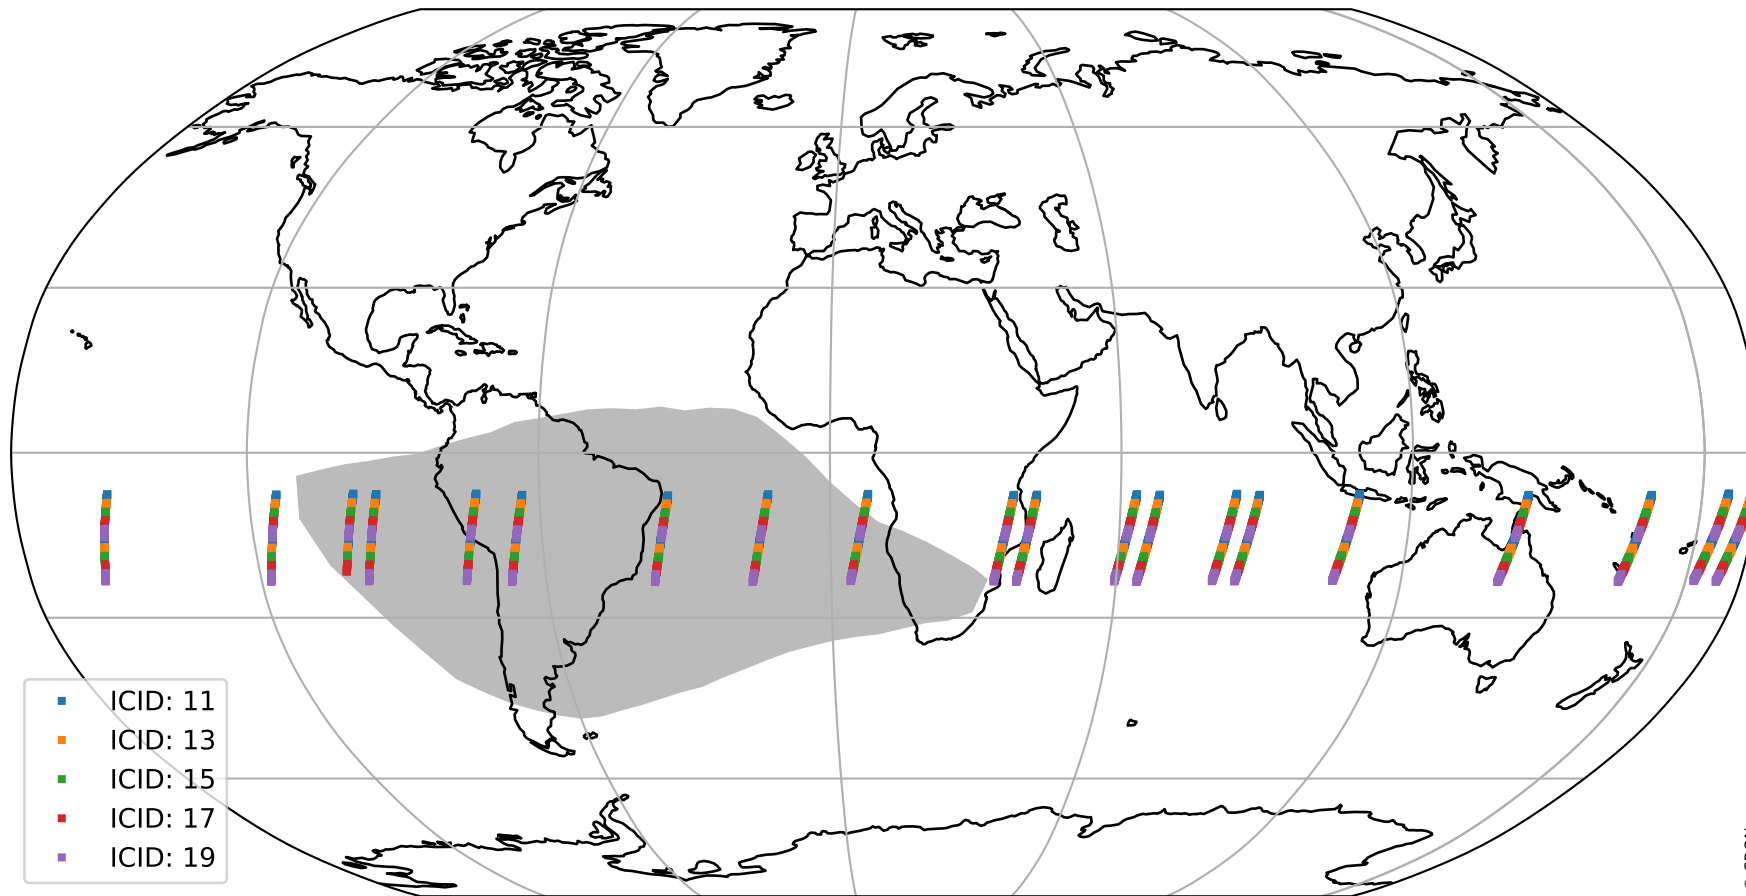

Tropomi SWIR offset (beta nominal)

orbits : 20 in [18892, 18937]
coverage : 2021-06-06 / 2021-06-09
median : 0.52595 V
spread : 0.035911 V
created : 2023-08-22T11:11:06

value detector map

Tropomi SWIR offset (beta nominal)

orbits : 20 in [18892, 18937]
coverage : 2021-06-06 / 2021-06-09
median : 33.5 μV
spread : 16.252 μV
created : 2023-08-22T11:11:06

Tropomi SWIR offset (beta nominal)

orbits : 20 in [18892, 18937]
coverage : 2021-06-06 / 2021-06-09
median : -0.060392 mV
spread : 0.38714 mV
created : 2023-08-22T11:11:07

value compared with SWIR offset CKD

Tropomi SWIR offset (beta nominal) ground-tracks of Sentinel-5P

orbits : 20 in [18892, 18937]
coverage : 2021-06-06 / 2021-06-09
created : 2023-08-22T11:11:07

Tropomi SWIR offset (beta nominal)

orbits : [1867, 18937]
coverage : 2018-02-20 / 2021-06-09
created : 2023-08-22T11:11:07

trend of detector median & temperatures