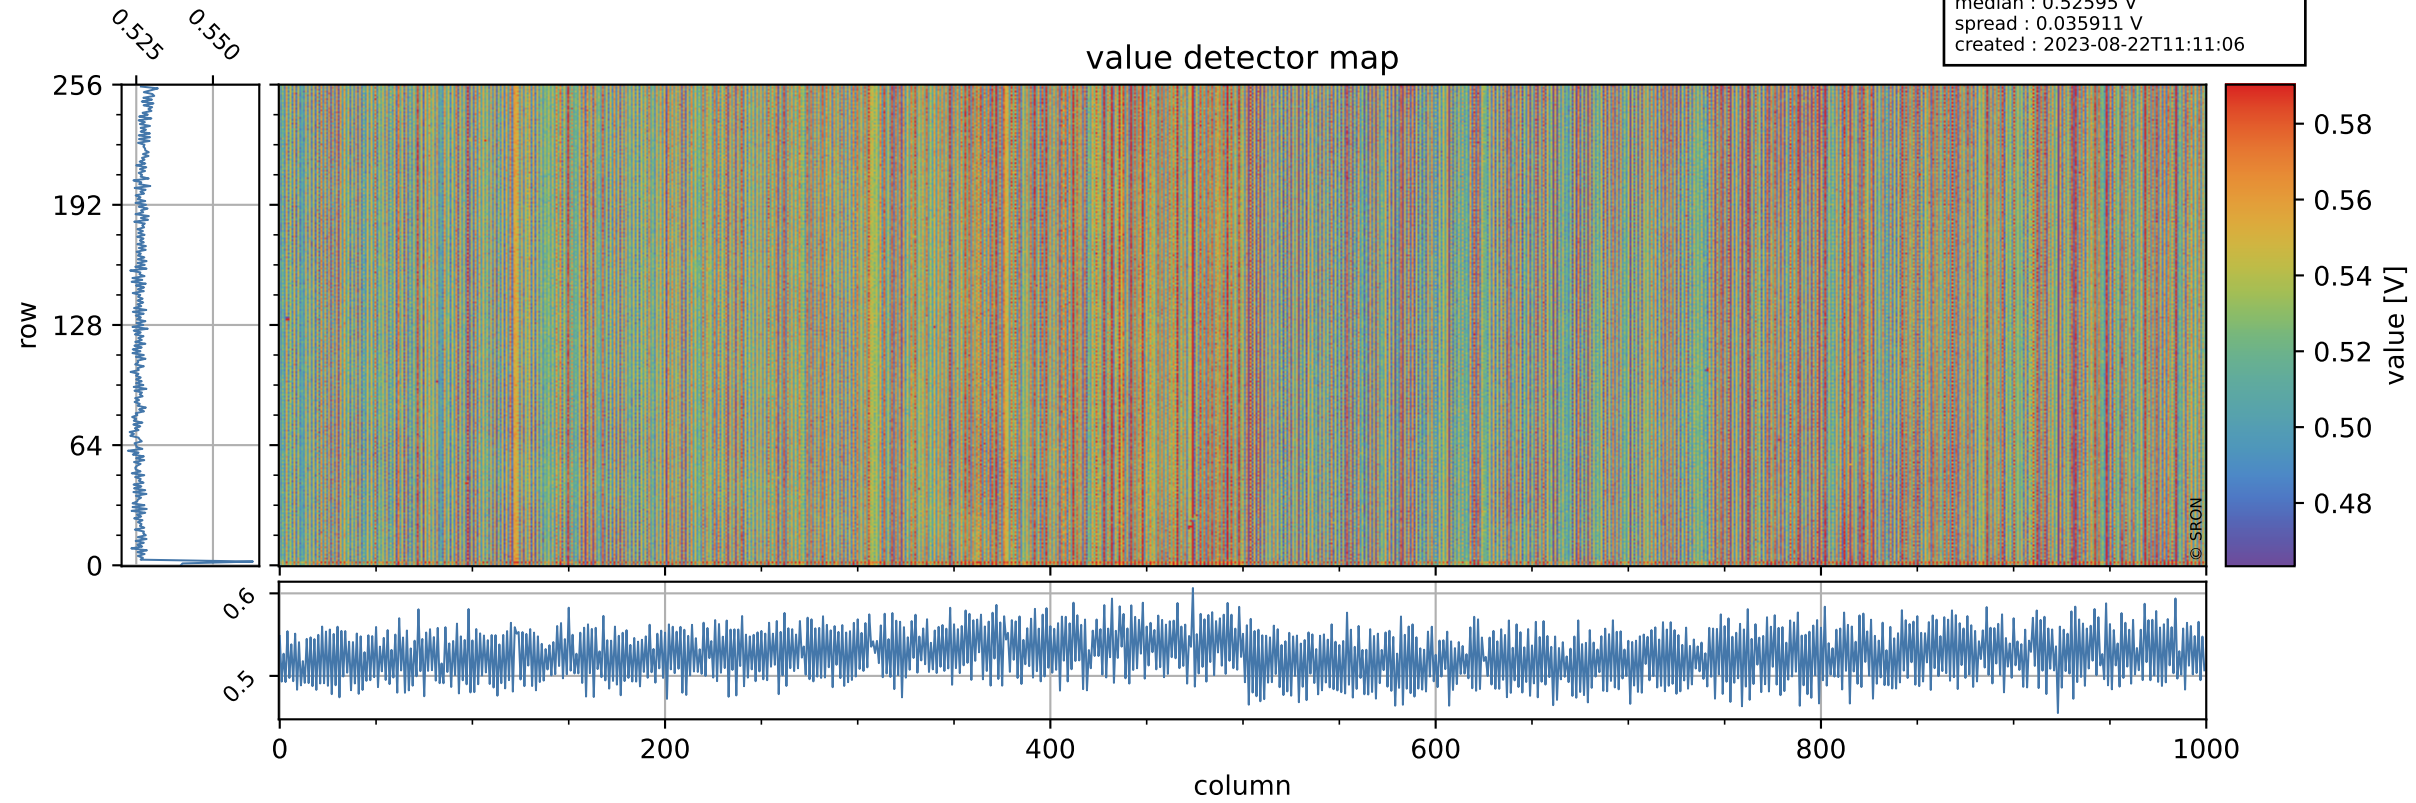

Tropomi SWIR offset (beta nominal)

orbits : 20 in [18892, 18937]
coverage : 2021-06-06 / 2021-06-09
median : 0.52595 V
spread : 0.035911 V
created : 2023-08-22T11:11:06

value detector map

Tropomi SWIR offset (beta nominal)

orbits : 20 in [18892, 18937]
coverage : 2021-06-06 / 2021-06-09
median : 33.5 μV
spread : 16.252 μV
created : 2023-08-22T11:11:06

Tropomi SWIR offset (beta nominal)

orbits : 20 in [18892, 18937]
coverage : 2021-06-06 / 2021-06-09
median : -0.060392 mV
spread : 0.38714 mV
created : 2023-08-22T11:11:07

value compared with SWIR offset CKD

Tropomi SWIR offset (beta nominal) ground-tracks of Sentinel-5P

orbits : 20 in [18892, 18937]
coverage : 2021-06-06 / 2021-06-09
created : 2023-08-22T11:11:07

Tropomi SWIR offset (beta nominal)

orbits : [1867, 18937]
coverage : 2018-02-20 / 2021-06-09
created : 2023-08-22T11:11:07

trend of detector median & temperatures