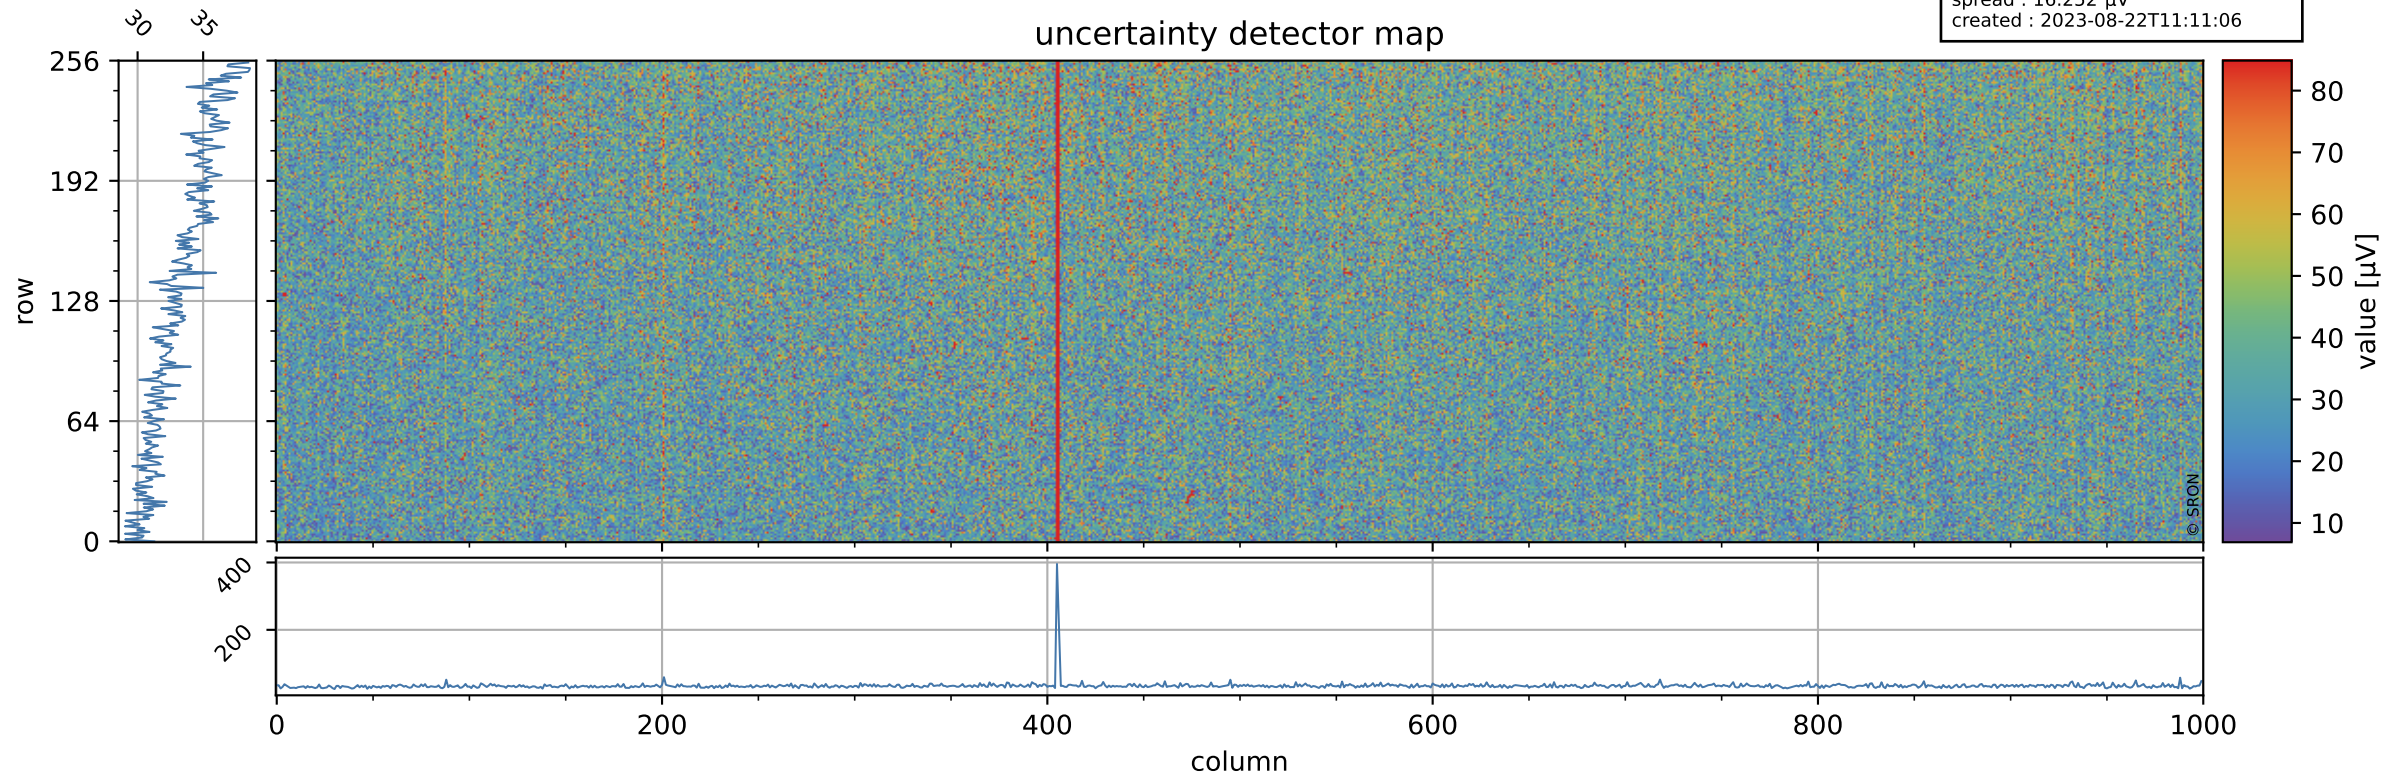

Tropomi SWIR offset (beta nominal)

orbits : 20 in [18892, 18937]
coverage : 2021-06-06 / 2021-06-09
median : 0.52595 V
spread : 0.035911 V
created : 2023-08-22T11:11:06

value detector map

Tropomi SWIR offset (beta nominal)

orbits : 20 in [18892, 18937]
coverage : 2021-06-06 / 2021-06-09
median : 33.5 μV
spread : 16.252 μV
created : 2023-08-22T11:11:06

Tropomi SWIR offset (beta nominal)

orbits : 20 in [18892, 18937]
coverage : 2021-06-06 / 2021-06-09
median : -0.060392 mV
spread : 0.38714 mV
created : 2023-08-22T11:11:07

value compared with SWIR offset CKD

Tropomi SWIR offset (beta nominal) ground-tracks of Sentinel-5P

orbits : 20 in [18892, 18937]
coverage : 2021-06-06 / 2021-06-09
created : 2023-08-22T11:11:07

Tropomi SWIR offset (beta nominal)

orbits : [1867, 18937]
coverage : 2018-02-20 / 2021-06-09
created : 2023-08-22T11:11:07

trend of detector median & temperatures