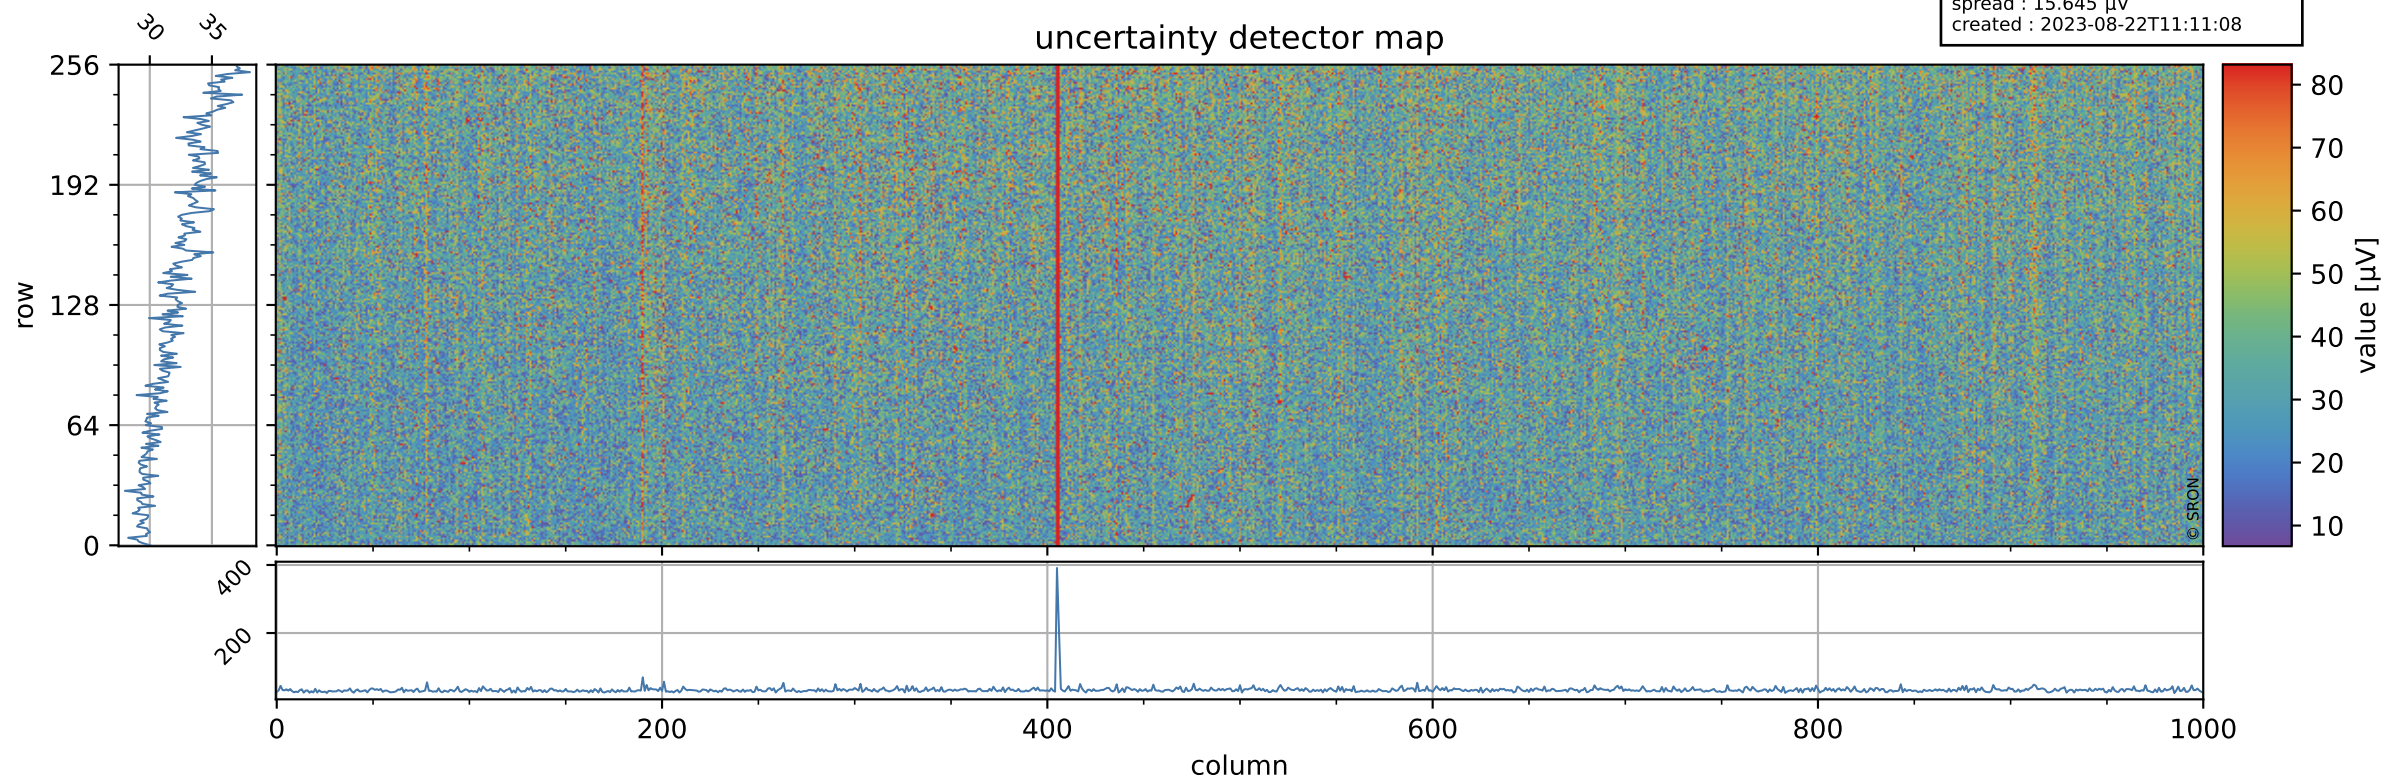

Tropomi SWIR offset (beta nominal)

orbits : 19 in [18937, 18982]
coverage : 2021-06-09 / 2021-06-12
median : 0.52595 V
spread : 0.035912 V
created : 2023-08-22T11:11:08

value detector map

Tropomi SWIR offset (beta nominal)

orbits : 19 in [18937, 18982]
coverage : 2021-06-09 / 2021-06-12
median : 32.37 μV
spread : 15.645 μV
created : 2023-08-22T11:11:08

Tropomi SWIR offset (beta nominal)

orbits : 19 in [18937, 18982]
coverage : 2021-06-09 / 2021-06-12
median : -0.058813 mV
spread : 0.38424 mV
created : 2023-08-22T11:11:09

value compared with SWIR offset CKD

Tropomi SWIR offset (beta nominal) ground-tracks of Sentinel-5P

orbits : 19 in [18937, 18982]
coverage : 2021-06-09 / 2021-06-12
created : 2023-08-22T11:11:09

Tropomi SWIR offset (beta nominal)

orbits : [1867, 18982]
coverage : 2018-02-20 / 2021-06-12
created : 2023-08-22T11:11:09

trend of detector median & temperatures