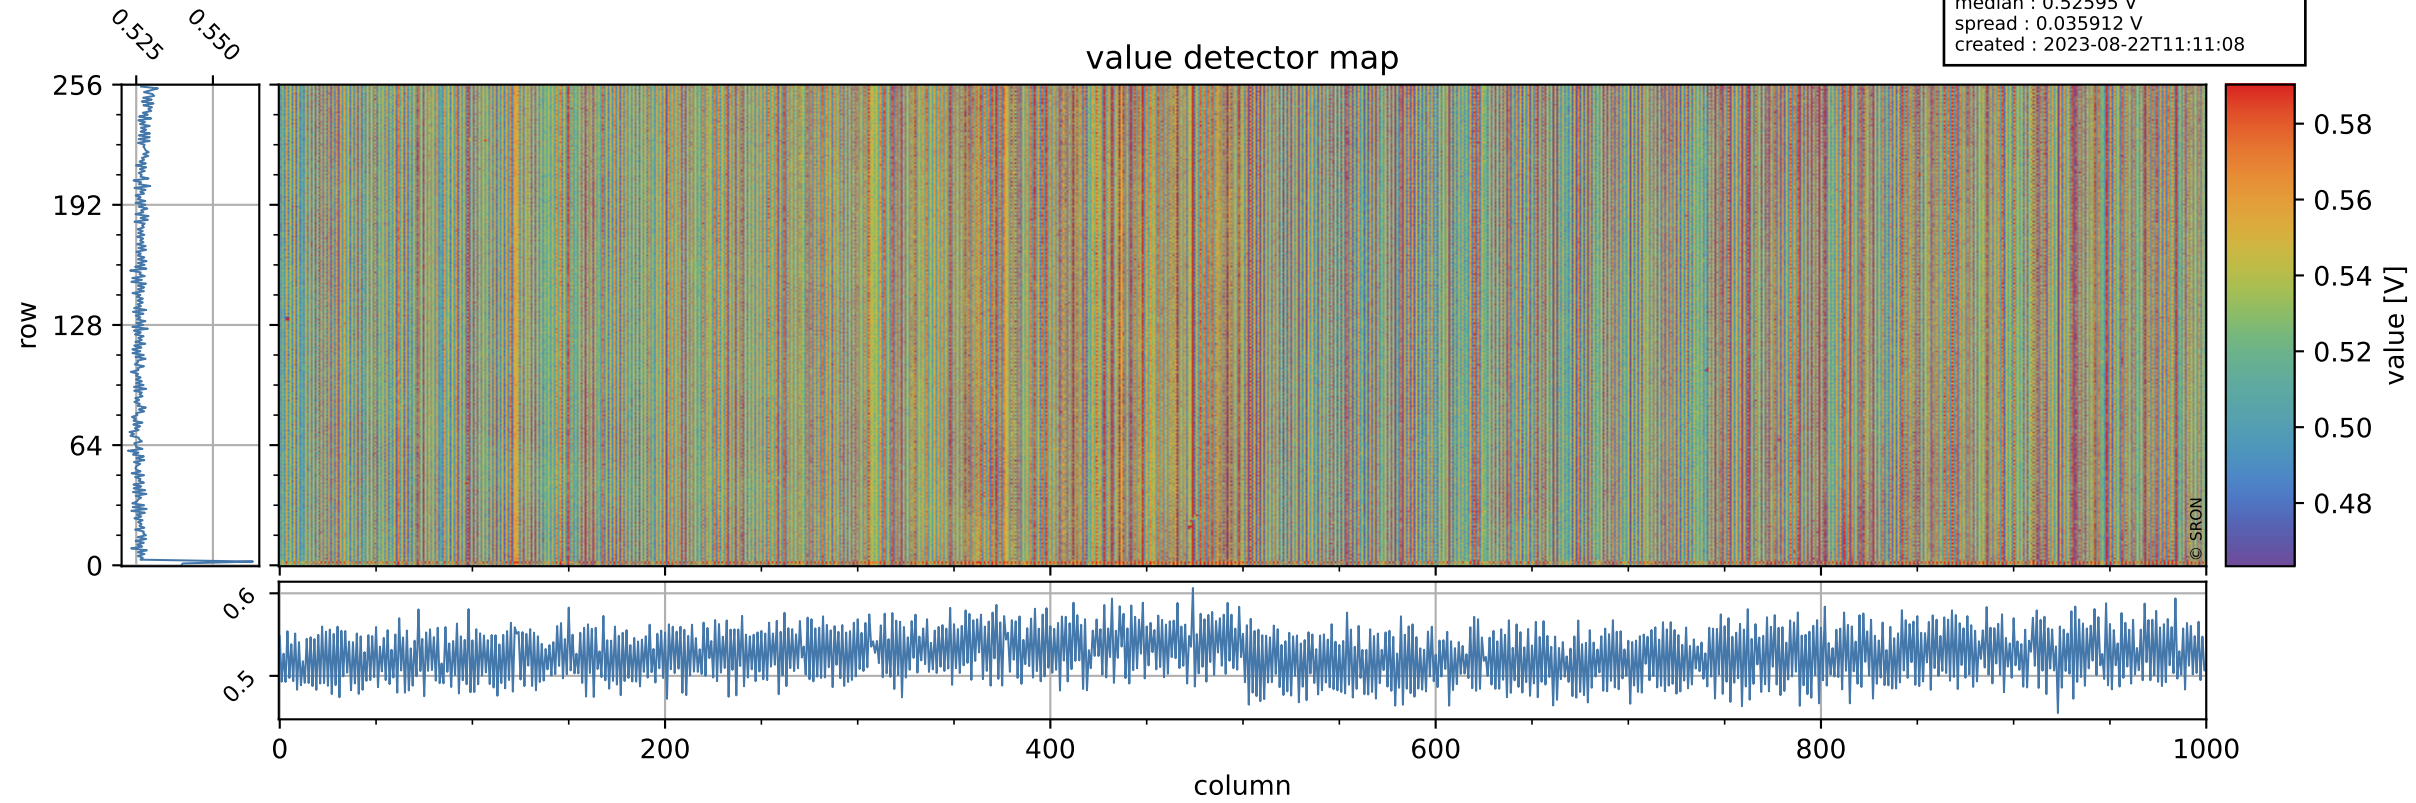

Tropomi SWIR offset (beta nominal)

orbits : 19 in [18937, 18982]
coverage : 2021-06-09 / 2021-06-12
median : 0.52595 V
spread : 0.035912 V
created : 2023-08-22T11:11:08

value detector map

Tropomi SWIR offset (beta nominal)

orbits : 19 in [18937, 18982]
coverage : 2021-06-09 / 2021-06-12
median : 32.37 μV
spread : 15.645 μV
created : 2023-08-22T11:11:08

Tropomi SWIR offset (beta nominal)

orbits : 19 in [18937, 18982]
coverage : 2021-06-09 / 2021-06-12
median : -0.058813 mV
spread : 0.38424 mV
created : 2023-08-22T11:11:09

value compared with SWIR offset CKD

Tropomi SWIR offset (beta nominal) ground-tracks of Sentinel-5P

orbits : 19 in [18937, 18982]
coverage : 2021-06-09 / 2021-06-12
created : 2023-08-22T11:11:09

Tropomi SWIR offset (beta nominal)

orbits : [1867, 18982]
coverage : 2018-02-20 / 2021-06-12
created : 2023-08-22T11:11:09

trend of detector median & temperatures