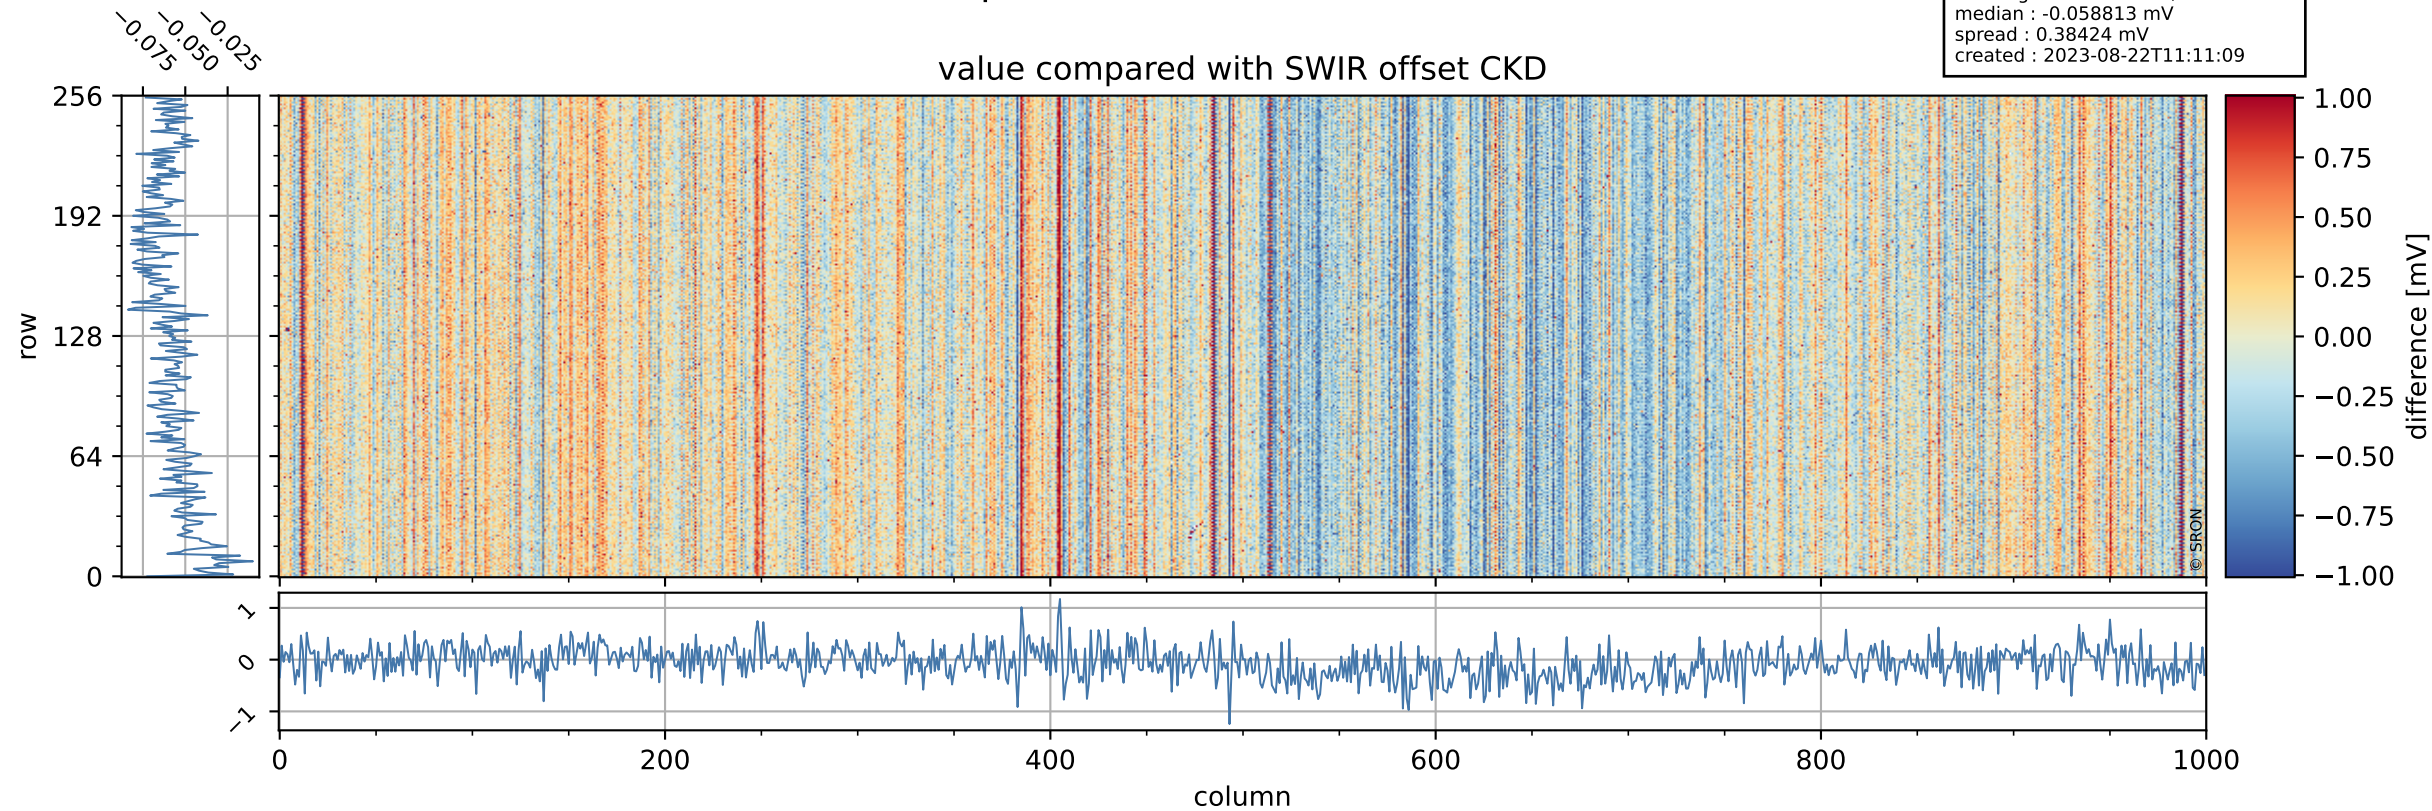

Tropomi SWIR offset (beta nominal)

orbits : 19 in [18937, 18982]
coverage : 2021-06-09 / 2021-06-12
median : 0.52595 V
spread : 0.035912 V
created : 2023-08-22T11:11:08

value detector map

Tropomi SWIR offset (beta nominal)

orbits : 19 in [18937, 18982]
coverage : 2021-06-09 / 2021-06-12
median : 32.37 μV
spread : 15.645 μV
created : 2023-08-22T11:11:08

Tropomi SWIR offset (beta nominal)

orbits : 19 in [18937, 18982]
coverage : 2021-06-09 / 2021-06-12
median : -0.058813 mV
spread : 0.38424 mV
created : 2023-08-22T11:11:09

value compared with SWIR offset CKD

Tropomi SWIR offset (beta nominal) ground-tracks of Sentinel-5P

orbits : 19 in [18937, 18982]
coverage : 2021-06-09 / 2021-06-12
created : 2023-08-22T11:11:09

Tropomi SWIR offset (beta nominal)

orbits : [1867, 18982]
coverage : 2018-02-20 / 2021-06-12
created : 2023-08-22T11:11:09

trend of detector median & temperatures