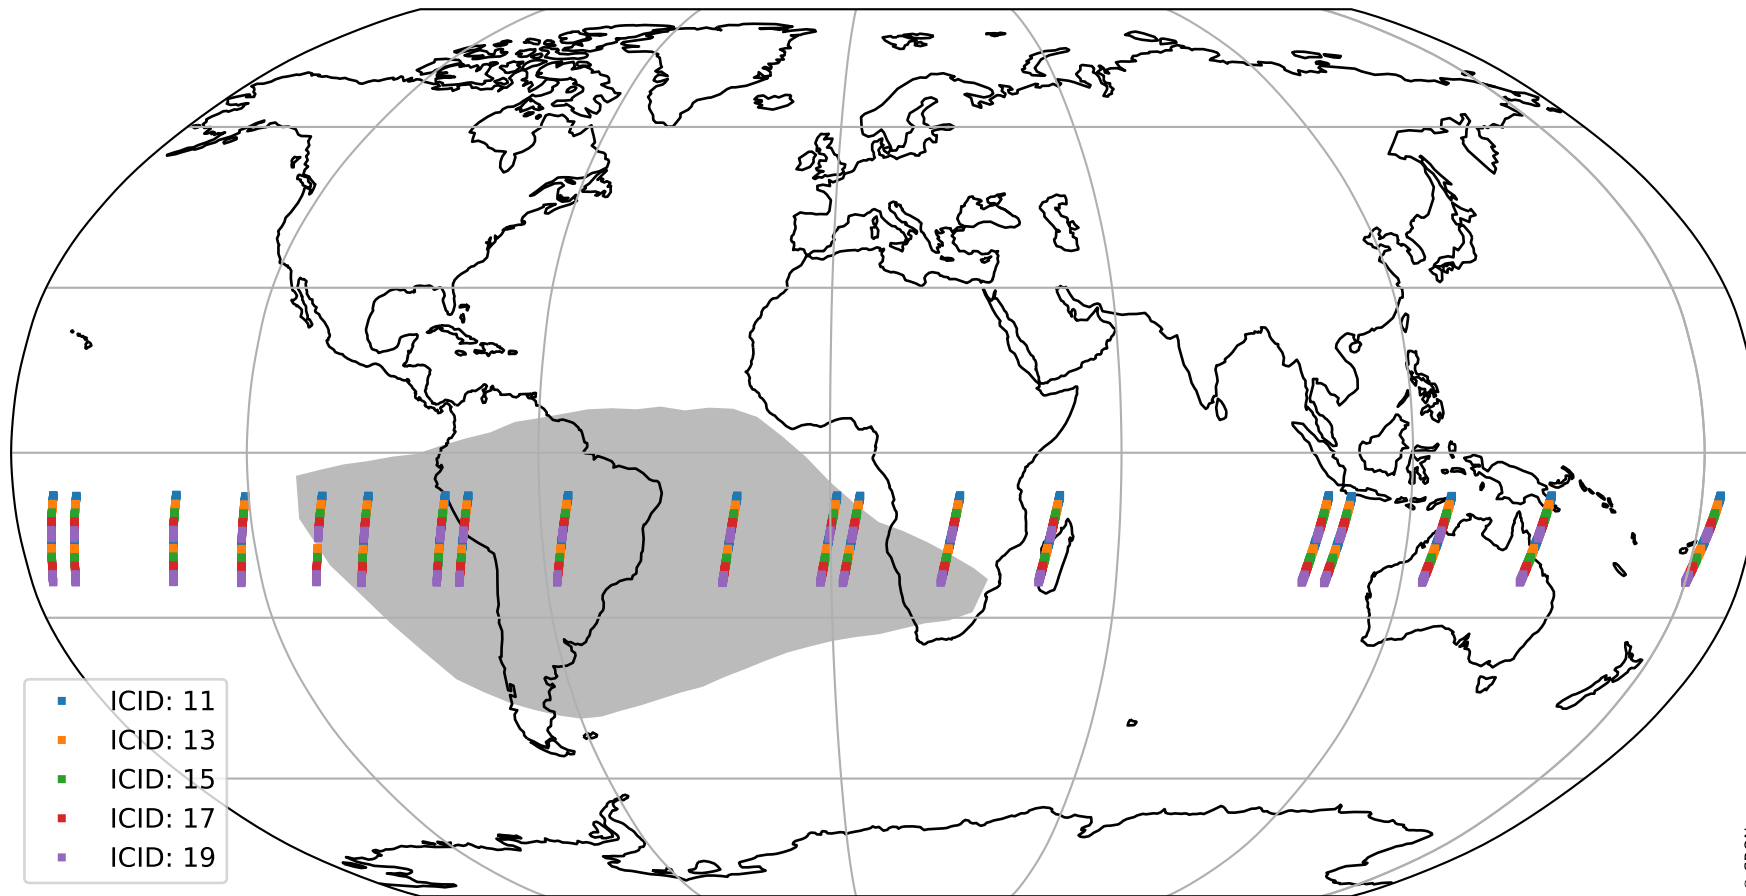

Tropomi SWIR offset (beta nominal)

orbits : 19 in [18937, 18982]
coverage : 2021-06-09 / 2021-06-12
median : 0.52595 V
spread : 0.035912 V
created : 2023-08-22T11:11:08

value detector map

Tropomi SWIR offset (beta nominal)

orbits : 19 in [18937, 18982]
coverage : 2021-06-09 / 2021-06-12
median : 32.37 μV
spread : 15.645 μV
created : 2023-08-22T11:11:08

Tropomi SWIR offset (beta nominal)

orbits : 19 in [18937, 18982]
coverage : 2021-06-09 / 2021-06-12
median : -0.058813 mV
spread : 0.38424 mV
created : 2023-08-22T11:11:09

value compared with SWIR offset CKD

Tropomi SWIR offset (beta nominal) ground-tracks of Sentinel-5P

orbits : 19 in [18937, 18982]
coverage : 2021-06-09 / 2021-06-12
created : 2023-08-22T11:11:09

Tropomi SWIR offset (beta nominal)

orbits : [1867, 18982]
coverage : 2018-02-20 / 2021-06-12
created : 2023-08-22T11:11:09

trend of detector median & temperatures