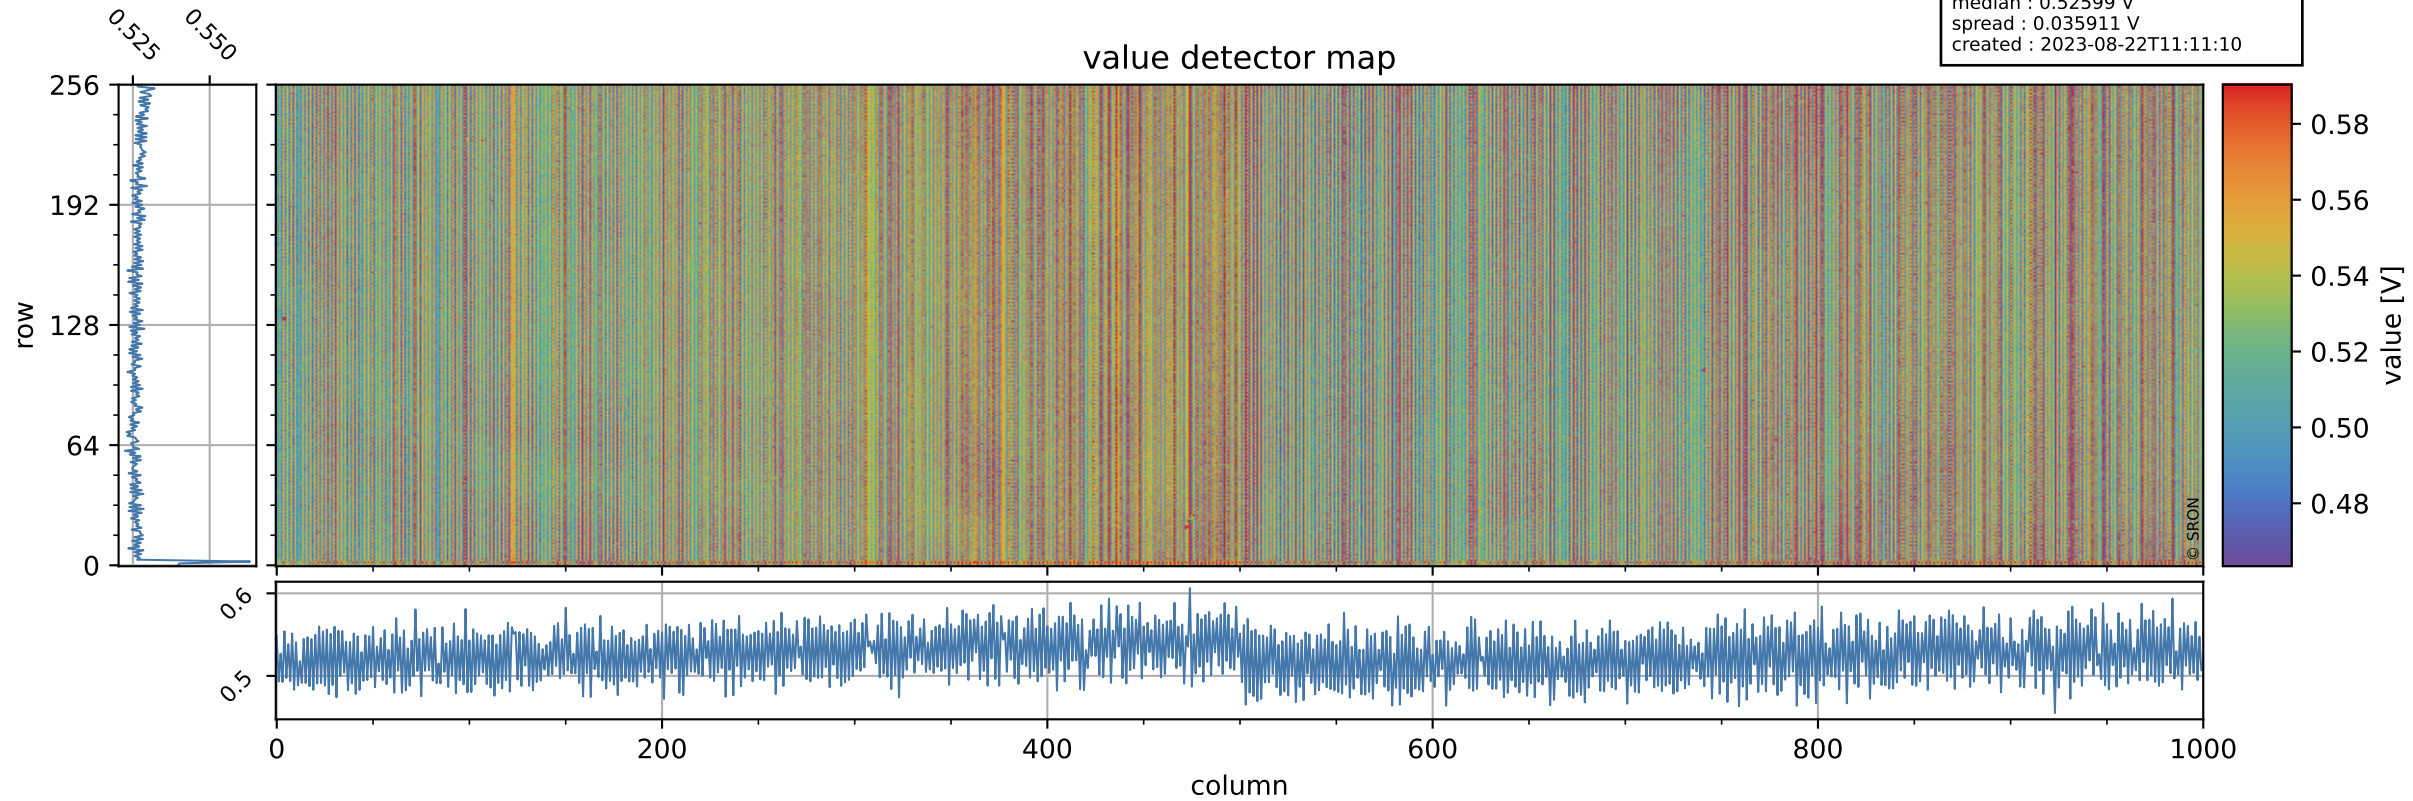

Tropomi SWIR offset (beta nominal)

orbits : 20 in [18982, 19027]
coverage : 2021-06-12 / 2021-06-15
median : 0.52599 V
spread : 0.035911 V
created : 2023-08-22T11:11:10

value detector map

Tropomi SWIR offset (beta nominal)

orbits : 20 in [18982, 19027]
coverage : 2021-06-12 / 2021-06-15
median : 29.947 μV
spread : 14.777 μV
created : 2023-08-22T11:11:11

Tropomi SWIR offset (beta nominal)

orbits : 20 in [18982, 19027]
coverage : 2021-06-12 / 2021-06-15
median : -0.024704 mV
spread : 0.38327 mV
created : 2023-08-22T11:11:11

value compared with SWIR offset CKD

Tropomi SWIR offset (beta nominal) ground-tracks of Sentinel-5P

orbits : 20 in [18982, 19027]
coverage : 2021-06-12 / 2021-06-15
created : 2023-08-22T11:11:11

Tropomi SWIR offset (beta nominal)

orbits : [1867, 19027]
coverage : 2018-02-20 / 2021-06-15
created : 2023-08-22T11:11:11

trend of detector median & temperatures