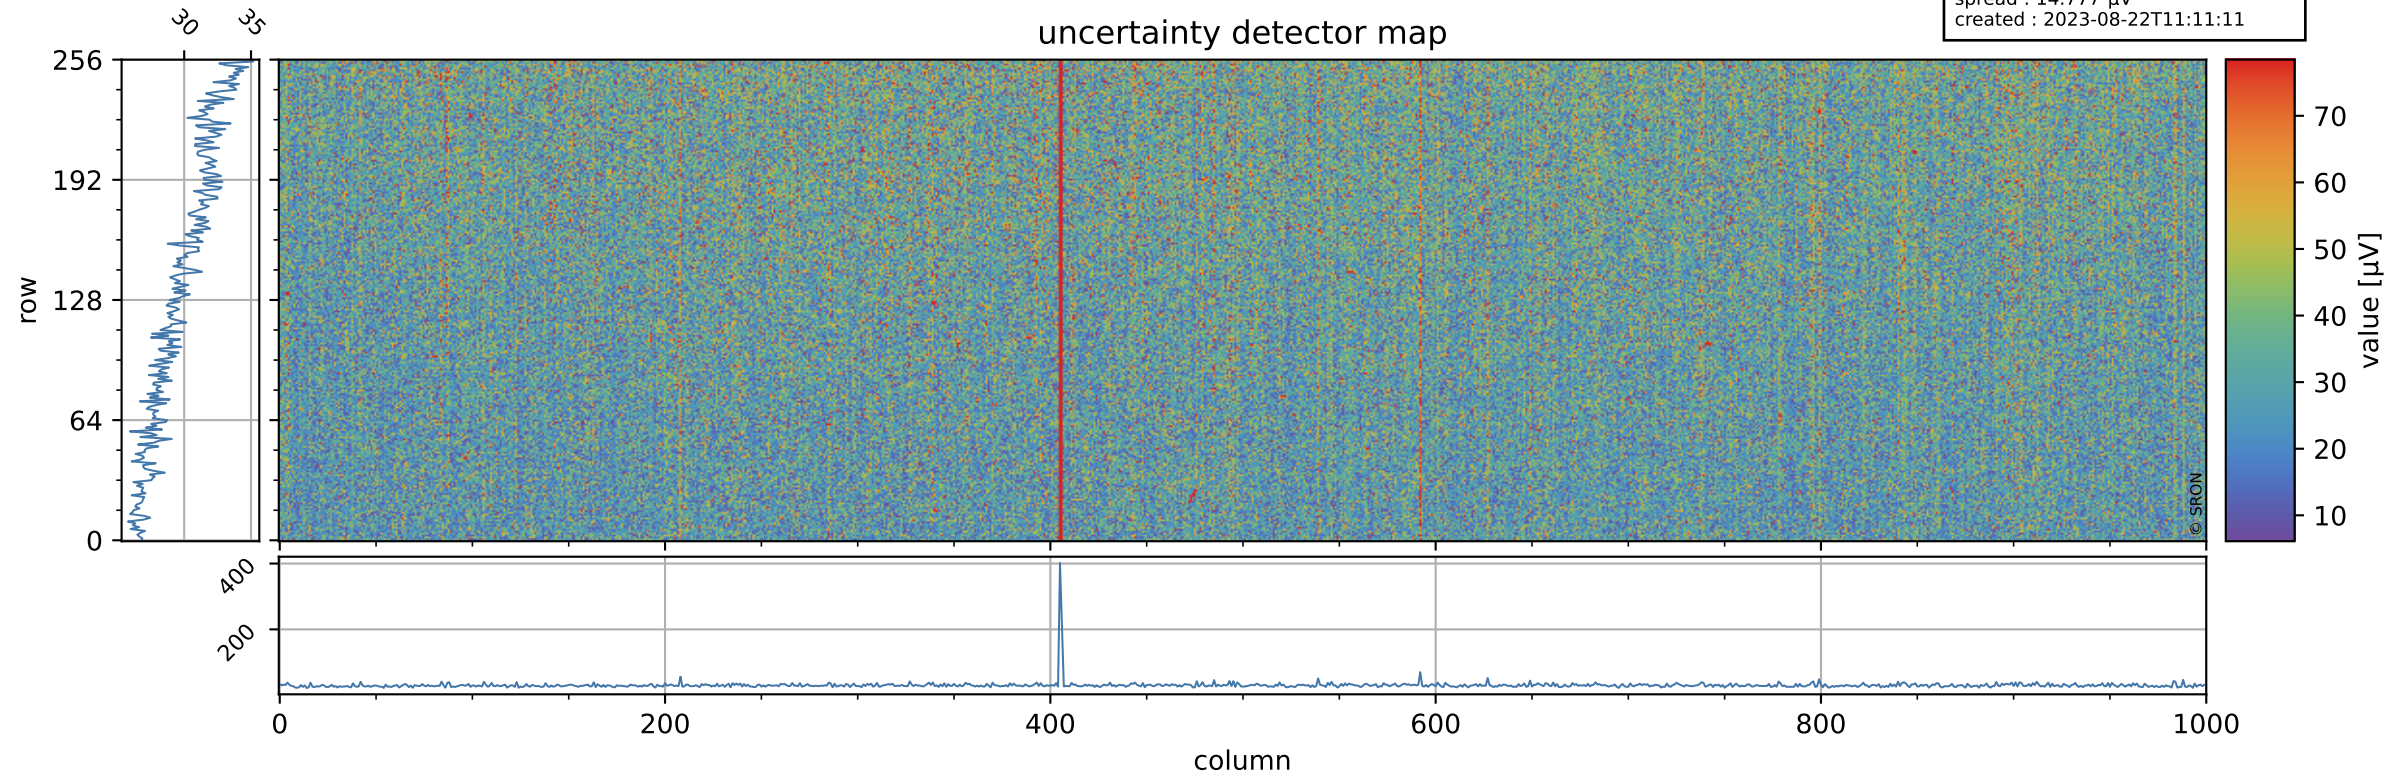

Tropomi SWIR offset (beta nominal)

orbits : 20 in [18982, 19027]
coverage : 2021-06-12 / 2021-06-15
median : 0.52599 V
spread : 0.035911 V
created : 2023-08-22T11:11:10

value detector map

Tropomi SWIR offset (beta nominal)

orbits : 20 in [18982, 19027]
coverage : 2021-06-12 / 2021-06-15
median : 29.947 μV
spread : 14.777 μV
created : 2023-08-22T11:11:11

Tropomi SWIR offset (beta nominal)

orbits : 20 in [18982, 19027]
coverage : 2021-06-12 / 2021-06-15
median : -0.024704 mV
spread : 0.38327 mV
created : 2023-08-22T11:11:11

value compared with SWIR offset CKD

Tropomi SWIR offset (beta nominal) ground-tracks of Sentinel-5P

orbits : 20 in [18982, 19027]
coverage : 2021-06-12 / 2021-06-15
created : 2023-08-22T11:11:11

Tropomi SWIR offset (beta nominal)

orbits : [1867, 19027]
coverage : 2018-02-20 / 2021-06-15
created : 2023-08-22T11:11:11

trend of detector median & temperatures