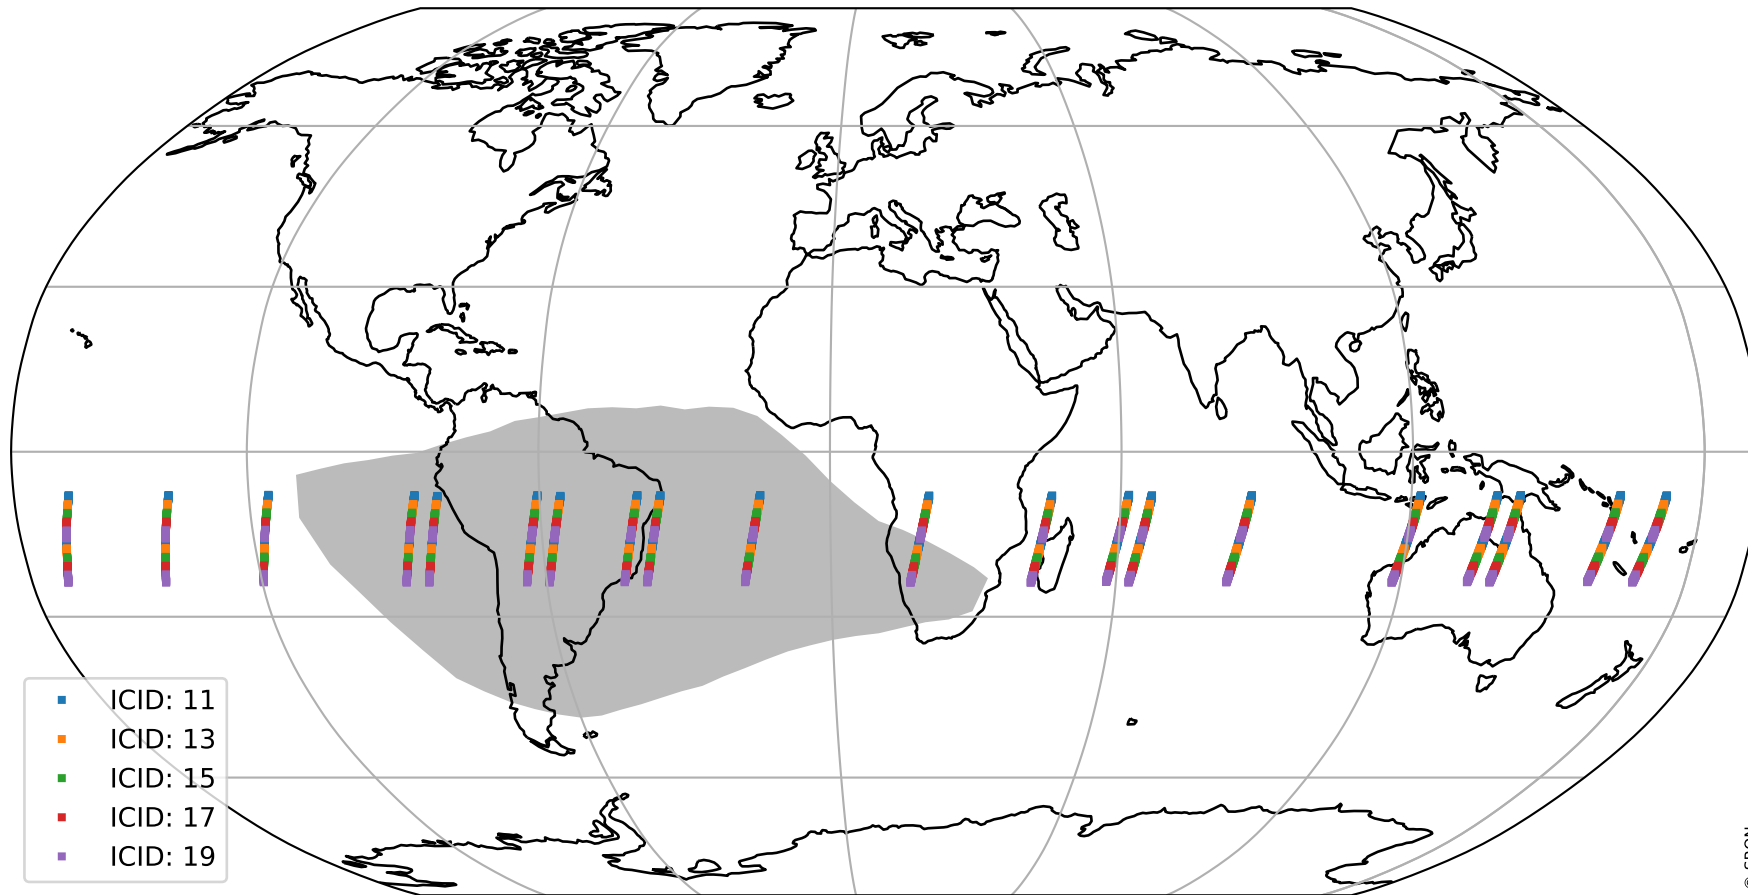

Tropomi SWIR offset (beta nominal)

orbits : 20 in [18982, 19027]
coverage : 2021-06-12 / 2021-06-15
median : 0.52599 V
spread : 0.035911 V
created : 2023-08-22T11:11:10

value detector map

Tropomi SWIR offset (beta nominal)

orbits : 20 in [18982, 19027]
coverage : 2021-06-12 / 2021-06-15
median : 29.947 μV
spread : 14.777 μV
created : 2023-08-22T11:11:11

Tropomi SWIR offset (beta nominal)

orbits : 20 in [18982, 19027]
coverage : 2021-06-12 / 2021-06-15
median : -0.024704 mV
spread : 0.38327 mV
created : 2023-08-22T11:11:11

value compared with SWIR offset CKD

Tropomi SWIR offset (beta nominal) ground-tracks of Sentinel-5P

orbits : 20 in [18982, 19027]
coverage : 2021-06-12 / 2021-06-15
created : 2023-08-22T11:11:11

Tropomi SWIR offset (beta nominal)

orbits : [1867, 19027]
coverage : 2018-02-20 / 2021-06-15
created : 2023-08-22T11:11:11

trend of detector median & temperatures