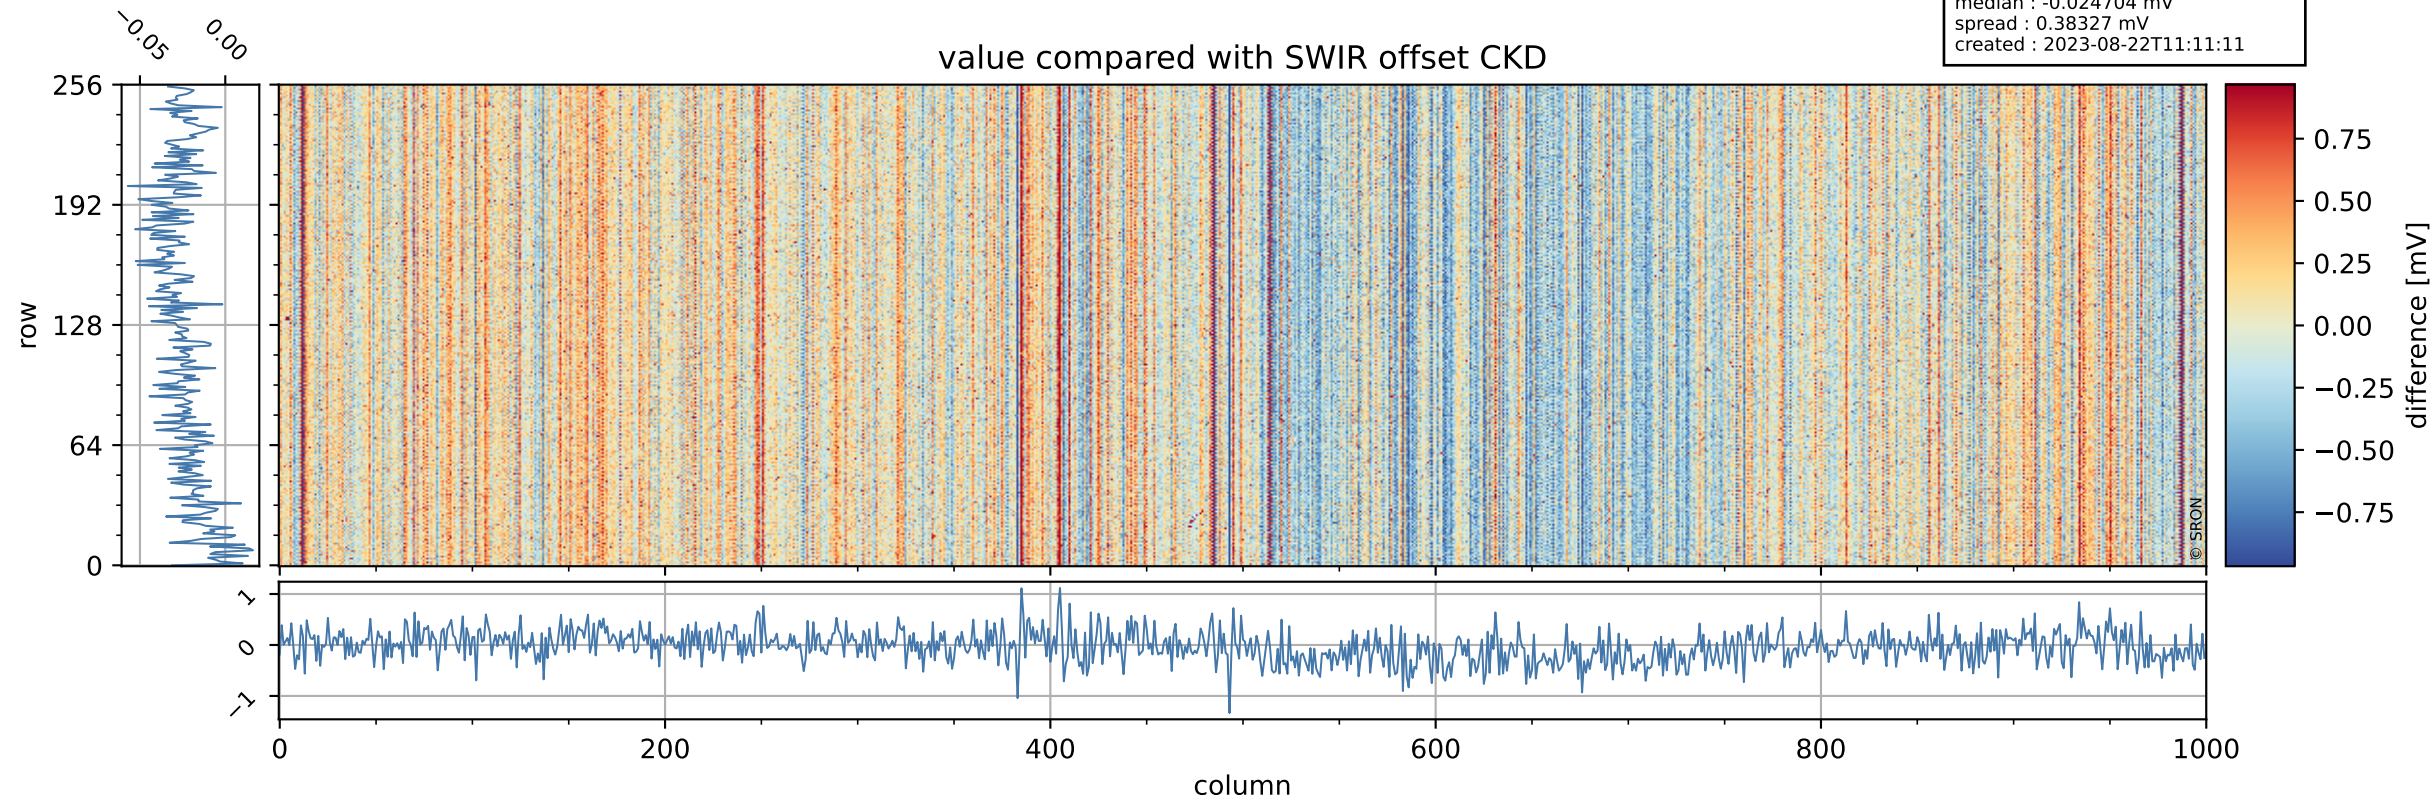

Tropomi SWIR offset (beta nominal)

orbits : 20 in [18982, 19027]
coverage : 2021-06-12 / 2021-06-15
median : 0.52599 V
spread : 0.035911 V
created : 2023-08-22T11:11:10

value detector map

Tropomi SWIR offset (beta nominal)

orbits : 20 in [18982, 19027]
coverage : 2021-06-12 / 2021-06-15
median : 29.947 μV
spread : 14.777 μV
created : 2023-08-22T11:11:11

Tropomi SWIR offset (beta nominal)

orbits : 20 in [18982, 19027]
coverage : 2021-06-12 / 2021-06-15
median : -0.024704 mV
spread : 0.38327 mV
created : 2023-08-22T11:11:11

value compared with SWIR offset CKD

Tropomi SWIR offset (beta nominal) ground-tracks of Sentinel-5P

orbits : 20 in [18982, 19027]
coverage : 2021-06-12 / 2021-06-15
created : 2023-08-22T11:11:11

Tropomi SWIR offset (beta nominal)

orbits : [1867, 19027]
coverage : 2018-02-20 / 2021-06-15
created : 2023-08-22T11:11:11

trend of detector median & temperatures