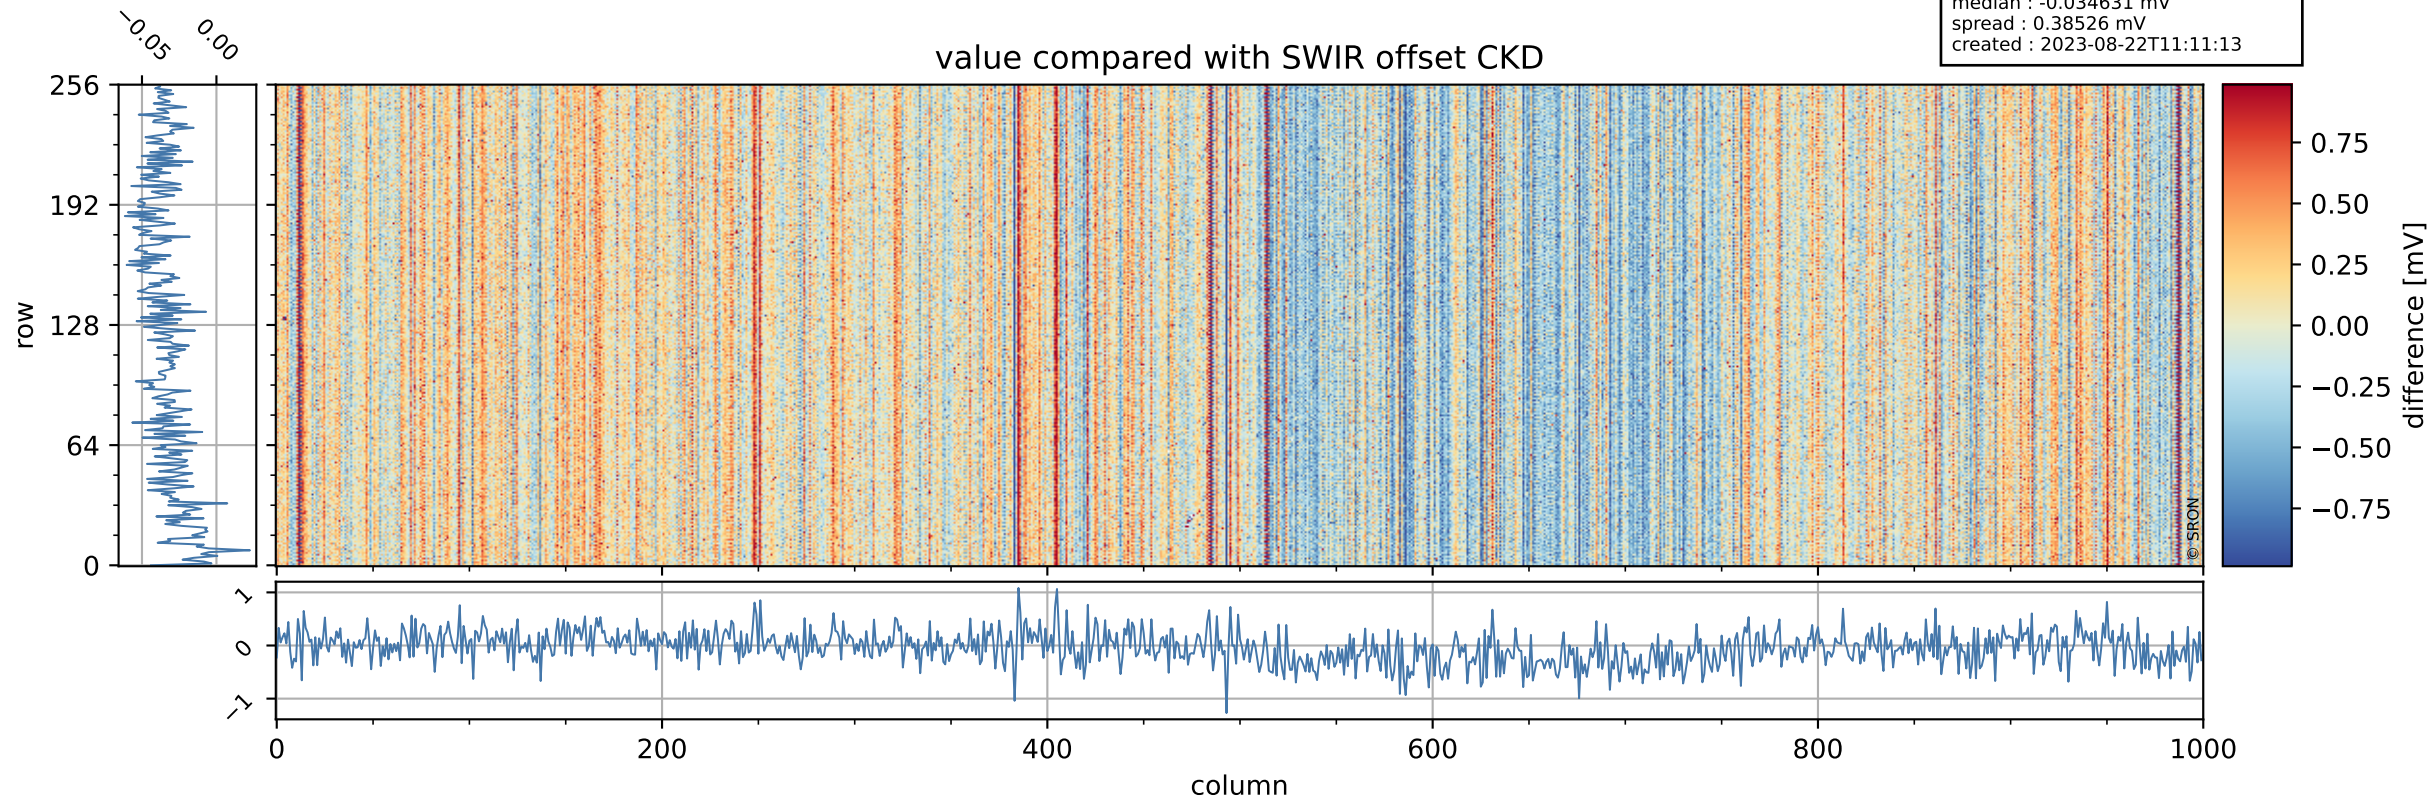

Tropomi SWIR offset (beta nominal)

orbits : 18 in [19027, 19072]
coverage : 2021-06-15 / 2021-06-18
median : 0.52598 V
spread : 0.035917 V
created : 2023-08-22T11:11:12

value detector map

Tropomi SWIR offset (beta nominal)

orbits : 18 in [19027, 19072]
coverage : 2021-06-15 / 2021-06-18
median : 30.474 μV
spread : 15.051 μV
created : 2023-08-22T11:11:13

Tropomi SWIR offset (beta nominal)

orbits : 18 in [19027, 19072]
coverage : 2021-06-15 / 2021-06-18
median : -0.034631 mV
spread : 0.38526 mV
created : 2023-08-22T11:11:13

value compared with SWIR offset CKD

Tropomi SWIR offset (beta nominal) ground-tracks of Sentinel-5P

orbits : 18 in [19027, 19072]
coverage : 2021-06-15 / 2021-06-18
created : 2023-08-22T11:11:13

Tropomi SWIR offset (beta nominal)

orbits : [1867, 19072]
coverage : 2018-02-20 / 2021-06-18
created : 2023-08-22T11:11:14

trend of detector median & temperatures