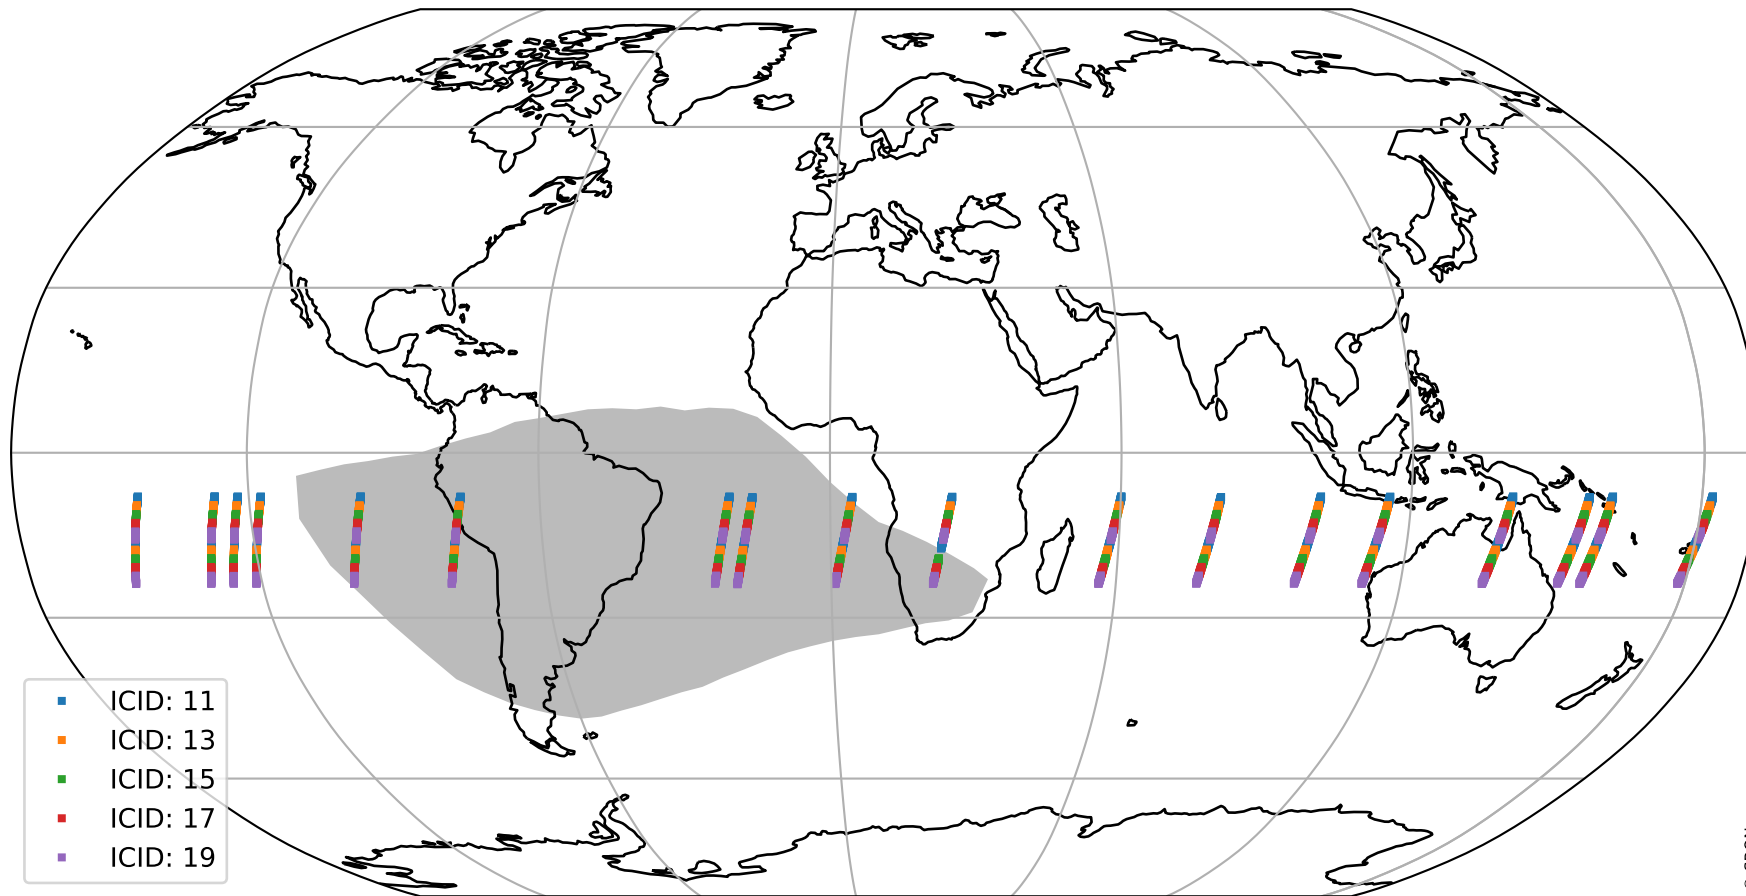

Tropomi SWIR offset (beta nominal)

orbits : 18 in [19027, 19072]
coverage : 2021-06-15 / 2021-06-18
median : 0.52598 V
spread : 0.035917 V
created : 2023-08-22T11:11:12

value detector map

Tropomi SWIR offset (beta nominal)

orbits : 18 in [19027, 19072]
coverage : 2021-06-15 / 2021-06-18
median : 30.474 μV
spread : 15.051 μV
created : 2023-08-22T11:11:13

Tropomi SWIR offset (beta nominal)

orbits : 18 in [19027, 19072]
coverage : 2021-06-15 / 2021-06-18
median : -0.034631 mV
spread : 0.38526 mV
created : 2023-08-22T11:11:13

value compared with SWIR offset CKD

Tropomi SWIR offset (beta nominal) ground-tracks of Sentinel-5P

orbits : 18 in [19027, 19072]
coverage : 2021-06-15 / 2021-06-18
created : 2023-08-22T11:11:13

Tropomi SWIR offset (beta nominal)

orbits : [1867, 19072]
coverage : 2018-02-20 / 2021-06-18
created : 2023-08-22T11:11:14

trend of detector median & temperatures