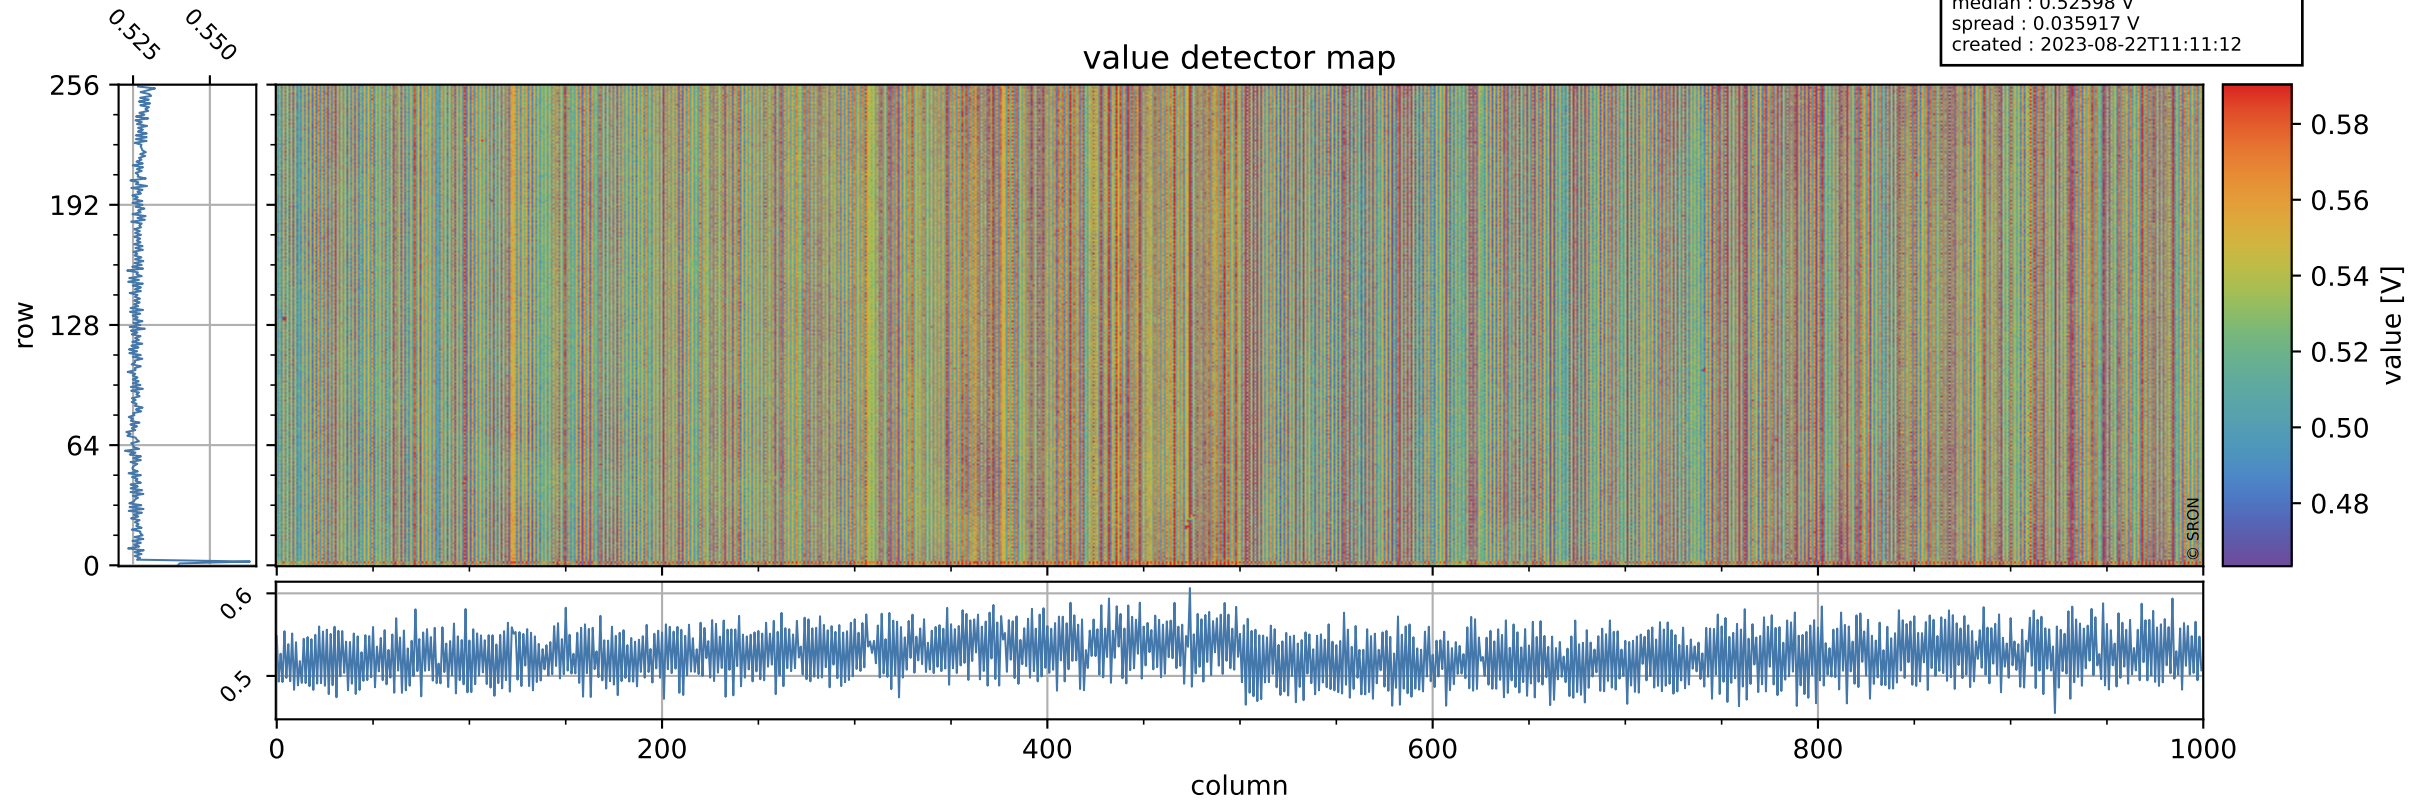

Tropomi SWIR offset (beta nominal)

orbits : 18 in [19027, 19072]
coverage : 2021-06-15 / 2021-06-18
median : 0.52598 V
spread : 0.035917 V
created : 2023-08-22T11:11:12

value detector map

Tropomi SWIR offset (beta nominal)

orbits : 18 in [19027, 19072]
coverage : 2021-06-15 / 2021-06-18
median : 30.474 μV
spread : 15.051 μV
created : 2023-08-22T11:11:13

Tropomi SWIR offset (beta nominal)

orbits : 18 in [19027, 19072]
coverage : 2021-06-15 / 2021-06-18
median : -0.034631 mV
spread : 0.38526 mV
created : 2023-08-22T11:11:13

value compared with SWIR offset CKD

Tropomi SWIR offset (beta nominal) ground-tracks of Sentinel-5P

orbits : 18 in [19027, 19072]
coverage : 2021-06-15 / 2021-06-18
created : 2023-08-22T11:11:13

Tropomi SWIR offset (beta nominal)

orbits : [1867, 19072]
coverage : 2018-02-20 / 2021-06-18
created : 2023-08-22T11:11:14

trend of detector median & temperatures