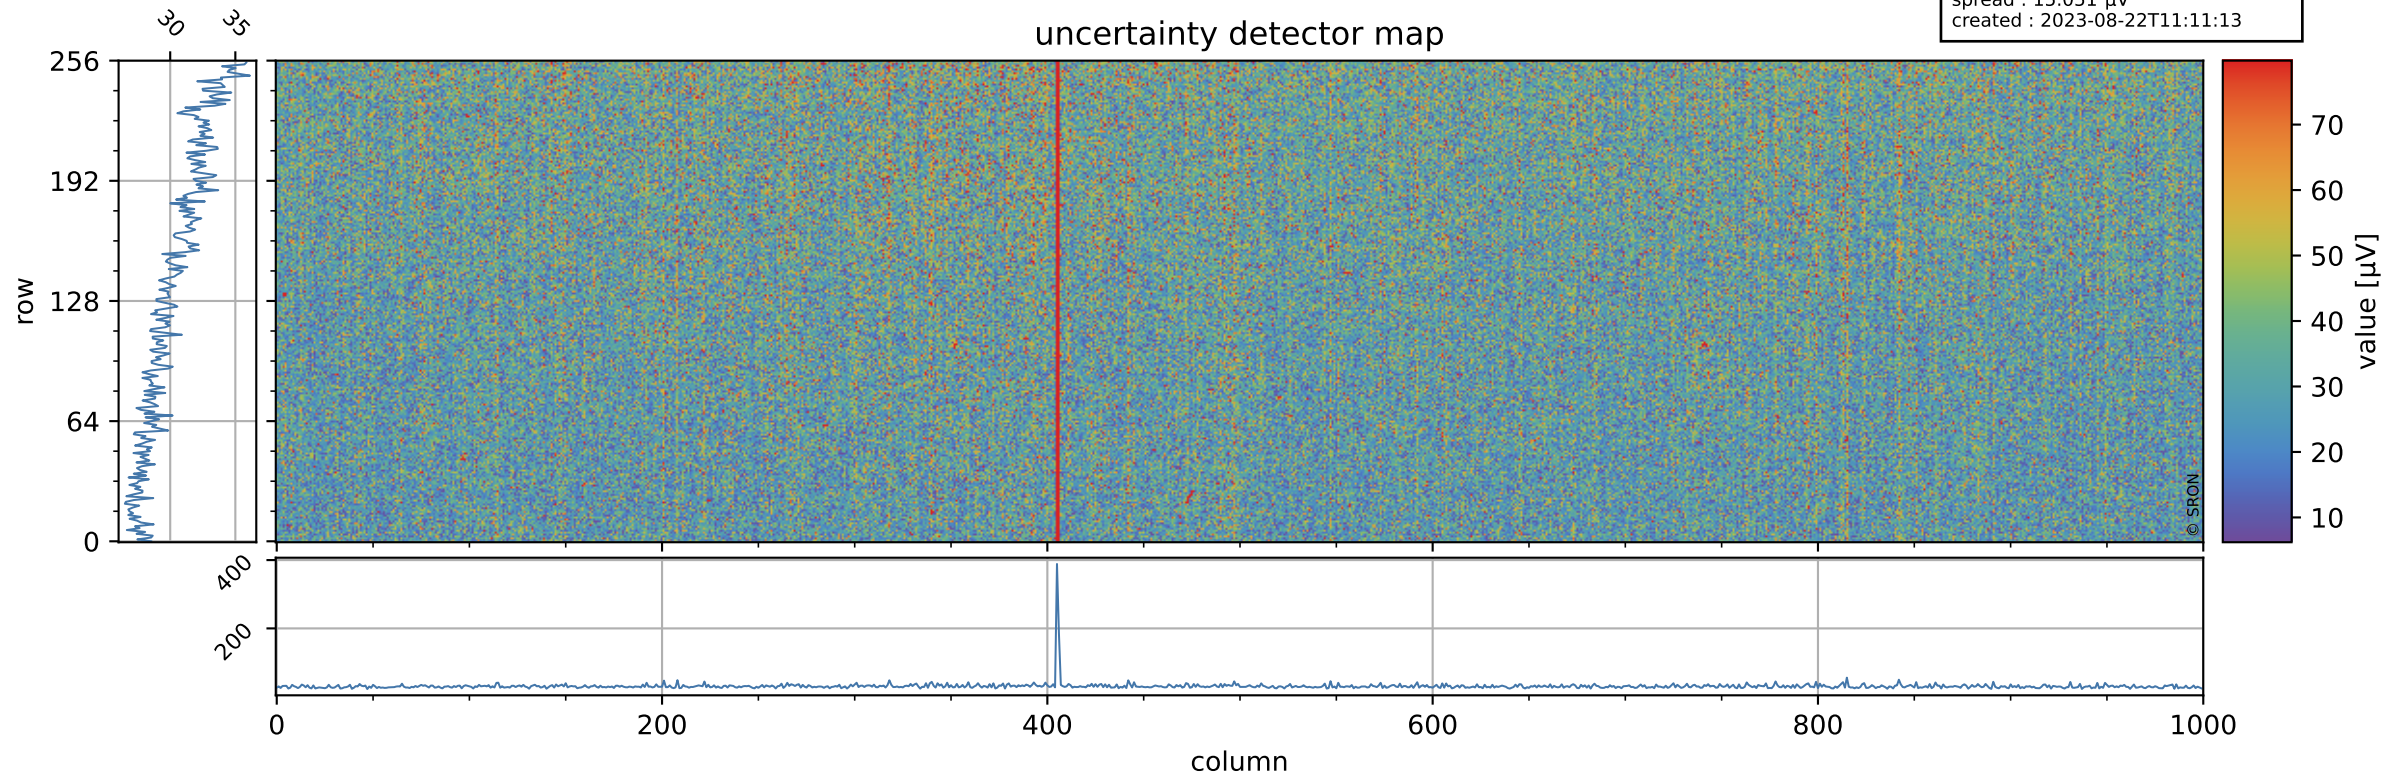

Tropomi SWIR offset (beta nominal)

orbits : 18 in [19027, 19072]
coverage : 2021-06-15 / 2021-06-18
median : 0.52598 V
spread : 0.035917 V
created : 2023-08-22T11:11:12

value detector map

Tropomi SWIR offset (beta nominal)

orbits : 18 in [19027, 19072]
coverage : 2021-06-15 / 2021-06-18
median : 30.474 μV
spread : 15.051 μV
created : 2023-08-22T11:11:13

Tropomi SWIR offset (beta nominal)

orbits : 18 in [19027, 19072]
coverage : 2021-06-15 / 2021-06-18
median : -0.034631 mV
spread : 0.38526 mV
created : 2023-08-22T11:11:13

value compared with SWIR offset CKD

Tropomi SWIR offset (beta nominal) ground-tracks of Sentinel-5P

orbits : 18 in [19027, 19072]
coverage : 2021-06-15 / 2021-06-18
created : 2023-08-22T11:11:13

Tropomi SWIR offset (beta nominal)

orbits : [1867, 19072]
coverage : 2018-02-20 / 2021-06-18
created : 2023-08-22T11:11:14

trend of detector median & temperatures