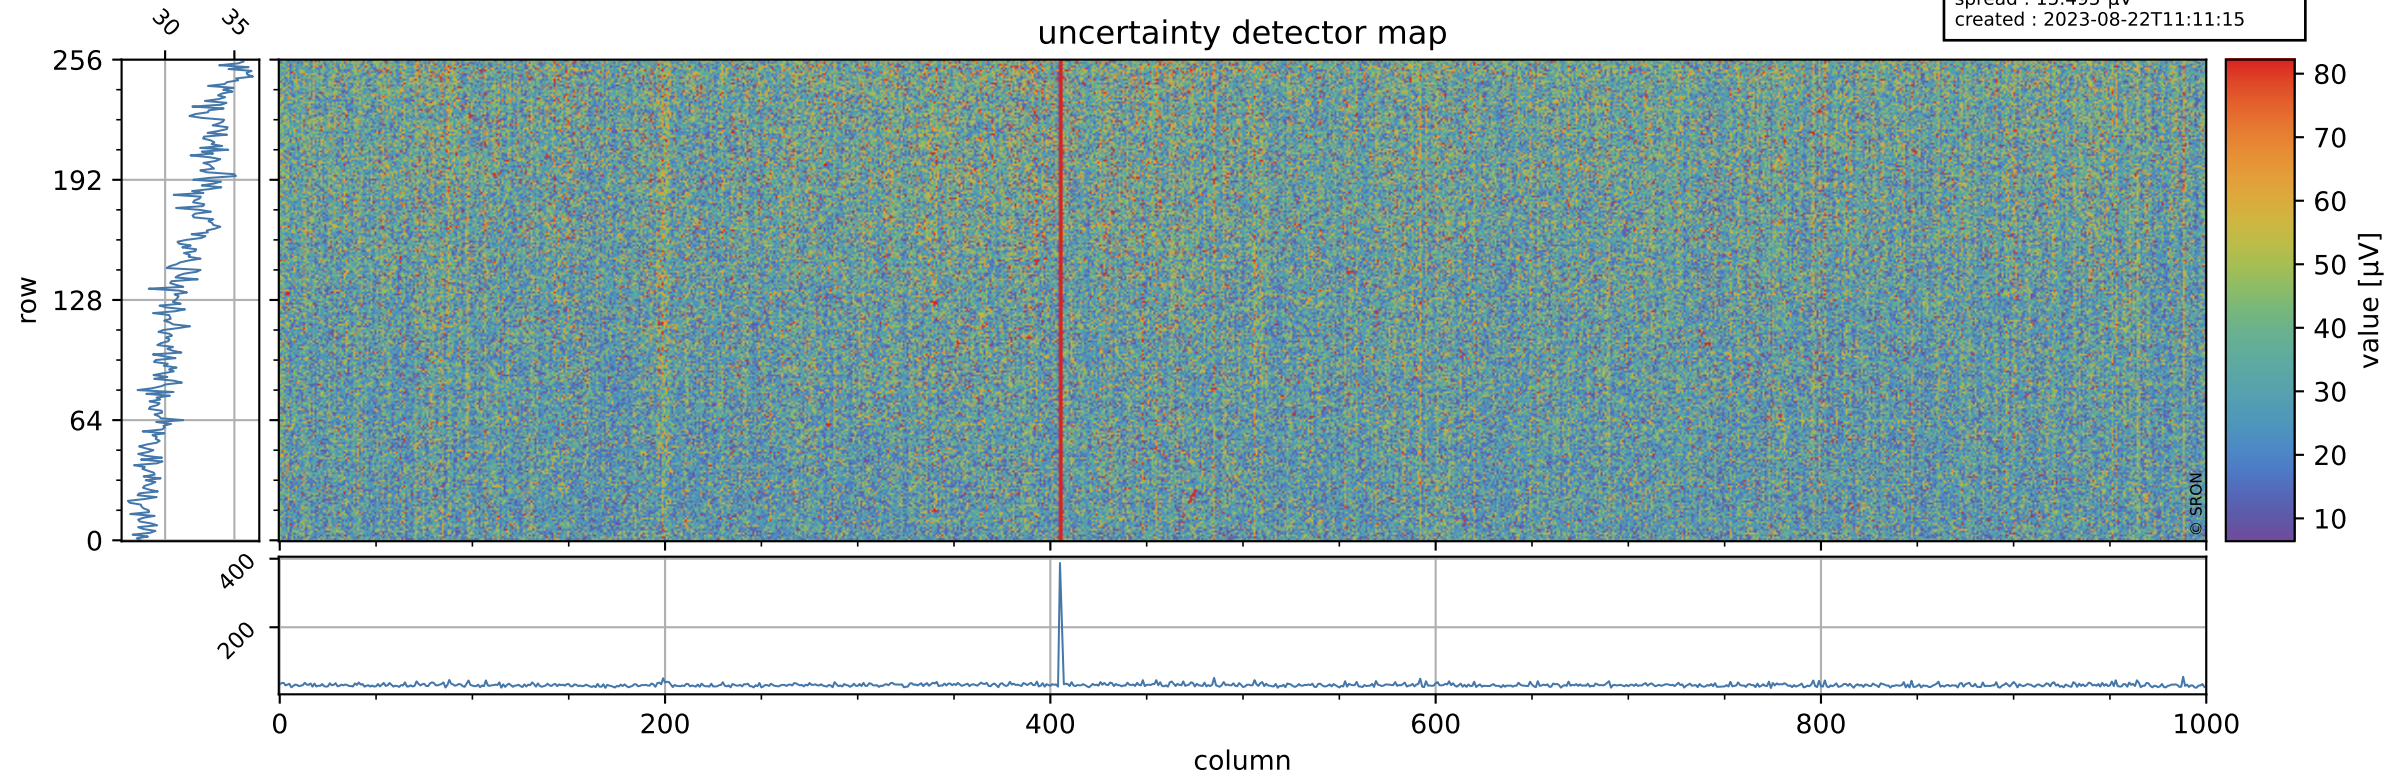

Tropomi SWIR offset (beta nominal)

orbits : 19 in [19072, 19117]
coverage : 2021-06-18 / 2021-06-21
median : 0.52599 V
spread : 0.035916 V
created : 2023-08-22T11:11:14

value detector map

Tropomi SWIR offset (beta nominal)

orbits : 19 in [19072, 19117]
coverage : 2021-06-18 / 2021-06-21
median : 31.513 μV
spread : 15.495 μV
created : 2023-08-22T11:11:15

Tropomi SWIR offset (beta nominal)

orbits : 19 in [19072, 19117]
coverage : 2021-06-18 / 2021-06-21
median : -0.021577 mV
spread : 0.38381 mV
created : 2023-08-22T11:11:15

value compared with SWIR offset CKD

Tropomi SWIR offset (beta nominal) ground-tracks of Sentinel-5P

orbits : 19 in [19072, 19117]
coverage : 2021-06-18 / 2021-06-21
created : 2023-08-22T11:11:15

Tropomi SWIR offset (beta nominal)

orbits : [1867, 19117]
coverage : 2018-02-20 / 2021-06-21
created : 2023-08-22T11:11:16

trend of detector median & temperatures