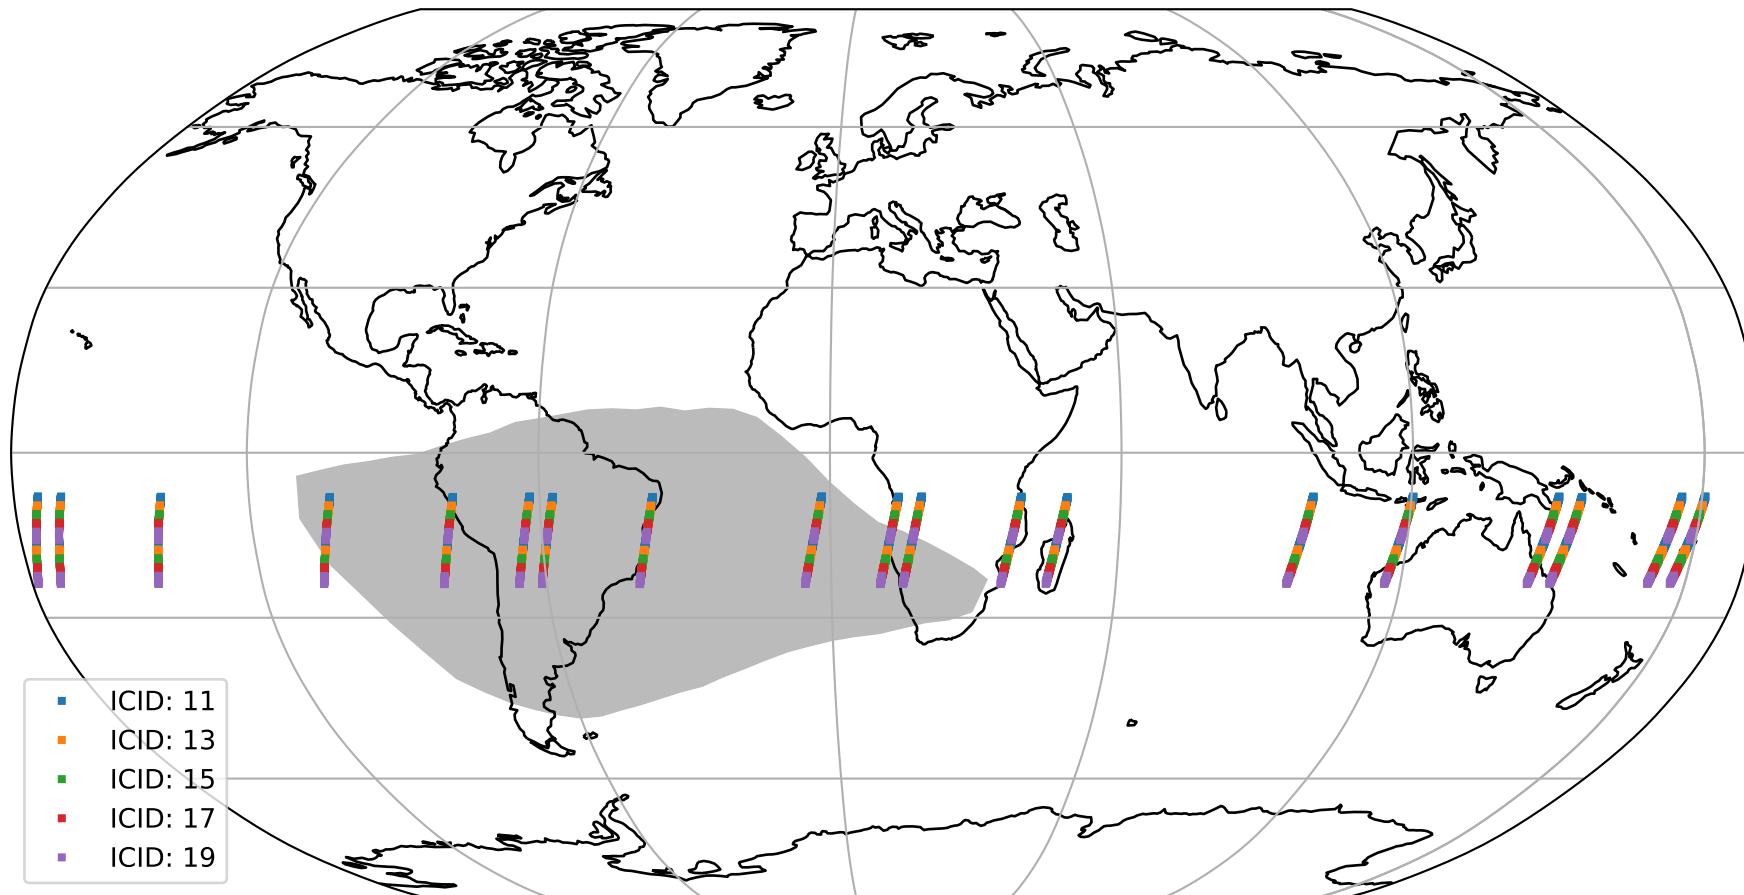

Tropomi SWIR offset (beta nominal)

orbits : 19 in [19072, 19117]
coverage : 2021-06-18 / 2021-06-21
median : 0.52599 V
spread : 0.035916 V
created : 2023-08-22T11:11:14

value detector map

Tropomi SWIR offset (beta nominal)

orbits : 19 in [19072, 19117]
coverage : 2021-06-18 / 2021-06-21
median : 31.513 μV
spread : 15.495 μV
created : 2023-08-22T11:11:15

Tropomi SWIR offset (beta nominal)

orbits : 19 in [19072, 19117]
coverage : 2021-06-18 / 2021-06-21
median : -0.021577 mV
spread : 0.38381 mV
created : 2023-08-22T11:11:15

value compared with SWIR offset CKD

Tropomi SWIR offset (beta nominal) ground-tracks of Sentinel-5P

orbits : 19 in [19072, 19117]
coverage : 2021-06-18 / 2021-06-21
created : 2023-08-22T11:11:15

Tropomi SWIR offset (beta nominal)

orbits : [1867, 19117]
coverage : 2018-02-20 / 2021-06-21
created : 2023-08-22T11:11:16

trend of detector median & temperatures