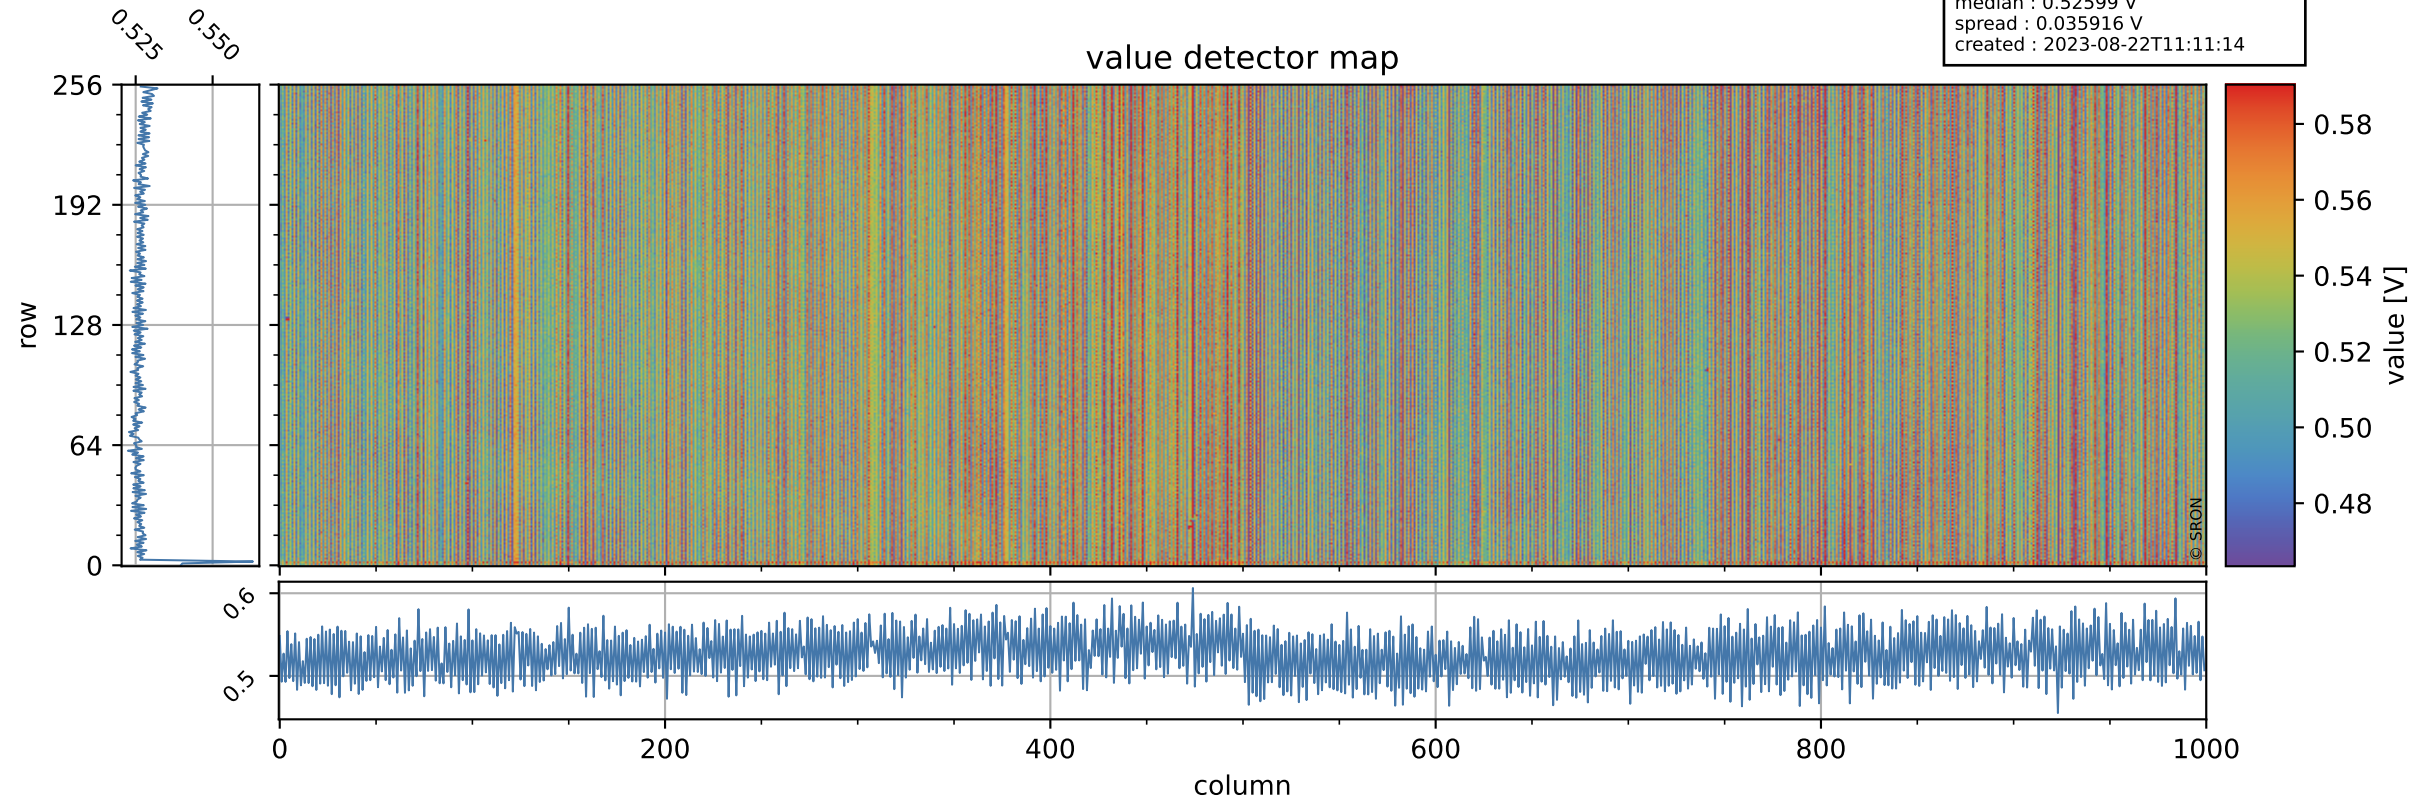

Tropomi SWIR offset (beta nominal)

orbits : 19 in [19072, 19117]
coverage : 2021-06-18 / 2021-06-21
median : 0.52599 V
spread : 0.035916 V
created : 2023-08-22T11:11:14

value detector map

Tropomi SWIR offset (beta nominal)

orbits : 19 in [19072, 19117]
coverage : 2021-06-18 / 2021-06-21
median : 31.513 μV
spread : 15.495 μV
created : 2023-08-22T11:11:15

Tropomi SWIR offset (beta nominal)

orbits : 19 in [19072, 19117]
coverage : 2021-06-18 / 2021-06-21
median : -0.021577 mV
spread : 0.38381 mV
created : 2023-08-22T11:11:15

value compared with SWIR offset CKD

Tropomi SWIR offset (beta nominal) ground-tracks of Sentinel-5P

orbits : 19 in [19072, 19117]
coverage : 2021-06-18 / 2021-06-21
created : 2023-08-22T11:11:15

Tropomi SWIR offset (beta nominal)

orbits : [1867, 19117]
coverage : 2018-02-20 / 2021-06-21
created : 2023-08-22T11:11:16

trend of detector median & temperatures