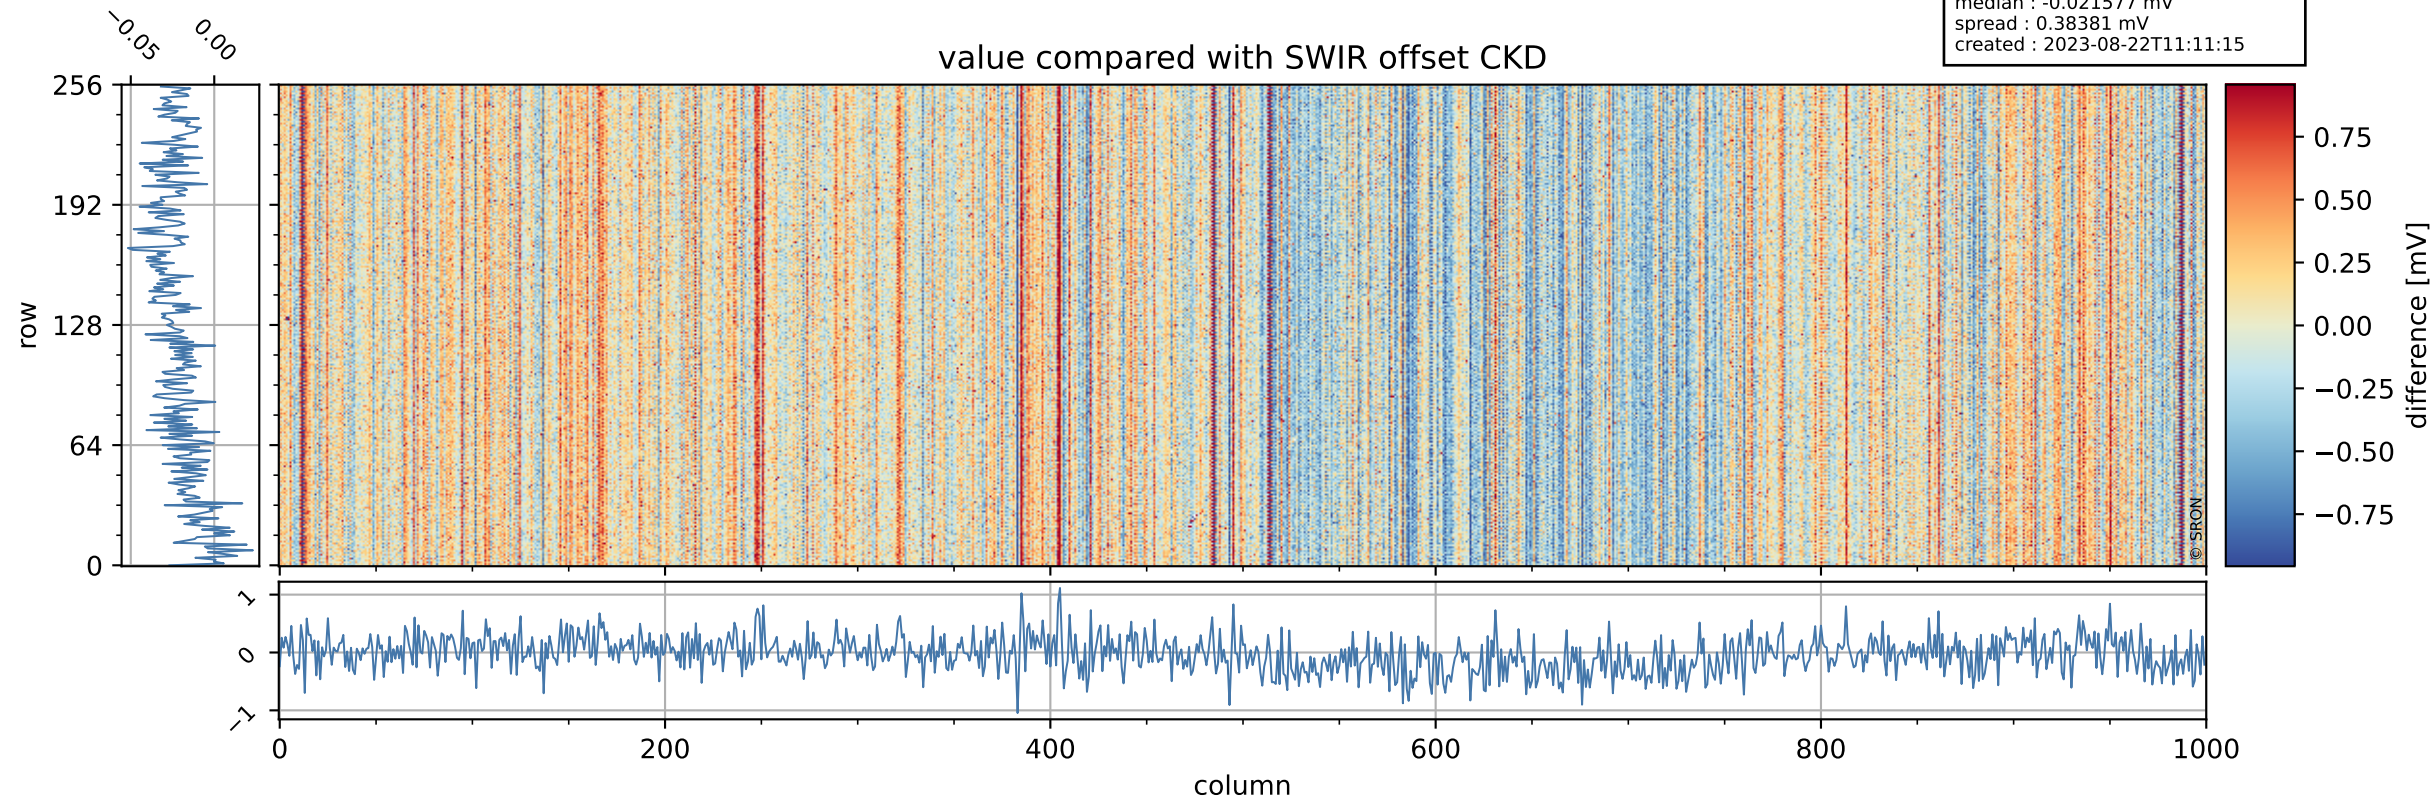

Tropomi SWIR offset (beta nominal)

orbits : 19 in [19072, 19117]
coverage : 2021-06-18 / 2021-06-21
median : 0.52599 V
spread : 0.035916 V
created : 2023-08-22T11:11:14

value detector map

Tropomi SWIR offset (beta nominal)

orbits : 19 in [19072, 19117]
coverage : 2021-06-18 / 2021-06-21
median : 31.513 μV
spread : 15.495 μV
created : 2023-08-22T11:11:15

Tropomi SWIR offset (beta nominal)

orbits : 19 in [19072, 19117]
coverage : 2021-06-18 / 2021-06-21
median : -0.021577 mV
spread : 0.38381 mV
created : 2023-08-22T11:11:15

value compared with SWIR offset CKD

Tropomi SWIR offset (beta nominal) ground-tracks of Sentinel-5P

orbits : 19 in [19072, 19117]
coverage : 2021-06-18 / 2021-06-21
created : 2023-08-22T11:11:15

Tropomi SWIR offset (beta nominal)

orbits : [1867, 19117]
coverage : 2018-02-20 / 2021-06-21
created : 2023-08-22T11:11:16

trend of detector median & temperatures