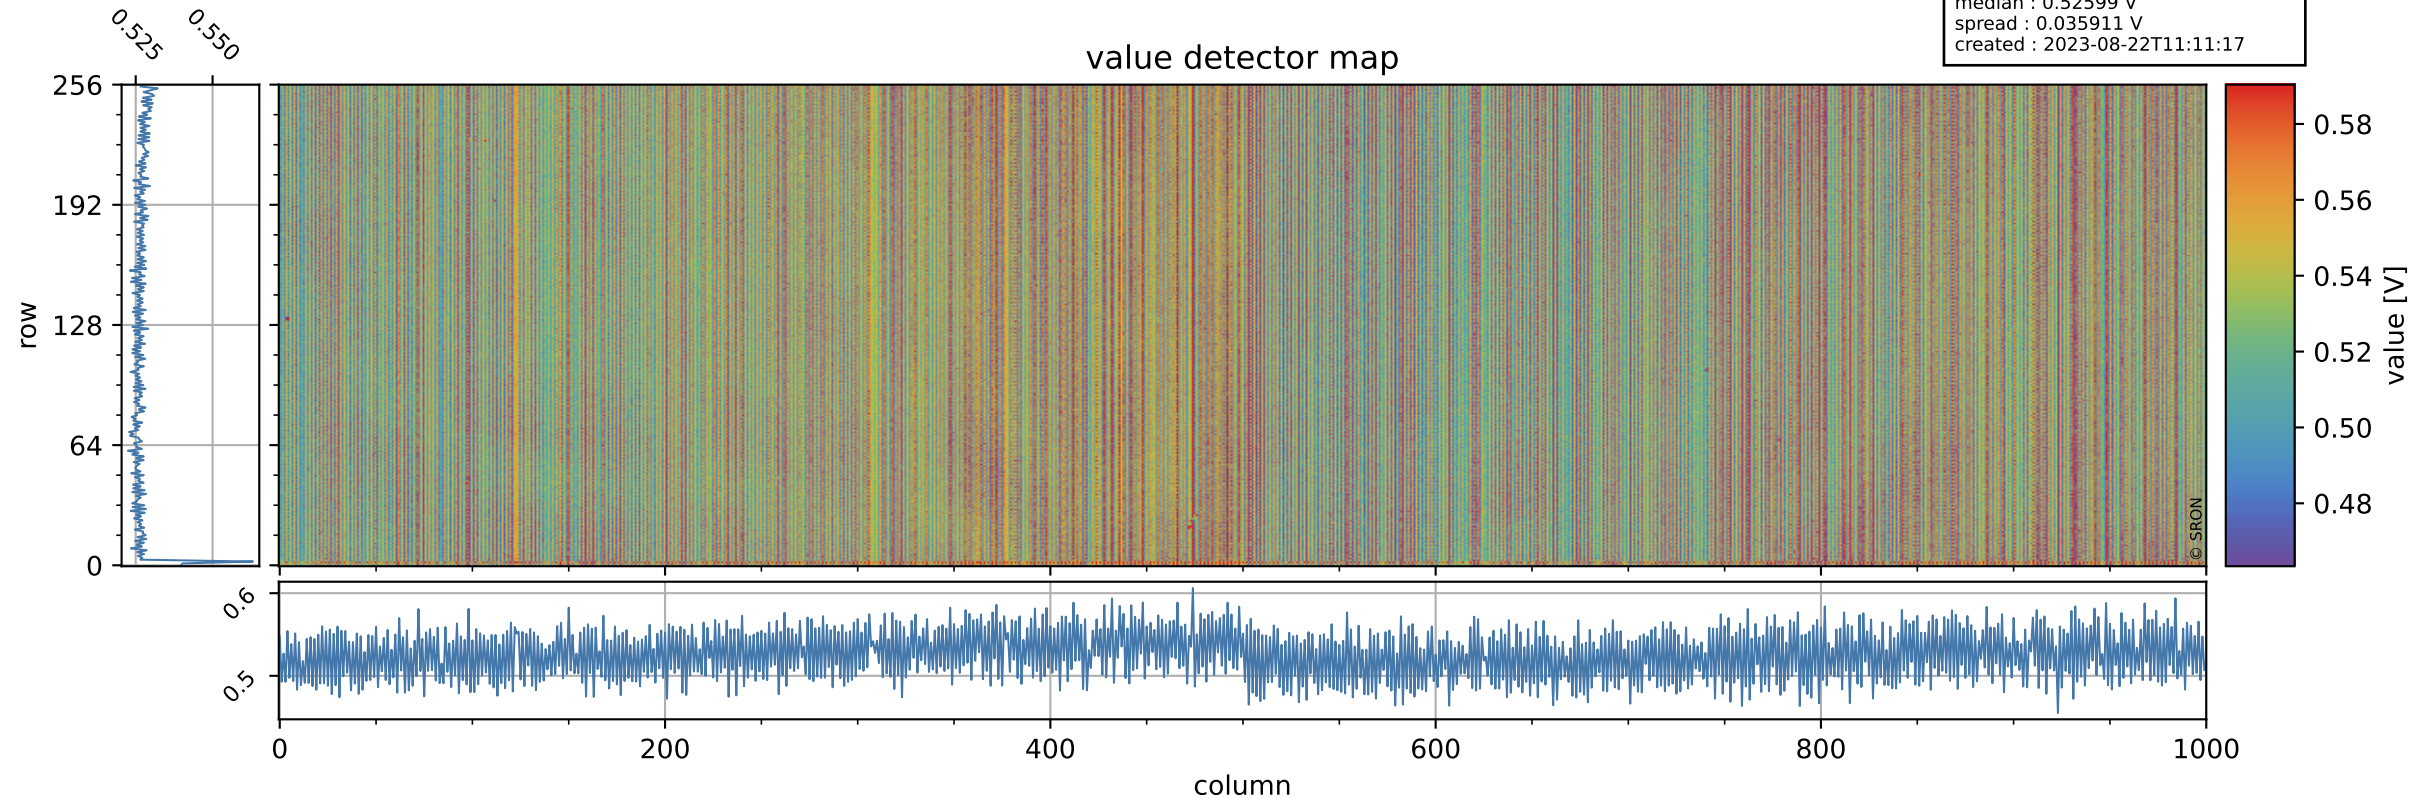

# Tropomi SWIR offset (beta nominal)

orbits : 19 in [19117, 19162]  
coverage : 2021-06-22 / 2021-06-25  
median : 0.52599 V  
spread : 0.035911 V  
created : 2023-08-22T11:11:17

value detector map

# Tropomi SWIR offset (beta nominal)

orbits : 19 in [19117, 19162]  
coverage : 2021-06-22 / 2021-06-25  
median : 31.778  $\mu\text{V}$   
spread : 15.749  $\mu\text{V}$   
created : 2023-08-22T11:11:17

# Tropomi SWIR offset (beta nominal)

orbits : 19 in [19117, 19162]  
coverage : 2021-06-22 / 2021-06-25  
median : -0.026301 mV  
spread : 0.376 mV  
created : 2023-08-22T11:11:17

value compared with SWIR offset CKD

# Tropomi SWIR offset (beta nominal) ground-tracks of Sentinel-5P

orbits : 19 in [19117, 19162]  
coverage : 2021-06-22 / 2021-06-25  
created : 2023-08-22T11:11:17