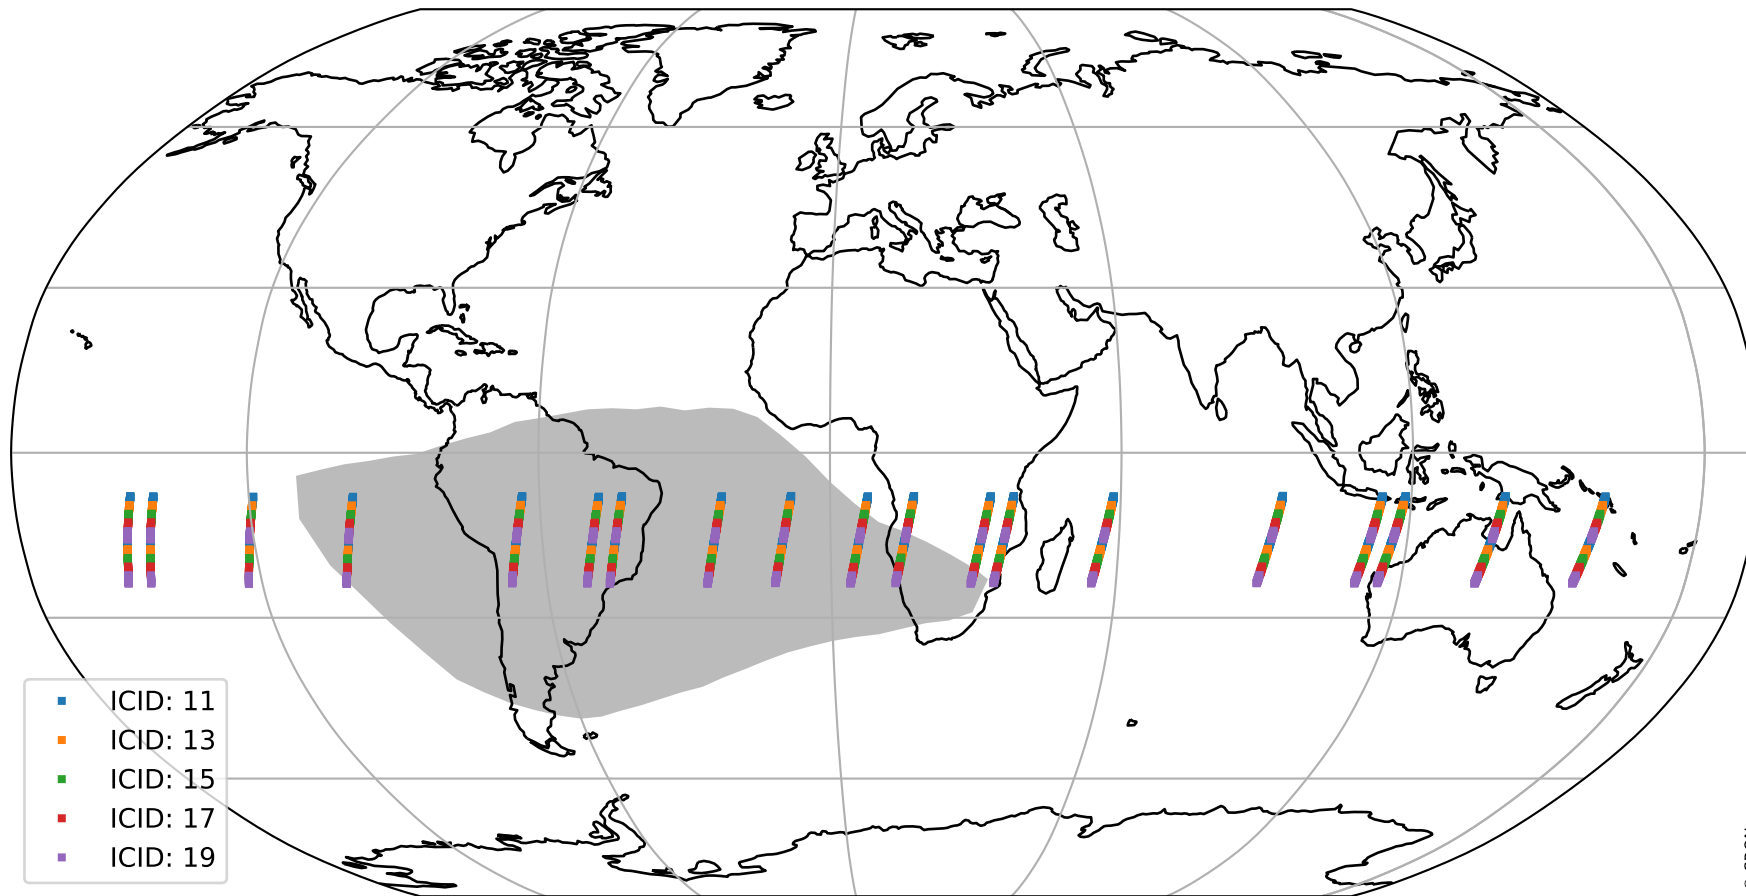

# Tropomi SWIR offset (beta nominal)

orbits : 19 in [19117, 19162]  
coverage : 2021-06-22 / 2021-06-25  
median : 31.778  $\mu\text{V}$   
spread : 15.749  $\mu\text{V}$   
created : 2023-08-22T11:11:17

# Tropomi SWIR offset (beta nominal)

orbits : 19 in [19117, 19162]  
coverage : 2021-06-22 / 2021-06-25  
median : -0.026301 mV  
spread : 0.376 mV  
created : 2023-08-22T11:11:17

value compared with SWIR offset CKD

# Tropomi SWIR offset (beta nominal) ground-tracks of Sentinel-5P

orbits : 19 in [19117, 19162]  
coverage : 2021-06-22 / 2021-06-25  
created : 2023-08-22T11:11:17

# Tropomi SWIR offset (beta nominal)

orbits : [1867, 19162]  
coverage : 2018-02-20 / 2021-06-25  
created : 2023-08-22T11:11:18