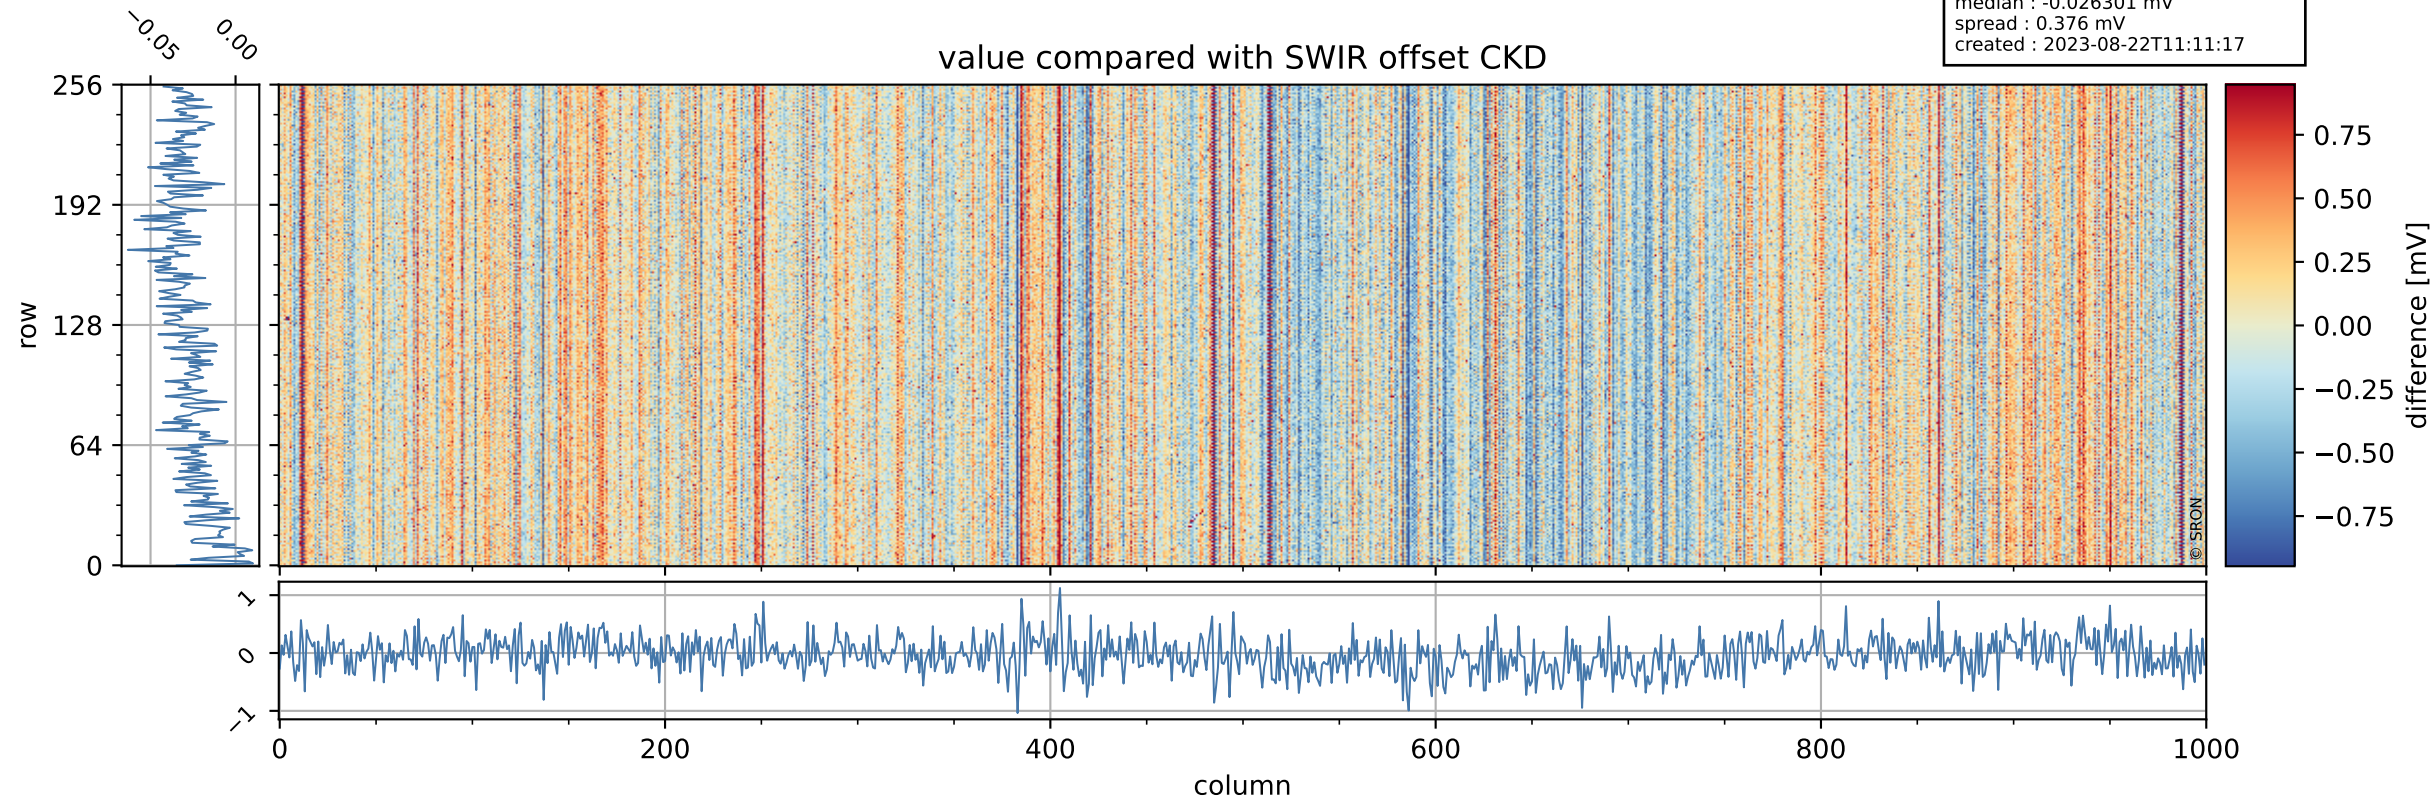

# Tropomi SWIR offset (beta nominal)

orbits : 19 in [19117, 19162]  
coverage : 2021-06-22 / 2021-06-25  
median : 0.52599 V  
spread : 0.035911 V  
created : 2023-08-22T11:11:17

value detector map

# Tropomi SWIR offset (beta nominal)

orbits : 19 in [19117, 19162]  
coverage : 2021-06-22 / 2021-06-25  
median : 31.778  $\mu\text{V}$   
spread : 15.749  $\mu\text{V}$   
created : 2023-08-22T11:11:17

# Tropomi SWIR offset (beta nominal)

orbits : 19 in [19117, 19162]  
coverage : 2021-06-22 / 2021-06-25  
median : -0.026301 mV  
spread : 0.376 mV  
created : 2023-08-22T11:11:17

value compared with SWIR offset CKD

# Tropomi SWIR offset (beta nominal) ground-tracks of Sentinel-5P

orbits : 19 in [19117, 19162]  
coverage : 2021-06-22 / 2021-06-25  
created : 2023-08-22T11:11:17