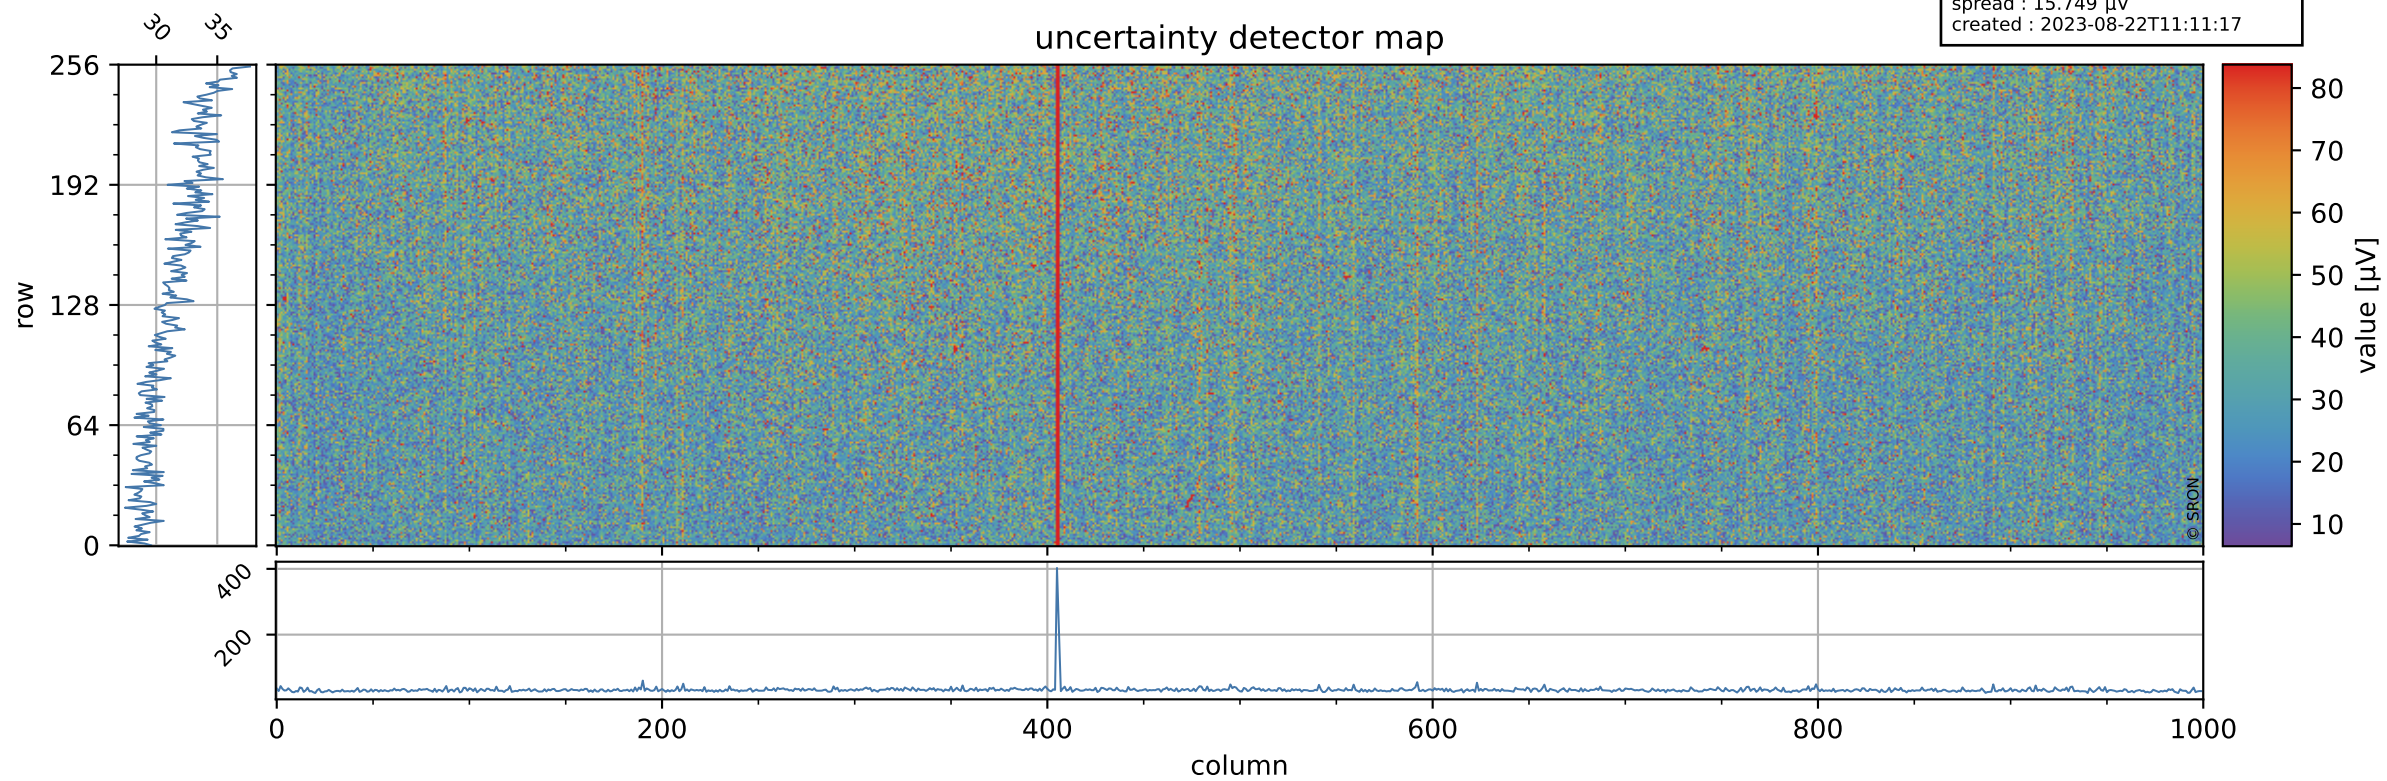

# Tropomi SWIR offset (beta nominal)

orbits : 19 in [19117, 19162]  
coverage : 2021-06-22 / 2021-06-25  
median : 0.52599 V  
spread : 0.035911 V  
created : 2023-08-22T11:11:17

value detector map

# Tropomi SWIR offset (beta nominal)

orbits : 19 in [19117, 19162]  
coverage : 2021-06-22 / 2021-06-25  
median : 31.778  $\mu\text{V}$   
spread : 15.749  $\mu\text{V}$   
created : 2023-08-22T11:11:17

# Tropomi SWIR offset (beta nominal)

orbits : 19 in [19117, 19162]  
coverage : 2021-06-22 / 2021-06-25  
median : -0.026301 mV  
spread : 0.376 mV  
created : 2023-08-22T11:11:17

value compared with SWIR offset CKD

# Tropomi SWIR offset (beta nominal) ground-tracks of Sentinel-5P

orbits : 19 in [19117, 19162]  
coverage : 2021-06-22 / 2021-06-25  
created : 2023-08-22T11:11:17