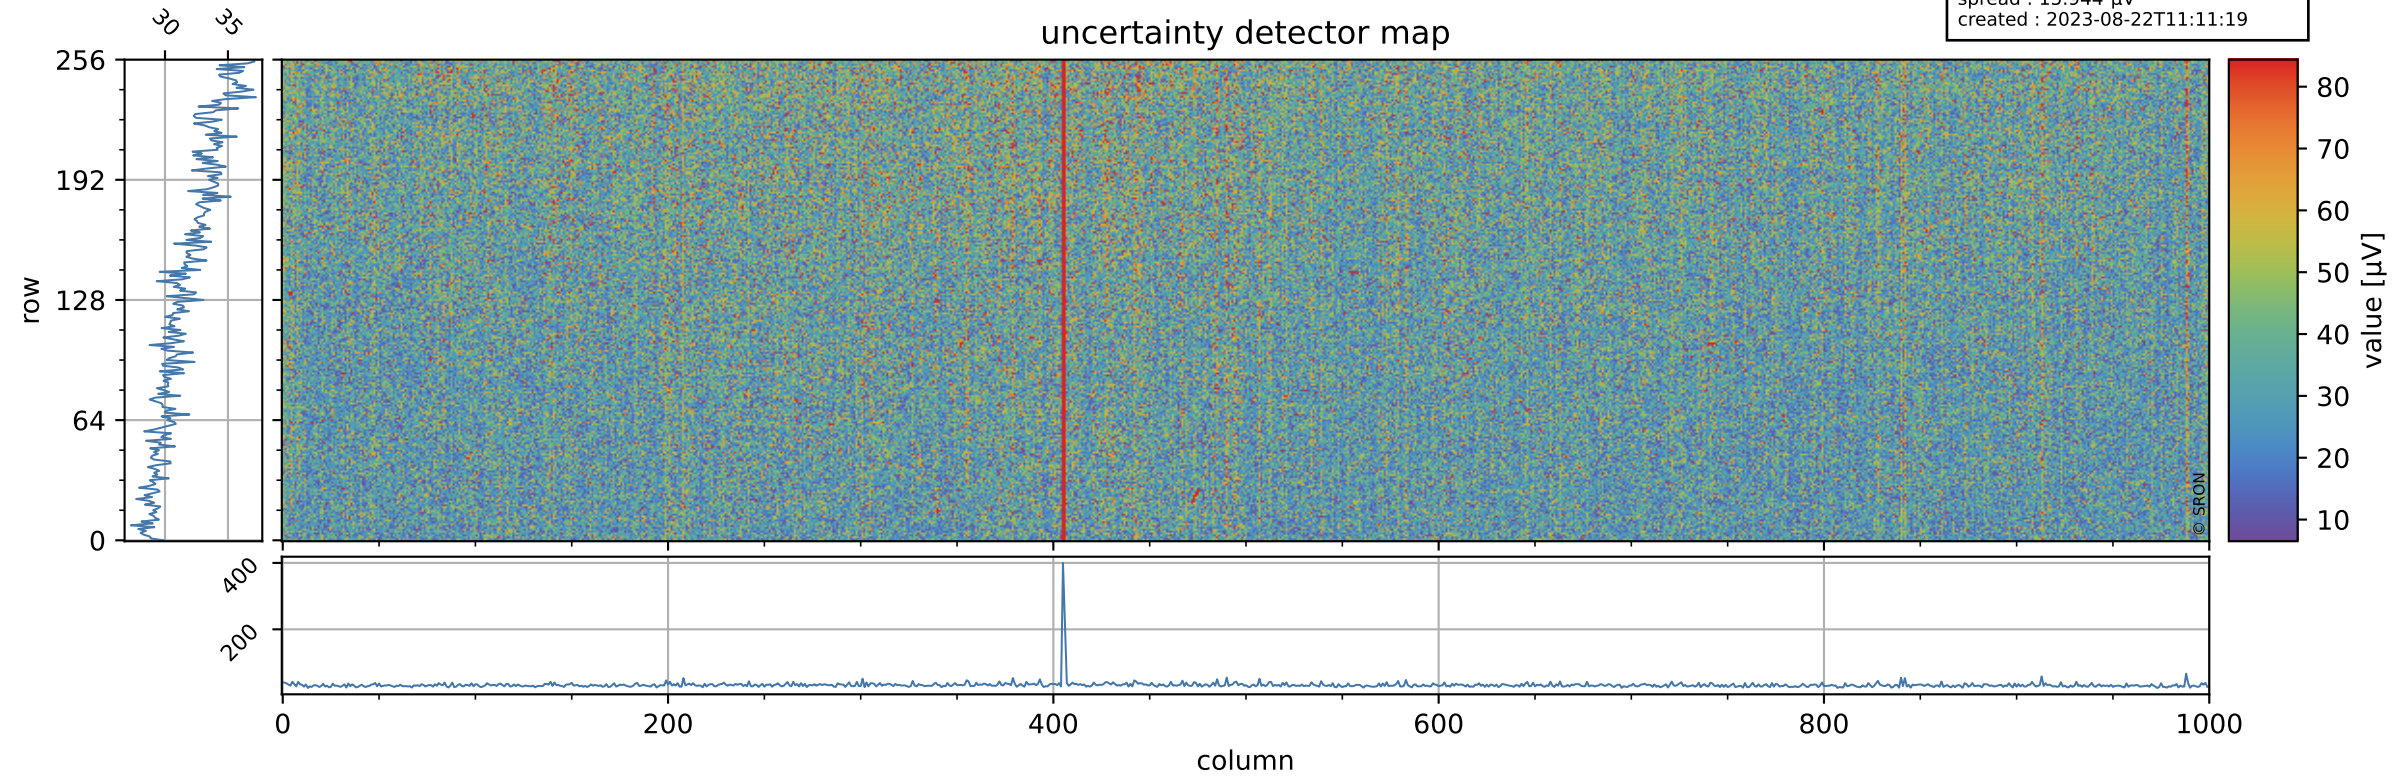

Tropomi SWIR offset (beta nominal)

orbits : 20 in [19162, 19207]
coverage : 2021-06-25 / 2021-06-28
median : 0.52596 V
spread : 0.035914 V
created : 2023-08-22T11:11:19

value detector map

Tropomi SWIR offset (beta nominal)

orbits : 20 in [19162, 19207]
coverage : 2021-06-25 / 2021-06-28
median : 32.015 μV
spread : 15.944 μV
created : 2023-08-22T11:11:19

Tropomi SWIR offset (beta nominal)

orbits : 20 in [19162, 19207]
coverage : 2021-06-25 / 2021-06-28
median : -0.055018 mV
spread : 0.38134 mV
created : 2023-08-22T11:11:19

value compared with SWIR offset CKD

Tropomi SWIR offset (beta nominal) ground-tracks of Sentinel-5P

orbits : 20 in [19162, 19207]
coverage : 2021-06-25 / 2021-06-28
created : 2023-08-22T11:11:19

Tropomi SWIR offset (beta nominal)

orbits : [1867, 19207]
coverage : 2018-02-20 / 2021-06-28
created : 2023-08-22T11:11:20

trend of detector median & temperatures