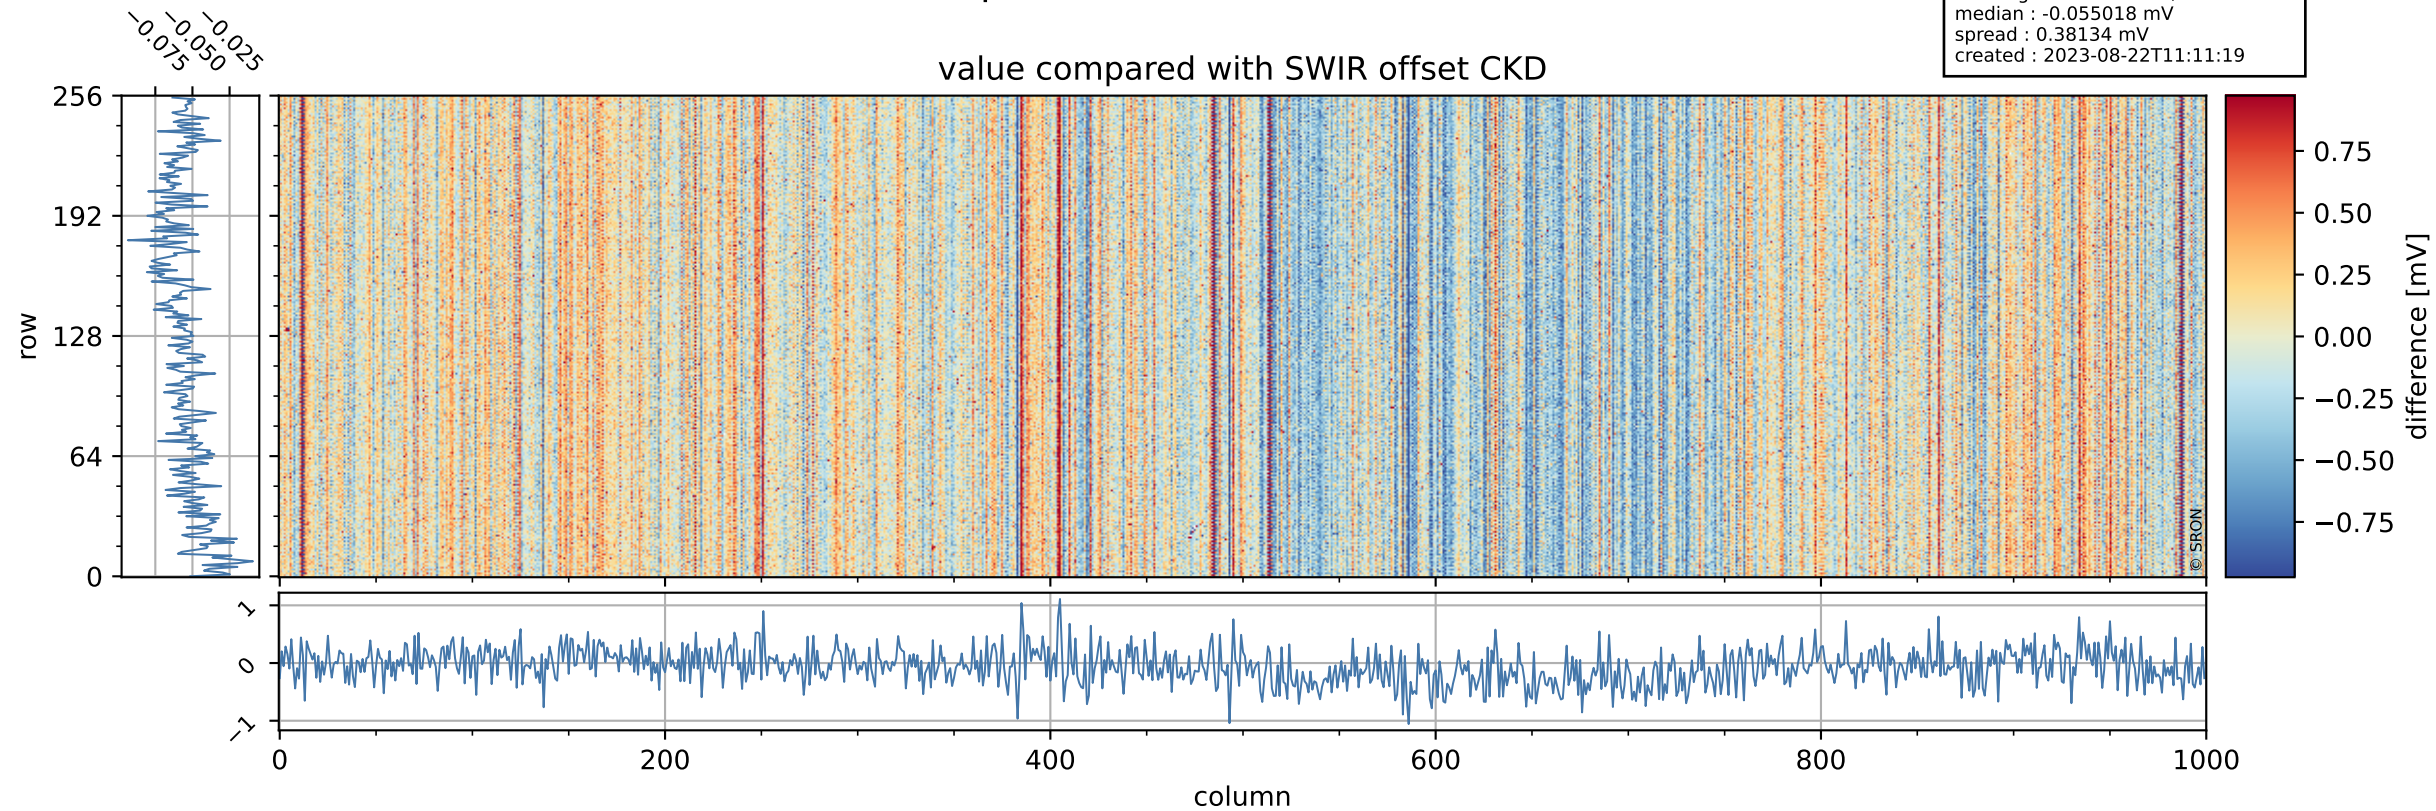

Tropomi SWIR offset (beta nominal)

orbits : 20 in [19162, 19207]
coverage : 2021-06-25 / 2021-06-28
median : 0.52596 V
spread : 0.035914 V
created : 2023-08-22T11:11:19

value detector map

Tropomi SWIR offset (beta nominal)

orbits : 20 in [19162, 19207]
coverage : 2021-06-25 / 2021-06-28
median : 32.015 μV
spread : 15.944 μV
created : 2023-08-22T11:11:19

Tropomi SWIR offset (beta nominal)

orbits : 20 in [19162, 19207]
coverage : 2021-06-25 / 2021-06-28
median : -0.055018 mV
spread : 0.38134 mV
created : 2023-08-22T11:11:19

value compared with SWIR offset CKD

Tropomi SWIR offset (beta nominal) ground-tracks of Sentinel-5P

orbits : 20 in [19162, 19207]
coverage : 2021-06-25 / 2021-06-28
created : 2023-08-22T11:11:19

Tropomi SWIR offset (beta nominal)

orbits : [1867, 19207]
coverage : 2018-02-20 / 2021-06-28
created : 2023-08-22T11:11:20

trend of detector median & temperatures