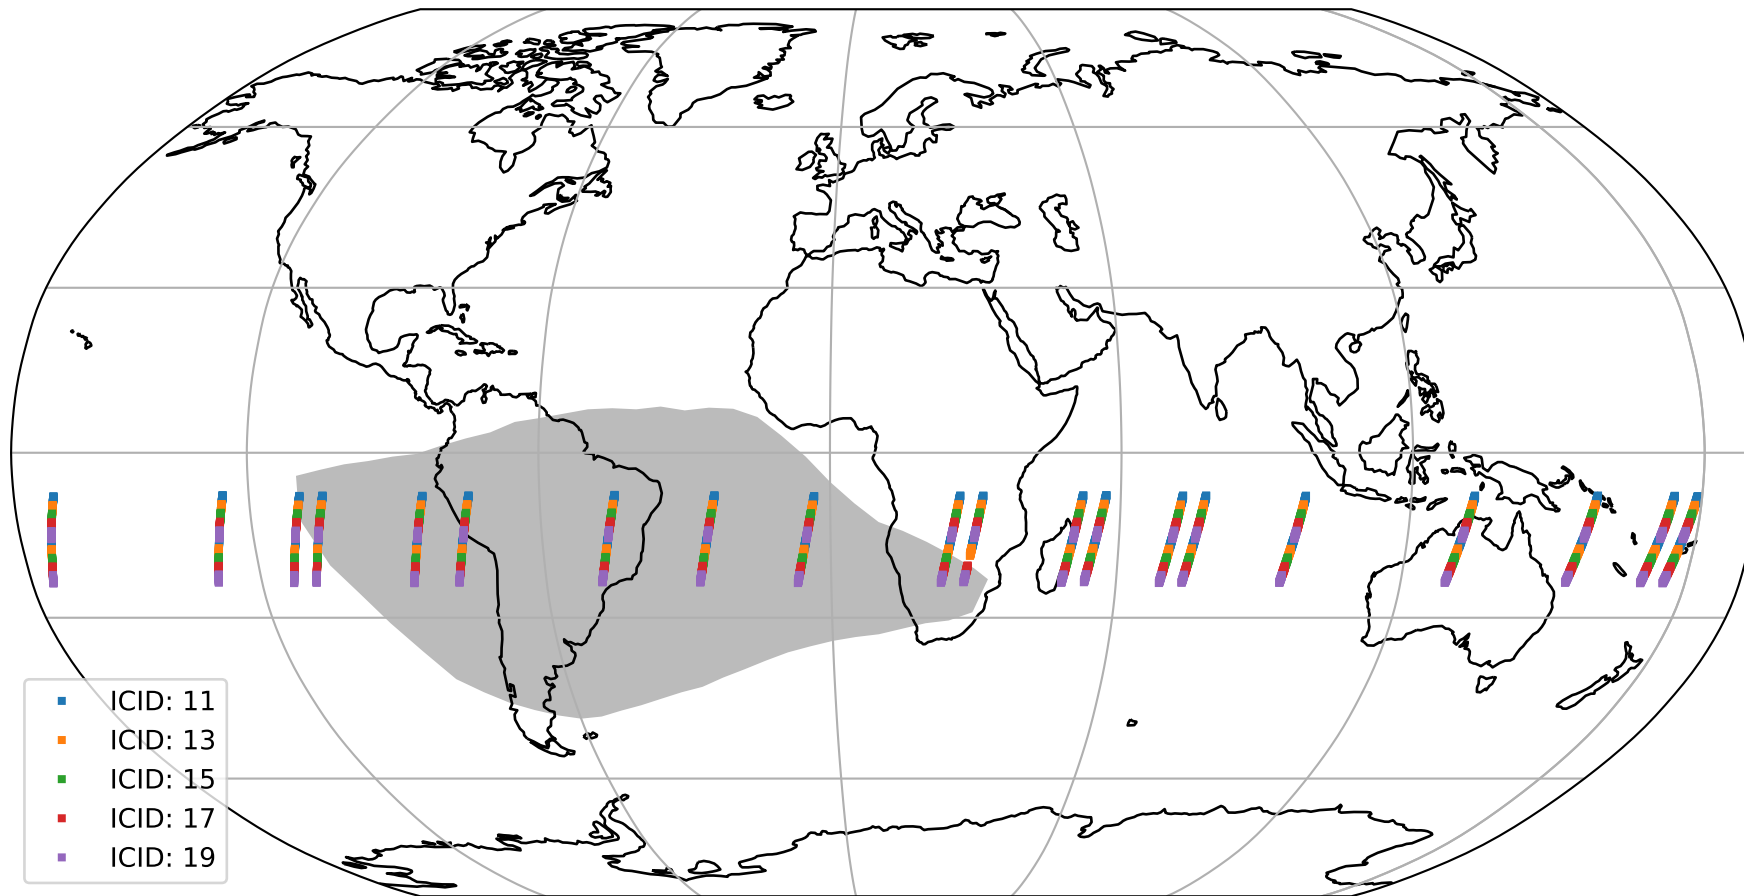

Tropomi SWIR offset (beta nominal)

orbits : 20 in [19162, 19207]
coverage : 2021-06-25 / 2021-06-28
median : 0.52596 V
spread : 0.035914 V
created : 2023-08-22T11:11:19

value detector map

Tropomi SWIR offset (beta nominal)

orbits : 20 in [19162, 19207]
coverage : 2021-06-25 / 2021-06-28
median : 32.015 μV
spread : 15.944 μV
created : 2023-08-22T11:11:19

Tropomi SWIR offset (beta nominal)

orbits : 20 in [19162, 19207]
coverage : 2021-06-25 / 2021-06-28
median : -0.055018 mV
spread : 0.38134 mV
created : 2023-08-22T11:11:19

value compared with SWIR offset CKD

Tropomi SWIR offset (beta nominal) ground-tracks of Sentinel-5P

orbits : 20 in [19162, 19207]
coverage : 2021-06-25 / 2021-06-28
created : 2023-08-22T11:11:19

Tropomi SWIR offset (beta nominal)

orbits : [1867, 19207]
coverage : 2018-02-20 / 2021-06-28
created : 2023-08-22T11:11:20

trend of detector median & temperatures