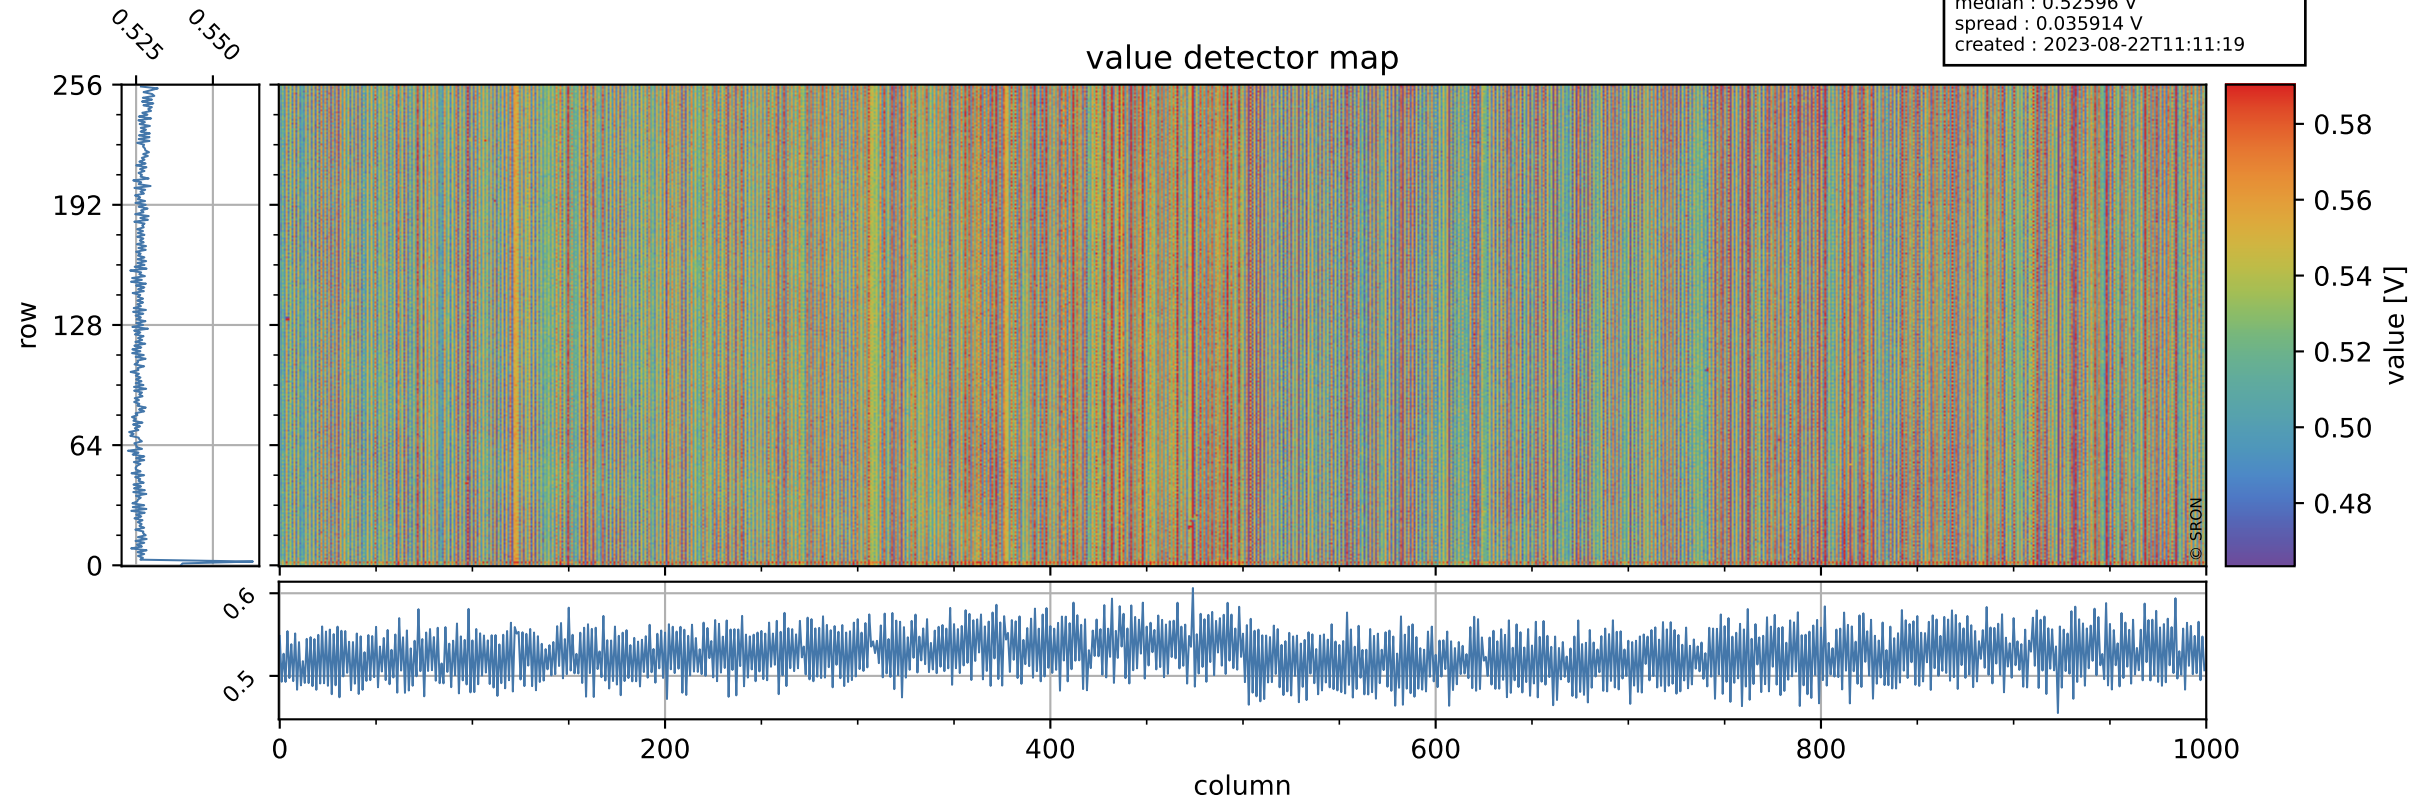

Tropomi SWIR offset (beta nominal)

orbits : 20 in [19162, 19207]
coverage : 2021-06-25 / 2021-06-28
median : 0.52596 V
spread : 0.035914 V
created : 2023-08-22T11:11:19

value detector map

Tropomi SWIR offset (beta nominal)

orbits : 20 in [19162, 19207]
coverage : 2021-06-25 / 2021-06-28
median : 32.015 μV
spread : 15.944 μV
created : 2023-08-22T11:11:19

Tropomi SWIR offset (beta nominal)

orbits : 20 in [19162, 19207]
coverage : 2021-06-25 / 2021-06-28
median : -0.055018 mV
spread : 0.38134 mV
created : 2023-08-22T11:11:19

value compared with SWIR offset CKD

Tropomi SWIR offset (beta nominal) ground-tracks of Sentinel-5P

orbits : 20 in [19162, 19207]
coverage : 2021-06-25 / 2021-06-28
created : 2023-08-22T11:11:19

Tropomi SWIR offset (beta nominal)

orbits : [1867, 19207]
coverage : 2018-02-20 / 2021-06-28
created : 2023-08-22T11:11:20

trend of detector median & temperatures