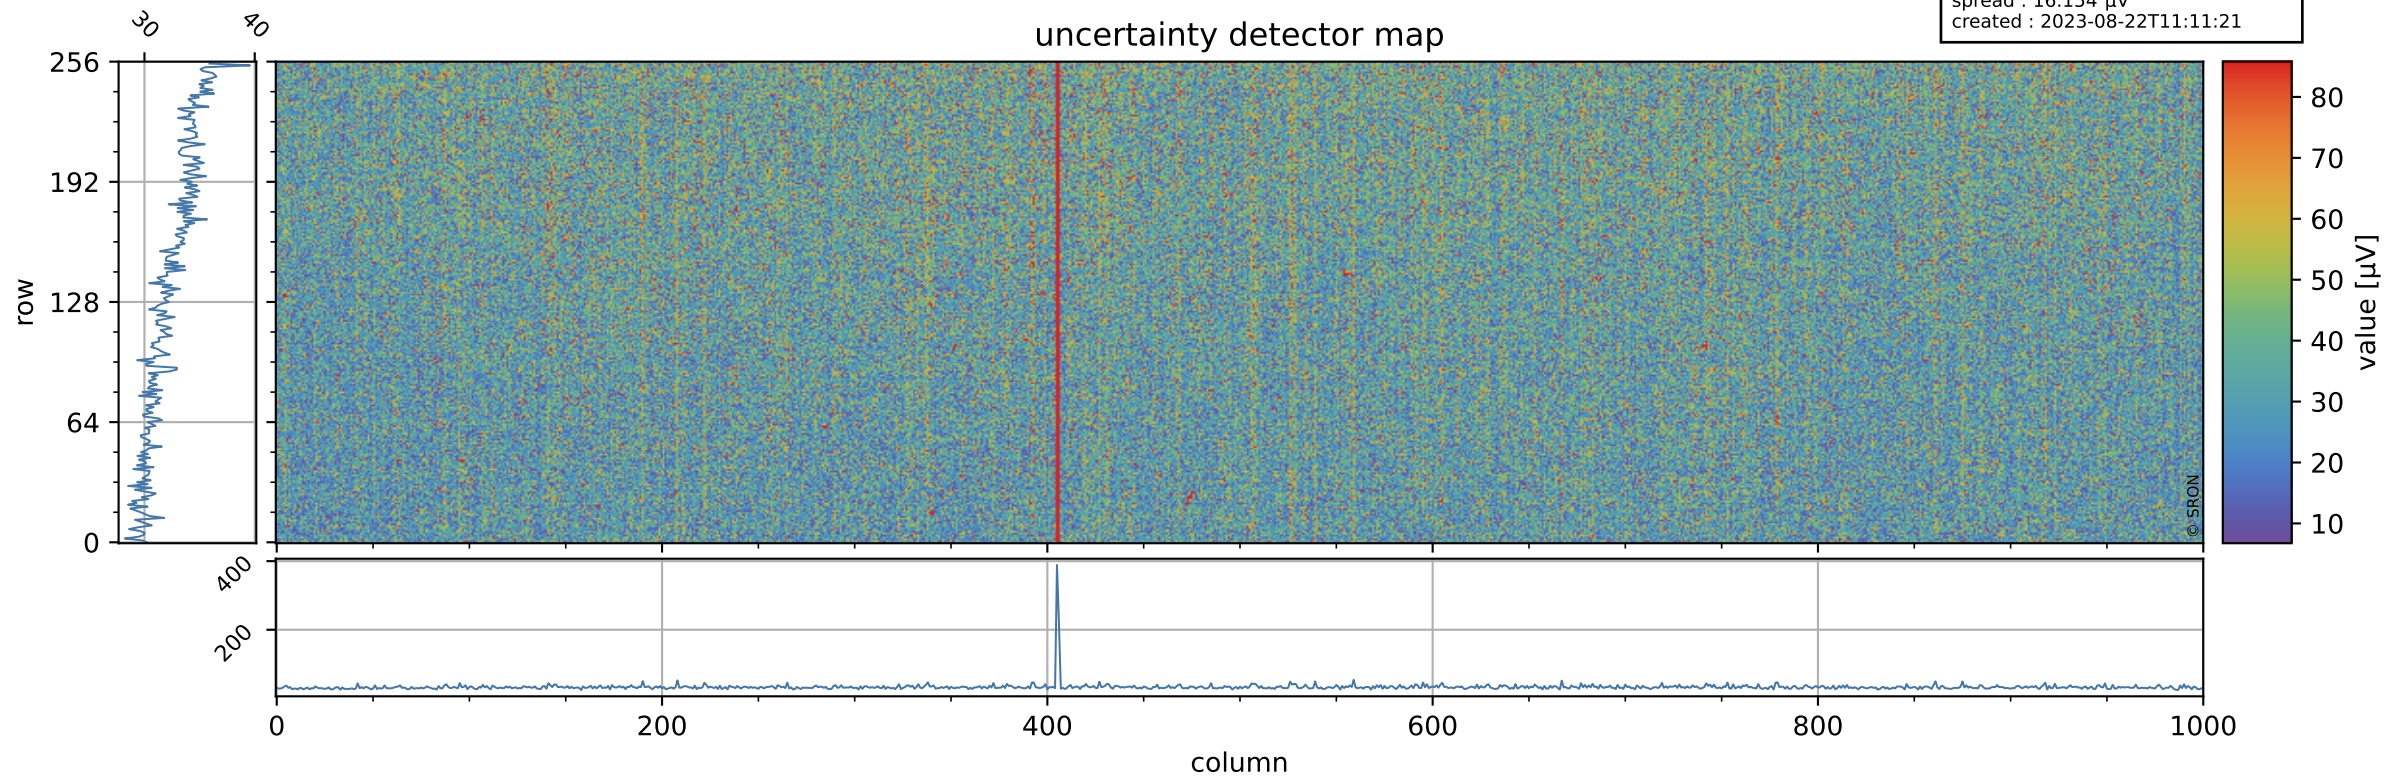

# Tropomi SWIR offset (beta nominal)

orbits : 18 in [19207, 19252]  
coverage : 2021-06-28 / 2021-07-01  
median : 0.52597 V  
spread : 0.035916 V  
created : 2023-08-22T11:11:21

## value detector map

# Tropomi SWIR offset (beta nominal)

orbits : 18 in [19207, 19252]  
coverage : 2021-06-28 / 2021-07-01  
median : 32.617  $\mu\text{V}$   
spread : 16.154  $\mu\text{V}$   
created : 2023-08-22T11:11:21

# Tropomi SWIR offset (beta nominal) ground-tracks of Sentinel-5P

orbits : 18 in [19207, 19252]  
coverage : 2021-06-28 / 2021-07-01  
created : 2023-08-22T11:11:22