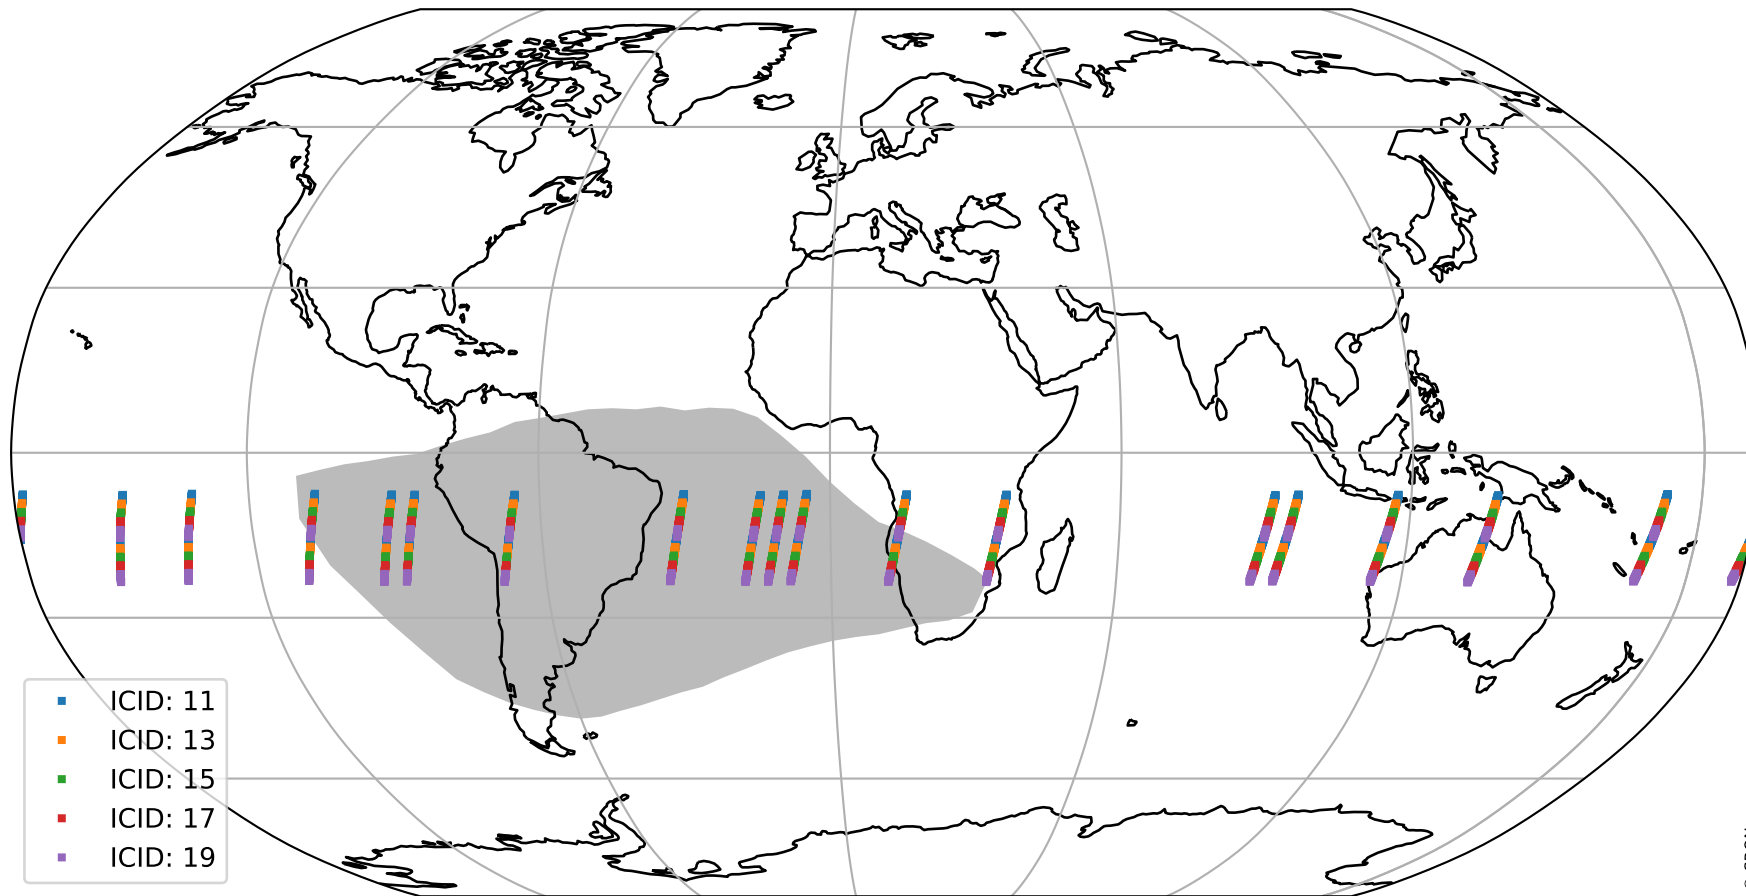

# Tropomi SWIR offset (beta nominal)

orbits : 18 in [19207, 19252]  
coverage : 2021-06-28 / 2021-07-01  
median : 32.617  $\mu\text{V}$   
spread : 16.154  $\mu\text{V}$   
created : 2023-08-22T11:11:21

# Tropomi SWIR offset (beta nominal)

orbits : 18 in [19207, 19252]  
coverage : 2021-06-28 / 2021-07-01  
median : -0.048207 mV  
spread : 0.38777 mV  
created : 2023-08-22T11:11:21

value compared with SWIR offset CKD

# Tropomi SWIR offset (beta nominal) ground-tracks of Sentinel-5P

orbits : 18 in [19207, 19252]  
coverage : 2021-06-28 / 2021-07-01  
created : 2023-08-22T11:11:22

# Tropomi SWIR offset (beta nominal)

orbits : [1867, 19252]  
coverage : 2018-02-20 / 2021-07-01  
created : 2023-08-22T11:11:22