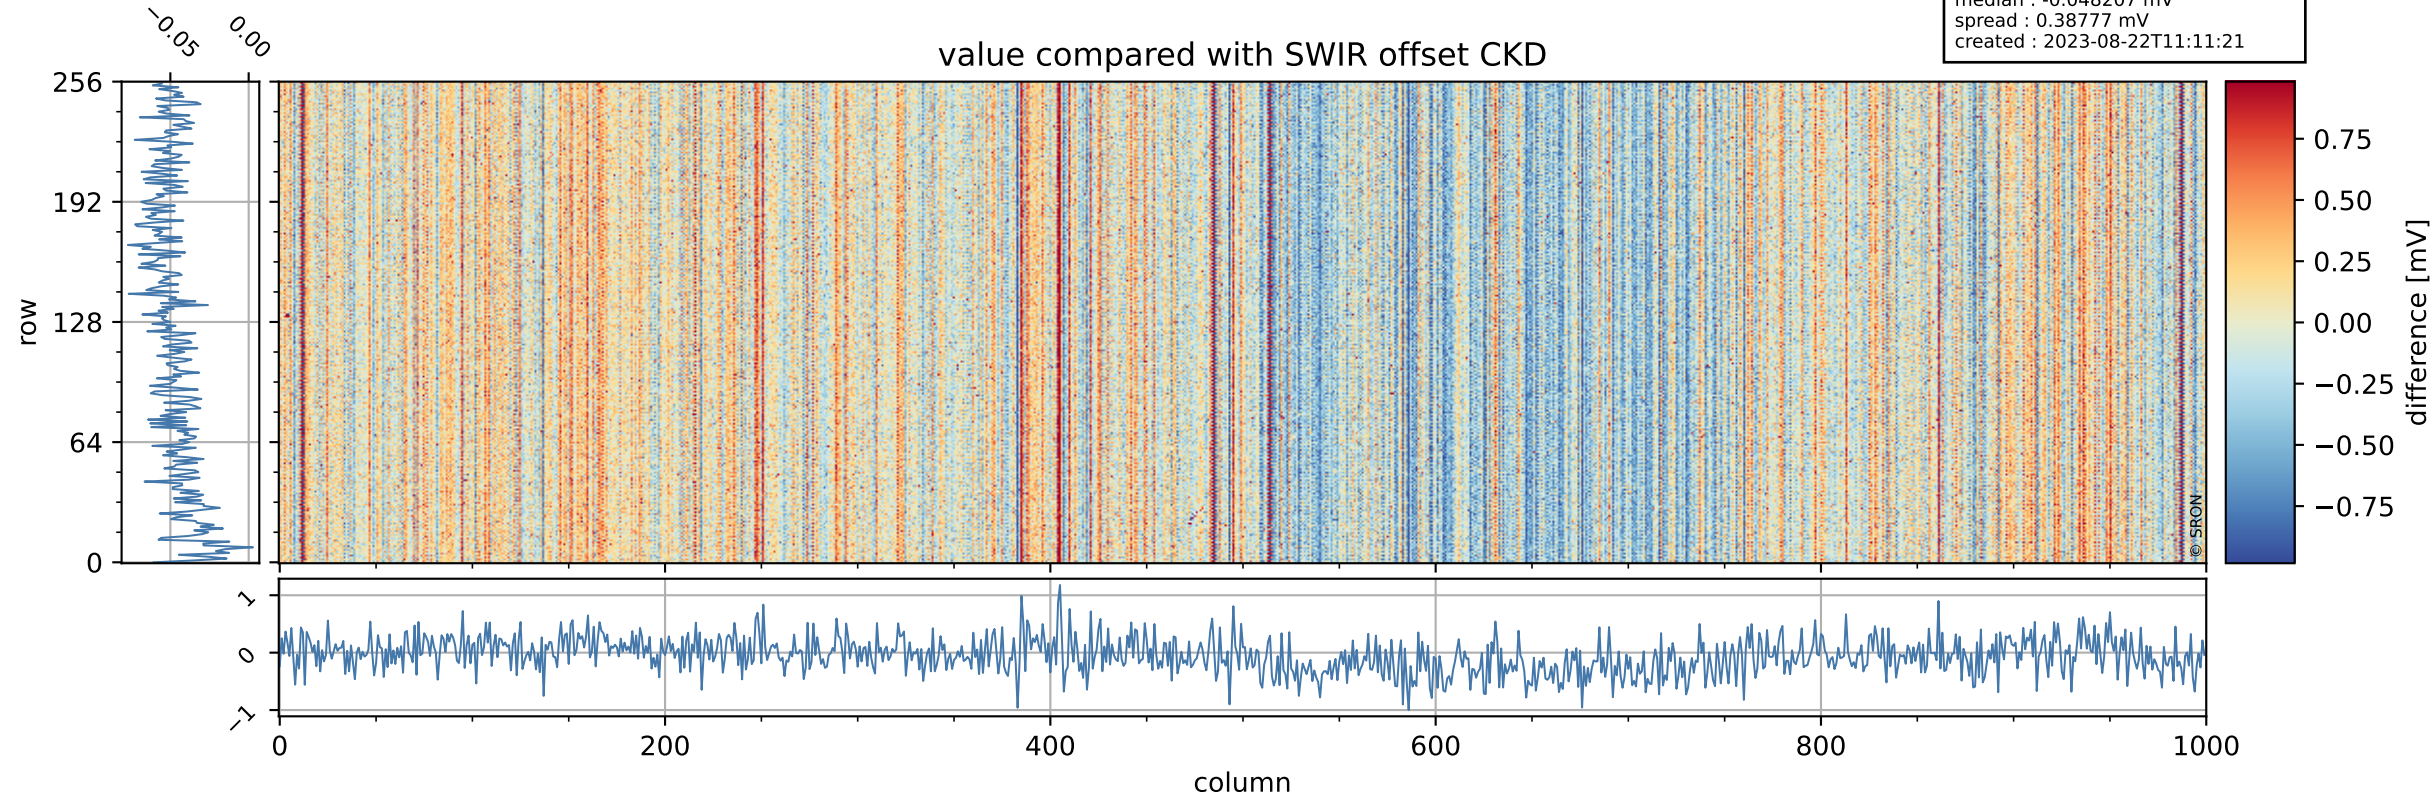

## value detector map

# Tropomi SWIR offset (beta nominal)

orbits : 18 in [19207, 19252]  
coverage : 2021-06-28 / 2021-07-01  
median : 32.617  $\mu\text{V}$   
spread : 16.154  $\mu\text{V}$   
created : 2023-08-22T11:11:21

# Tropomi SWIR offset (beta nominal)

orbits : 18 in [19207, 19252]  
coverage : 2021-06-28 / 2021-07-01  
median : -0.048207 mV  
spread : 0.38777 mV  
created : 2023-08-22T11:11:21

value compared with SWIR offset CKD

# Tropomi SWIR offset (beta nominal) ground-tracks of Sentinel-5P

orbits : 18 in [19207, 19252]  
coverage : 2021-06-28 / 2021-07-01  
created : 2023-08-22T11:11:22