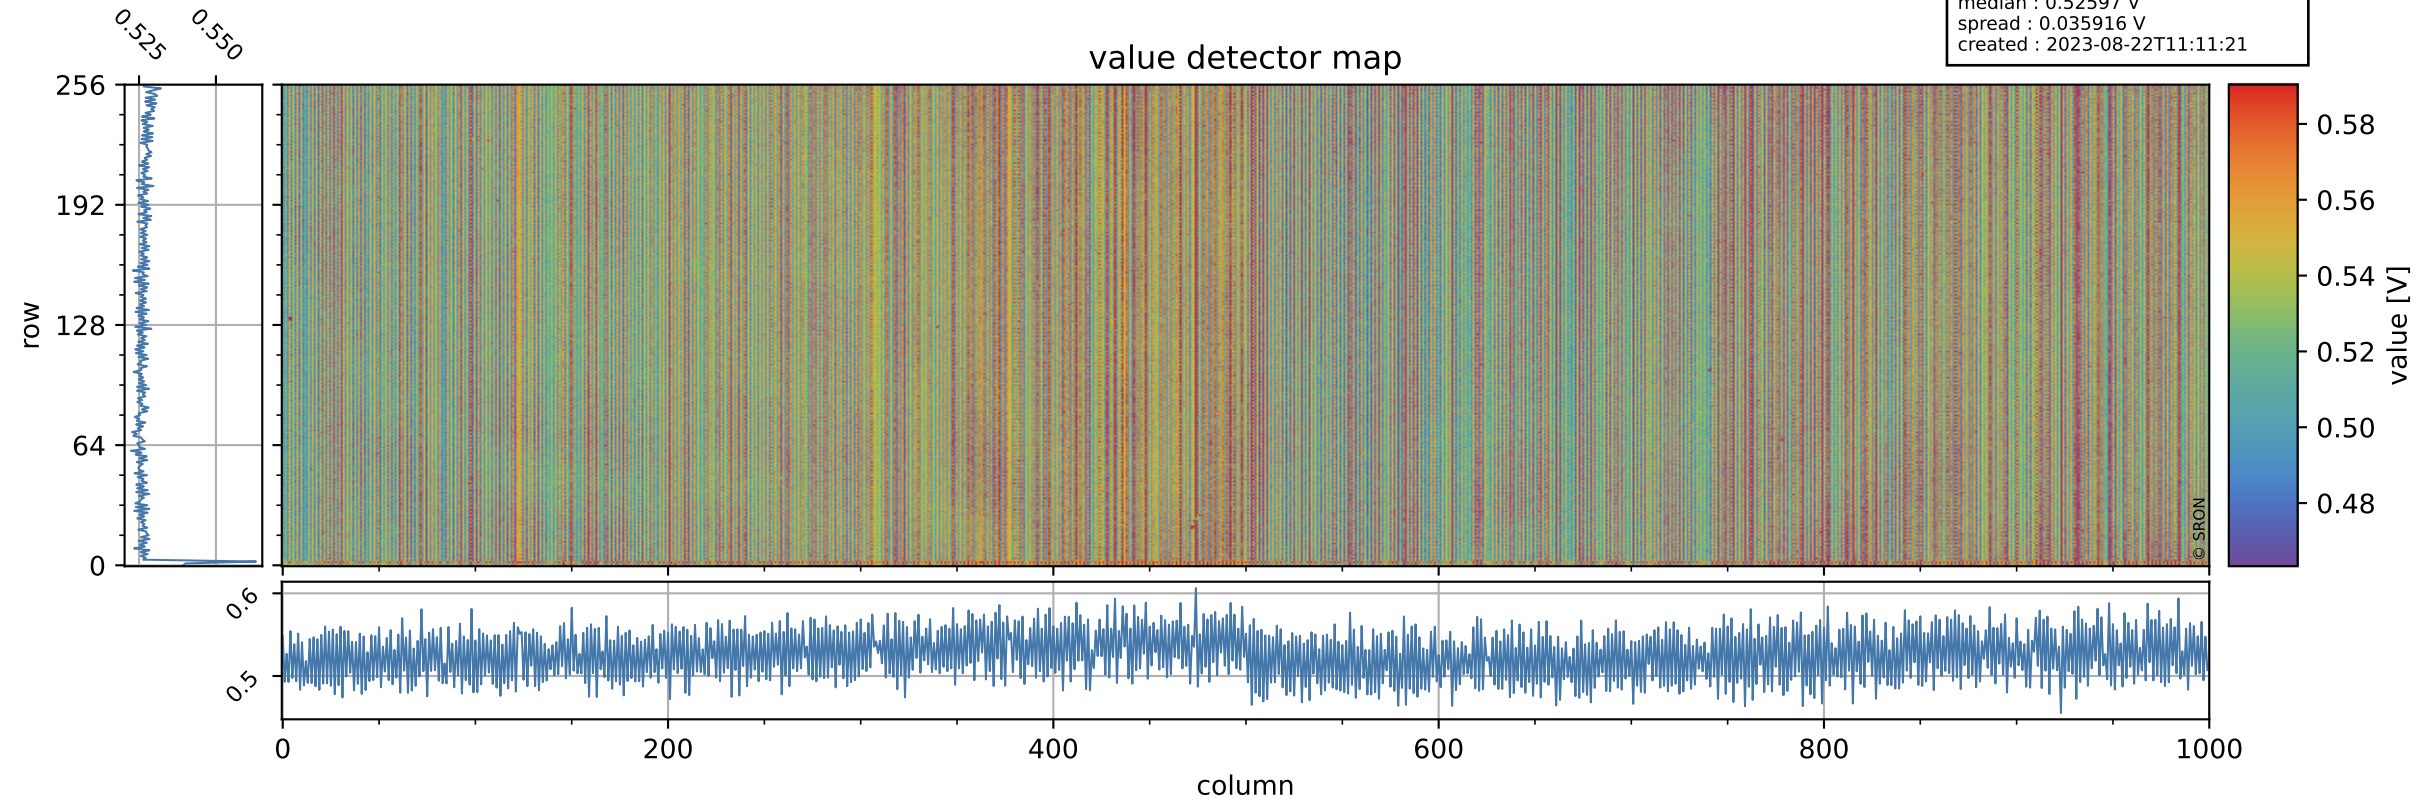

# Tropomi SWIR offset (beta nominal)

orbits : 18 in [19207, 19252]  
coverage : 2021-06-28 / 2021-07-01  
median : 0.52597 V  
spread : 0.035916 V  
created : 2023-08-22T11:11:21

## value detector map

# Tropomi SWIR offset (beta nominal)

orbits : 18 in [19207, 19252]  
coverage : 2021-06-28 / 2021-07-01  
median : 32.617  $\mu\text{V}$   
spread : 16.154  $\mu\text{V}$   
created : 2023-08-22T11:11:21

# Tropomi SWIR offset (beta nominal) ground-tracks of Sentinel-5P

orbits : 18 in [19207, 19252]  
coverage : 2021-06-28 / 2021-07-01  
created : 2023-08-22T11:11:22