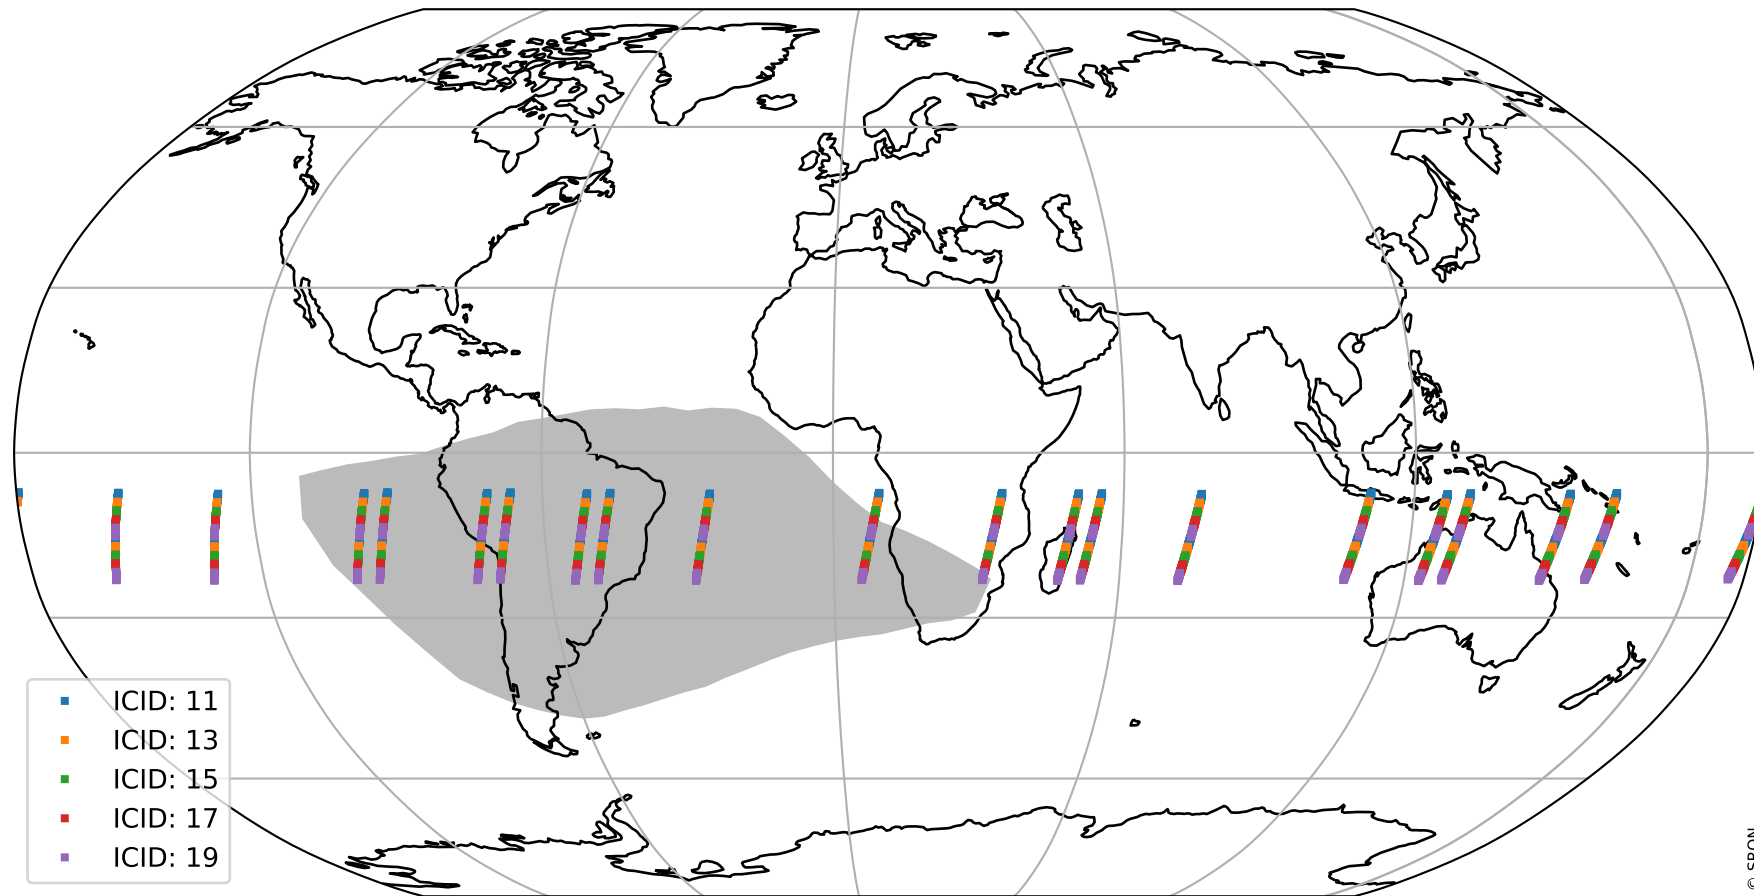

Tropomi SWIR offset (beta nominal)

orbits : 20 in [19252, 19297]
coverage : 2021-07-01 / 2021-07-04
median : 0.526 V
spread : 0.035913 V
created : 2023-08-22T11:11:23

value detector map

Tropomi SWIR offset (beta nominal)

orbits : 20 in [19252, 19297]
coverage : 2021-07-01 / 2021-07-04
median : 31.6 μV
spread : 15.684 μV
created : 2023-08-22T11:11:23

Tropomi SWIR offset (beta nominal)

orbits : 20 in [19252, 19297]
coverage : 2021-07-01 / 2021-07-04
median : -0.013021 mV
spread : 0.38234 mV
created : 2023-08-22T11:11:23

value compared with SWIR offset CKD

Tropomi SWIR offset (beta nominal) ground-tracks of Sentinel-5P

orbits : 20 in [19252, 19297]
coverage : 2021-07-01 / 2021-07-04
created : 2023-08-22T11:11:24

Tropomi SWIR offset (beta nominal)

orbits : [1867, 19297]
coverage : 2018-02-20 / 2021-07-04
created : 2023-08-22T11:11:24

trend of detector median & temperatures