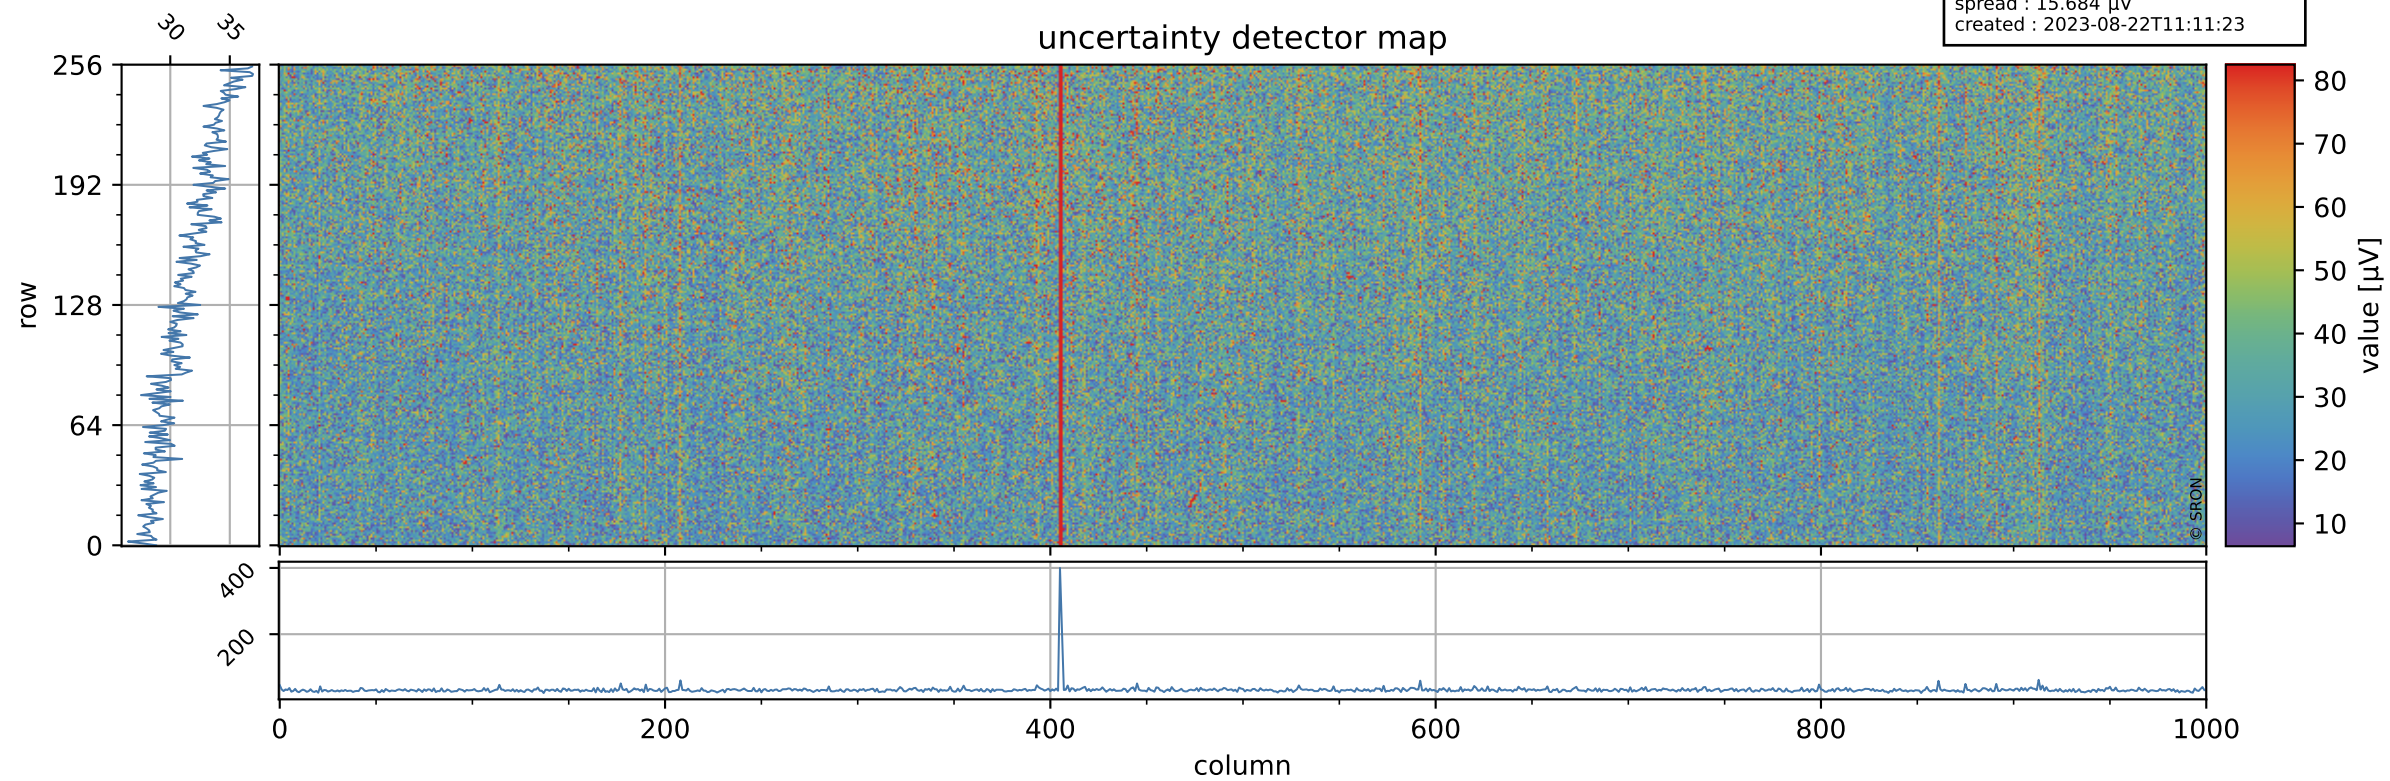

Tropomi SWIR offset (beta nominal)

orbits : 20 in [19252, 19297]
coverage : 2021-07-01 / 2021-07-04
median : 0.526 V
spread : 0.035913 V
created : 2023-08-22T11:11:23

value detector map

Tropomi SWIR offset (beta nominal)

orbits : 20 in [19252, 19297]
coverage : 2021-07-01 / 2021-07-04
median : 31.6 μV
spread : 15.684 μV
created : 2023-08-22T11:11:23

Tropomi SWIR offset (beta nominal)

orbits : 20 in [19252, 19297]
coverage : 2021-07-01 / 2021-07-04
median : -0.013021 mV
spread : 0.38234 mV
created : 2023-08-22T11:11:23

value compared with SWIR offset CKD

Tropomi SWIR offset (beta nominal) ground-tracks of Sentinel-5P

orbits : 20 in [19252, 19297]
coverage : 2021-07-01 / 2021-07-04
created : 2023-08-22T11:11:24

Tropomi SWIR offset (beta nominal)

orbits : [1867, 19297]
coverage : 2018-02-20 / 2021-07-04
created : 2023-08-22T11:11:24

trend of detector median & temperatures