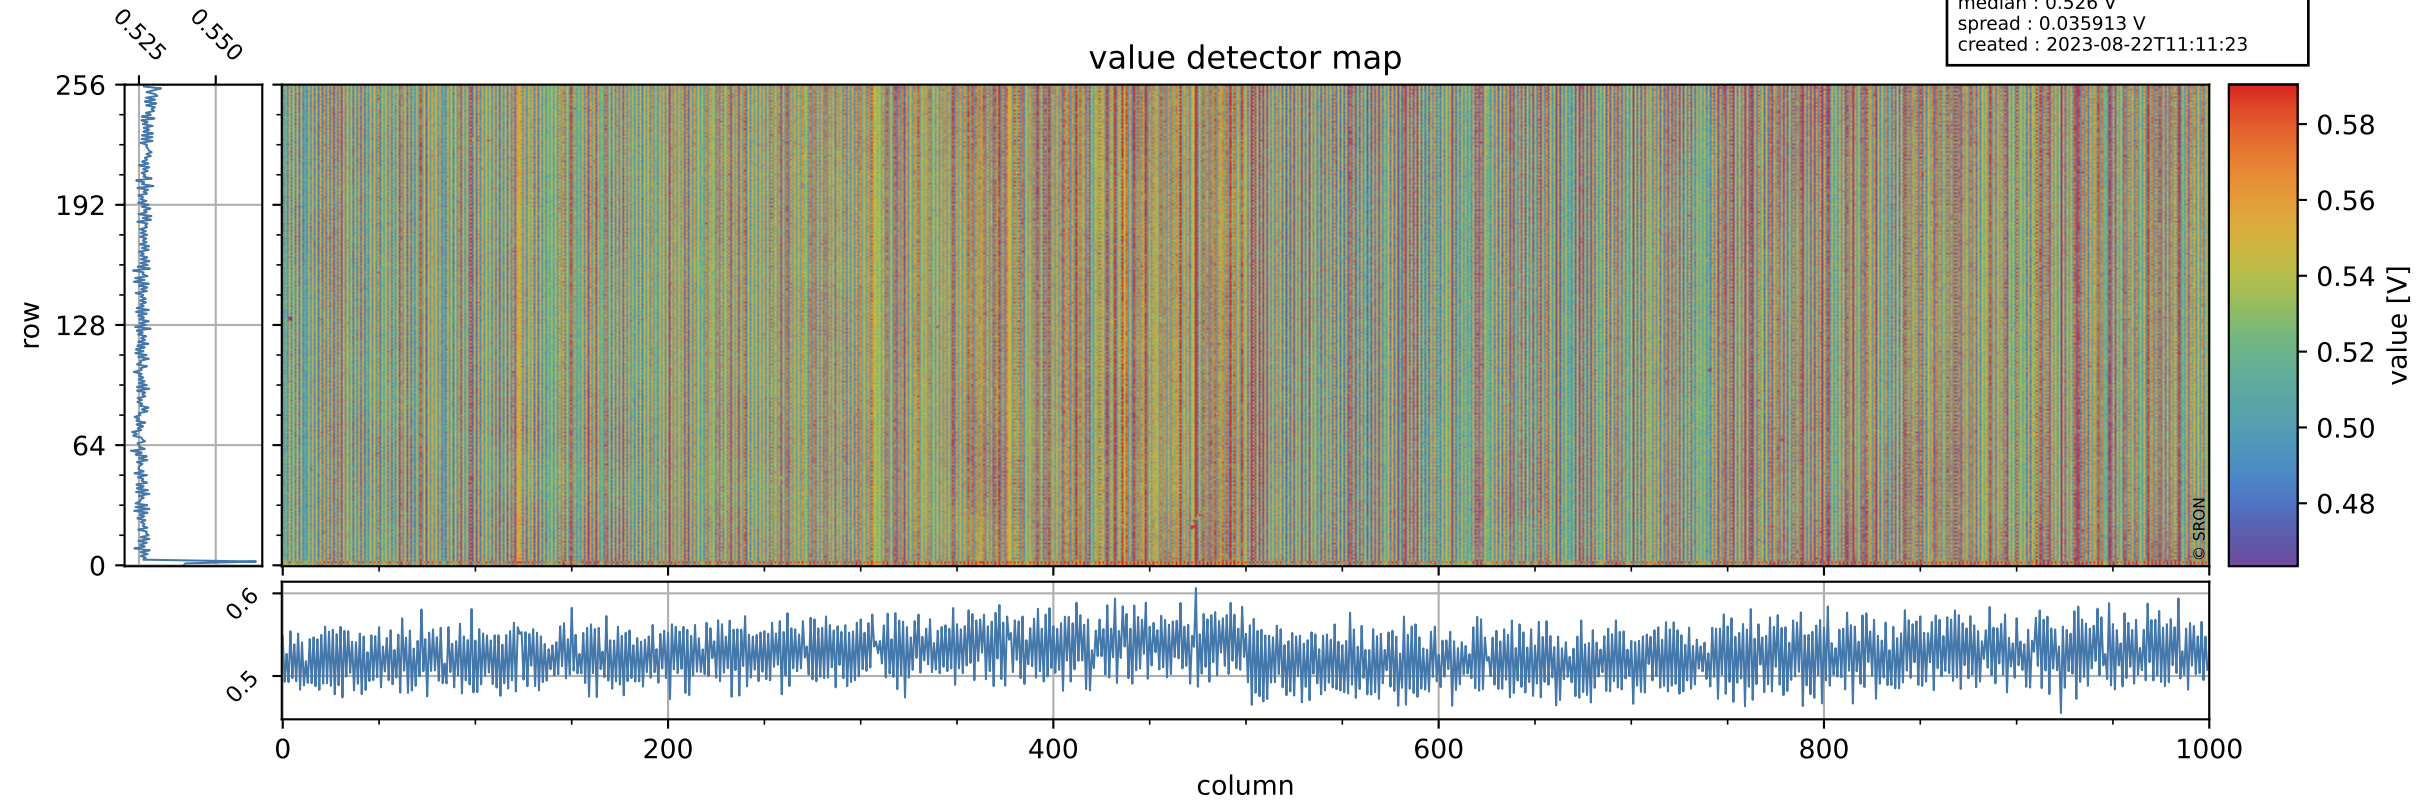

Tropomi SWIR offset (beta nominal)

orbits : 20 in [19252, 19297]
coverage : 2021-07-01 / 2021-07-04
median : 0.526 V
spread : 0.035913 V
created : 2023-08-22T11:11:23

value detector map

Tropomi SWIR offset (beta nominal)

orbits : 20 in [19252, 19297]
coverage : 2021-07-01 / 2021-07-04
median : 31.6 μV
spread : 15.684 μV
created : 2023-08-22T11:11:23

Tropomi SWIR offset (beta nominal)

orbits : 20 in [19252, 19297]
coverage : 2021-07-01 / 2021-07-04
median : -0.013021 mV
spread : 0.38234 mV
created : 2023-08-22T11:11:23

value compared with SWIR offset CKD

Tropomi SWIR offset (beta nominal) ground-tracks of Sentinel-5P

orbits : 20 in [19252, 19297]
coverage : 2021-07-01 / 2021-07-04
created : 2023-08-22T11:11:24

Tropomi SWIR offset (beta nominal)

orbits : [1867, 19297]
coverage : 2018-02-20 / 2021-07-04
created : 2023-08-22T11:11:24

trend of detector median & temperatures