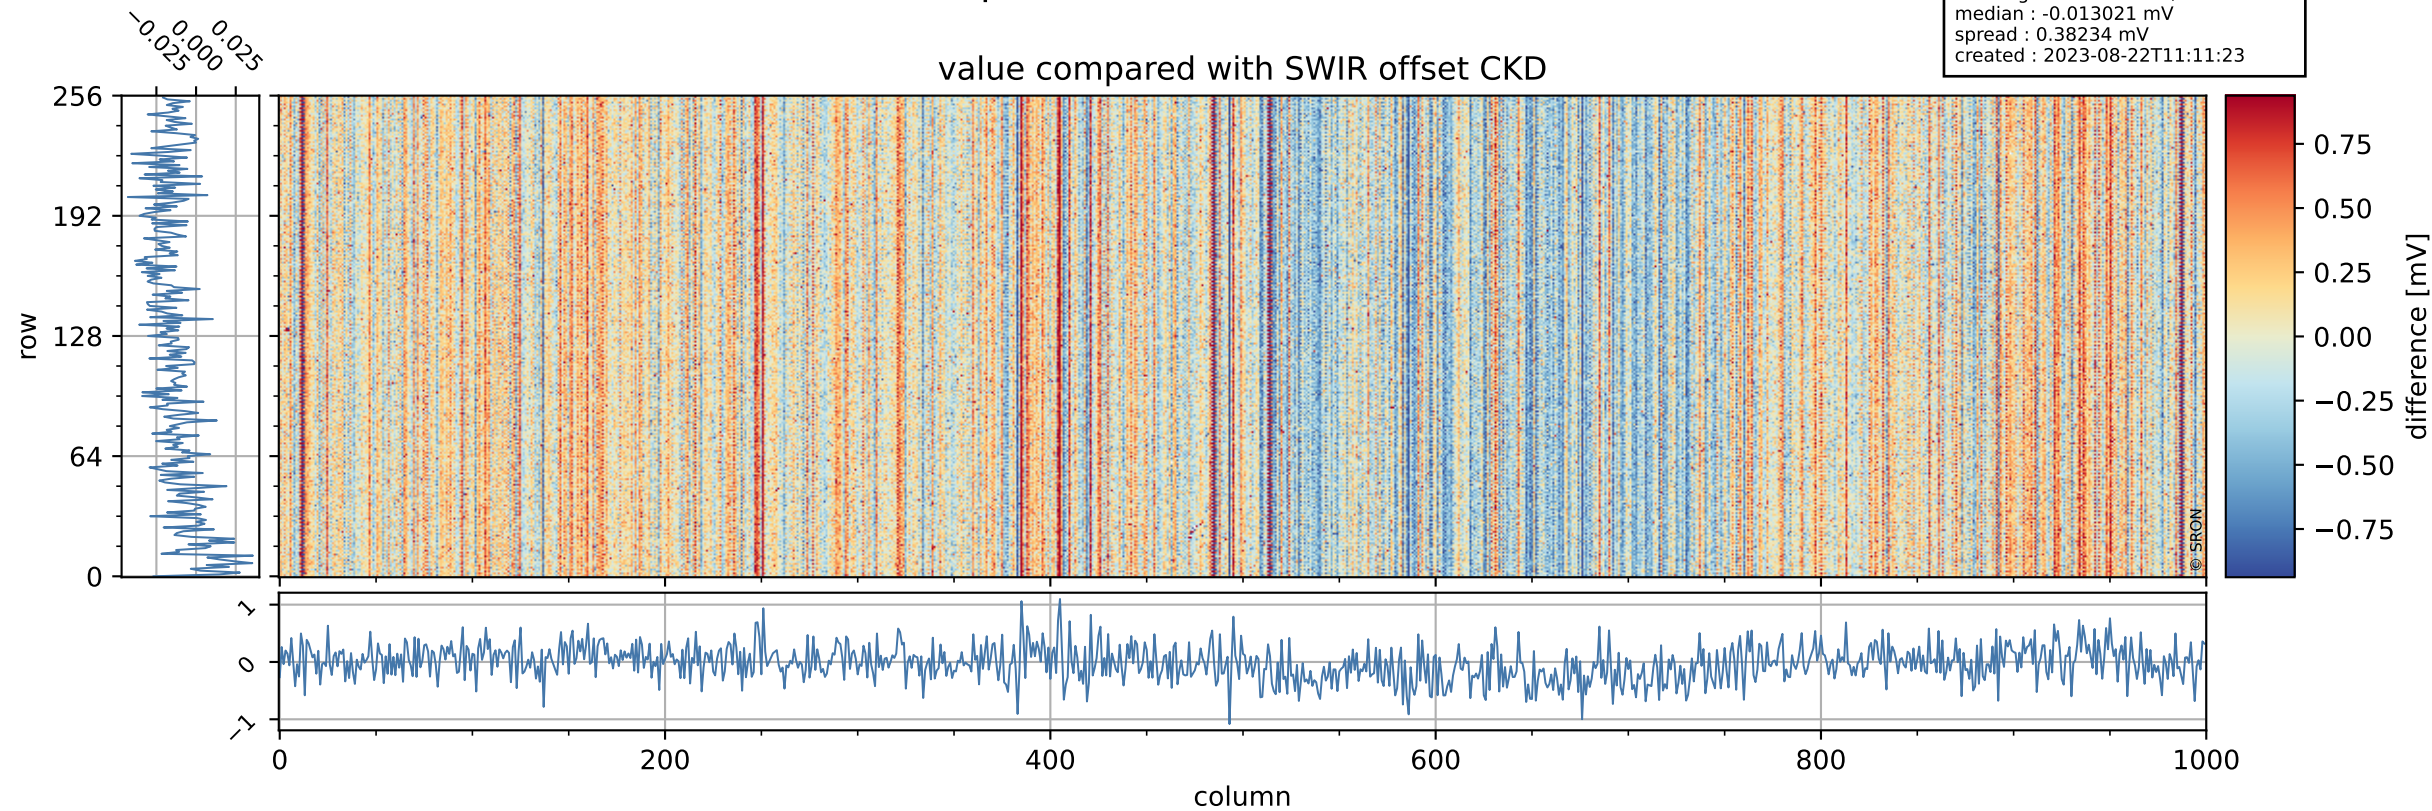

Tropomi SWIR offset (beta nominal)

orbits : 20 in [19252, 19297]
coverage : 2021-07-01 / 2021-07-04
median : 0.526 V
spread : 0.035913 V
created : 2023-08-22T11:11:23

value detector map

Tropomi SWIR offset (beta nominal)

orbits : 20 in [19252, 19297]
coverage : 2021-07-01 / 2021-07-04
median : 31.6 μV
spread : 15.684 μV
created : 2023-08-22T11:11:23

Tropomi SWIR offset (beta nominal)

orbits : 20 in [19252, 19297]
coverage : 2021-07-01 / 2021-07-04
median : -0.013021 mV
spread : 0.38234 mV
created : 2023-08-22T11:11:23

value compared with SWIR offset CKD

Tropomi SWIR offset (beta nominal) ground-tracks of Sentinel-5P

orbits : 20 in [19252, 19297]
coverage : 2021-07-01 / 2021-07-04
created : 2023-08-22T11:11:24

Tropomi SWIR offset (beta nominal)

orbits : [1867, 19297]
coverage : 2018-02-20 / 2021-07-04
created : 2023-08-22T11:11:24

trend of detector median & temperatures