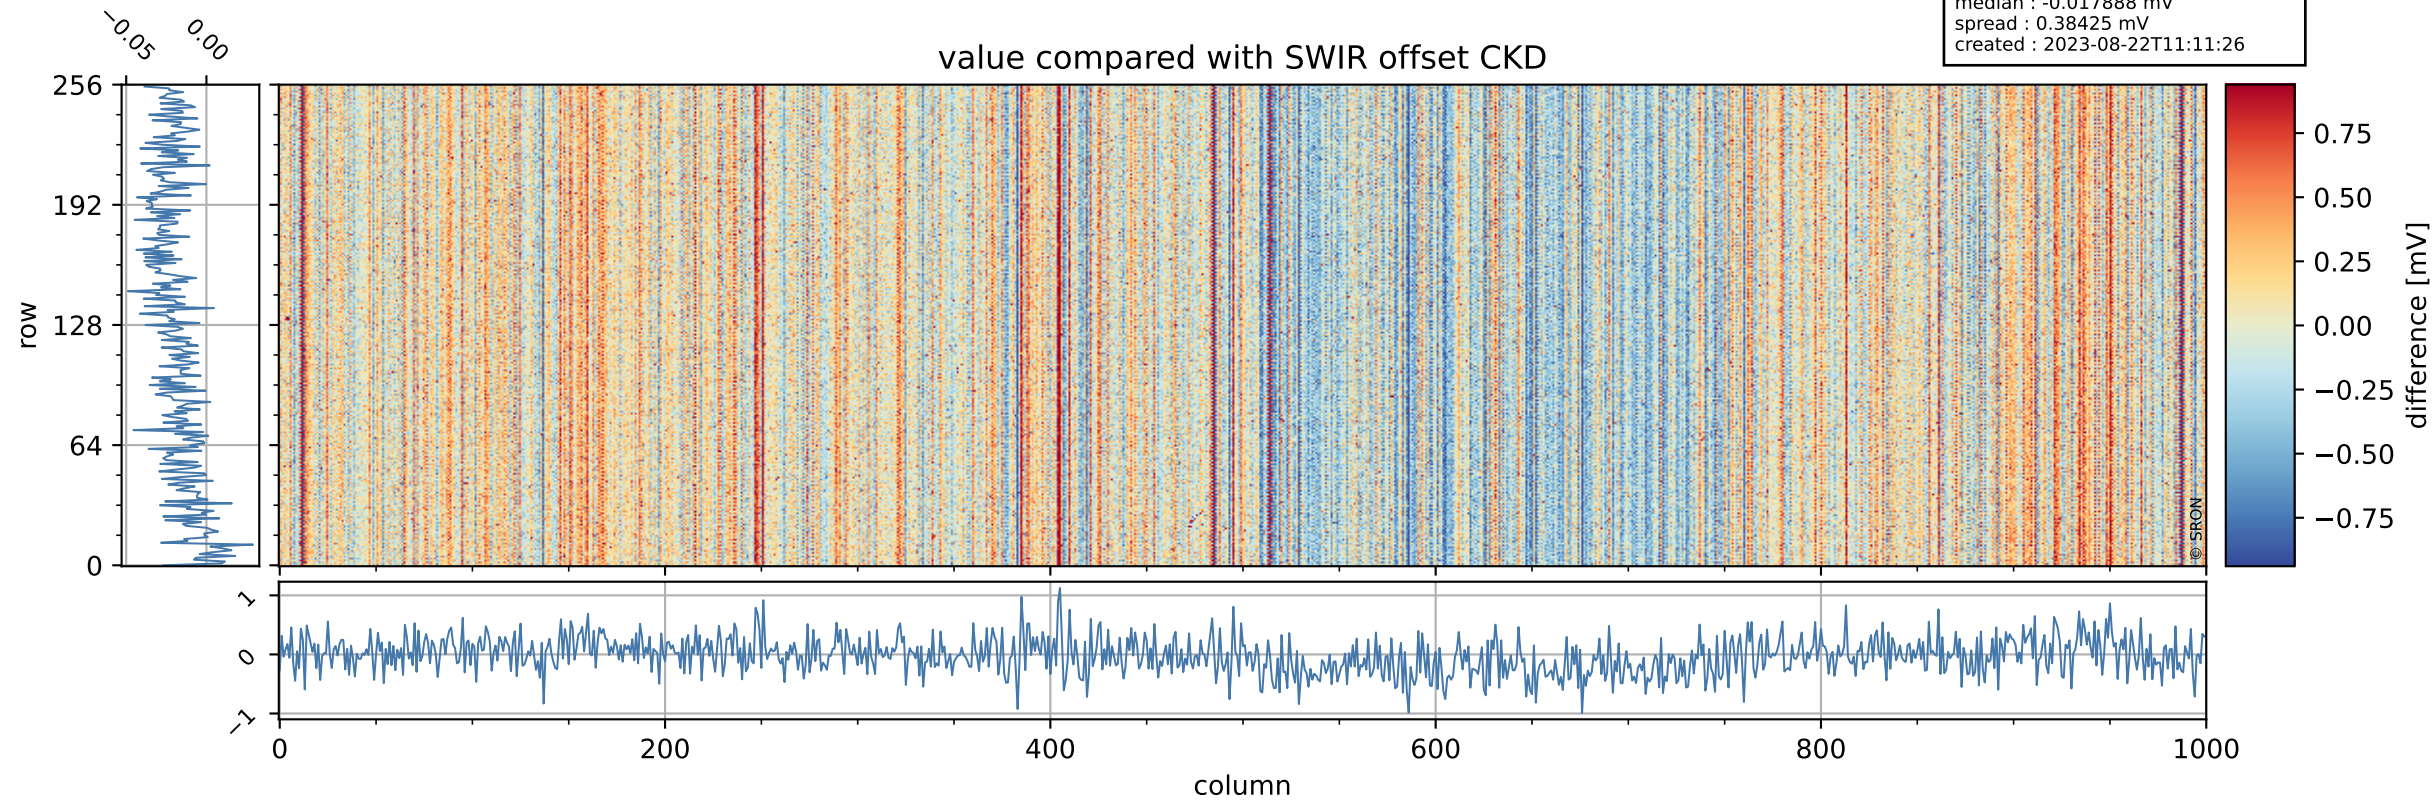

Tropomi SWIR offset (beta nominal)

orbits : 19 in [19297, 19342]
coverage : 2021-07-04 / 2021-07-07
median : 0.526 V
spread : 0.035914 V
created : 2023-08-22T11:11:25

value detector map

Tropomi SWIR offset (beta nominal)

orbits : 19 in [19297, 19342]
coverage : 2021-07-04 / 2021-07-07
median : 31.623 μV
spread : 15.581 μV
created : 2023-08-22T11:11:25

Tropomi SWIR offset (beta nominal)

orbits : 19 in [19297, 19342]
coverage : 2021-07-04 / 2021-07-07
median : -0.017888 mV
spread : 0.38425 mV
created : 2023-08-22T11:11:26

value compared with SWIR offset CKD

Tropomi SWIR offset (beta nominal) ground-tracks of Sentinel-5P

orbits : 19 in [19297, 19342]
coverage : 2021-07-04 / 2021-07-07
created : 2023-08-22T11:11:26

Tropomi SWIR offset (beta nominal)

orbits : [1867, 19342]
coverage : 2018-02-20 / 2021-07-07
created : 2023-08-22T11:11:26

trend of detector median & temperatures