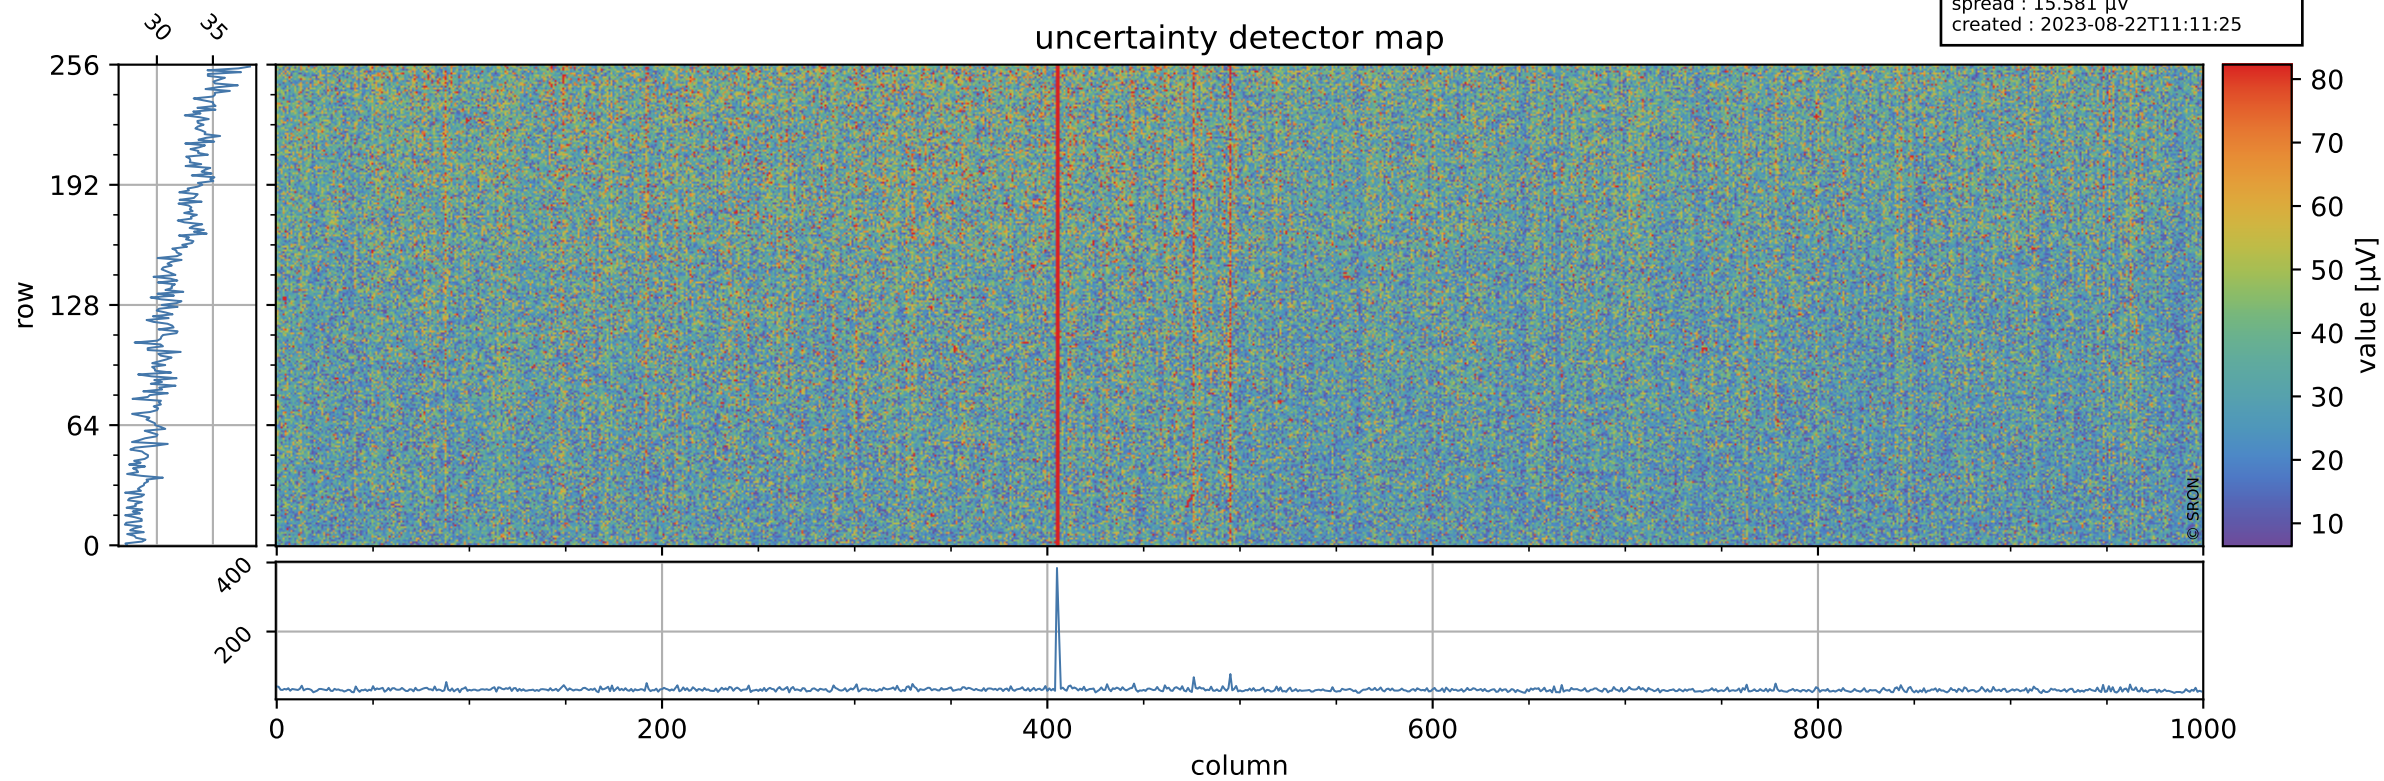

Tropomi SWIR offset (beta nominal)

orbits : 19 in [19297, 19342]
coverage : 2021-07-04 / 2021-07-07
median : 0.526 V
spread : 0.035914 V
created : 2023-08-22T11:11:25

value detector map

Tropomi SWIR offset (beta nominal)

orbits : 19 in [19297, 19342]
coverage : 2021-07-04 / 2021-07-07
median : 31.623 μV
spread : 15.581 μV
created : 2023-08-22T11:11:25

Tropomi SWIR offset (beta nominal)

orbits : 19 in [19297, 19342]
coverage : 2021-07-04 / 2021-07-07
median : -0.017888 mV
spread : 0.38425 mV
created : 2023-08-22T11:11:26

value compared with SWIR offset CKD

Tropomi SWIR offset (beta nominal) ground-tracks of Sentinel-5P

orbits : 19 in [19297, 19342]
coverage : 2021-07-04 / 2021-07-07
created : 2023-08-22T11:11:26

Tropomi SWIR offset (beta nominal)

orbits : [1867, 19342]
coverage : 2018-02-20 / 2021-07-07
created : 2023-08-22T11:11:26

trend of detector median & temperatures