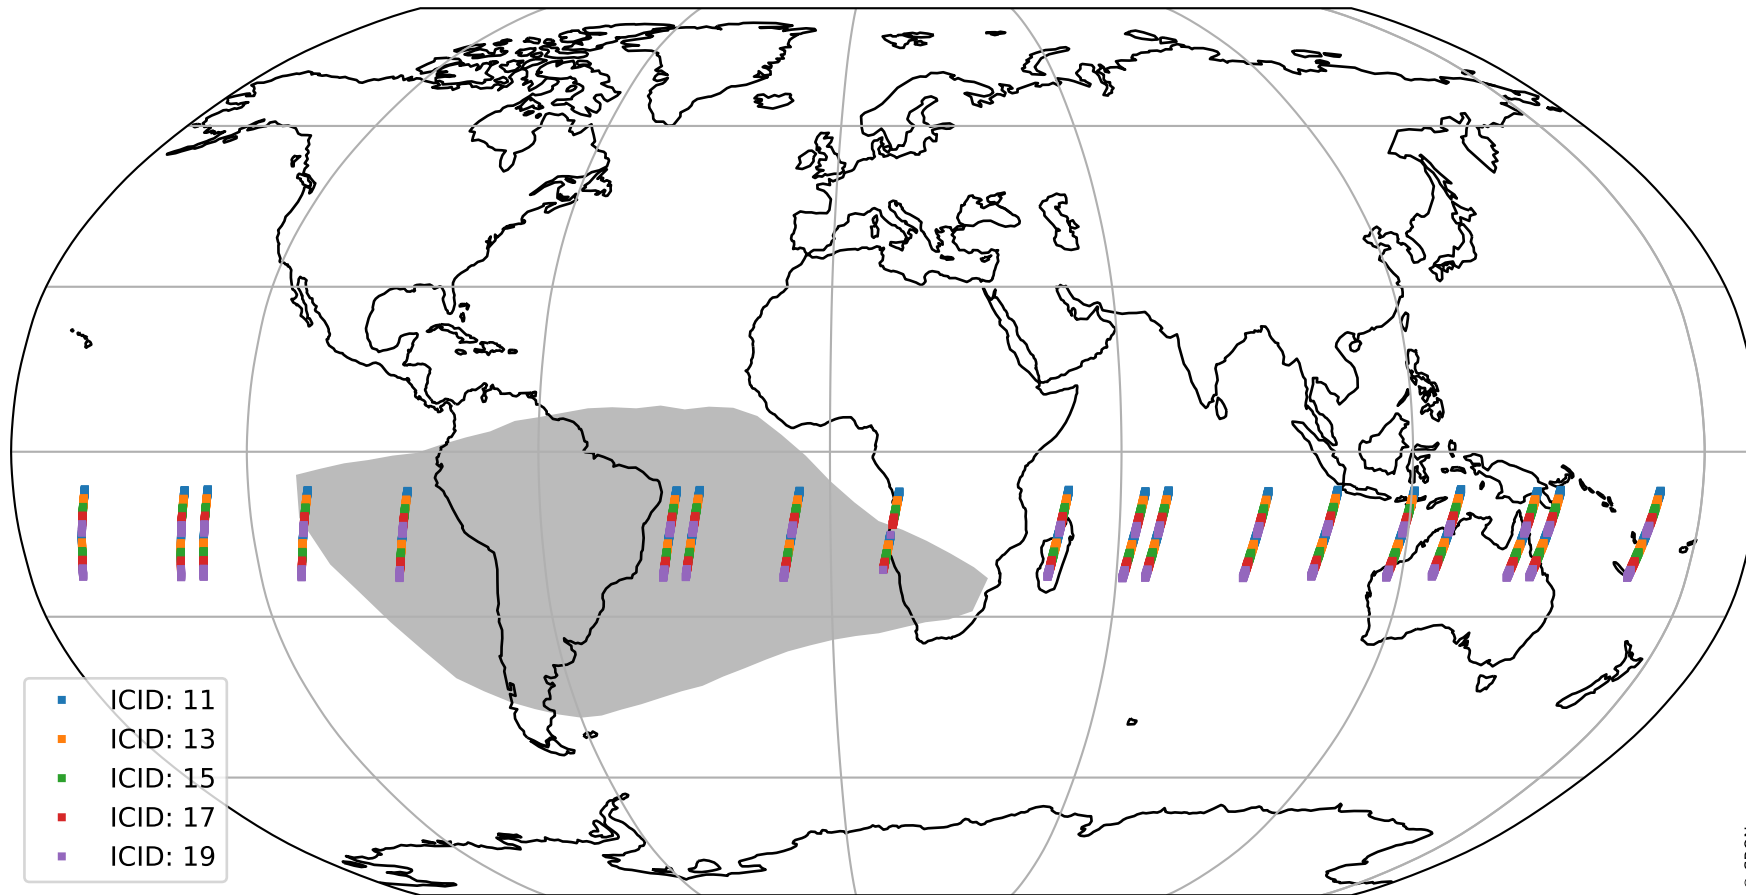

Tropomi SWIR offset (beta nominal)

orbits : 19 in [19297, 19342]
coverage : 2021-07-04 / 2021-07-07
median : 0.526 V
spread : 0.035914 V
created : 2023-08-22T11:11:25

value detector map

Tropomi SWIR offset (beta nominal)

orbits : 19 in [19297, 19342]
coverage : 2021-07-04 / 2021-07-07
median : 31.623 μV
spread : 15.581 μV
created : 2023-08-22T11:11:25

Tropomi SWIR offset (beta nominal)

orbits : 19 in [19297, 19342]
coverage : 2021-07-04 / 2021-07-07
median : -0.017888 mV
spread : 0.38425 mV
created : 2023-08-22T11:11:26

value compared with SWIR offset CKD

Tropomi SWIR offset (beta nominal) ground-tracks of Sentinel-5P

orbits : 19 in [19297, 19342]
coverage : 2021-07-04 / 2021-07-07
created : 2023-08-22T11:11:26

Tropomi SWIR offset (beta nominal)

orbits : [1867, 19342]
coverage : 2018-02-20 / 2021-07-07
created : 2023-08-22T11:11:26

trend of detector median & temperatures