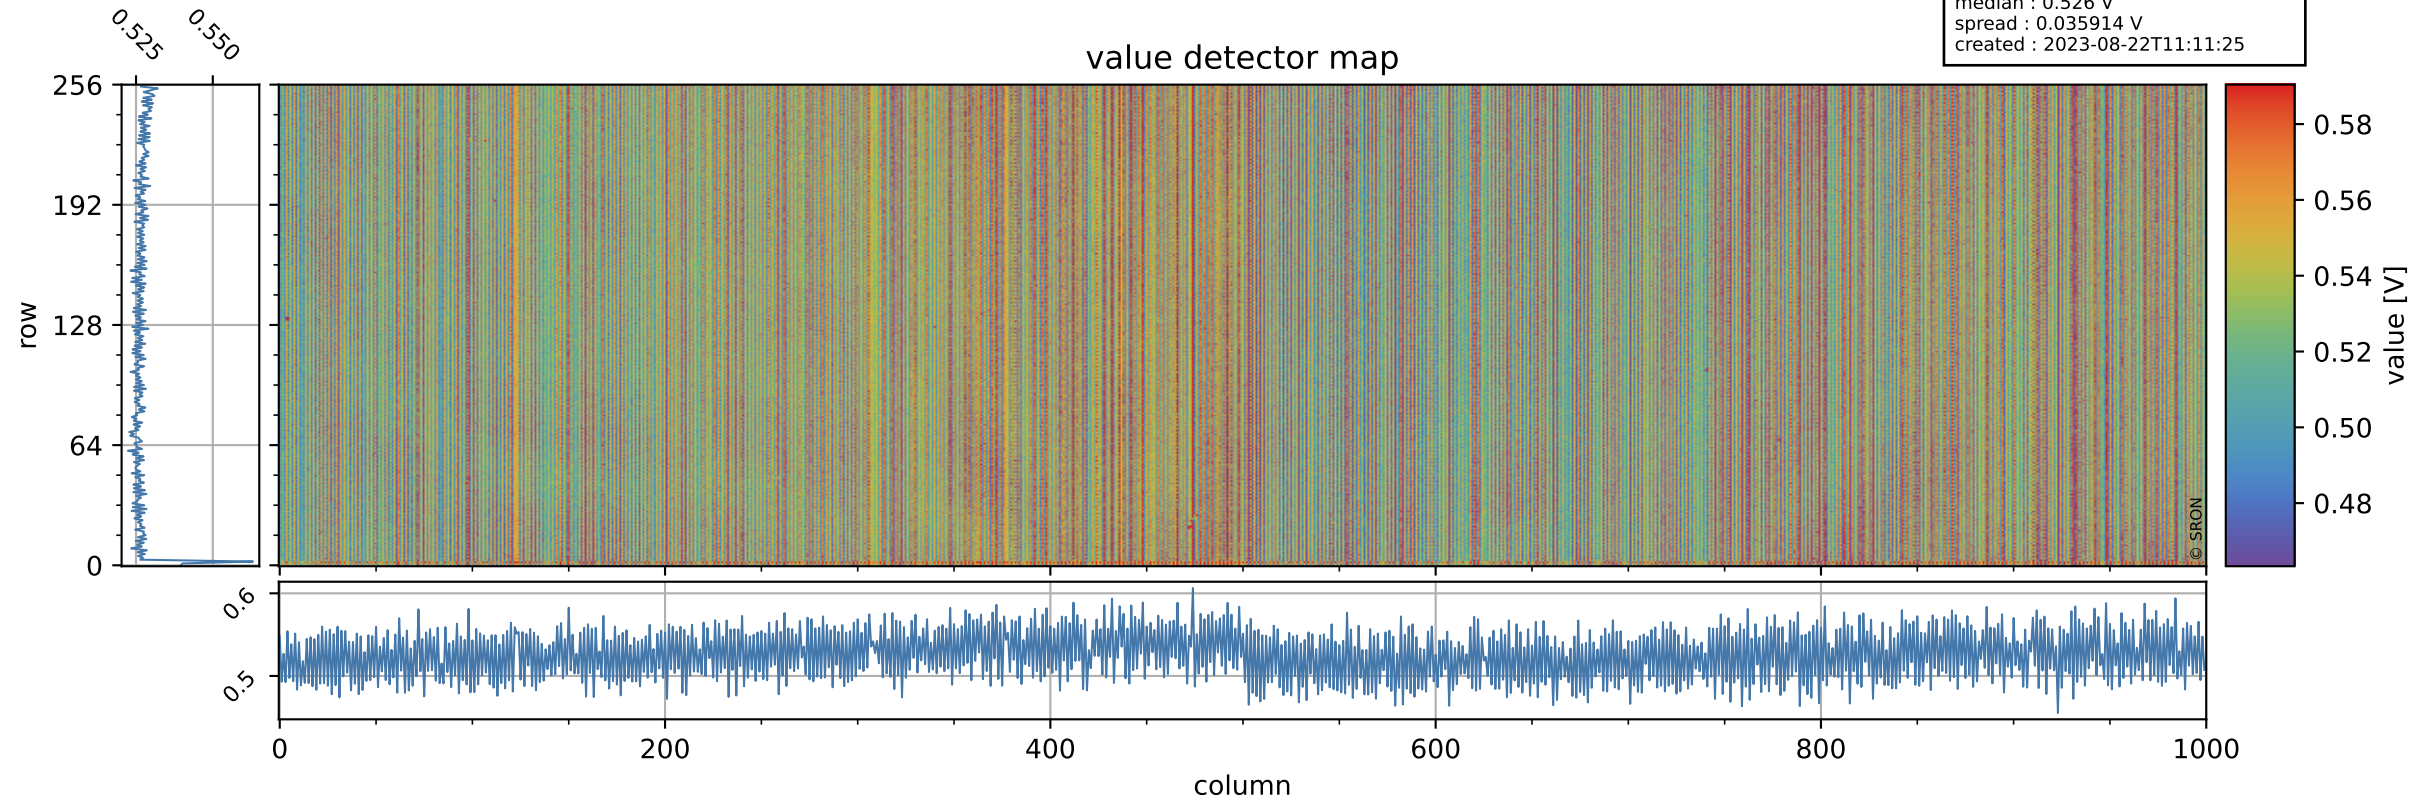

Tropomi SWIR offset (beta nominal)

orbits : 19 in [19297, 19342]
coverage : 2021-07-04 / 2021-07-07
median : 0.526 V
spread : 0.035914 V
created : 2023-08-22T11:11:25

value detector map

Tropomi SWIR offset (beta nominal)

orbits : 19 in [19297, 19342]
coverage : 2021-07-04 / 2021-07-07
median : 31.623 μV
spread : 15.581 μV
created : 2023-08-22T11:11:25

Tropomi SWIR offset (beta nominal)

orbits : 19 in [19297, 19342]
coverage : 2021-07-04 / 2021-07-07
median : -0.017888 mV
spread : 0.38425 mV
created : 2023-08-22T11:11:26

value compared with SWIR offset CKD

Tropomi SWIR offset (beta nominal) ground-tracks of Sentinel-5P

orbits : 19 in [19297, 19342]
coverage : 2021-07-04 / 2021-07-07
created : 2023-08-22T11:11:26

Tropomi SWIR offset (beta nominal)

orbits : [1867, 19342]
coverage : 2018-02-20 / 2021-07-07
created : 2023-08-22T11:11:26

trend of detector median & temperatures