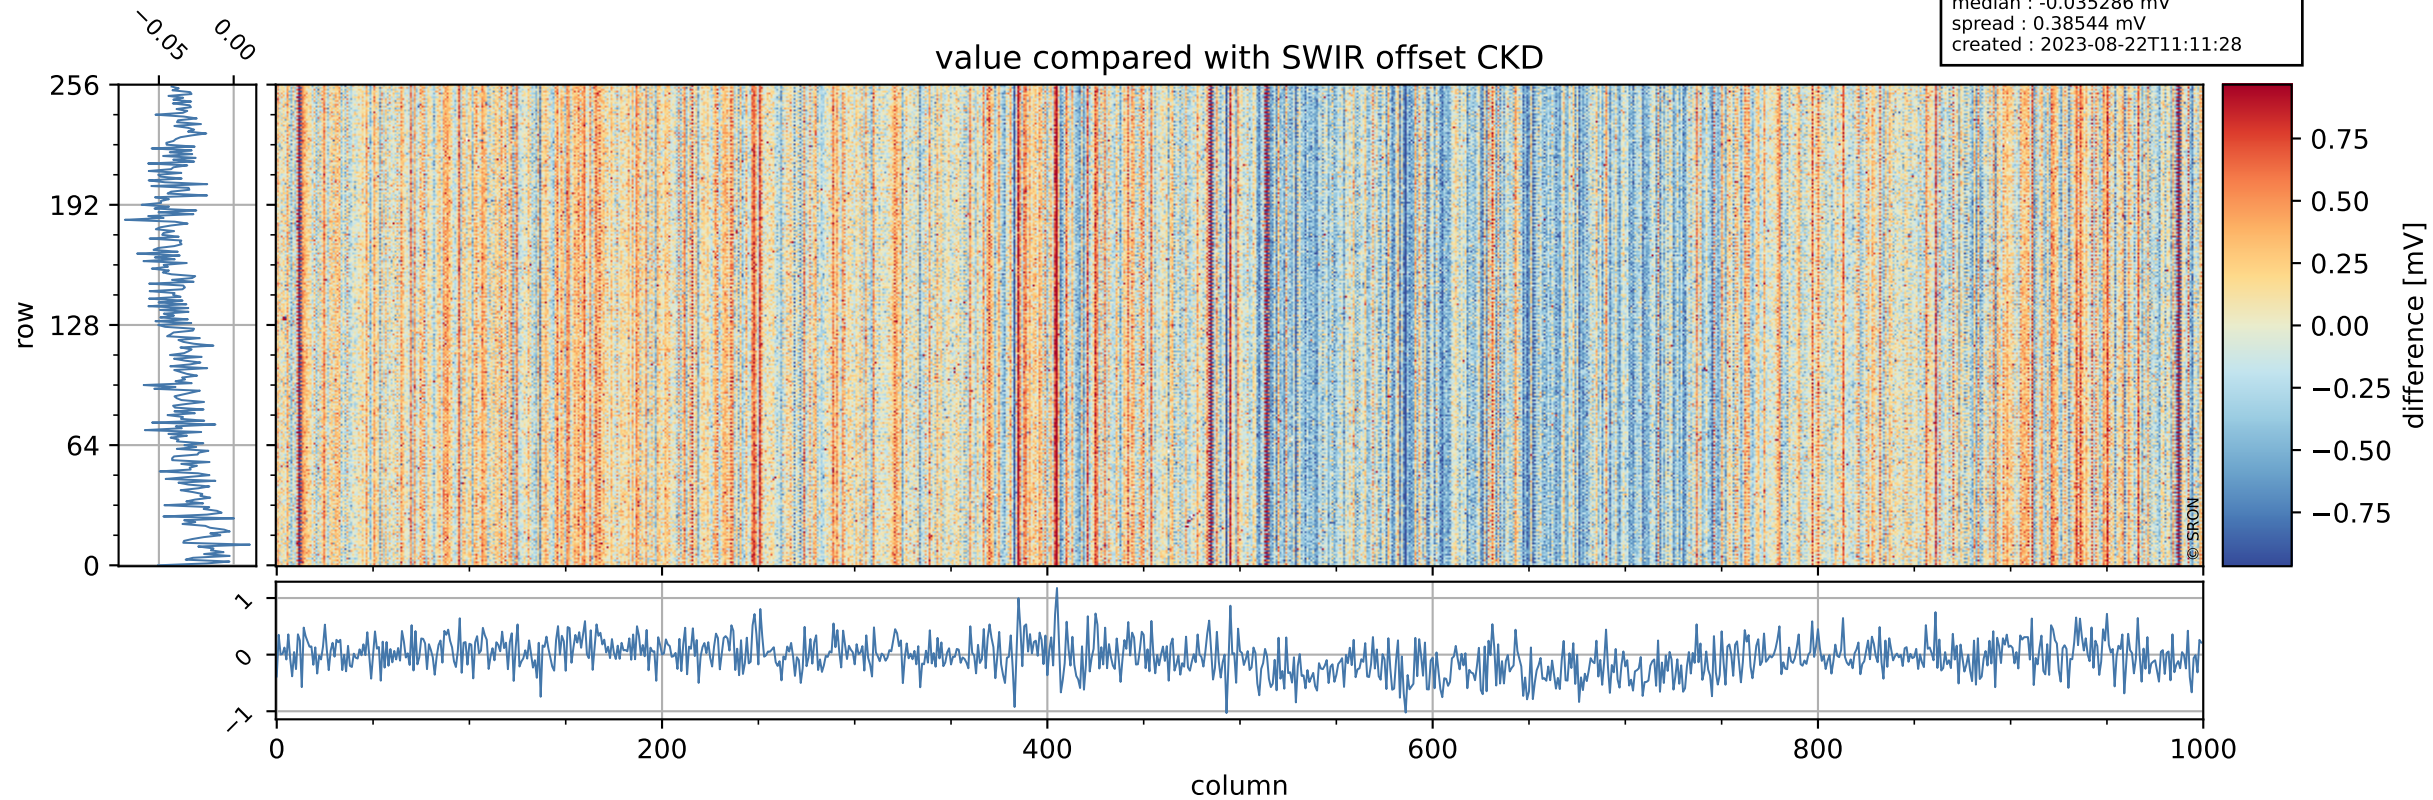

Tropomi SWIR offset (beta nominal)

orbits : 20 in [19342, 19387]
coverage : 2021-07-07 / 2021-07-10
median : 0.52598 V
spread : 0.035915 V
created : 2023-08-22T11:11:27

value detector map

Tropomi SWIR offset (beta nominal)

orbits : 20 in [19342, 19387]
coverage : 2021-07-07 / 2021-07-10
median : 31.61 μV
spread : 15.641 μV
created : 2023-08-22T11:11:27

Tropomi SWIR offset (beta nominal)

orbits : 20 in [19342, 19387]
coverage : 2021-07-07 / 2021-07-10
median : -0.035286 mV
spread : 0.38544 mV
created : 2023-08-22T11:11:28

value compared with SWIR offset CKD

Tropomi SWIR offset (beta nominal) ground-tracks of Sentinel-5P

orbits : 20 in [19342, 19387]
coverage : 2021-07-07 / 2021-07-10
created : 2023-08-22T11:11:28

Tropomi SWIR offset (beta nominal)

orbits : [1867, 19387]
coverage : 2018-02-20 / 2021-07-10
created : 2023-08-22T11:11:28

trend of detector median & temperatures