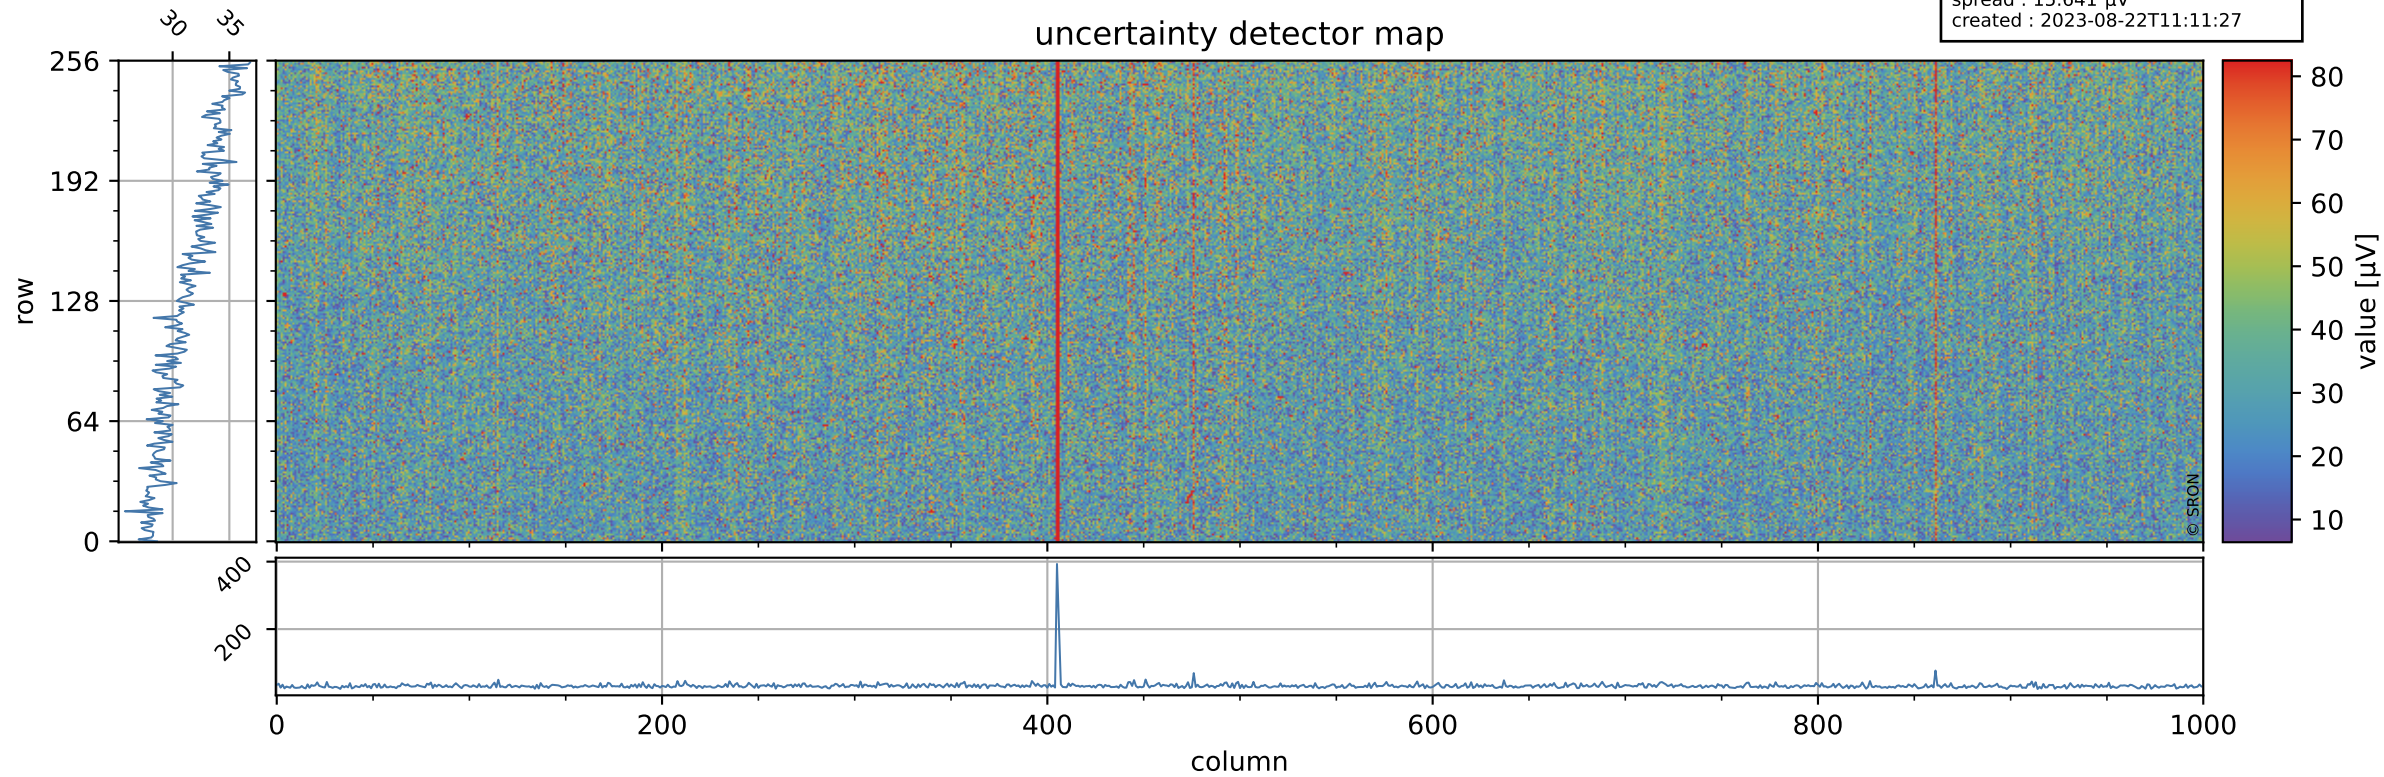

Tropomi SWIR offset (beta nominal)

orbits : 20 in [19342, 19387]
coverage : 2021-07-07 / 2021-07-10
median : 0.52598 V
spread : 0.035915 V
created : 2023-08-22T11:11:27

value detector map

Tropomi SWIR offset (beta nominal)

orbits : 20 in [19342, 19387]
coverage : 2021-07-07 / 2021-07-10
median : 31.61 μV
spread : 15.641 μV
created : 2023-08-22T11:11:27

Tropomi SWIR offset (beta nominal)

orbits : 20 in [19342, 19387]
coverage : 2021-07-07 / 2021-07-10
median : -0.035286 mV
spread : 0.38544 mV
created : 2023-08-22T11:11:28

value compared with SWIR offset CKD

Tropomi SWIR offset (beta nominal) ground-tracks of Sentinel-5P

orbits : 20 in [19342, 19387]
coverage : 2021-07-07 / 2021-07-10
created : 2023-08-22T11:11:28

Tropomi SWIR offset (beta nominal)

orbits : [1867, 19387]
coverage : 2018-02-20 / 2021-07-10
created : 2023-08-22T11:11:28

trend of detector median & temperatures