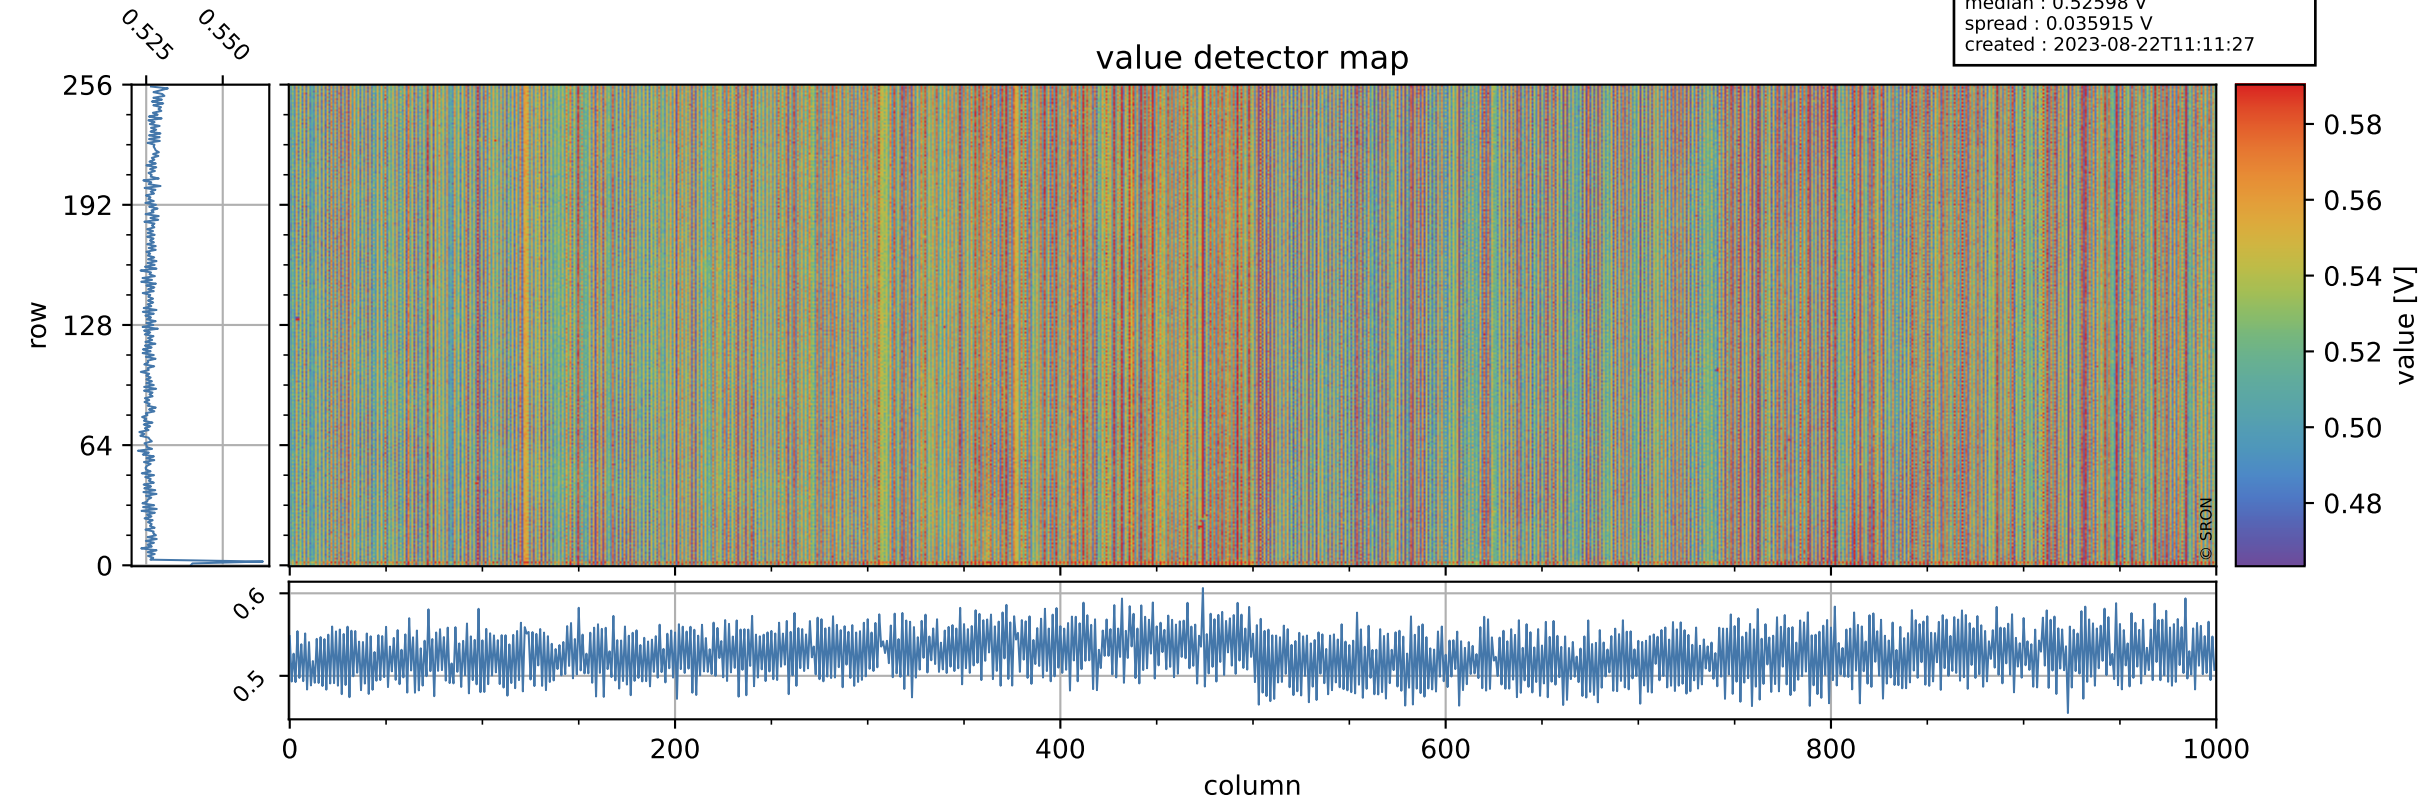

Tropomi SWIR offset (beta nominal)

orbits : 20 in [19342, 19387]
coverage : 2021-07-07 / 2021-07-10
median : 0.52598 V
spread : 0.035915 V
created : 2023-08-22T11:11:27

value detector map

Tropomi SWIR offset (beta nominal)

orbits : 20 in [19342, 19387]
coverage : 2021-07-07 / 2021-07-10
median : 31.61 μV
spread : 15.641 μV
created : 2023-08-22T11:11:27

Tropomi SWIR offset (beta nominal)

orbits : 20 in [19342, 19387]
coverage : 2021-07-07 / 2021-07-10
median : -0.035286 mV
spread : 0.38544 mV
created : 2023-08-22T11:11:28

value compared with SWIR offset CKD

Tropomi SWIR offset (beta nominal) ground-tracks of Sentinel-5P

orbits : 20 in [19342, 19387]
coverage : 2021-07-07 / 2021-07-10
created : 2023-08-22T11:11:28

Tropomi SWIR offset (beta nominal)

orbits : [1867, 19387]
coverage : 2018-02-20 / 2021-07-10
created : 2023-08-22T11:11:28

trend of detector median & temperatures