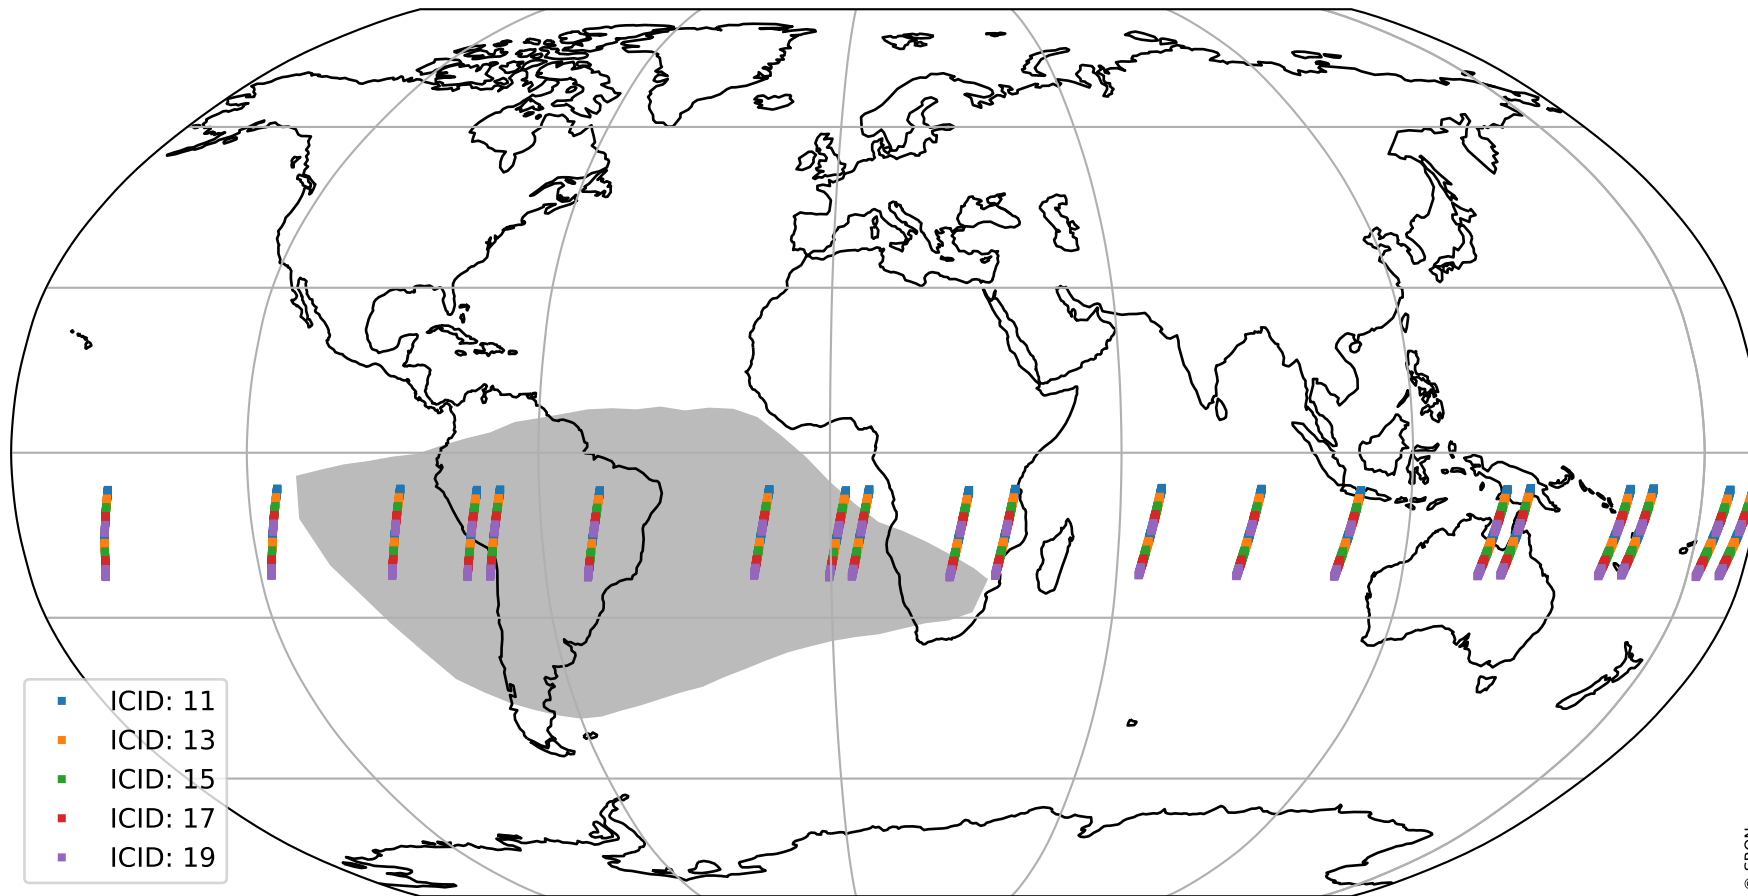

Tropomi SWIR offset (beta nominal)

orbits : 20 in [19342, 19387]
coverage : 2021-07-07 / 2021-07-10
median : 0.52598 V
spread : 0.035915 V
created : 2023-08-22T11:11:27

value detector map

Tropomi SWIR offset (beta nominal)

orbits : 20 in [19342, 19387]
coverage : 2021-07-07 / 2021-07-10
median : 31.61 μV
spread : 15.641 μV
created : 2023-08-22T11:11:27

Tropomi SWIR offset (beta nominal)

orbits : 20 in [19342, 19387]
coverage : 2021-07-07 / 2021-07-10
median : -0.035286 mV
spread : 0.38544 mV
created : 2023-08-22T11:11:28

value compared with SWIR offset CKD

Tropomi SWIR offset (beta nominal) ground-tracks of Sentinel-5P

orbits : 20 in [19342, 19387]
coverage : 2021-07-07 / 2021-07-10
created : 2023-08-22T11:11:28

Tropomi SWIR offset (beta nominal)

orbits : [1867, 19387]
coverage : 2018-02-20 / 2021-07-10
created : 2023-08-22T11:11:28

trend of detector median & temperatures