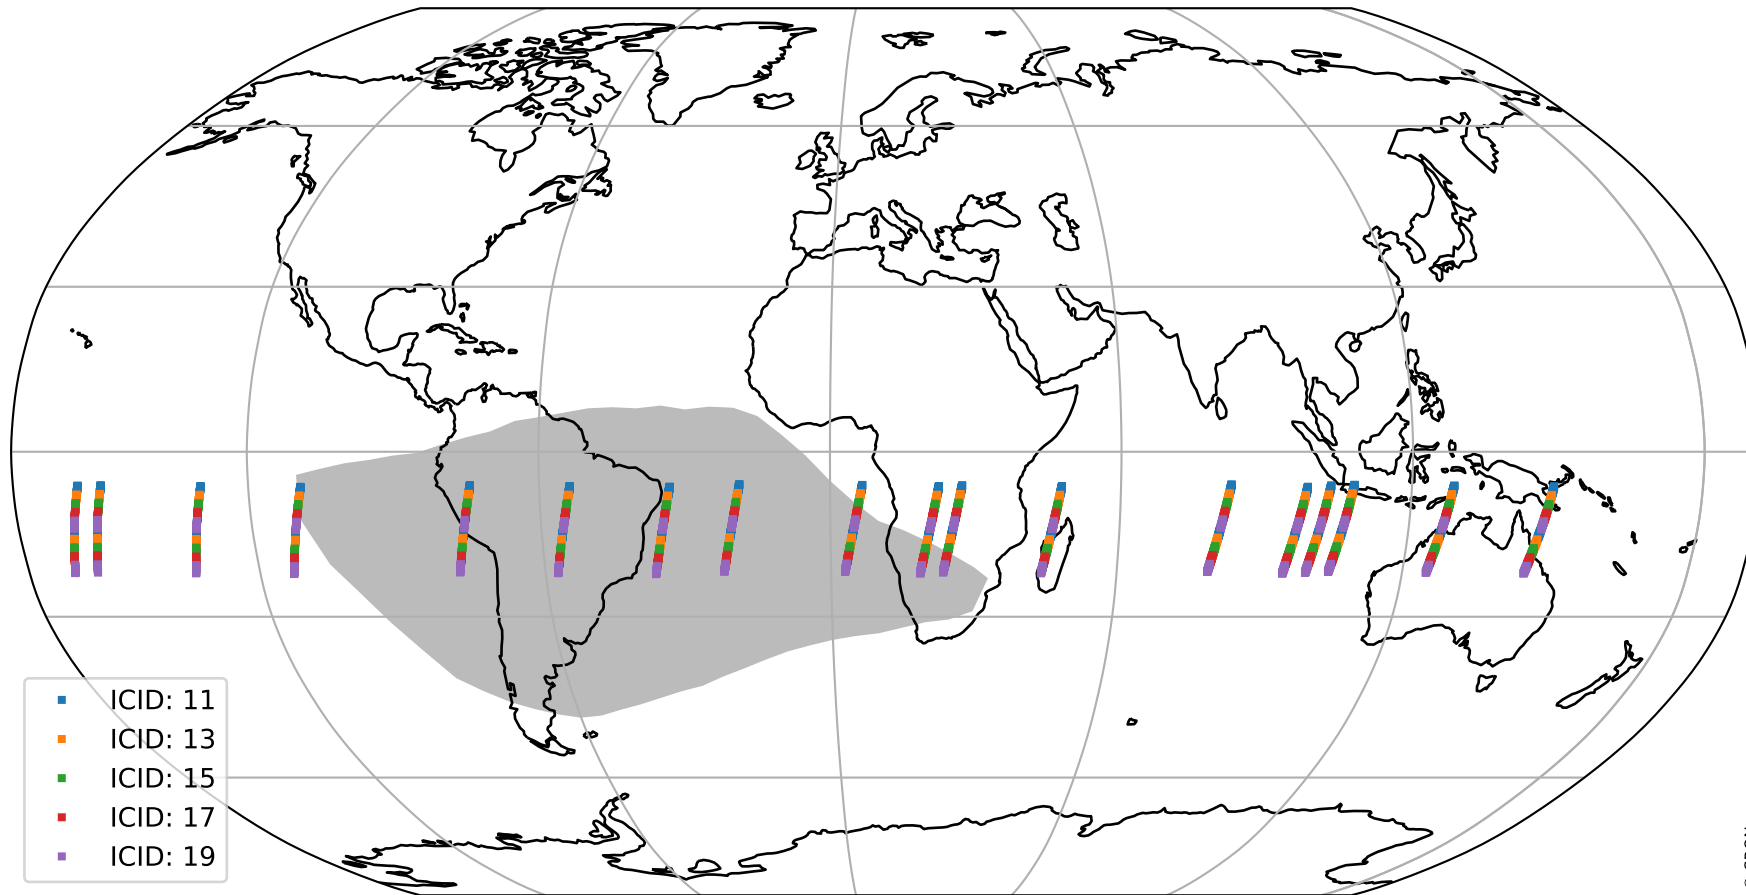

# Tropomi SWIR offset (beta nominal)

orbits : 18 in [19387, 19432]  
coverage : 2021-07-11 / 2021-07-14  
median : 31.428  $\mu\text{V}$   
spread : 15.505  $\mu\text{V}$   
created : 2023-08-22T11:11:30

# Tropomi SWIR offset (beta nominal)

orbits : 18 in [19387, 19432]  
coverage : 2021-07-11 / 2021-07-14  
median : -0.0090341 mV  
spread : 0.38393 mV  
created : 2023-08-22T11:11:30

value compared with SWIR offset CKD

# Tropomi SWIR offset (beta nominal) ground-tracks of Sentinel-5P

orbits : 18 in [19387, 19432]  
coverage : 2021-07-11 / 2021-07-14  
created : 2023-08-22T11:11:30

# Tropomi SWIR offset (beta nominal)

orbits : [1867, 19432]  
coverage : 2018-02-20 / 2021-07-14  
created : 2023-08-22T11:11:30