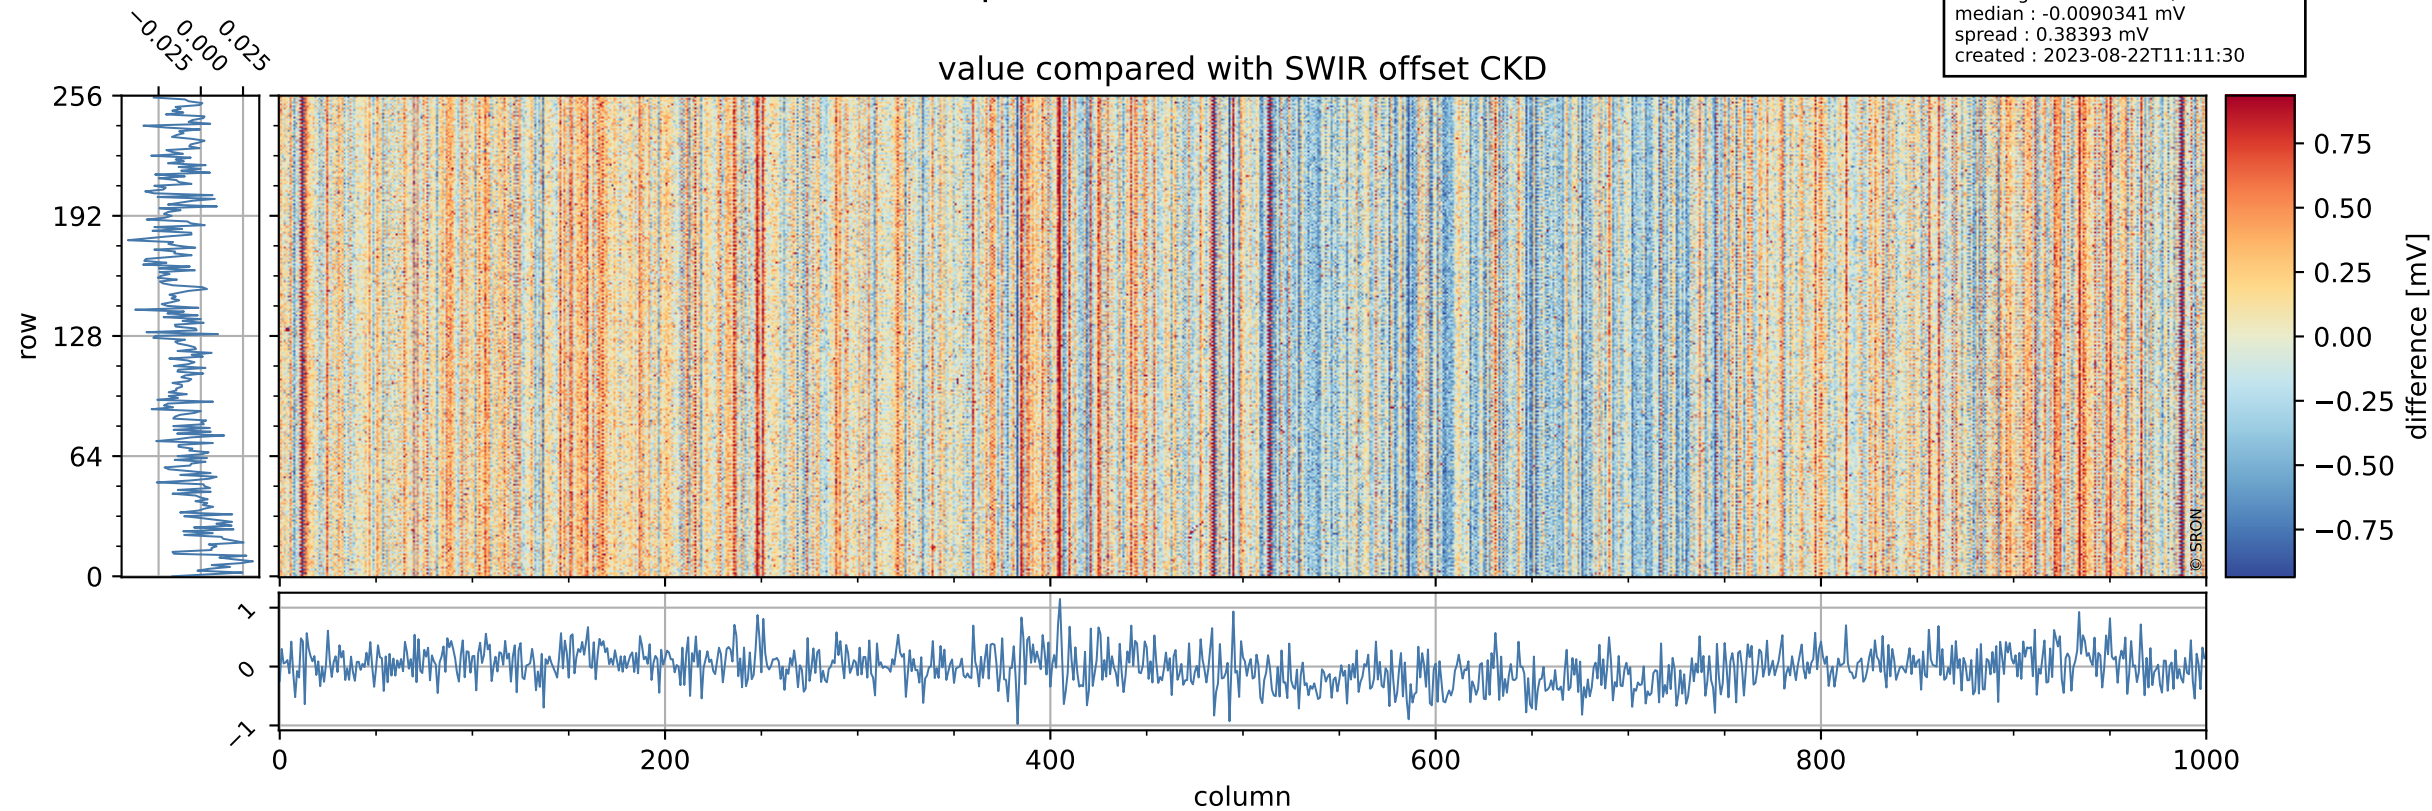

## value detector map

# Tropomi SWIR offset (beta nominal)

orbits : 18 in [19387, 19432]  
coverage : 2021-07-11 / 2021-07-14  
median : 31.428  $\mu\text{V}$   
spread : 15.505  $\mu\text{V}$   
created : 2023-08-22T11:11:30

# Tropomi SWIR offset (beta nominal)

orbits : 18 in [19387, 19432]  
coverage : 2021-07-11 / 2021-07-14  
median : -0.0090341 mV  
spread : 0.38393 mV  
created : 2023-08-22T11:11:30

value compared with SWIR offset CKD

# Tropomi SWIR offset (beta nominal) ground-tracks of Sentinel-5P

orbits : 18 in [19387, 19432]  
coverage : 2021-07-11 / 2021-07-14  
created : 2023-08-22T11:11:30