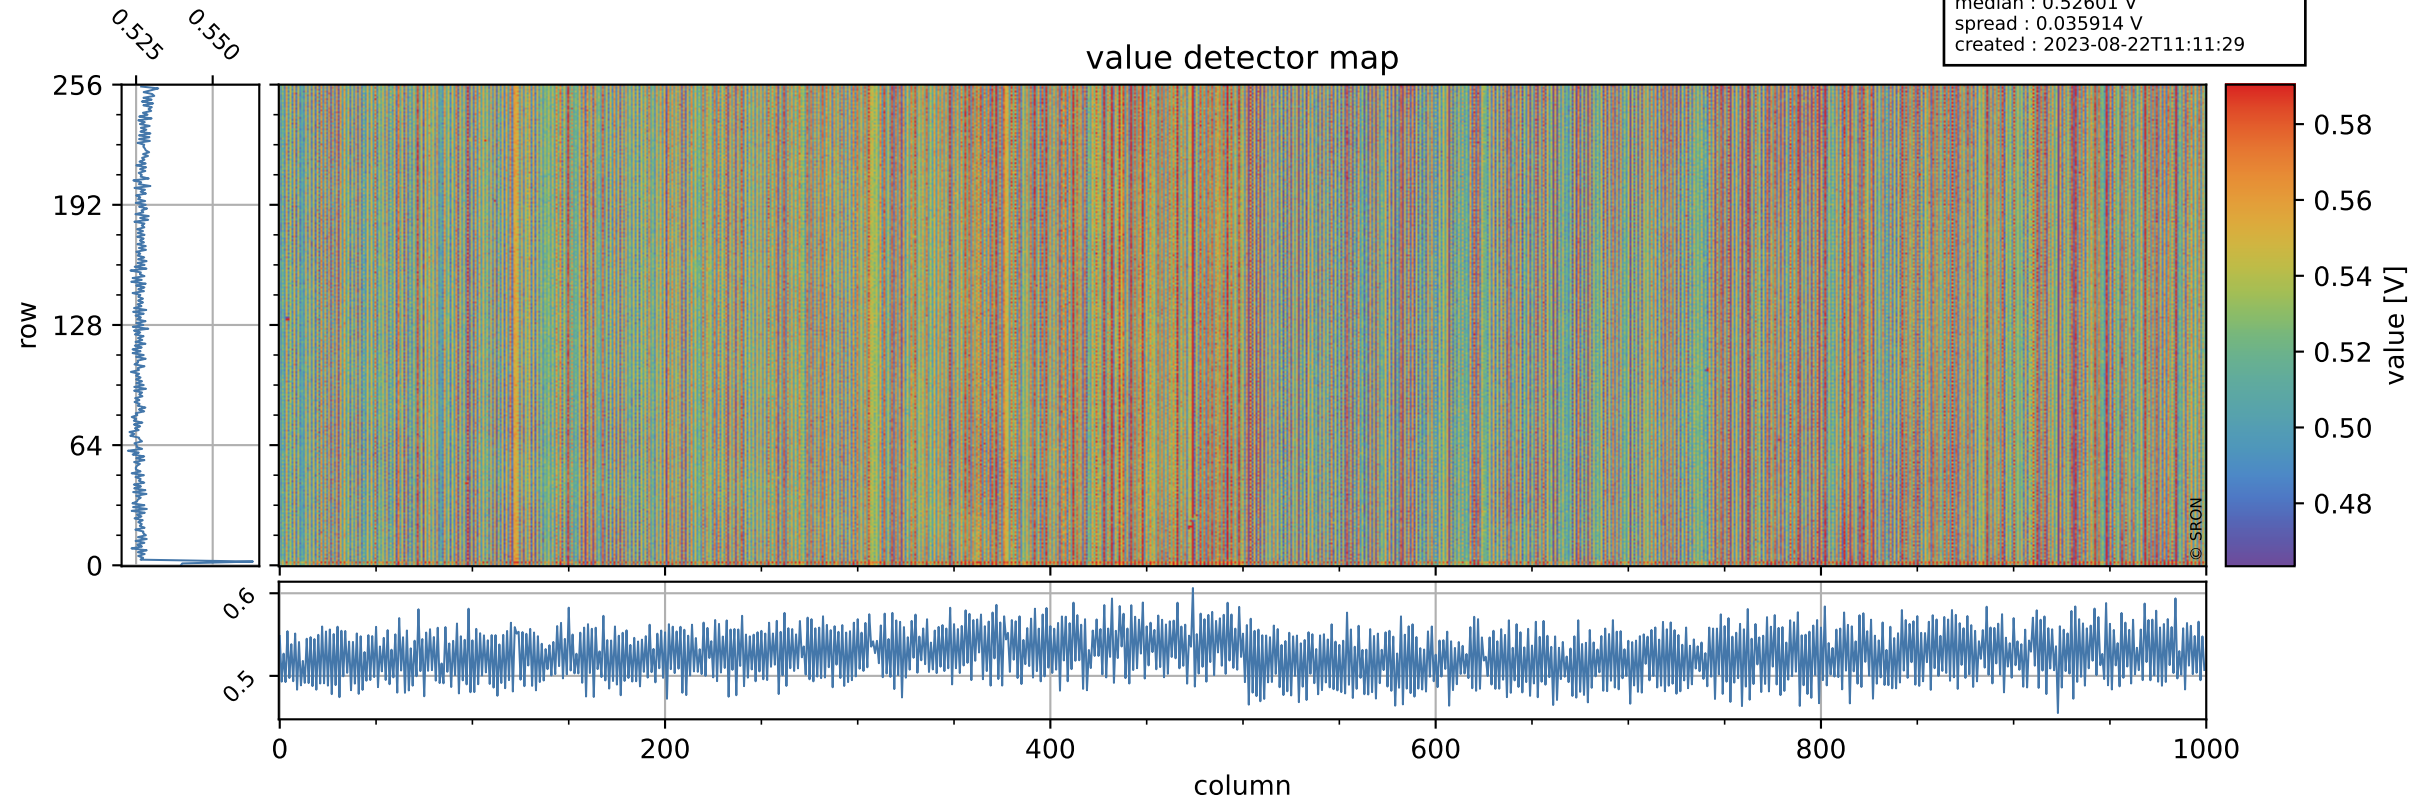

# Tropomi SWIR offset (beta nominal)

orbits : 18 in [19387, 19432]  
coverage : 2021-07-11 / 2021-07-14  
median : 0.52601 V  
spread : 0.035914 V  
created : 2023-08-22T11:11:29

## value detector map

# Tropomi SWIR offset (beta nominal)

orbits : 18 in [19387, 19432]  
coverage : 2021-07-11 / 2021-07-14  
median : 31.428  $\mu\text{V}$   
spread : 15.505  $\mu\text{V}$   
created : 2023-08-22T11:11:30

# Tropomi SWIR offset (beta nominal) ground-tracks of Sentinel-5P

orbits : 18 in [19387, 19432]  
coverage : 2021-07-11 / 2021-07-14  
created : 2023-08-22T11:11:30