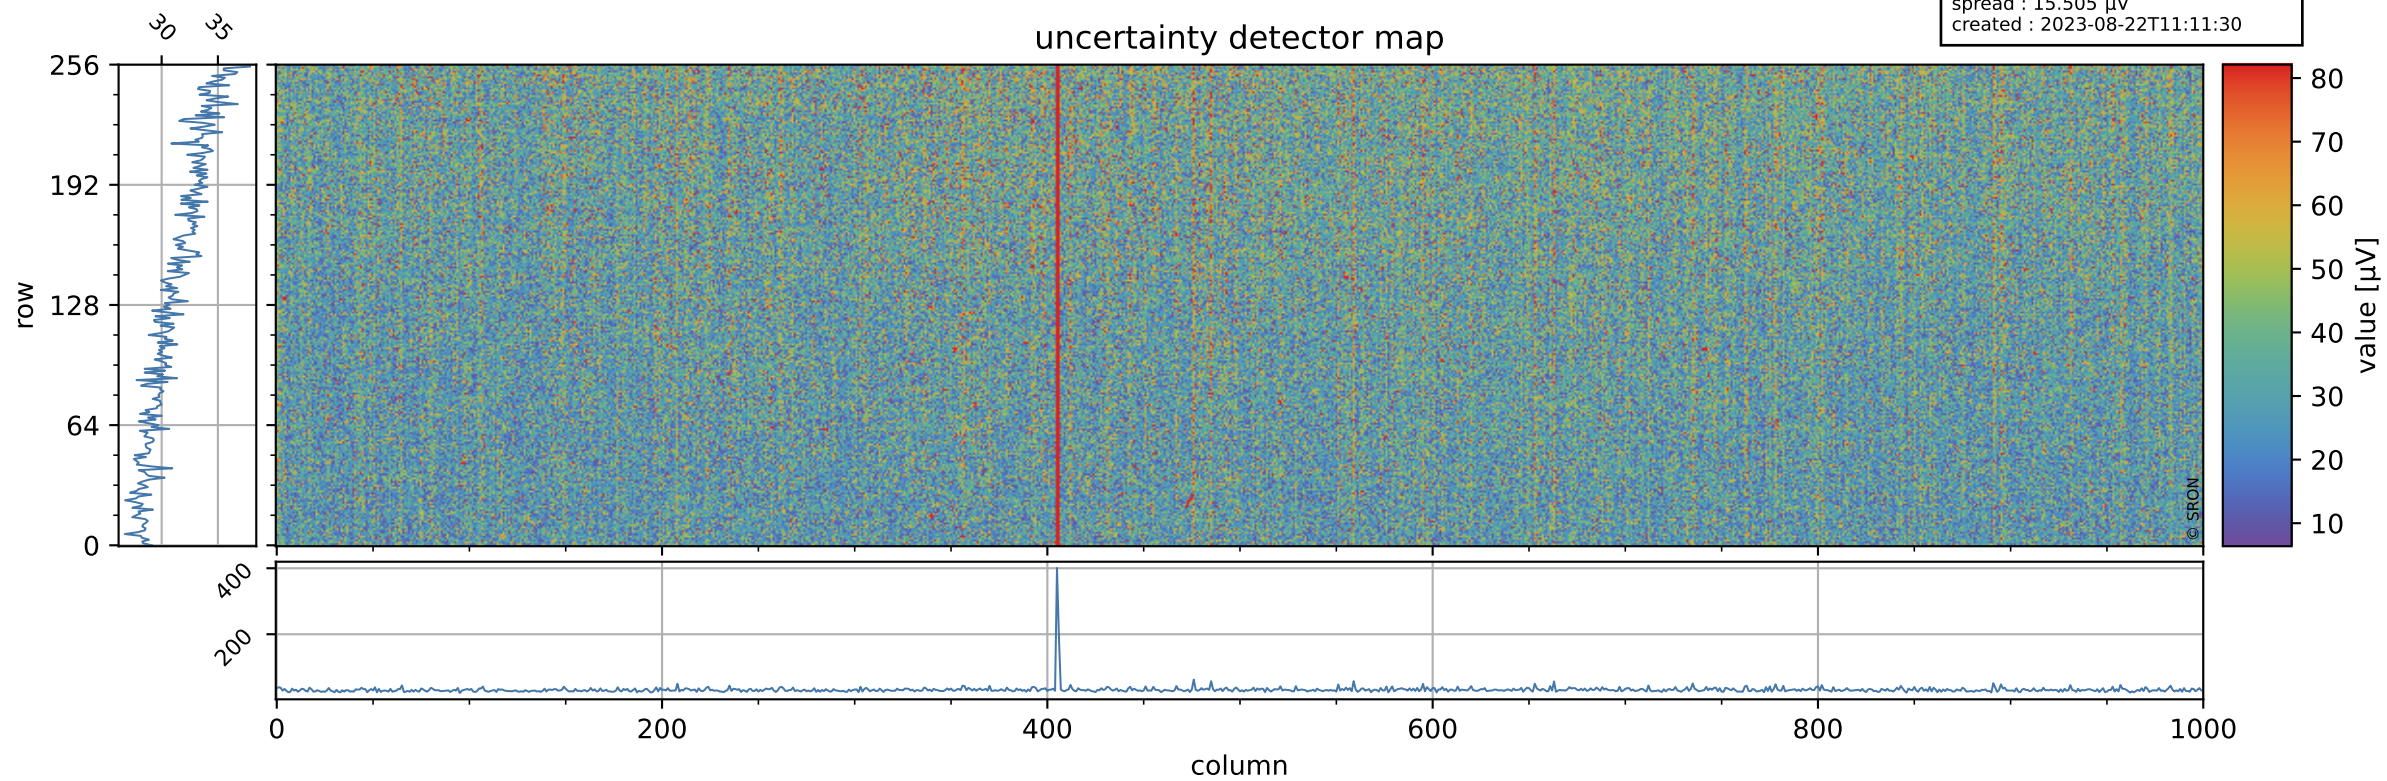

# Tropomi SWIR offset (beta nominal)

orbits : 18 in [19387, 19432]  
coverage : 2021-07-11 / 2021-07-14  
median : 0.52601 V  
spread : 0.035914 V  
created : 2023-08-22T11:11:29

## value detector map

# Tropomi SWIR offset (beta nominal)

orbits : 18 in [19387, 19432]  
coverage : 2021-07-11 / 2021-07-14  
median : 31.428  $\mu\text{V}$   
spread : 15.505  $\mu\text{V}$   
created : 2023-08-22T11:11:30

# Tropomi SWIR offset (beta nominal) ground-tracks of Sentinel-5P

orbits : 18 in [19387, 19432]  
coverage : 2021-07-11 / 2021-07-14  
created : 2023-08-22T11:11:30