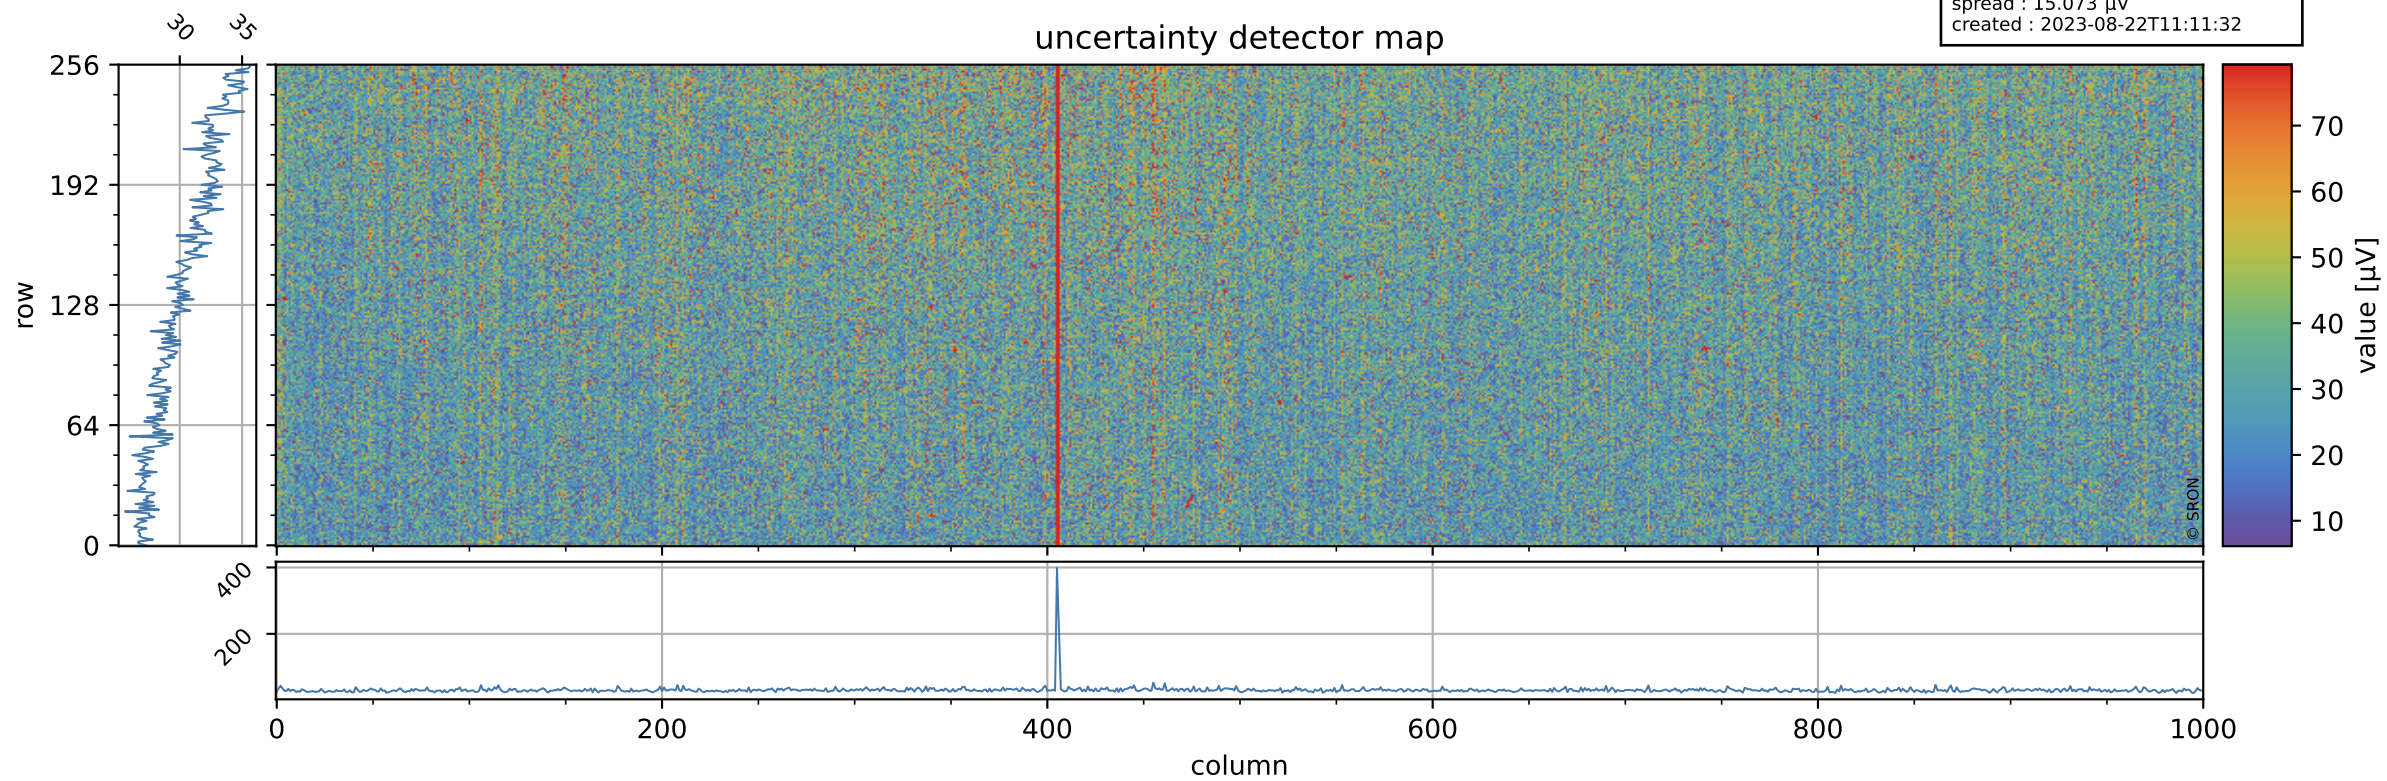

Tropomi SWIR offset (beta nominal)

orbits : 20 in [19432, 19477]
coverage : 2021-07-14 / 2021-07-17
median : 0.52598 V
spread : 0.035909 V
created : 2023-08-22T11:11:31

value detector map

Tropomi SWIR offset (beta nominal)

orbits : 20 in [19432, 19477]
coverage : 2021-07-14 / 2021-07-17
median : 30.477 μV
spread : 15.073 μV
created : 2023-08-22T11:11:32

Tropomi SWIR offset (beta nominal)

orbits : 20 in [19432, 19477]
coverage : 2021-07-14 / 2021-07-17
median : -0.030343 mV
spread : 0.38883 mV
created : 2023-08-22T11:11:32

value compared with SWIR offset CKD

Tropomi SWIR offset (beta nominal) ground-tracks of Sentinel-5P

orbits : 20 in [19432, 19477]
coverage : 2021-07-14 / 2021-07-17
created : 2023-08-22T11:11:32

Tropomi SWIR offset (beta nominal)

orbits : [1867, 19477]
coverage : 2018-02-20 / 2021-07-17
created : 2023-08-22T11:11:33

trend of detector median & temperatures