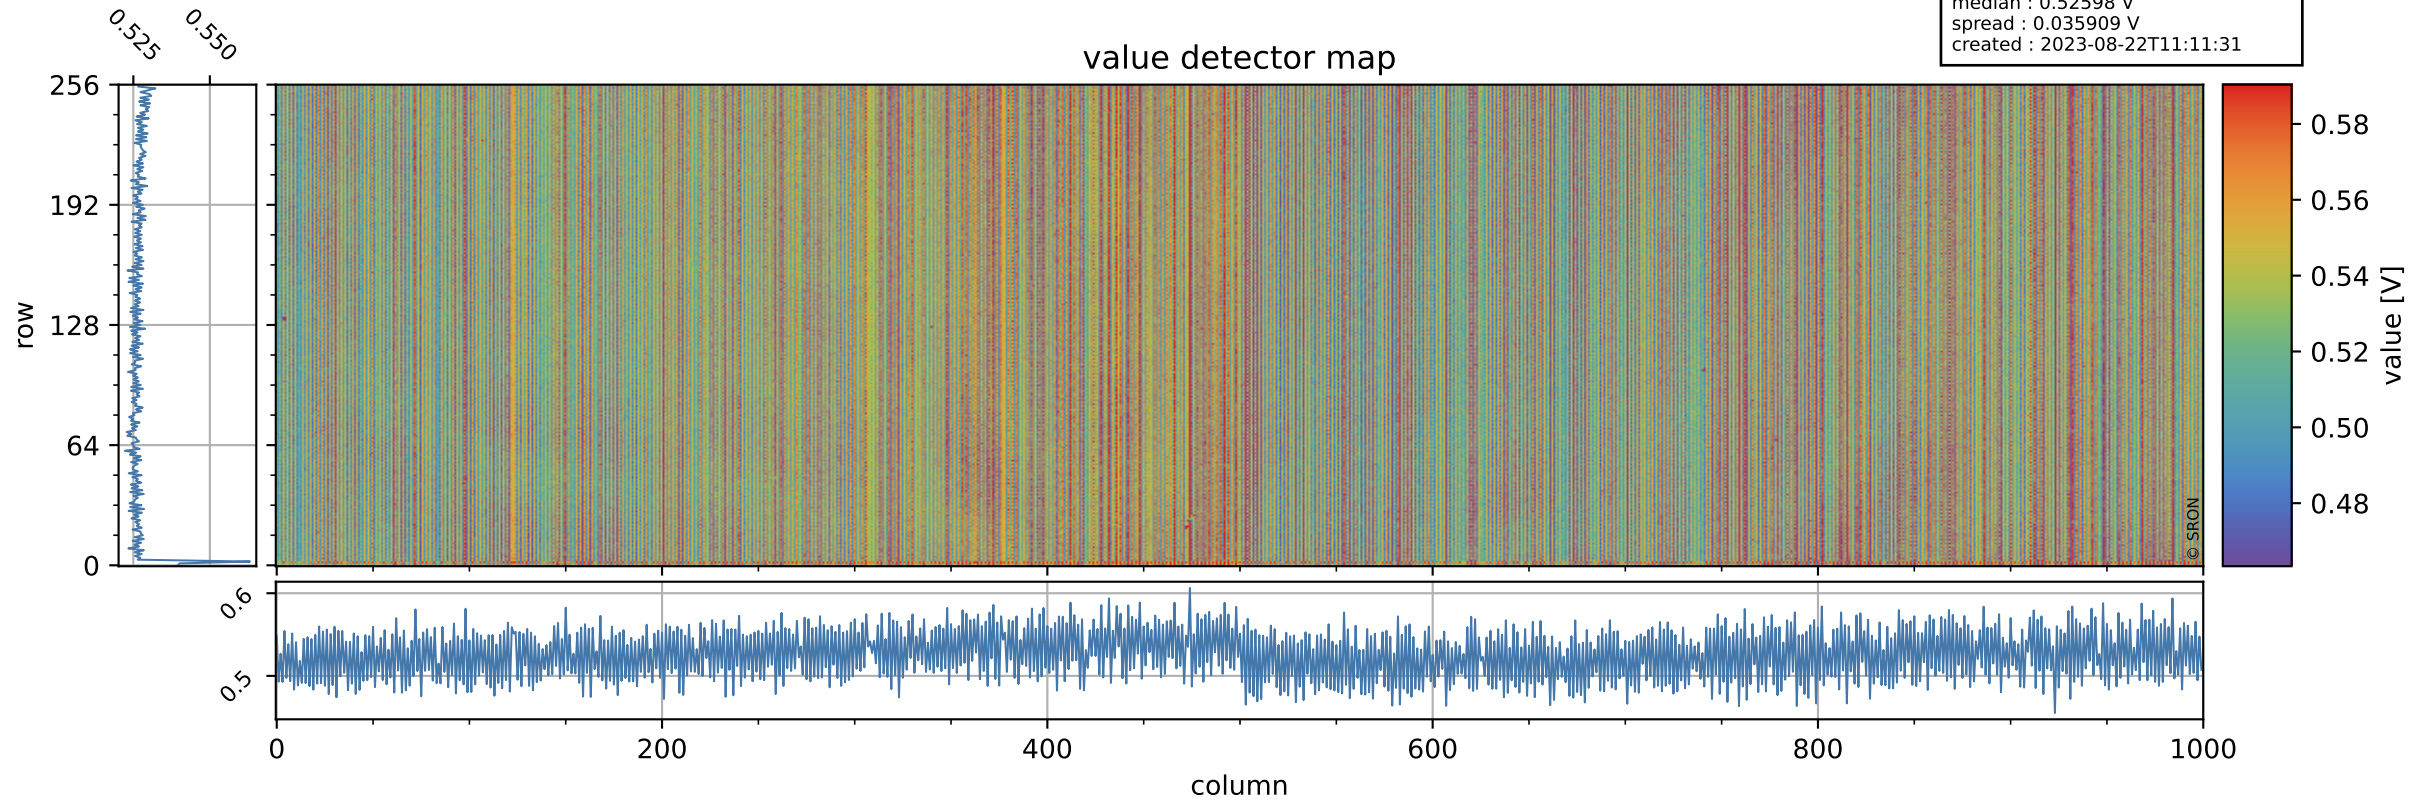

Tropomi SWIR offset (beta nominal)

orbits : 20 in [19432, 19477]
coverage : 2021-07-14 / 2021-07-17
median : 0.52598 V
spread : 0.035909 V
created : 2023-08-22T11:11:31

value detector map

Tropomi SWIR offset (beta nominal)

orbits : 20 in [19432, 19477]
coverage : 2021-07-14 / 2021-07-17
median : 30.477 μV
spread : 15.073 μV
created : 2023-08-22T11:11:32

Tropomi SWIR offset (beta nominal)

orbits : 20 in [19432, 19477]
coverage : 2021-07-14 / 2021-07-17
median : -0.030343 mV
spread : 0.38883 mV
created : 2023-08-22T11:11:32

value compared with SWIR offset CKD

Tropomi SWIR offset (beta nominal) ground-tracks of Sentinel-5P

orbits : 20 in [19432, 19477]
coverage : 2021-07-14 / 2021-07-17
created : 2023-08-22T11:11:32

Tropomi SWIR offset (beta nominal)

orbits : [1867, 19477]
coverage : 2018-02-20 / 2021-07-17
created : 2023-08-22T11:11:33

trend of detector median & temperatures