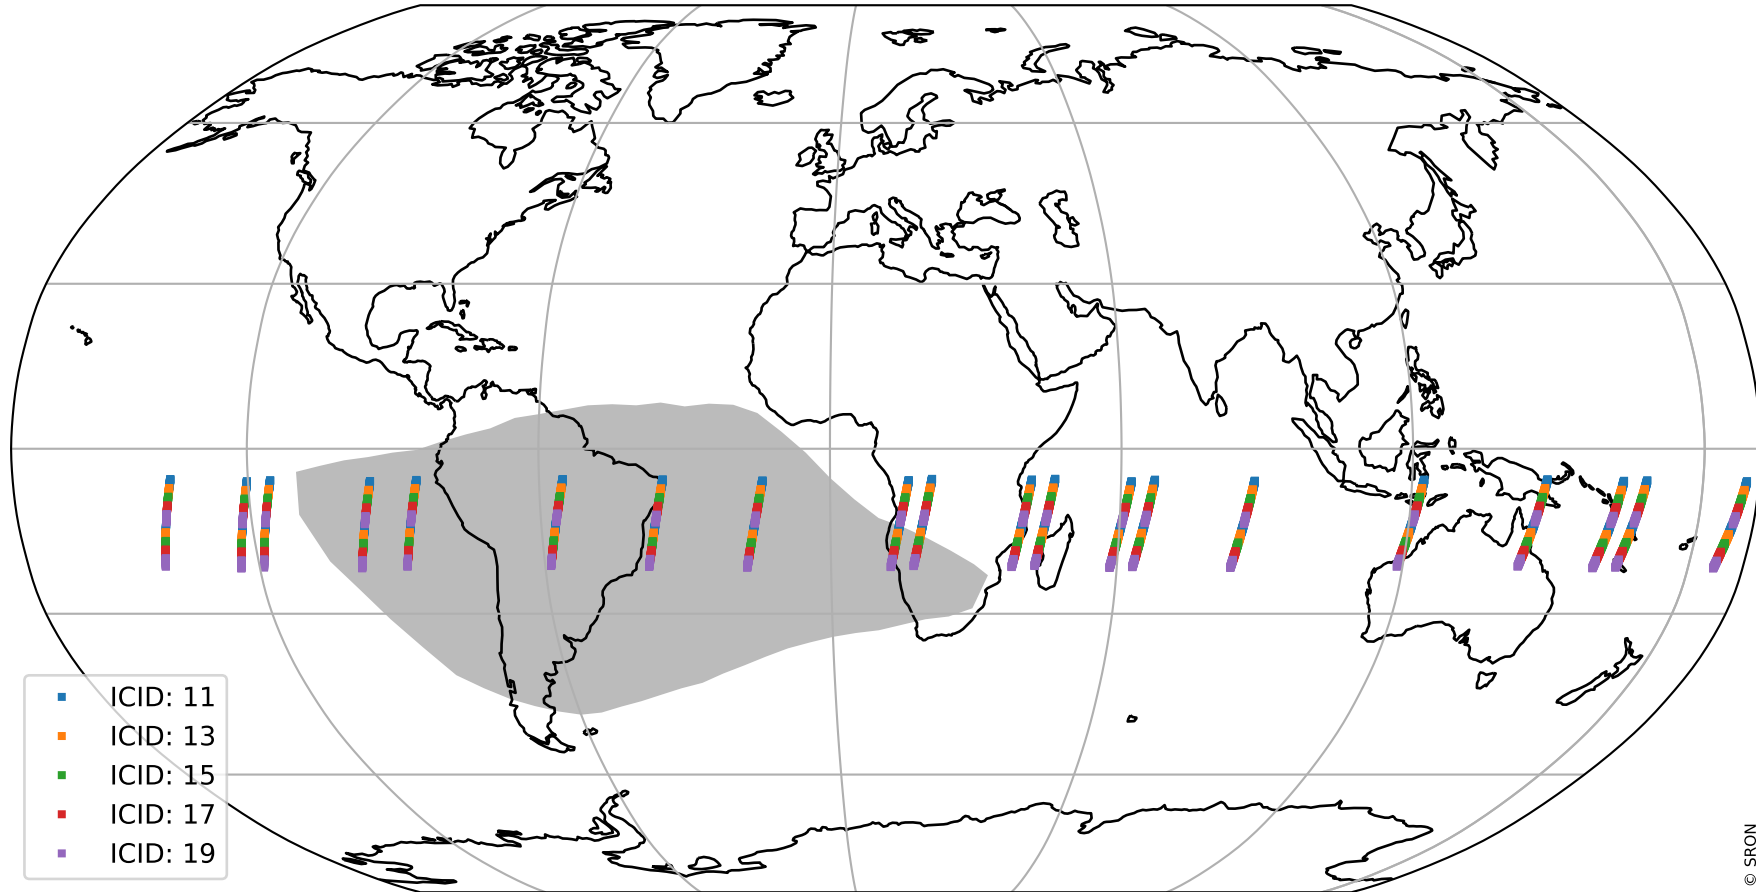

Tropomi SWIR offset (beta nominal)

orbits : 20 in [19432, 19477]
coverage : 2021-07-14 / 2021-07-17
median : 0.52598 V
spread : 0.035909 V
created : 2023-08-22T11:11:31

value detector map

Tropomi SWIR offset (beta nominal)

orbits : 20 in [19432, 19477]
coverage : 2021-07-14 / 2021-07-17
median : 30.477 μV
spread : 15.073 μV
created : 2023-08-22T11:11:32

Tropomi SWIR offset (beta nominal)

orbits : 20 in [19432, 19477]
coverage : 2021-07-14 / 2021-07-17
median : -0.030343 mV
spread : 0.38883 mV
created : 2023-08-22T11:11:32

value compared with SWIR offset CKD

Tropomi SWIR offset (beta nominal) ground-tracks of Sentinel-5P

orbits : 20 in [19432, 19477]
coverage : 2021-07-14 / 2021-07-17
created : 2023-08-22T11:11:32

Tropomi SWIR offset (beta nominal)

orbits : [1867, 19477]
coverage : 2018-02-20 / 2021-07-17
created : 2023-08-22T11:11:33

trend of detector median & temperatures