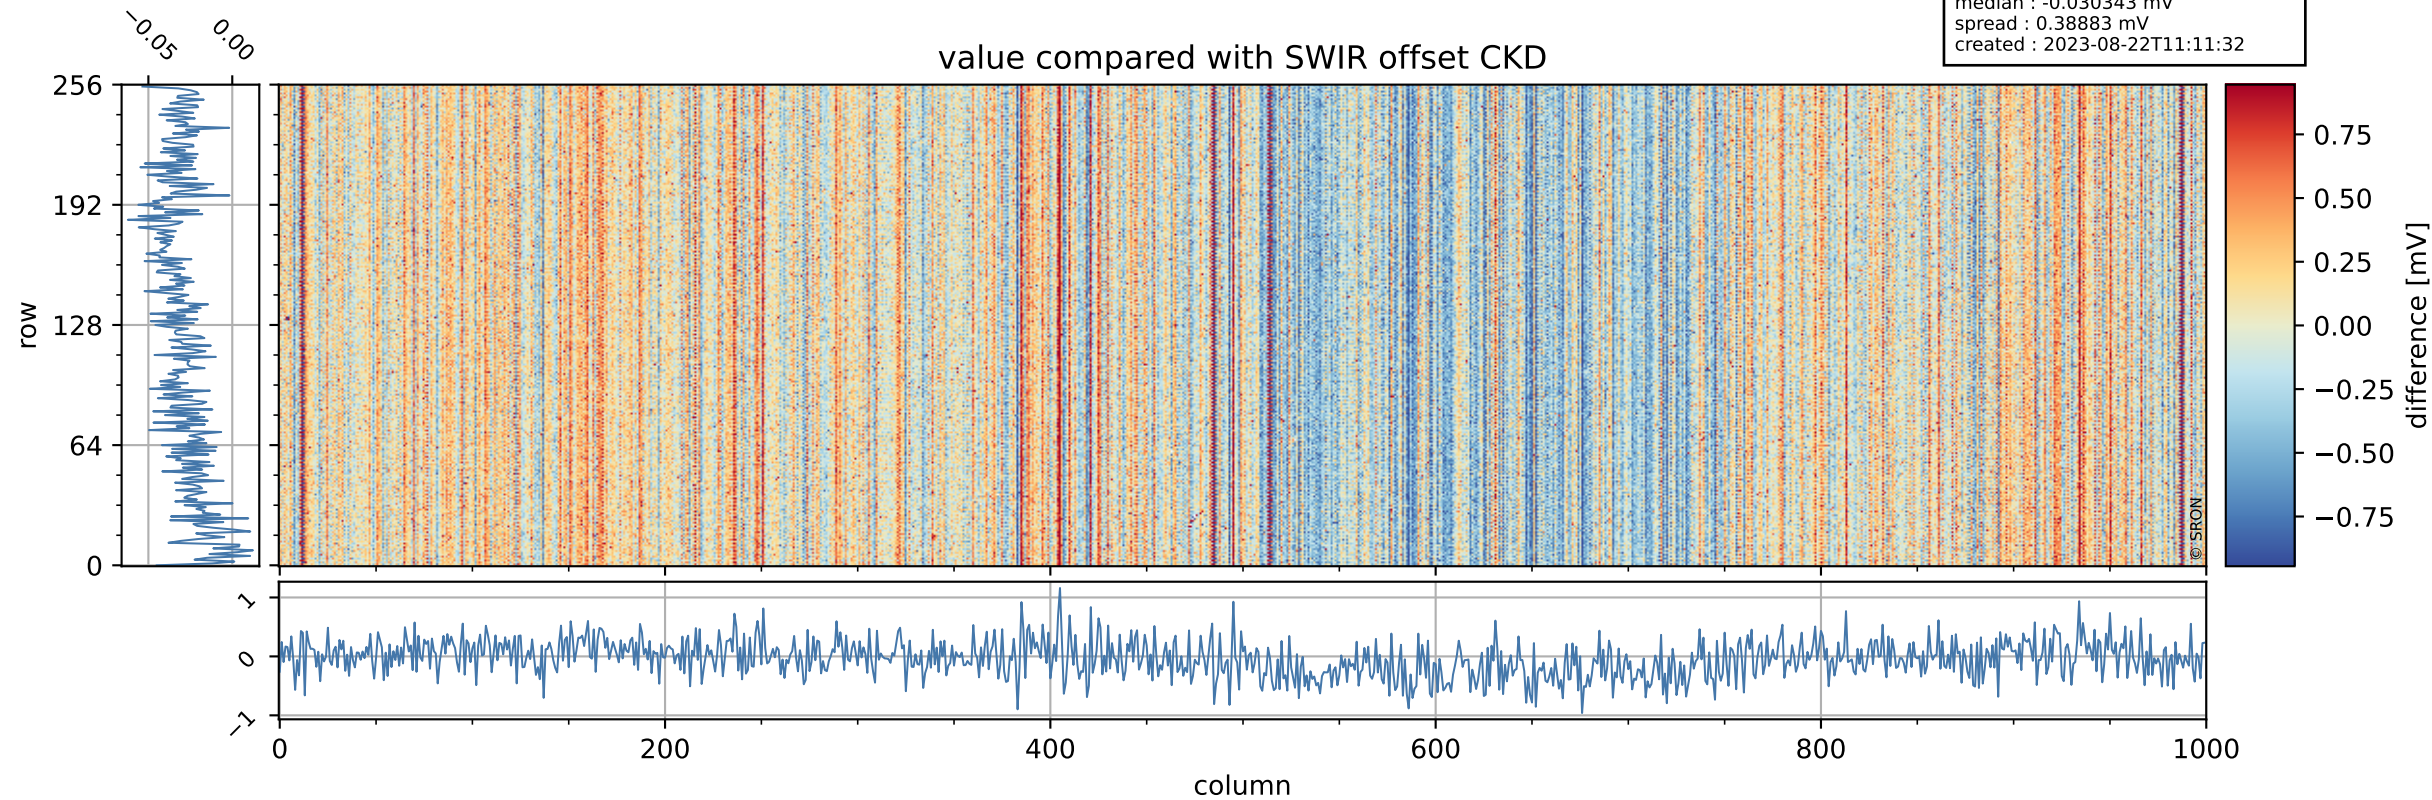

Tropomi SWIR offset (beta nominal)

orbits : 20 in [19432, 19477]
coverage : 2021-07-14 / 2021-07-17
median : 0.52598 V
spread : 0.035909 V
created : 2023-08-22T11:11:31

value detector map

Tropomi SWIR offset (beta nominal)

orbits : 20 in [19432, 19477]
coverage : 2021-07-14 / 2021-07-17
median : 30.477 μV
spread : 15.073 μV
created : 2023-08-22T11:11:32

Tropomi SWIR offset (beta nominal)

orbits : 20 in [19432, 19477]
coverage : 2021-07-14 / 2021-07-17
median : -0.030343 mV
spread : 0.38883 mV
created : 2023-08-22T11:11:32

value compared with SWIR offset CKD

Tropomi SWIR offset (beta nominal) ground-tracks of Sentinel-5P

orbits : 20 in [19432, 19477]
coverage : 2021-07-14 / 2021-07-17
created : 2023-08-22T11:11:32

Tropomi SWIR offset (beta nominal)

orbits : [1867, 19477]
coverage : 2018-02-20 / 2021-07-17
created : 2023-08-22T11:11:33

trend of detector median & temperatures