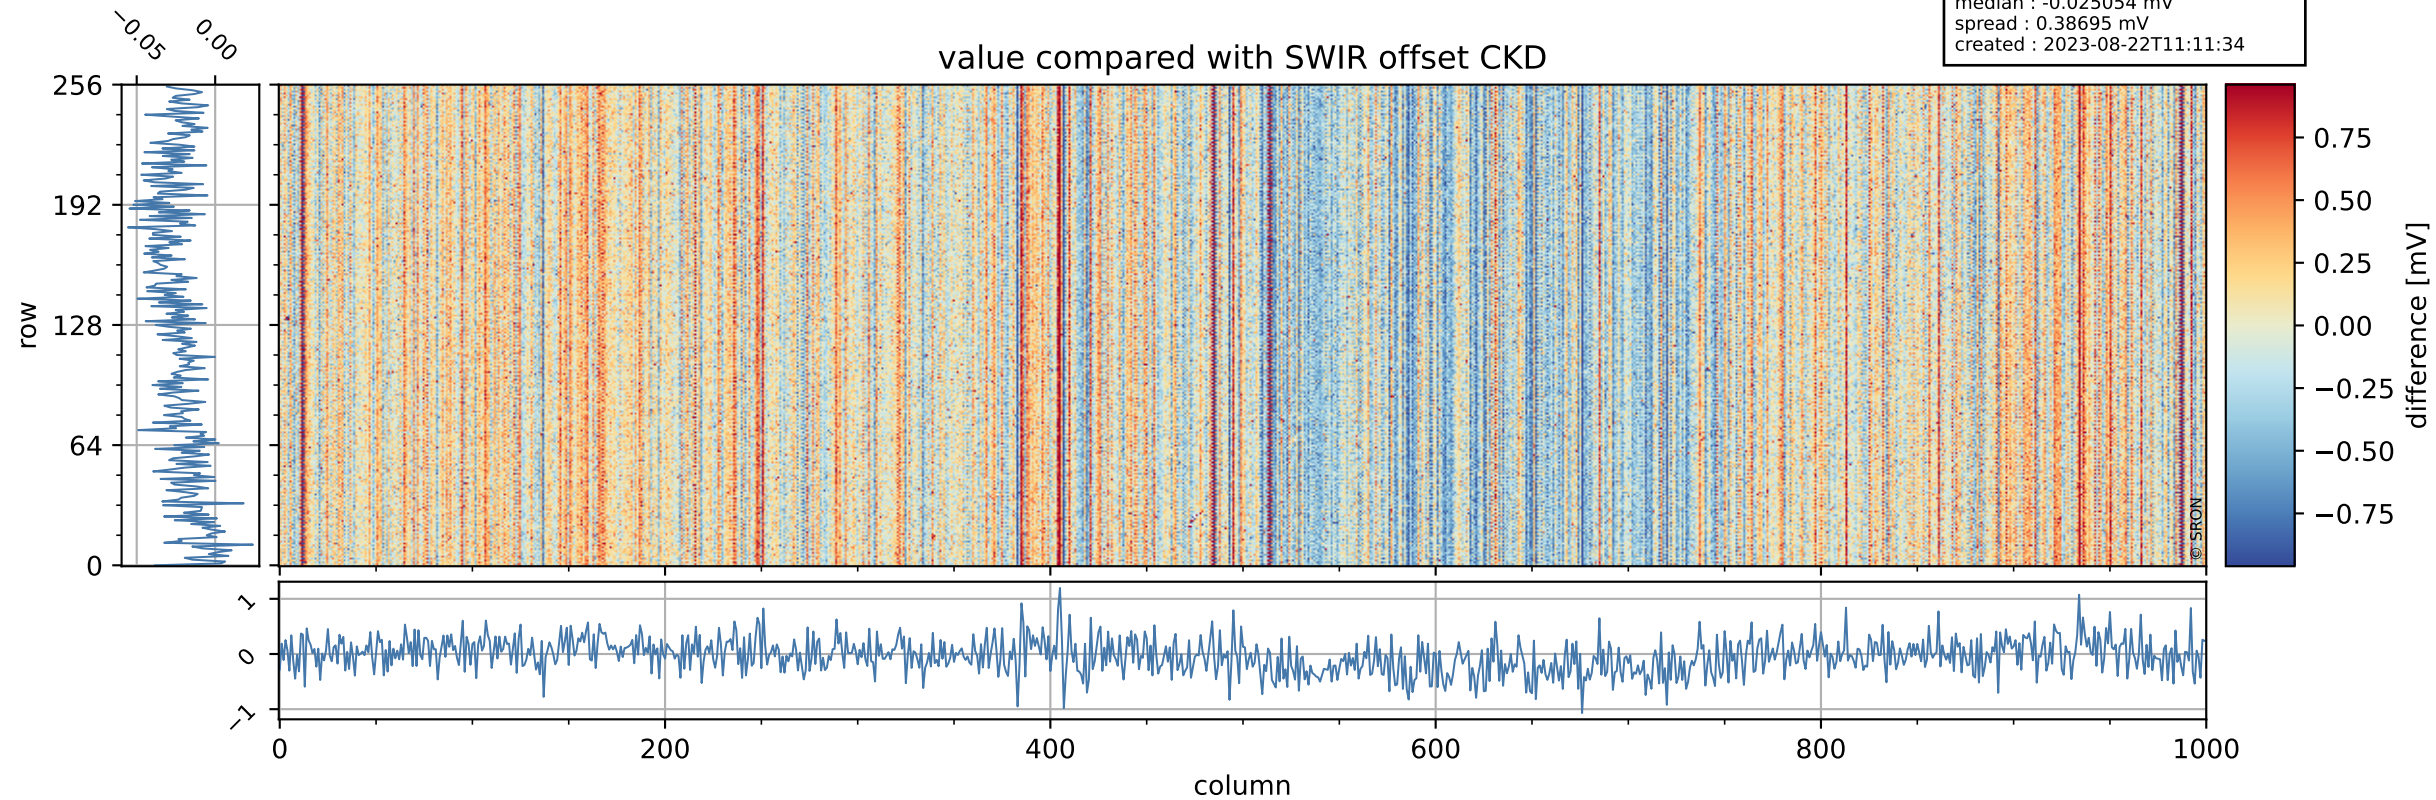

## value detector map

# Tropomi SWIR offset (beta nominal)

orbits : 19 in [19477, 19522]  
coverage : 2021-07-17 / 2021-07-20  
median : 31.791  $\mu\text{V}$   
spread : 15.545  $\mu\text{V}$   
created : 2023-08-22T11:11:34

# Tropomi SWIR offset (beta nominal)

orbits : 19 in [19477, 19522]  
coverage : 2021-07-17 / 2021-07-20  
median : -0.025054 mV  
spread : 0.38695 mV  
created : 2023-08-22T11:11:34

value compared with SWIR offset CKD

# Tropomi SWIR offset (beta nominal) ground-tracks of Sentinel-5P

orbits : 19 in [19477, 19522]  
coverage : 2021-07-17 / 2021-07-20  
created : 2023-08-22T11:11:34