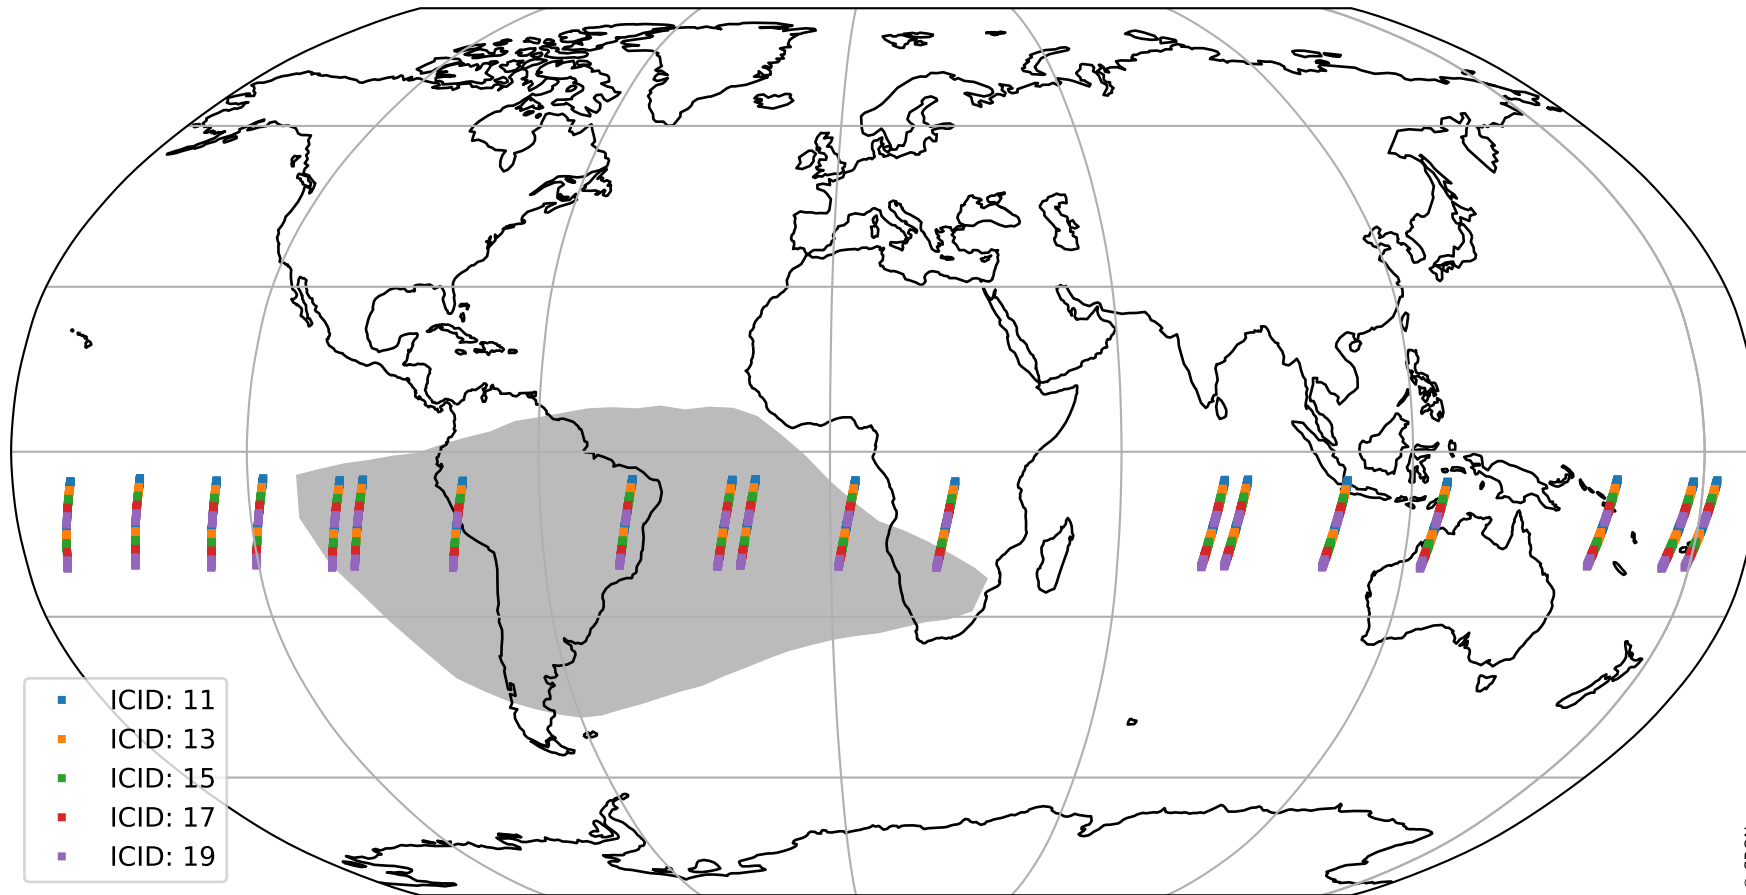

# Tropomi SWIR offset (beta nominal)

orbits : 19 in [19477, 19522]  
coverage : 2021-07-17 / 2021-07-20  
median : 31.791  $\mu\text{V}$   
spread : 15.545  $\mu\text{V}$   
created : 2023-08-22T11:11:34

# Tropomi SWIR offset (beta nominal)

orbits : 19 in [19477, 19522]  
coverage : 2021-07-17 / 2021-07-20  
median : -0.025054 mV  
spread : 0.38695 mV  
created : 2023-08-22T11:11:34

value compared with SWIR offset CKD

# Tropomi SWIR offset (beta nominal) ground-tracks of Sentinel-5P

orbits : 19 in [19477, 19522]  
coverage : 2021-07-17 / 2021-07-20  
created : 2023-08-22T11:11:34

# Tropomi SWIR offset (beta nominal)

orbits : [1867, 19522]  
coverage : 2018-02-20 / 2021-07-20  
created : 2023-08-22T11:11:35