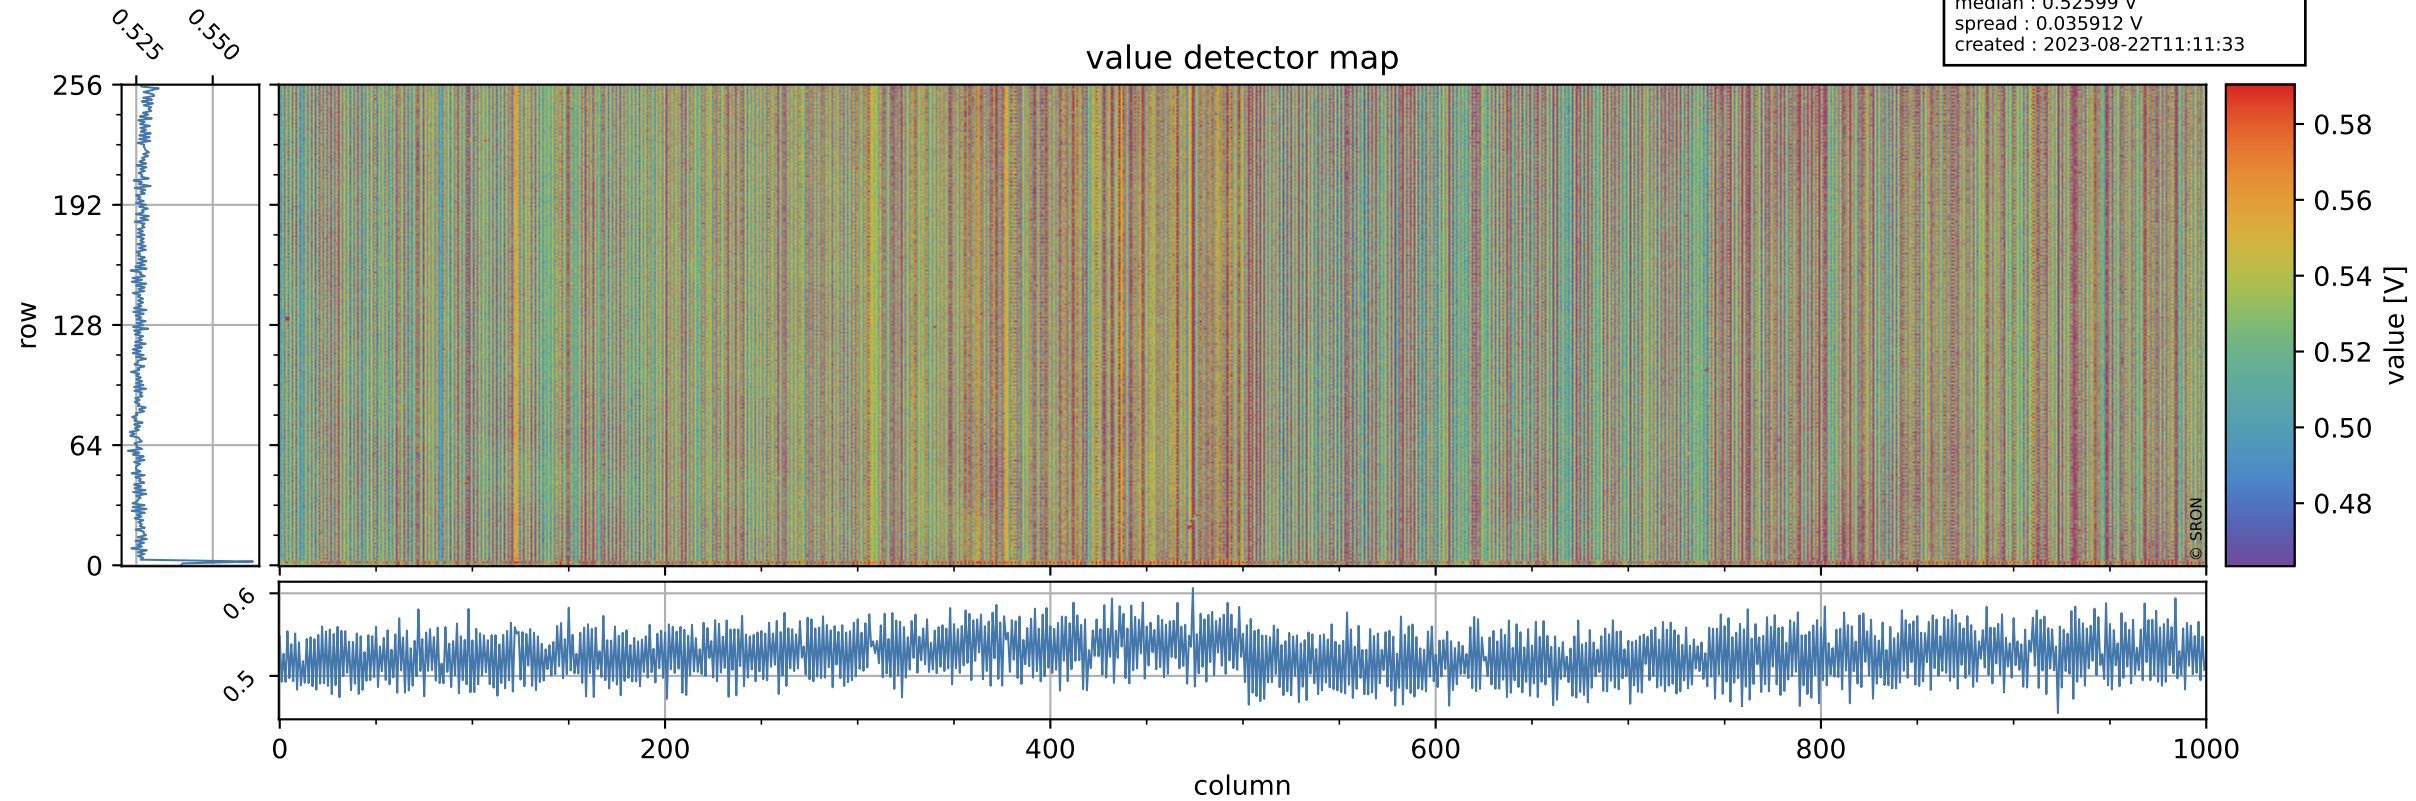

# Tropomi SWIR offset (beta nominal)

orbits : 19 in [19477, 19522]  
coverage : 2021-07-17 / 2021-07-20  
median : 0.52599 V  
spread : 0.035912 V  
created : 2023-08-22T11:11:33

## value detector map

# Tropomi SWIR offset (beta nominal)

orbits : 19 in [19477, 19522]  
coverage : 2021-07-17 / 2021-07-20  
median : 31.791  $\mu\text{V}$   
spread : 15.545  $\mu\text{V}$   
created : 2023-08-22T11:11:34

# Tropomi SWIR offset (beta nominal) ground-tracks of Sentinel-5P

orbits : 19 in [19477, 19522]  
coverage : 2021-07-17 / 2021-07-20  
created : 2023-08-22T11:11:34