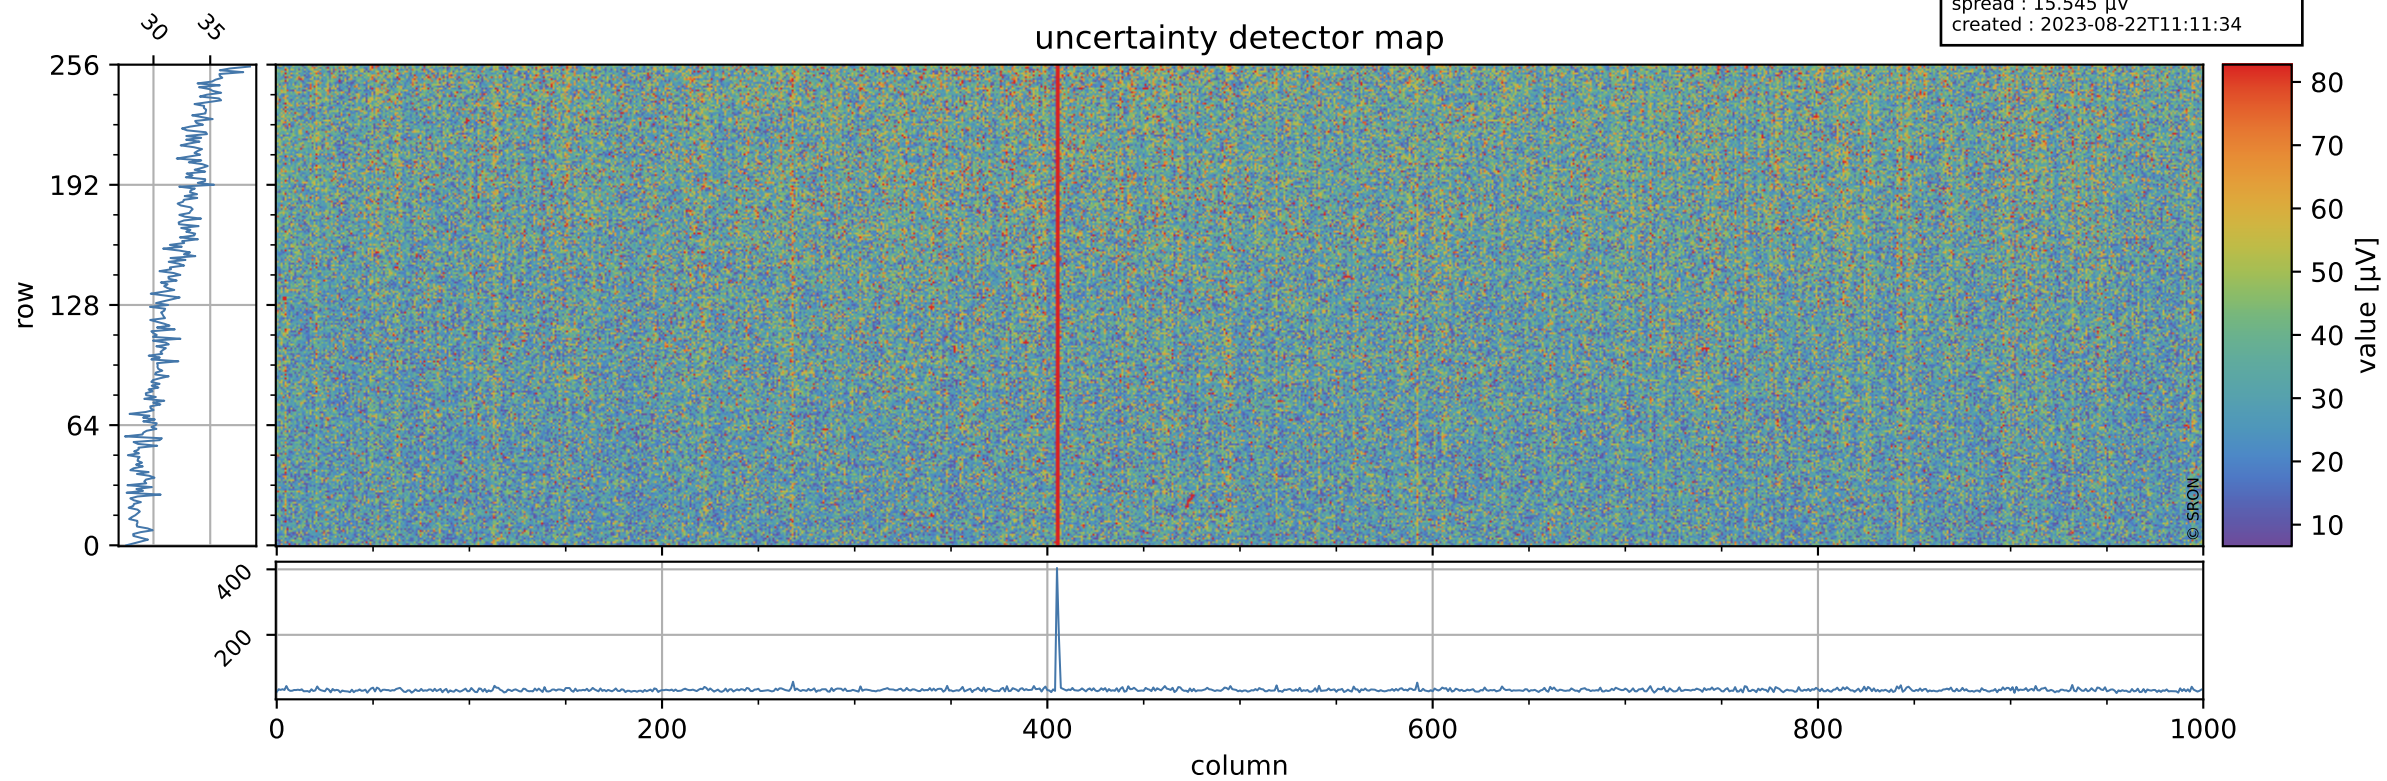

# Tropomi SWIR offset (beta nominal)

orbits : 19 in [19477, 19522]  
coverage : 2021-07-17 / 2021-07-20  
median : 0.52599 V  
spread : 0.035912 V  
created : 2023-08-22T11:11:33

## value detector map

# Tropomi SWIR offset (beta nominal)

orbits : 19 in [19477, 19522]  
coverage : 2021-07-17 / 2021-07-20  
median : 31.791  $\mu\text{V}$   
spread : 15.545  $\mu\text{V}$   
created : 2023-08-22T11:11:34

# Tropomi SWIR offset (beta nominal) ground-tracks of Sentinel-5P

orbits : 19 in [19477, 19522]  
coverage : 2021-07-17 / 2021-07-20  
created : 2023-08-22T11:11:34