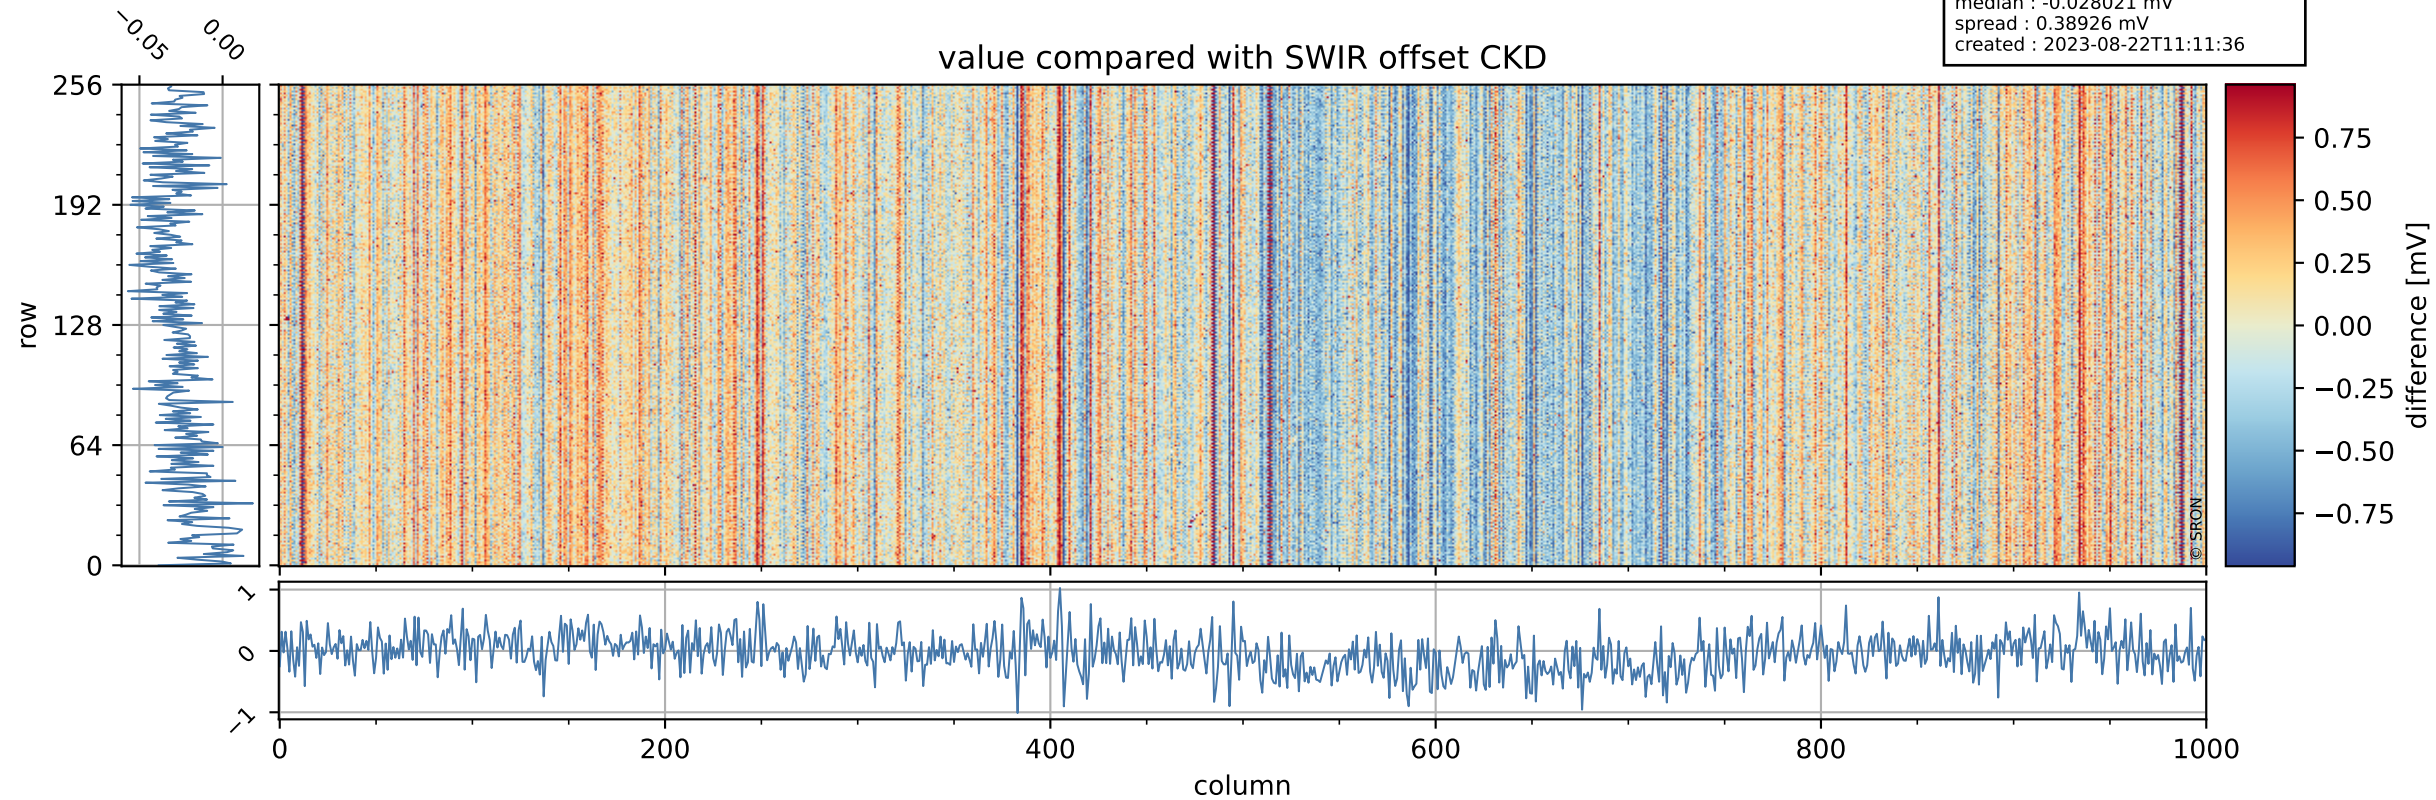

## value detector map

# Tropomi SWIR offset (beta nominal)

orbits : 20 in [19522, 19567]  
coverage : 2021-07-20 / 2021-07-23  
median : 32.547  $\mu\text{V}$   
spread : 16.026  $\mu\text{V}$   
created : 2023-08-22T11:11:36

# Tropomi SWIR offset (beta nominal)

orbits : 20 in [19522, 19567]  
coverage : 2021-07-20 / 2021-07-23  
median : -0.028021 mV  
spread : 0.38926 mV  
created : 2023-08-22T11:11:36

value compared with SWIR offset CKD

# Tropomi SWIR offset (beta nominal) ground-tracks of Sentinel-5P

orbits : 20 in [19522, 19567]  
coverage : 2021-07-20 / 2021-07-23  
created : 2023-08-22T11:11:36