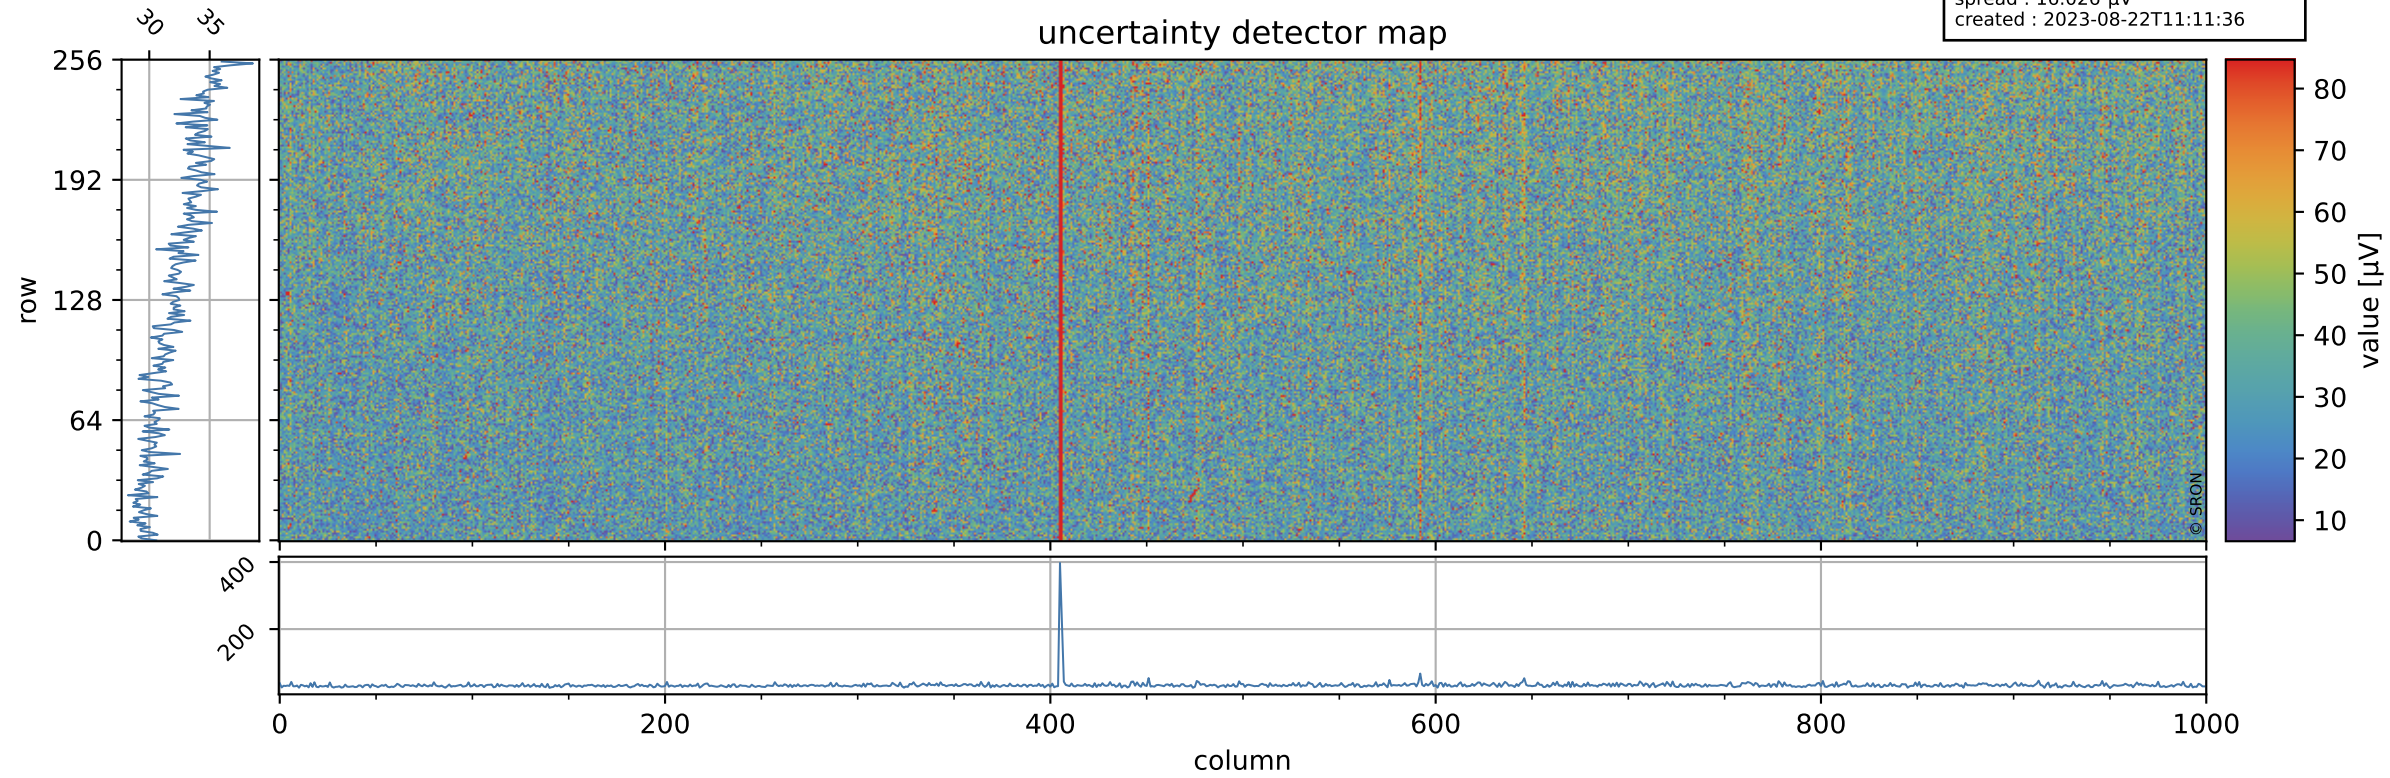

# Tropomi SWIR offset (beta nominal)

orbits : 20 in [19522, 19567]  
coverage : 2021-07-20 / 2021-07-23  
median : 0.52599 V  
spread : 0.035912 V  
created : 2023-08-22T11:11:36

## value detector map

# Tropomi SWIR offset (beta nominal)

orbits : 20 in [19522, 19567]  
coverage : 2021-07-20 / 2021-07-23  
median : 32.547  $\mu\text{V}$   
spread : 16.026  $\mu\text{V}$   
created : 2023-08-22T11:11:36

# Tropomi SWIR offset (beta nominal) ground-tracks of Sentinel-5P

orbits : 20 in [19522, 19567]  
coverage : 2021-07-20 / 2021-07-23  
created : 2023-08-22T11:11:36