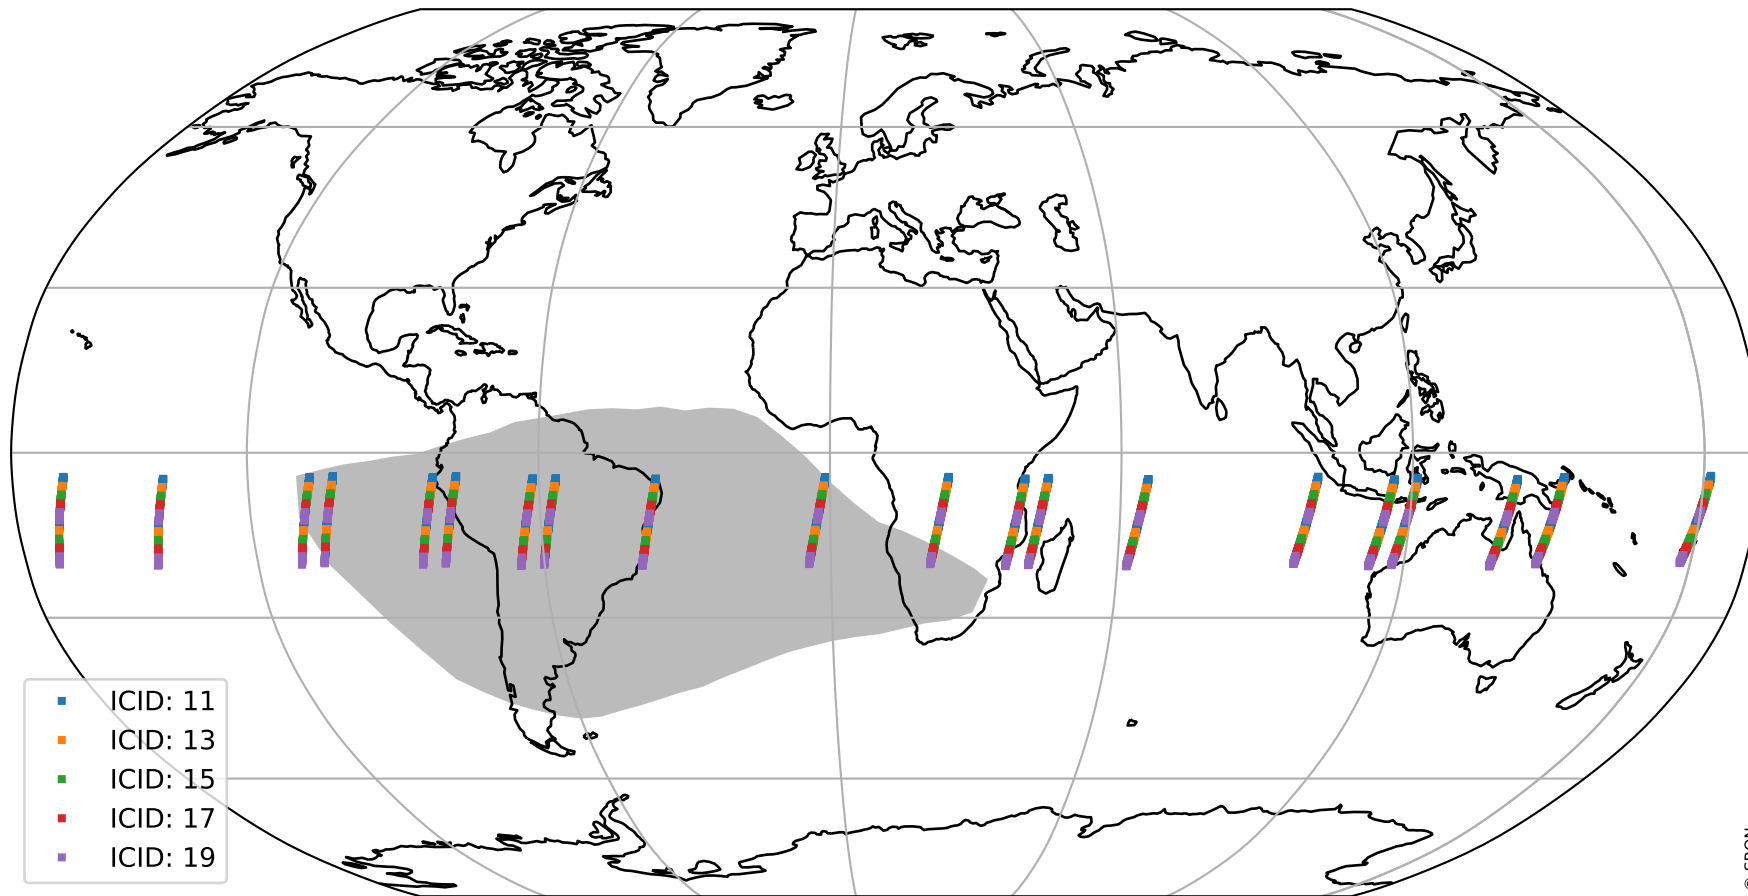

# Tropomi SWIR offset (beta nominal)

orbits : 20 in [19522, 19567]  
coverage : 2021-07-20 / 2021-07-23  
median : 32.547  $\mu\text{V}$   
spread : 16.026  $\mu\text{V}$   
created : 2023-08-22T11:11:36

# Tropomi SWIR offset (beta nominal)

orbits : 20 in [19522, 19567]  
coverage : 2021-07-20 / 2021-07-23  
median : -0.028021 mV  
spread : 0.38926 mV  
created : 2023-08-22T11:11:36

value compared with SWIR offset CKD

# Tropomi SWIR offset (beta nominal) ground-tracks of Sentinel-5P

orbits : 20 in [19522, 19567]  
coverage : 2021-07-20 / 2021-07-23  
created : 2023-08-22T11:11:36

# Tropomi SWIR offset (beta nominal)

orbits : [1867, 19567]  
coverage : 2018-02-20 / 2021-07-23  
created : 2023-08-22T11:11:37