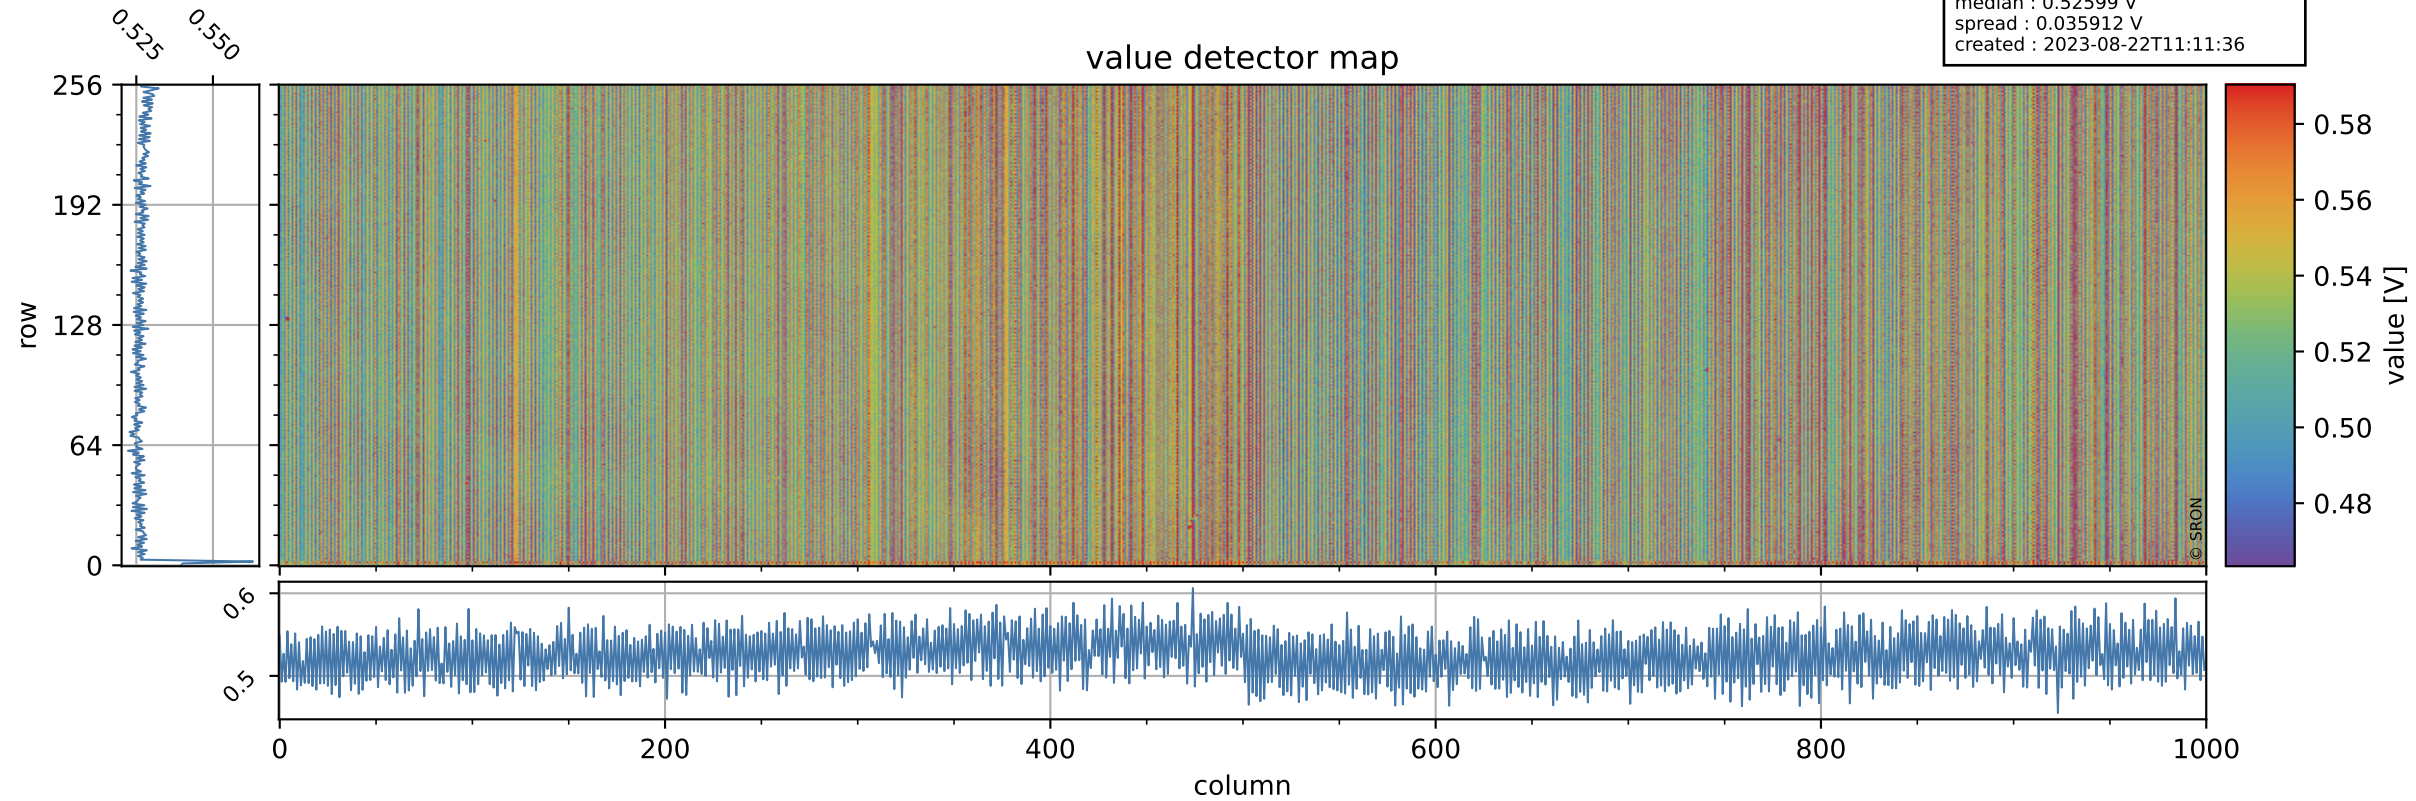

# Tropomi SWIR offset (beta nominal)

orbits : 20 in [19522, 19567]  
coverage : 2021-07-20 / 2021-07-23  
median : 0.52599 V  
spread : 0.035912 V  
created : 2023-08-22T11:11:36

## value detector map

# Tropomi SWIR offset (beta nominal)

orbits : 20 in [19522, 19567]  
coverage : 2021-07-20 / 2021-07-23  
median : 32.547  $\mu\text{V}$   
spread : 16.026  $\mu\text{V}$   
created : 2023-08-22T11:11:36

# Tropomi SWIR offset (beta nominal) ground-tracks of Sentinel-5P

orbits : 20 in [19522, 19567]  
coverage : 2021-07-20 / 2021-07-23  
created : 2023-08-22T11:11:36