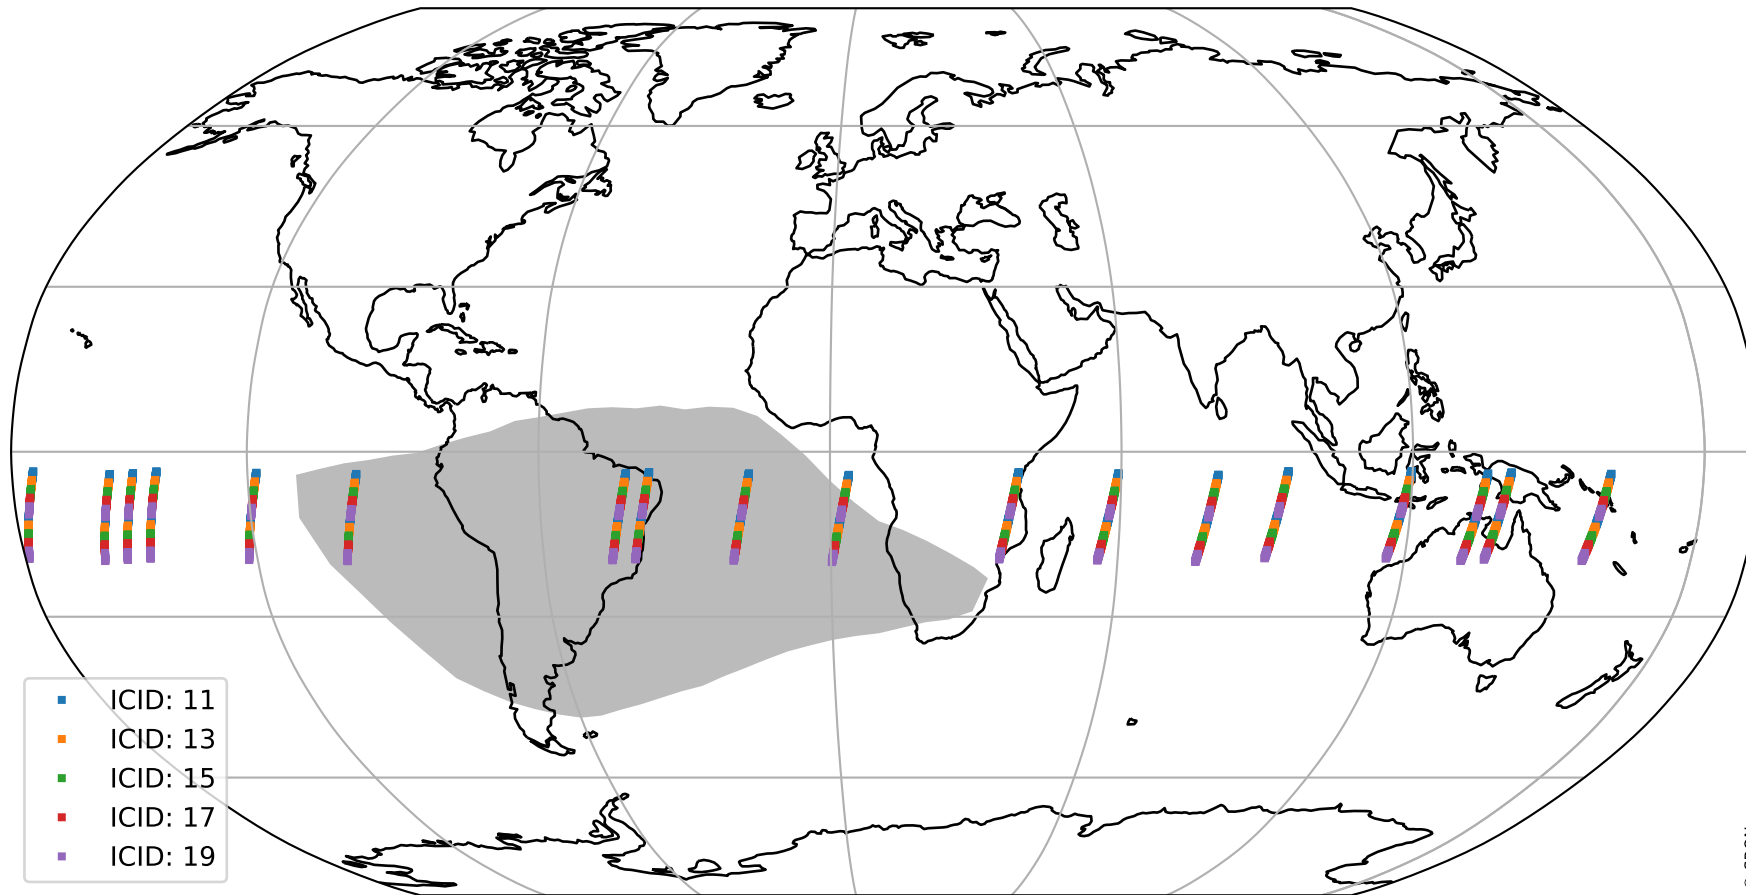

Tropomi SWIR offset (beta nominal)

orbits : 18 in [19567, 19612]
coverage : 2021-07-23 / 2021-07-26
median : 0.52597 V
spread : 0.035914 V
created : 2023-08-22T11:11:38

value detector map

Tropomi SWIR offset (beta nominal)

orbits : 18 in [19567, 19612]
coverage : 2021-07-23 / 2021-07-26
median : 30.902 μV
spread : 15.129 μV
created : 2023-08-22T11:11:38

Tropomi SWIR offset (beta nominal)

orbits : 18 in [19567, 19612]
coverage : 2021-07-23 / 2021-07-26
median : -0.038923 mV
spread : 0.38723 mV
created : 2023-08-22T11:11:38

value compared with SWIR offset CKD

Tropomi SWIR offset (beta nominal) ground-tracks of Sentinel-5P

orbits : 18 in [19567, 19612]
coverage : 2021-07-23 / 2021-07-26
created : 2023-08-22T11:11:39

Tropomi SWIR offset (beta nominal)

orbits : [1867, 19612]
coverage : 2018-02-20 / 2021-07-26
created : 2023-08-22T11:11:39

trend of detector median & temperatures