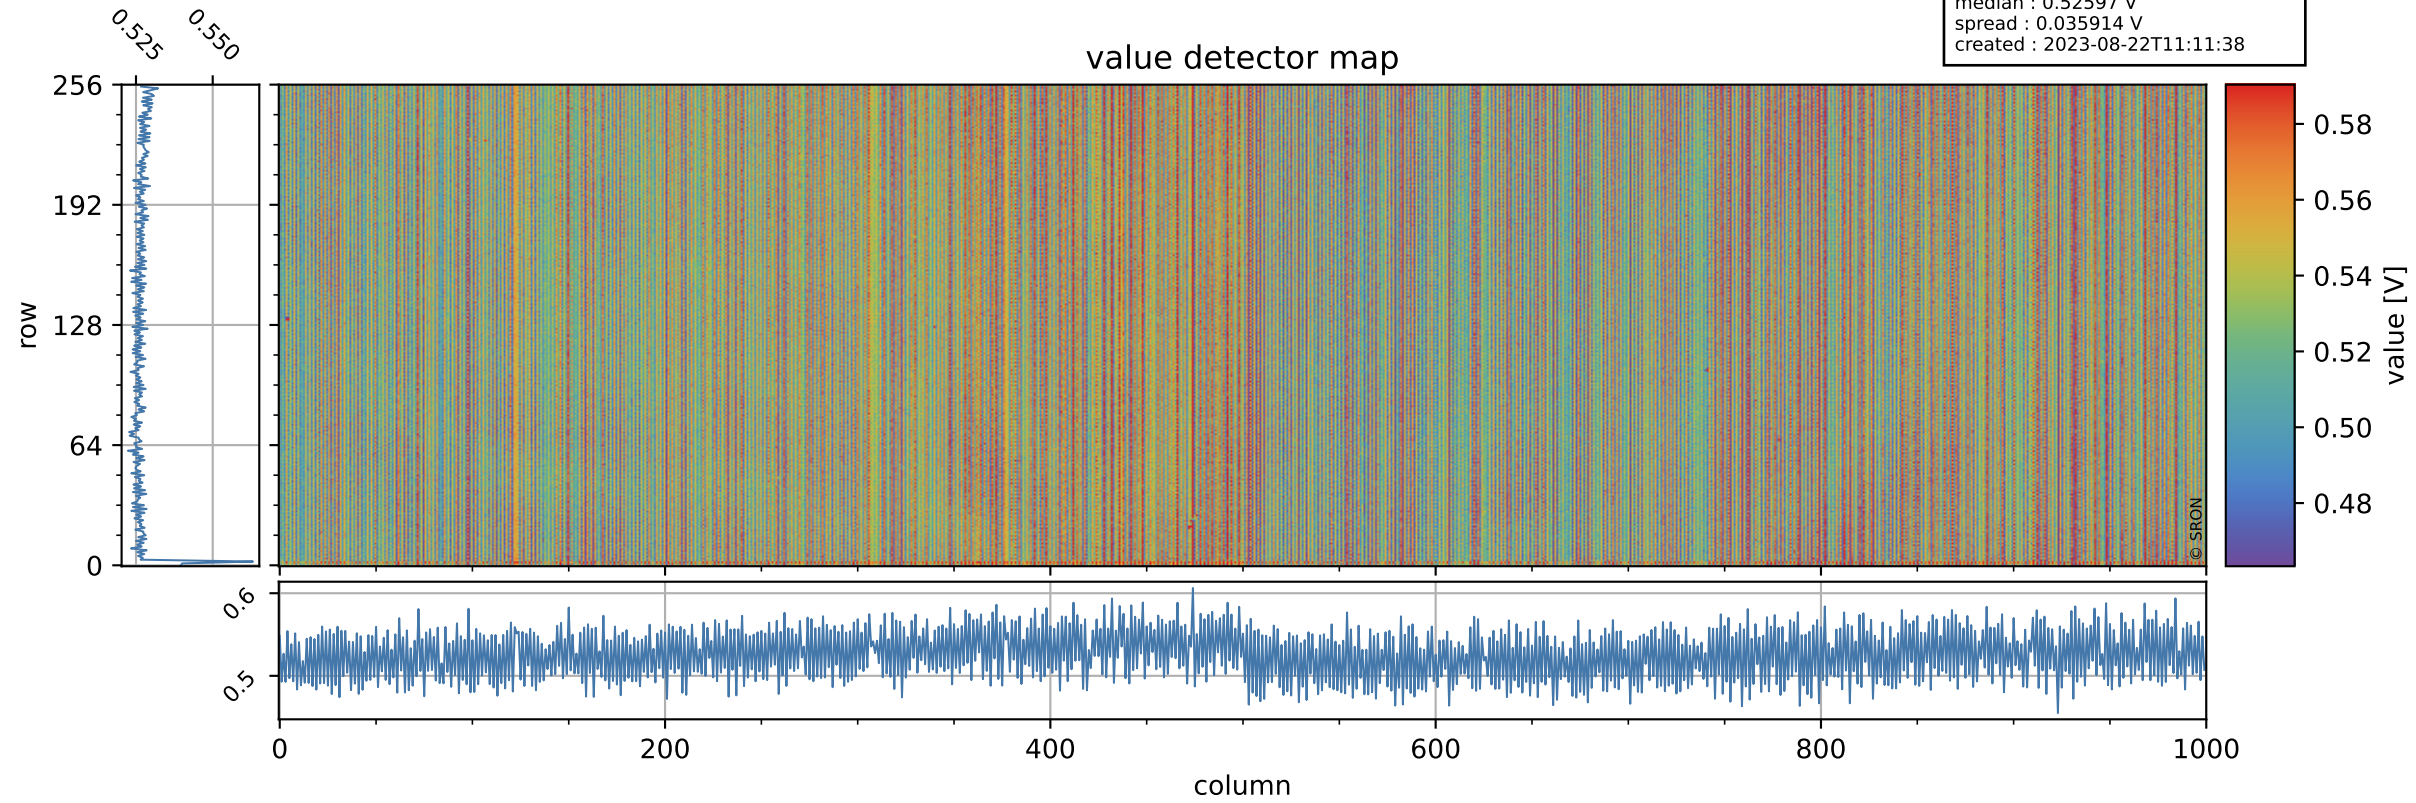

Tropomi SWIR offset (beta nominal)

orbits : 18 in [19567, 19612]
coverage : 2021-07-23 / 2021-07-26
median : 0.52597 V
spread : 0.035914 V
created : 2023-08-22T11:11:38

value detector map

Tropomi SWIR offset (beta nominal)

orbits : 18 in [19567, 19612]
coverage : 2021-07-23 / 2021-07-26
median : 30.902 μV
spread : 15.129 μV
created : 2023-08-22T11:11:38

Tropomi SWIR offset (beta nominal)

orbits : 18 in [19567, 19612]
coverage : 2021-07-23 / 2021-07-26
median : -0.038923 mV
spread : 0.38723 mV
created : 2023-08-22T11:11:38

value compared with SWIR offset CKD

Tropomi SWIR offset (beta nominal) ground-tracks of Sentinel-5P

orbits : 18 in [19567, 19612]
coverage : 2021-07-23 / 2021-07-26
created : 2023-08-22T11:11:39

Tropomi SWIR offset (beta nominal)

orbits : [1867, 19612]
coverage : 2018-02-20 / 2021-07-26
created : 2023-08-22T11:11:39

trend of detector median & temperatures