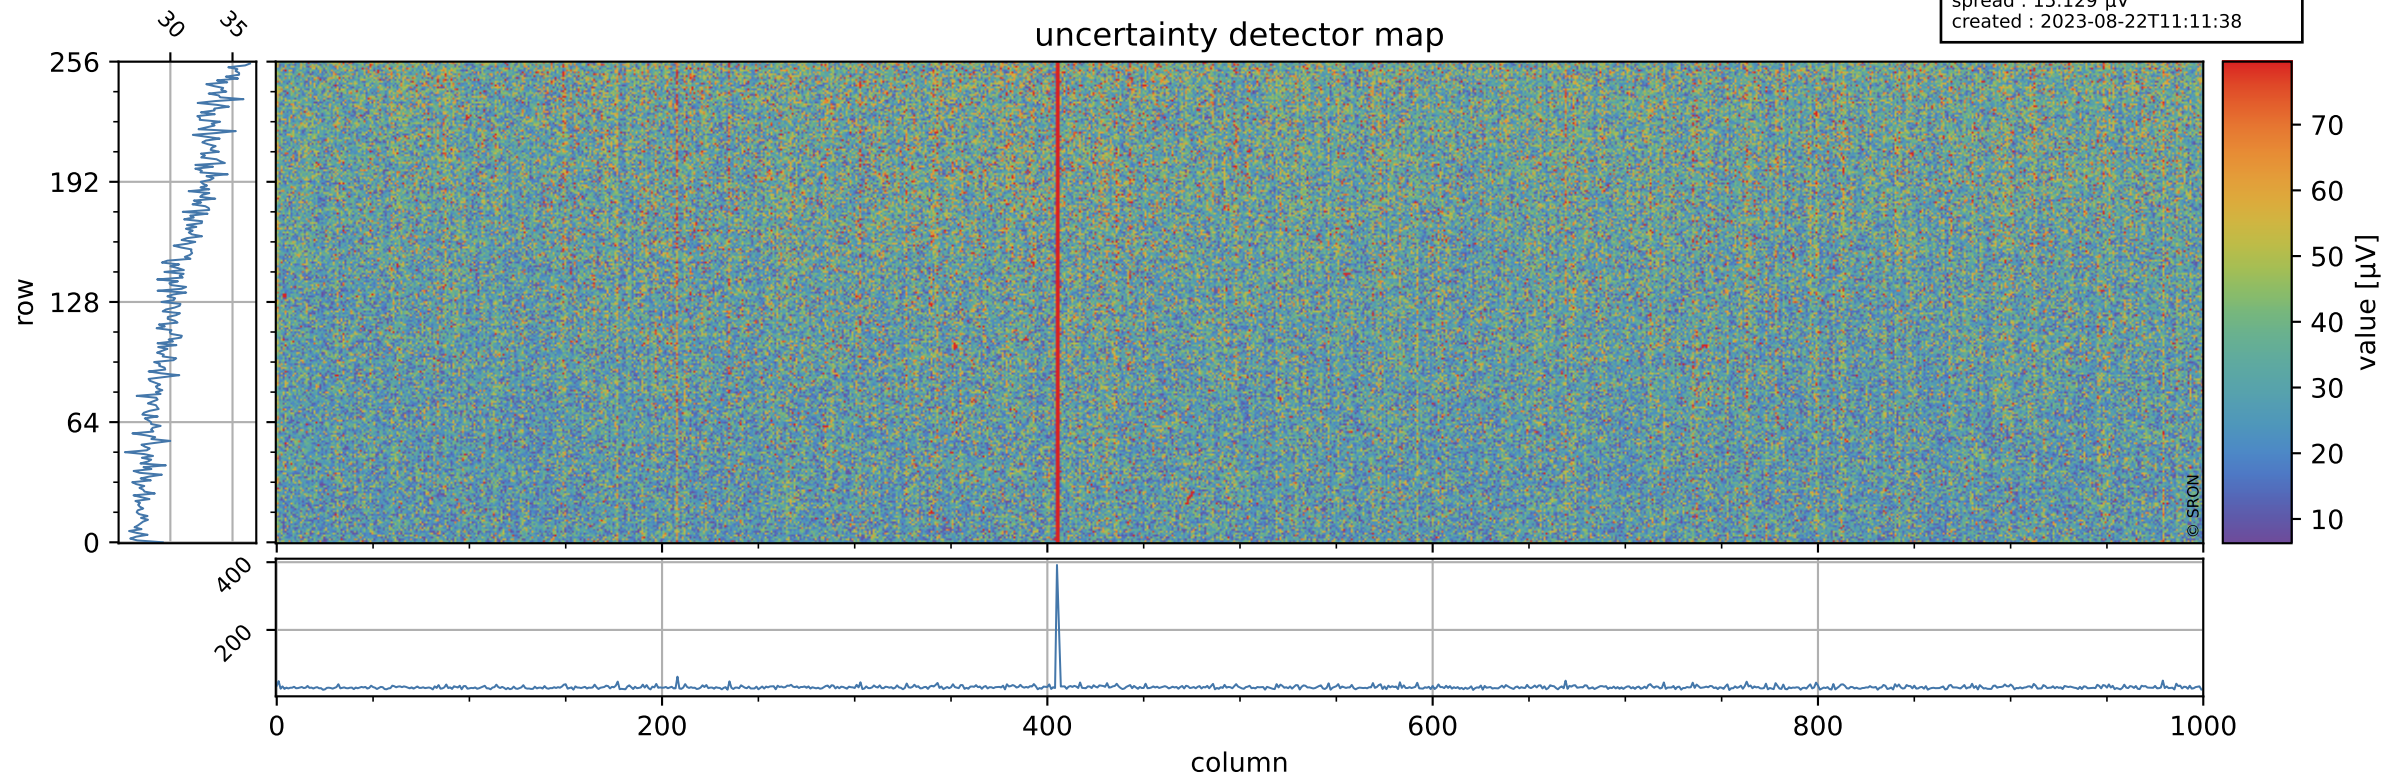

Tropomi SWIR offset (beta nominal)

orbits : 18 in [19567, 19612]
coverage : 2021-07-23 / 2021-07-26
median : 0.52597 V
spread : 0.035914 V
created : 2023-08-22T11:11:38

value detector map

Tropomi SWIR offset (beta nominal)

orbits : 18 in [19567, 19612]
coverage : 2021-07-23 / 2021-07-26
median : 30.902 μV
spread : 15.129 μV
created : 2023-08-22T11:11:38

Tropomi SWIR offset (beta nominal)

orbits : 18 in [19567, 19612]
coverage : 2021-07-23 / 2021-07-26
median : -0.038923 mV
spread : 0.38723 mV
created : 2023-08-22T11:11:38

value compared with SWIR offset CKD

Tropomi SWIR offset (beta nominal) ground-tracks of Sentinel-5P

orbits : 18 in [19567, 19612]
coverage : 2021-07-23 / 2021-07-26
created : 2023-08-22T11:11:39

Tropomi SWIR offset (beta nominal)

orbits : [1867, 19612]
coverage : 2018-02-20 / 2021-07-26
created : 2023-08-22T11:11:39

trend of detector median & temperatures