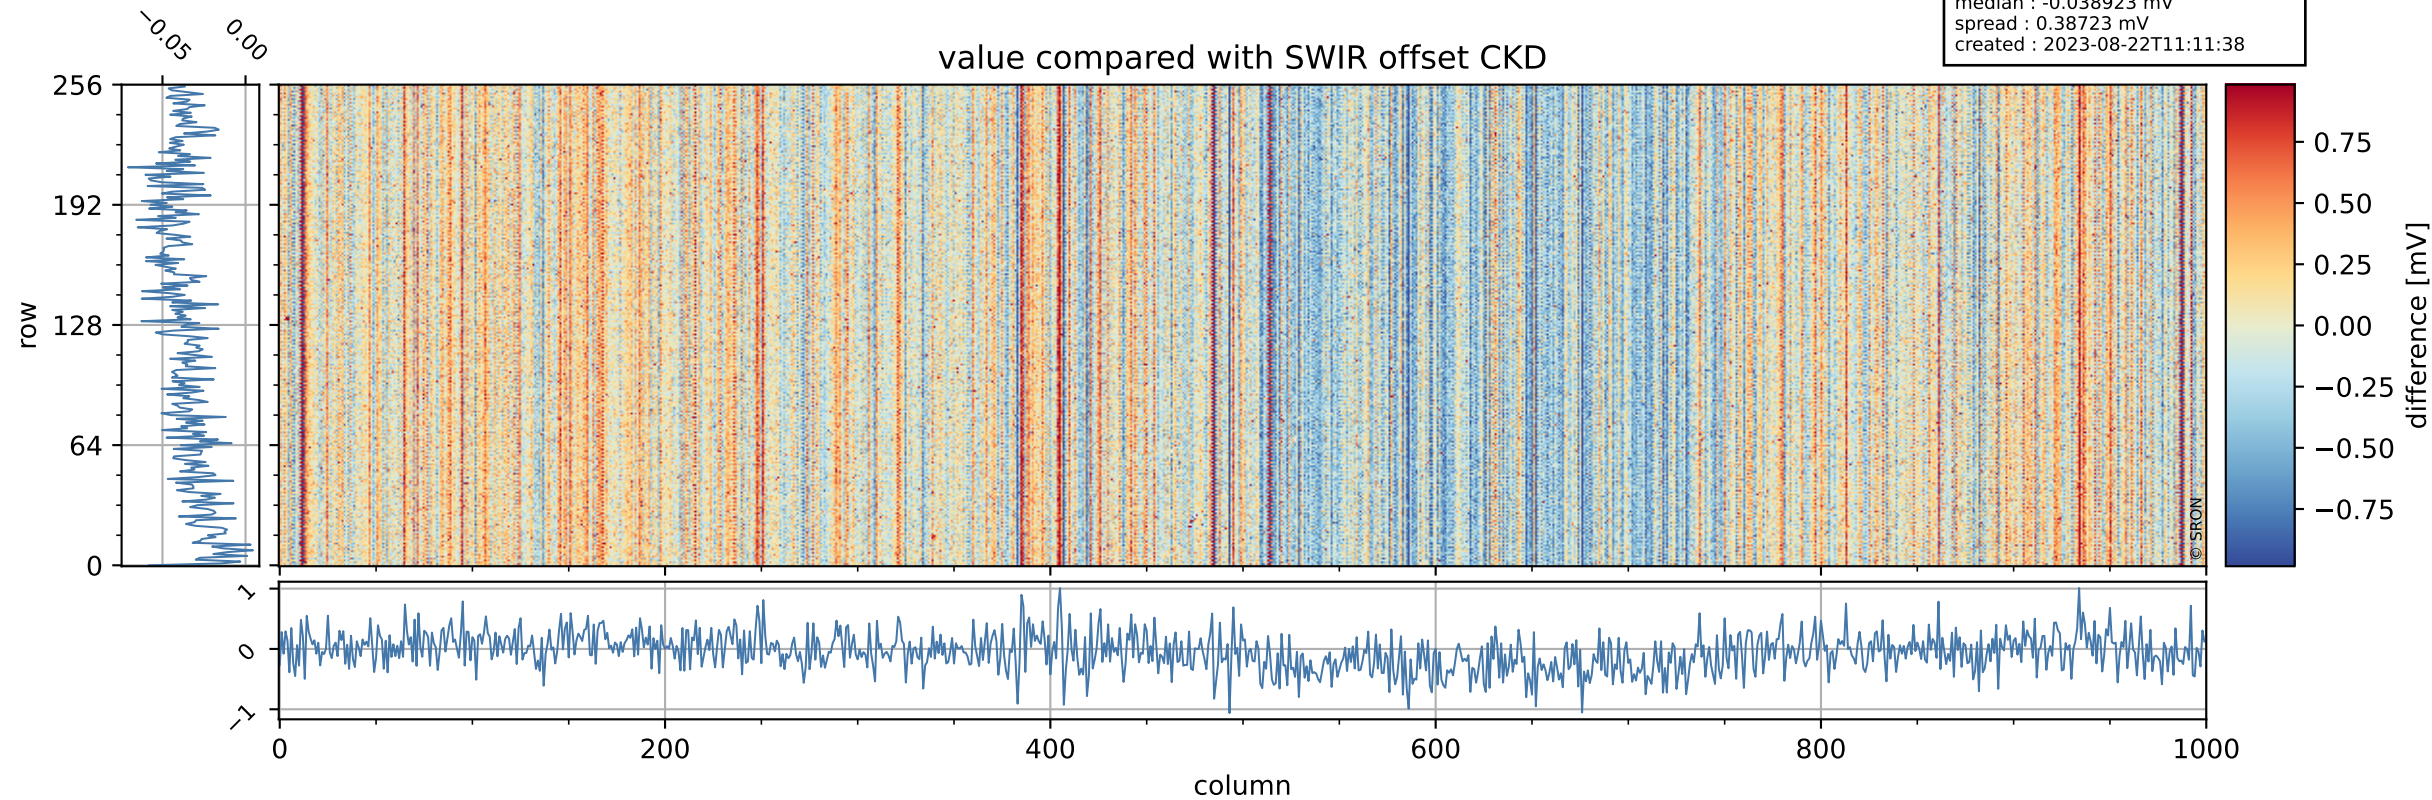

Tropomi SWIR offset (beta nominal)

orbits : 18 in [19567, 19612]
coverage : 2021-07-23 / 2021-07-26
median : 0.52597 V
spread : 0.035914 V
created : 2023-08-22T11:11:38

value detector map

Tropomi SWIR offset (beta nominal)

orbits : 18 in [19567, 19612]
coverage : 2021-07-23 / 2021-07-26
median : 30.902 μV
spread : 15.129 μV
created : 2023-08-22T11:11:38

Tropomi SWIR offset (beta nominal)

orbits : 18 in [19567, 19612]
coverage : 2021-07-23 / 2021-07-26
median : -0.038923 mV
spread : 0.38723 mV
created : 2023-08-22T11:11:38

value compared with SWIR offset CKD

Tropomi SWIR offset (beta nominal) ground-tracks of Sentinel-5P

orbits : 18 in [19567, 19612]
coverage : 2021-07-23 / 2021-07-26
created : 2023-08-22T11:11:39

Tropomi SWIR offset (beta nominal)

orbits : [1867, 19612]
coverage : 2018-02-20 / 2021-07-26
created : 2023-08-22T11:11:39

trend of detector median & temperatures