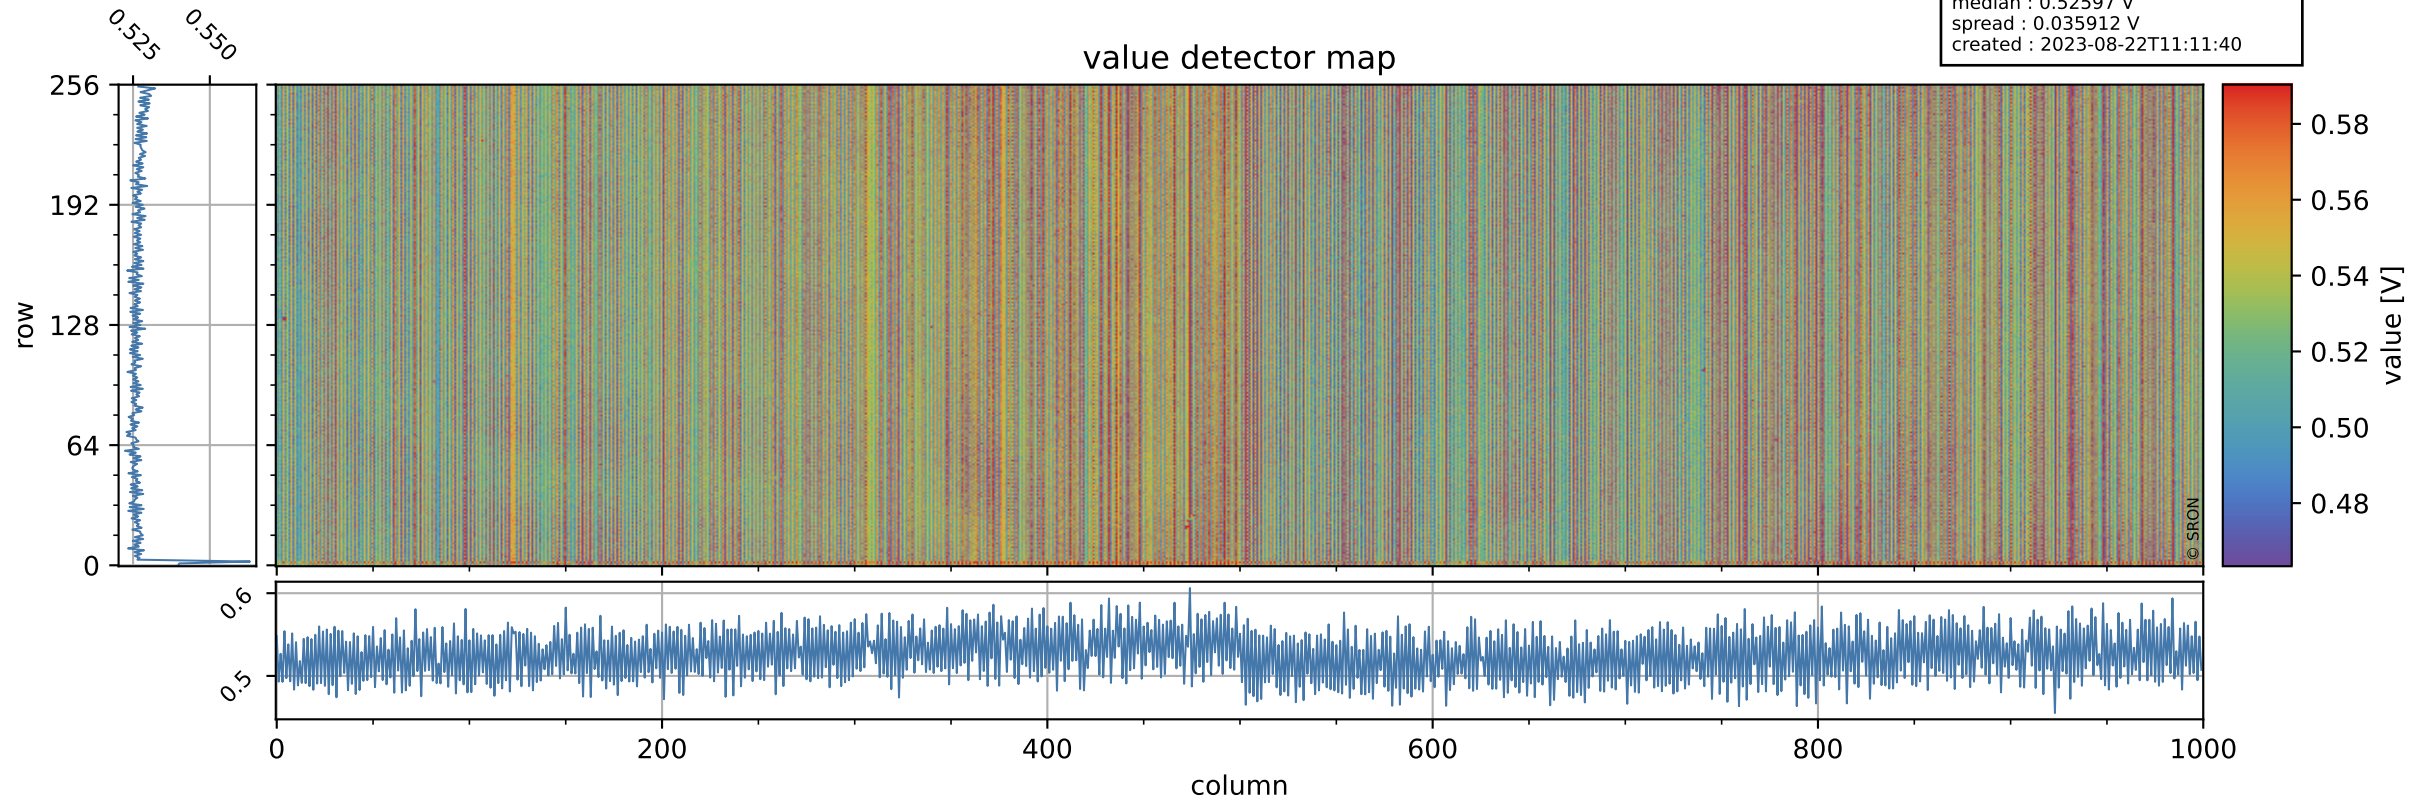

Tropomi SWIR offset (beta nominal)

orbits : 20 in [19612, 19657]
coverage : 2021-07-26 / 2021-07-29
median : 0.52597 V
spread : 0.035912 V
created : 2023-08-22T11:11:40

value detector map

Tropomi SWIR offset (beta nominal)

orbits : 20 in [19612, 19657]
coverage : 2021-07-26 / 2021-07-29
median : 31.726 μV
spread : 15.674 μV
created : 2023-08-22T11:11:40

Tropomi SWIR offset (beta nominal)

orbits : 20 in [19612, 19657]
coverage : 2021-07-26 / 2021-07-29
median : -0.040466 mV
spread : 0.38743 mV
created : 2023-08-22T11:11:40

value compared with SWIR offset CKD

Tropomi SWIR offset (beta nominal) ground-tracks of Sentinel-5P

orbits : 20 in [19612, 19657]
coverage : 2021-07-26 / 2021-07-29
created : 2023-08-22T11:11:41

Tropomi SWIR offset (beta nominal)

orbits : [1867, 19657]
coverage : 2018-02-20 / 2021-07-29
created : 2023-08-22T11:11:41

trend of detector median & temperatures