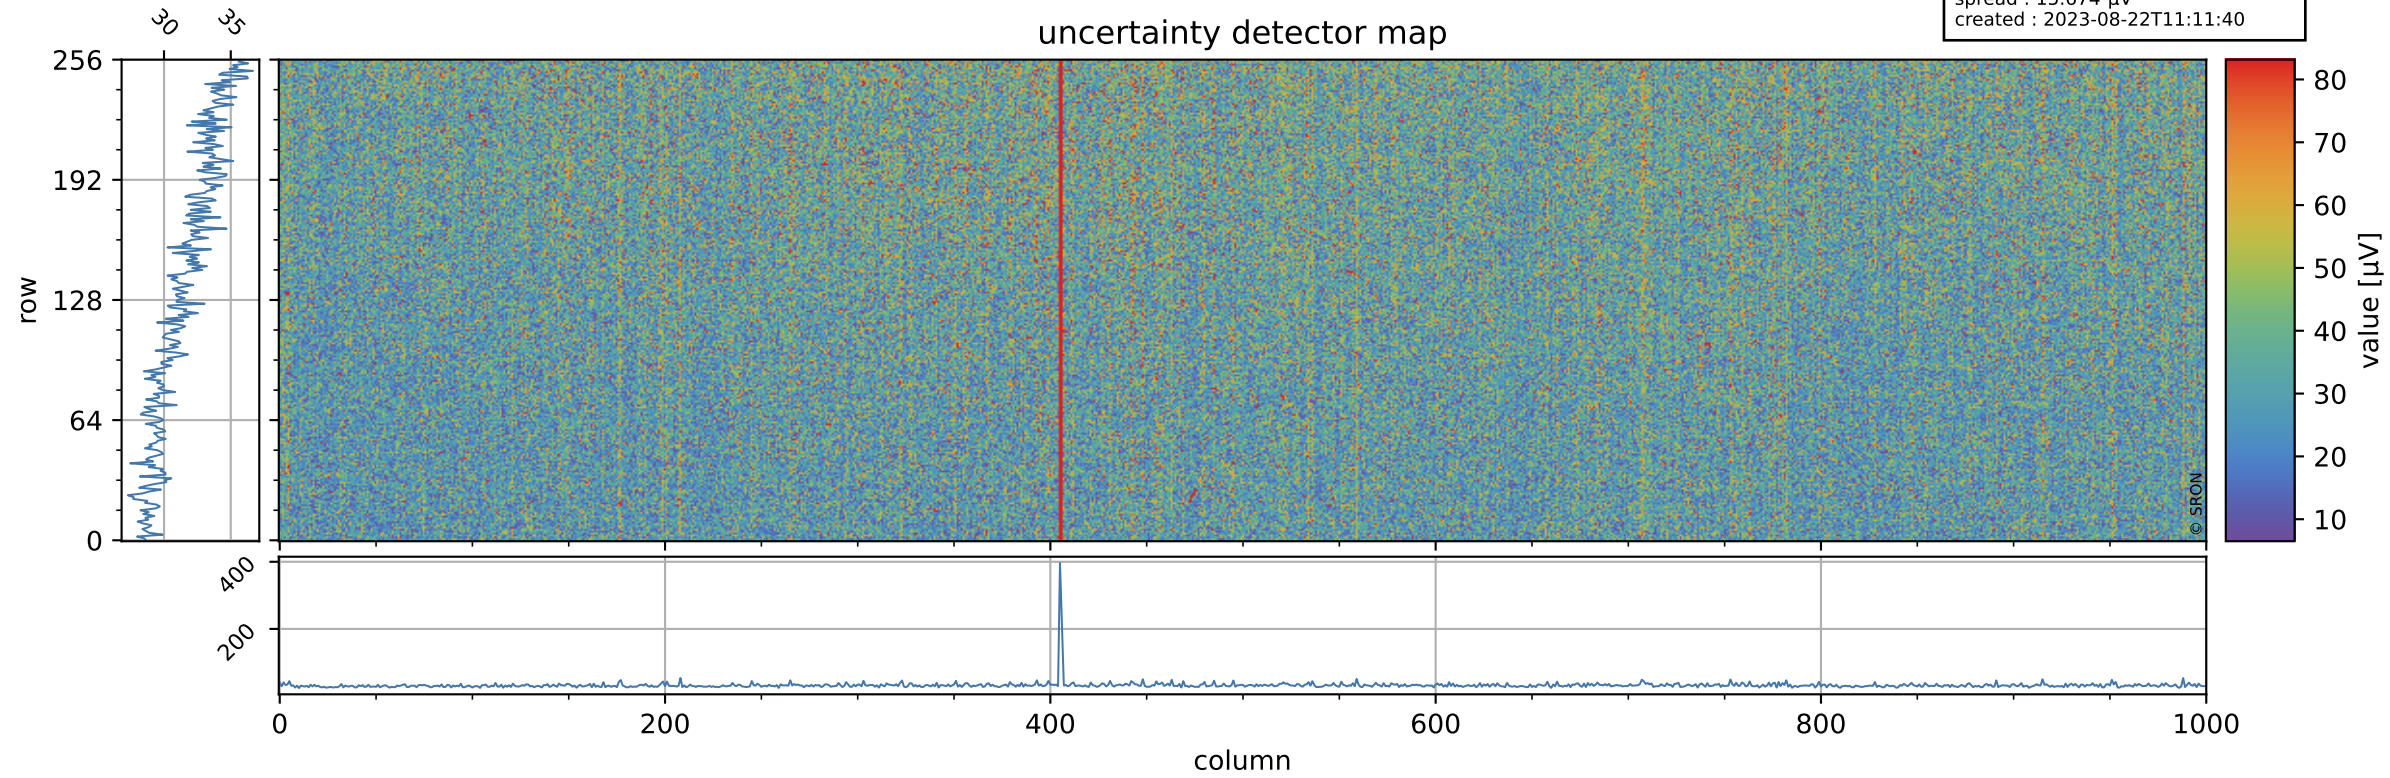

Tropomi SWIR offset (beta nominal)

orbits : 20 in [19612, 19657]
coverage : 2021-07-26 / 2021-07-29
median : 0.52597 V
spread : 0.035912 V
created : 2023-08-22T11:11:40

value detector map

Tropomi SWIR offset (beta nominal)

orbits : 20 in [19612, 19657]
coverage : 2021-07-26 / 2021-07-29
median : 31.726 μV
spread : 15.674 μV
created : 2023-08-22T11:11:40

Tropomi SWIR offset (beta nominal)

orbits : 20 in [19612, 19657]
coverage : 2021-07-26 / 2021-07-29
median : -0.040466 mV
spread : 0.38743 mV
created : 2023-08-22T11:11:40

value compared with SWIR offset CKD

Tropomi SWIR offset (beta nominal) ground-tracks of Sentinel-5P

orbits : 20 in [19612, 19657]
coverage : 2021-07-26 / 2021-07-29
created : 2023-08-22T11:11:41

Tropomi SWIR offset (beta nominal)

orbits : [1867, 19657]
coverage : 2018-02-20 / 2021-07-29
created : 2023-08-22T11:11:41

trend of detector median & temperatures