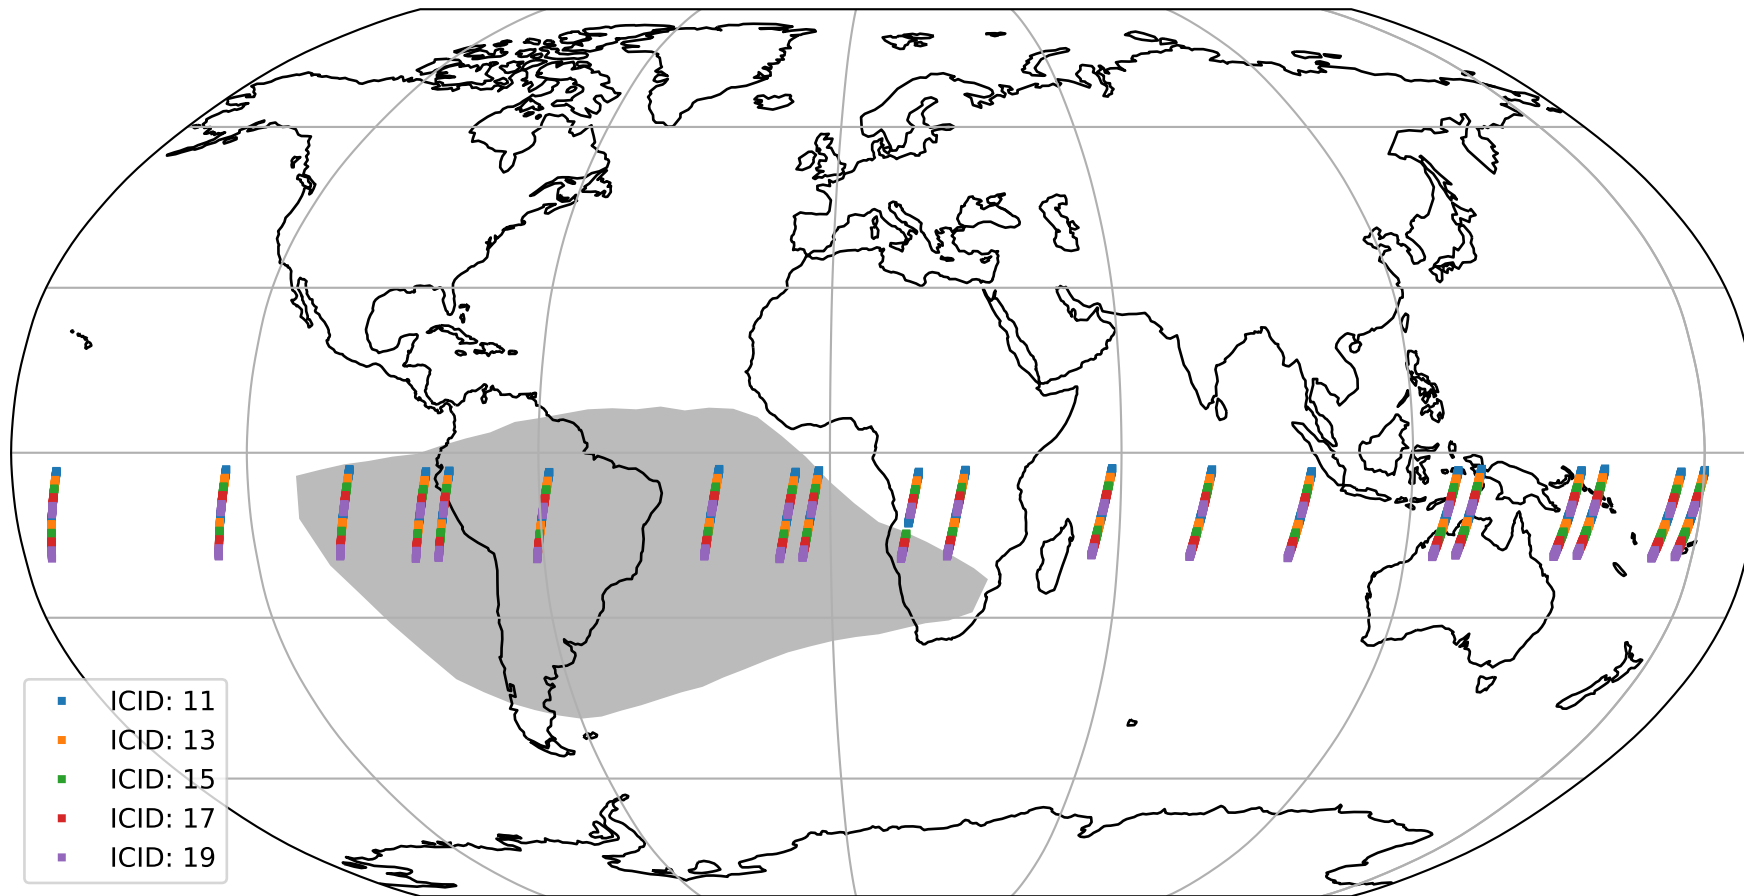

Tropomi SWIR offset (beta nominal)

orbits : 20 in [19612, 19657]
coverage : 2021-07-26 / 2021-07-29
median : 0.52597 V
spread : 0.035912 V
created : 2023-08-22T11:11:40

value detector map

Tropomi SWIR offset (beta nominal)

orbits : 20 in [19612, 19657]
coverage : 2021-07-26 / 2021-07-29
median : 31.726 μV
spread : 15.674 μV
created : 2023-08-22T11:11:40

Tropomi SWIR offset (beta nominal)

orbits : 20 in [19612, 19657]
coverage : 2021-07-26 / 2021-07-29
median : -0.040466 mV
spread : 0.38743 mV
created : 2023-08-22T11:11:40

value compared with SWIR offset CKD

Tropomi SWIR offset (beta nominal) ground-tracks of Sentinel-5P

orbits : 20 in [19612, 19657]
coverage : 2021-07-26 / 2021-07-29
created : 2023-08-22T11:11:41

Tropomi SWIR offset (beta nominal)

orbits : [1867, 19657]
coverage : 2018-02-20 / 2021-07-29
created : 2023-08-22T11:11:41

trend of detector median & temperatures