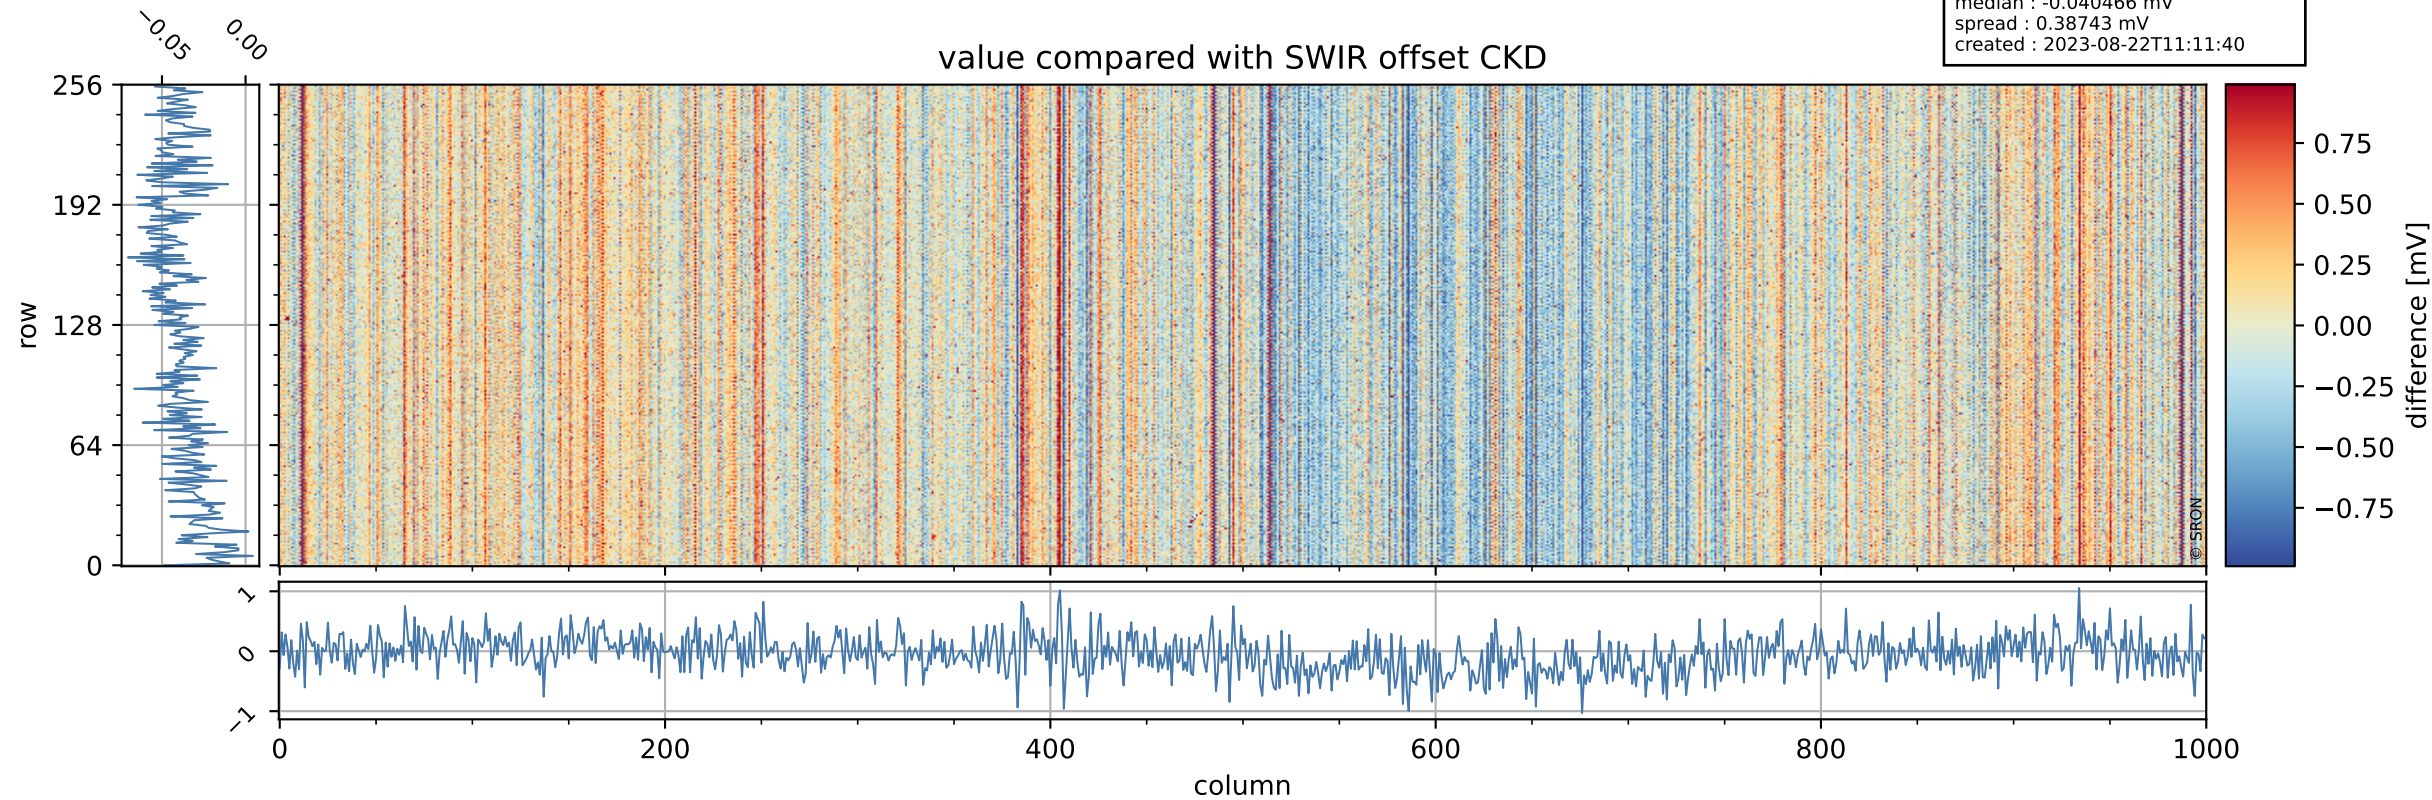

Tropomi SWIR offset (beta nominal)

orbits : 20 in [19612, 19657]
coverage : 2021-07-26 / 2021-07-29
median : 0.52597 V
spread : 0.035912 V
created : 2023-08-22T11:11:40

value detector map

Tropomi SWIR offset (beta nominal)

orbits : 20 in [19612, 19657]
coverage : 2021-07-26 / 2021-07-29
median : 31.726 μV
spread : 15.674 μV
created : 2023-08-22T11:11:40

Tropomi SWIR offset (beta nominal)

orbits : 20 in [19612, 19657]
coverage : 2021-07-26 / 2021-07-29
median : -0.040466 mV
spread : 0.38743 mV
created : 2023-08-22T11:11:40

value compared with SWIR offset CKD

Tropomi SWIR offset (beta nominal) ground-tracks of Sentinel-5P

orbits : 20 in [19612, 19657]
coverage : 2021-07-26 / 2021-07-29
created : 2023-08-22T11:11:41

Tropomi SWIR offset (beta nominal)

orbits : [1867, 19657]
coverage : 2018-02-20 / 2021-07-29
created : 2023-08-22T11:11:41

trend of detector median & temperatures