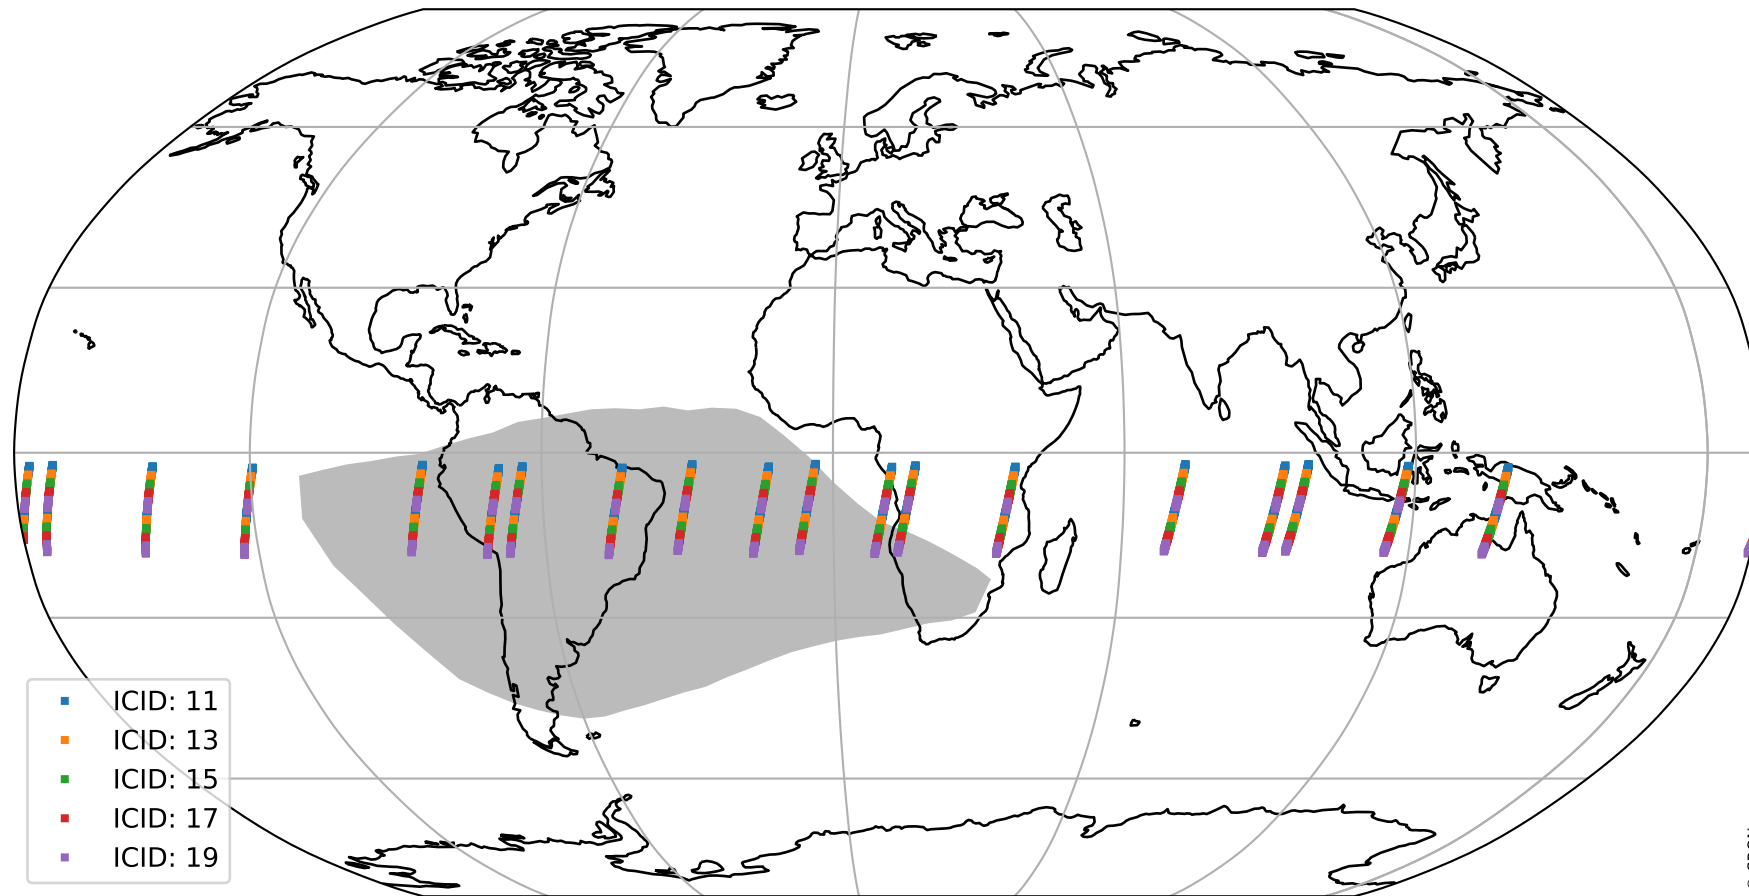

# Tropomi SWIR offset (beta nominal)

orbits : 19 in [19657, 19702]  
coverage : 2021-07-30 / 2021-08-02  
median : 33.135  $\mu\text{V}$   
spread : 16.28  $\mu\text{V}$   
created : 2023-08-22T11:11:42

# Tropomi SWIR offset (beta nominal)

orbits : 19 in [19657, 19702]  
coverage : 2021-07-30 / 2021-08-02  
median : -0.0082674 mV  
spread : 0.38968 mV  
created : 2023-08-22T11:11:42

value compared with SWIR offset CKD

# Tropomi SWIR offset (beta nominal) ground-tracks of Sentinel-5P

orbits : 19 in [19657, 19702]  
coverage : 2021-07-30 / 2021-08-02  
created : 2023-08-22T11:11:43

# Tropomi SWIR offset (beta nominal)

orbits : [1867, 19702]  
coverage : 2018-02-20 / 2021-08-02  
created : 2023-08-22T11:11:43