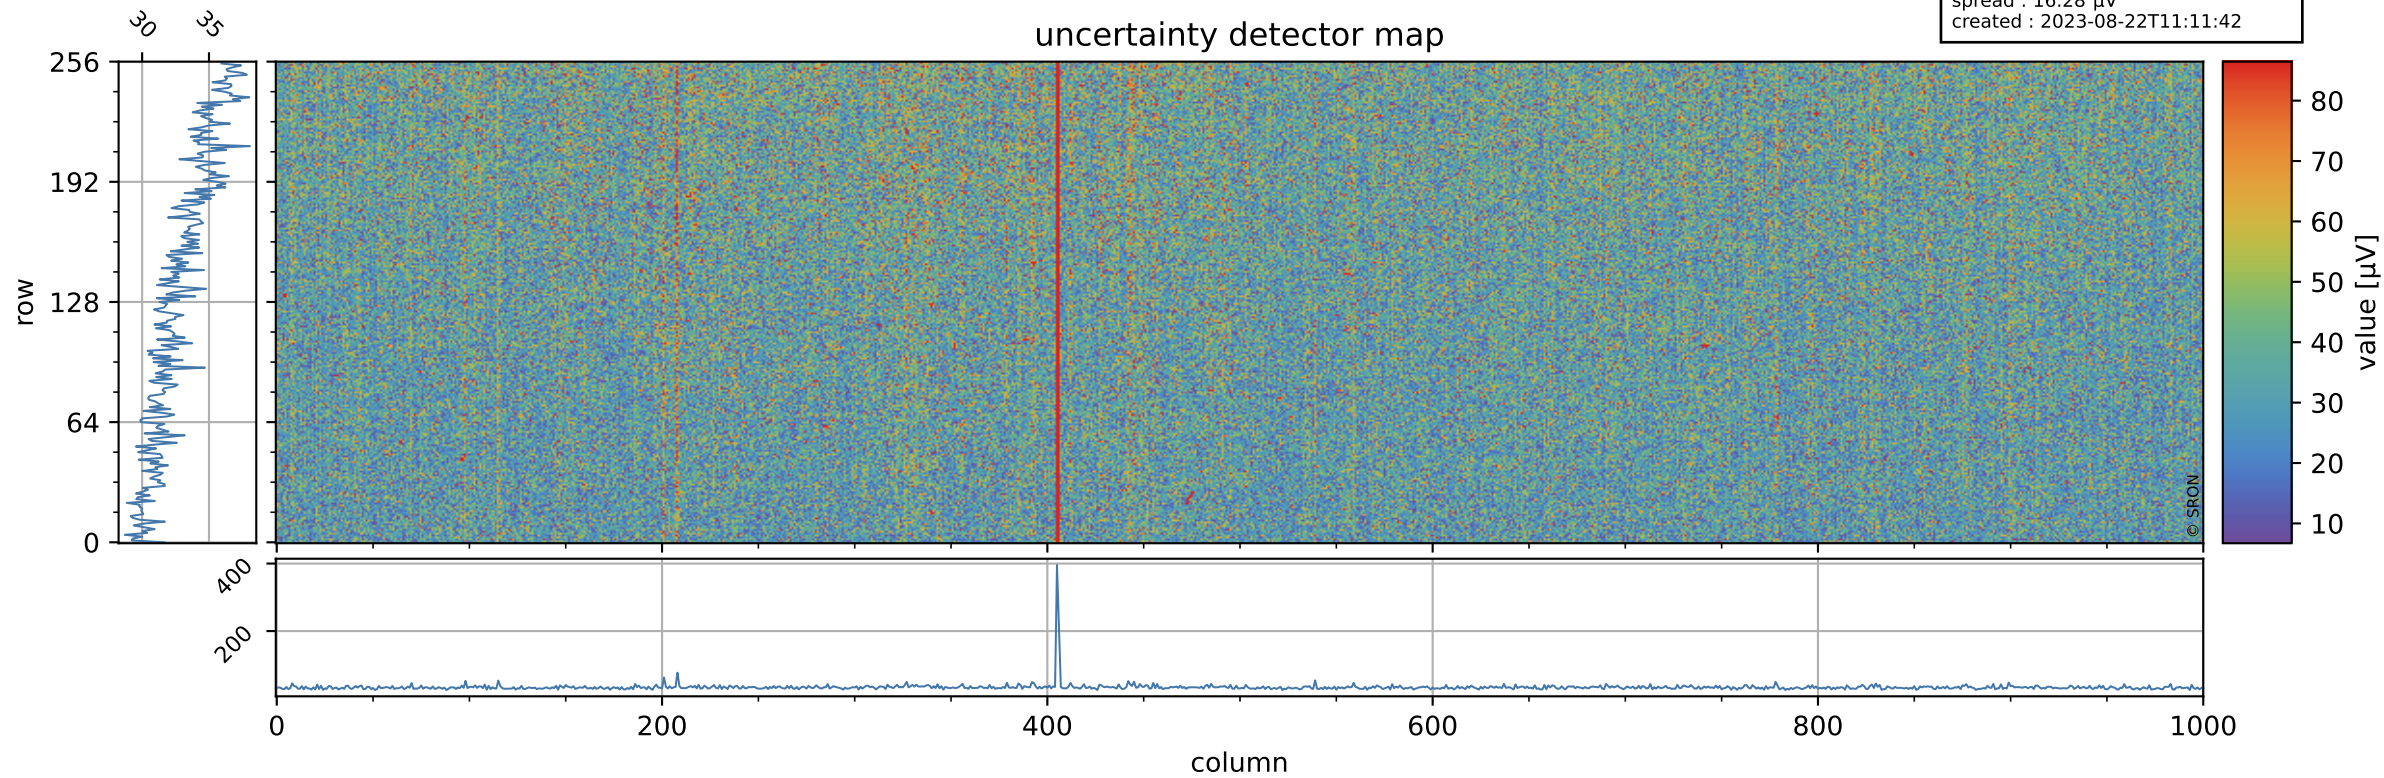

# Tropomi SWIR offset (beta nominal)

orbits : 19 in [19657, 19702]  
coverage : 2021-07-30 / 2021-08-02  
median : 0.526 V  
spread : 0.03591 V  
created : 2023-08-22T11:11:42

## value detector map

# Tropomi SWIR offset (beta nominal)

orbits : 19 in [19657, 19702]  
coverage : 2021-07-30 / 2021-08-02  
median : 33.135  $\mu\text{V}$   
spread : 16.28  $\mu\text{V}$   
created : 2023-08-22T11:11:42

# Tropomi SWIR offset (beta nominal) ground-tracks of Sentinel-5P

orbits : 19 in [19657, 19702]  
coverage : 2021-07-30 / 2021-08-02  
created : 2023-08-22T11:11:43