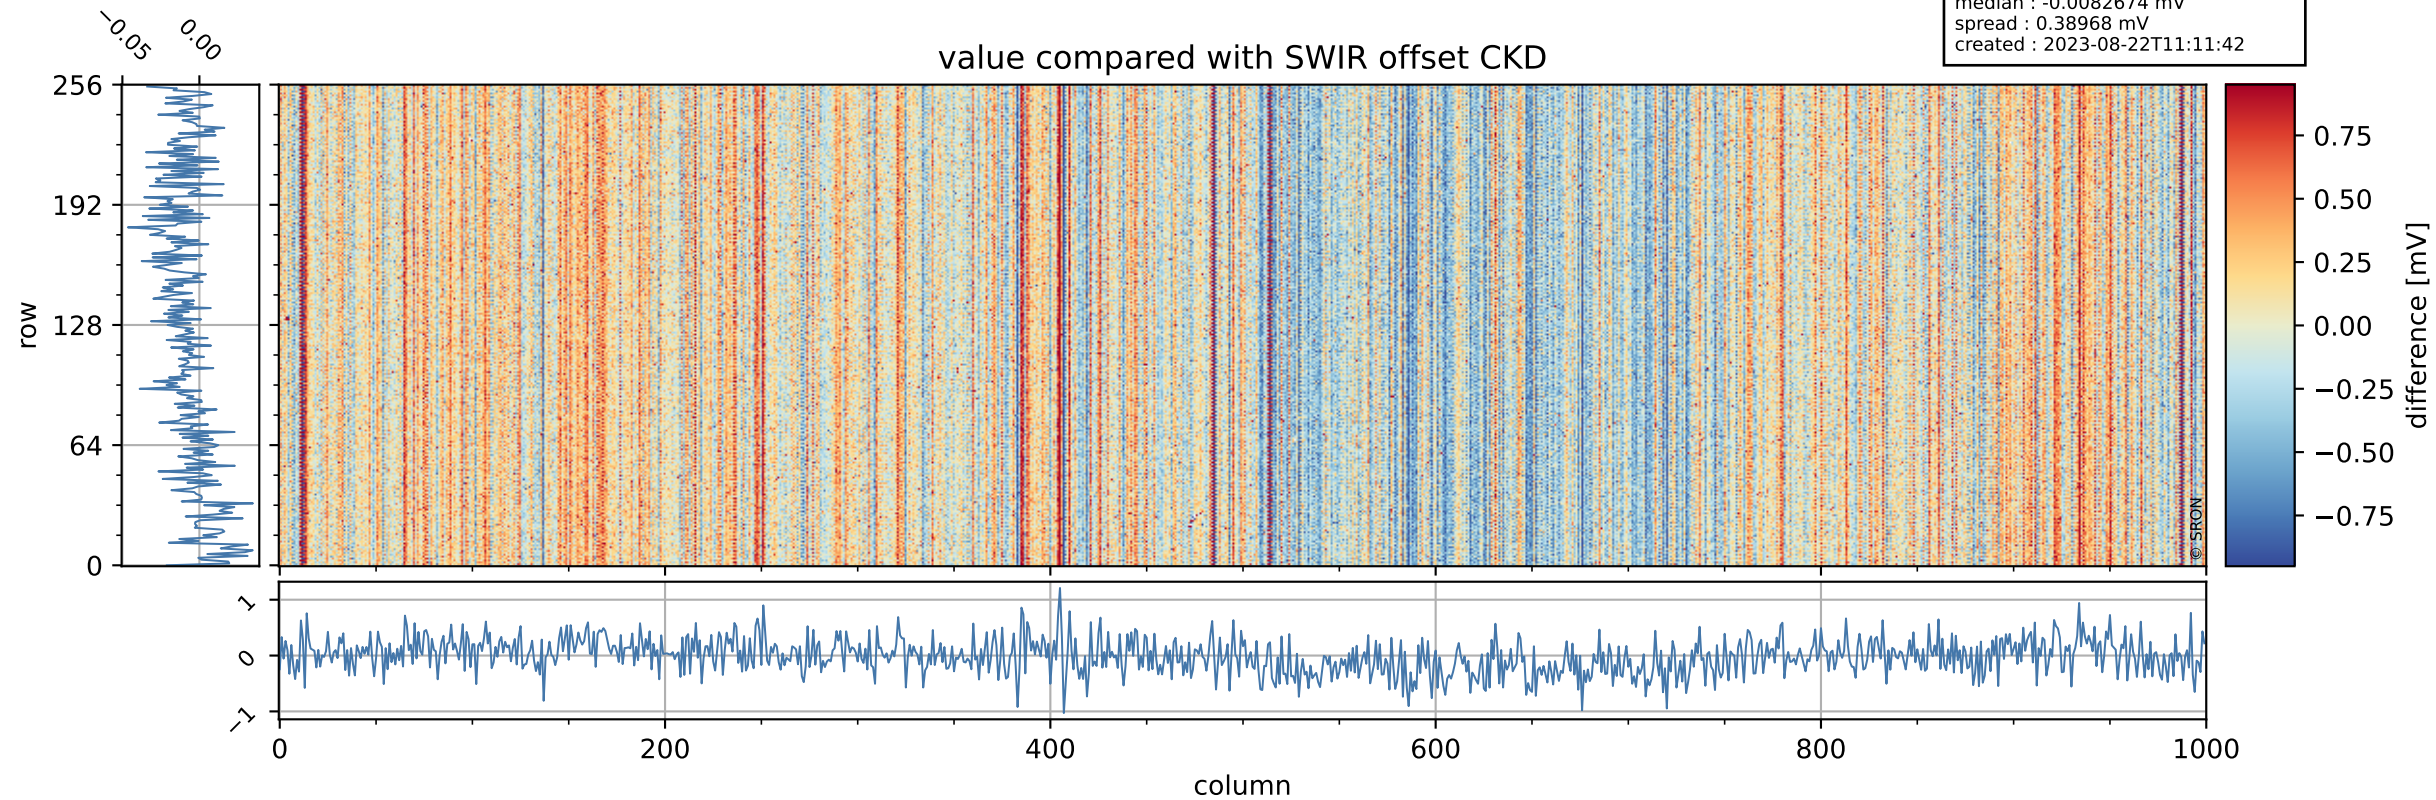

## value detector map

# Tropomi SWIR offset (beta nominal)

orbits : 19 in [19657, 19702]  
coverage : 2021-07-30 / 2021-08-02  
median : 33.135  $\mu\text{V}$   
spread : 16.28  $\mu\text{V}$   
created : 2023-08-22T11:11:42

# Tropomi SWIR offset (beta nominal)

orbits : 19 in [19657, 19702]  
coverage : 2021-07-30 / 2021-08-02  
median : -0.0082674 mV  
spread : 0.38968 mV  
created : 2023-08-22T11:11:42

value compared with SWIR offset CKD

# Tropomi SWIR offset (beta nominal) ground-tracks of Sentinel-5P

orbits : 19 in [19657, 19702]  
coverage : 2021-07-30 / 2021-08-02  
created : 2023-08-22T11:11:43