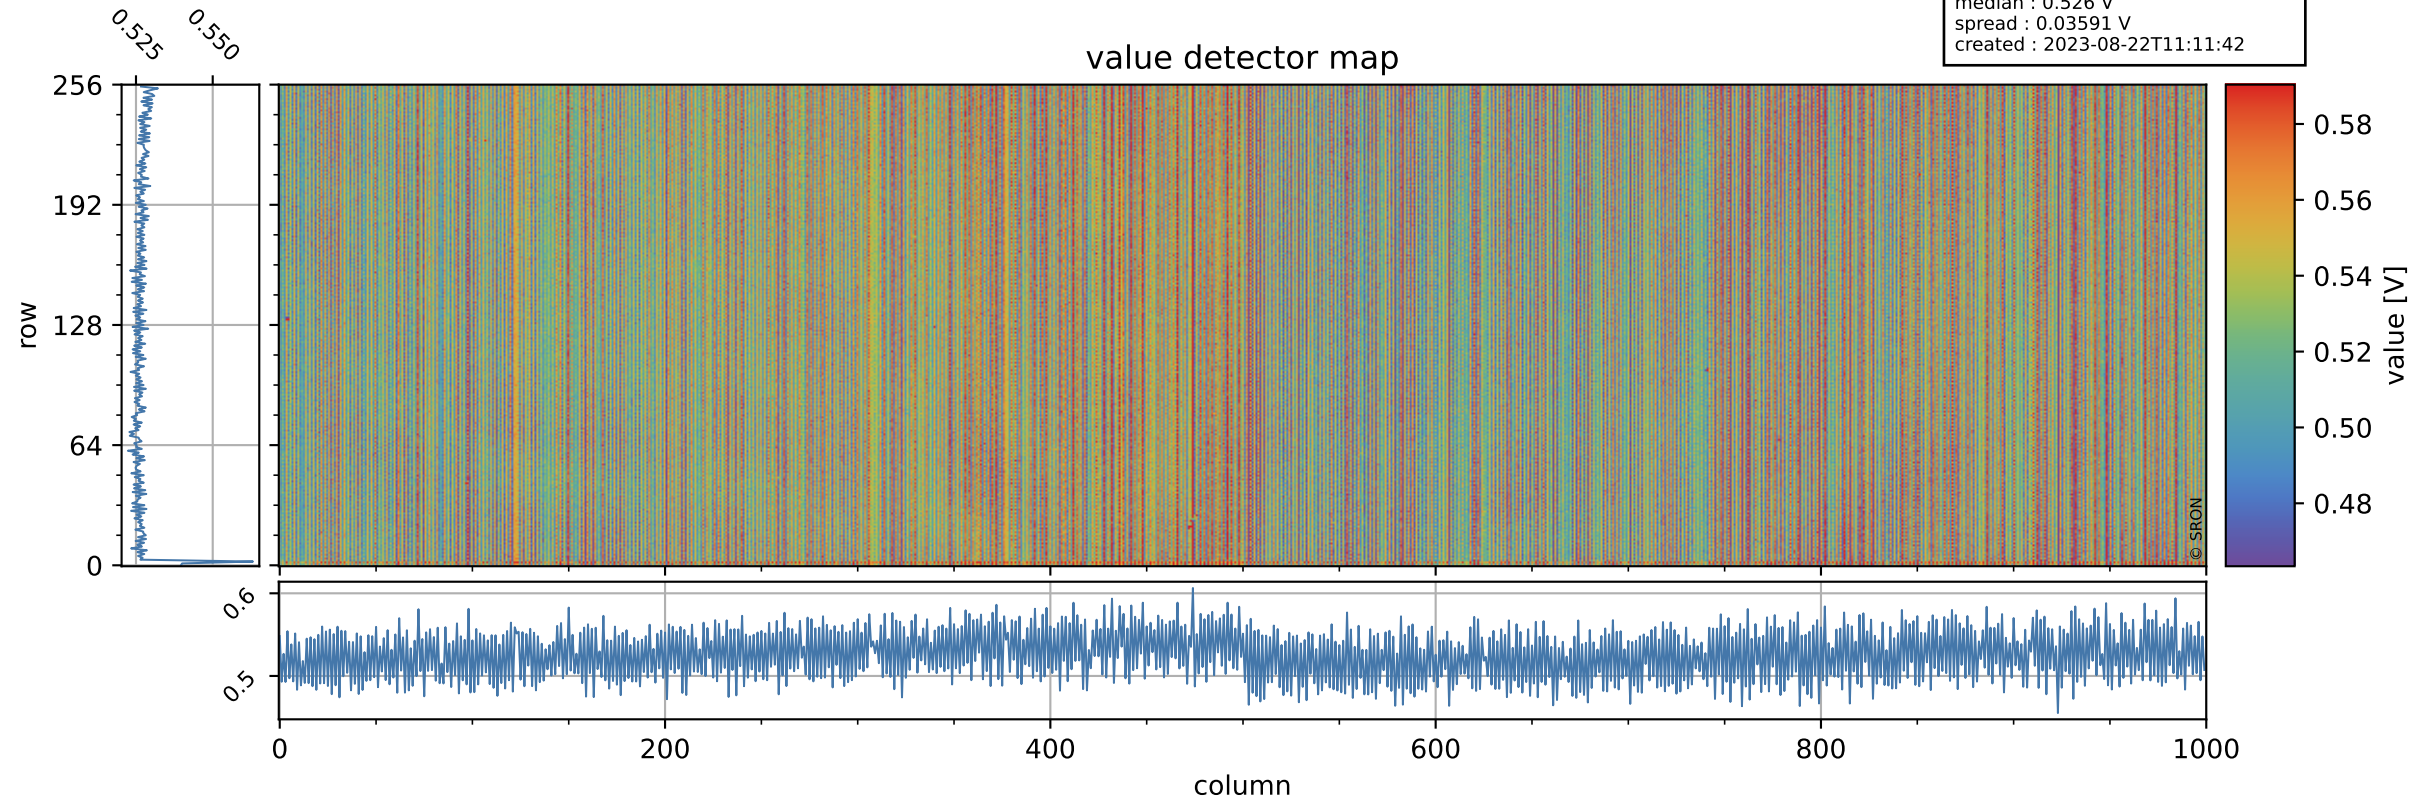

# Tropomi SWIR offset (beta nominal)

orbits : 19 in [19657, 19702]  
coverage : 2021-07-30 / 2021-08-02  
median : 0.526 V  
spread : 0.03591 V  
created : 2023-08-22T11:11:42

## value detector map

# Tropomi SWIR offset (beta nominal)

orbits : 19 in [19657, 19702]  
coverage : 2021-07-30 / 2021-08-02  
median : 33.135  $\mu\text{V}$   
spread : 16.28  $\mu\text{V}$   
created : 2023-08-22T11:11:42

# Tropomi SWIR offset (beta nominal) ground-tracks of Sentinel-5P

orbits : 19 in [19657, 19702]  
coverage : 2021-07-30 / 2021-08-02  
created : 2023-08-22T11:11:43