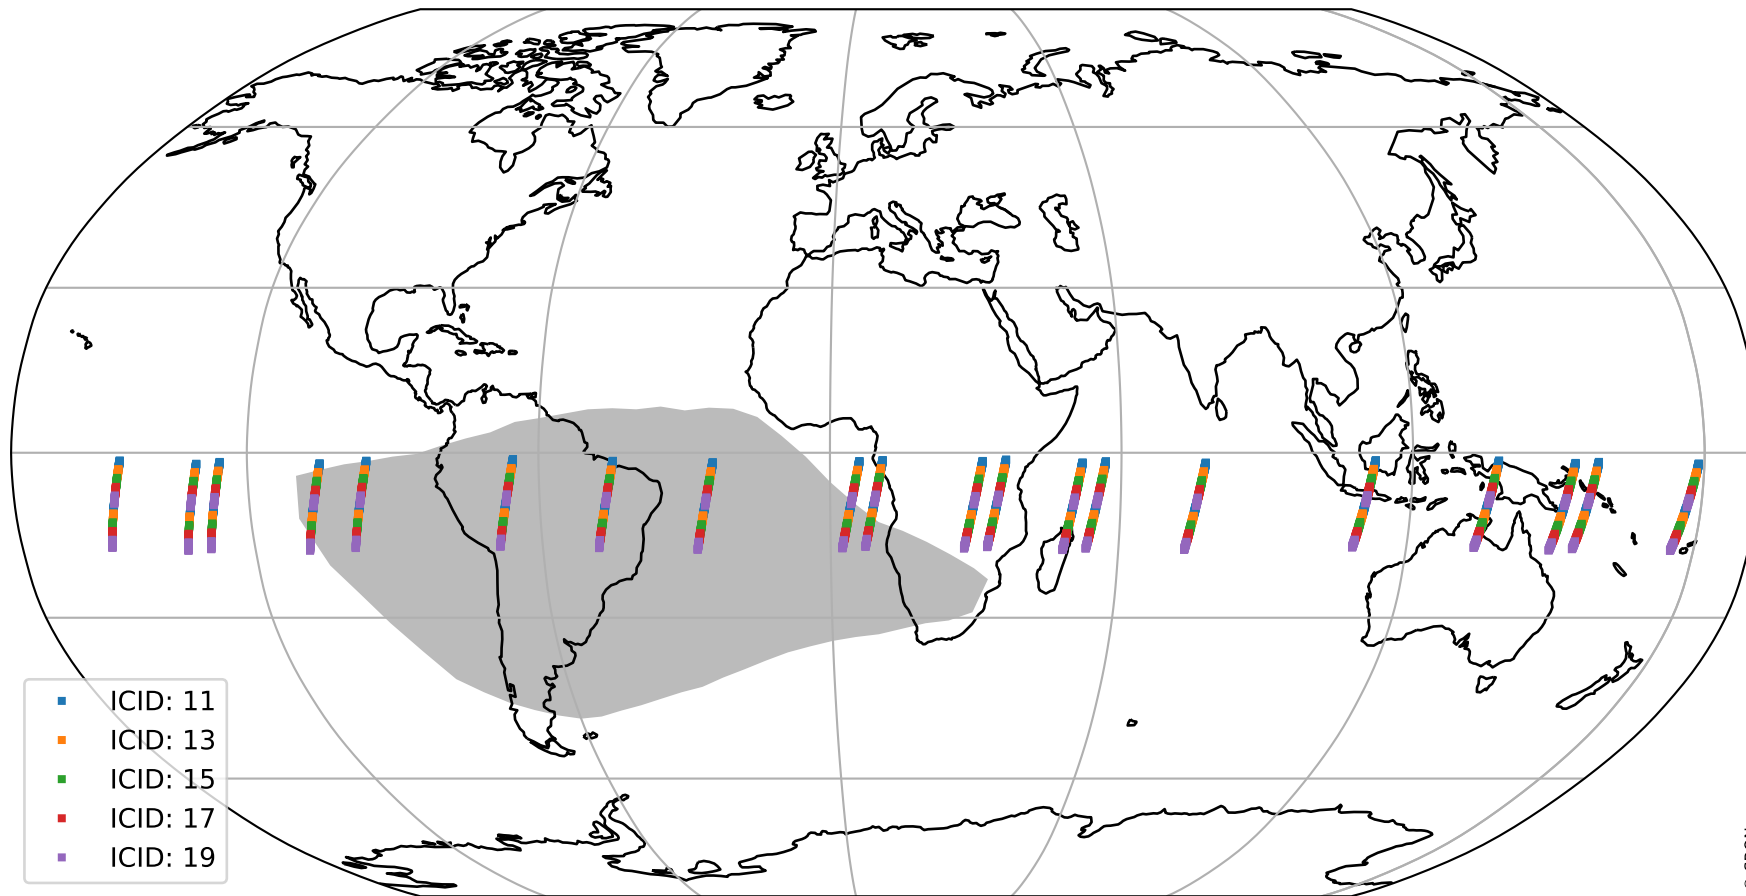

Tropomi SWIR offset (beta nominal)

orbits : 20 in [19702, 19747]
coverage : 2021-08-02 / 2021-08-05
median : 0.52598 V
spread : 0.035912 V
created : 2023-08-22T11:11:44

value detector map

Tropomi SWIR offset (beta nominal)

orbits : 20 in [19702, 19747]
coverage : 2021-08-02 / 2021-08-05
median : 30.588 μV
spread : 15.186 μV
created : 2023-08-22T11:11:44

Tropomi SWIR offset (beta nominal)

orbits : 20 in [19702, 19747]
coverage : 2021-08-02 / 2021-08-05
median : -0.031324 mV
spread : 0.39412 mV
created : 2023-08-22T11:11:45

value compared with SWIR offset CKD

Tropomi SWIR offset (beta nominal) ground-tracks of Sentinel-5P

orbits : 20 in [19702, 19747]
coverage : 2021-08-02 / 2021-08-05
created : 2023-08-22T11:11:45

Tropomi SWIR offset (beta nominal)

orbits : [1867, 19747]
coverage : 2018-02-20 / 2021-08-05
created : 2023-08-22T11:11:45

trend of detector median & temperatures