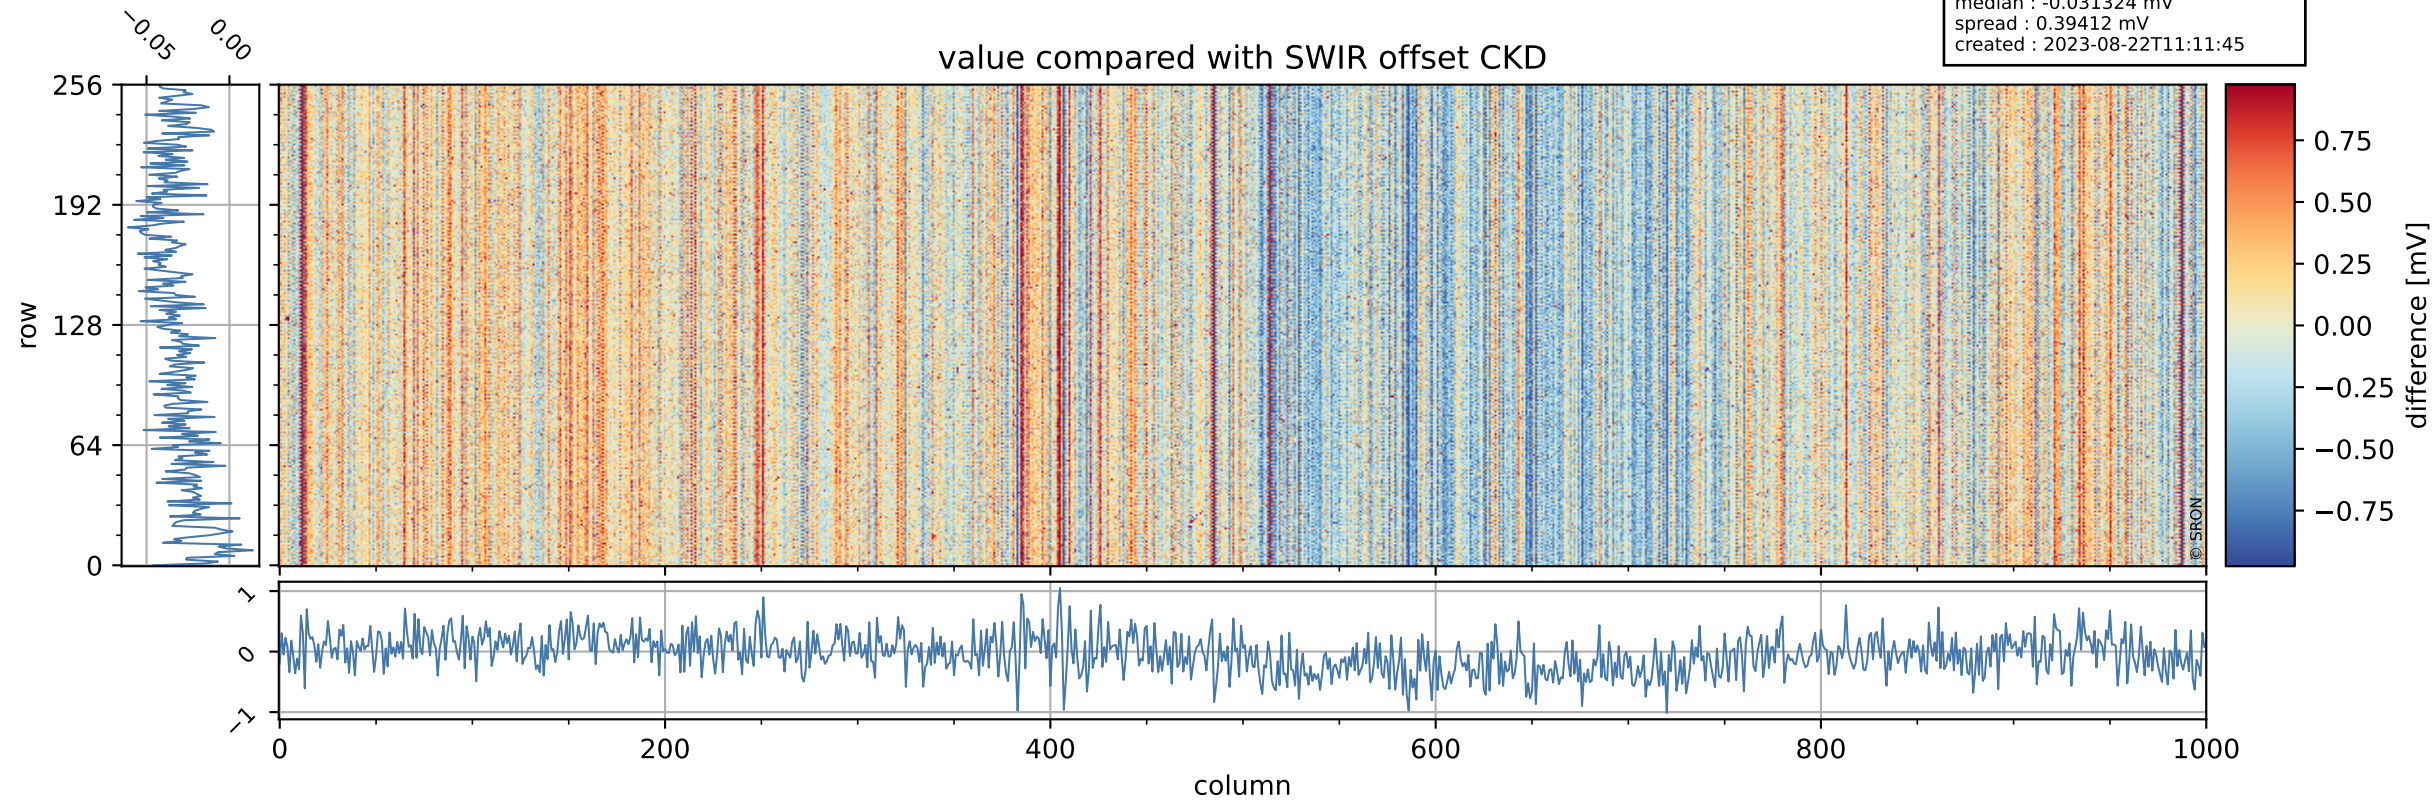

Tropomi SWIR offset (beta nominal)

orbits : 20 in [19702, 19747]
coverage : 2021-08-02 / 2021-08-05
median : 0.52598 V
spread : 0.035912 V
created : 2023-08-22T11:11:44

value detector map

Tropomi SWIR offset (beta nominal)

orbits : 20 in [19702, 19747]
coverage : 2021-08-02 / 2021-08-05
median : 30.588 μV
spread : 15.186 μV
created : 2023-08-22T11:11:44

Tropomi SWIR offset (beta nominal)

orbits : 20 in [19702, 19747]
coverage : 2021-08-02 / 2021-08-05
median : -0.031324 mV
spread : 0.39412 mV
created : 2023-08-22T11:11:45

value compared with SWIR offset CKD

Tropomi SWIR offset (beta nominal) ground-tracks of Sentinel-5P

orbits : 20 in [19702, 19747]
coverage : 2021-08-02 / 2021-08-05
created : 2023-08-22T11:11:45

Tropomi SWIR offset (beta nominal)

orbits : [1867, 19747]
coverage : 2018-02-20 / 2021-08-05
created : 2023-08-22T11:11:45

trend of detector median & temperatures