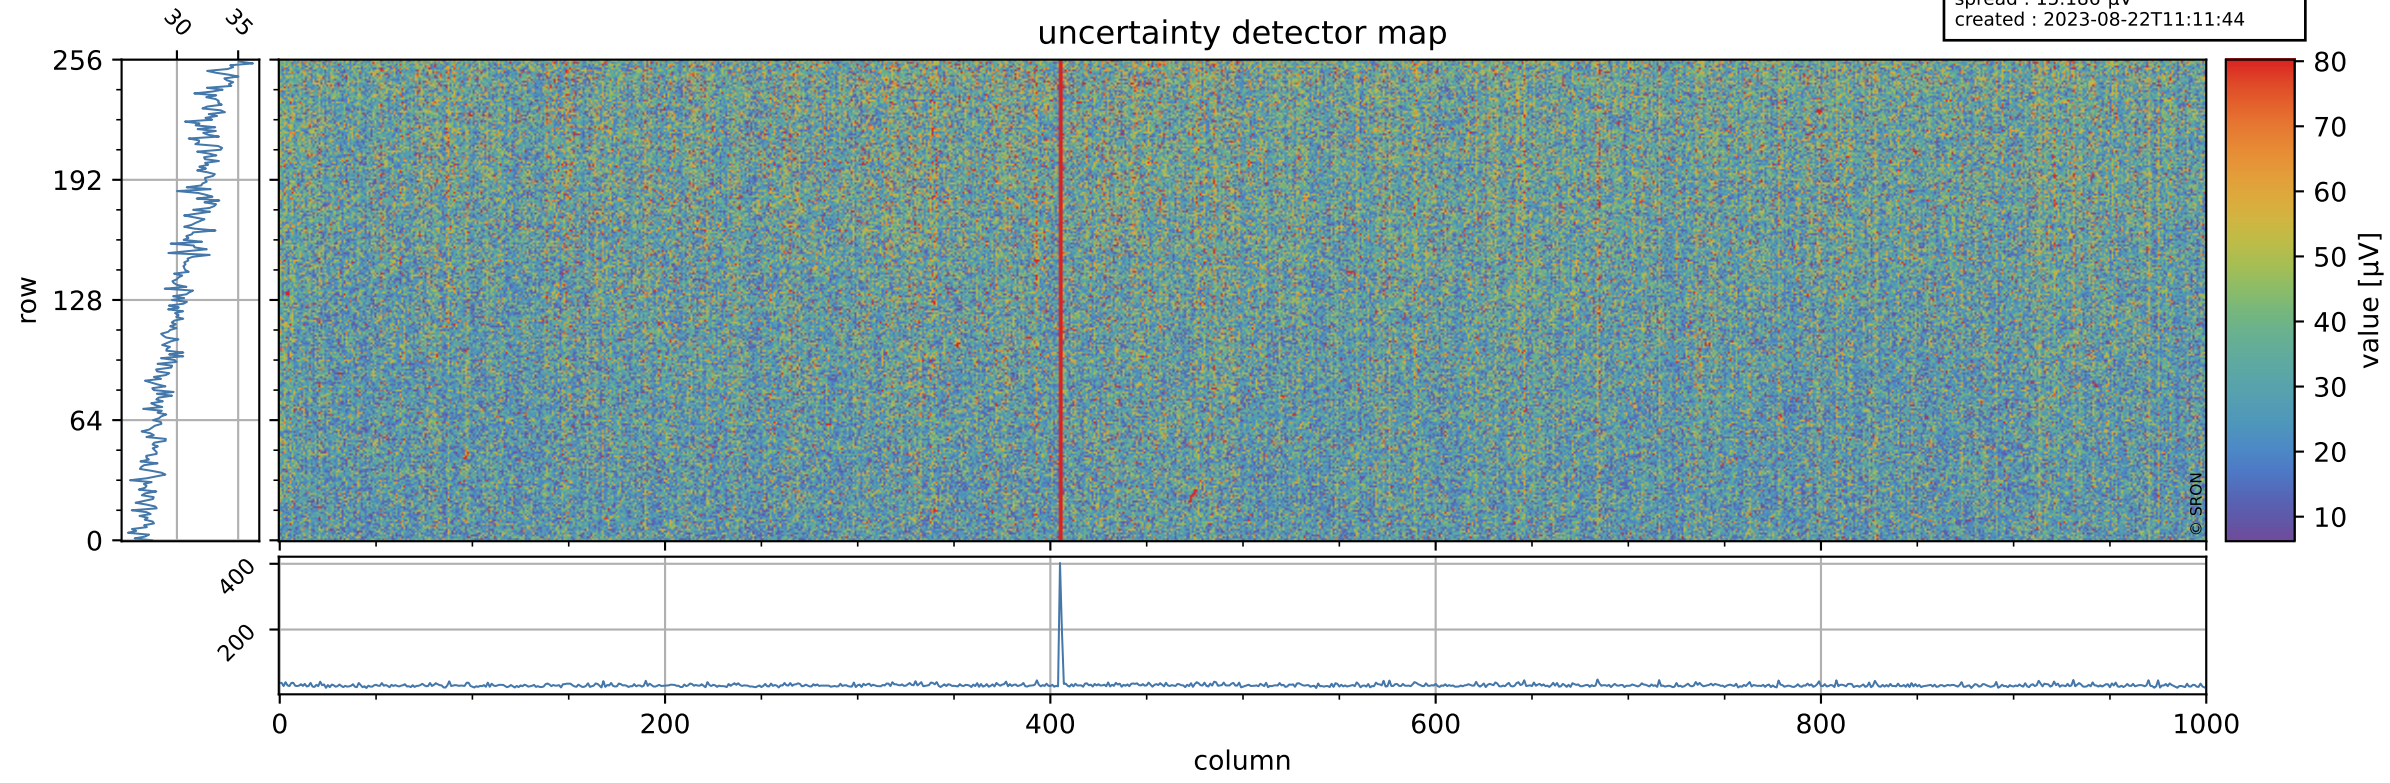

Tropomi SWIR offset (beta nominal)

orbits : 20 in [19702, 19747]
coverage : 2021-08-02 / 2021-08-05
median : 0.52598 V
spread : 0.035912 V
created : 2023-08-22T11:11:44

value detector map

Tropomi SWIR offset (beta nominal)

orbits : 20 in [19702, 19747]
coverage : 2021-08-02 / 2021-08-05
median : 30.588 μV
spread : 15.186 μV
created : 2023-08-22T11:11:44

Tropomi SWIR offset (beta nominal)

orbits : 20 in [19702, 19747]
coverage : 2021-08-02 / 2021-08-05
median : -0.031324 mV
spread : 0.39412 mV
created : 2023-08-22T11:11:45

value compared with SWIR offset CKD

Tropomi SWIR offset (beta nominal) ground-tracks of Sentinel-5P

orbits : 20 in [19702, 19747]
coverage : 2021-08-02 / 2021-08-05
created : 2023-08-22T11:11:45

Tropomi SWIR offset (beta nominal)

orbits : [1867, 19747]
coverage : 2018-02-20 / 2021-08-05
created : 2023-08-22T11:11:45

trend of detector median & temperatures