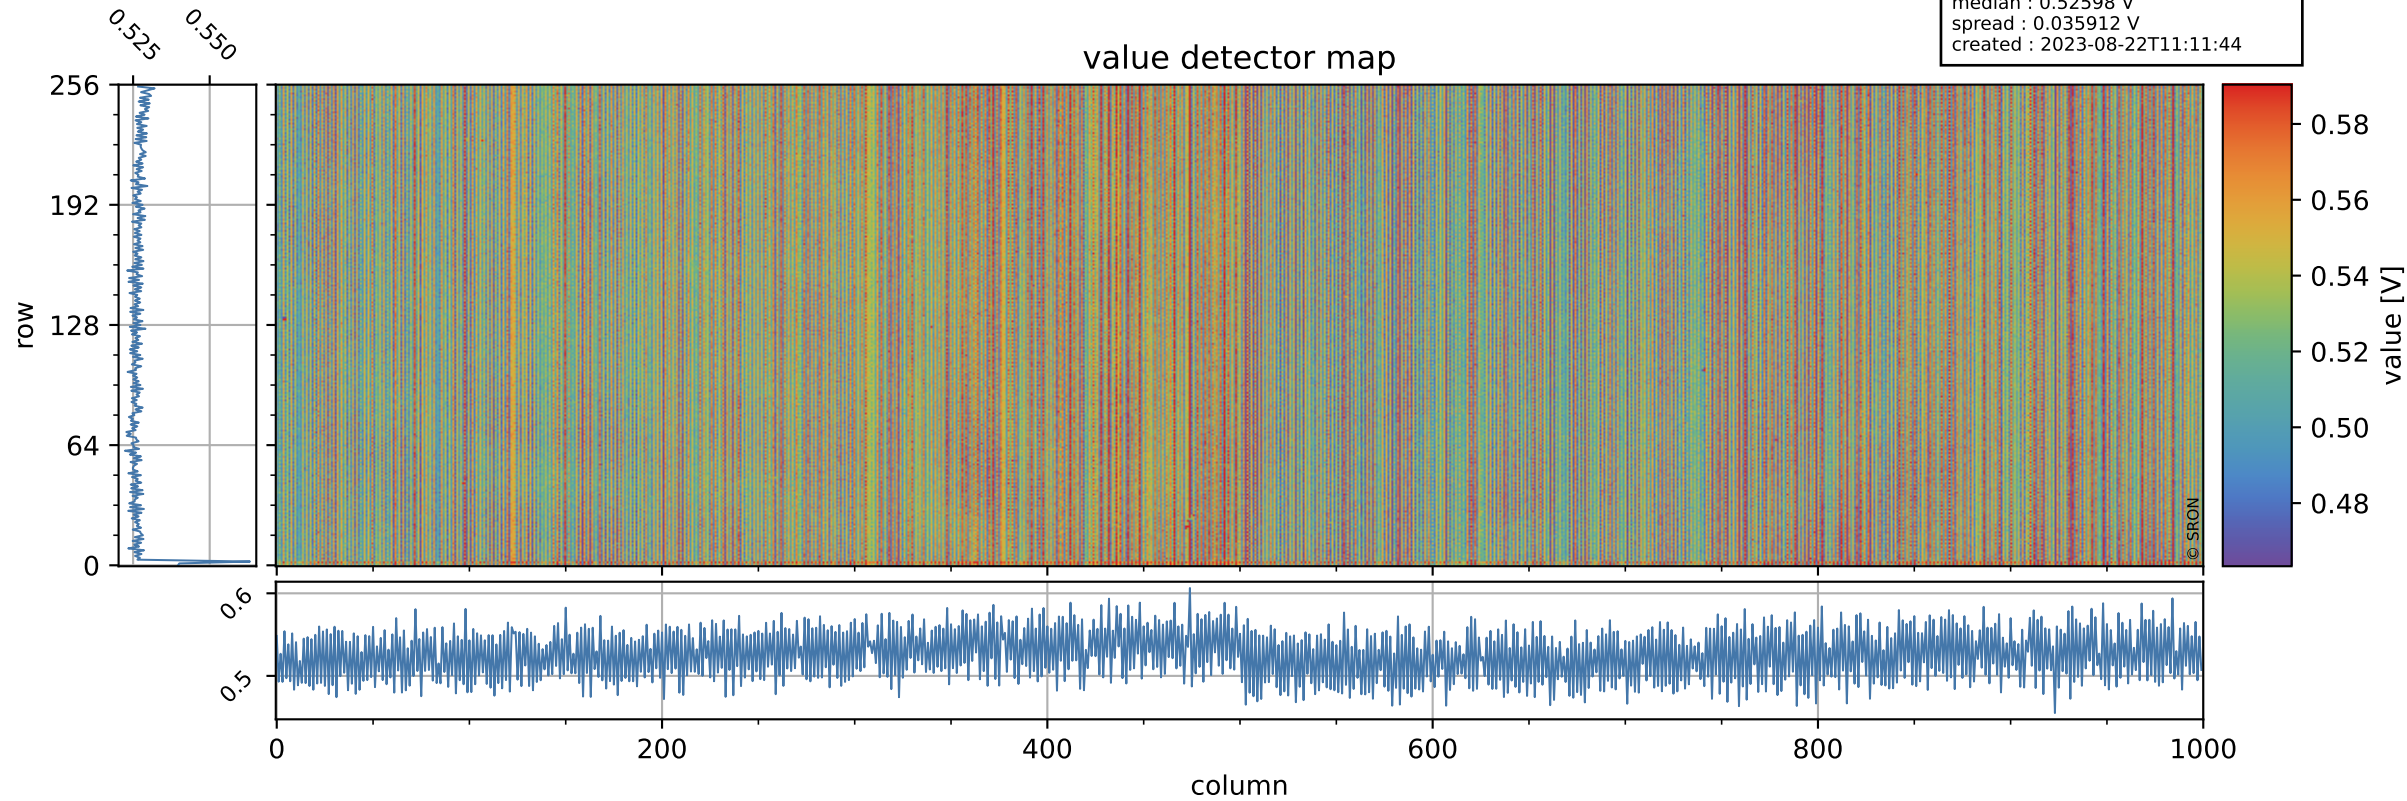

Tropomi SWIR offset (beta nominal)

orbits : 20 in [19702, 19747]
coverage : 2021-08-02 / 2021-08-05
median : 0.52598 V
spread : 0.035912 V
created : 2023-08-22T11:11:44

value detector map

Tropomi SWIR offset (beta nominal)

orbits : 20 in [19702, 19747]
coverage : 2021-08-02 / 2021-08-05
median : 30.588 μV
spread : 15.186 μV
created : 2023-08-22T11:11:44

Tropomi SWIR offset (beta nominal)

orbits : 20 in [19702, 19747]
coverage : 2021-08-02 / 2021-08-05
median : -0.031324 mV
spread : 0.39412 mV
created : 2023-08-22T11:11:45

value compared with SWIR offset CKD

Tropomi SWIR offset (beta nominal) ground-tracks of Sentinel-5P

orbits : 20 in [19702, 19747]
coverage : 2021-08-02 / 2021-08-05
created : 2023-08-22T11:11:45

Tropomi SWIR offset (beta nominal)

orbits : [1867, 19747]
coverage : 2018-02-20 / 2021-08-05
created : 2023-08-22T11:11:45

trend of detector median & temperatures