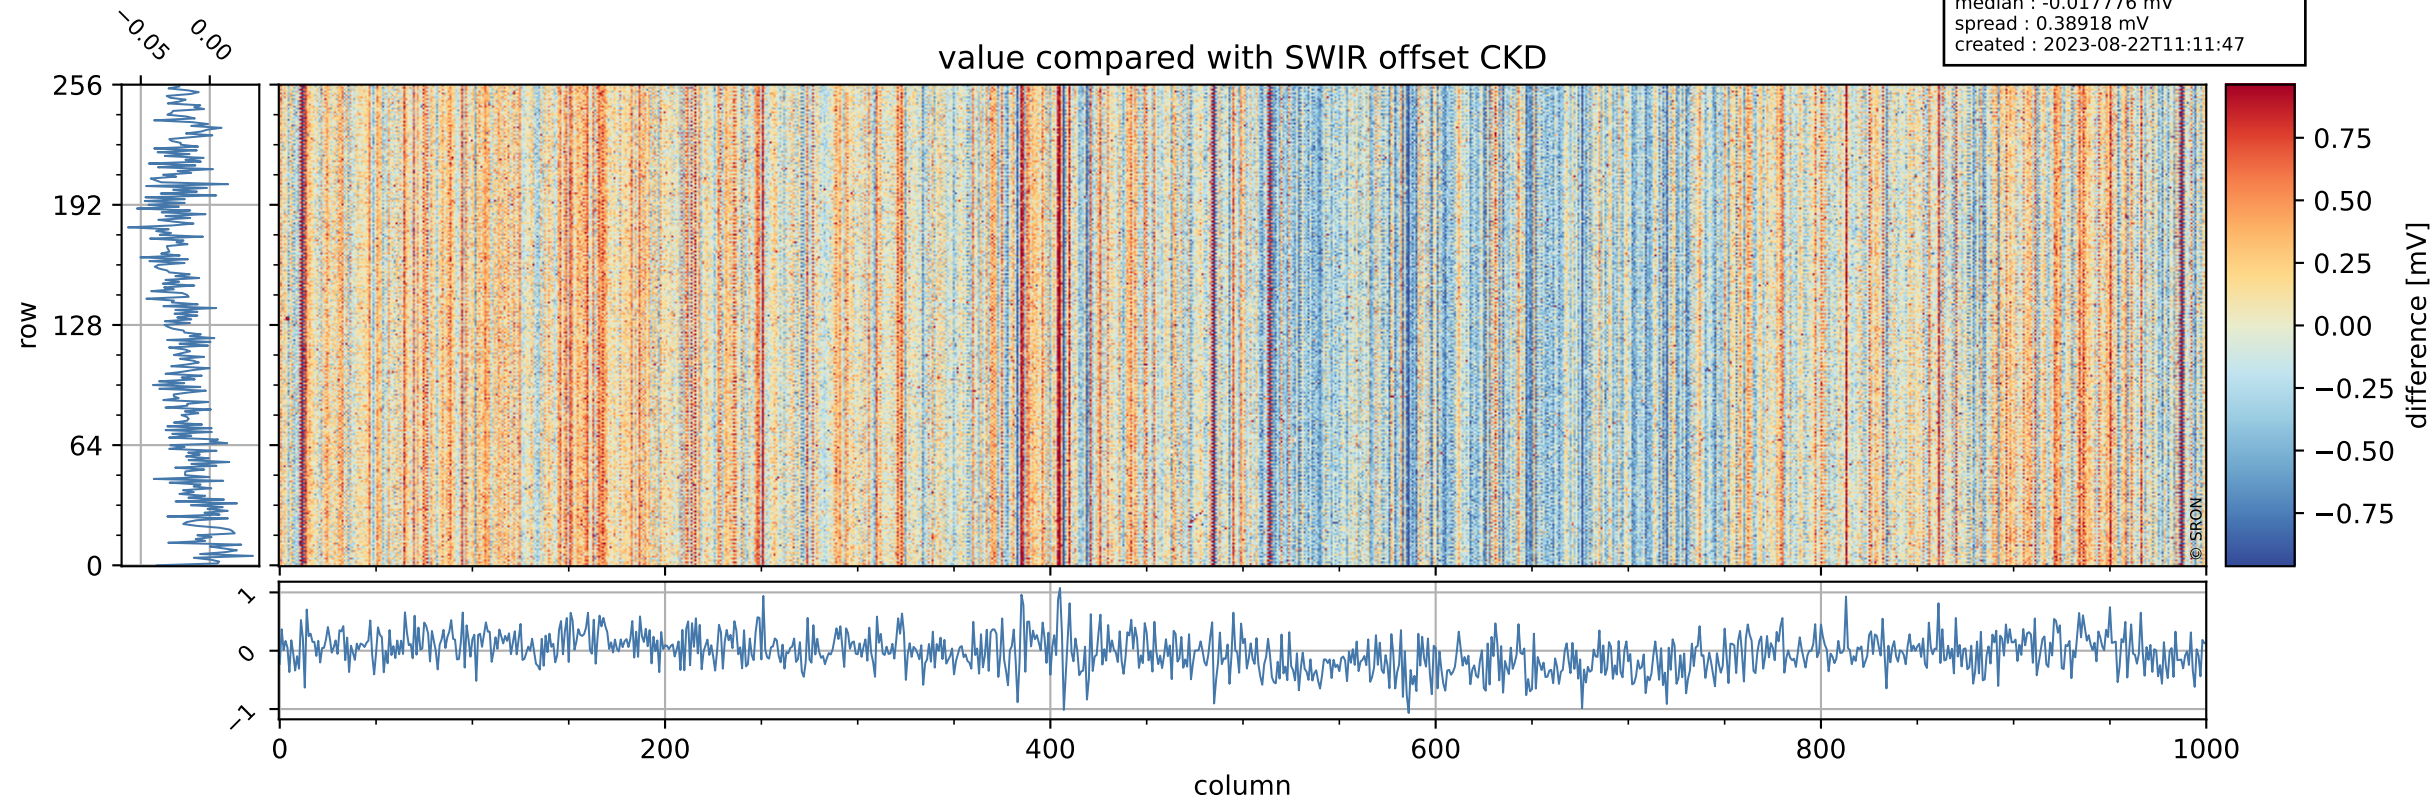

## value detector map

# Tropomi SWIR offset (beta nominal)

orbits : 18 in [19747, 19792]  
coverage : 2021-08-05 / 2021-08-08  
median : 33.261  $\mu\text{V}$   
spread : 16.253  $\mu\text{V}$   
created : 2023-08-22T11:11:46

# Tropomi SWIR offset (beta nominal)

orbits : 18 in [19747, 19792]  
coverage : 2021-08-05 / 2021-08-08  
median : -0.017776 mV  
spread : 0.38918 mV  
created : 2023-08-22T11:11:47

value compared with SWIR offset CKD

# Tropomi SWIR offset (beta nominal) ground-tracks of Sentinel-5P

orbits : 18 in [19747, 19792]  
coverage : 2021-08-05 / 2021-08-08  
created : 2023-08-22T11:11:47