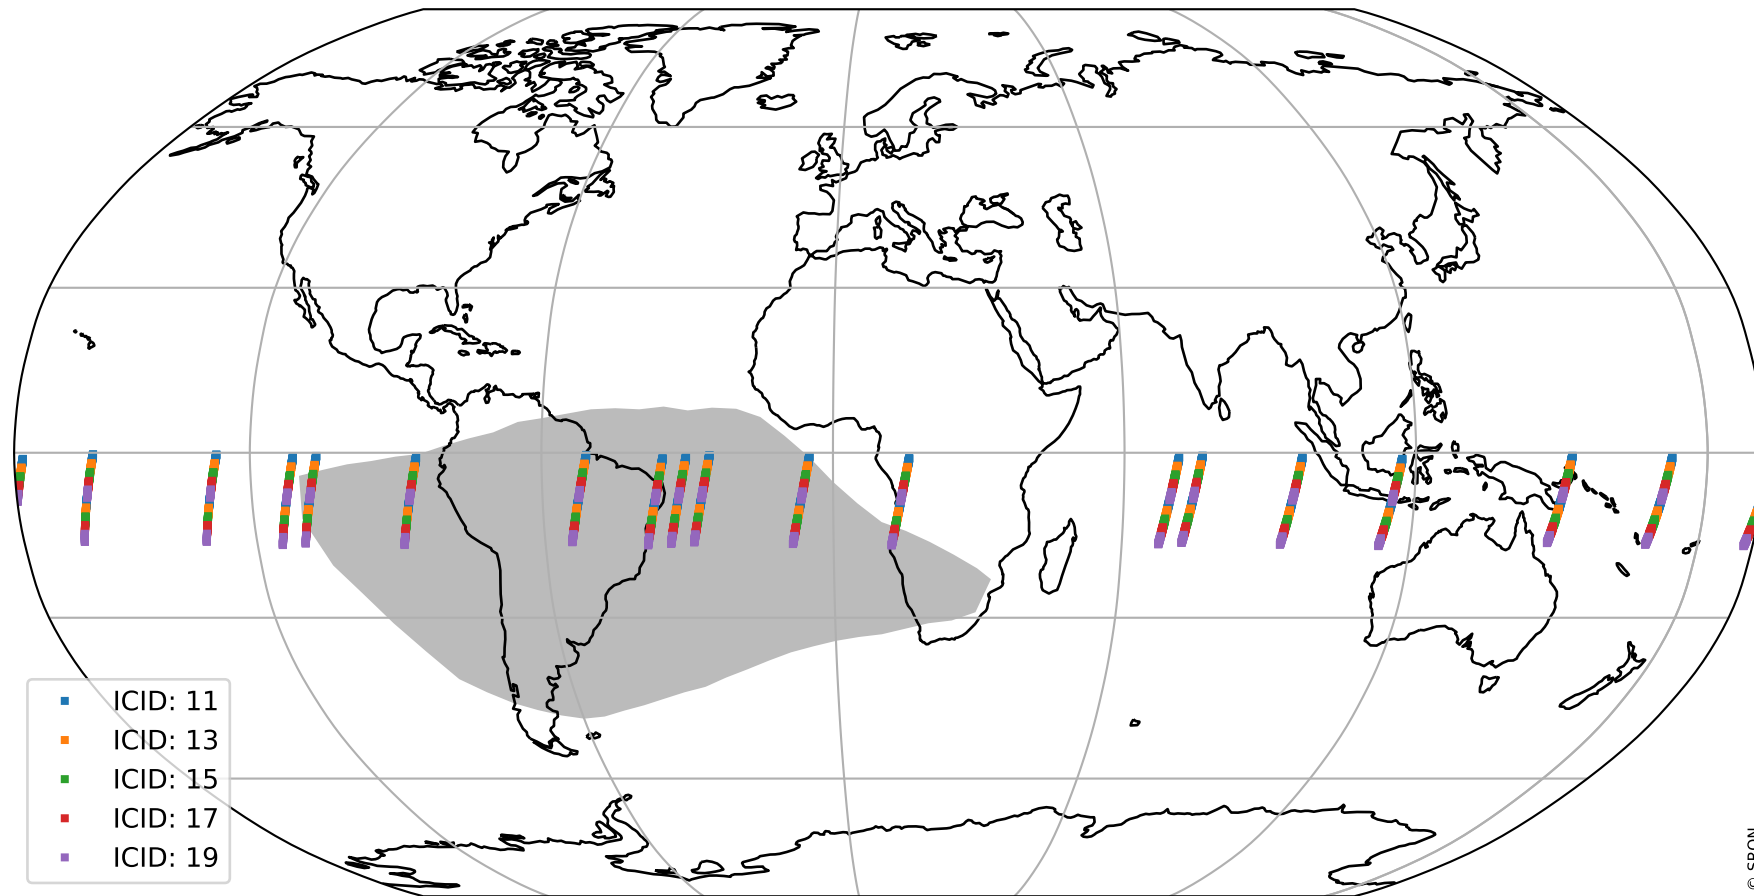

# Tropomi SWIR offset (beta nominal)

orbits : 18 in [19747, 19792]  
coverage : 2021-08-05 / 2021-08-08  
median : 33.261  $\mu\text{V}$   
spread : 16.253  $\mu\text{V}$   
created : 2023-08-22T11:11:46

# Tropomi SWIR offset (beta nominal)

orbits : 18 in [19747, 19792]  
coverage : 2021-08-05 / 2021-08-08  
median : -0.017776 mV  
spread : 0.38918 mV  
created : 2023-08-22T11:11:47

value compared with SWIR offset CKD

# Tropomi SWIR offset (beta nominal) ground-tracks of Sentinel-5P

orbits : 18 in [19747, 19792]  
coverage : 2021-08-05 / 2021-08-08  
created : 2023-08-22T11:11:47

# Tropomi SWIR offset (beta nominal)

orbits : [1867, 19792]  
coverage : 2018-02-20 / 2021-08-08  
created : 2023-08-22T11:11:47