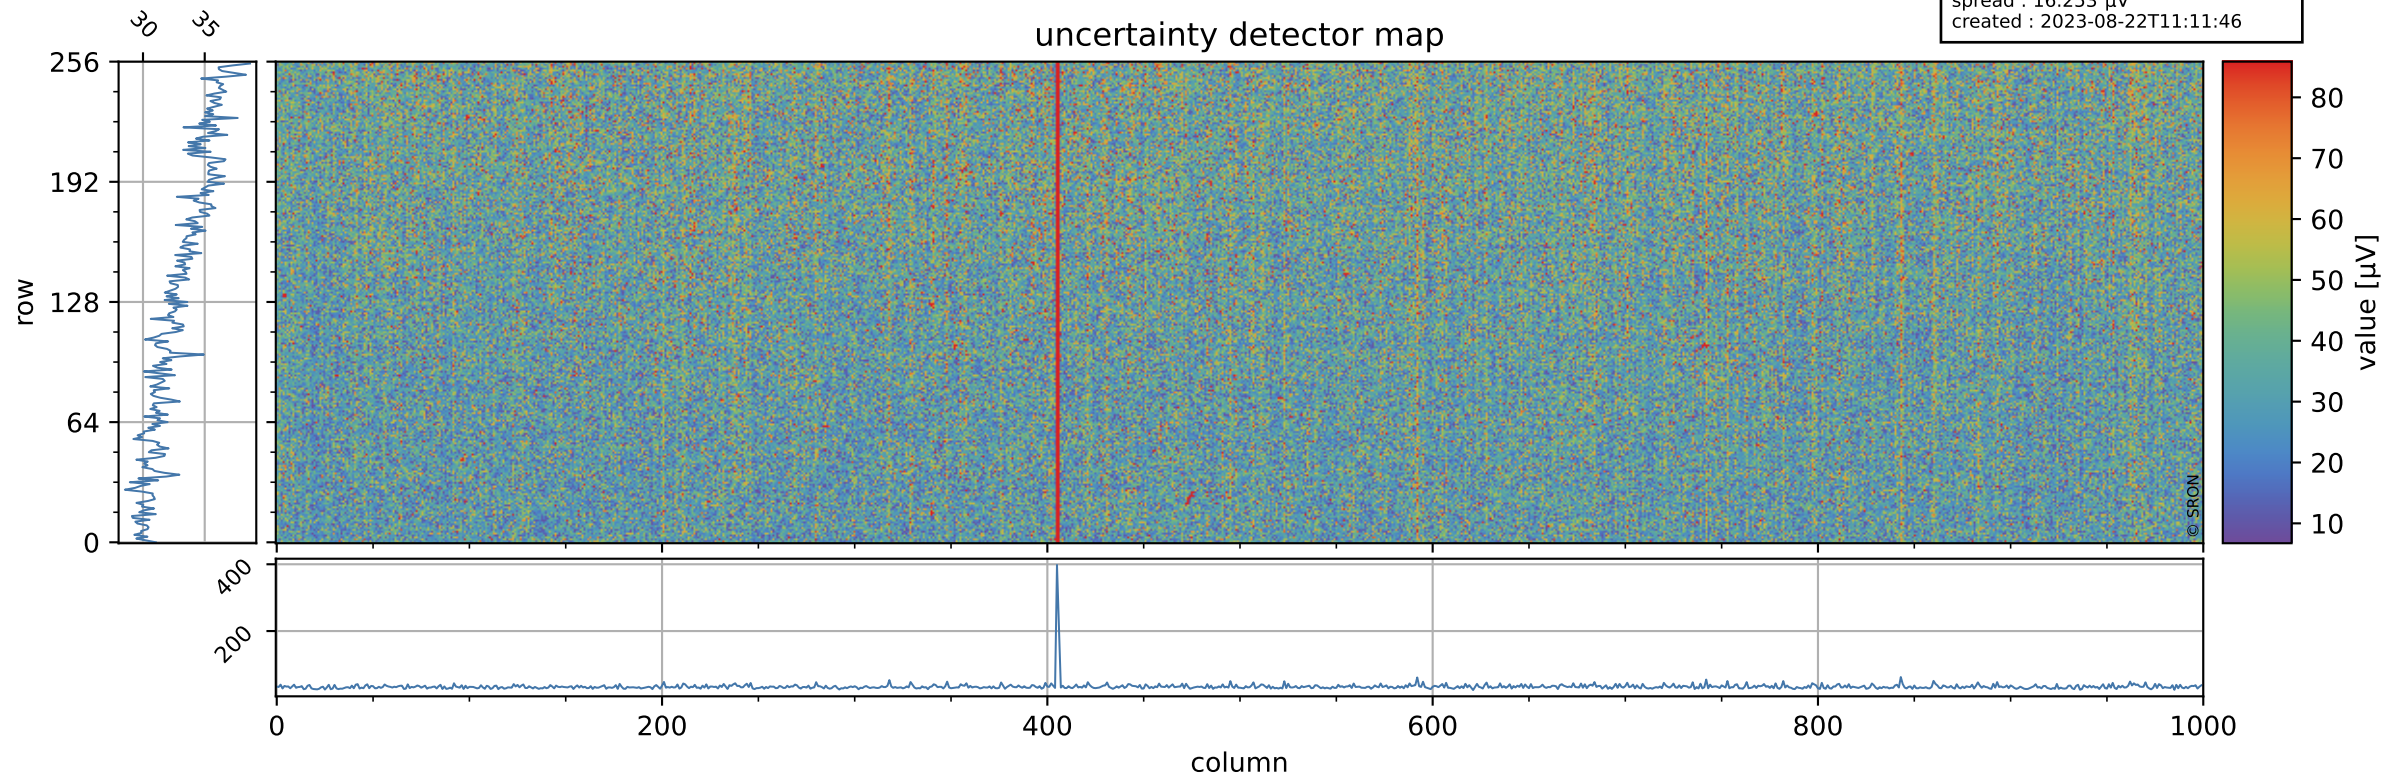

# Tropomi SWIR offset (beta nominal)

orbits : 18 in [19747, 19792]  
coverage : 2021-08-05 / 2021-08-08  
median : 0.526 V  
spread : 0.035911 V  
created : 2023-08-22T11:11:46

## value detector map

# Tropomi SWIR offset (beta nominal)

orbits : 18 in [19747, 19792]  
coverage : 2021-08-05 / 2021-08-08  
median : 33.261  $\mu\text{V}$   
spread : 16.253  $\mu\text{V}$   
created : 2023-08-22T11:11:46

# Tropomi SWIR offset (beta nominal) ground-tracks of Sentinel-5P

orbits : 18 in [19747, 19792]  
coverage : 2021-08-05 / 2021-08-08  
created : 2023-08-22T11:11:47