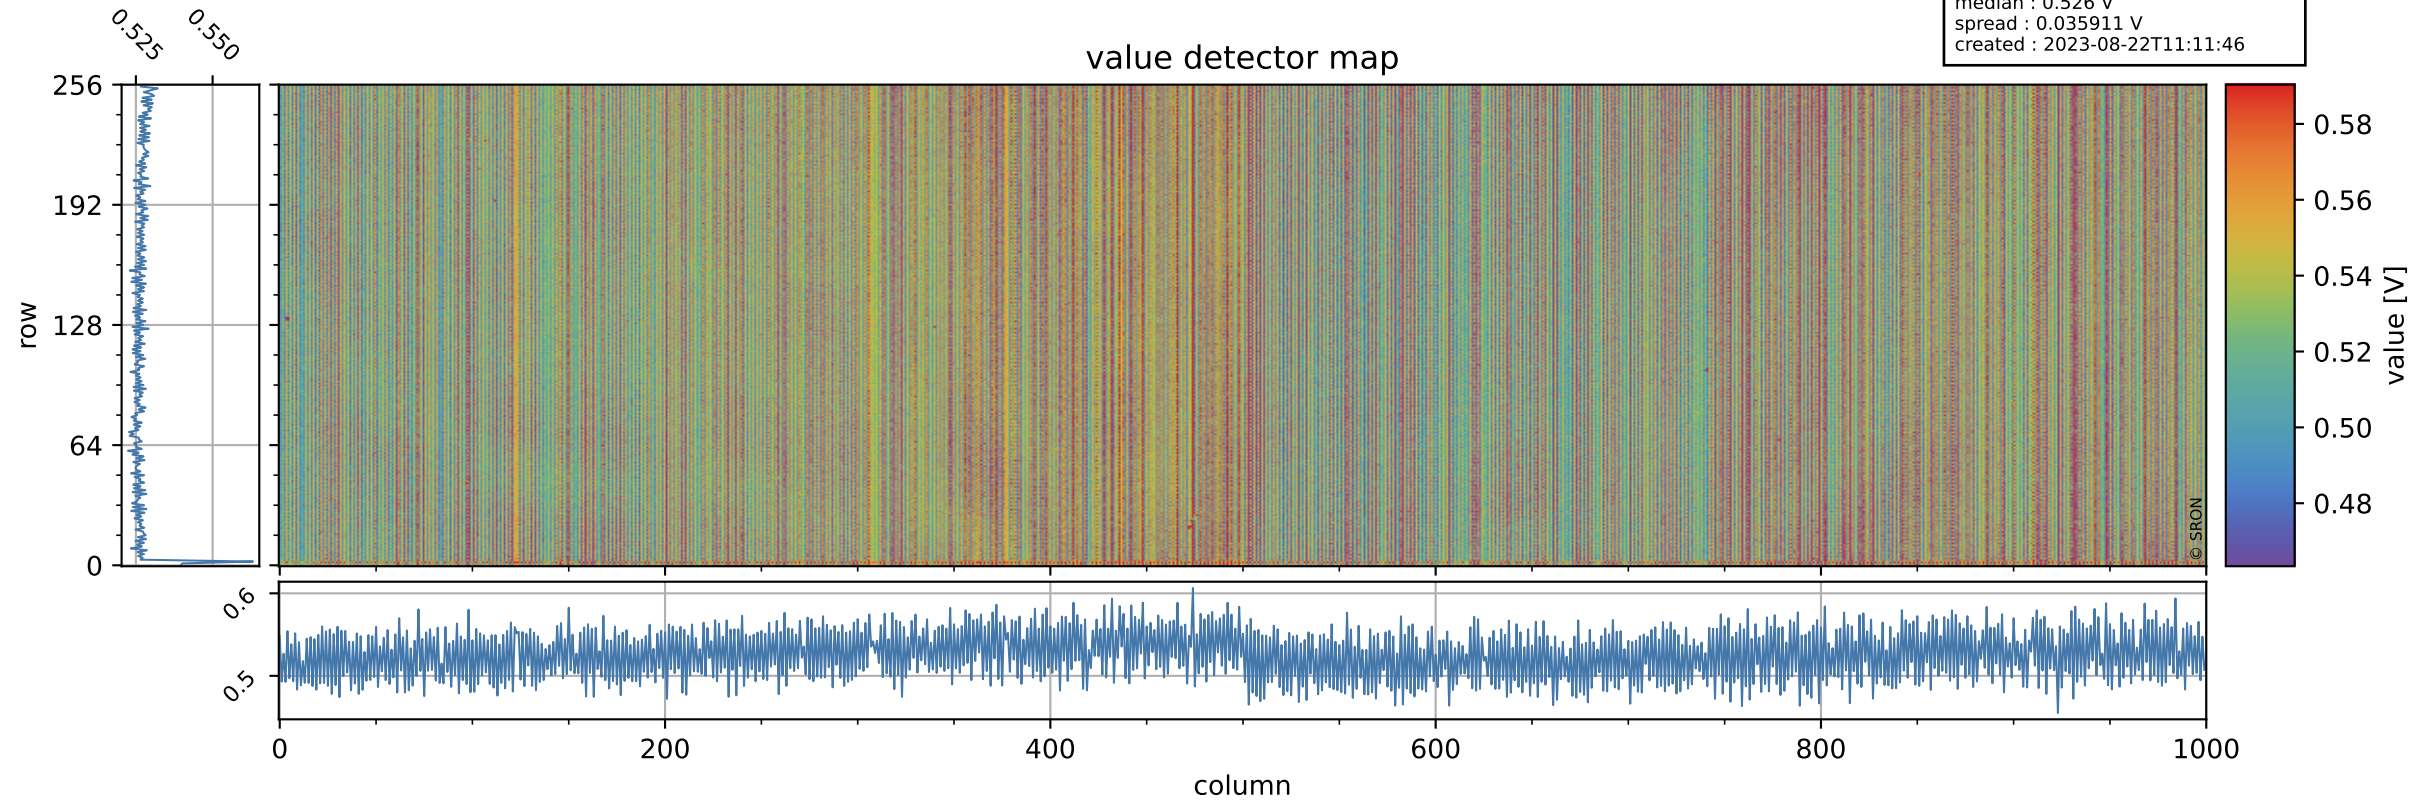

# Tropomi SWIR offset (beta nominal)

orbits : 18 in [19747, 19792]  
coverage : 2021-08-05 / 2021-08-08  
median : 0.526 V  
spread : 0.035911 V  
created : 2023-08-22T11:11:46

## value detector map

# Tropomi SWIR offset (beta nominal)

orbits : 18 in [19747, 19792]  
coverage : 2021-08-05 / 2021-08-08  
median : 33.261  $\mu\text{V}$   
spread : 16.253  $\mu\text{V}$   
created : 2023-08-22T11:11:46

# Tropomi SWIR offset (beta nominal) ground-tracks of Sentinel-5P

orbits : 18 in [19747, 19792]  
coverage : 2021-08-05 / 2021-08-08  
created : 2023-08-22T11:11:47