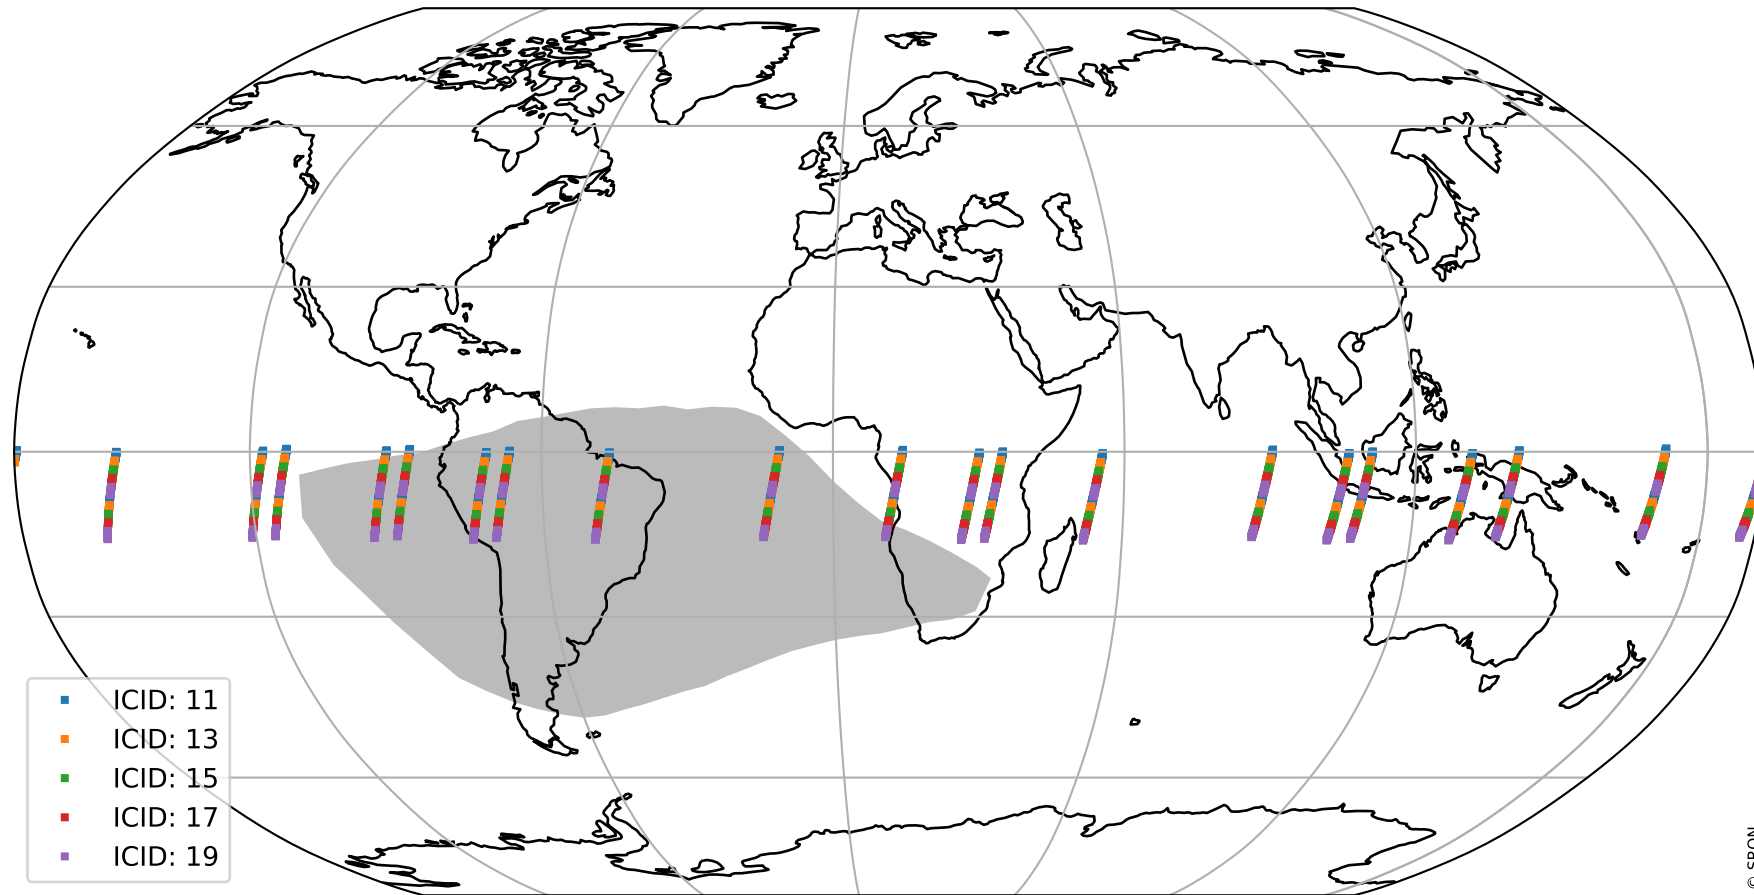

Tropomi SWIR offset (beta nominal)

orbits : 20 in [19792, 19837]
coverage : 2021-08-08 / 2021-08-11
median : 0.52599 V
spread : 0.035909 V
created : 2023-08-22T11:11:48

value detector map

Tropomi SWIR offset (beta nominal)

orbits : 20 in [19792, 19837]
coverage : 2021-08-08 / 2021-08-11
median : 30.357 μV
spread : 15.215 μV
created : 2023-08-22T11:11:48

Tropomi SWIR offset (beta nominal)

orbits : 20 in [19792, 19837]
coverage : 2021-08-08 / 2021-08-11
median : -0.026906 mV
spread : 0.38834 mV
created : 2023-08-22T11:11:49

value compared with SWIR offset CKD

Tropomi SWIR offset (beta nominal) ground-tracks of Sentinel-5P

orbits : 20 in [19792, 19837]
coverage : 2021-08-08 / 2021-08-11
created : 2023-08-22T11:11:49

Tropomi SWIR offset (beta nominal)

orbits : [1867, 19837]
coverage : 2018-02-20 / 2021-08-11
created : 2023-08-22T11:11:49

trend of detector median & temperatures