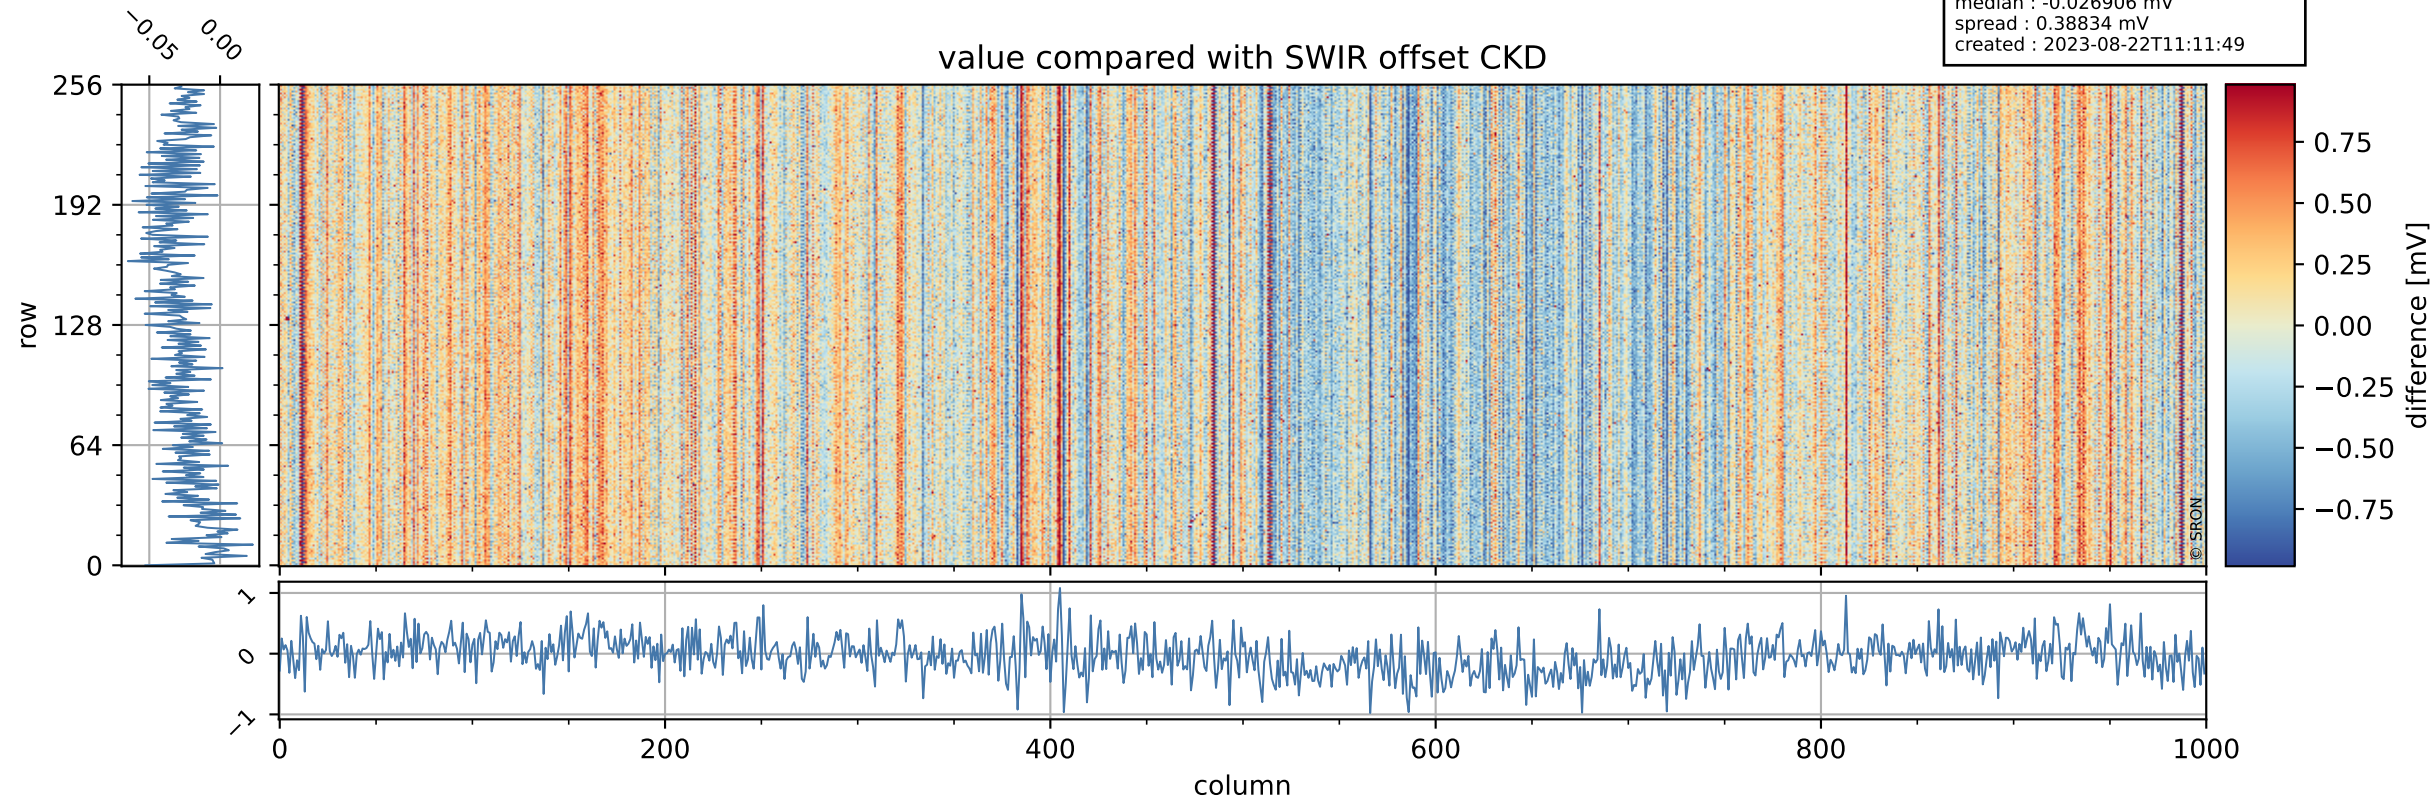

Tropomi SWIR offset (beta nominal)

orbits : 20 in [19792, 19837]
coverage : 2021-08-08 / 2021-08-11
median : 0.52599 V
spread : 0.035909 V
created : 2023-08-22T11:11:48

value detector map

Tropomi SWIR offset (beta nominal)

orbits : 20 in [19792, 19837]
coverage : 2021-08-08 / 2021-08-11
median : 30.357 μV
spread : 15.215 μV
created : 2023-08-22T11:11:48

Tropomi SWIR offset (beta nominal)

orbits : 20 in [19792, 19837]
coverage : 2021-08-08 / 2021-08-11
median : -0.026906 mV
spread : 0.38834 mV
created : 2023-08-22T11:11:49

value compared with SWIR offset CKD

Tropomi SWIR offset (beta nominal) ground-tracks of Sentinel-5P

orbits : 20 in [19792, 19837]
coverage : 2021-08-08 / 2021-08-11
created : 2023-08-22T11:11:49

Tropomi SWIR offset (beta nominal)

orbits : [1867, 19837]
coverage : 2018-02-20 / 2021-08-11
created : 2023-08-22T11:11:49

trend of detector median & temperatures