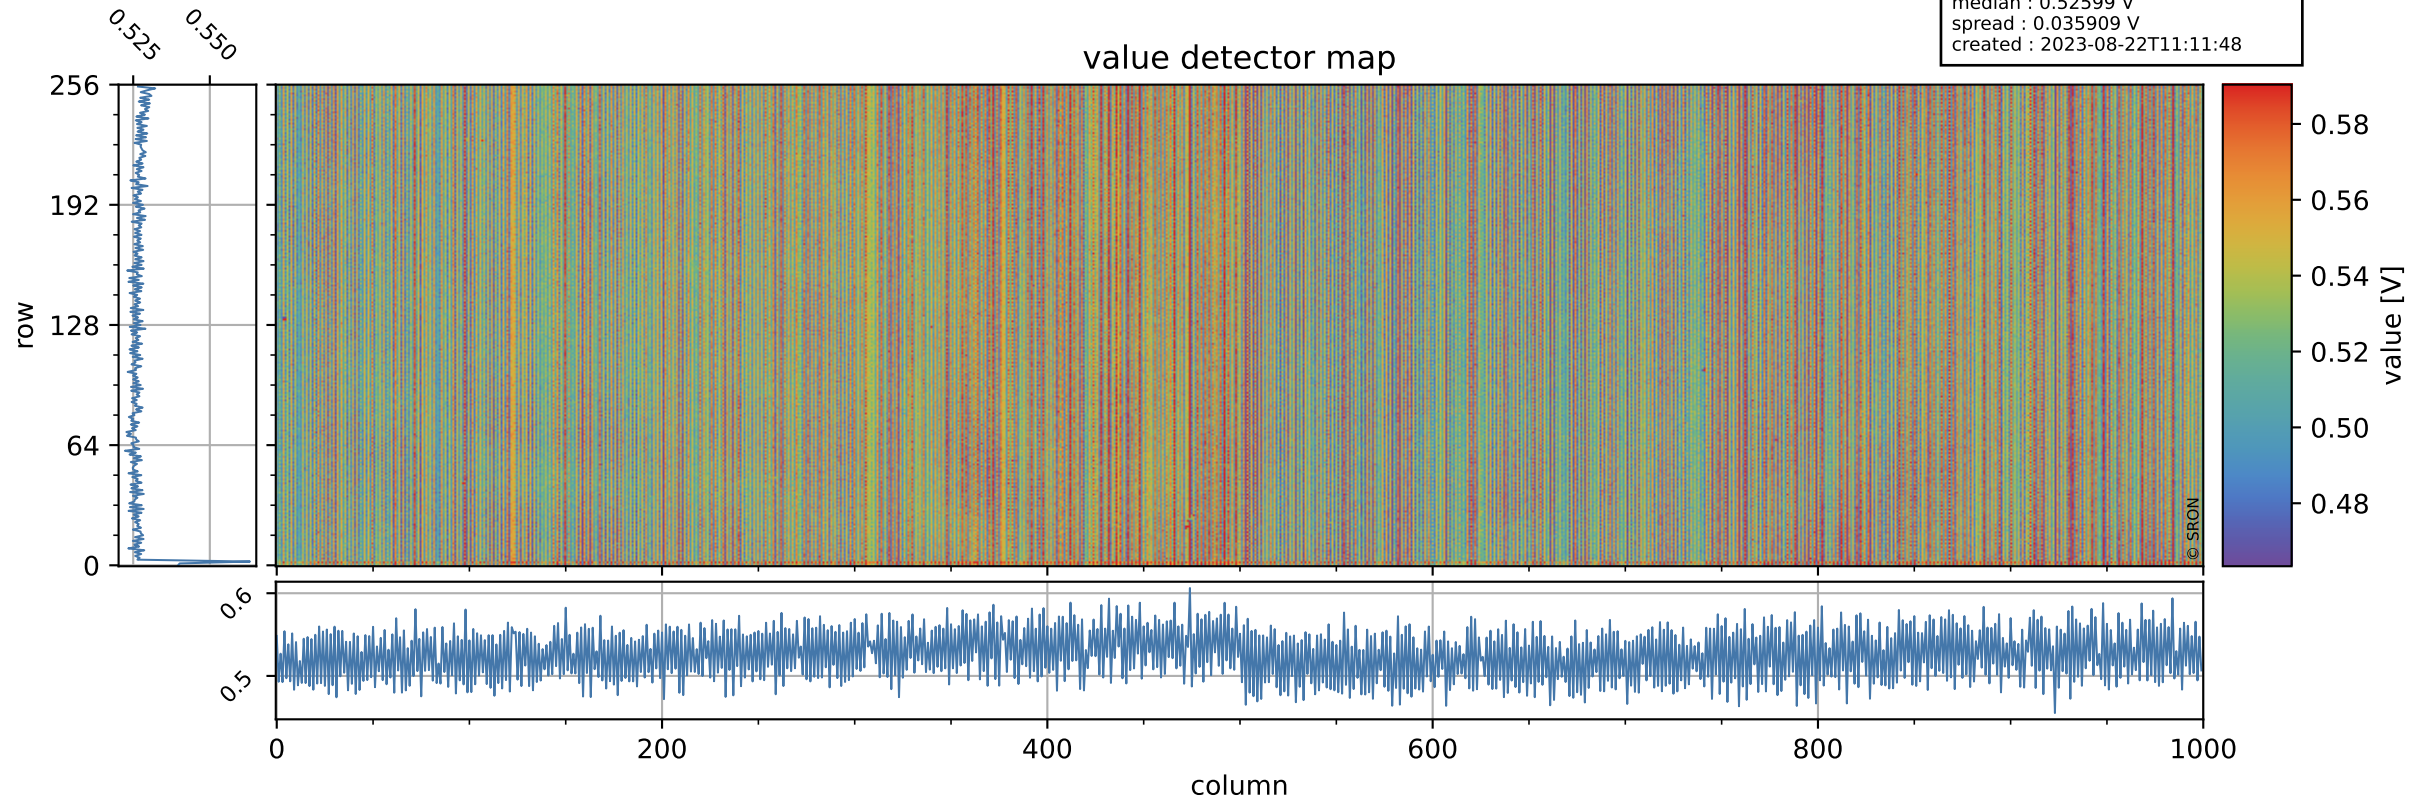

Tropomi SWIR offset (beta nominal)

orbits : 20 in [19792, 19837]
coverage : 2021-08-08 / 2021-08-11
median : 0.52599 V
spread : 0.035909 V
created : 2023-08-22T11:11:48

value detector map

Tropomi SWIR offset (beta nominal)

orbits : 20 in [19792, 19837]
coverage : 2021-08-08 / 2021-08-11
median : 30.357 μV
spread : 15.215 μV
created : 2023-08-22T11:11:48

Tropomi SWIR offset (beta nominal)

orbits : 20 in [19792, 19837]
coverage : 2021-08-08 / 2021-08-11
median : -0.026906 mV
spread : 0.38834 mV
created : 2023-08-22T11:11:49

value compared with SWIR offset CKD

Tropomi SWIR offset (beta nominal) ground-tracks of Sentinel-5P

orbits : 20 in [19792, 19837]
coverage : 2021-08-08 / 2021-08-11
created : 2023-08-22T11:11:49

Tropomi SWIR offset (beta nominal)

orbits : [1867, 19837]
coverage : 2018-02-20 / 2021-08-11
created : 2023-08-22T11:11:49

trend of detector median & temperatures