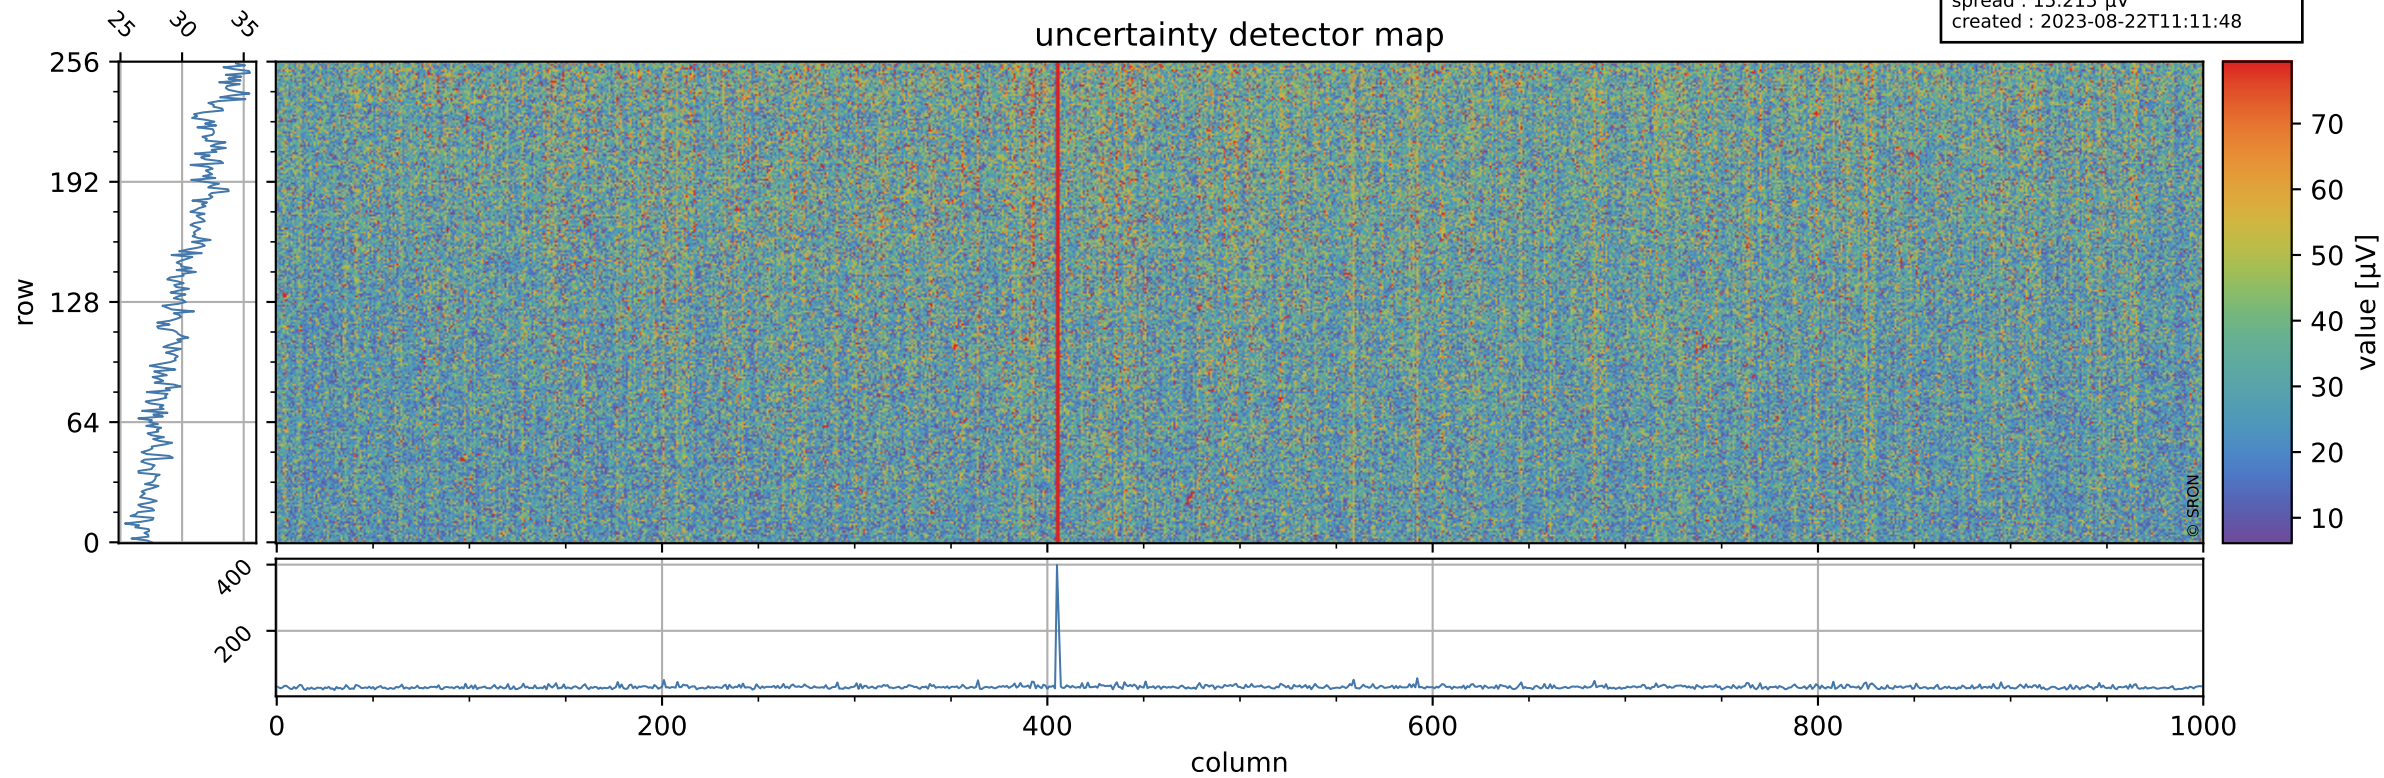

Tropomi SWIR offset (beta nominal)

orbits : 20 in [19792, 19837]
coverage : 2021-08-08 / 2021-08-11
median : 0.52599 V
spread : 0.035909 V
created : 2023-08-22T11:11:48

value detector map

Tropomi SWIR offset (beta nominal)

orbits : 20 in [19792, 19837]
coverage : 2021-08-08 / 2021-08-11
median : 30.357 μV
spread : 15.215 μV
created : 2023-08-22T11:11:48

Tropomi SWIR offset (beta nominal)

orbits : 20 in [19792, 19837]
coverage : 2021-08-08 / 2021-08-11
median : -0.026906 mV
spread : 0.38834 mV
created : 2023-08-22T11:11:49

value compared with SWIR offset CKD

Tropomi SWIR offset (beta nominal) ground-tracks of Sentinel-5P

orbits : 20 in [19792, 19837]
coverage : 2021-08-08 / 2021-08-11
created : 2023-08-22T11:11:49

Tropomi SWIR offset (beta nominal)

orbits : [1867, 19837]
coverage : 2018-02-20 / 2021-08-11
created : 2023-08-22T11:11:49

trend of detector median & temperatures