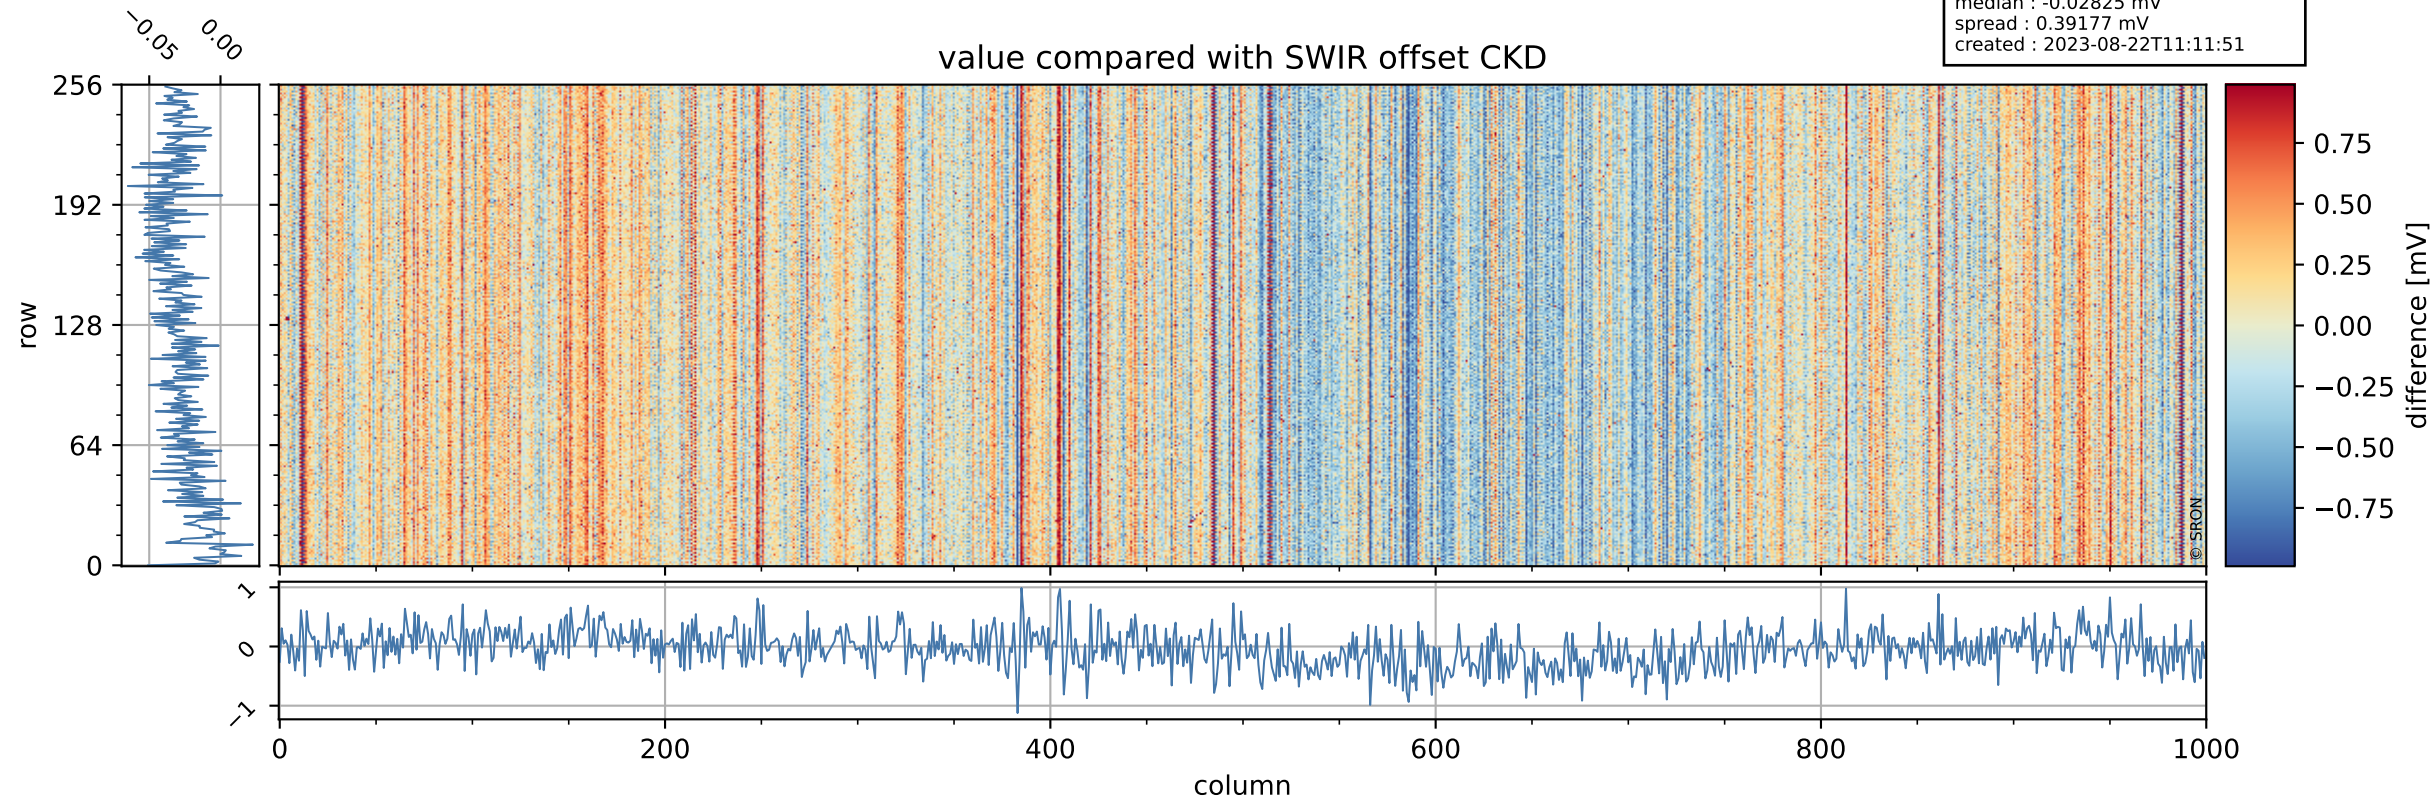

Tropomi SWIR offset (beta nominal)

orbits : 19 in [19837, 19882]
coverage : 2021-08-11 / 2021-08-14
median : 0.52599 V
spread : 0.035907 V
created : 2023-08-22T11:11:50

value detector map

Tropomi SWIR offset (beta nominal)

orbits : 19 in [19837, 19882]
coverage : 2021-08-11 / 2021-08-14
median : 30.247 μV
spread : 15.162 μV
created : 2023-08-22T11:11:51

Tropomi SWIR offset (beta nominal)

orbits : 19 in [19837, 19882]
coverage : 2021-08-11 / 2021-08-14
median : -0.02825 mV
spread : 0.39177 mV
created : 2023-08-22T11:11:51

value compared with SWIR offset CKD

Tropomi SWIR offset (beta nominal) ground-tracks of Sentinel-5P

orbits : 19 in [19837, 19882]
coverage : 2021-08-11 / 2021-08-14
created : 2023-08-22T11:11:51

Tropomi SWIR offset (beta nominal)

orbits : [1867, 19882]
coverage : 2018-02-20 / 2021-08-14
created : 2023-08-22T11:11:52

trend of detector median & temperatures