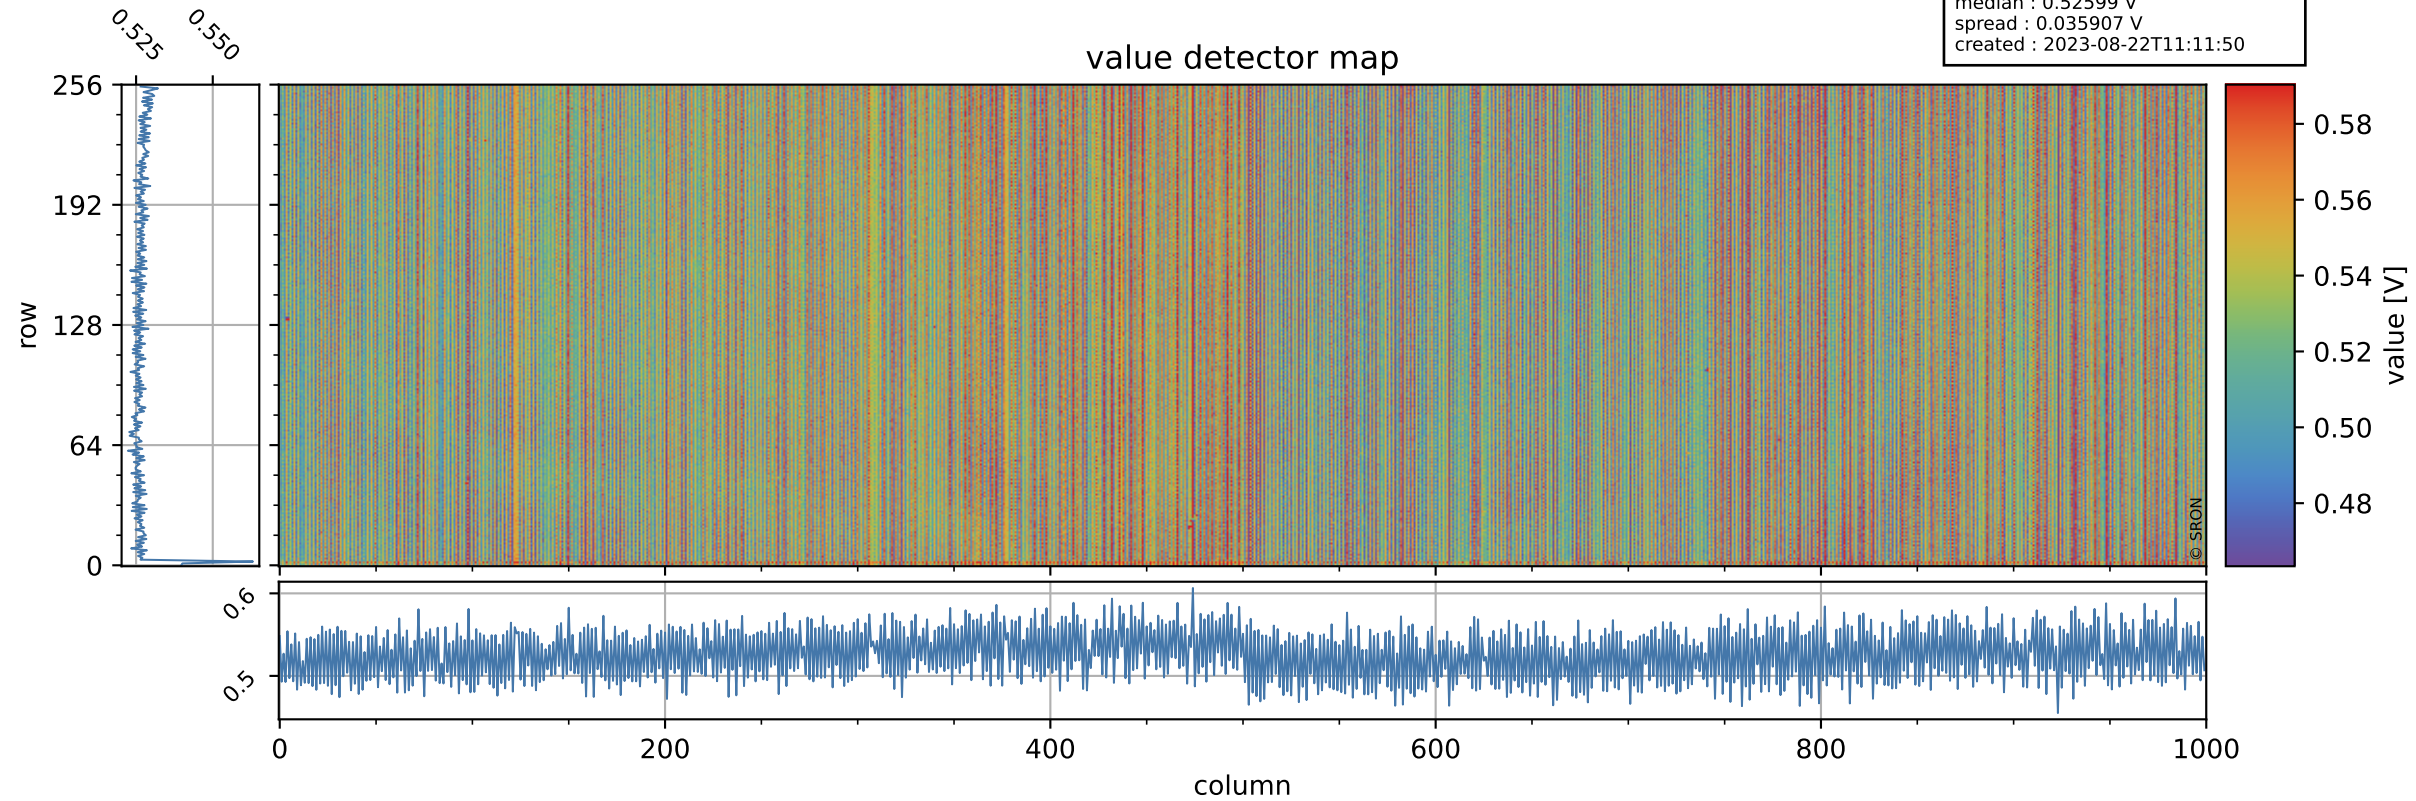

Tropomi SWIR offset (beta nominal)

orbits : 19 in [19837, 19882]
coverage : 2021-08-11 / 2021-08-14
median : 0.52599 V
spread : 0.035907 V
created : 2023-08-22T11:11:50

value detector map

Tropomi SWIR offset (beta nominal)

orbits : 19 in [19837, 19882]
coverage : 2021-08-11 / 2021-08-14
median : 30.247 μV
spread : 15.162 μV
created : 2023-08-22T11:11:51

Tropomi SWIR offset (beta nominal)

orbits : 19 in [19837, 19882]
coverage : 2021-08-11 / 2021-08-14
median : -0.02825 mV
spread : 0.39177 mV
created : 2023-08-22T11:11:51

value compared with SWIR offset CKD

Tropomi SWIR offset (beta nominal) ground-tracks of Sentinel-5P

orbits : 19 in [19837, 19882]
coverage : 2021-08-11 / 2021-08-14
created : 2023-08-22T11:11:51

Tropomi SWIR offset (beta nominal)

orbits : [1867, 19882]
coverage : 2018-02-20 / 2021-08-14
created : 2023-08-22T11:11:52

trend of detector median & temperatures