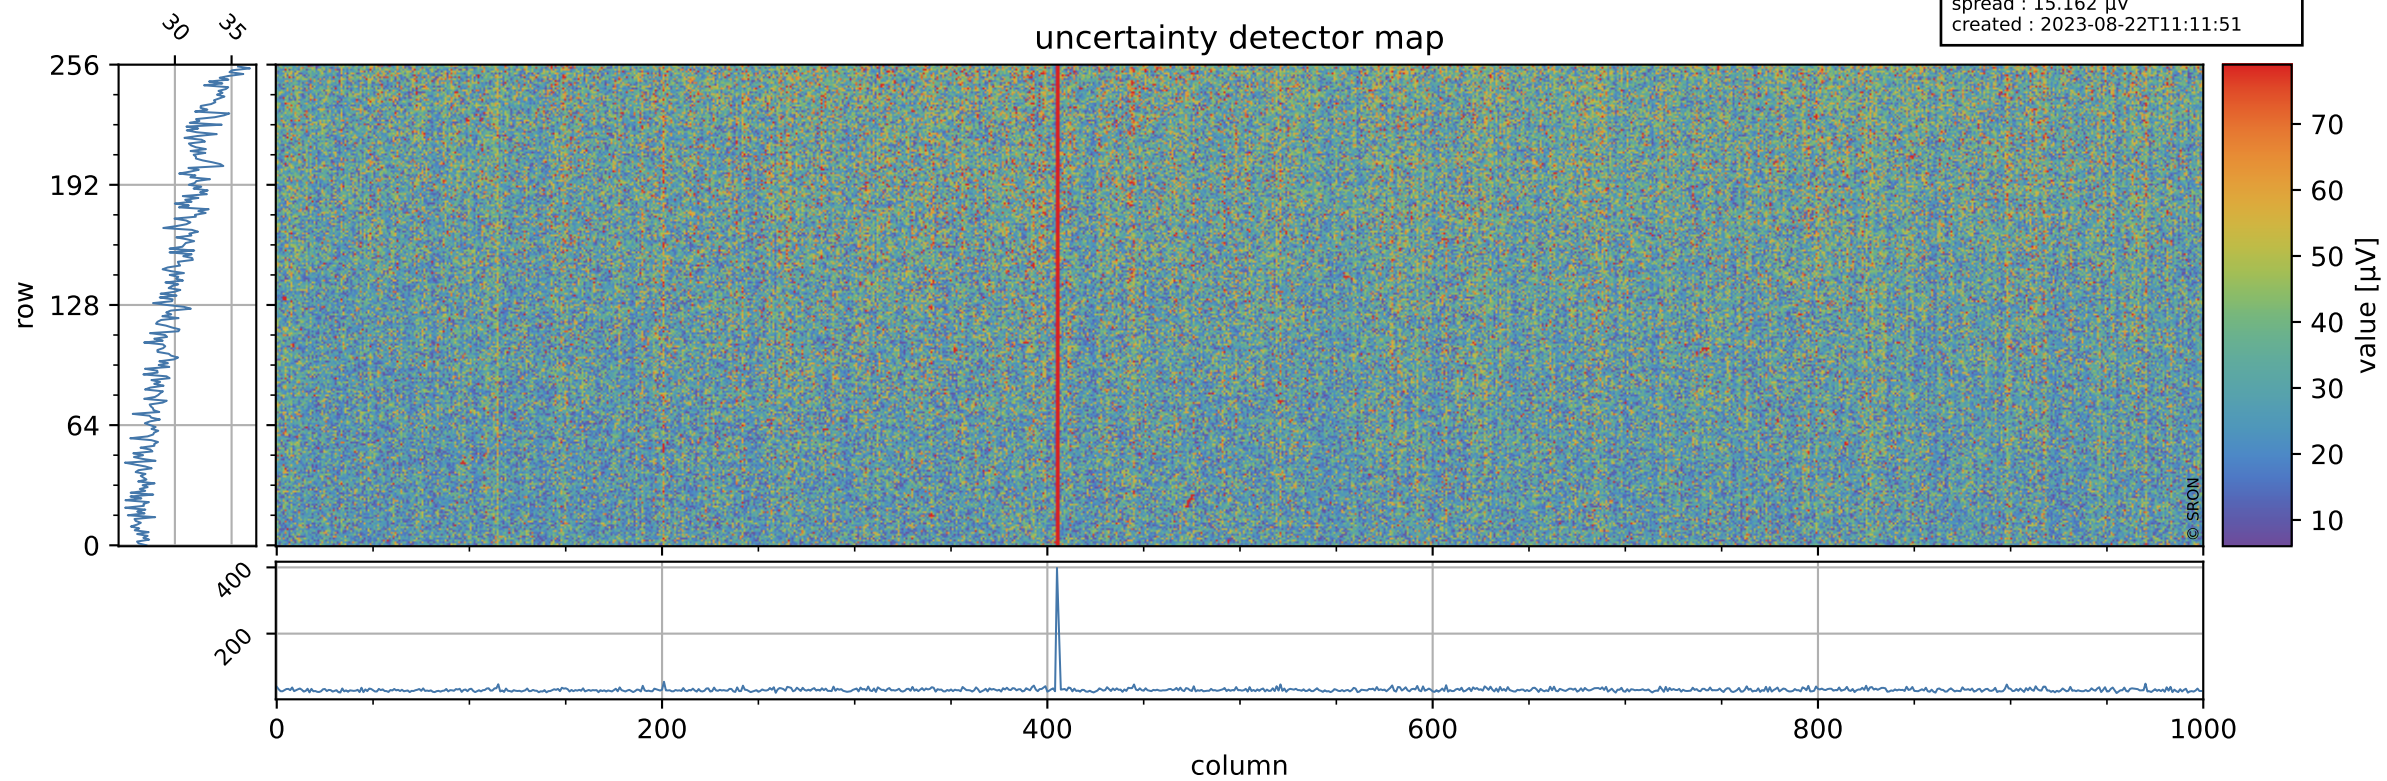

Tropomi SWIR offset (beta nominal)

orbits : 19 in [19837, 19882]
coverage : 2021-08-11 / 2021-08-14
median : 0.52599 V
spread : 0.035907 V
created : 2023-08-22T11:11:50

value detector map

Tropomi SWIR offset (beta nominal)

orbits : 19 in [19837, 19882]
coverage : 2021-08-11 / 2021-08-14
median : 30.247 μV
spread : 15.162 μV
created : 2023-08-22T11:11:51

Tropomi SWIR offset (beta nominal)

orbits : 19 in [19837, 19882]
coverage : 2021-08-11 / 2021-08-14
median : -0.02825 mV
spread : 0.39177 mV
created : 2023-08-22T11:11:51

value compared with SWIR offset CKD

Tropomi SWIR offset (beta nominal) ground-tracks of Sentinel-5P

orbits : 19 in [19837, 19882]
coverage : 2021-08-11 / 2021-08-14
created : 2023-08-22T11:11:51

Tropomi SWIR offset (beta nominal)

orbits : [1867, 19882]
coverage : 2018-02-20 / 2021-08-14
created : 2023-08-22T11:11:52

trend of detector median & temperatures