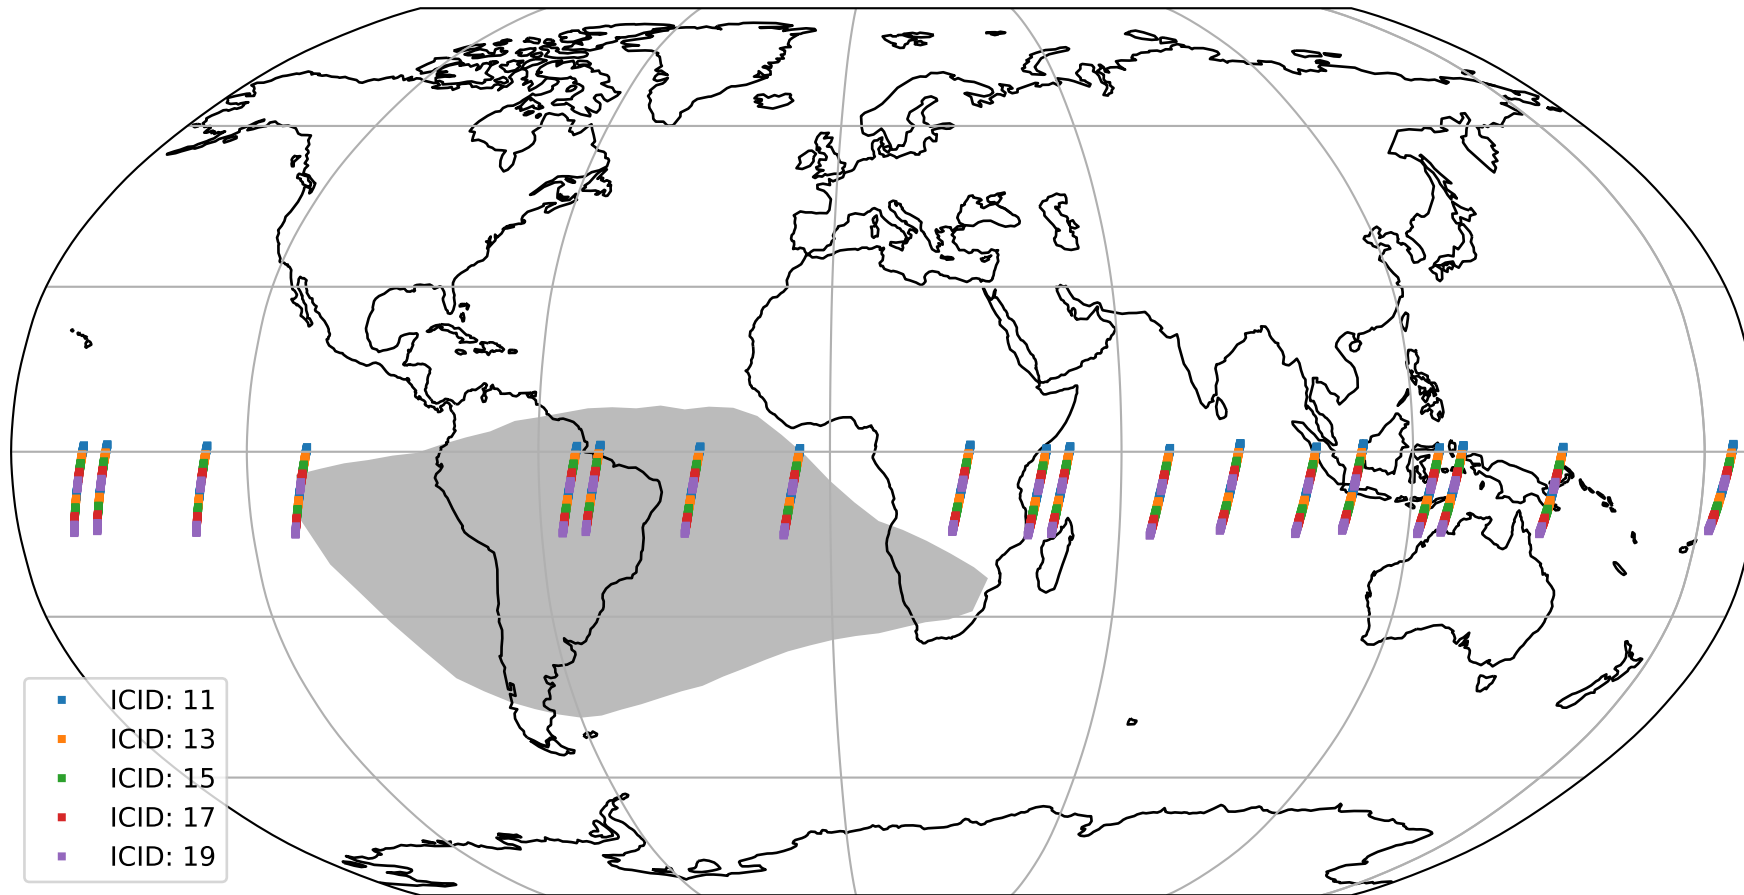

Tropomi SWIR offset (beta nominal)

orbits : 19 in [19837, 19882]
coverage : 2021-08-11 / 2021-08-14
median : 0.52599 V
spread : 0.035907 V
created : 2023-08-22T11:11:50

value detector map

Tropomi SWIR offset (beta nominal)

orbits : 19 in [19837, 19882]
coverage : 2021-08-11 / 2021-08-14
median : 30.247 μV
spread : 15.162 μV
created : 2023-08-22T11:11:51

Tropomi SWIR offset (beta nominal)

orbits : 19 in [19837, 19882]
coverage : 2021-08-11 / 2021-08-14
median : -0.02825 mV
spread : 0.39177 mV
created : 2023-08-22T11:11:51

value compared with SWIR offset CKD

Tropomi SWIR offset (beta nominal) ground-tracks of Sentinel-5P

orbits : 19 in [19837, 19882]
coverage : 2021-08-11 / 2021-08-14
created : 2023-08-22T11:11:51

Tropomi SWIR offset (beta nominal)

orbits : [1867, 19882]
coverage : 2018-02-20 / 2021-08-14
created : 2023-08-22T11:11:52

trend of detector median & temperatures