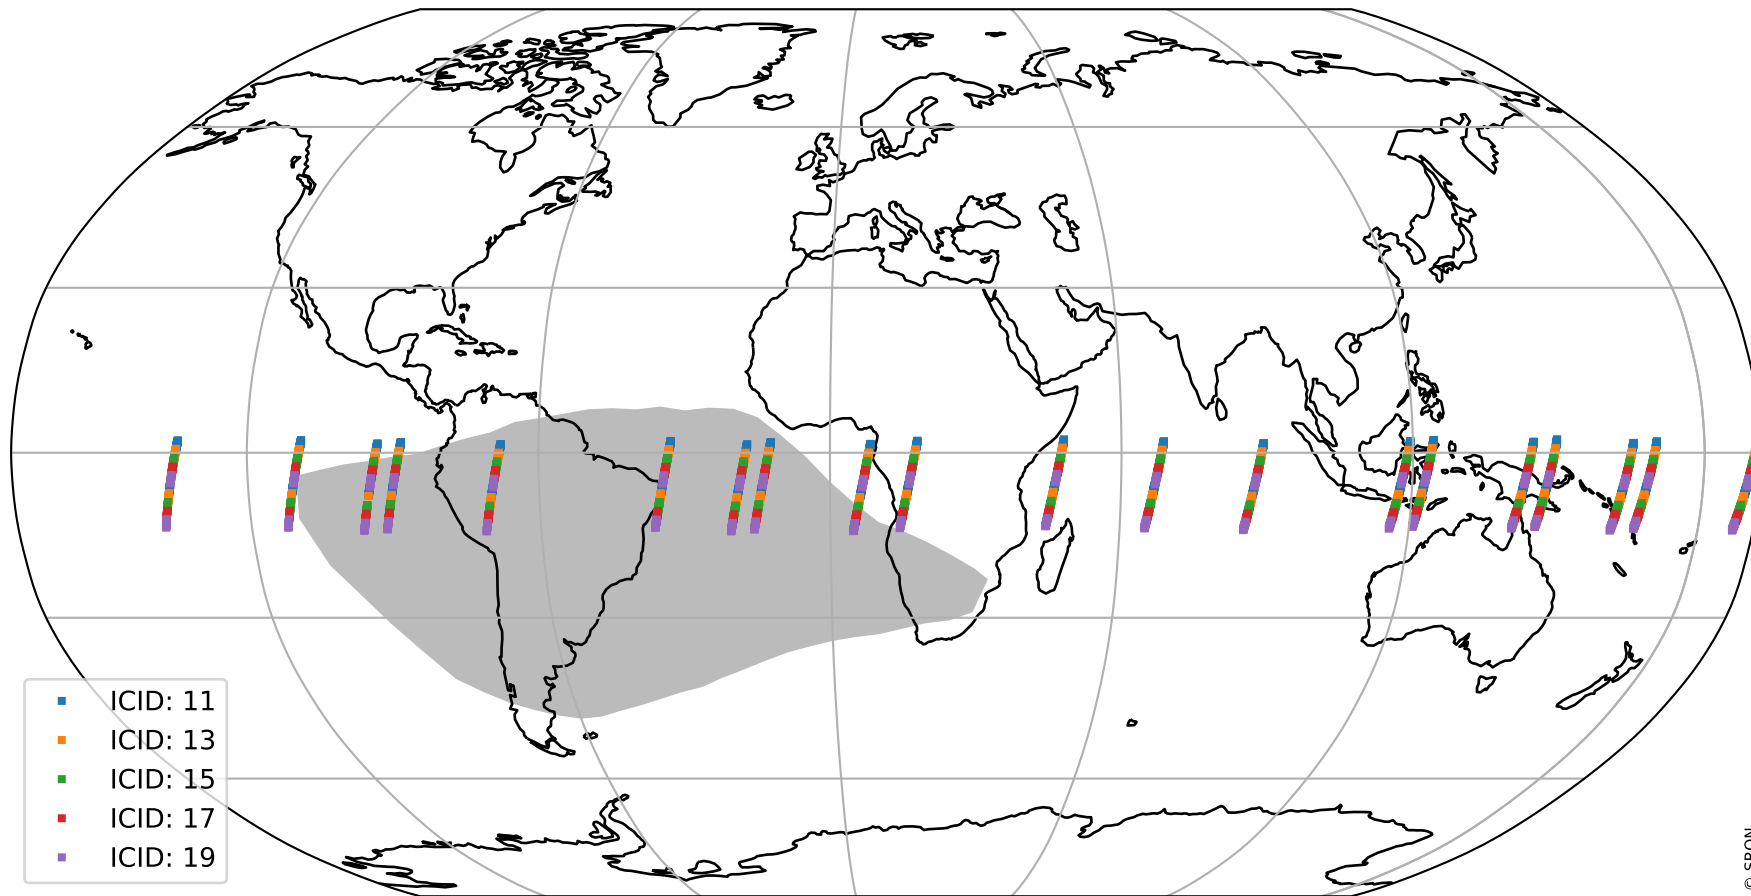

Tropomi SWIR offset (beta nominal)

orbits : 20 in [19882, 19927]
coverage : 2021-08-14 / 2021-08-17
median : 0.52599 V
spread : 0.035908 V
created : 2023-08-22T11:11:53

value detector map

Tropomi SWIR offset (beta nominal)

orbits : 20 in [19882, 19927]
coverage : 2021-08-14 / 2021-08-17
median : 30.288 μV
spread : 15.046 μV
created : 2023-08-22T11:11:53

Tropomi SWIR offset (beta nominal)

orbits : 20 in [19882, 19927]
coverage : 2021-08-14 / 2021-08-17
median : -0.033106 mV
spread : 0.3901 mV
created : 2023-08-22T11:11:53

value compared with SWIR offset CKD

Tropomi SWIR offset (beta nominal) ground-tracks of Sentinel-5P

orbits : 20 in [19882, 19927]
coverage : 2021-08-14 / 2021-08-17
created : 2023-08-22T11:11:53

Tropomi SWIR offset (beta nominal)

orbits : [1867, 19927]
coverage : 2018-02-20 / 2021-08-17
created : 2023-08-22T11:11:54

trend of detector median & temperatures