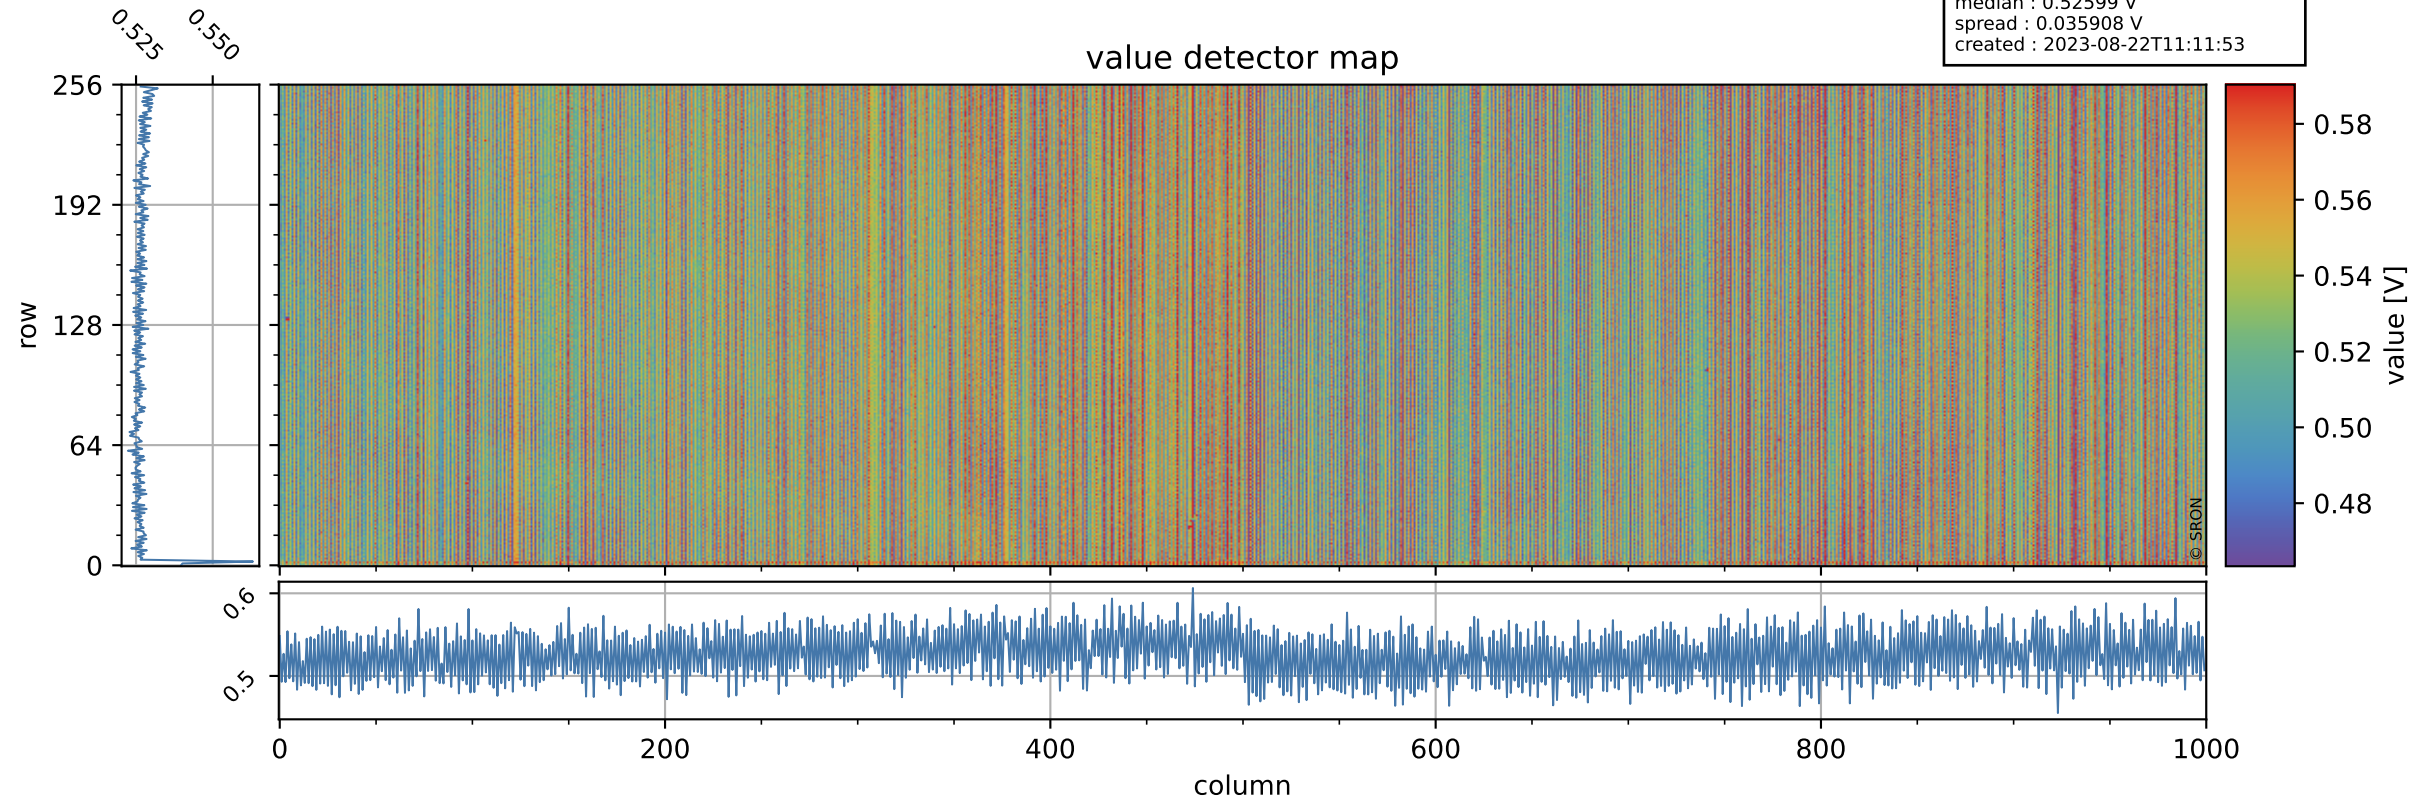

Tropomi SWIR offset (beta nominal)

orbits : 20 in [19882, 19927]
coverage : 2021-08-14 / 2021-08-17
median : 0.52599 V
spread : 0.035908 V
created : 2023-08-22T11:11:53

value detector map

Tropomi SWIR offset (beta nominal)

orbits : 20 in [19882, 19927]
coverage : 2021-08-14 / 2021-08-17
median : 30.288 μV
spread : 15.046 μV
created : 2023-08-22T11:11:53

Tropomi SWIR offset (beta nominal)

orbits : 20 in [19882, 19927]
coverage : 2021-08-14 / 2021-08-17
median : -0.033106 mV
spread : 0.3901 mV
created : 2023-08-22T11:11:53

value compared with SWIR offset CKD

Tropomi SWIR offset (beta nominal) ground-tracks of Sentinel-5P

orbits : 20 in [19882, 19927]
coverage : 2021-08-14 / 2021-08-17
created : 2023-08-22T11:11:53

Tropomi SWIR offset (beta nominal)

orbits : [1867, 19927]
coverage : 2018-02-20 / 2021-08-17
created : 2023-08-22T11:11:54

trend of detector median & temperatures