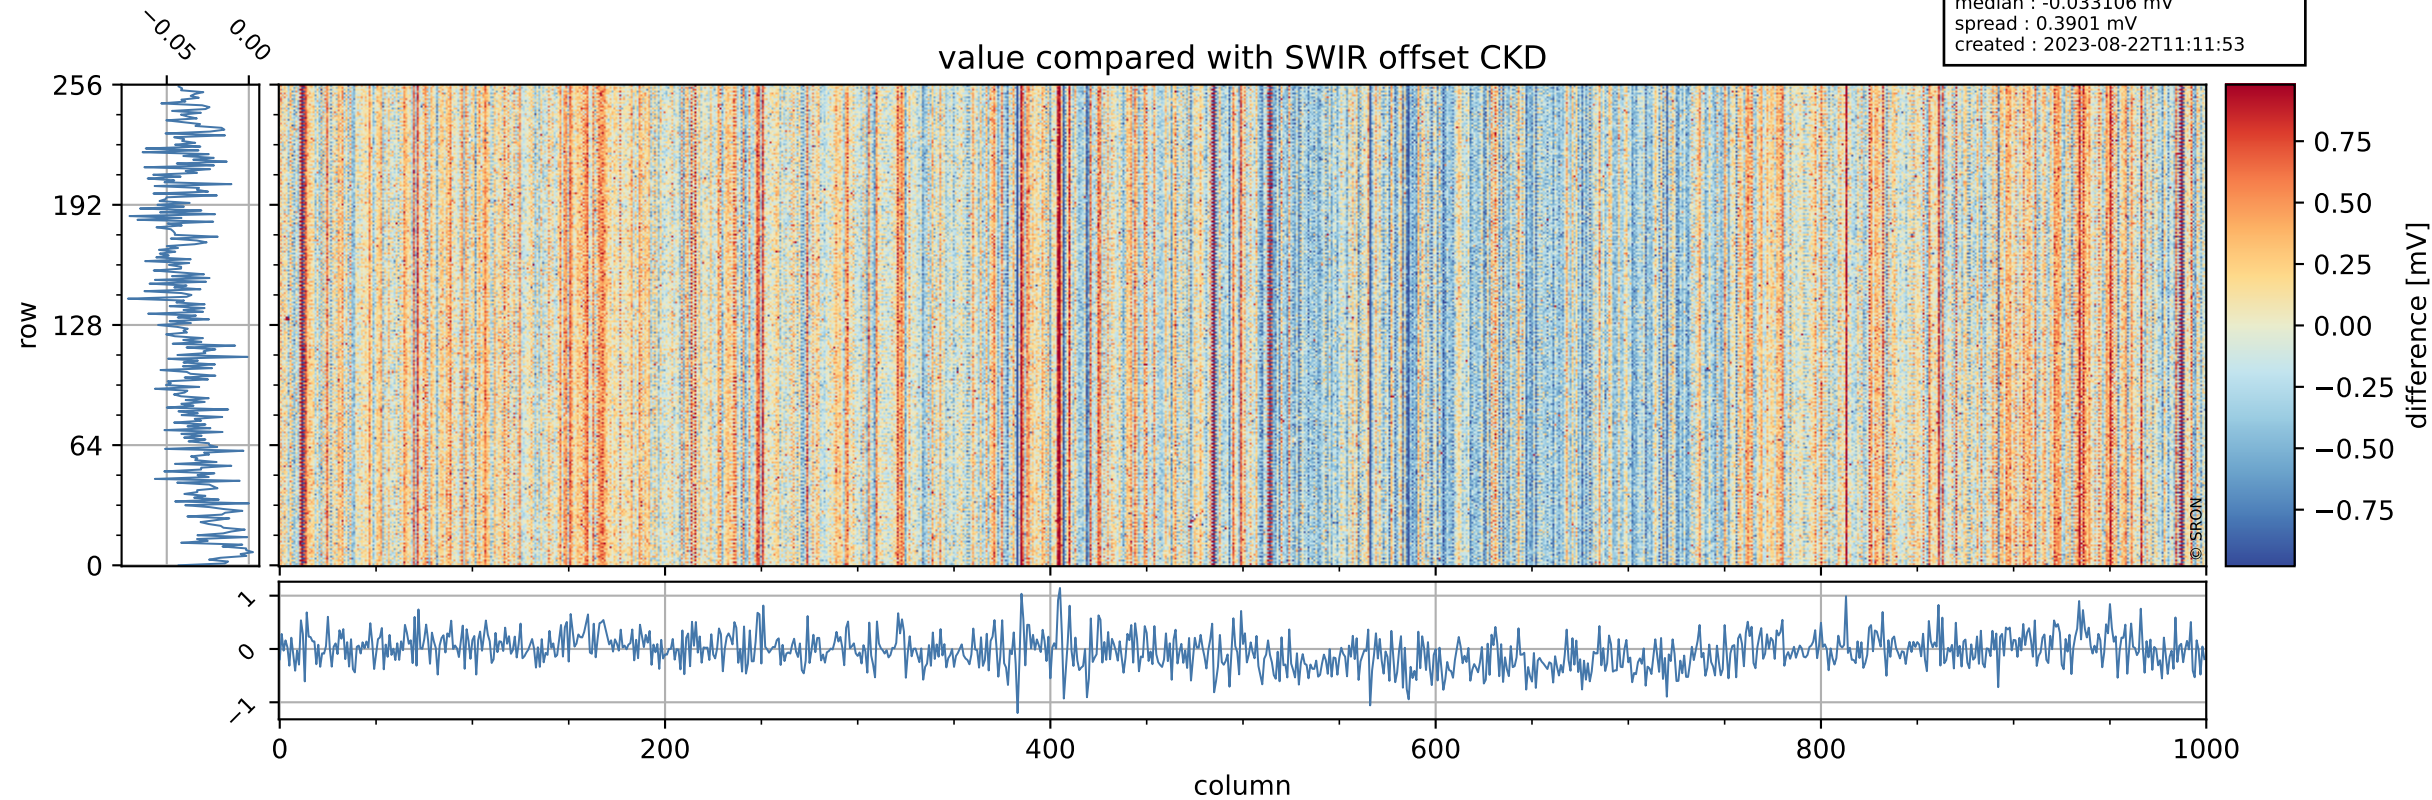

Tropomi SWIR offset (beta nominal)

orbits : 20 in [19882, 19927]
coverage : 2021-08-14 / 2021-08-17
median : 0.52599 V
spread : 0.035908 V
created : 2023-08-22T11:11:53

value detector map

Tropomi SWIR offset (beta nominal)

orbits : 20 in [19882, 19927]
coverage : 2021-08-14 / 2021-08-17
median : 30.288 μV
spread : 15.046 μV
created : 2023-08-22T11:11:53

Tropomi SWIR offset (beta nominal)

orbits : 20 in [19882, 19927]
coverage : 2021-08-14 / 2021-08-17
median : -0.033106 mV
spread : 0.3901 mV
created : 2023-08-22T11:11:53

value compared with SWIR offset CKD

Tropomi SWIR offset (beta nominal) ground-tracks of Sentinel-5P

orbits : 20 in [19882, 19927]
coverage : 2021-08-14 / 2021-08-17
created : 2023-08-22T11:11:53

Tropomi SWIR offset (beta nominal)

orbits : [1867, 19927]
coverage : 2018-02-20 / 2021-08-17
created : 2023-08-22T11:11:54

trend of detector median & temperatures