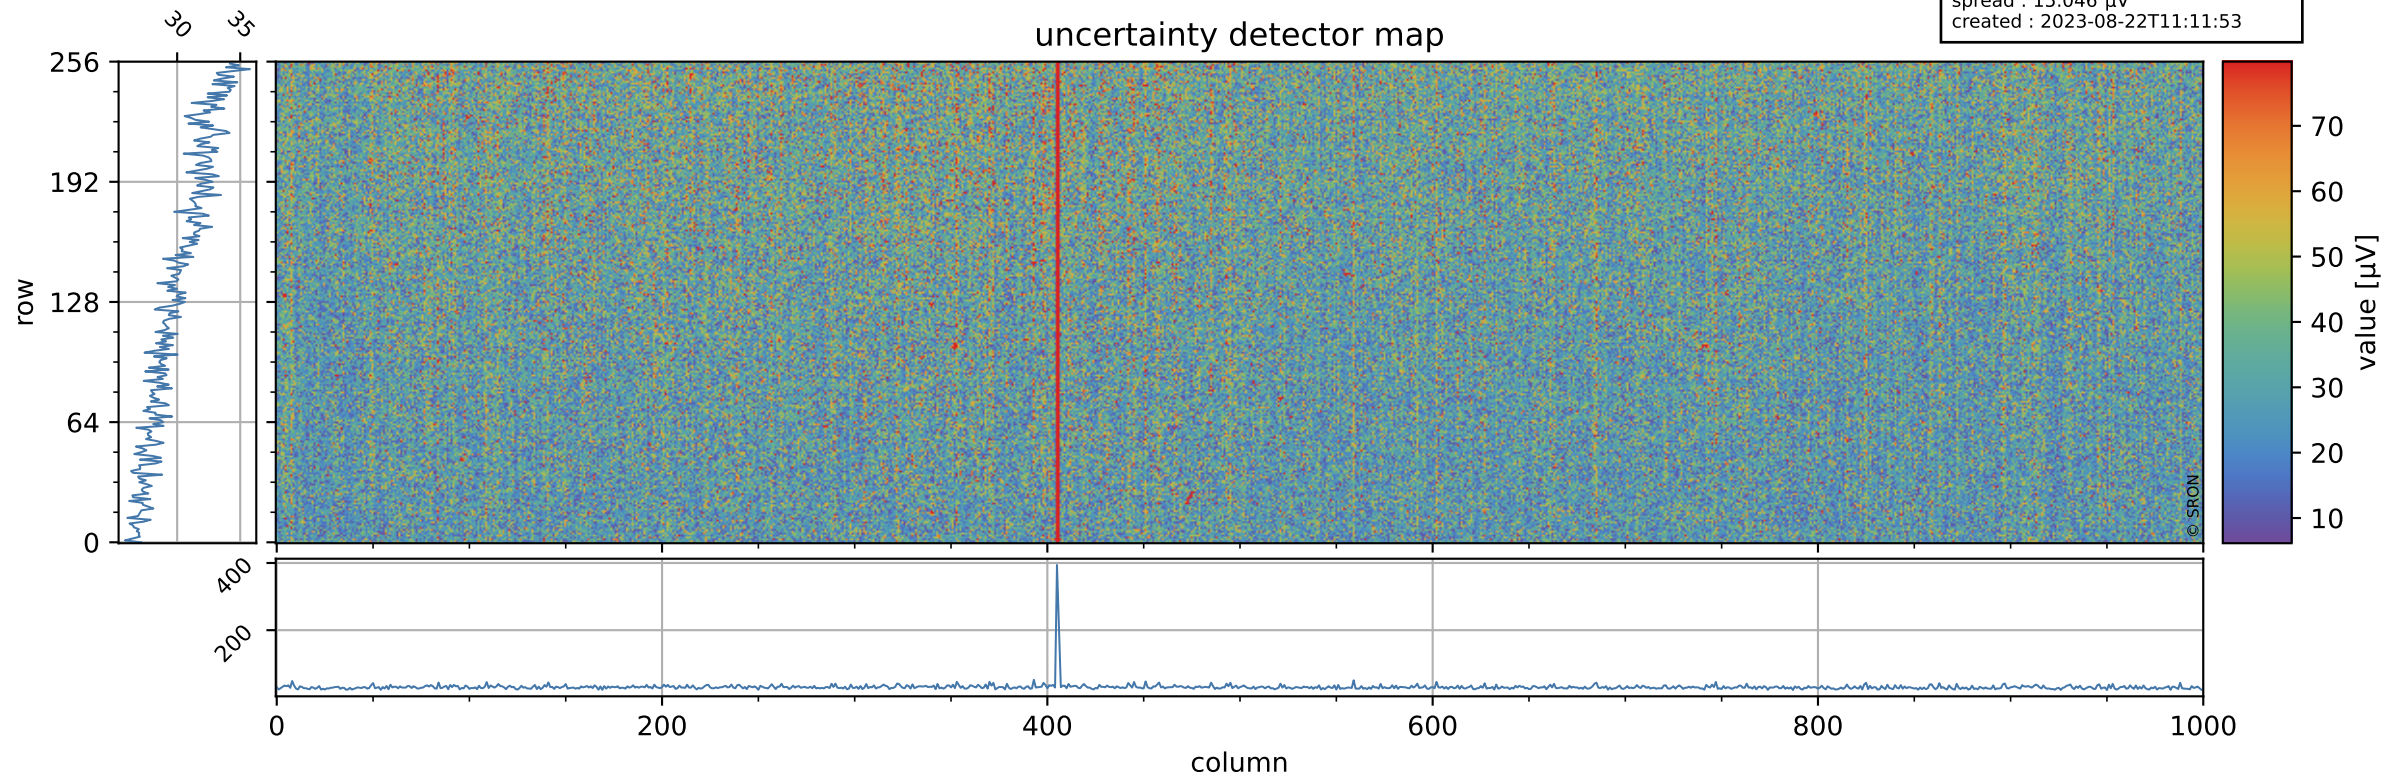

Tropomi SWIR offset (beta nominal)

orbits : 20 in [19882, 19927]
coverage : 2021-08-14 / 2021-08-17
median : 0.52599 V
spread : 0.035908 V
created : 2023-08-22T11:11:53

value detector map

Tropomi SWIR offset (beta nominal)

orbits : 20 in [19882, 19927]
coverage : 2021-08-14 / 2021-08-17
median : 30.288 μV
spread : 15.046 μV
created : 2023-08-22T11:11:53

Tropomi SWIR offset (beta nominal)

orbits : 20 in [19882, 19927]
coverage : 2021-08-14 / 2021-08-17
median : -0.033106 mV
spread : 0.3901 mV
created : 2023-08-22T11:11:53

value compared with SWIR offset CKD

Tropomi SWIR offset (beta nominal) ground-tracks of Sentinel-5P

orbits : 20 in [19882, 19927]
coverage : 2021-08-14 / 2021-08-17
created : 2023-08-22T11:11:53

Tropomi SWIR offset (beta nominal)

orbits : [1867, 19927]
coverage : 2018-02-20 / 2021-08-17
created : 2023-08-22T11:11:54

trend of detector median & temperatures