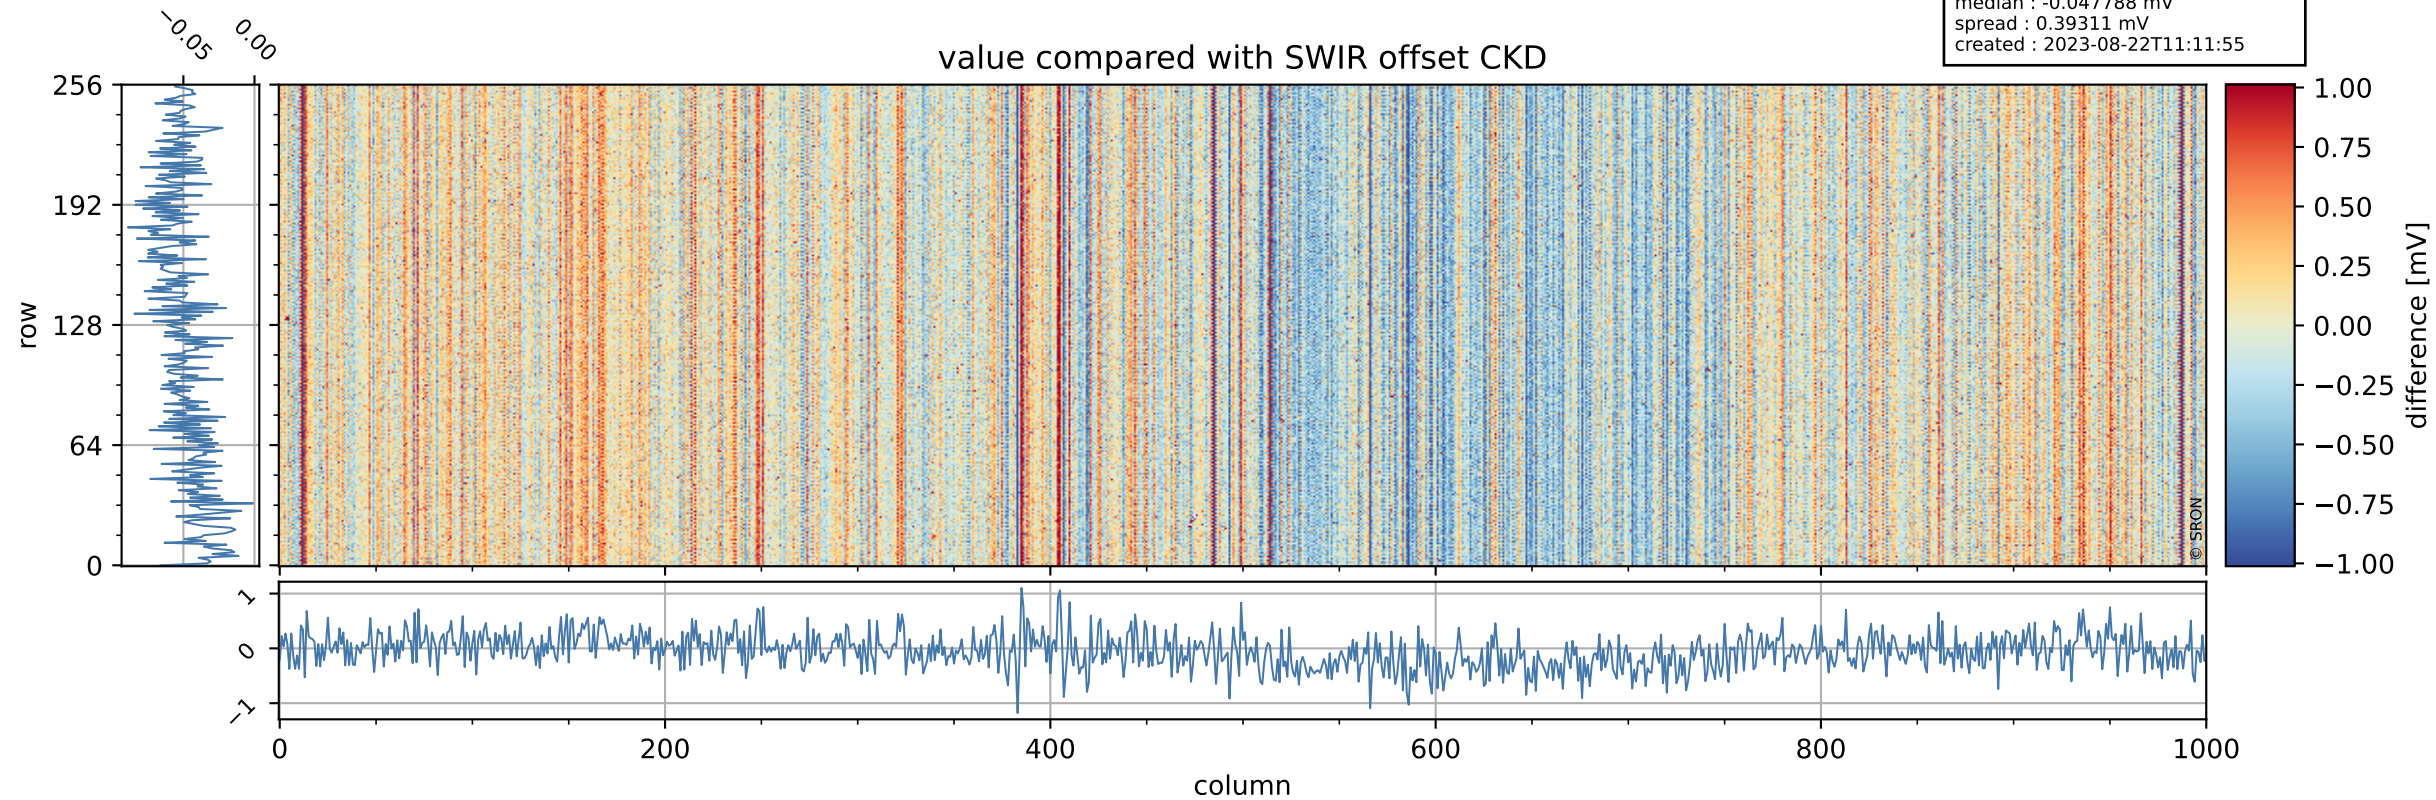

## value detector map

# Tropomi SWIR offset (beta nominal)

orbits : 18 in [19927, 19972]  
coverage : 2021-08-18 / 2021-08-21  
median : 35.158  $\mu\text{V}$   
spread : 17.382  $\mu\text{V}$   
created : 2023-08-22T11:11:55

# Tropomi SWIR offset (beta nominal)

orbits : 18 in [19927, 19972]  
coverage : 2021-08-18 / 2021-08-21  
median : -0.047788 mV  
spread : 0.39311 mV  
created : 2023-08-22T11:11:55

value compared with SWIR offset CKD

# Tropomi SWIR offset (beta nominal) ground-tracks of Sentinel-5P

orbits : 18 in [19927, 19972]  
coverage : 2021-08-18 / 2021-08-21  
created : 2023-08-22T11:11:55