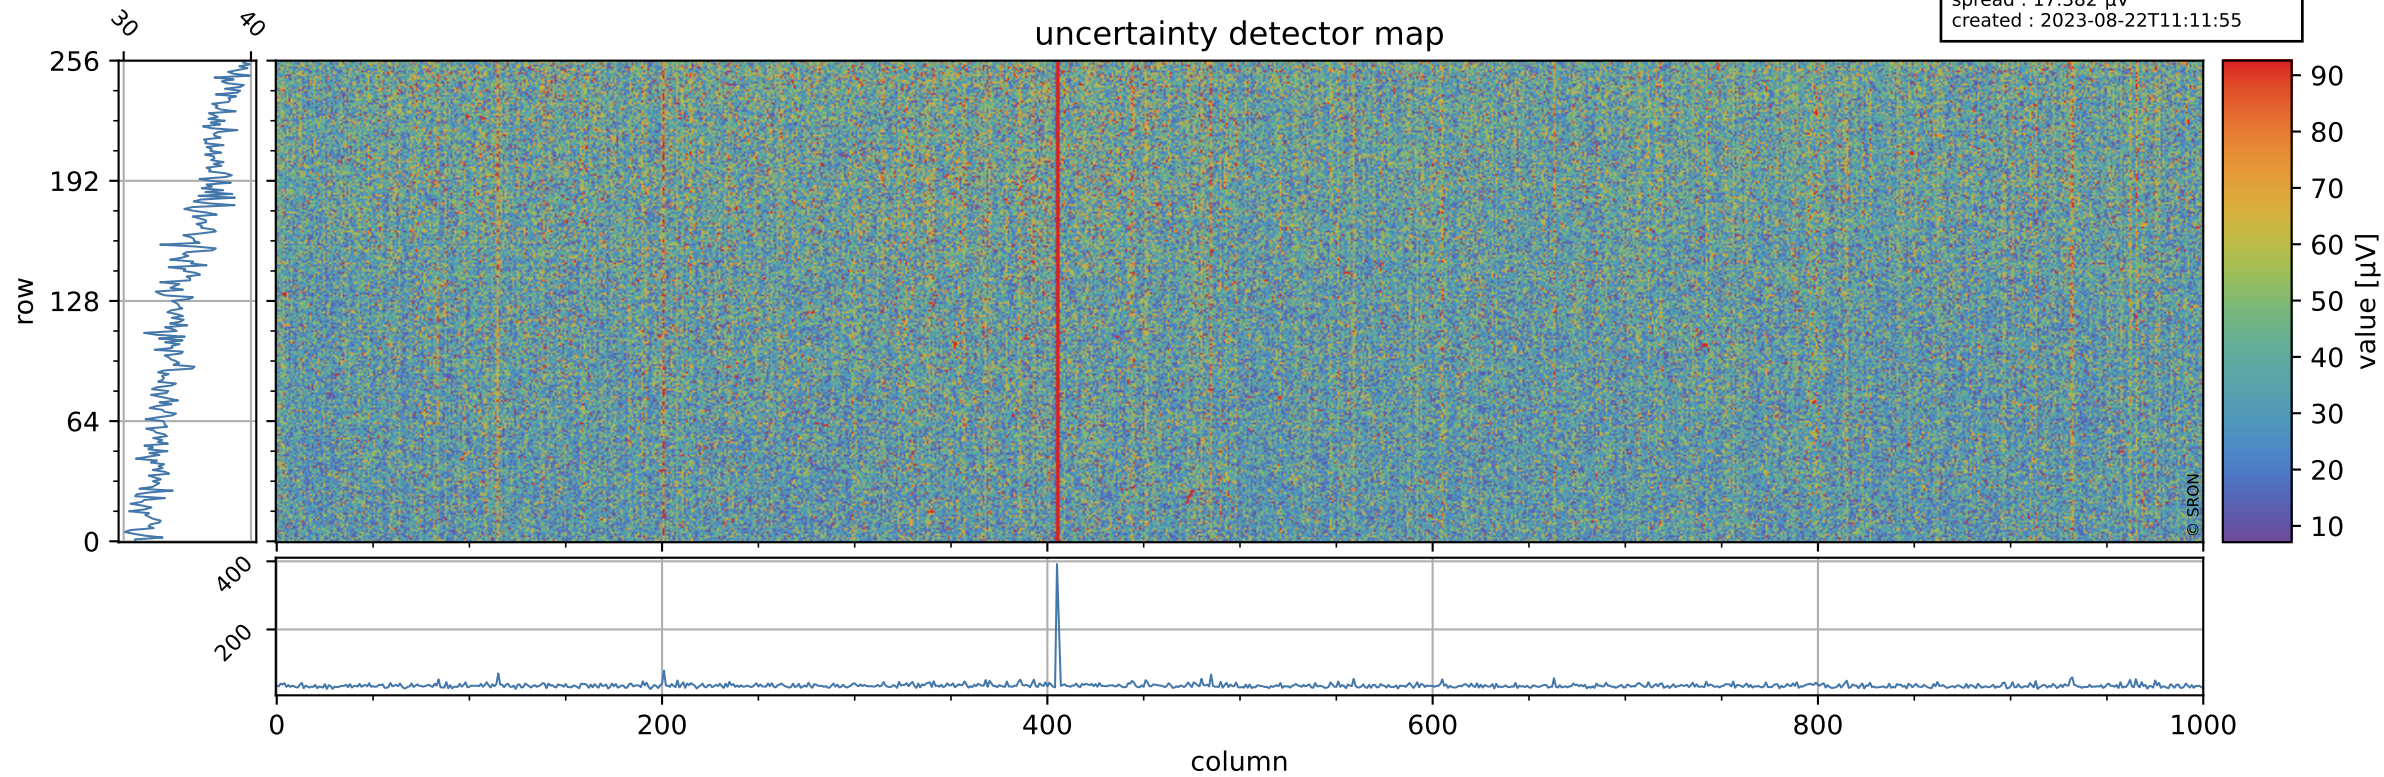

# Tropomi SWIR offset (beta nominal)

orbits : 18 in [19927, 19972]  
coverage : 2021-08-18 / 2021-08-21  
median : 0.52597 V  
spread : 0.035909 V  
created : 2023-08-22T11:11:55

## value detector map

# Tropomi SWIR offset (beta nominal)

orbits : 18 in [19927, 19972]  
coverage : 2021-08-18 / 2021-08-21  
median : 35.158  $\mu\text{V}$   
spread : 17.382  $\mu\text{V}$   
created : 2023-08-22T11:11:55

# Tropomi SWIR offset (beta nominal) ground-tracks of Sentinel-5P

orbits : 18 in [19927, 19972]  
coverage : 2021-08-18 / 2021-08-21  
created : 2023-08-22T11:11:55