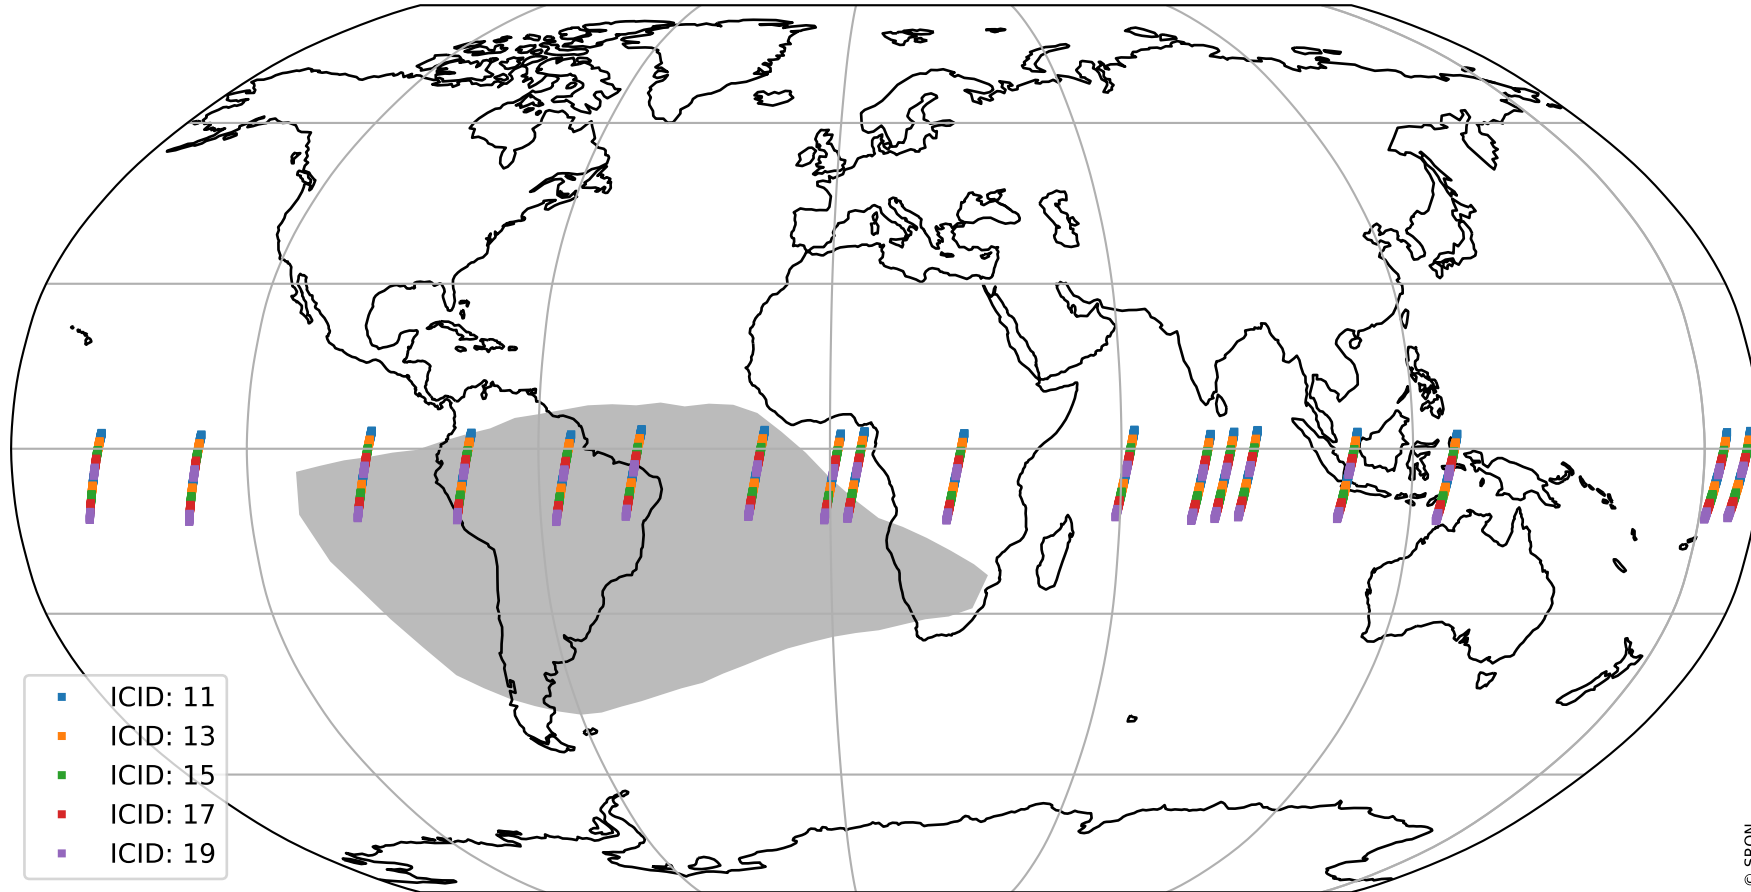

# Tropomi SWIR offset (beta nominal)

orbits : 18 in [19927, 19972]  
coverage : 2021-08-18 / 2021-08-21  
median : 35.158  $\mu\text{V}$   
spread : 17.382  $\mu\text{V}$   
created : 2023-08-22T11:11:55

# Tropomi SWIR offset (beta nominal)

orbits : 18 in [19927, 19972]  
coverage : 2021-08-18 / 2021-08-21  
median : -0.047788 mV  
spread : 0.39311 mV  
created : 2023-08-22T11:11:55

value compared with SWIR offset CKD

# Tropomi SWIR offset (beta nominal) ground-tracks of Sentinel-5P

orbits : 18 in [19927, 19972]  
coverage : 2021-08-18 / 2021-08-21  
created : 2023-08-22T11:11:55

# Tropomi SWIR offset (beta nominal)

orbits : [1867, 19972]  
coverage : 2018-02-20 / 2021-08-21  
created : 2023-08-22T11:11:56