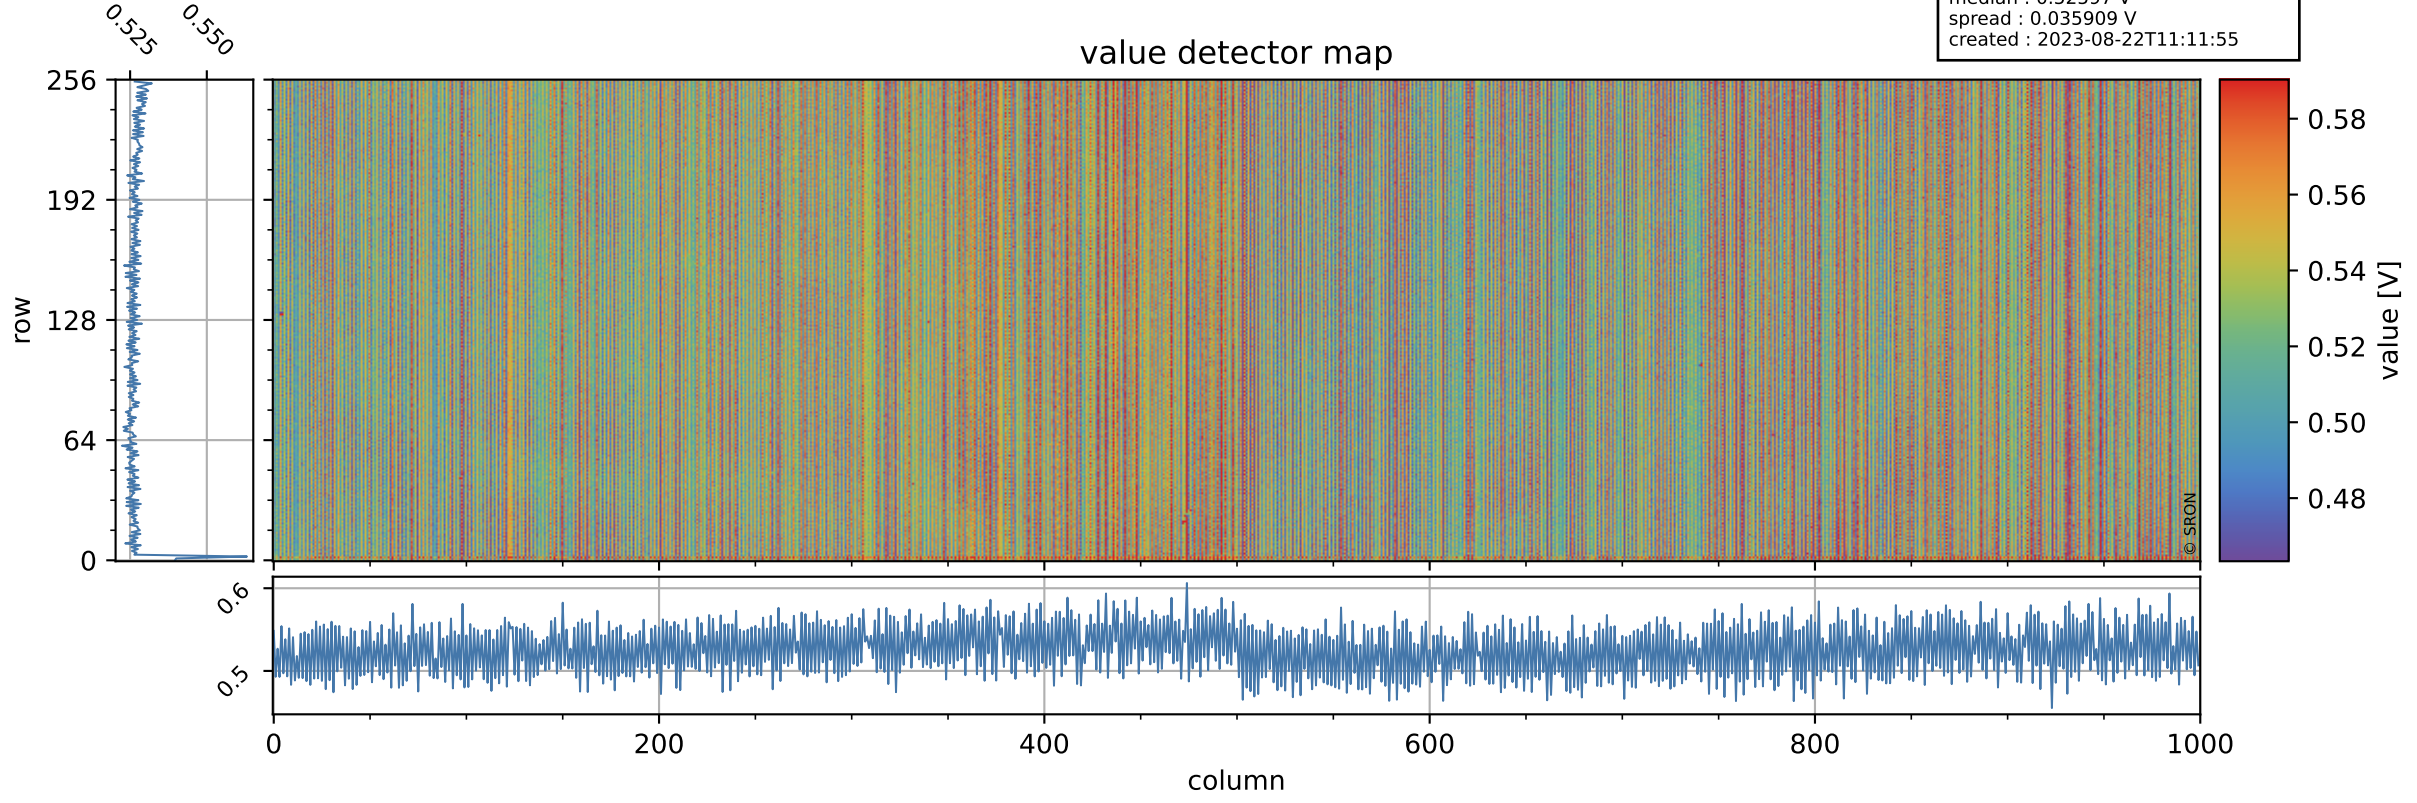

# Tropomi SWIR offset (beta nominal)

orbits : 18 in [19927, 19972]  
coverage : 2021-08-18 / 2021-08-21  
median : 0.52597 V  
spread : 0.035909 V  
created : 2023-08-22T11:11:55

## value detector map

# Tropomi SWIR offset (beta nominal)

orbits : 18 in [19927, 19972]  
coverage : 2021-08-18 / 2021-08-21  
median : 35.158  $\mu\text{V}$   
spread : 17.382  $\mu\text{V}$   
created : 2023-08-22T11:11:55

# Tropomi SWIR offset (beta nominal) ground-tracks of Sentinel-5P

orbits : 18 in [19927, 19972]  
coverage : 2021-08-18 / 2021-08-21  
created : 2023-08-22T11:11:55