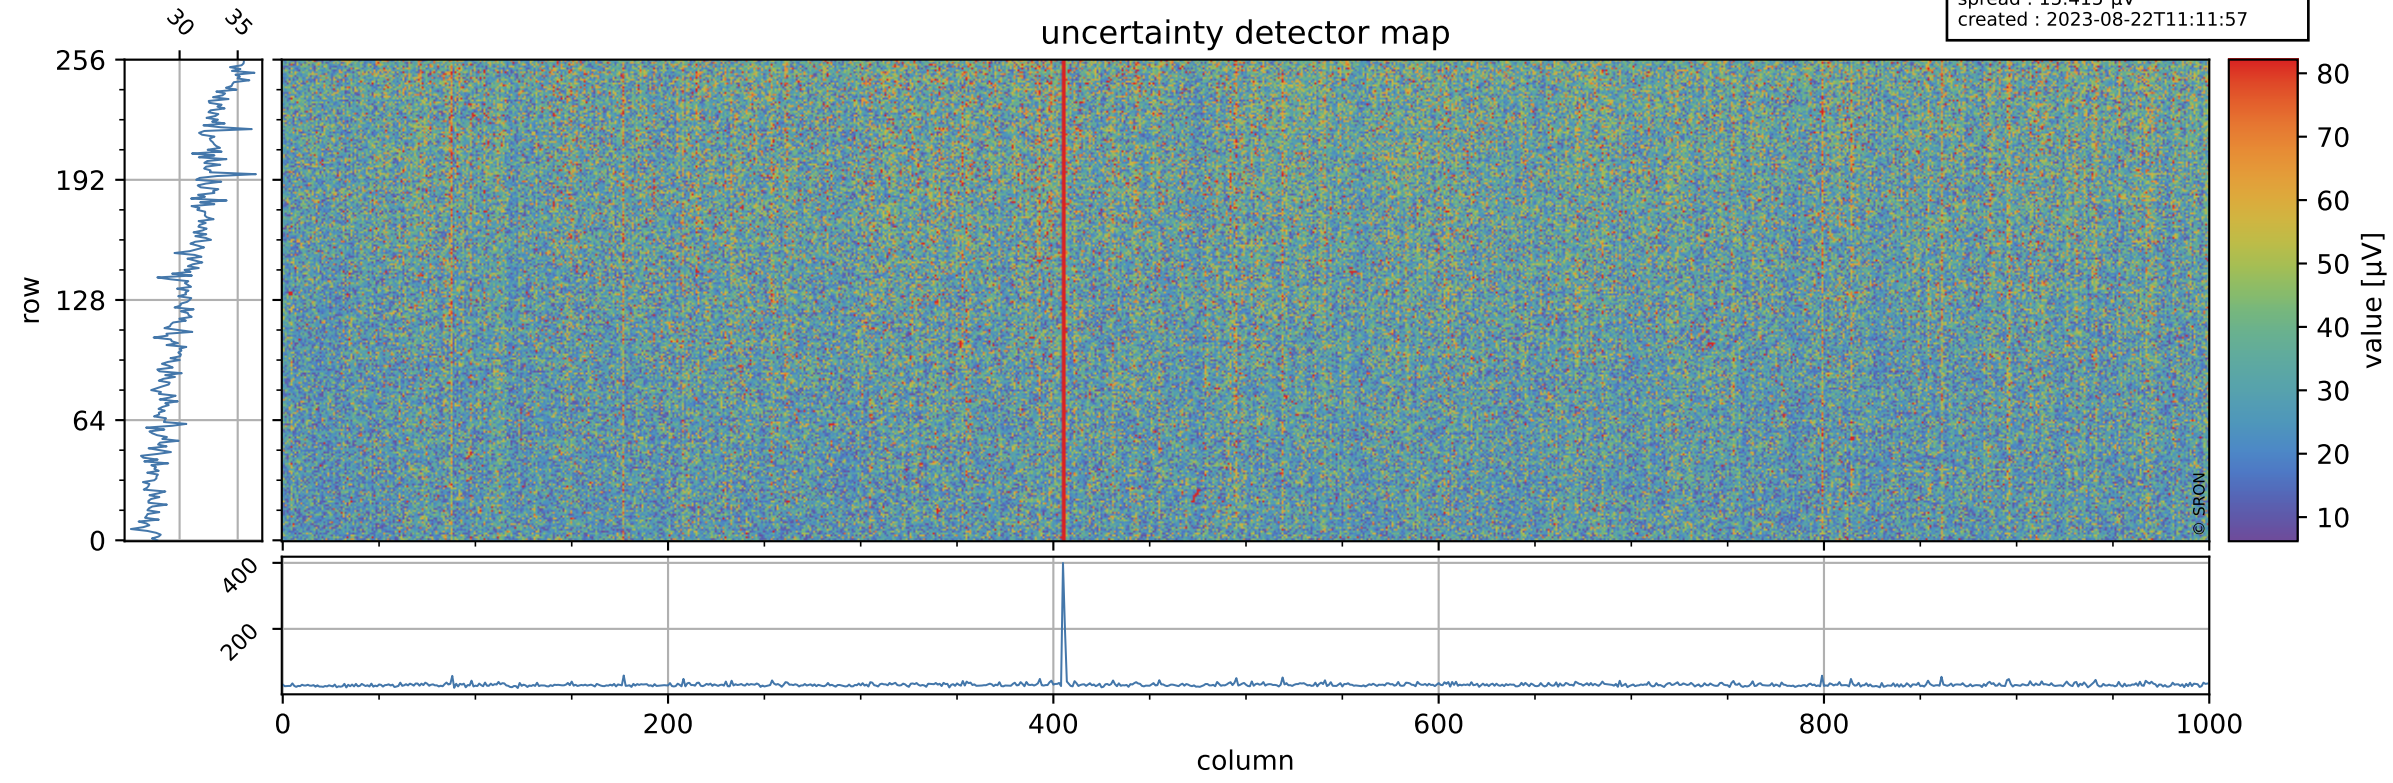

Tropomi SWIR offset (beta nominal)

orbits : 20 in [19972, 20017]
coverage : 2021-08-21 / 2021-08-24
median : 0.52597 V
spread : 0.035911 V
created : 2023-08-22T11:11:57

value detector map

Tropomi SWIR offset (beta nominal)

orbits : 20 in [19972, 20017]
coverage : 2021-08-21 / 2021-08-24
median : 30.847 μV
spread : 15.415 μV
created : 2023-08-22T11:11:57

Tropomi SWIR offset (beta nominal)

orbits : 20 in [19972, 20017]
coverage : 2021-08-21 / 2021-08-24
median : -0.040772 mV
spread : 0.3941 mV
created : 2023-08-22T11:11:57

value compared with SWIR offset CKD

Tropomi SWIR offset (beta nominal) ground-tracks of Sentinel-5P

orbits : 20 in [19972, 20017]
coverage : 2021-08-21 / 2021-08-24
created : 2023-08-22T11:11:58

Tropomi SWIR offset (beta nominal)

orbits : [1867, 20017]
coverage : 2018-02-20 / 2021-08-24
created : 2023-08-22T11:11:58

trend of detector median & temperatures