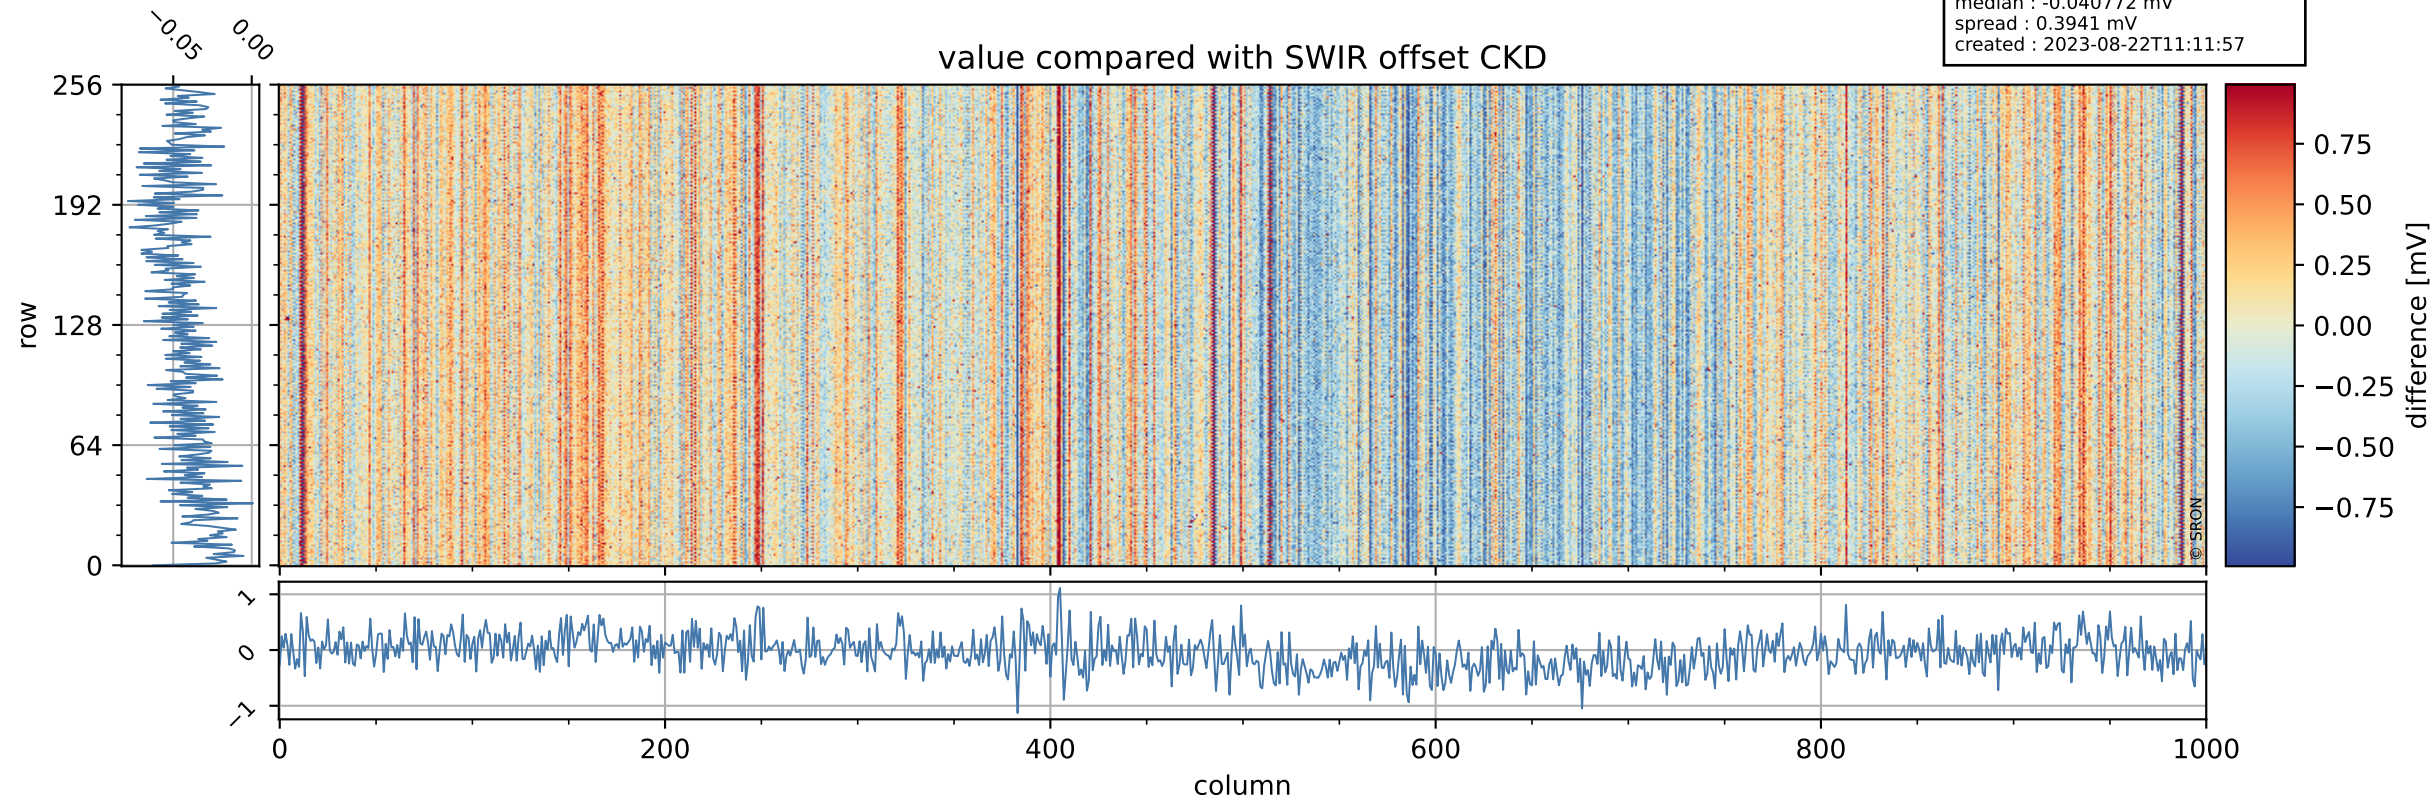

Tropomi SWIR offset (beta nominal)

orbits : 20 in [19972, 20017]
coverage : 2021-08-21 / 2021-08-24
median : 0.52597 V
spread : 0.035911 V
created : 2023-08-22T11:11:57

value detector map

Tropomi SWIR offset (beta nominal)

orbits : 20 in [19972, 20017]
coverage : 2021-08-21 / 2021-08-24
median : 30.847 μV
spread : 15.415 μV
created : 2023-08-22T11:11:57

Tropomi SWIR offset (beta nominal)

orbits : 20 in [19972, 20017]
coverage : 2021-08-21 / 2021-08-24
median : -0.040772 mV
spread : 0.3941 mV
created : 2023-08-22T11:11:57

value compared with SWIR offset CKD

Tropomi SWIR offset (beta nominal) ground-tracks of Sentinel-5P

orbits : 20 in [19972, 20017]
coverage : 2021-08-21 / 2021-08-24
created : 2023-08-22T11:11:58

Tropomi SWIR offset (beta nominal)

orbits : [1867, 20017]
coverage : 2018-02-20 / 2021-08-24
created : 2023-08-22T11:11:58

trend of detector median & temperatures