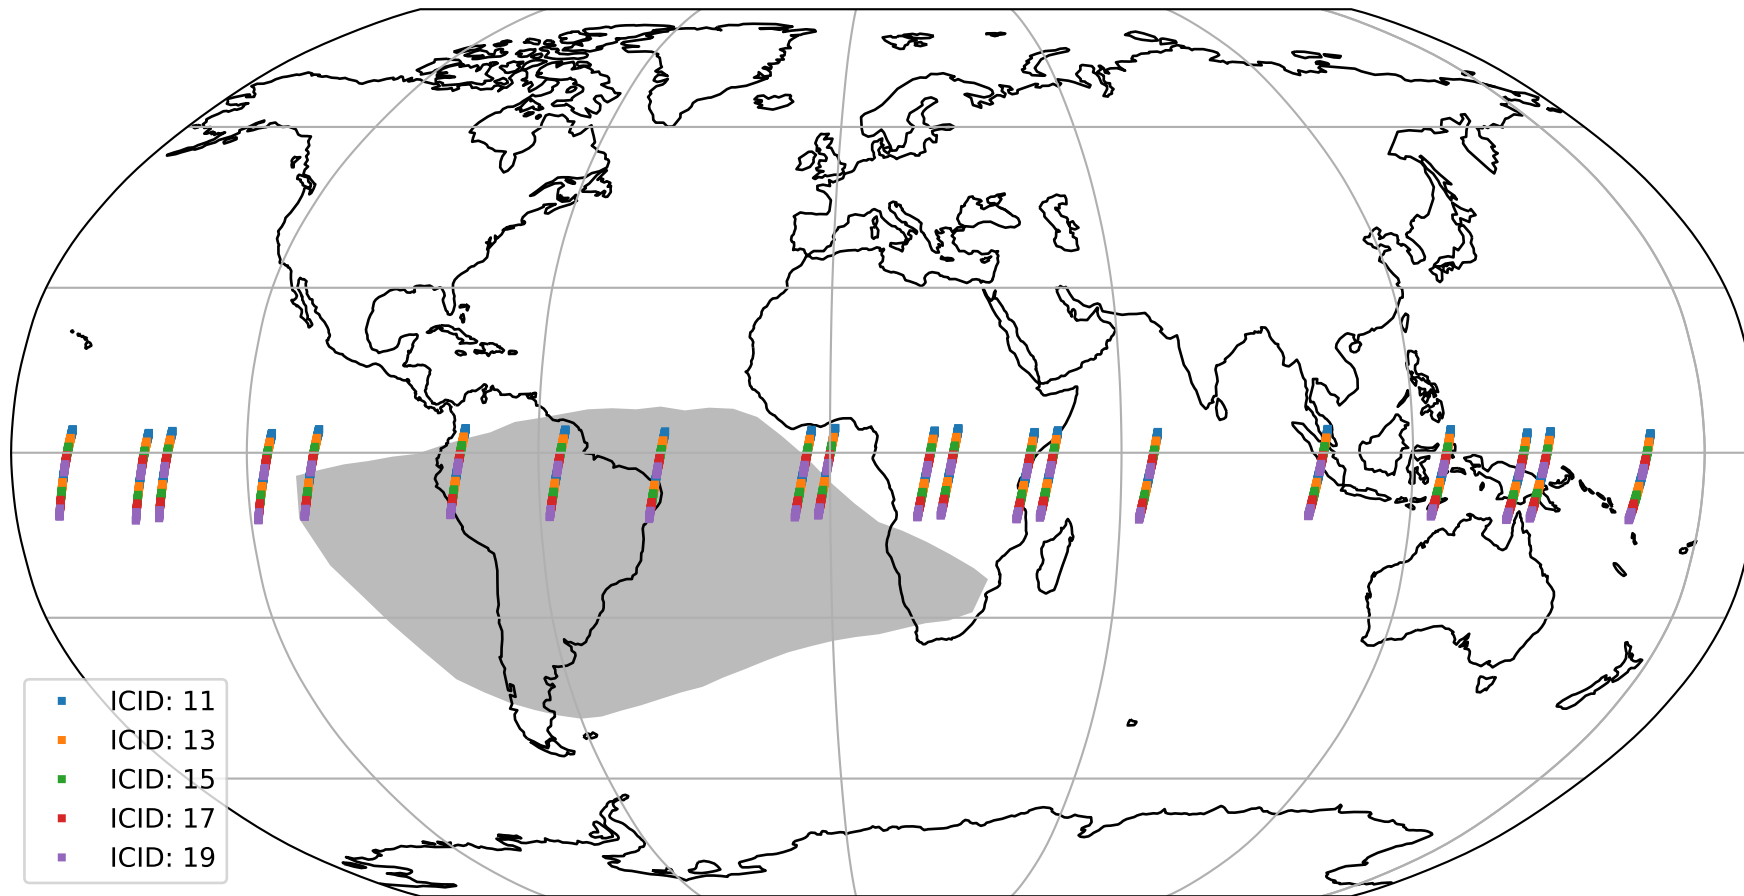

Tropomi SWIR offset (beta nominal)

orbits : 20 in [19972, 20017]
coverage : 2021-08-21 / 2021-08-24
median : 0.52597 V
spread : 0.035911 V
created : 2023-08-22T11:11:57

value detector map

Tropomi SWIR offset (beta nominal)

orbits : 20 in [19972, 20017]
coverage : 2021-08-21 / 2021-08-24
median : 30.847 μV
spread : 15.415 μV
created : 2023-08-22T11:11:57

Tropomi SWIR offset (beta nominal)

orbits : 20 in [19972, 20017]
coverage : 2021-08-21 / 2021-08-24
median : -0.040772 mV
spread : 0.3941 mV
created : 2023-08-22T11:11:57

value compared with SWIR offset CKD

Tropomi SWIR offset (beta nominal) ground-tracks of Sentinel-5P

orbits : 20 in [19972, 20017]
coverage : 2021-08-21 / 2021-08-24
created : 2023-08-22T11:11:58

Tropomi SWIR offset (beta nominal)

orbits : [1867, 20017]
coverage : 2018-02-20 / 2021-08-24
created : 2023-08-22T11:11:58

trend of detector median & temperatures