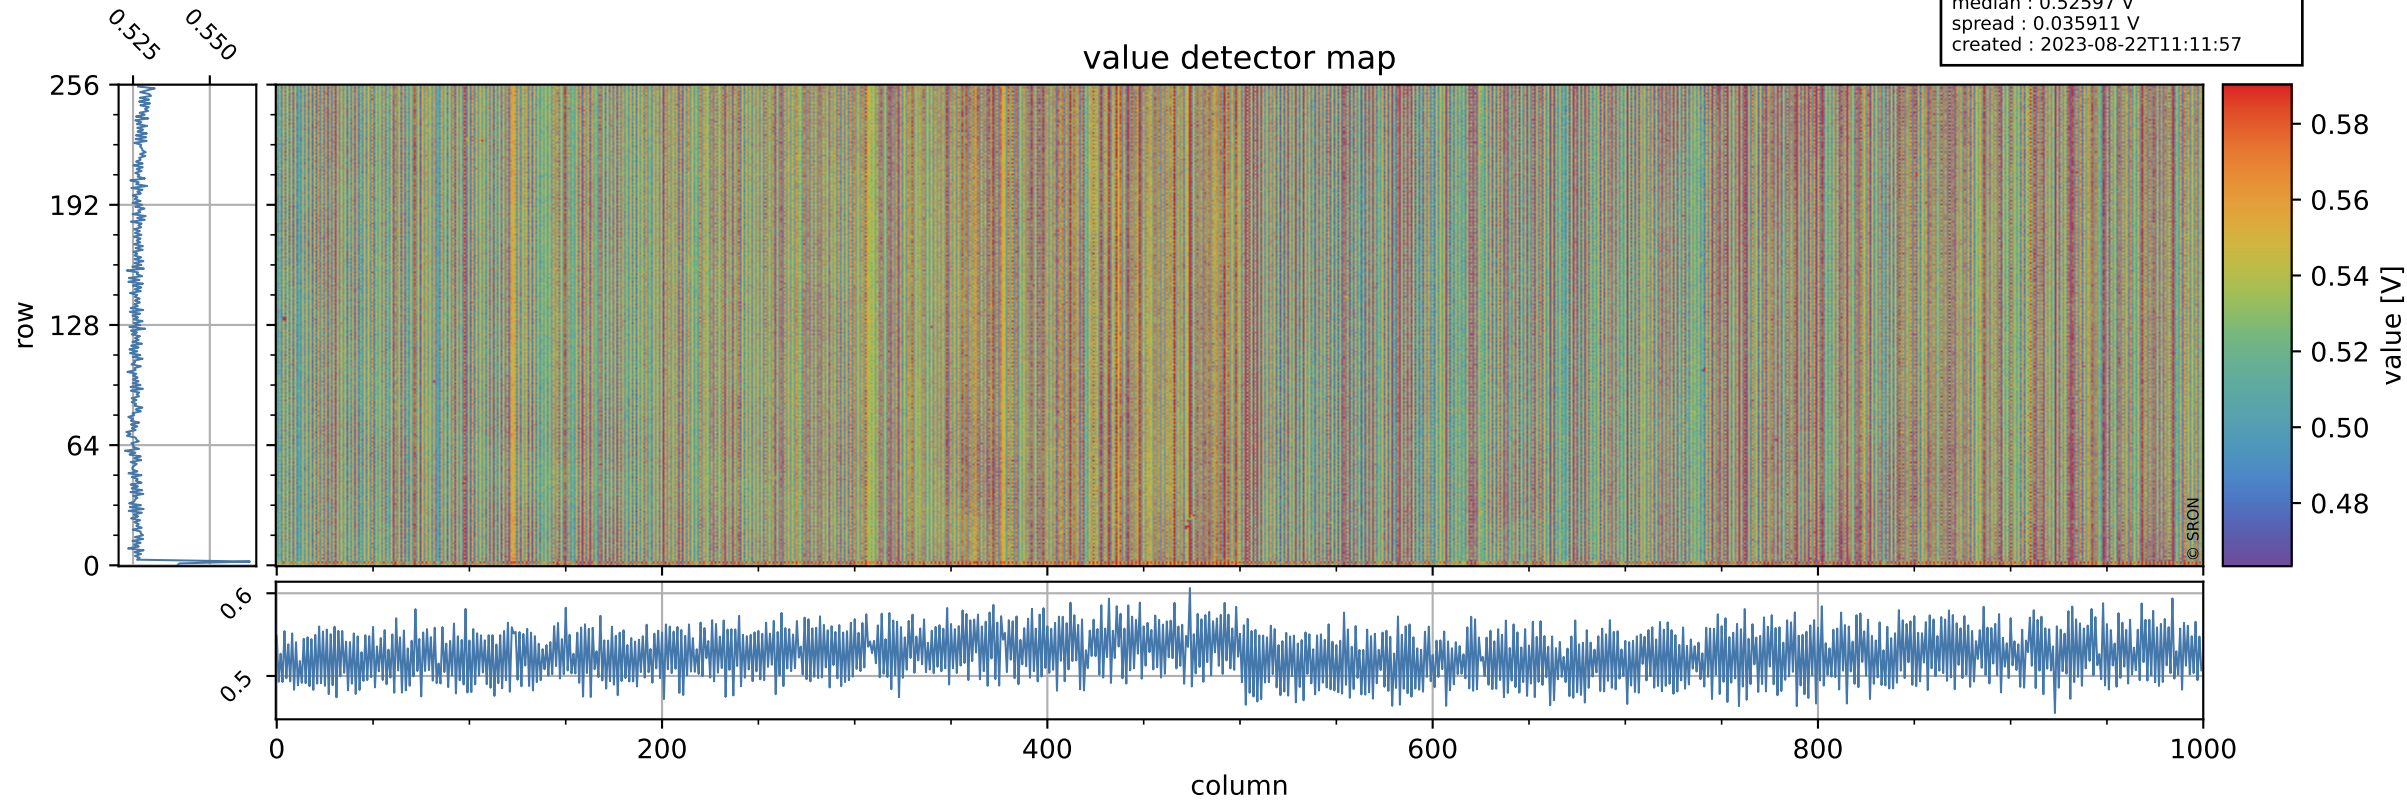

Tropomi SWIR offset (beta nominal)

orbits : 20 in [19972, 20017]
coverage : 2021-08-21 / 2021-08-24
median : 0.52597 V
spread : 0.035911 V
created : 2023-08-22T11:11:57

value detector map

Tropomi SWIR offset (beta nominal)

orbits : 20 in [19972, 20017]
coverage : 2021-08-21 / 2021-08-24
median : 30.847 μV
spread : 15.415 μV
created : 2023-08-22T11:11:57

Tropomi SWIR offset (beta nominal)

orbits : 20 in [19972, 20017]
coverage : 2021-08-21 / 2021-08-24
median : -0.040772 mV
spread : 0.3941 mV
created : 2023-08-22T11:11:57

value compared with SWIR offset CKD

Tropomi SWIR offset (beta nominal) ground-tracks of Sentinel-5P

orbits : 20 in [19972, 20017]
coverage : 2021-08-21 / 2021-08-24
created : 2023-08-22T11:11:58

Tropomi SWIR offset (beta nominal)

orbits : [1867, 20017]
coverage : 2018-02-20 / 2021-08-24
created : 2023-08-22T11:11:58

trend of detector median & temperatures