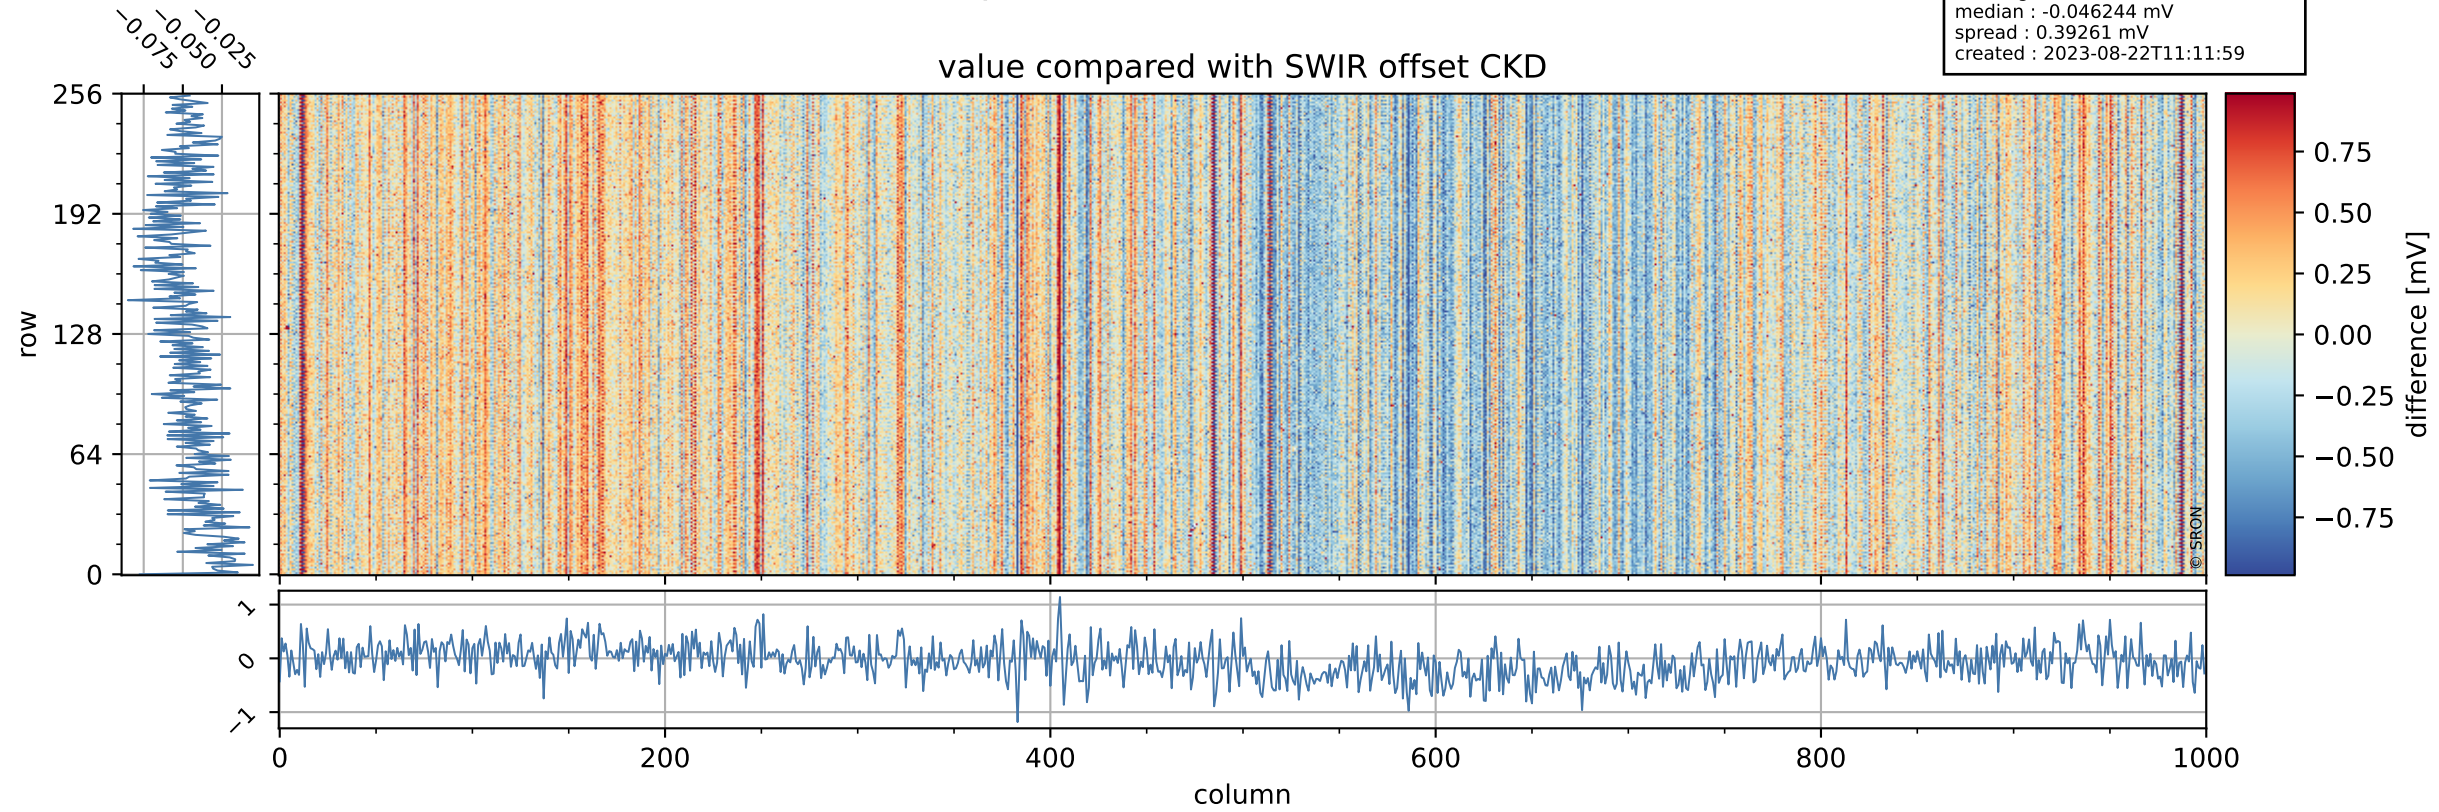

Tropomi SWIR offset (beta nominal)

orbits : 19 in [20017, 20062]
coverage : 2021-08-24 / 2021-08-27
median : 0.52597 V
spread : 0.035913 V
created : 2023-08-22T11:11:59

value detector map

Tropomi SWIR offset (beta nominal)

orbits : 19 in [20017, 20062]
coverage : 2021-08-24 / 2021-08-27
median : 29.24 μV
spread : 14.668 μV
created : 2023-08-22T11:11:59

Tropomi SWIR offset (beta nominal)

orbits : 19 in [20017, 20062]
coverage : 2021-08-24 / 2021-08-27
median : -0.046244 mV
spread : 0.39261 mV
created : 2023-08-22T11:11:59

value compared with SWIR offset CKD

Tropomi SWIR offset (beta nominal) ground-tracks of Sentinel-5P

orbits : 19 in [20017, 20062]
coverage : 2021-08-24 / 2021-08-27
created : 2023-08-22T11:12:00

Tropomi SWIR offset (beta nominal)

orbits : [1867, 20062]
coverage : 2018-02-20 / 2021-08-27
created : 2023-08-22T11:12:00

trend of detector median & temperatures