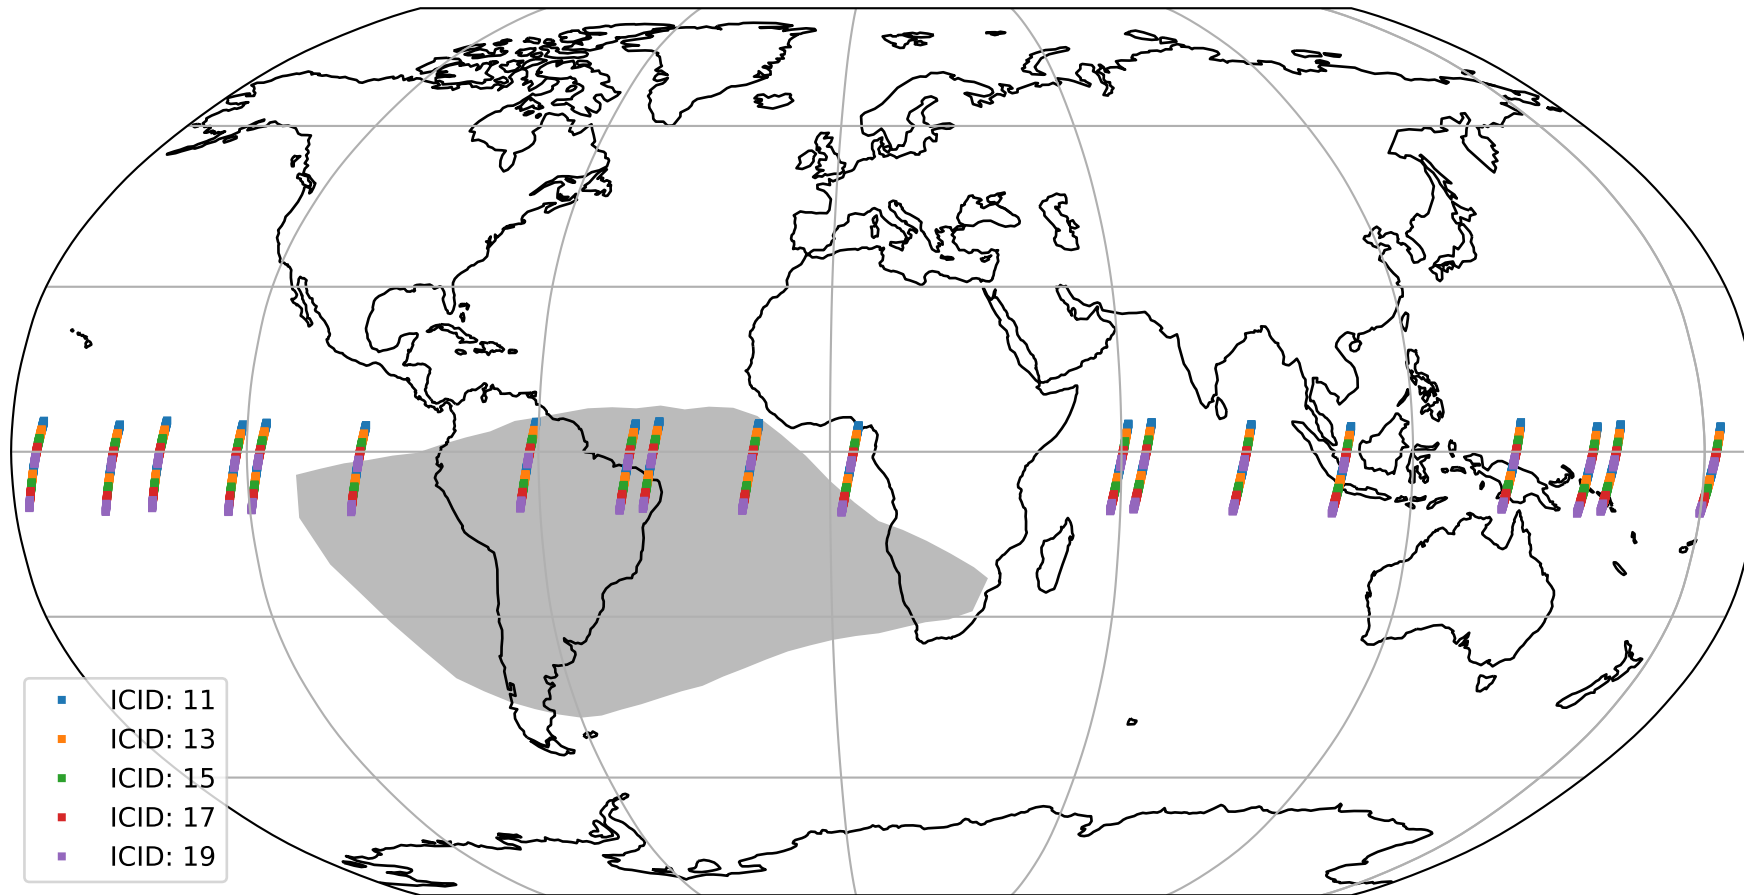

Tropomi SWIR offset (beta nominal)

orbits : 19 in [20017, 20062]
coverage : 2021-08-24 / 2021-08-27
median : 0.52597 V
spread : 0.035913 V
created : 2023-08-22T11:11:59

value detector map

Tropomi SWIR offset (beta nominal)

orbits : 19 in [20017, 20062]
coverage : 2021-08-24 / 2021-08-27
median : 29.24 μV
spread : 14.668 μV
created : 2023-08-22T11:11:59

Tropomi SWIR offset (beta nominal)

orbits : 19 in [20017, 20062]
coverage : 2021-08-24 / 2021-08-27
median : -0.046244 mV
spread : 0.39261 mV
created : 2023-08-22T11:11:59

value compared with SWIR offset CKD

Tropomi SWIR offset (beta nominal) ground-tracks of Sentinel-5P

orbits : 19 in [20017, 20062]
coverage : 2021-08-24 / 2021-08-27
created : 2023-08-22T11:12:00

Tropomi SWIR offset (beta nominal)

orbits : [1867, 20062]
coverage : 2018-02-20 / 2021-08-27
created : 2023-08-22T11:12:00

trend of detector median & temperatures