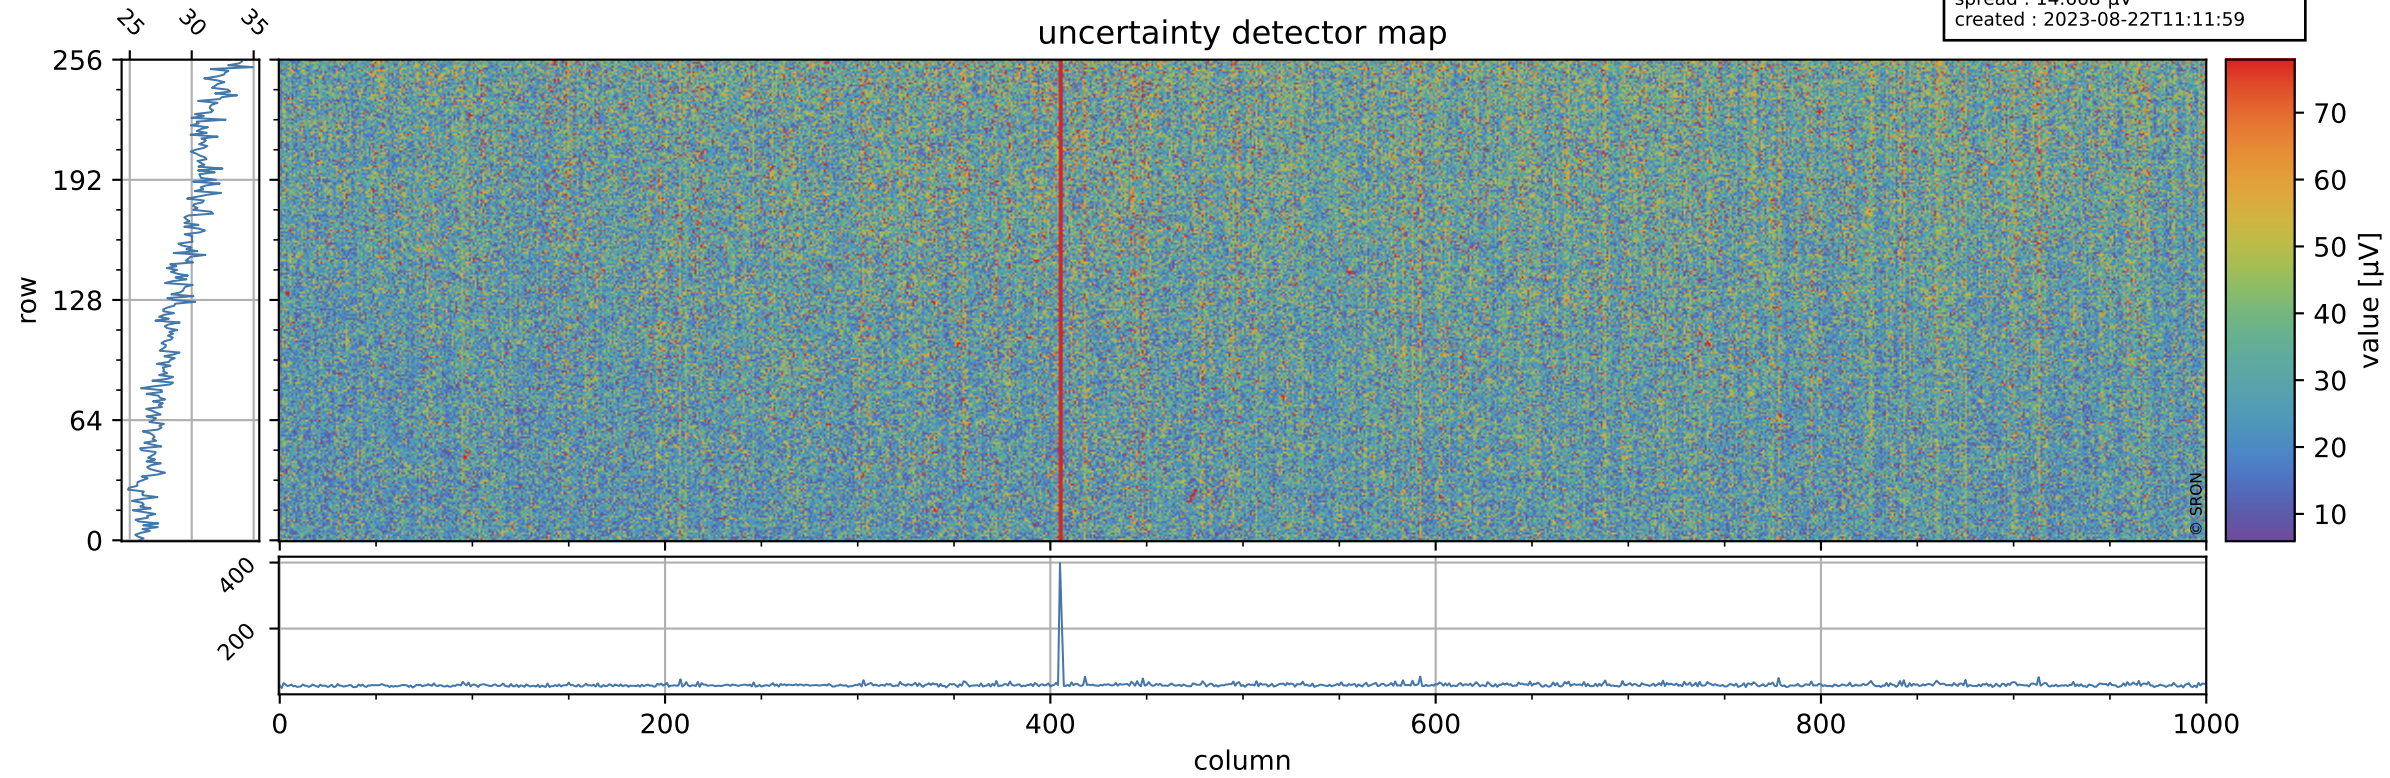

Tropomi SWIR offset (beta nominal)

orbits : 19 in [20017, 20062]
coverage : 2021-08-24 / 2021-08-27
median : 0.52597 V
spread : 0.035913 V
created : 2023-08-22T11:11:59

value detector map

Tropomi SWIR offset (beta nominal)

orbits : 19 in [20017, 20062]
coverage : 2021-08-24 / 2021-08-27
median : 29.24 μV
spread : 14.668 μV
created : 2023-08-22T11:11:59

Tropomi SWIR offset (beta nominal)

orbits : 19 in [20017, 20062]
coverage : 2021-08-24 / 2021-08-27
median : -0.046244 mV
spread : 0.39261 mV
created : 2023-08-22T11:11:59

value compared with SWIR offset CKD

Tropomi SWIR offset (beta nominal) ground-tracks of Sentinel-5P

orbits : 19 in [20017, 20062]
coverage : 2021-08-24 / 2021-08-27
created : 2023-08-22T11:12:00

Tropomi SWIR offset (beta nominal)

orbits : [1867, 20062]
coverage : 2018-02-20 / 2021-08-27
created : 2023-08-22T11:12:00

trend of detector median & temperatures