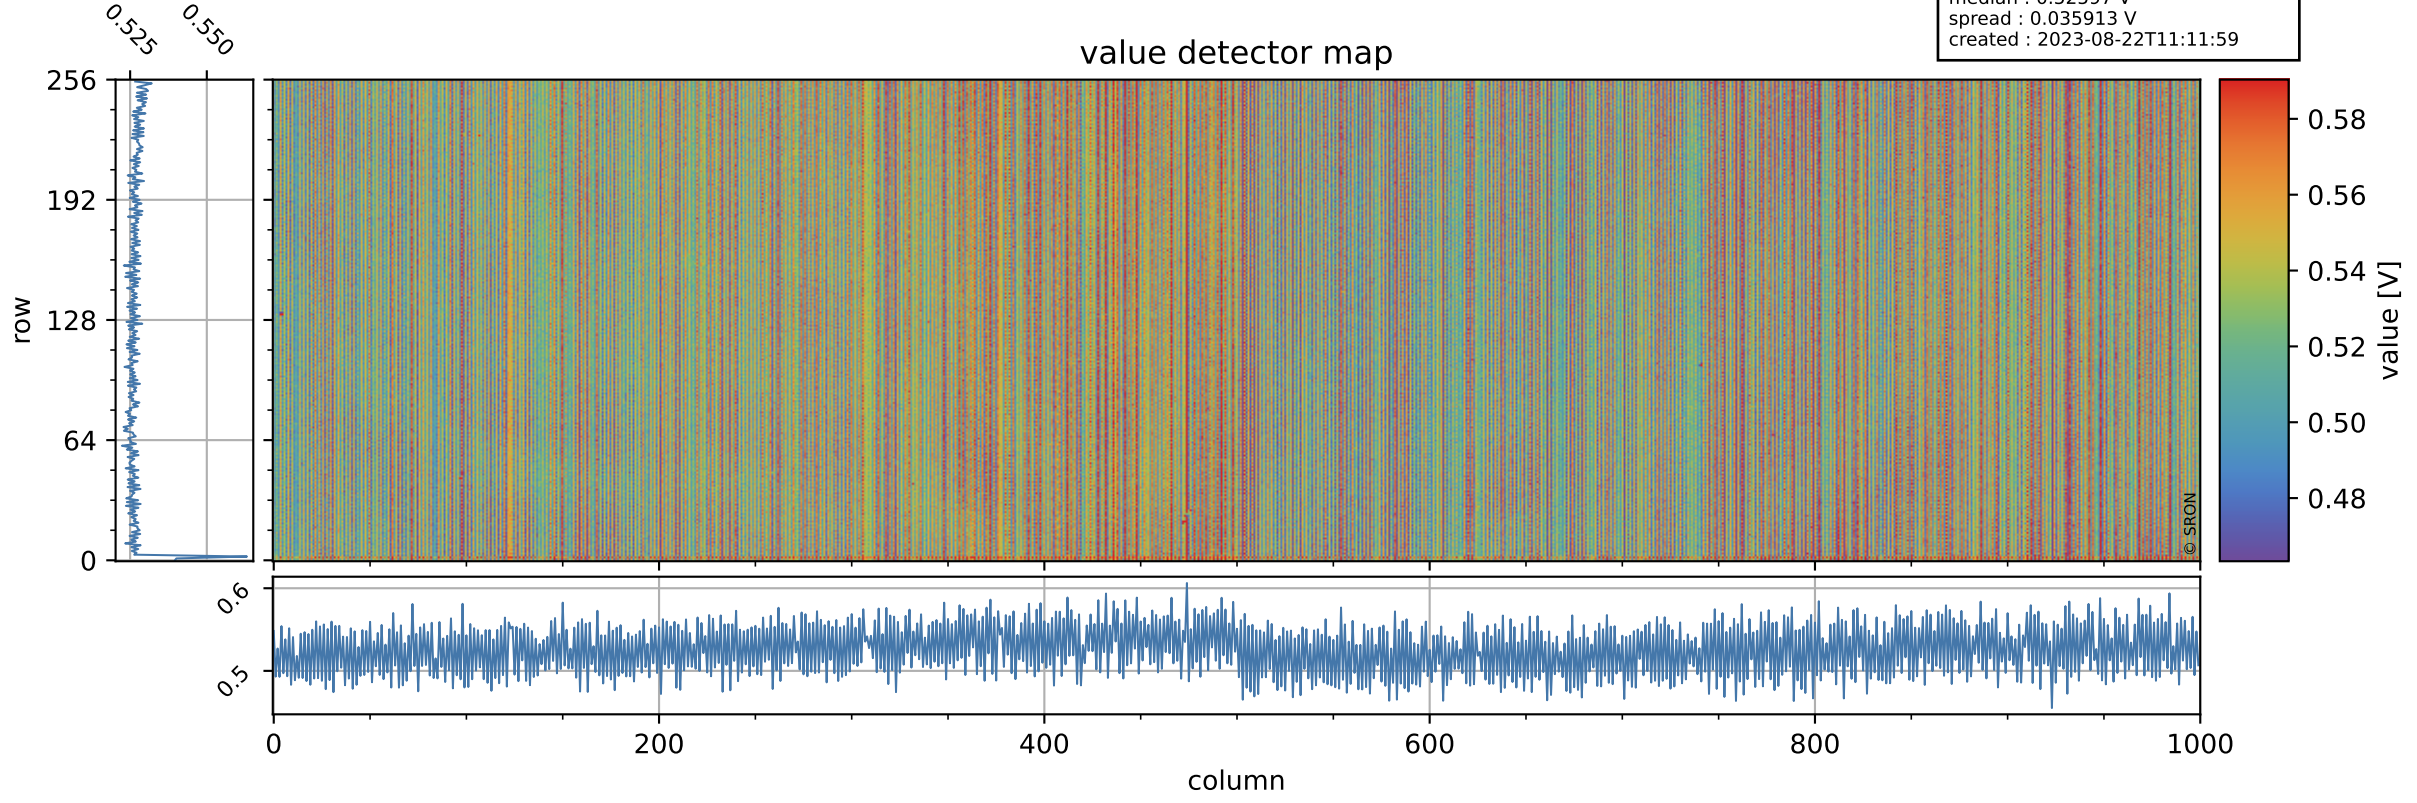

Tropomi SWIR offset (beta nominal)

orbits : 19 in [20017, 20062]
coverage : 2021-08-24 / 2021-08-27
median : 0.52597 V
spread : 0.035913 V
created : 2023-08-22T11:11:59

value detector map

Tropomi SWIR offset (beta nominal)

orbits : 19 in [20017, 20062]
coverage : 2021-08-24 / 2021-08-27
median : 29.24 μV
spread : 14.668 μV
created : 2023-08-22T11:11:59

Tropomi SWIR offset (beta nominal)

orbits : 19 in [20017, 20062]
coverage : 2021-08-24 / 2021-08-27
median : -0.046244 mV
spread : 0.39261 mV
created : 2023-08-22T11:11:59

value compared with SWIR offset CKD

Tropomi SWIR offset (beta nominal) ground-tracks of Sentinel-5P

orbits : 19 in [20017, 20062]
coverage : 2021-08-24 / 2021-08-27
created : 2023-08-22T11:12:00

Tropomi SWIR offset (beta nominal)

orbits : [1867, 20062]
coverage : 2018-02-20 / 2021-08-27
created : 2023-08-22T11:12:00

trend of detector median & temperatures