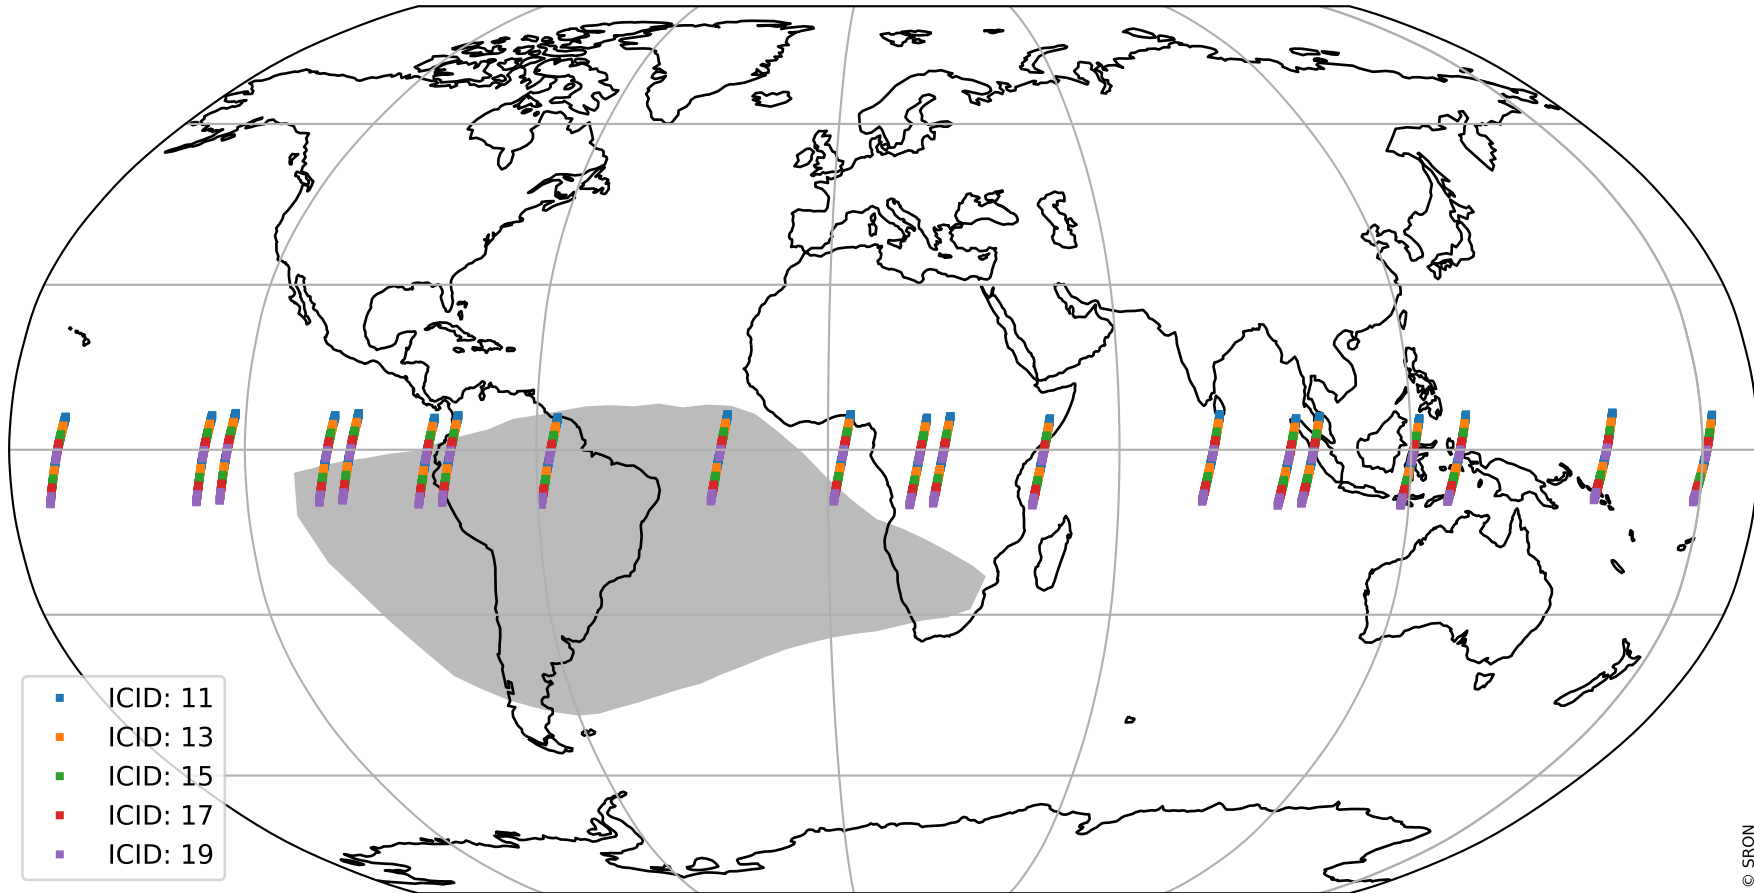

Tropomi SWIR offset (beta nominal)

orbits : 20 in [20062, 20107]
coverage : 2021-08-27 / 2021-08-30
median : 0.52599 V
spread : 0.035912 V
created : 2023-08-22T11:12:01

value detector map

Tropomi SWIR offset (beta nominal)

orbits : 20 in [20062, 20107]
coverage : 2021-08-27 / 2021-08-30
median : 28.503 μV
spread : 14.289 μV
created : 2023-08-22T11:12:01

Tropomi SWIR offset (beta nominal)

orbits : 20 in [20062, 20107]
coverage : 2021-08-27 / 2021-08-30
median : -0.027608 mV
spread : 0.39259 mV
created : 2023-08-22T11:12:02

value compared with SWIR offset CKD

Tropomi SWIR offset (beta nominal) ground-tracks of Sentinel-5P

orbits : 20 in [20062, 20107]
coverage : 2021-08-27 / 2021-08-30
created : 2023-08-22T11:12:02

Tropomi SWIR offset (beta nominal)

orbits : [1867, 20107]
coverage : 2018-02-20 / 2021-08-30
created : 2023-08-22T11:12:02

trend of detector median & temperatures