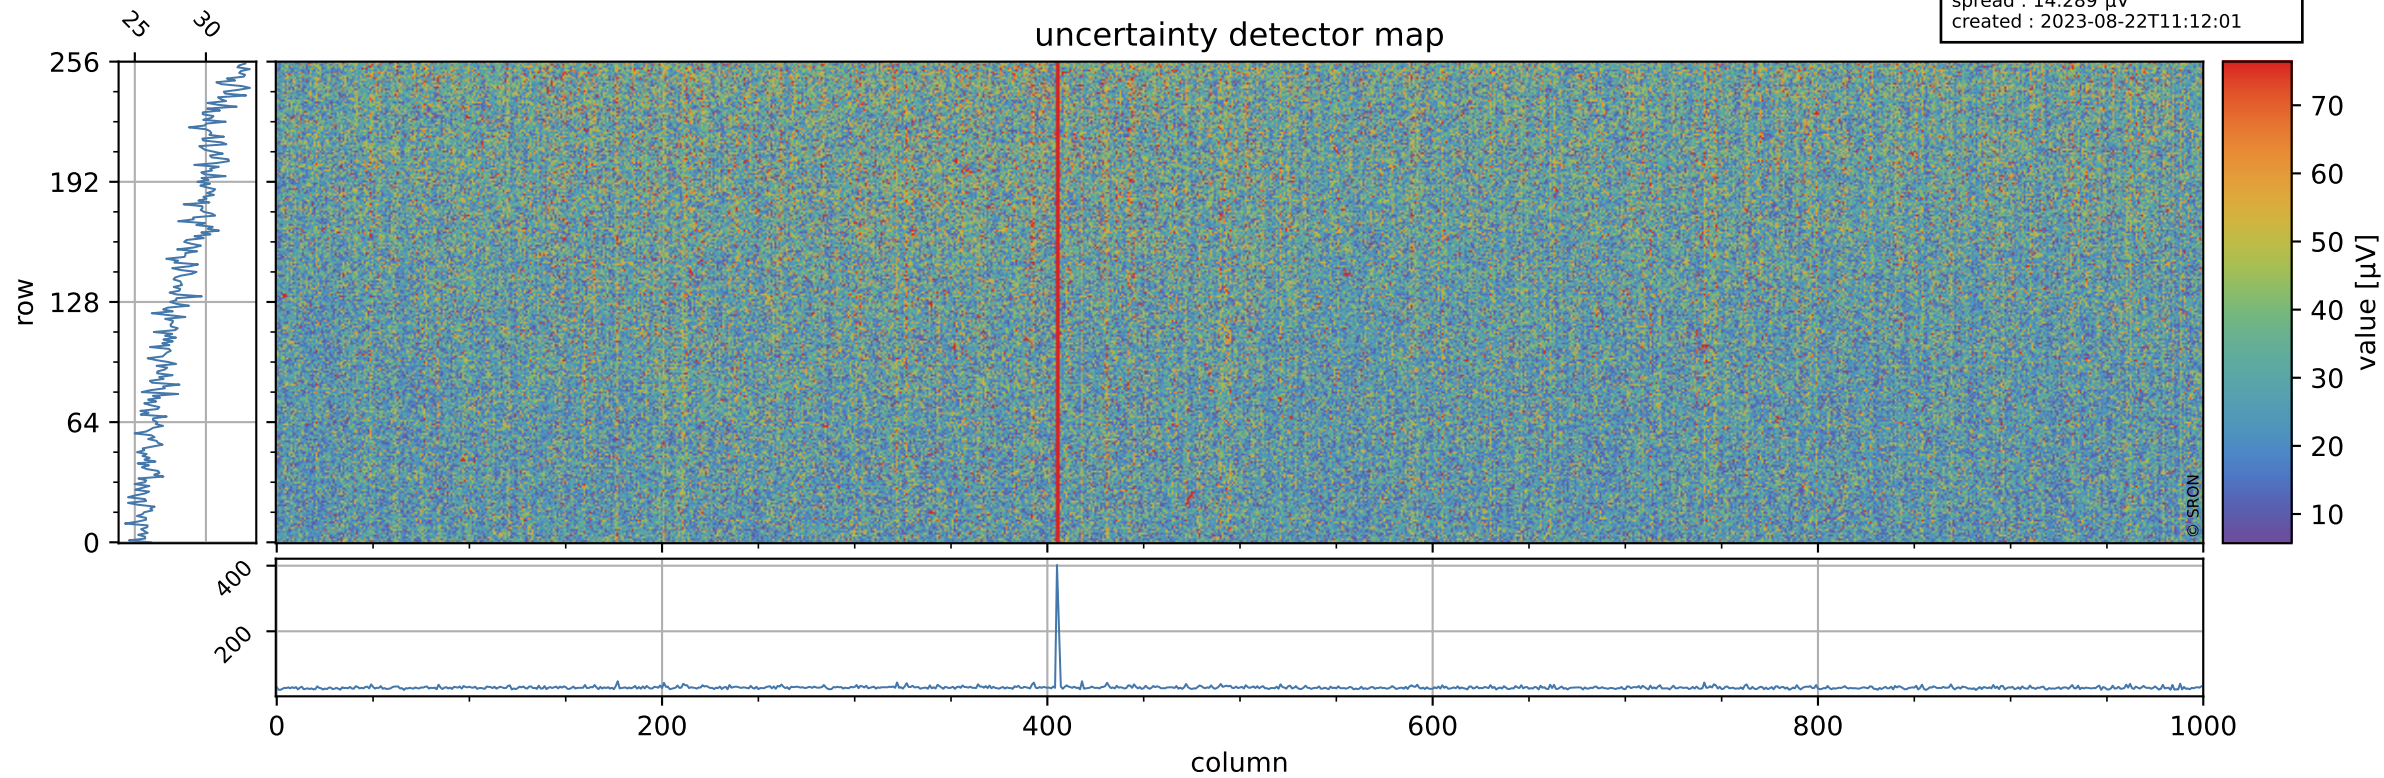

Tropomi SWIR offset (beta nominal)

orbits : 20 in [20062, 20107]
coverage : 2021-08-27 / 2021-08-30
median : 0.52599 V
spread : 0.035912 V
created : 2023-08-22T11:12:01

value detector map

Tropomi SWIR offset (beta nominal)

orbits : 20 in [20062, 20107]
coverage : 2021-08-27 / 2021-08-30
median : 28.503 μV
spread : 14.289 μV
created : 2023-08-22T11:12:01

Tropomi SWIR offset (beta nominal)

orbits : 20 in [20062, 20107]
coverage : 2021-08-27 / 2021-08-30
median : -0.027608 mV
spread : 0.39259 mV
created : 2023-08-22T11:12:02

value compared with SWIR offset CKD

Tropomi SWIR offset (beta nominal) ground-tracks of Sentinel-5P

orbits : 20 in [20062, 20107]
coverage : 2021-08-27 / 2021-08-30
created : 2023-08-22T11:12:02

Tropomi SWIR offset (beta nominal)

orbits : [1867, 20107]
coverage : 2018-02-20 / 2021-08-30
created : 2023-08-22T11:12:02

trend of detector median & temperatures