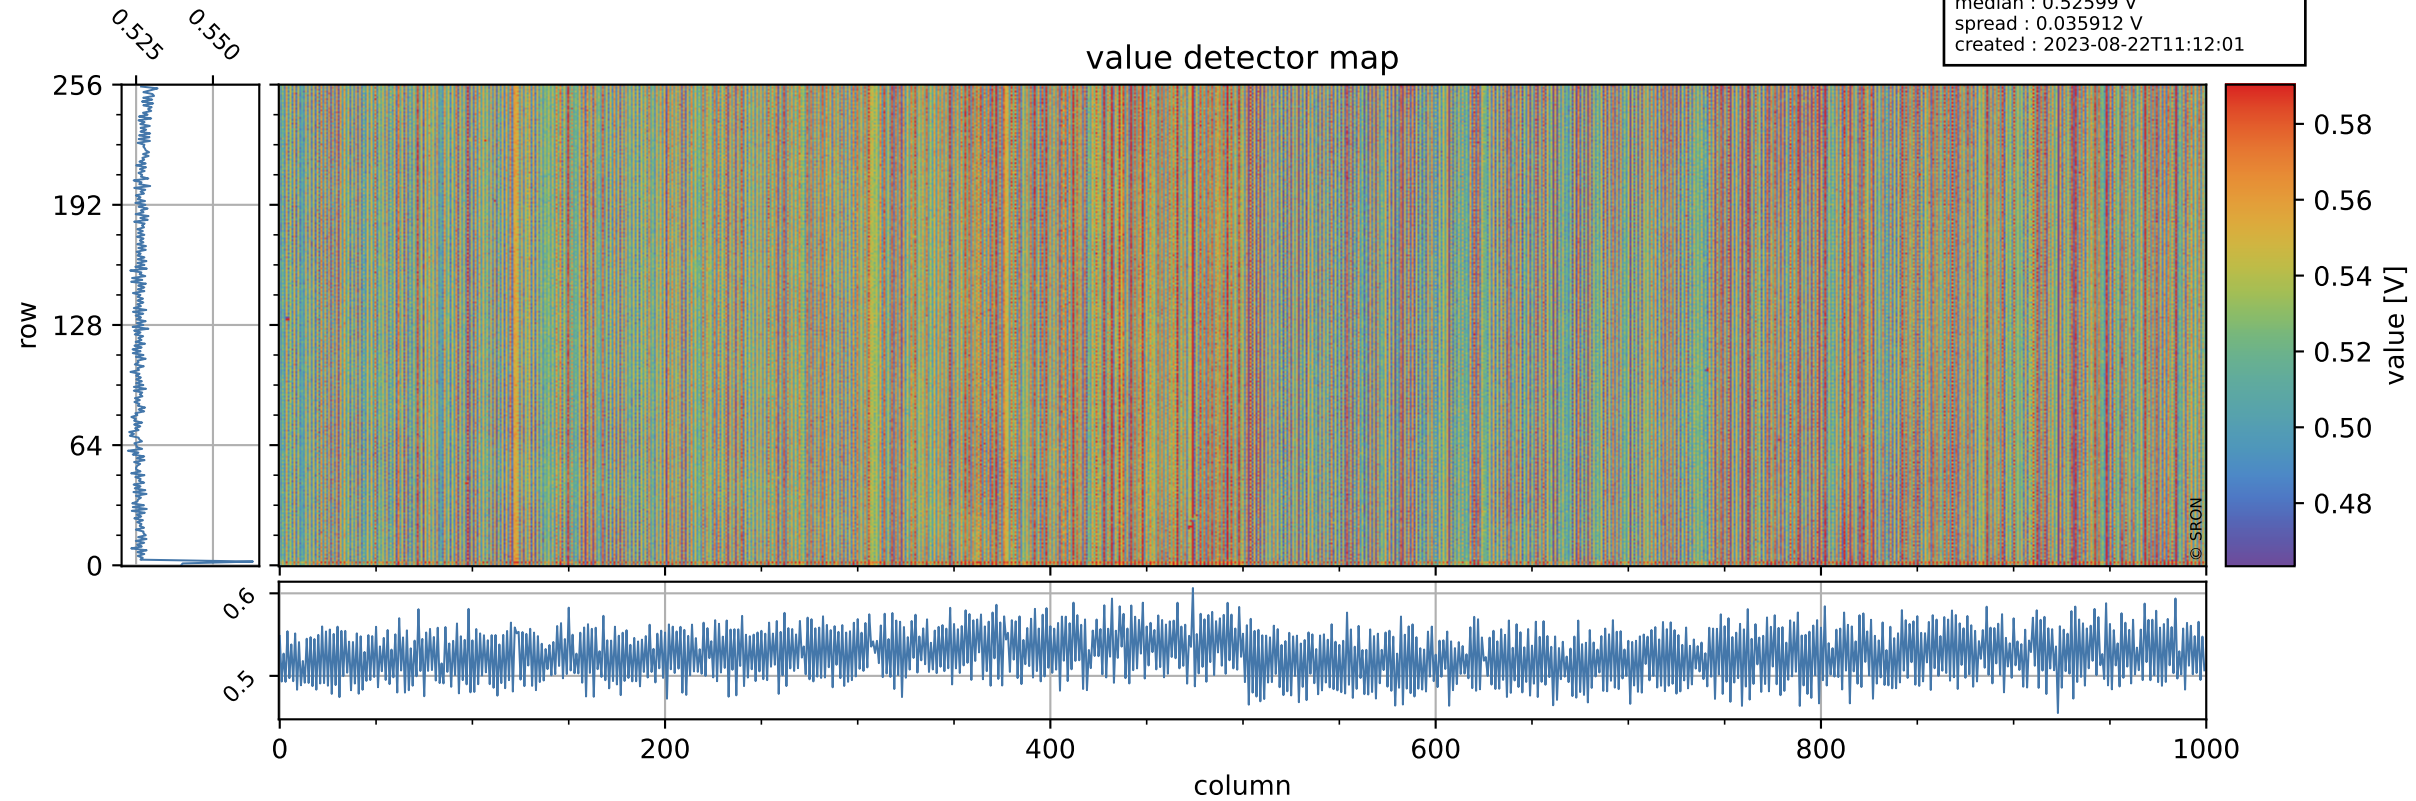

Tropomi SWIR offset (beta nominal)

orbits : 20 in [20062, 20107]
coverage : 2021-08-27 / 2021-08-30
median : 0.52599 V
spread : 0.035912 V
created : 2023-08-22T11:12:01

value detector map

Tropomi SWIR offset (beta nominal)

orbits : 20 in [20062, 20107]
coverage : 2021-08-27 / 2021-08-30
median : 28.503 μV
spread : 14.289 μV
created : 2023-08-22T11:12:01

Tropomi SWIR offset (beta nominal)

orbits : 20 in [20062, 20107]
coverage : 2021-08-27 / 2021-08-30
median : -0.027608 mV
spread : 0.39259 mV
created : 2023-08-22T11:12:02

value compared with SWIR offset CKD

Tropomi SWIR offset (beta nominal) ground-tracks of Sentinel-5P

orbits : 20 in [20062, 20107]
coverage : 2021-08-27 / 2021-08-30
created : 2023-08-22T11:12:02

Tropomi SWIR offset (beta nominal)

orbits : [1867, 20107]
coverage : 2018-02-20 / 2021-08-30
created : 2023-08-22T11:12:02

trend of detector median & temperatures