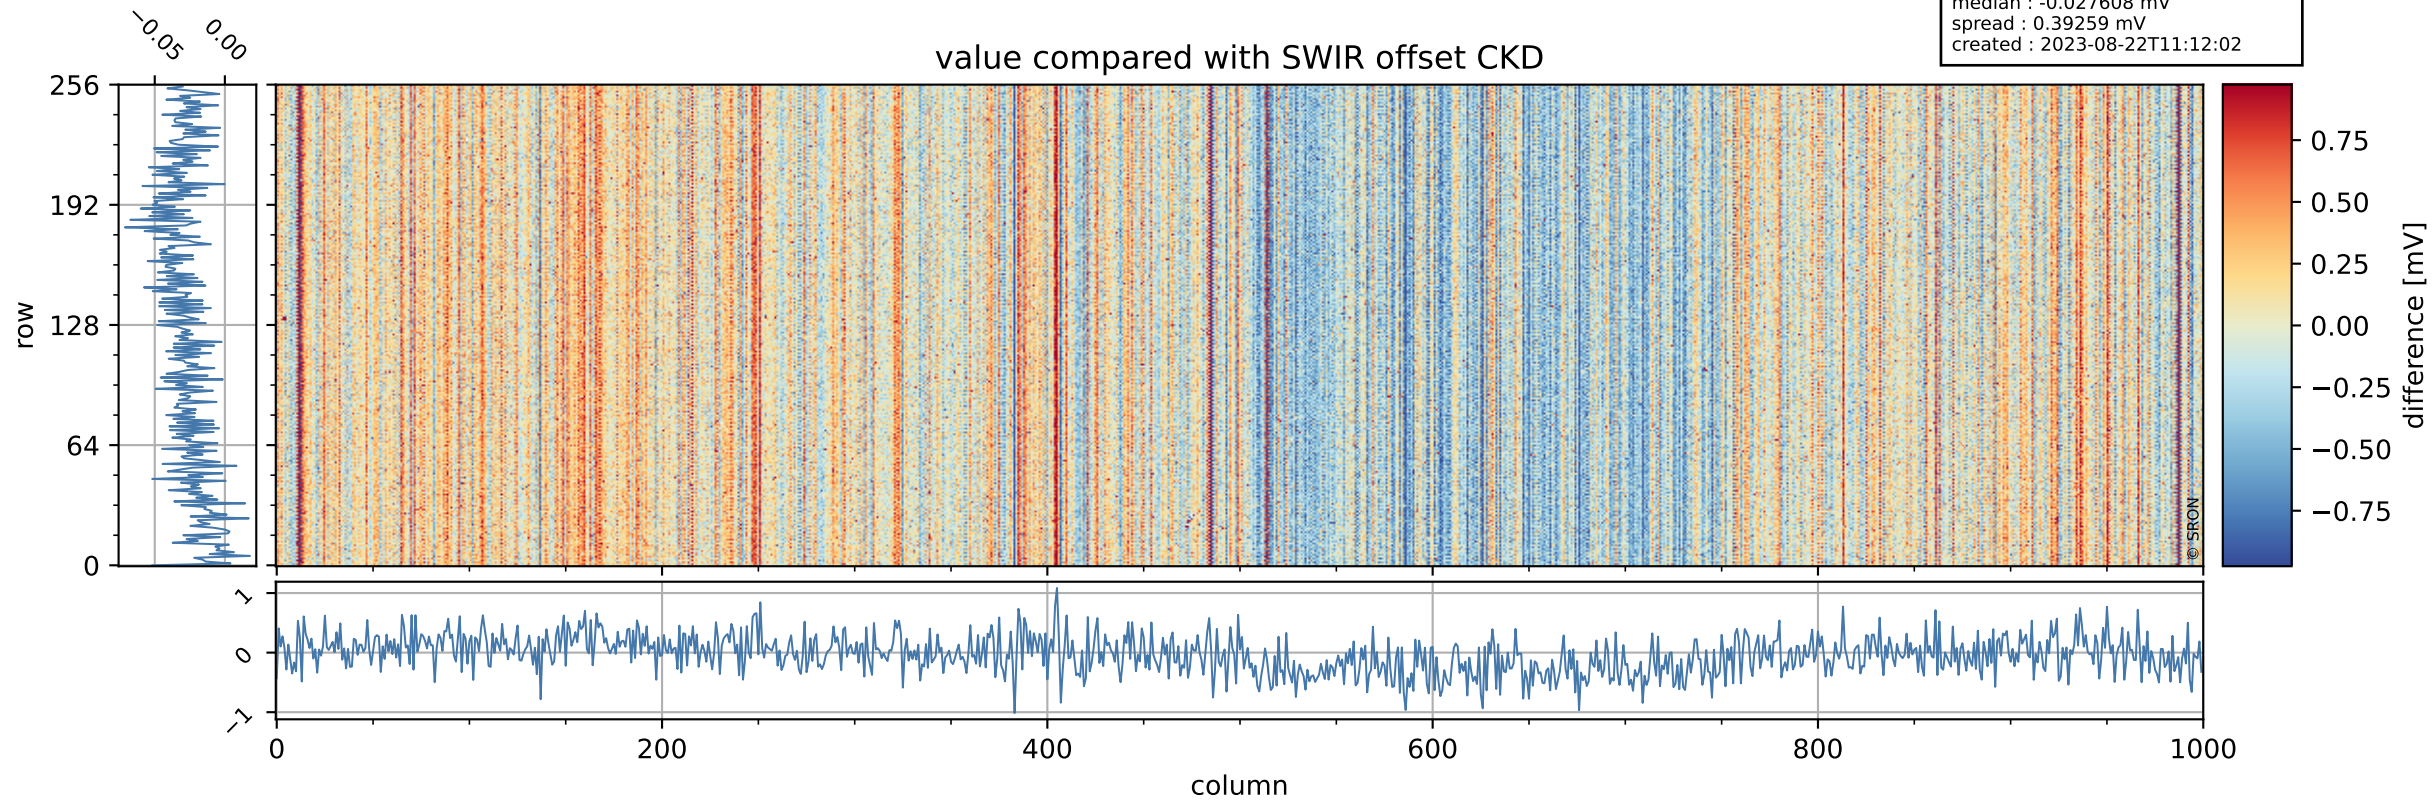

Tropomi SWIR offset (beta nominal)

orbits : 20 in [20062, 20107]
coverage : 2021-08-27 / 2021-08-30
median : 0.52599 V
spread : 0.035912 V
created : 2023-08-22T11:12:01

value detector map

Tropomi SWIR offset (beta nominal)

orbits : 20 in [20062, 20107]
coverage : 2021-08-27 / 2021-08-30
median : 28.503 μV
spread : 14.289 μV
created : 2023-08-22T11:12:01

Tropomi SWIR offset (beta nominal)

orbits : 20 in [20062, 20107]
coverage : 2021-08-27 / 2021-08-30
median : -0.027608 mV
spread : 0.39259 mV
created : 2023-08-22T11:12:02

value compared with SWIR offset CKD

Tropomi SWIR offset (beta nominal) ground-tracks of Sentinel-5P

orbits : 20 in [20062, 20107]
coverage : 2021-08-27 / 2021-08-30
created : 2023-08-22T11:12:02

Tropomi SWIR offset (beta nominal)

orbits : [1867, 20107]
coverage : 2018-02-20 / 2021-08-30
created : 2023-08-22T11:12:02

trend of detector median & temperatures