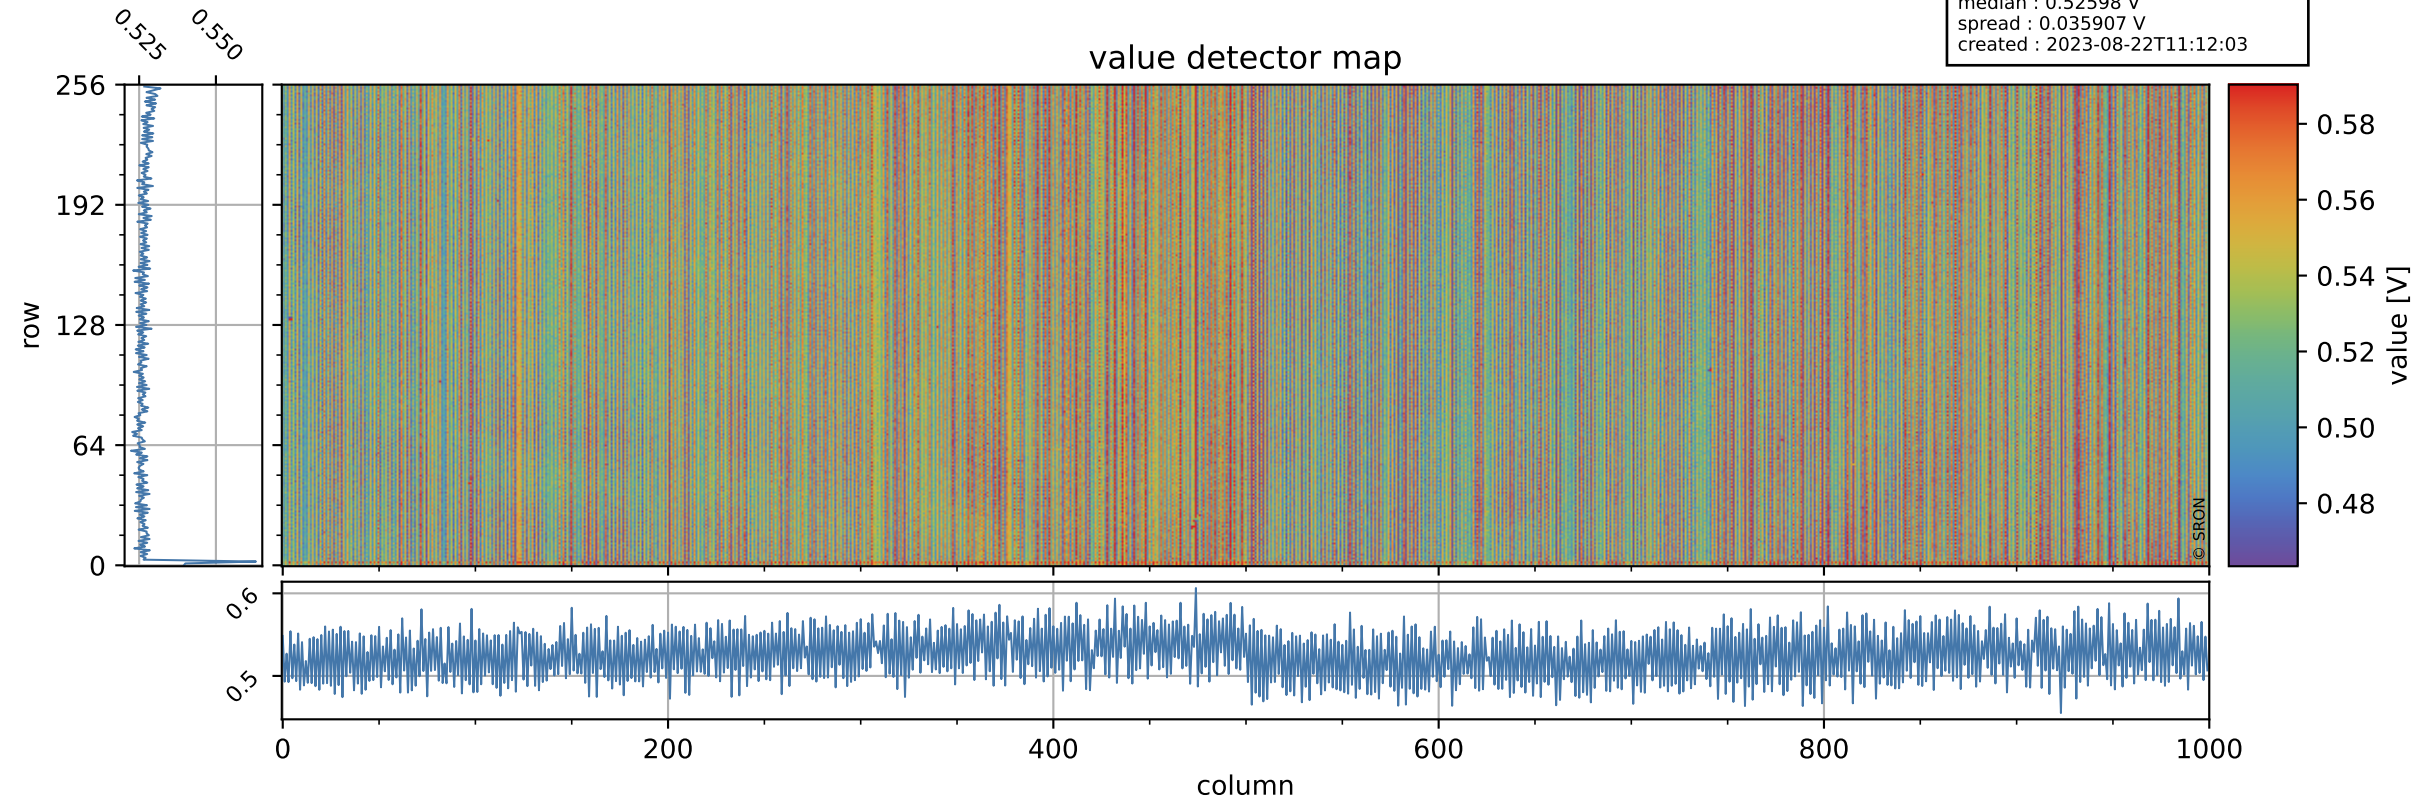

# Tropomi SWIR offset (beta nominal)

orbits : 18 in [20107, 20152]  
coverage : 2021-08-30 / 2021-09-02  
median : 0.52598 V  
spread : 0.035907 V  
created : 2023-08-22T11:12:03

## value detector map

# Tropomi SWIR offset (beta nominal)

orbits : 18 in [20107, 20152]  
coverage : 2021-08-30 / 2021-09-02  
median : 30.316  $\mu\text{V}$   
spread : 15.111  $\mu\text{V}$   
created : 2023-08-22T11:12:03

# Tropomi SWIR offset (beta nominal) ground-tracks of Sentinel-5P

orbits : 18 in [20107, 20152]  
coverage : 2021-08-30 / 2021-09-02  
created : 2023-08-22T11:12:04