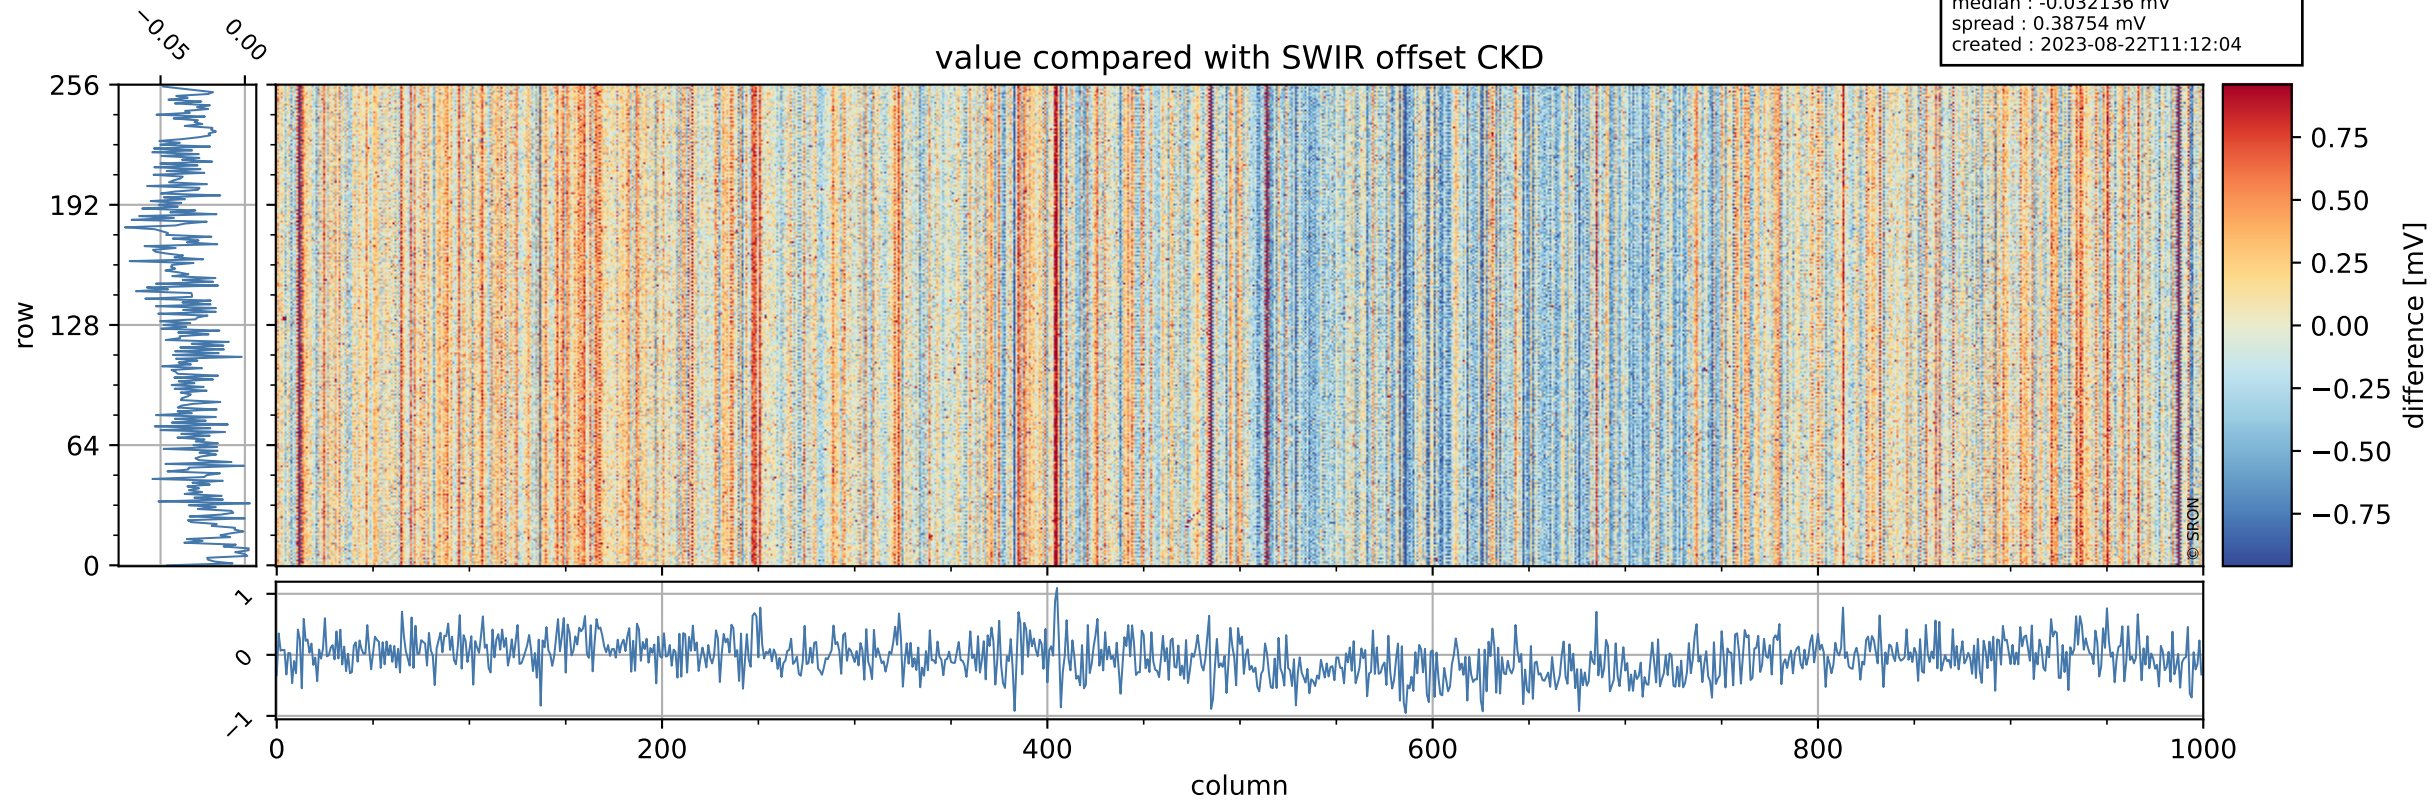

## value detector map

# Tropomi SWIR offset (beta nominal)

orbits : 18 in [20107, 20152]  
coverage : 2021-08-30 / 2021-09-02  
median : 30.316  $\mu\text{V}$   
spread : 15.111  $\mu\text{V}$   
created : 2023-08-22T11:12:03

# Tropomi SWIR offset (beta nominal)

orbits : 18 in [20107, 20152]  
coverage : 2021-08-30 / 2021-09-02  
median : -0.032136 mV  
spread : 0.38754 mV  
created : 2023-08-22T11:12:04

value compared with SWIR offset CKD

# Tropomi SWIR offset (beta nominal) ground-tracks of Sentinel-5P

orbits : 18 in [20107, 20152]  
coverage : 2021-08-30 / 2021-09-02  
created : 2023-08-22T11:12:04