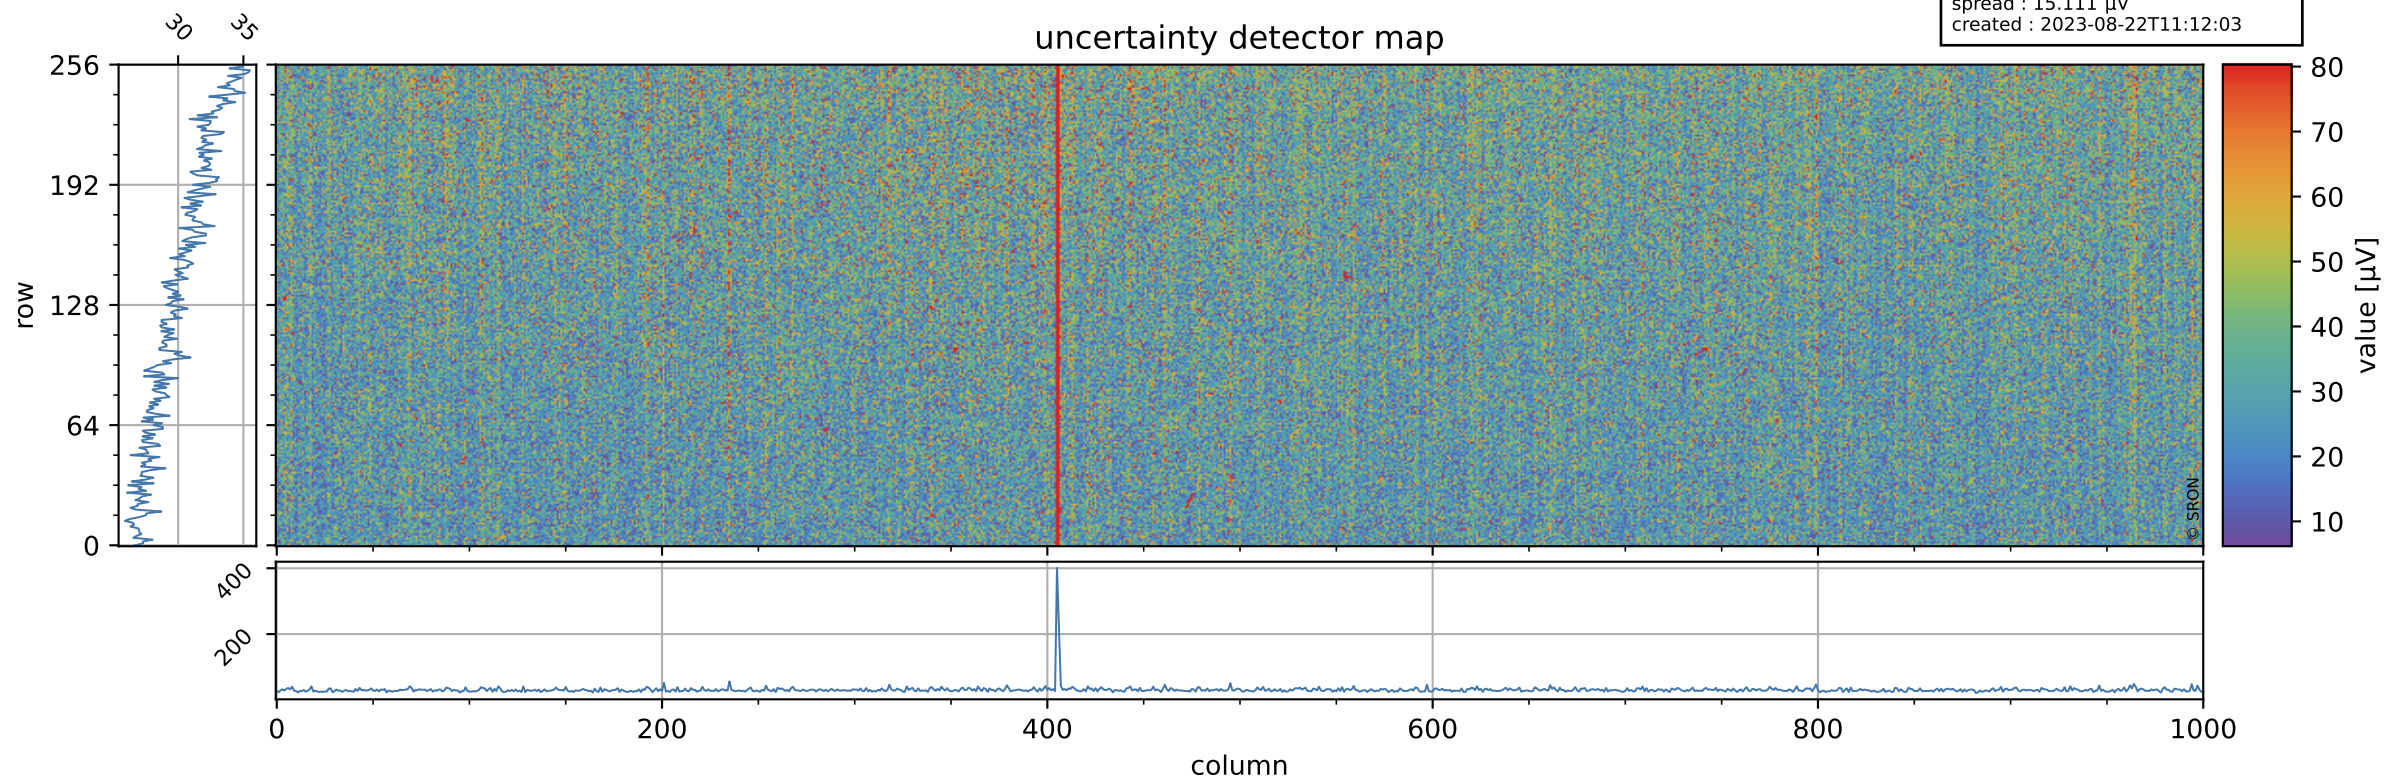

# Tropomi SWIR offset (beta nominal)

orbits : 18 in [20107, 20152]  
coverage : 2021-08-30 / 2021-09-02  
median : 0.52598 V  
spread : 0.035907 V  
created : 2023-08-22T11:12:03

## value detector map

# Tropomi SWIR offset (beta nominal)

orbits : 18 in [20107, 20152]  
coverage : 2021-08-30 / 2021-09-02  
median : 30.316  $\mu\text{V}$   
spread : 15.111  $\mu\text{V}$   
created : 2023-08-22T11:12:03

# Tropomi SWIR offset (beta nominal) ground-tracks of Sentinel-5P

orbits : 18 in [20107, 20152]  
coverage : 2021-08-30 / 2021-09-02  
created : 2023-08-22T11:12:04