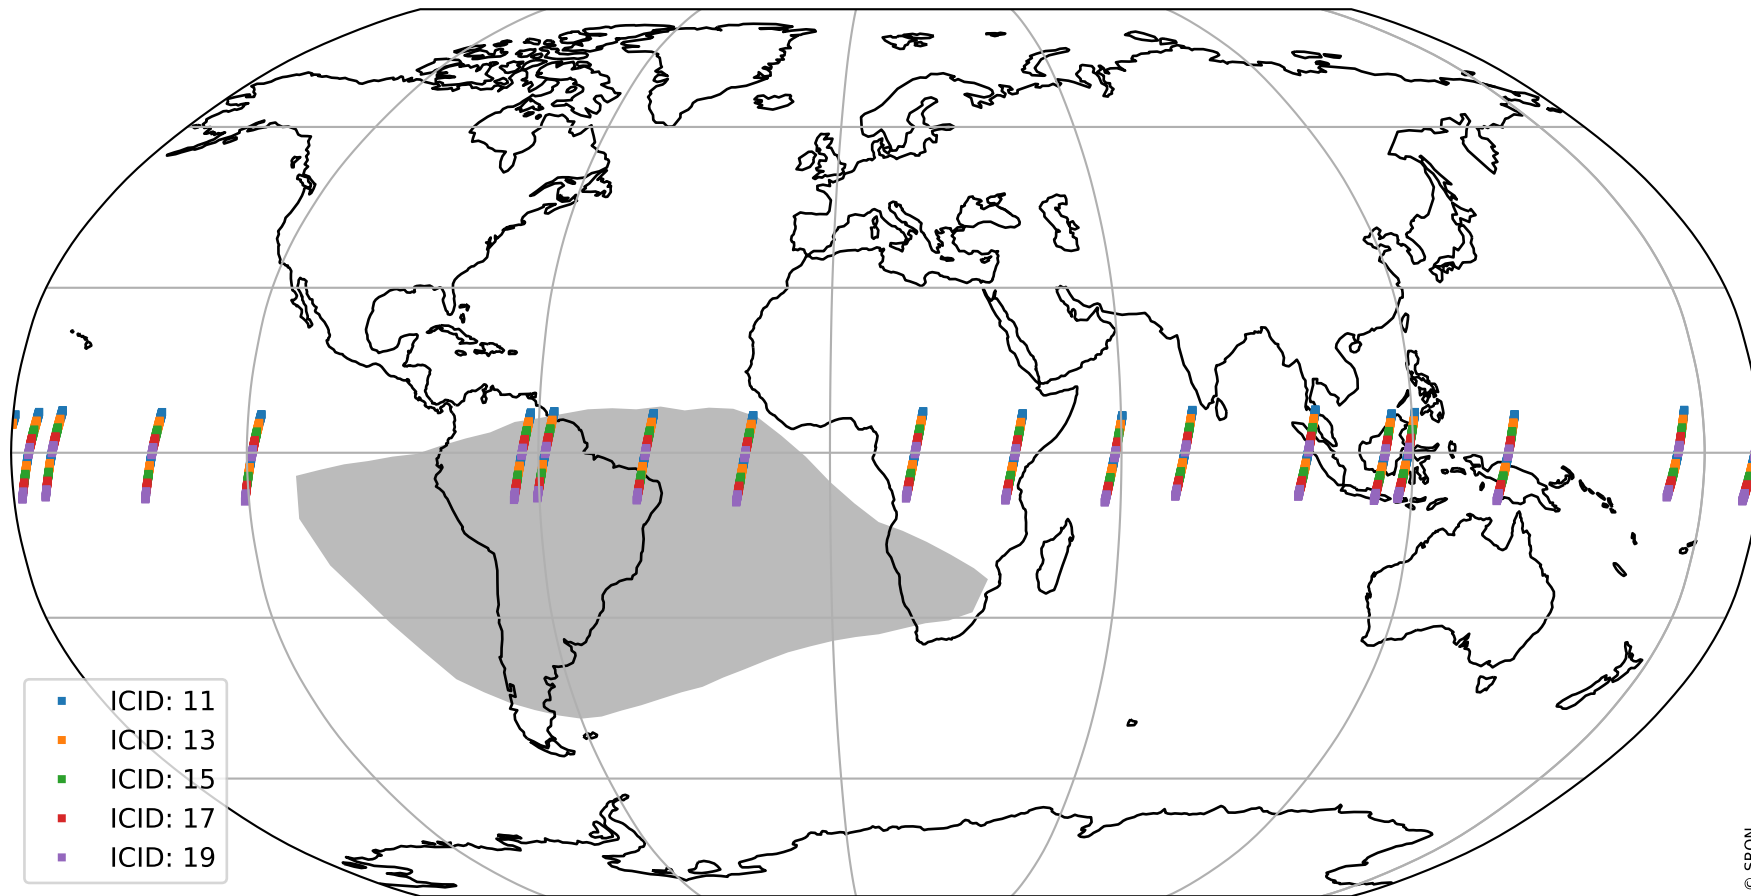

# Tropomi SWIR offset (beta nominal)

orbits : 18 in [20107, 20152]  
coverage : 2021-08-30 / 2021-09-02  
median : 30.316  $\mu\text{V}$   
spread : 15.111  $\mu\text{V}$   
created : 2023-08-22T11:12:03

# Tropomi SWIR offset (beta nominal)

orbits : 18 in [20107, 20152]  
coverage : 2021-08-30 / 2021-09-02  
median : -0.032136 mV  
spread : 0.38754 mV  
created : 2023-08-22T11:12:04

value compared with SWIR offset CKD

# Tropomi SWIR offset (beta nominal) ground-tracks of Sentinel-5P

orbits : 18 in [20107, 20152]  
coverage : 2021-08-30 / 2021-09-02  
created : 2023-08-22T11:12:04

# Tropomi SWIR offset (beta nominal)

orbits : [1867, 20152]  
coverage : 2018-02-20 / 2021-09-02  
created : 2023-08-22T11:12:04