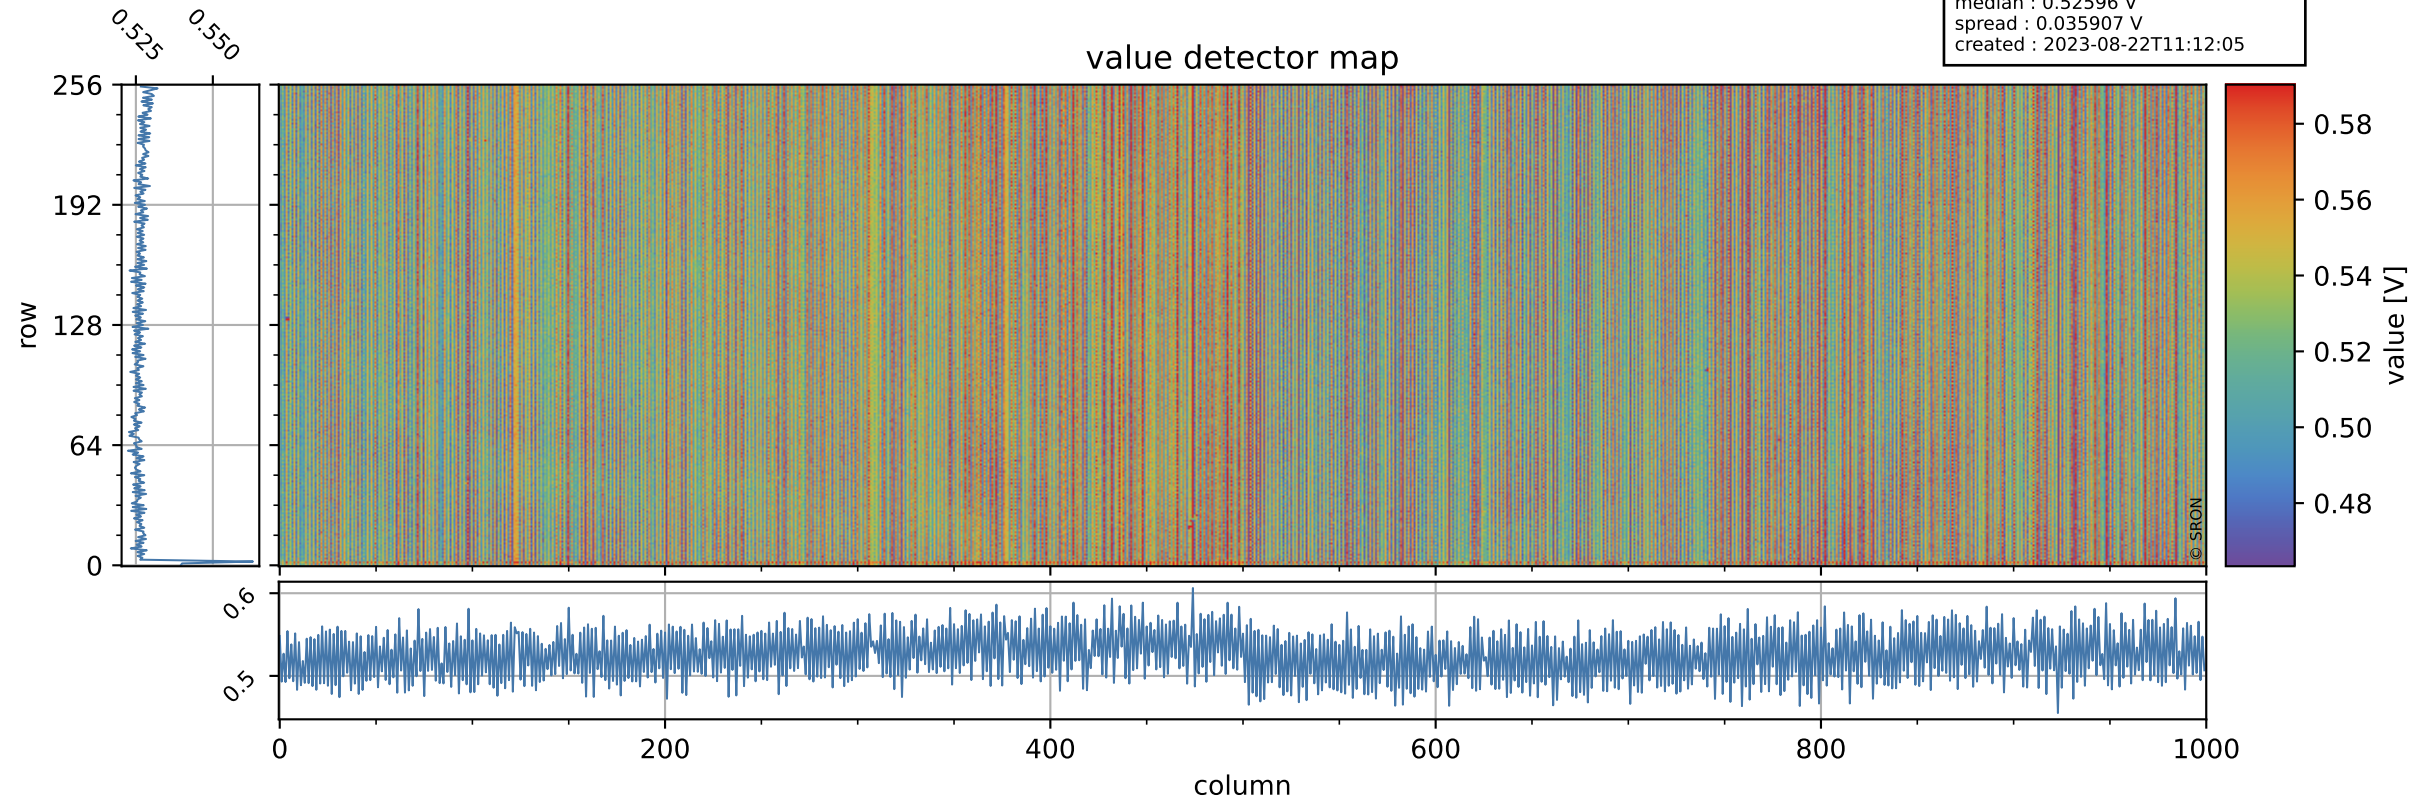

Tropomi SWIR offset (beta nominal)

orbits : 20 in [20152, 20197]
coverage : 2021-09-03 / 2021-09-05
median : 0.52596 V
spread : 0.035907 V
created : 2023-08-22T11:12:05

value detector map

Tropomi SWIR offset (beta nominal)

orbits : 20 in [20152, 20197]
coverage : 2021-09-03 / 2021-09-05
median : 30.378 μV
spread : 15.286 μV
created : 2023-08-22T11:12:06

Tropomi SWIR offset (beta nominal)

orbits : 20 in [20152, 20197]
coverage : 2021-09-03 / 2021-09-05
median : -0.056224 mV
spread : 0.38926 mV
created : 2023-08-22T11:12:06

value compared with SWIR offset CKD

Tropomi SWIR offset (beta nominal) ground-tracks of Sentinel-5P

orbits : 20 in [20152, 20197]
coverage : 2021-09-03 / 2021-09-05
created : 2023-08-22T11:12:06

Tropomi SWIR offset (beta nominal)

orbits : [1867, 20197]
coverage : 2018-02-20 / 2021-09-05
created : 2023-08-22T11:12:07

trend of detector median & temperatures