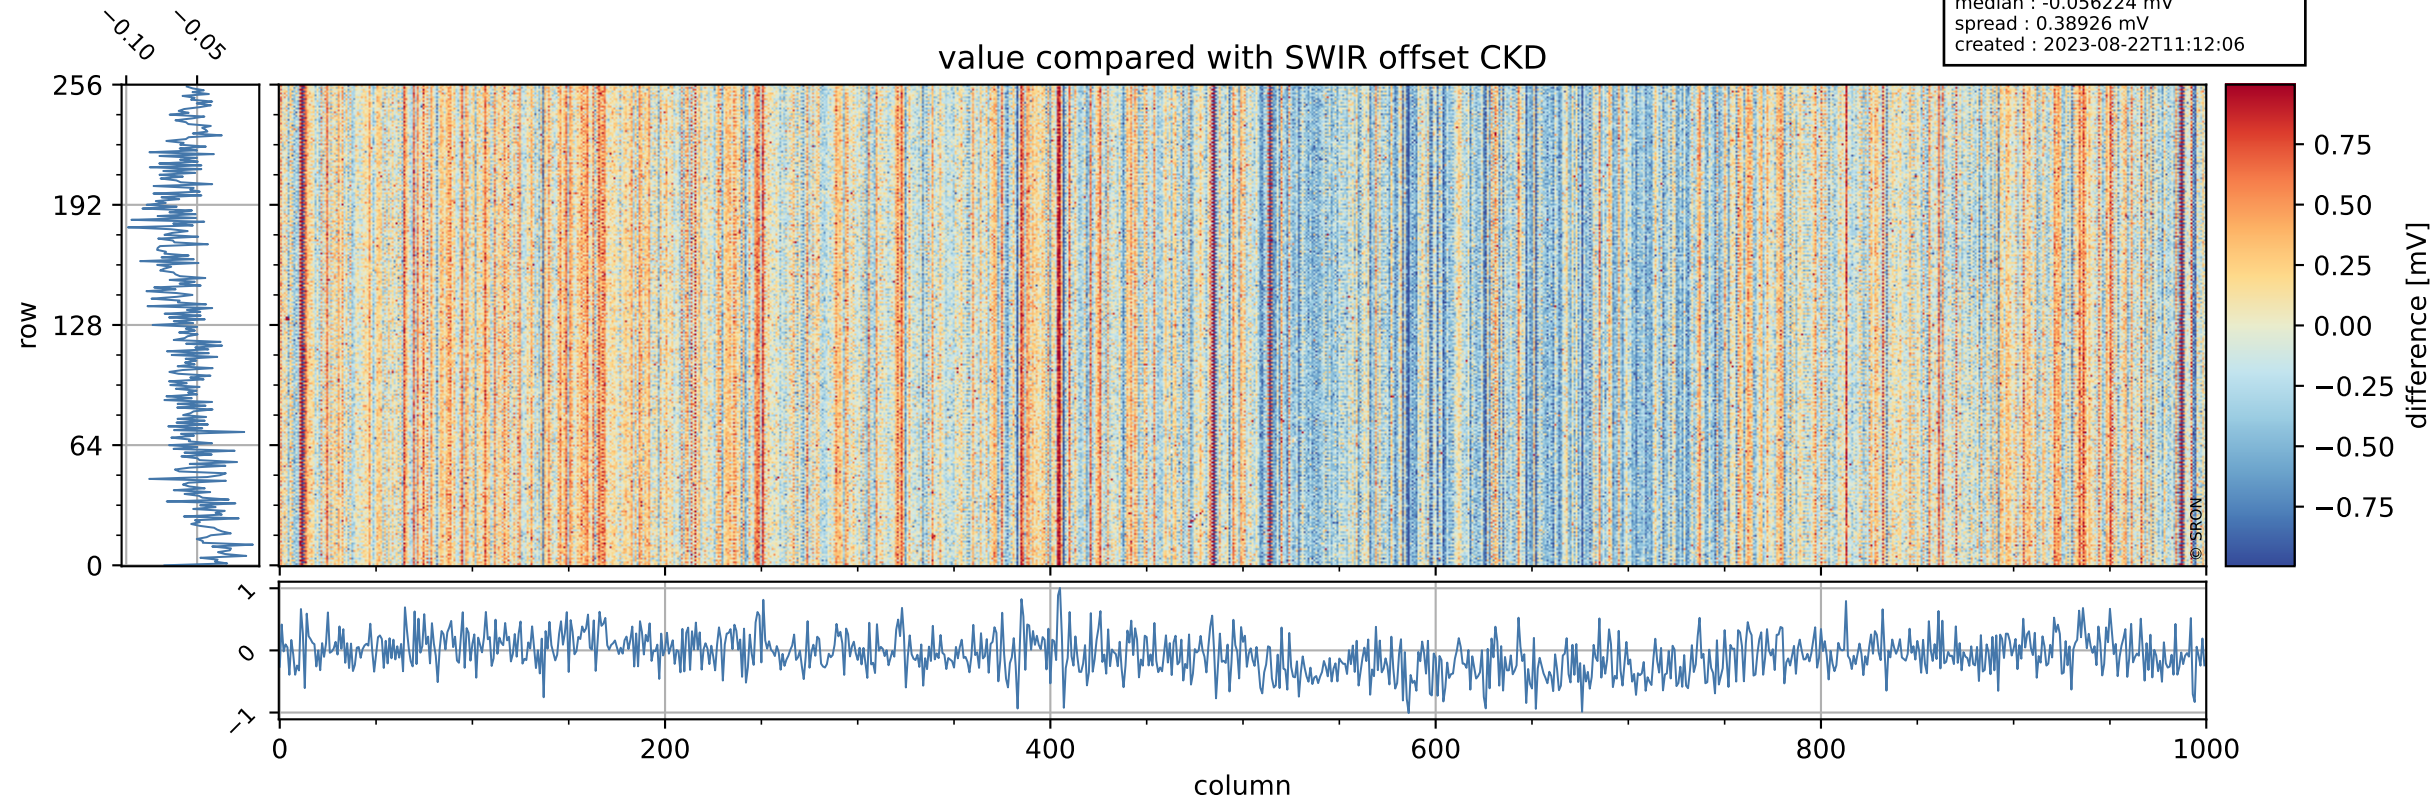

Tropomi SWIR offset (beta nominal)

orbits : 20 in [20152, 20197]
coverage : 2021-09-03 / 2021-09-05
median : 0.52596 V
spread : 0.035907 V
created : 2023-08-22T11:12:05

value detector map

Tropomi SWIR offset (beta nominal)

orbits : 20 in [20152, 20197]
coverage : 2021-09-03 / 2021-09-05
median : 30.378 μV
spread : 15.286 μV
created : 2023-08-22T11:12:06

Tropomi SWIR offset (beta nominal)

orbits : 20 in [20152, 20197]
coverage : 2021-09-03 / 2021-09-05
median : -0.056224 mV
spread : 0.38926 mV
created : 2023-08-22T11:12:06

value compared with SWIR offset CKD

Tropomi SWIR offset (beta nominal) ground-tracks of Sentinel-5P

orbits : 20 in [20152, 20197]
coverage : 2021-09-03 / 2021-09-05
created : 2023-08-22T11:12:06

Tropomi SWIR offset (beta nominal)

orbits : [1867, 20197]
coverage : 2018-02-20 / 2021-09-05
created : 2023-08-22T11:12:07

trend of detector median & temperatures