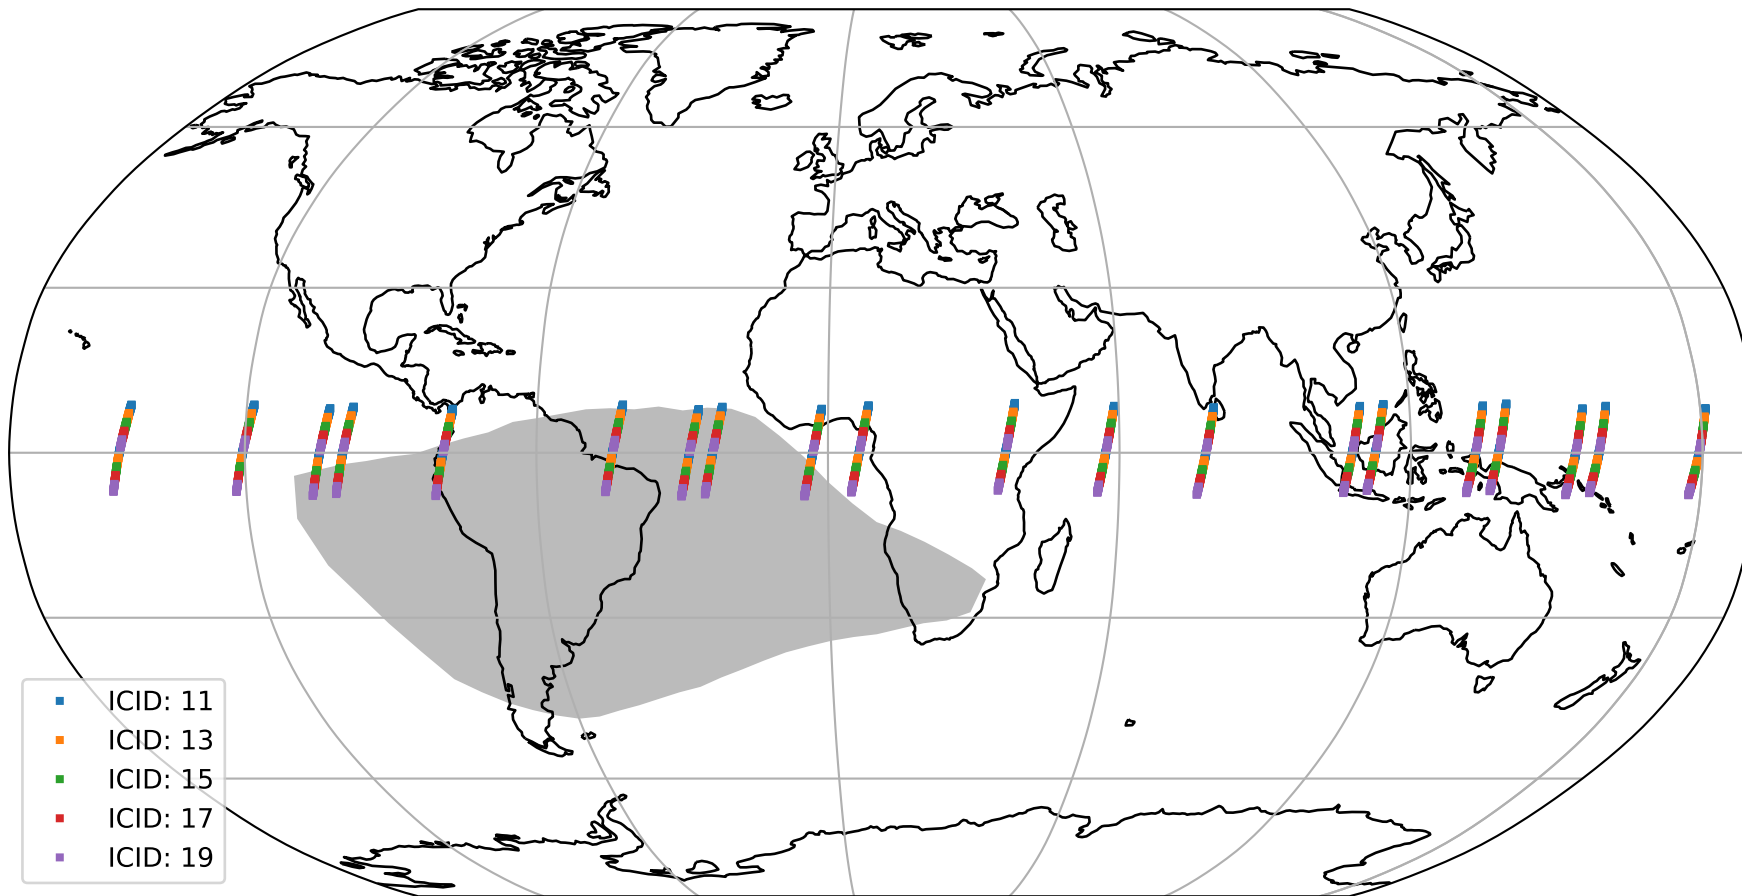

Tropomi SWIR offset (beta nominal)

orbits : 20 in [20152, 20197]
coverage : 2021-09-03 / 2021-09-05
median : 0.52596 V
spread : 0.035907 V
created : 2023-08-22T11:12:05

value detector map

Tropomi SWIR offset (beta nominal)

orbits : 20 in [20152, 20197]
coverage : 2021-09-03 / 2021-09-05
median : 30.378 μV
spread : 15.286 μV
created : 2023-08-22T11:12:06

Tropomi SWIR offset (beta nominal)

orbits : 20 in [20152, 20197]
coverage : 2021-09-03 / 2021-09-05
median : -0.056224 mV
spread : 0.38926 mV
created : 2023-08-22T11:12:06

value compared with SWIR offset CKD

Tropomi SWIR offset (beta nominal) ground-tracks of Sentinel-5P

orbits : 20 in [20152, 20197]
coverage : 2021-09-03 / 2021-09-05
created : 2023-08-22T11:12:06

Tropomi SWIR offset (beta nominal)

orbits : [1867, 20197]
coverage : 2018-02-20 / 2021-09-05
created : 2023-08-22T11:12:07

trend of detector median & temperatures