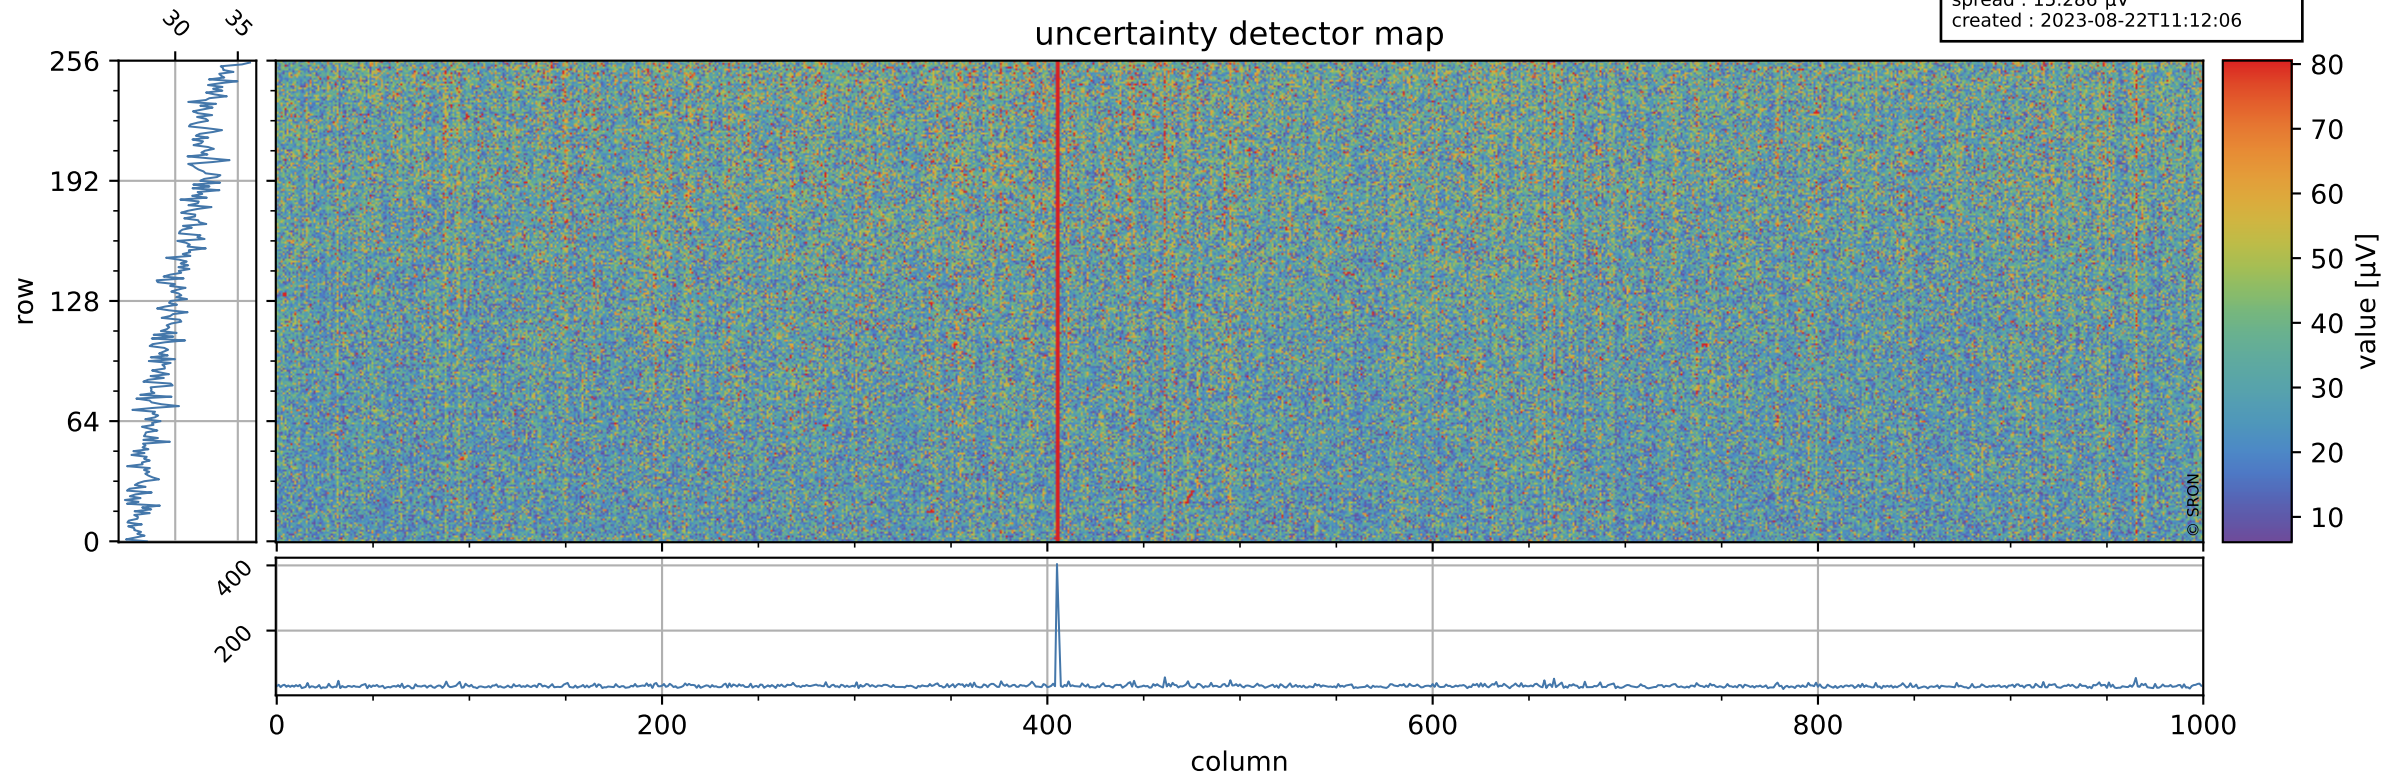

Tropomi SWIR offset (beta nominal)

orbits : 20 in [20152, 20197]
coverage : 2021-09-03 / 2021-09-05
median : 0.52596 V
spread : 0.035907 V
created : 2023-08-22T11:12:05

value detector map

Tropomi SWIR offset (beta nominal)

orbits : 20 in [20152, 20197]
coverage : 2021-09-03 / 2021-09-05
median : 30.378 μV
spread : 15.286 μV
created : 2023-08-22T11:12:06

Tropomi SWIR offset (beta nominal)

orbits : 20 in [20152, 20197]
coverage : 2021-09-03 / 2021-09-05
median : -0.056224 mV
spread : 0.38926 mV
created : 2023-08-22T11:12:06

value compared with SWIR offset CKD

Tropomi SWIR offset (beta nominal) ground-tracks of Sentinel-5P

orbits : 20 in [20152, 20197]
coverage : 2021-09-03 / 2021-09-05
created : 2023-08-22T11:12:06

Tropomi SWIR offset (beta nominal)

orbits : [1867, 20197]
coverage : 2018-02-20 / 2021-09-05
created : 2023-08-22T11:12:07

trend of detector median & temperatures