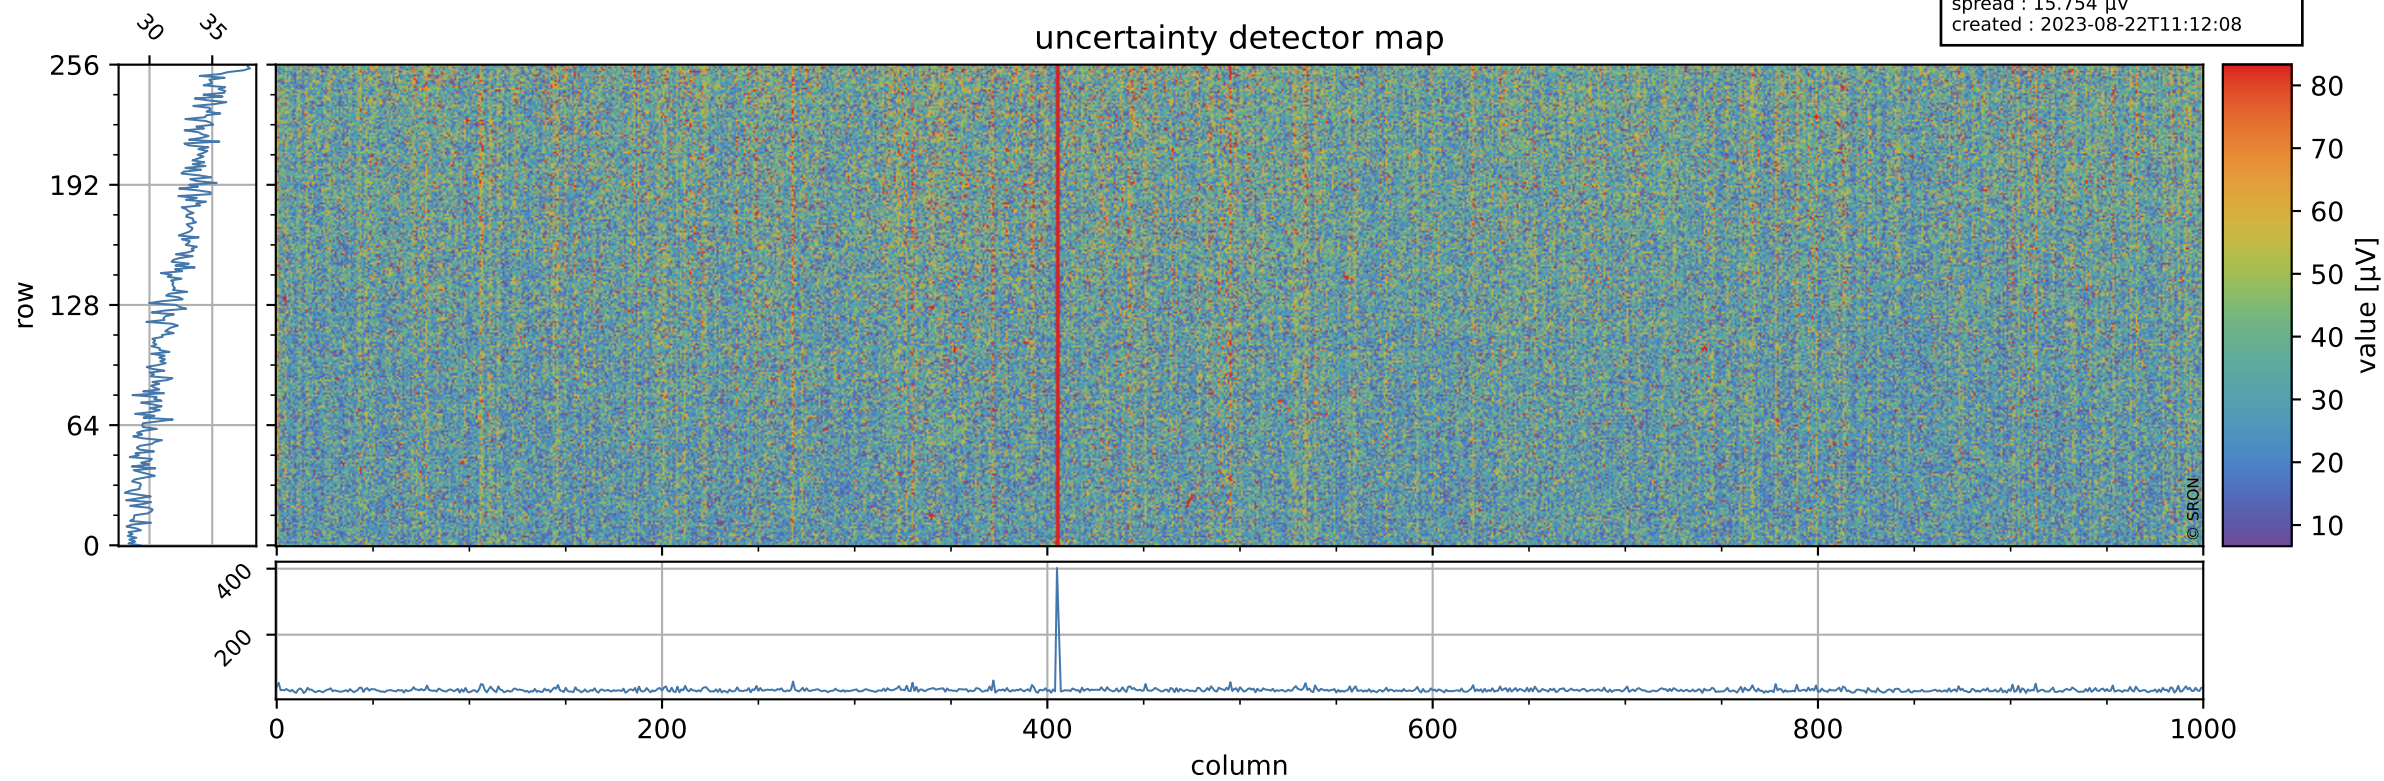

Tropomi SWIR offset (beta nominal)

orbits : 19 in [20197, 20242]
coverage : 2021-09-06 / 2021-09-09
median : 0.52595 V
spread : 0.035912 V
created : 2023-08-22T11:12:07

value detector map

Tropomi SWIR offset (beta nominal)

orbits : 19 in [20197, 20242]
coverage : 2021-09-06 / 2021-09-09
median : 32.193 μV
spread : 15.754 μV
created : 2023-08-22T11:12:08

Tropomi SWIR offset (beta nominal)

orbits : 19 in [20197, 20242]
coverage : 2021-09-06 / 2021-09-09
median : -0.064973 mV
spread : 0.39595 mV
created : 2023-08-22T11:12:08

value compared with SWIR offset CKD

Tropomi SWIR offset (beta nominal) ground-tracks of Sentinel-5P

orbits : 19 in [20197, 20242]
coverage : 2021-09-06 / 2021-09-09
created : 2023-08-22T11:12:08

Tropomi SWIR offset (beta nominal)

orbits : [1867, 20242]
coverage : 2018-02-20 / 2021-09-09
created : 2023-08-22T11:12:09

trend of detector median & temperatures