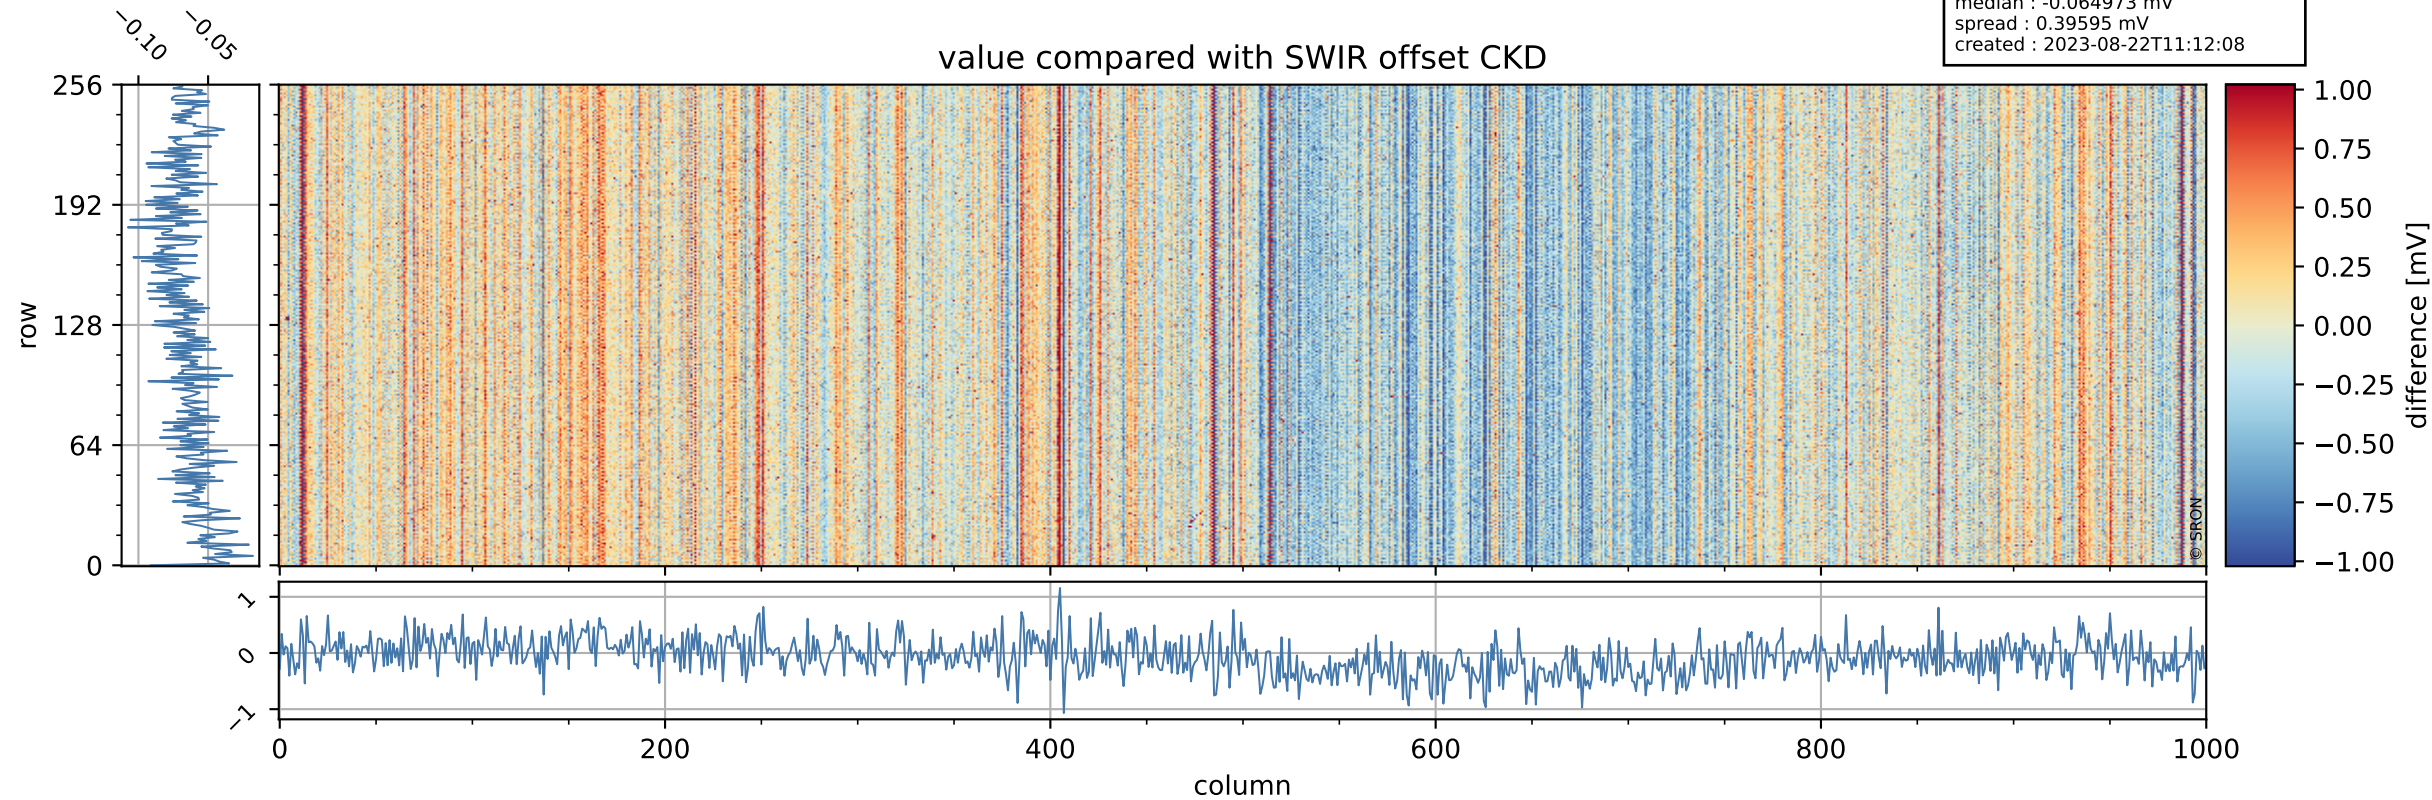

Tropomi SWIR offset (beta nominal)

orbits : 19 in [20197, 20242]
coverage : 2021-09-06 / 2021-09-09
median : 0.52595 V
spread : 0.035912 V
created : 2023-08-22T11:12:07

value detector map

Tropomi SWIR offset (beta nominal)

orbits : 19 in [20197, 20242]
coverage : 2021-09-06 / 2021-09-09
median : 32.193 μV
spread : 15.754 μV
created : 2023-08-22T11:12:08

Tropomi SWIR offset (beta nominal)

orbits : 19 in [20197, 20242]
coverage : 2021-09-06 / 2021-09-09
median : -0.064973 mV
spread : 0.39595 mV
created : 2023-08-22T11:12:08

value compared with SWIR offset CKD

Tropomi SWIR offset (beta nominal) ground-tracks of Sentinel-5P

orbits : 19 in [20197, 20242]
coverage : 2021-09-06 / 2021-09-09
created : 2023-08-22T11:12:08

Tropomi SWIR offset (beta nominal)

orbits : [1867, 20242]
coverage : 2018-02-20 / 2021-09-09
created : 2023-08-22T11:12:09

trend of detector median & temperatures