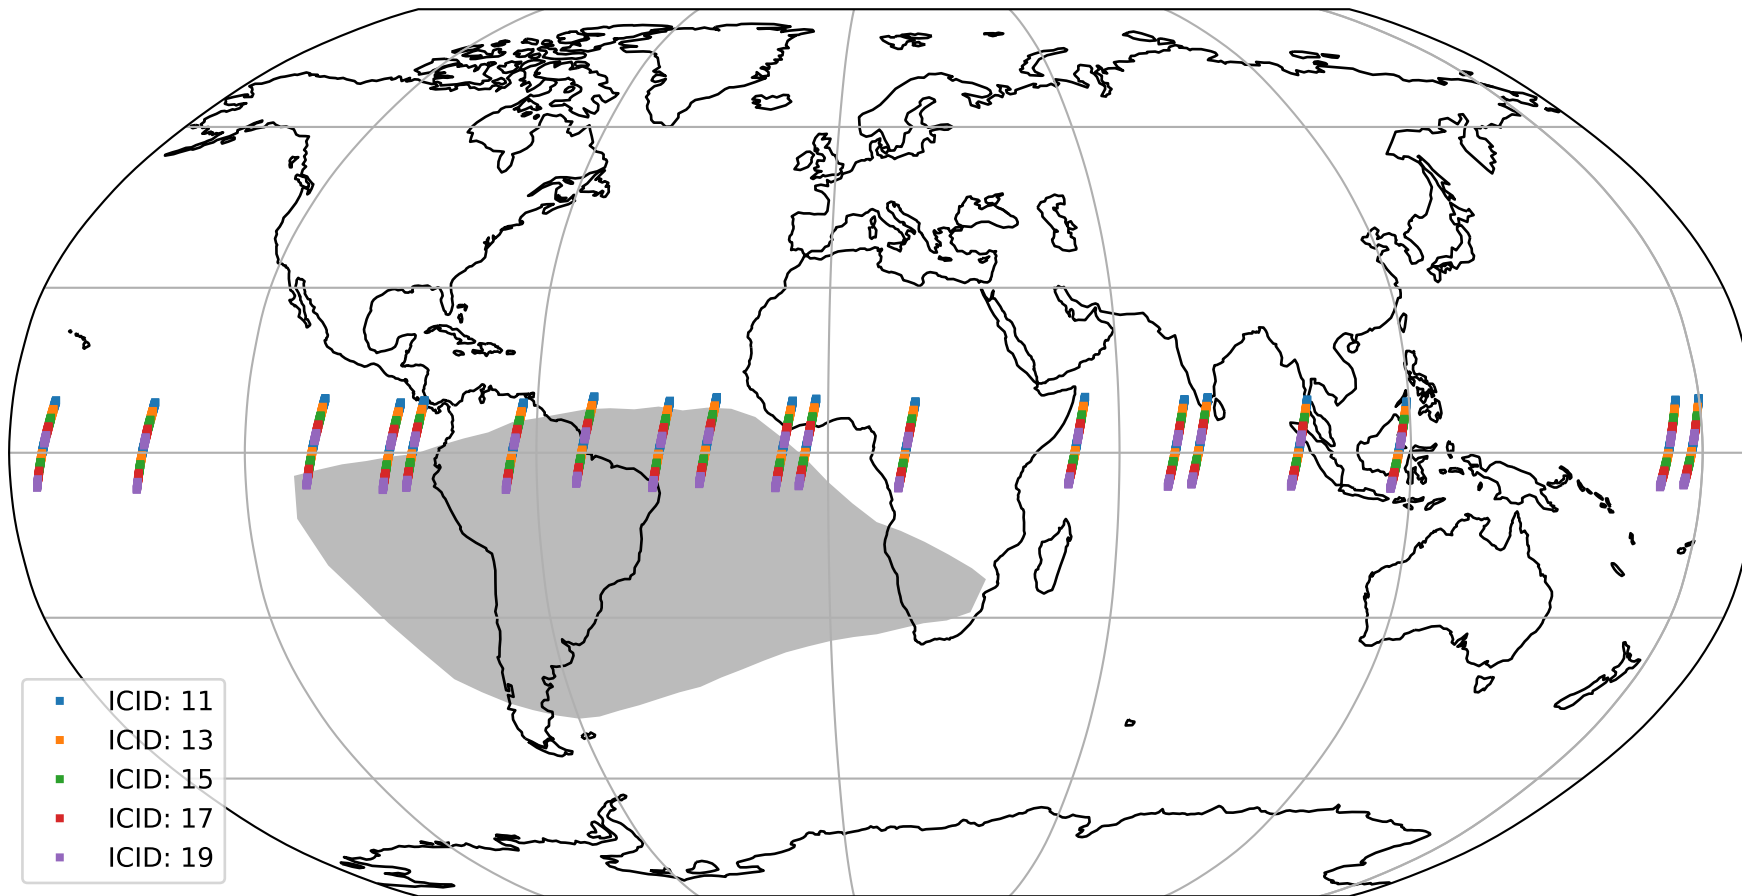

Tropomi SWIR offset (beta nominal)

orbits : 19 in [20197, 20242]
coverage : 2021-09-06 / 2021-09-09
median : 0.52595 V
spread : 0.035912 V
created : 2023-08-22T11:12:07

value detector map

Tropomi SWIR offset (beta nominal)

orbits : 19 in [20197, 20242]
coverage : 2021-09-06 / 2021-09-09
median : 32.193 μV
spread : 15.754 μV
created : 2023-08-22T11:12:08

Tropomi SWIR offset (beta nominal)

orbits : 19 in [20197, 20242]
coverage : 2021-09-06 / 2021-09-09
median : -0.064973 mV
spread : 0.39595 mV
created : 2023-08-22T11:12:08

value compared with SWIR offset CKD

Tropomi SWIR offset (beta nominal) ground-tracks of Sentinel-5P

orbits : 19 in [20197, 20242]
coverage : 2021-09-06 / 2021-09-09
created : 2023-08-22T11:12:08

Tropomi SWIR offset (beta nominal)

orbits : [1867, 20242]
coverage : 2018-02-20 / 2021-09-09
created : 2023-08-22T11:12:09

trend of detector median & temperatures