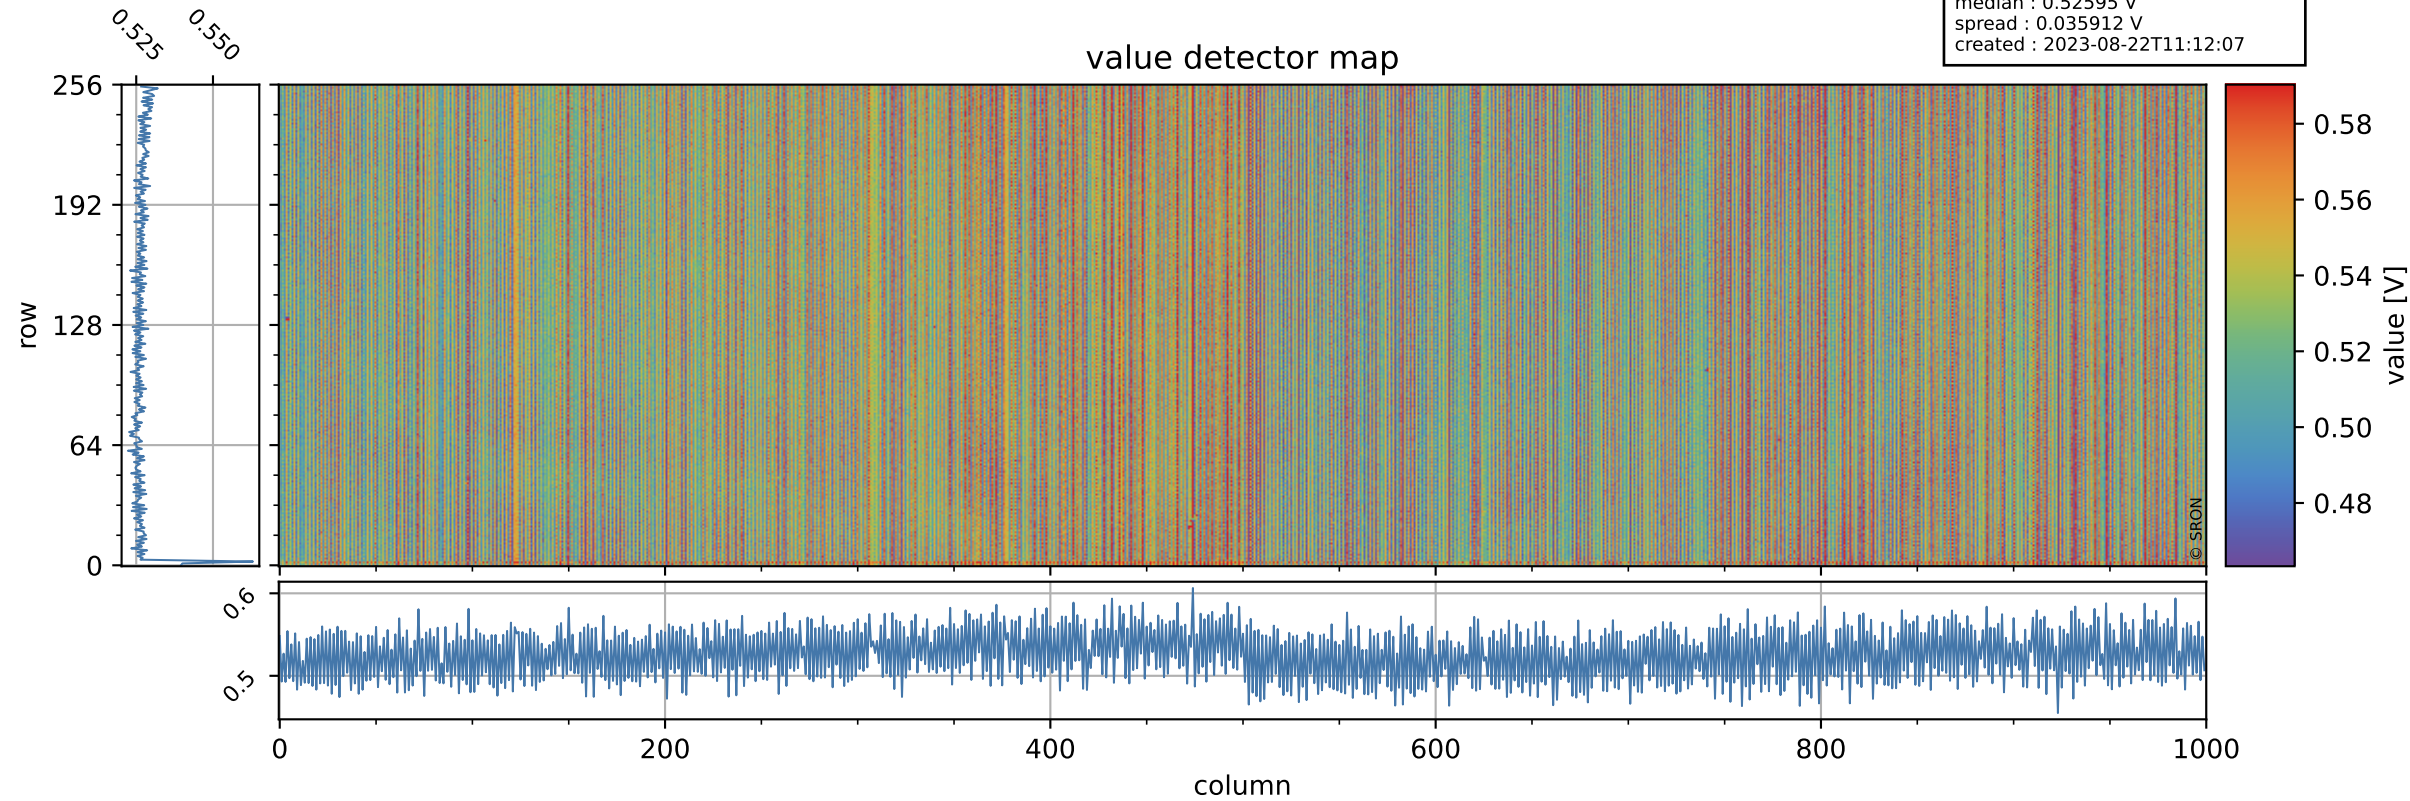

Tropomi SWIR offset (beta nominal)

orbits : 19 in [20197, 20242]
coverage : 2021-09-06 / 2021-09-09
median : 0.52595 V
spread : 0.035912 V
created : 2023-08-22T11:12:07

value detector map

Tropomi SWIR offset (beta nominal)

orbits : 19 in [20197, 20242]
coverage : 2021-09-06 / 2021-09-09
median : 32.193 μV
spread : 15.754 μV
created : 2023-08-22T11:12:08

Tropomi SWIR offset (beta nominal)

orbits : 19 in [20197, 20242]
coverage : 2021-09-06 / 2021-09-09
median : -0.064973 mV
spread : 0.39595 mV
created : 2023-08-22T11:12:08

value compared with SWIR offset CKD

Tropomi SWIR offset (beta nominal) ground-tracks of Sentinel-5P

orbits : 19 in [20197, 20242]
coverage : 2021-09-06 / 2021-09-09
created : 2023-08-22T11:12:08

Tropomi SWIR offset (beta nominal)

orbits : [1867, 20242]
coverage : 2018-02-20 / 2021-09-09
created : 2023-08-22T11:12:09

trend of detector median & temperatures