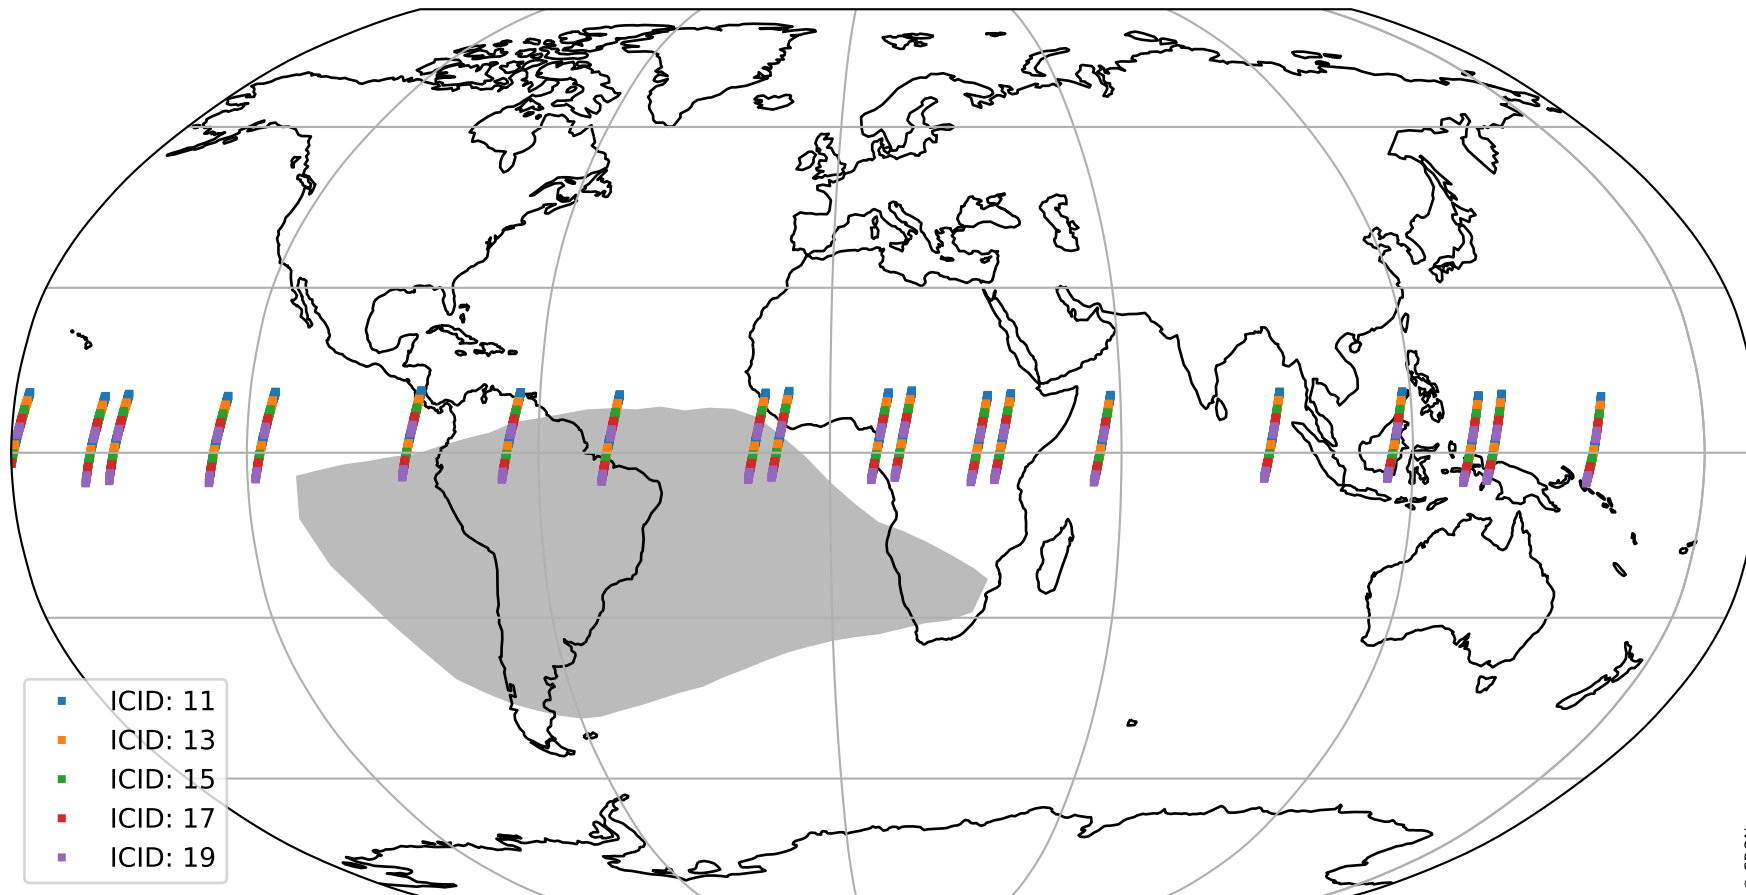

Tropomi SWIR offset (beta nominal)

orbits : 20 in [20242, 20287]
coverage : 2021-09-09 / 2021-09-12
median : 0.52595 V
spread : 0.035914 V
created : 2023-08-22T11:12:10

value detector map

Tropomi SWIR offset (beta nominal)

orbits : 20 in [20242, 20287]
coverage : 2021-09-09 / 2021-09-12
median : 30.934 μV
spread : 15.537 μV
created : 2023-08-22T11:12:10

Tropomi SWIR offset (beta nominal)

orbits : 20 in [20242, 20287]
coverage : 2021-09-09 / 2021-09-12
median : -0.066443 mV
spread : 0.39215 mV
created : 2023-08-22T11:12:10

value compared with SWIR offset CKD

Tropomi SWIR offset (beta nominal) ground-tracks of Sentinel-5P

orbits : 20 in [20242, 20287]
coverage : 2021-09-09 / 2021-09-12
created : 2023-08-22T11:12:10

Tropomi SWIR offset (beta nominal)

orbits : [1867, 20287]
coverage : 2018-02-20 / 2021-09-12
created : 2023-08-22T11:12:11

trend of detector median & temperatures