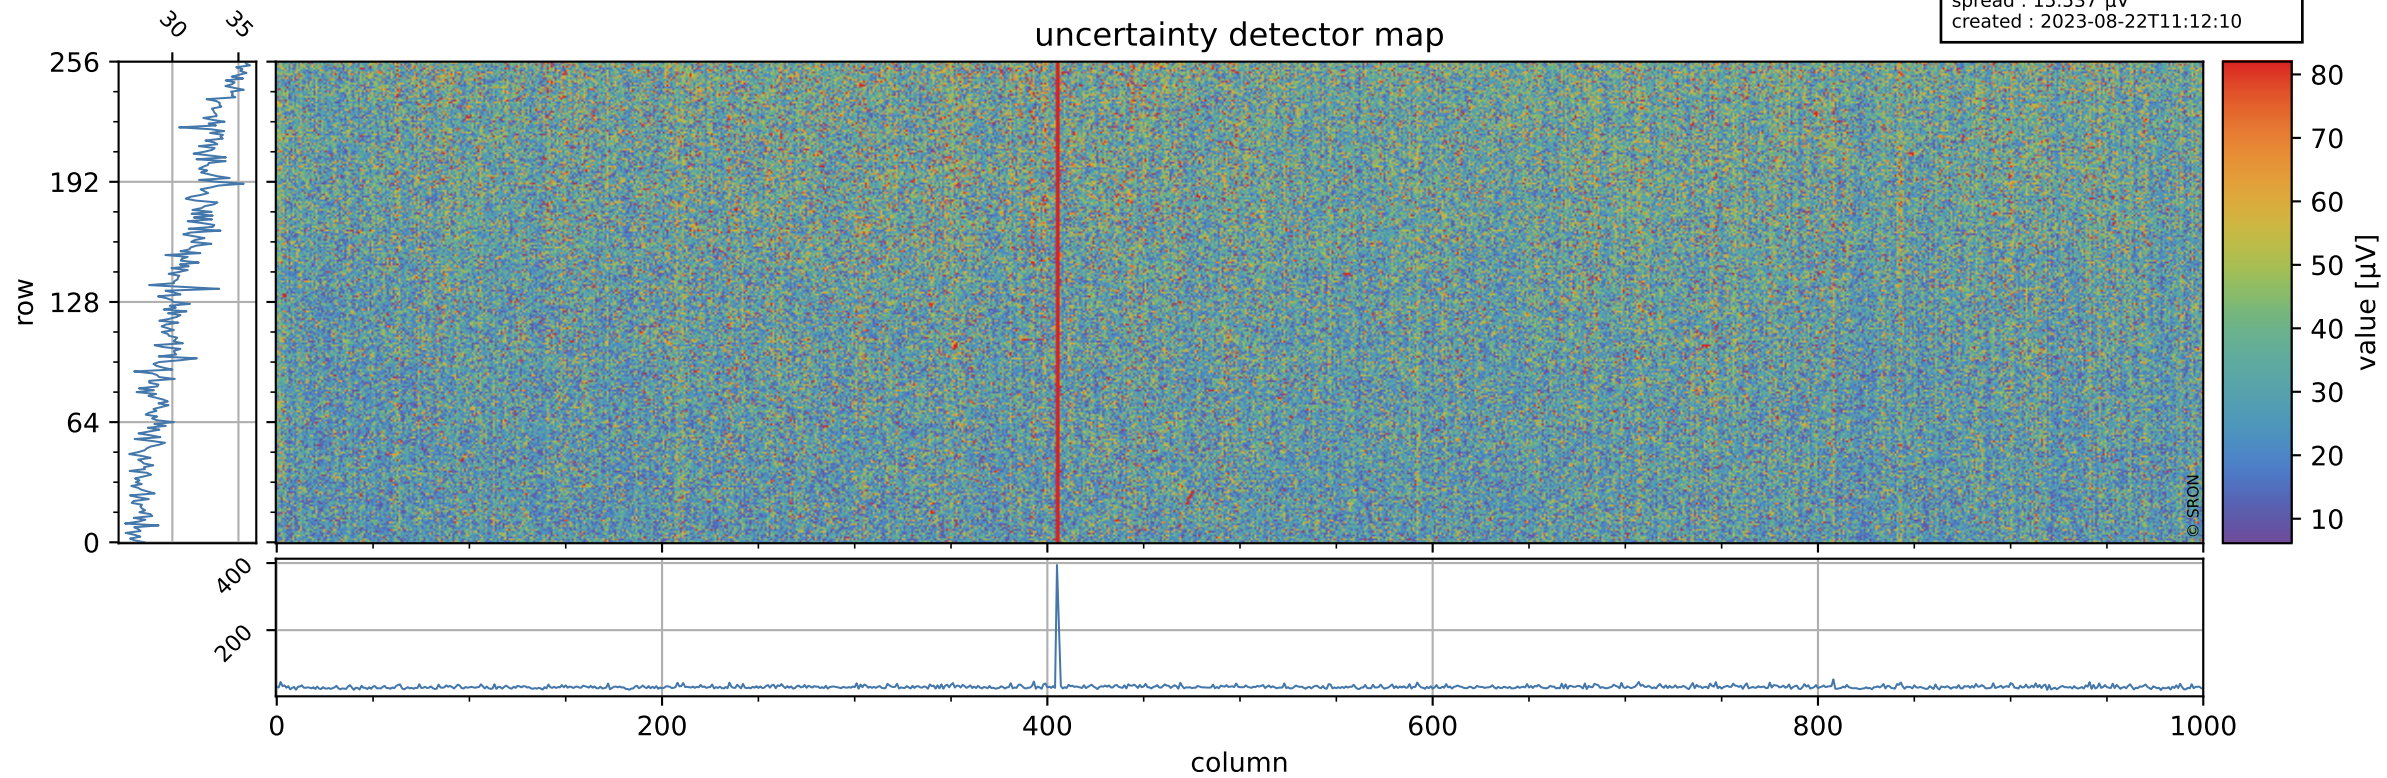

Tropomi SWIR offset (beta nominal)

orbits : 20 in [20242, 20287]
coverage : 2021-09-09 / 2021-09-12
median : 0.52595 V
spread : 0.035914 V
created : 2023-08-22T11:12:10

value detector map

Tropomi SWIR offset (beta nominal)

orbits : 20 in [20242, 20287]
coverage : 2021-09-09 / 2021-09-12
median : 30.934 μV
spread : 15.537 μV
created : 2023-08-22T11:12:10

Tropomi SWIR offset (beta nominal)

orbits : 20 in [20242, 20287]
coverage : 2021-09-09 / 2021-09-12
median : -0.066443 mV
spread : 0.39215 mV
created : 2023-08-22T11:12:10

value compared with SWIR offset CKD

Tropomi SWIR offset (beta nominal) ground-tracks of Sentinel-5P

orbits : 20 in [20242, 20287]
coverage : 2021-09-09 / 2021-09-12
created : 2023-08-22T11:12:10

Tropomi SWIR offset (beta nominal)

orbits : [1867, 20287]
coverage : 2018-02-20 / 2021-09-12
created : 2023-08-22T11:12:11

trend of detector median & temperatures