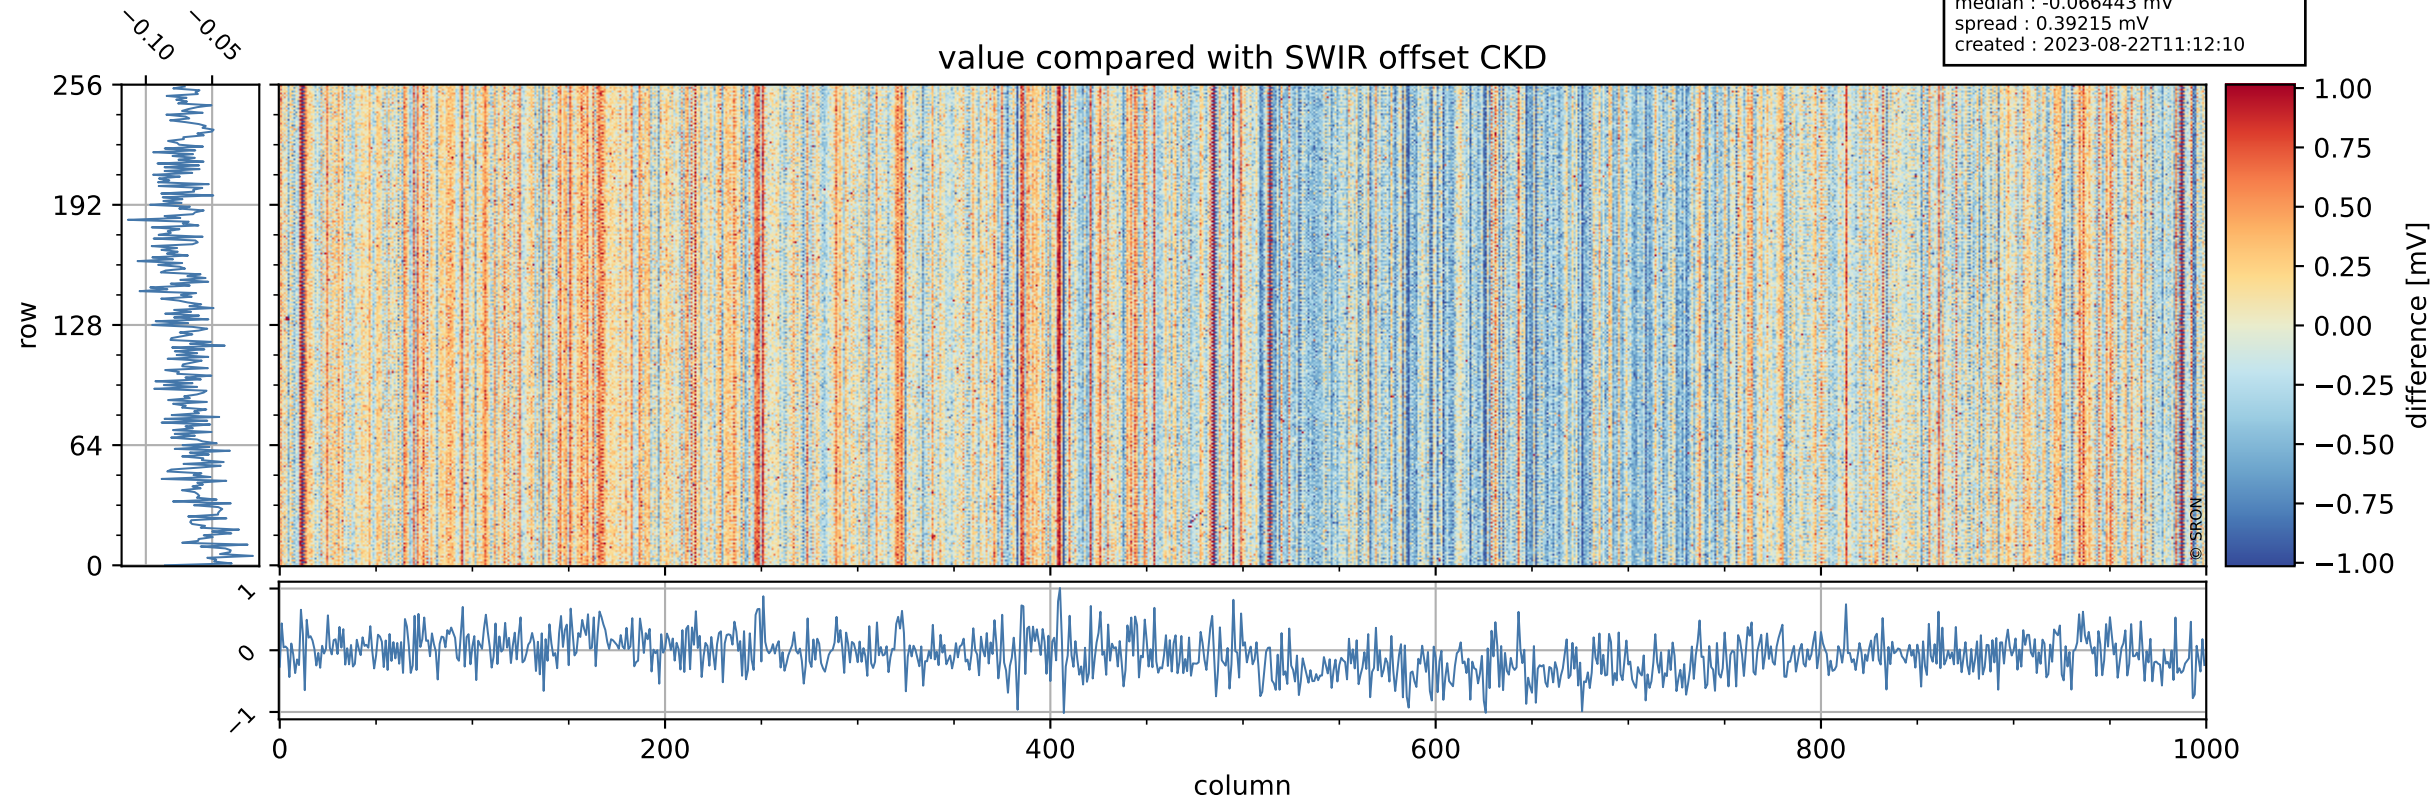

Tropomi SWIR offset (beta nominal)

orbits : 20 in [20242, 20287]
coverage : 2021-09-09 / 2021-09-12
median : 0.52595 V
spread : 0.035914 V
created : 2023-08-22T11:12:10

value detector map

Tropomi SWIR offset (beta nominal)

orbits : 20 in [20242, 20287]
coverage : 2021-09-09 / 2021-09-12
median : 30.934 μV
spread : 15.537 μV
created : 2023-08-22T11:12:10

Tropomi SWIR offset (beta nominal)

orbits : 20 in [20242, 20287]
coverage : 2021-09-09 / 2021-09-12
median : -0.066443 mV
spread : 0.39215 mV
created : 2023-08-22T11:12:10

value compared with SWIR offset CKD

Tropomi SWIR offset (beta nominal) ground-tracks of Sentinel-5P

orbits : 20 in [20242, 20287]
coverage : 2021-09-09 / 2021-09-12
created : 2023-08-22T11:12:10

Tropomi SWIR offset (beta nominal)

orbits : [1867, 20287]
coverage : 2018-02-20 / 2021-09-12
created : 2023-08-22T11:12:11

trend of detector median & temperatures