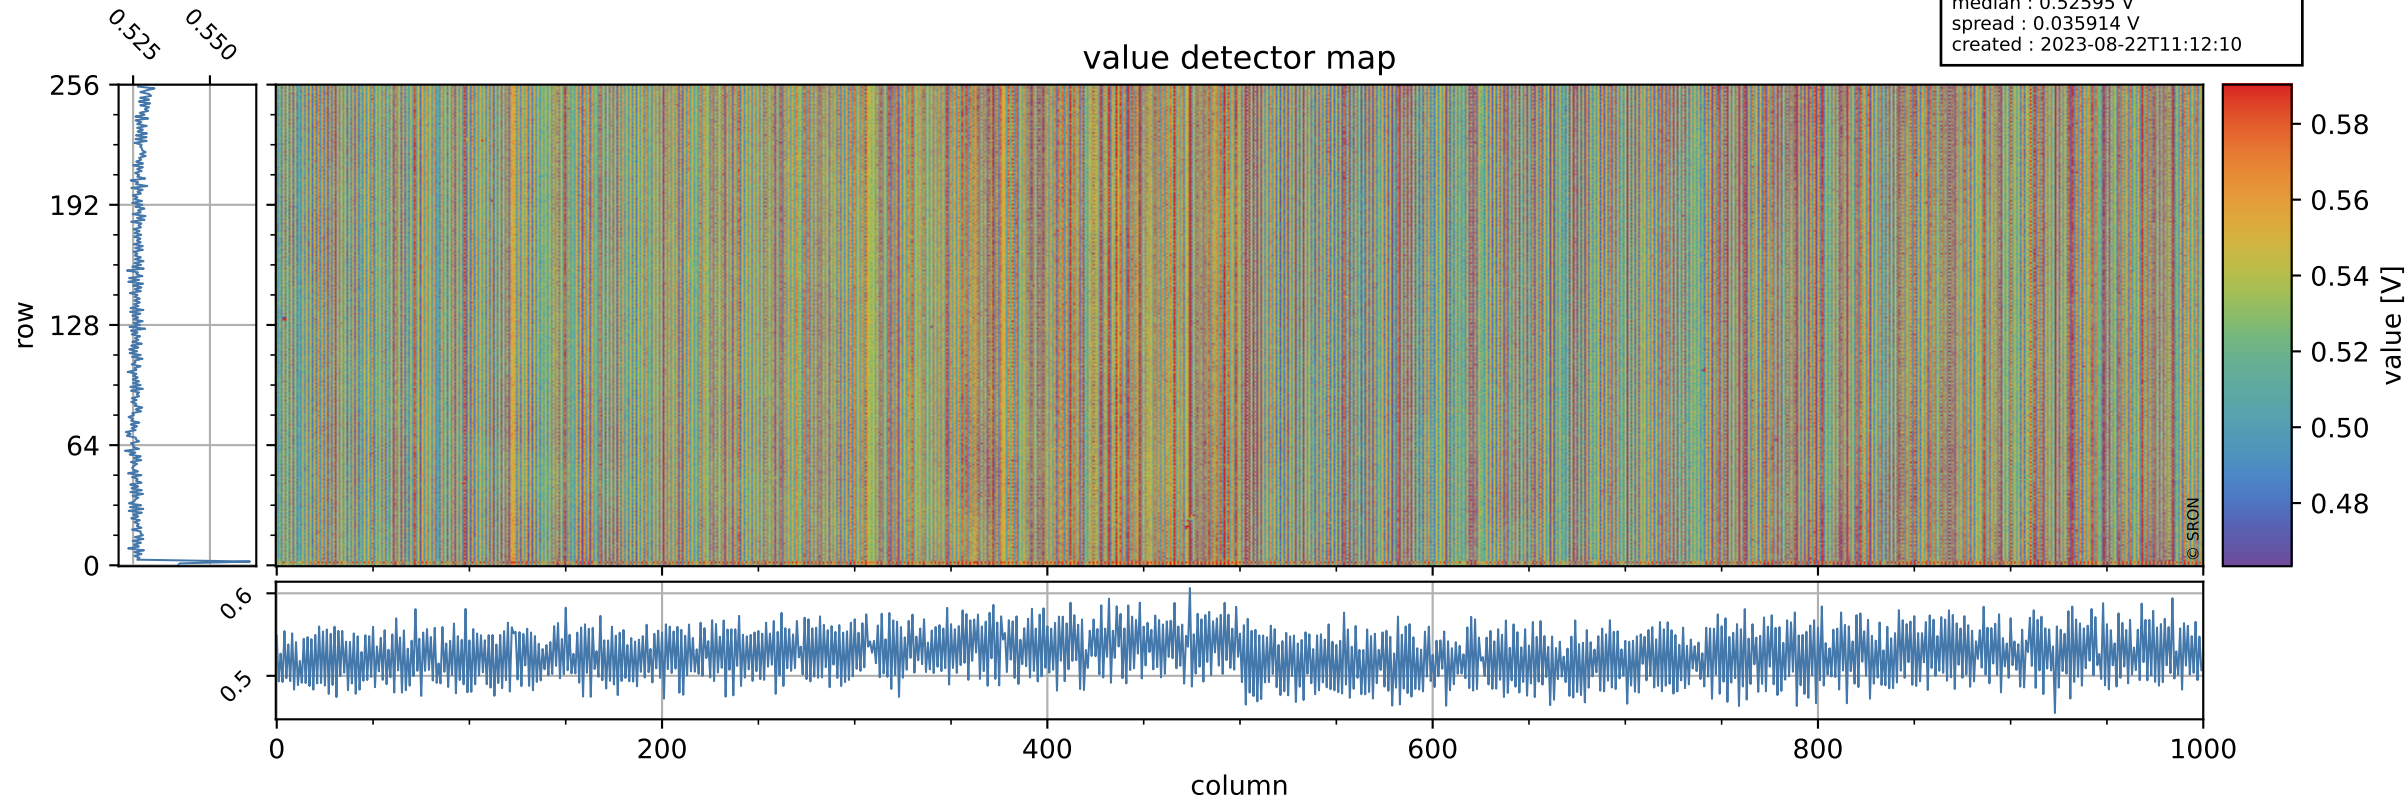

Tropomi SWIR offset (beta nominal)

orbits : 20 in [20242, 20287]
coverage : 2021-09-09 / 2021-09-12
median : 0.52595 V
spread : 0.035914 V
created : 2023-08-22T11:12:10

value detector map

Tropomi SWIR offset (beta nominal)

orbits : 20 in [20242, 20287]
coverage : 2021-09-09 / 2021-09-12
median : 30.934 μV
spread : 15.537 μV
created : 2023-08-22T11:12:10

Tropomi SWIR offset (beta nominal)

orbits : 20 in [20242, 20287]
coverage : 2021-09-09 / 2021-09-12
median : -0.066443 mV
spread : 0.39215 mV
created : 2023-08-22T11:12:10

value compared with SWIR offset CKD

Tropomi SWIR offset (beta nominal) ground-tracks of Sentinel-5P

orbits : 20 in [20242, 20287]
coverage : 2021-09-09 / 2021-09-12
created : 2023-08-22T11:12:10

Tropomi SWIR offset (beta nominal)

orbits : [1867, 20287]
coverage : 2018-02-20 / 2021-09-12
created : 2023-08-22T11:12:11

trend of detector median & temperatures