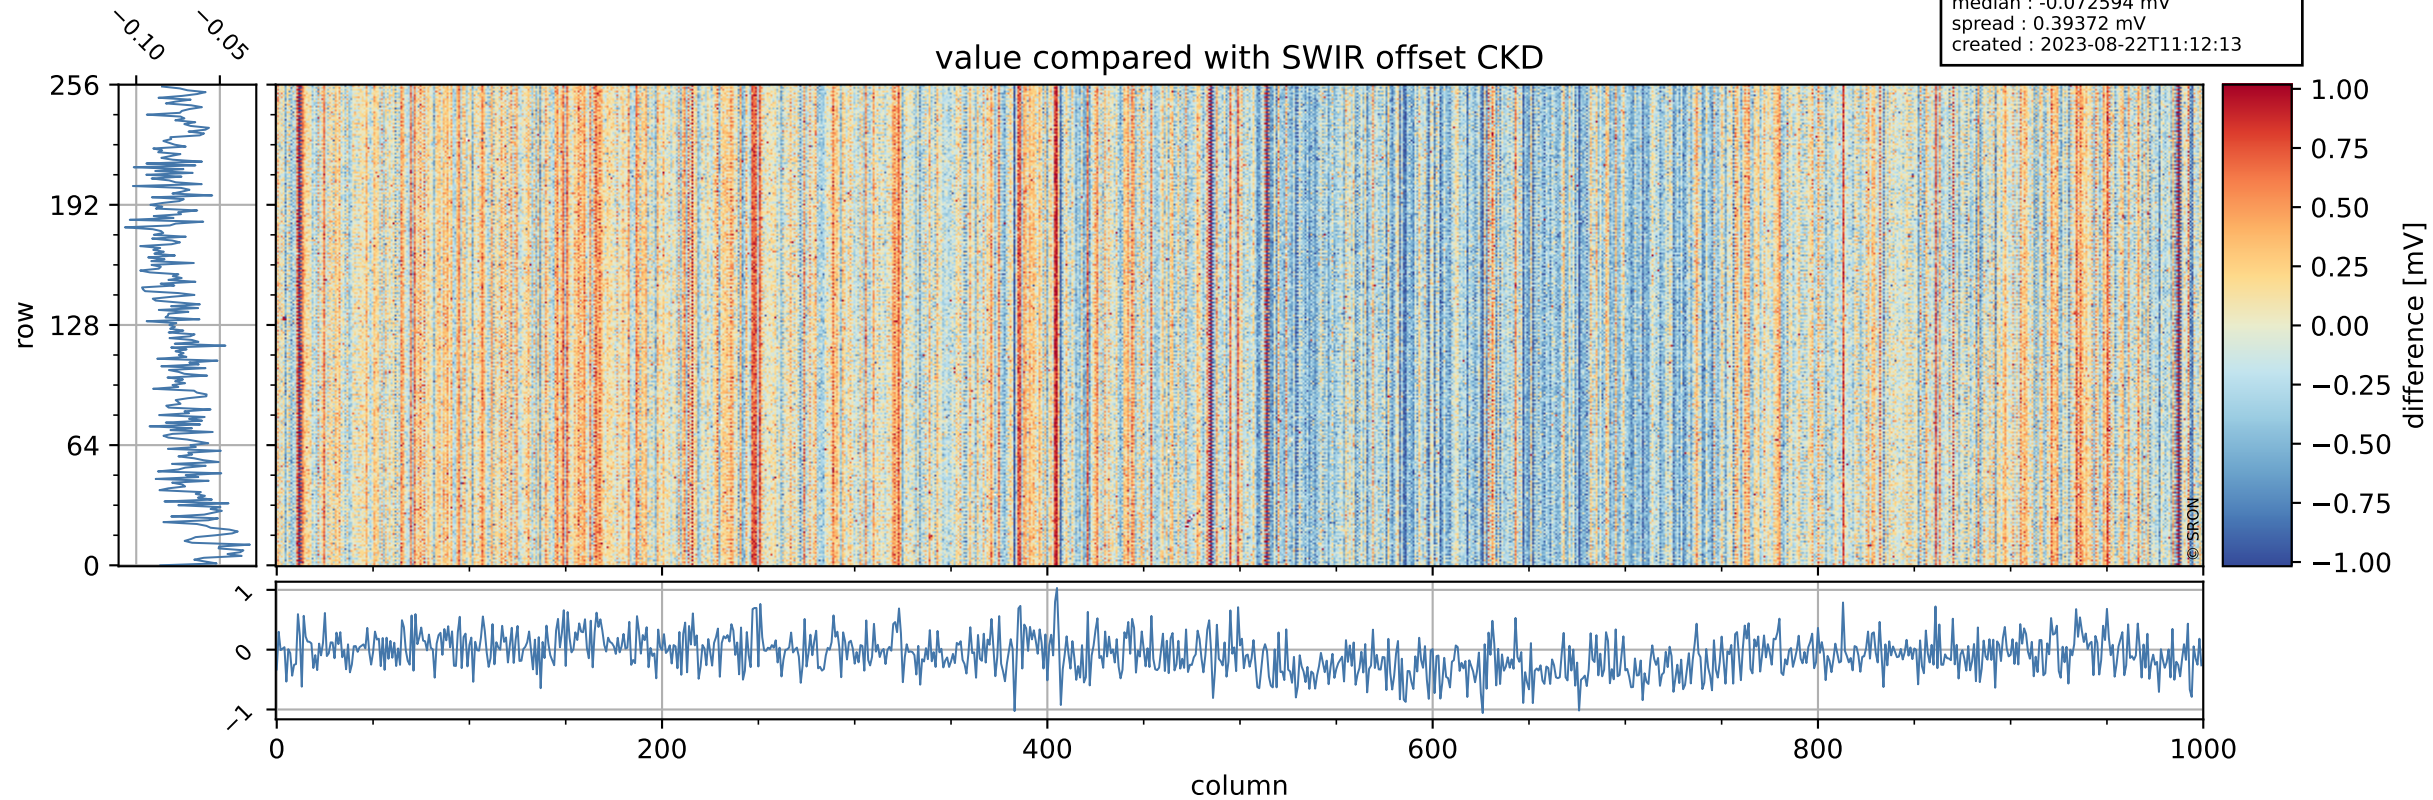

Tropomi SWIR offset (beta nominal)

orbits : 18 in [20287, 20332]
coverage : 2021-09-12 / 2021-09-15
median : 0.52594 V
spread : 0.035912 V
created : 2023-08-22T11:12:12

value detector map

Tropomi SWIR offset (beta nominal)

orbits : 18 in [20287, 20332]
coverage : 2021-09-12 / 2021-09-15
median : 30.657 μV
spread : 15.093 μV
created : 2023-08-22T11:12:12

Tropomi SWIR offset (beta nominal)

orbits : 18 in [20287, 20332]
coverage : 2021-09-12 / 2021-09-15
median : -0.072594 mV
spread : 0.39372 mV
created : 2023-08-22T11:12:13

value compared with SWIR offset CKD

Tropomi SWIR offset (beta nominal) ground-tracks of Sentinel-5P

orbits : 18 in [20287, 20332]
coverage : 2021-09-12 / 2021-09-15
created : 2023-08-22T11:12:13

Tropomi SWIR offset (beta nominal)

orbits : [1867, 20332]
coverage : 2018-02-20 / 2021-09-15
created : 2023-08-22T11:12:13

trend of detector median & temperatures