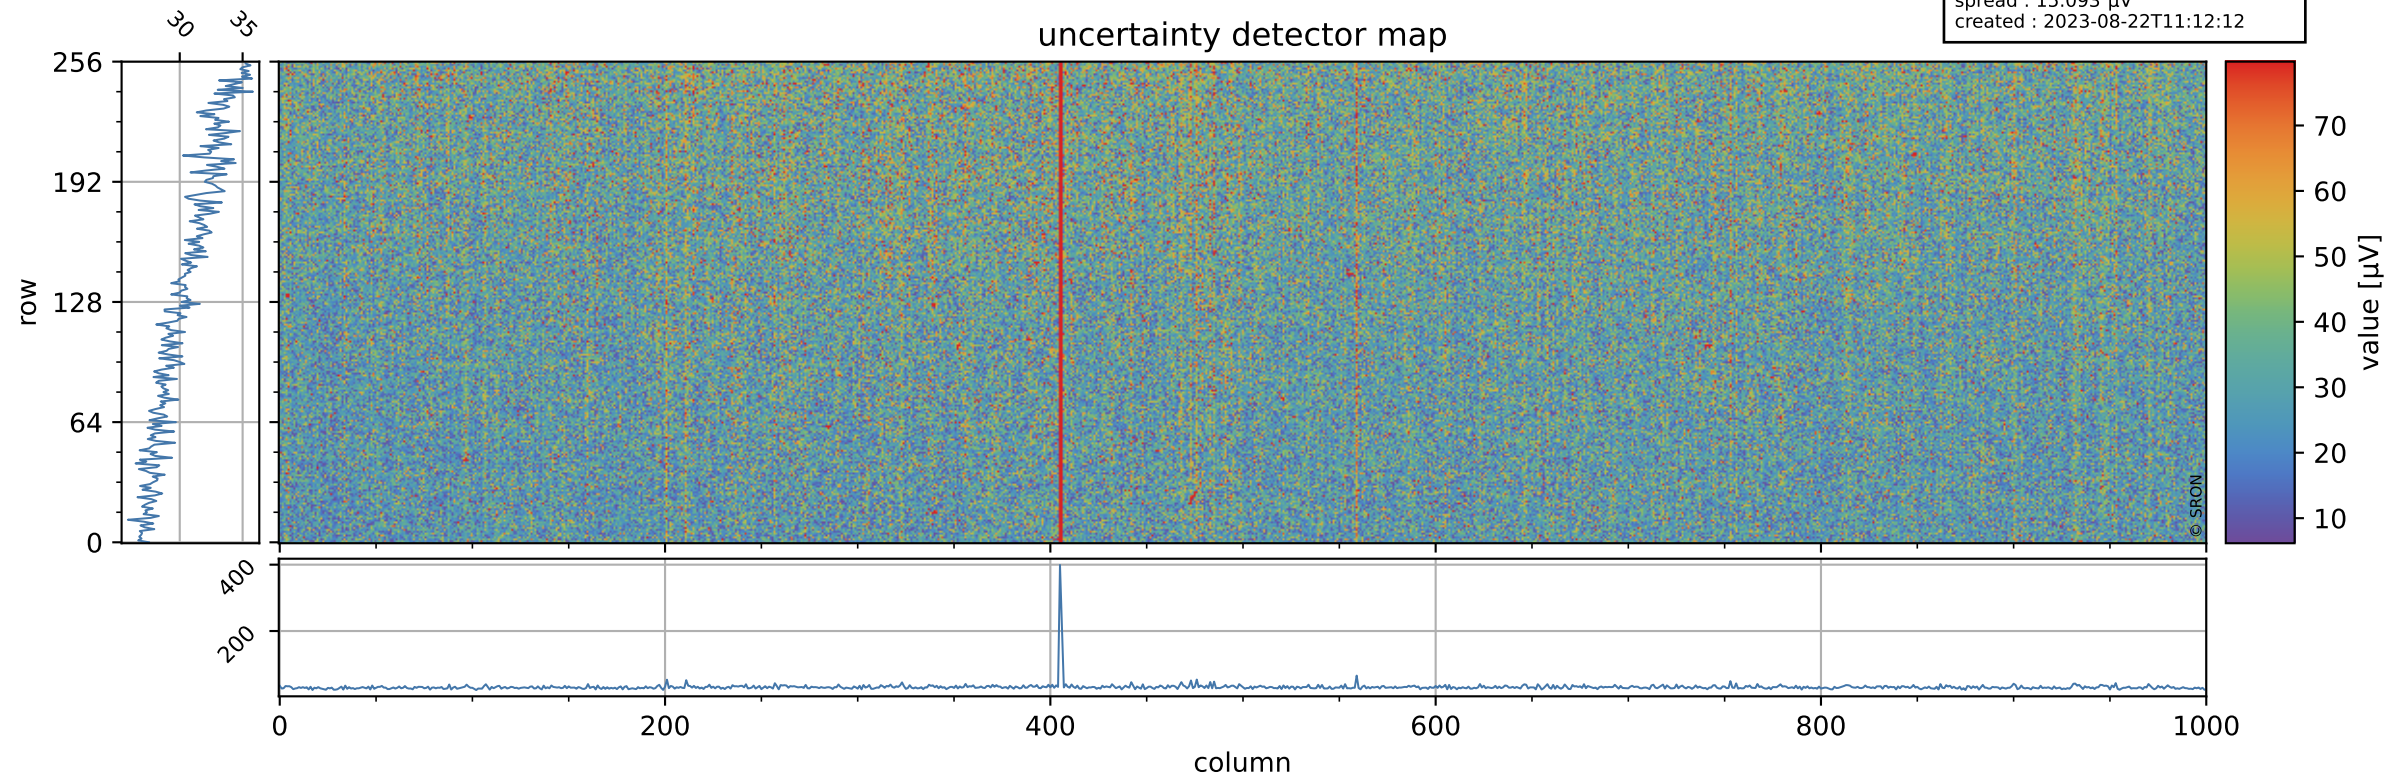

Tropomi SWIR offset (beta nominal)

orbits : 18 in [20287, 20332]
coverage : 2021-09-12 / 2021-09-15
median : 0.52594 V
spread : 0.035912 V
created : 2023-08-22T11:12:12

value detector map

Tropomi SWIR offset (beta nominal)

orbits : 18 in [20287, 20332]
coverage : 2021-09-12 / 2021-09-15
median : 30.657 μV
spread : 15.093 μV
created : 2023-08-22T11:12:12

Tropomi SWIR offset (beta nominal)

orbits : 18 in [20287, 20332]
coverage : 2021-09-12 / 2021-09-15
median : -0.072594 mV
spread : 0.39372 mV
created : 2023-08-22T11:12:13

value compared with SWIR offset CKD

Tropomi SWIR offset (beta nominal) ground-tracks of Sentinel-5P

orbits : 18 in [20287, 20332]
coverage : 2021-09-12 / 2021-09-15
created : 2023-08-22T11:12:13

Tropomi SWIR offset (beta nominal)

orbits : [1867, 20332]
coverage : 2018-02-20 / 2021-09-15
created : 2023-08-22T11:12:13

trend of detector median & temperatures