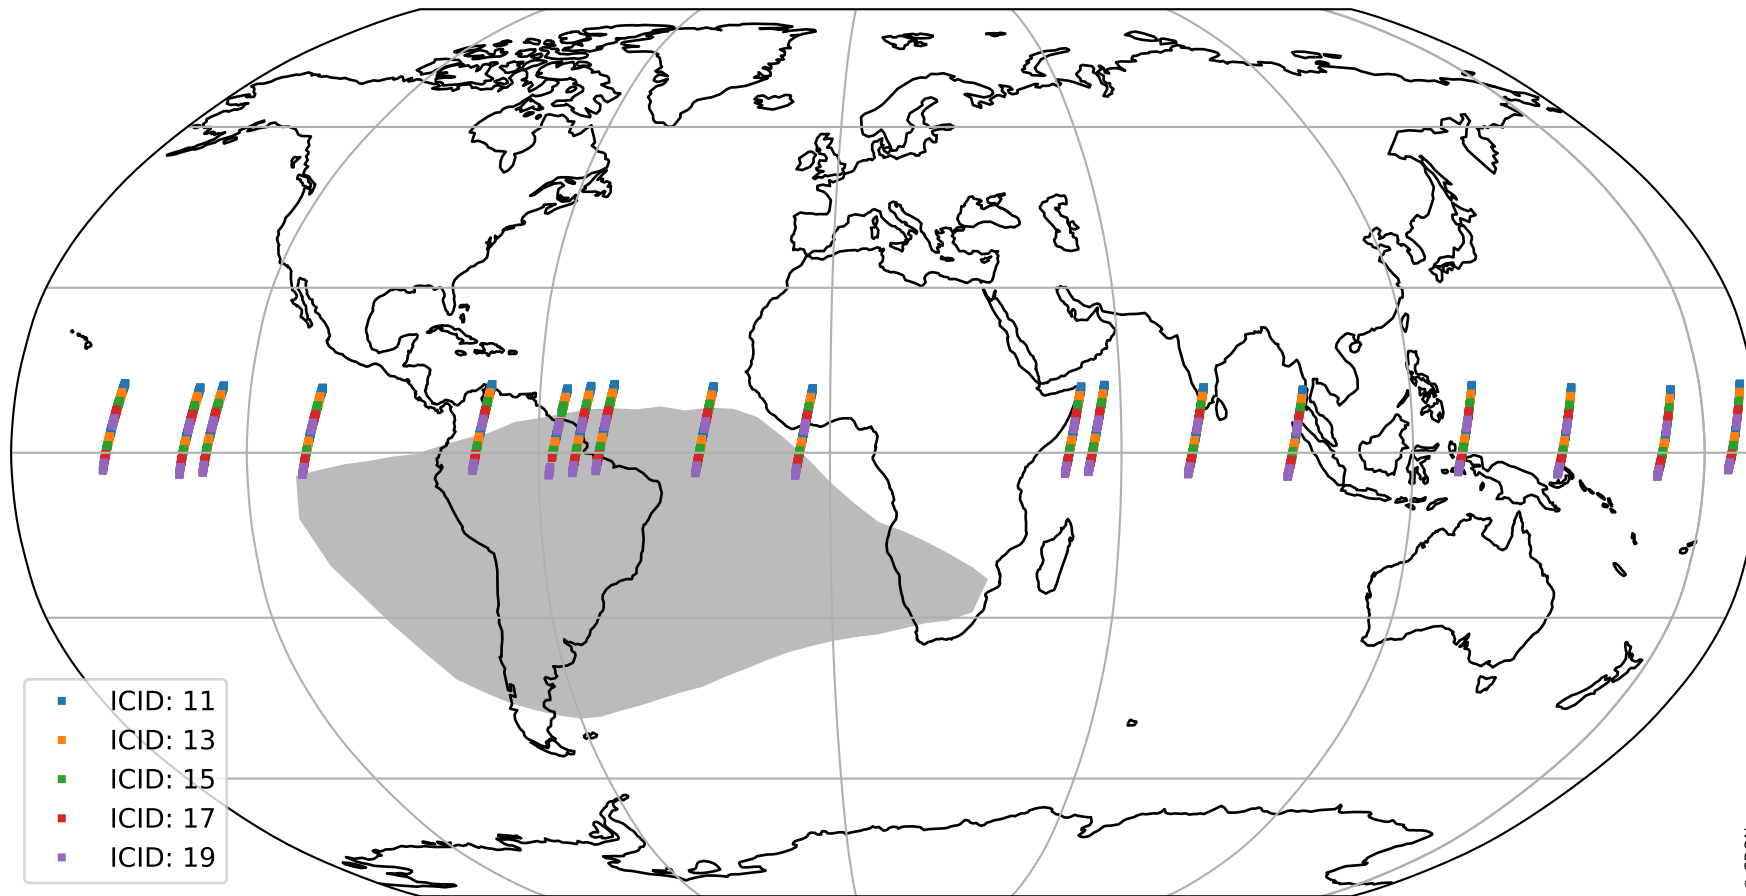

Tropomi SWIR offset (beta nominal)

orbits : 18 in [20287, 20332]
coverage : 2021-09-12 / 2021-09-15
median : 0.52594 V
spread : 0.035912 V
created : 2023-08-22T11:12:12

value detector map

Tropomi SWIR offset (beta nominal)

orbits : 18 in [20287, 20332]
coverage : 2021-09-12 / 2021-09-15
median : 30.657 μV
spread : 15.093 μV
created : 2023-08-22T11:12:12

Tropomi SWIR offset (beta nominal)

orbits : 18 in [20287, 20332]
coverage : 2021-09-12 / 2021-09-15
median : -0.072594 mV
spread : 0.39372 mV
created : 2023-08-22T11:12:13

value compared with SWIR offset CKD

Tropomi SWIR offset (beta nominal) ground-tracks of Sentinel-5P

orbits : 18 in [20287, 20332]
coverage : 2021-09-12 / 2021-09-15
created : 2023-08-22T11:12:13

Tropomi SWIR offset (beta nominal)

orbits : [1867, 20332]
coverage : 2018-02-20 / 2021-09-15
created : 2023-08-22T11:12:13

trend of detector median & temperatures