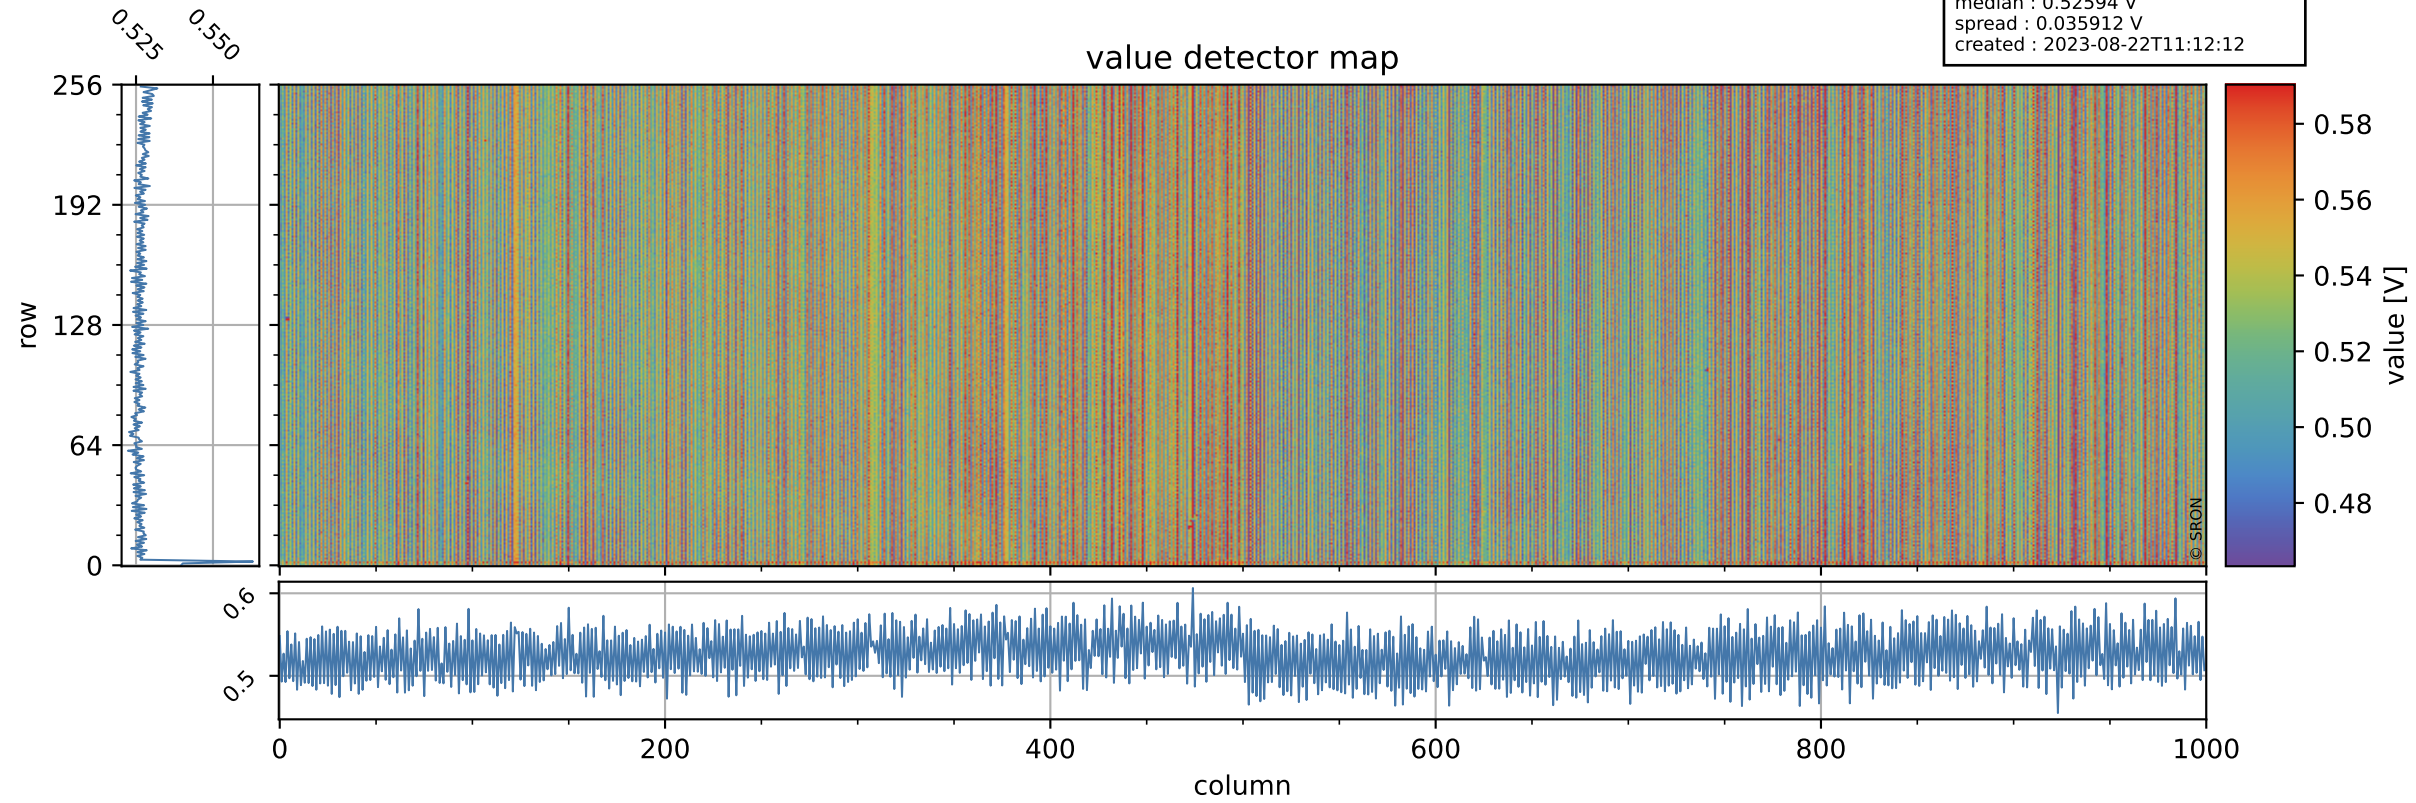

Tropomi SWIR offset (beta nominal)

orbits : 18 in [20287, 20332]
coverage : 2021-09-12 / 2021-09-15
median : 0.52594 V
spread : 0.035912 V
created : 2023-08-22T11:12:12

value detector map

Tropomi SWIR offset (beta nominal)

orbits : 18 in [20287, 20332]
coverage : 2021-09-12 / 2021-09-15
median : 30.657 μV
spread : 15.093 μV
created : 2023-08-22T11:12:12

Tropomi SWIR offset (beta nominal)

orbits : 18 in [20287, 20332]
coverage : 2021-09-12 / 2021-09-15
median : -0.072594 mV
spread : 0.39372 mV
created : 2023-08-22T11:12:13

value compared with SWIR offset CKD

Tropomi SWIR offset (beta nominal) ground-tracks of Sentinel-5P

orbits : 18 in [20287, 20332]
coverage : 2021-09-12 / 2021-09-15
created : 2023-08-22T11:12:13

Tropomi SWIR offset (beta nominal)

orbits : [1867, 20332]
coverage : 2018-02-20 / 2021-09-15
created : 2023-08-22T11:12:13

trend of detector median & temperatures