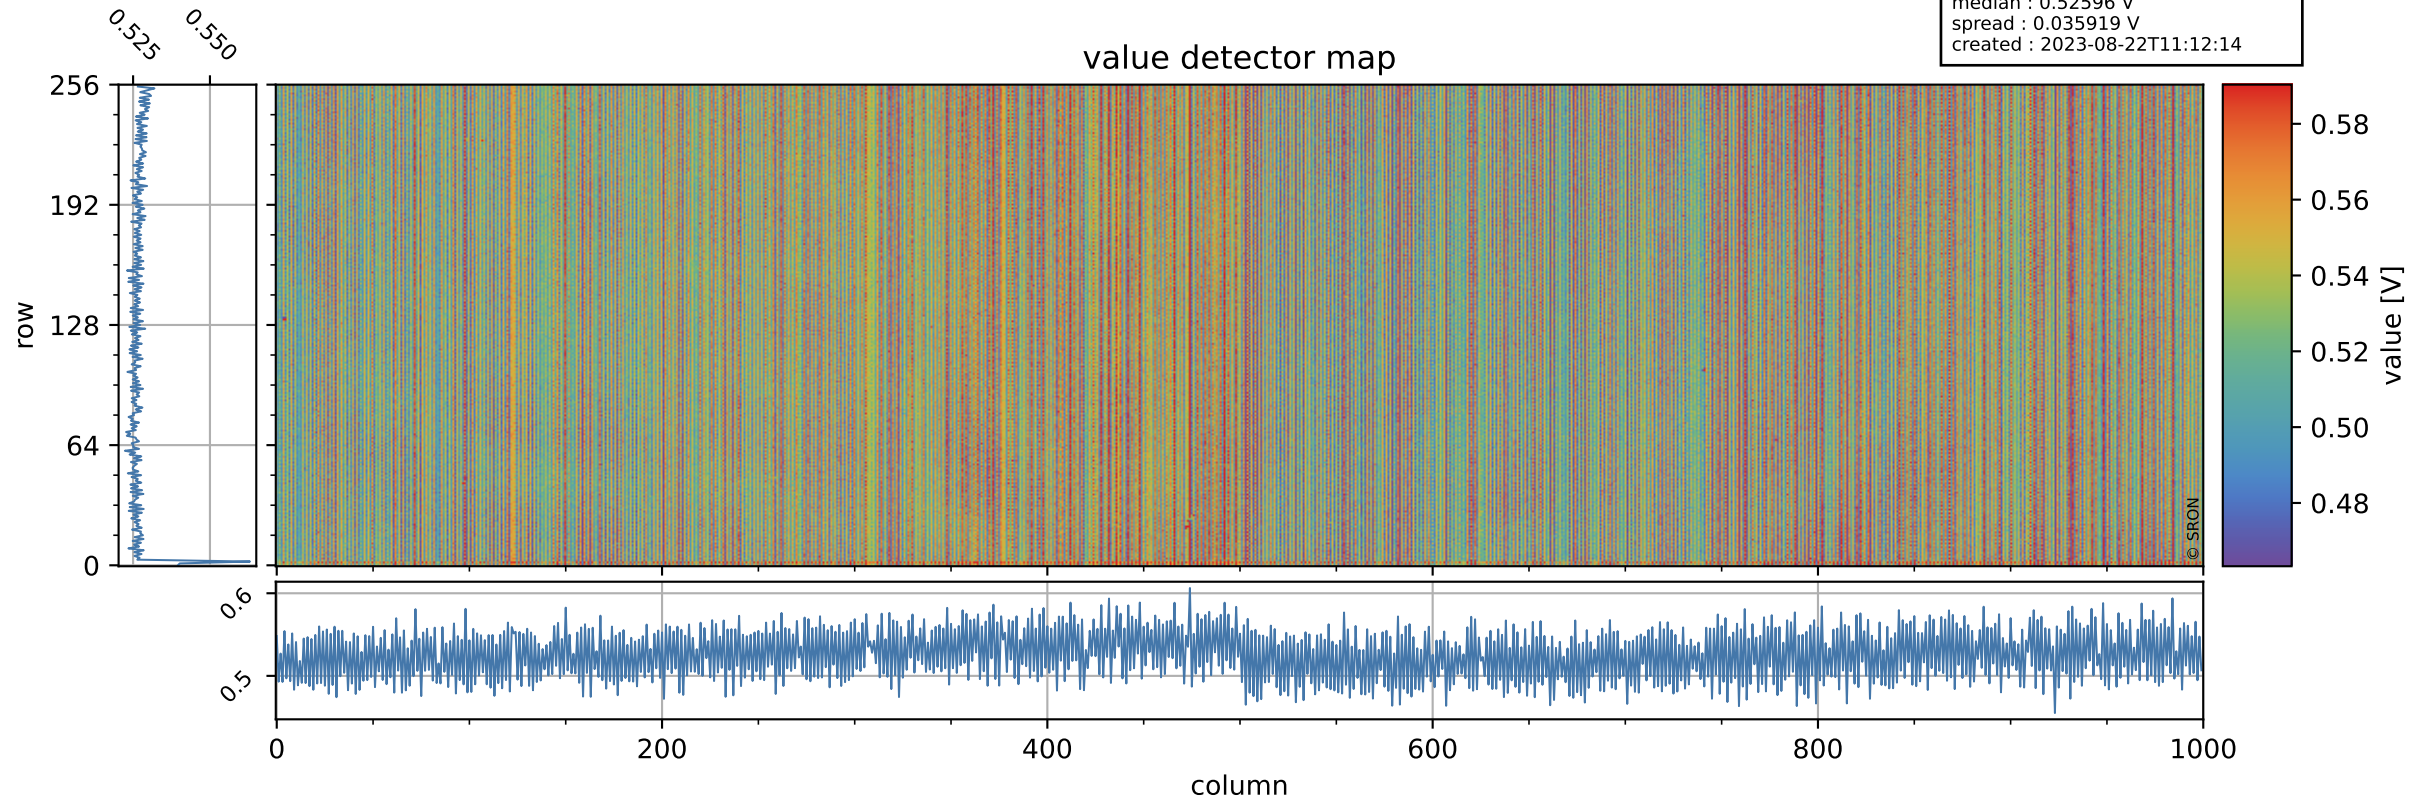

# Tropomi SWIR offset (beta nominal)

orbits : 20 in [20332, 20377]  
coverage : 2021-09-15 / 2021-09-18  
median : 0.52596 V  
spread : 0.035919 V  
created : 2023-08-22T11:12:14

## value detector map

# Tropomi SWIR offset (beta nominal)

orbits : 20 in [20332, 20377]  
coverage : 2021-09-15 / 2021-09-18  
median : 28.587  $\mu\text{V}$   
spread : 14.438  $\mu\text{V}$   
created : 2023-08-22T11:12:14

# Tropomi SWIR offset (beta nominal) ground-tracks of Sentinel-5P

orbits : 20 in [20332, 20377]  
coverage : 2021-09-15 / 2021-09-18  
created : 2023-08-22T11:12:15