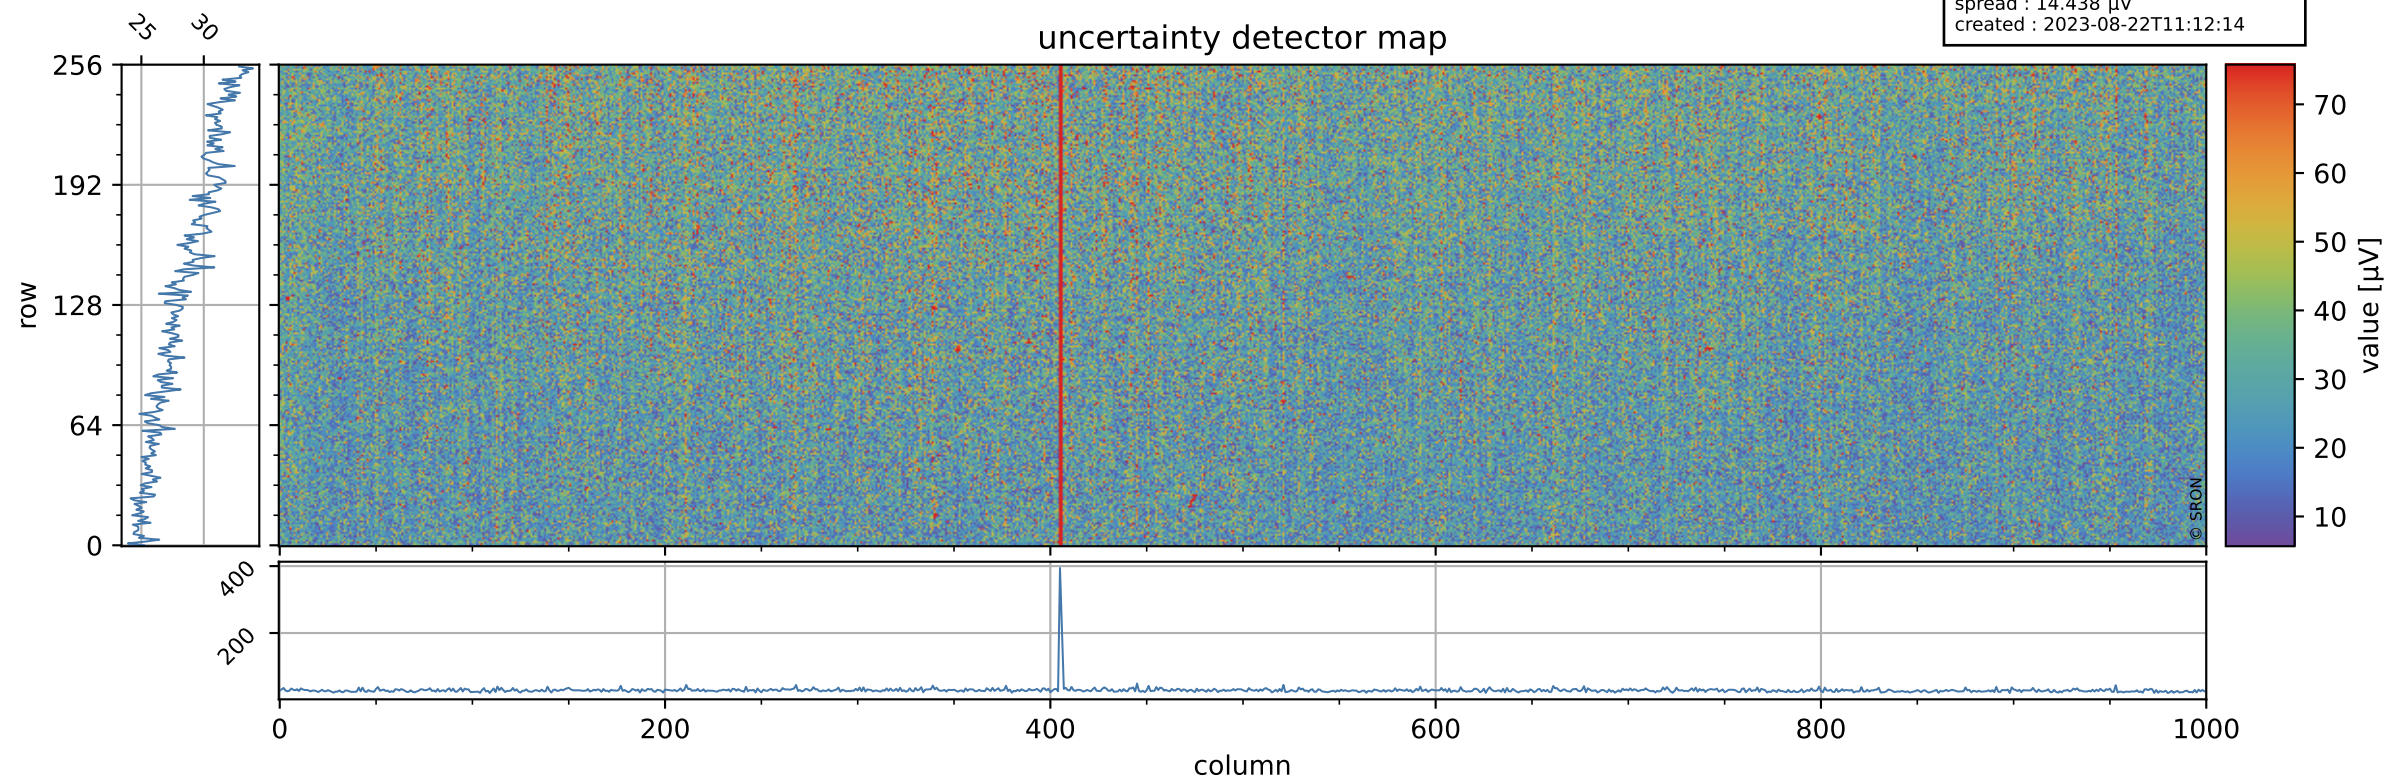

# Tropomi SWIR offset (beta nominal)

orbits : 20 in [20332, 20377]  
coverage : 2021-09-15 / 2021-09-18  
median : 0.52596 V  
spread : 0.035919 V  
created : 2023-08-22T11:12:14

## value detector map

# Tropomi SWIR offset (beta nominal)

orbits : 20 in [20332, 20377]  
coverage : 2021-09-15 / 2021-09-18  
median : 28.587  $\mu\text{V}$   
spread : 14.438  $\mu\text{V}$   
created : 2023-08-22T11:12:14

# Tropomi SWIR offset (beta nominal) ground-tracks of Sentinel-5P

orbits : 20 in [20332, 20377]  
coverage : 2021-09-15 / 2021-09-18  
created : 2023-08-22T11:12:15