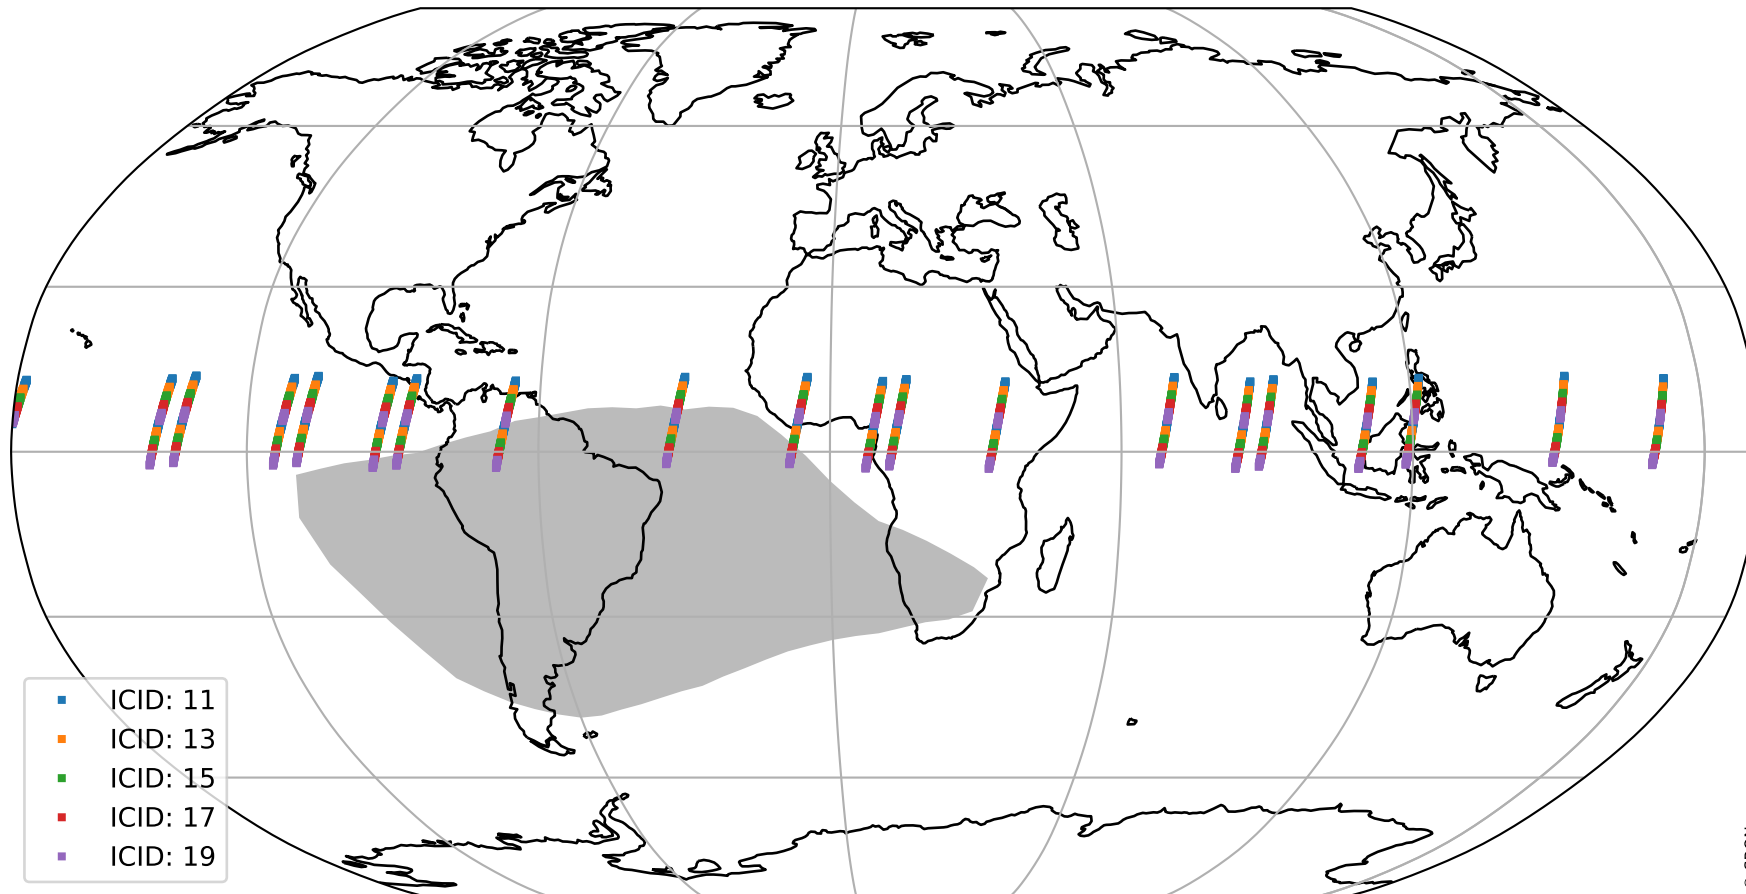

# Tropomi SWIR offset (beta nominal)

orbits : 20 in [20332, 20377]  
coverage : 2021-09-15 / 2021-09-18  
median : 28.587  $\mu\text{V}$   
spread : 14.438  $\mu\text{V}$   
created : 2023-08-22T11:12:14

# Tropomi SWIR offset (beta nominal)

orbits : 20 in [20332, 20377]  
coverage : 2021-09-15 / 2021-09-18  
median : -0.053271 mV  
spread : 0.39957 mV  
created : 2023-08-22T11:12:15

value compared with SWIR offset CKD

# Tropomi SWIR offset (beta nominal) ground-tracks of Sentinel-5P

orbits : 20 in [20332, 20377]  
coverage : 2021-09-15 / 2021-09-18  
created : 2023-08-22T11:12:15

# Tropomi SWIR offset (beta nominal)

orbits : [1867, 20377]  
coverage : 2018-02-20 / 2021-09-18  
created : 2023-08-22T11:12:15