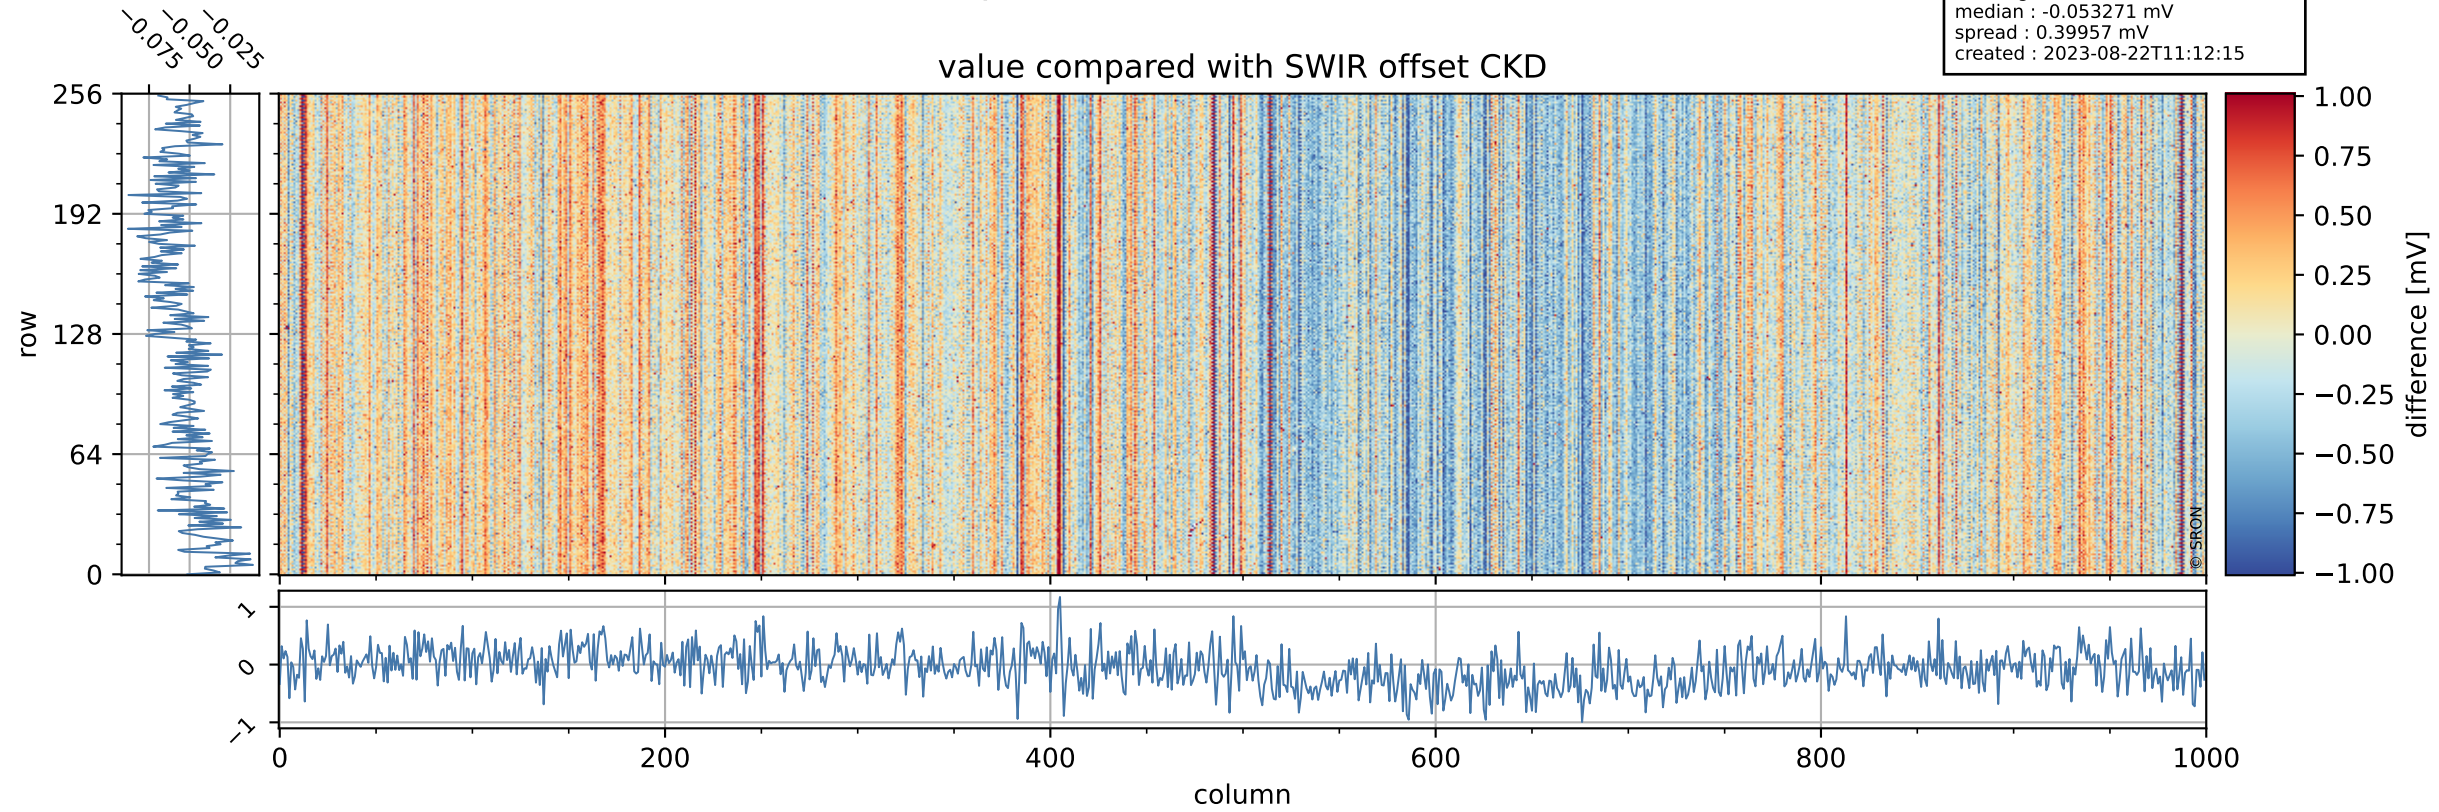

## value detector map

# Tropomi SWIR offset (beta nominal)

orbits : 20 in [20332, 20377]  
coverage : 2021-09-15 / 2021-09-18  
median : 28.587  $\mu\text{V}$   
spread : 14.438  $\mu\text{V}$   
created : 2023-08-22T11:12:14

# Tropomi SWIR offset (beta nominal)

orbits : 20 in [20332, 20377]  
coverage : 2021-09-15 / 2021-09-18  
median : -0.053271 mV  
spread : 0.39957 mV  
created : 2023-08-22T11:12:15

value compared with SWIR offset CKD

# Tropomi SWIR offset (beta nominal) ground-tracks of Sentinel-5P

orbits : 20 in [20332, 20377]  
coverage : 2021-09-15 / 2021-09-18  
created : 2023-08-22T11:12:15