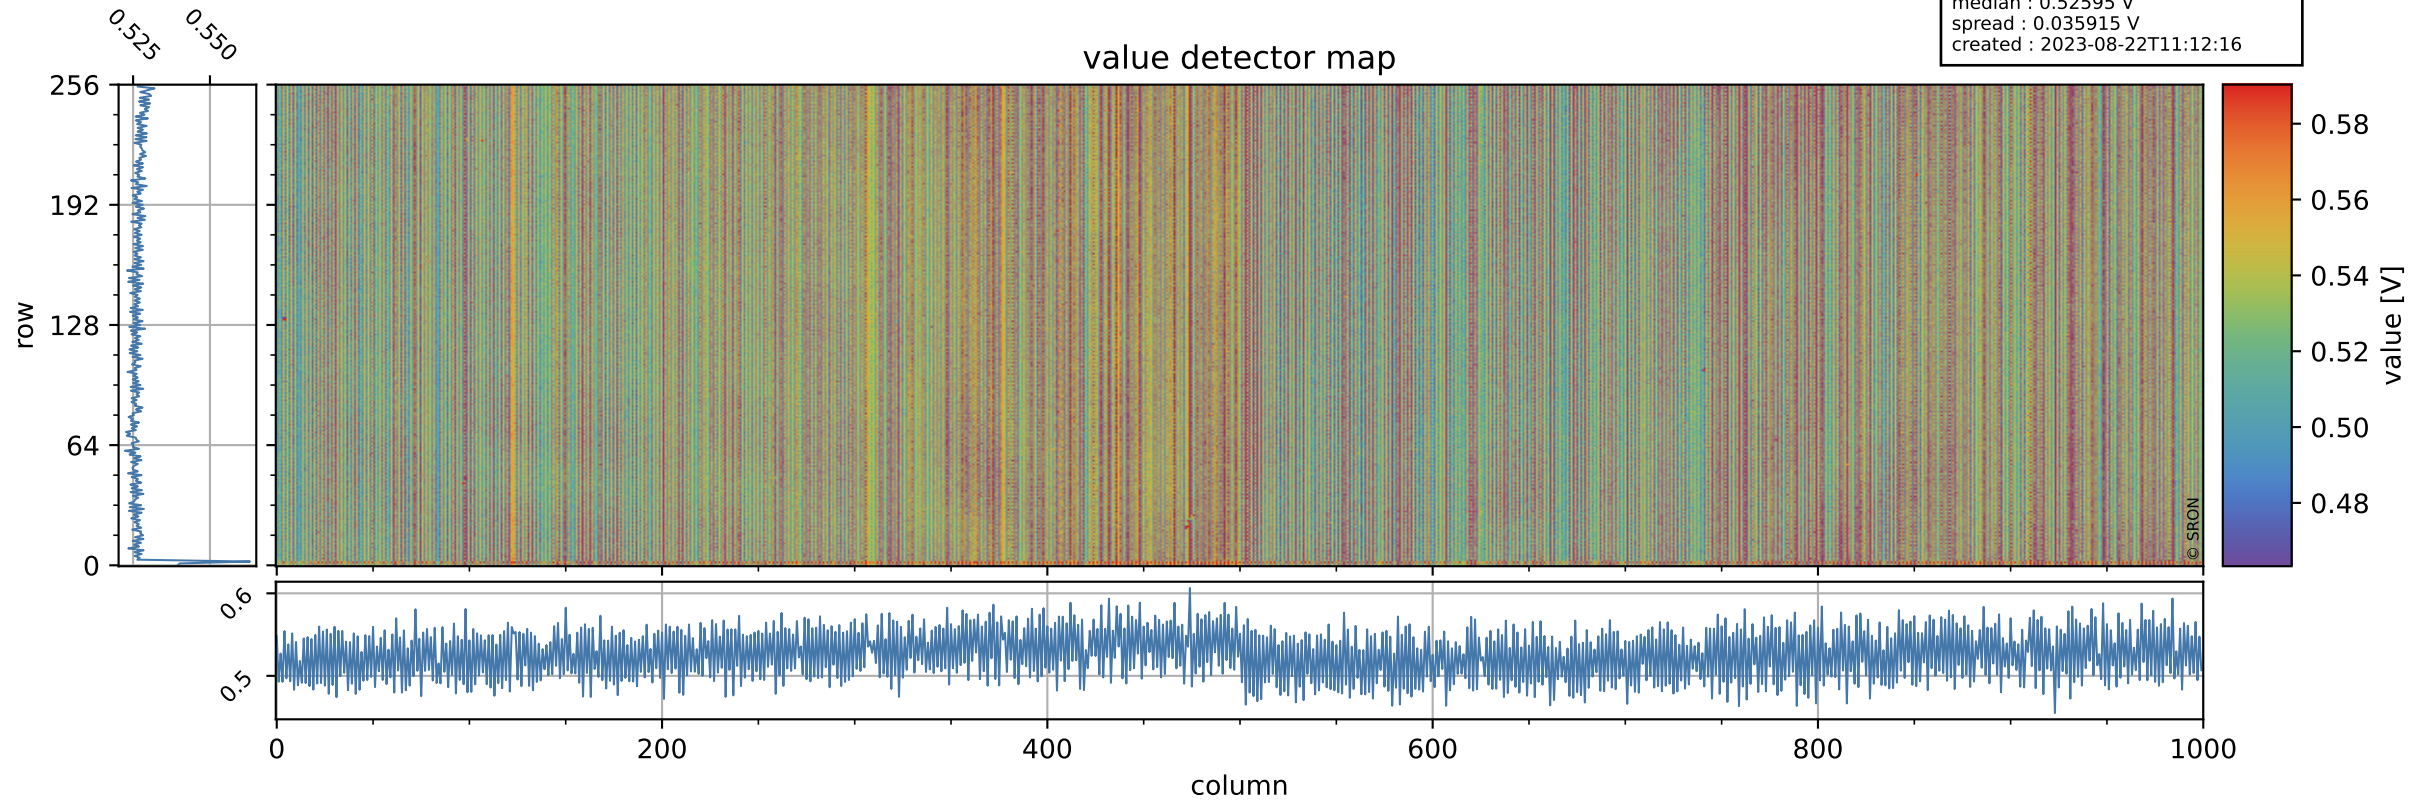

Tropomi SWIR offset (beta nominal)

orbits : 19 in [20377, 20422]
coverage : 2021-09-18 / 2021-09-21
median : 0.52595 V
spread : 0.035915 V
created : 2023-08-22T11:12:16

value detector map

Tropomi SWIR offset (beta nominal)

orbits : 19 in [20377, 20422]
coverage : 2021-09-18 / 2021-09-21
median : 30.004 μV
spread : 15.169 μV
created : 2023-08-22T11:12:17

Tropomi SWIR offset (beta nominal)

orbits : 19 in [20377, 20422]
coverage : 2021-09-18 / 2021-09-21
median : -0.064858 mV
spread : 0.40236 mV
created : 2023-08-22T11:12:17

value compared with SWIR offset CKD

Tropomi SWIR offset (beta nominal) ground-tracks of Sentinel-5P

orbits : 19 in [20377, 20422]
coverage : 2021-09-18 / 2021-09-21
created : 2023-08-22T11:12:17

Tropomi SWIR offset (beta nominal)

orbits : [1867, 20422]
coverage : 2018-02-20 / 2021-09-21
created : 2023-08-22T11:12:18

trend of detector median & temperatures