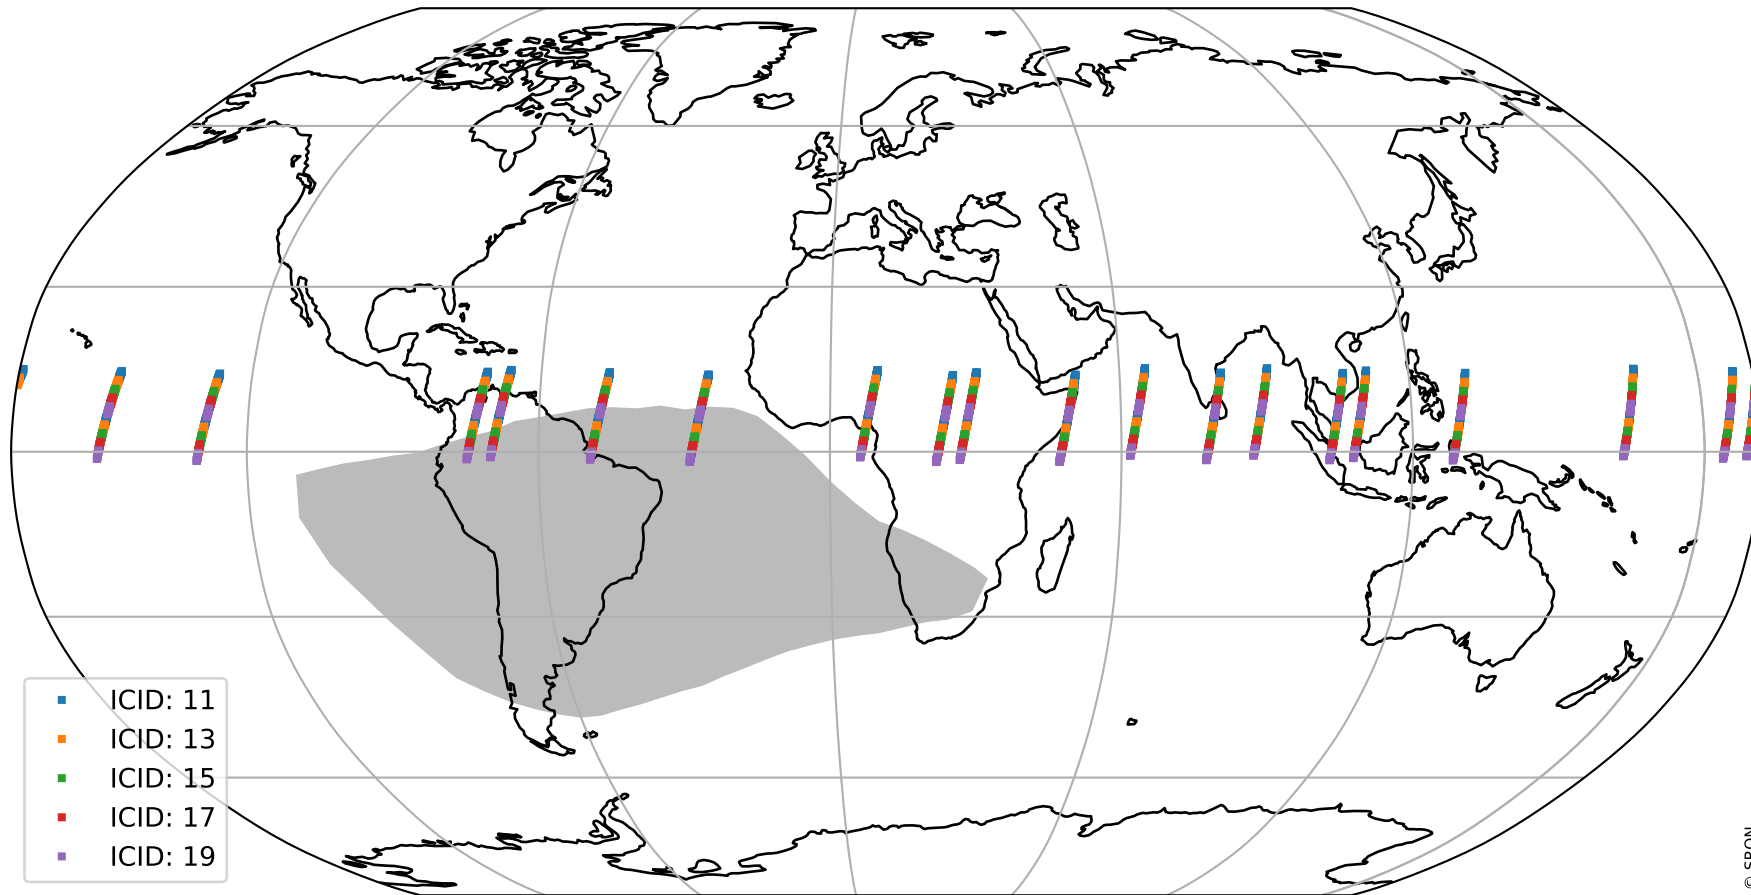

Tropomi SWIR offset (beta nominal)

orbits : 19 in [20377, 20422]
coverage : 2021-09-18 / 2021-09-21
median : 0.52595 V
spread : 0.035915 V
created : 2023-08-22T11:12:16

value detector map

Tropomi SWIR offset (beta nominal)

orbits : 19 in [20377, 20422]
coverage : 2021-09-18 / 2021-09-21
median : 30.004 μV
spread : 15.169 μV
created : 2023-08-22T11:12:17

Tropomi SWIR offset (beta nominal)

orbits : 19 in [20377, 20422]
coverage : 2021-09-18 / 2021-09-21
median : -0.064858 mV
spread : 0.40236 mV
created : 2023-08-22T11:12:17

value compared with SWIR offset CKD

Tropomi SWIR offset (beta nominal) ground-tracks of Sentinel-5P

orbits : 19 in [20377, 20422]
coverage : 2021-09-18 / 2021-09-21
created : 2023-08-22T11:12:17

Tropomi SWIR offset (beta nominal)

orbits : [1867, 20422]
coverage : 2018-02-20 / 2021-09-21
created : 2023-08-22T11:12:18

trend of detector median & temperatures