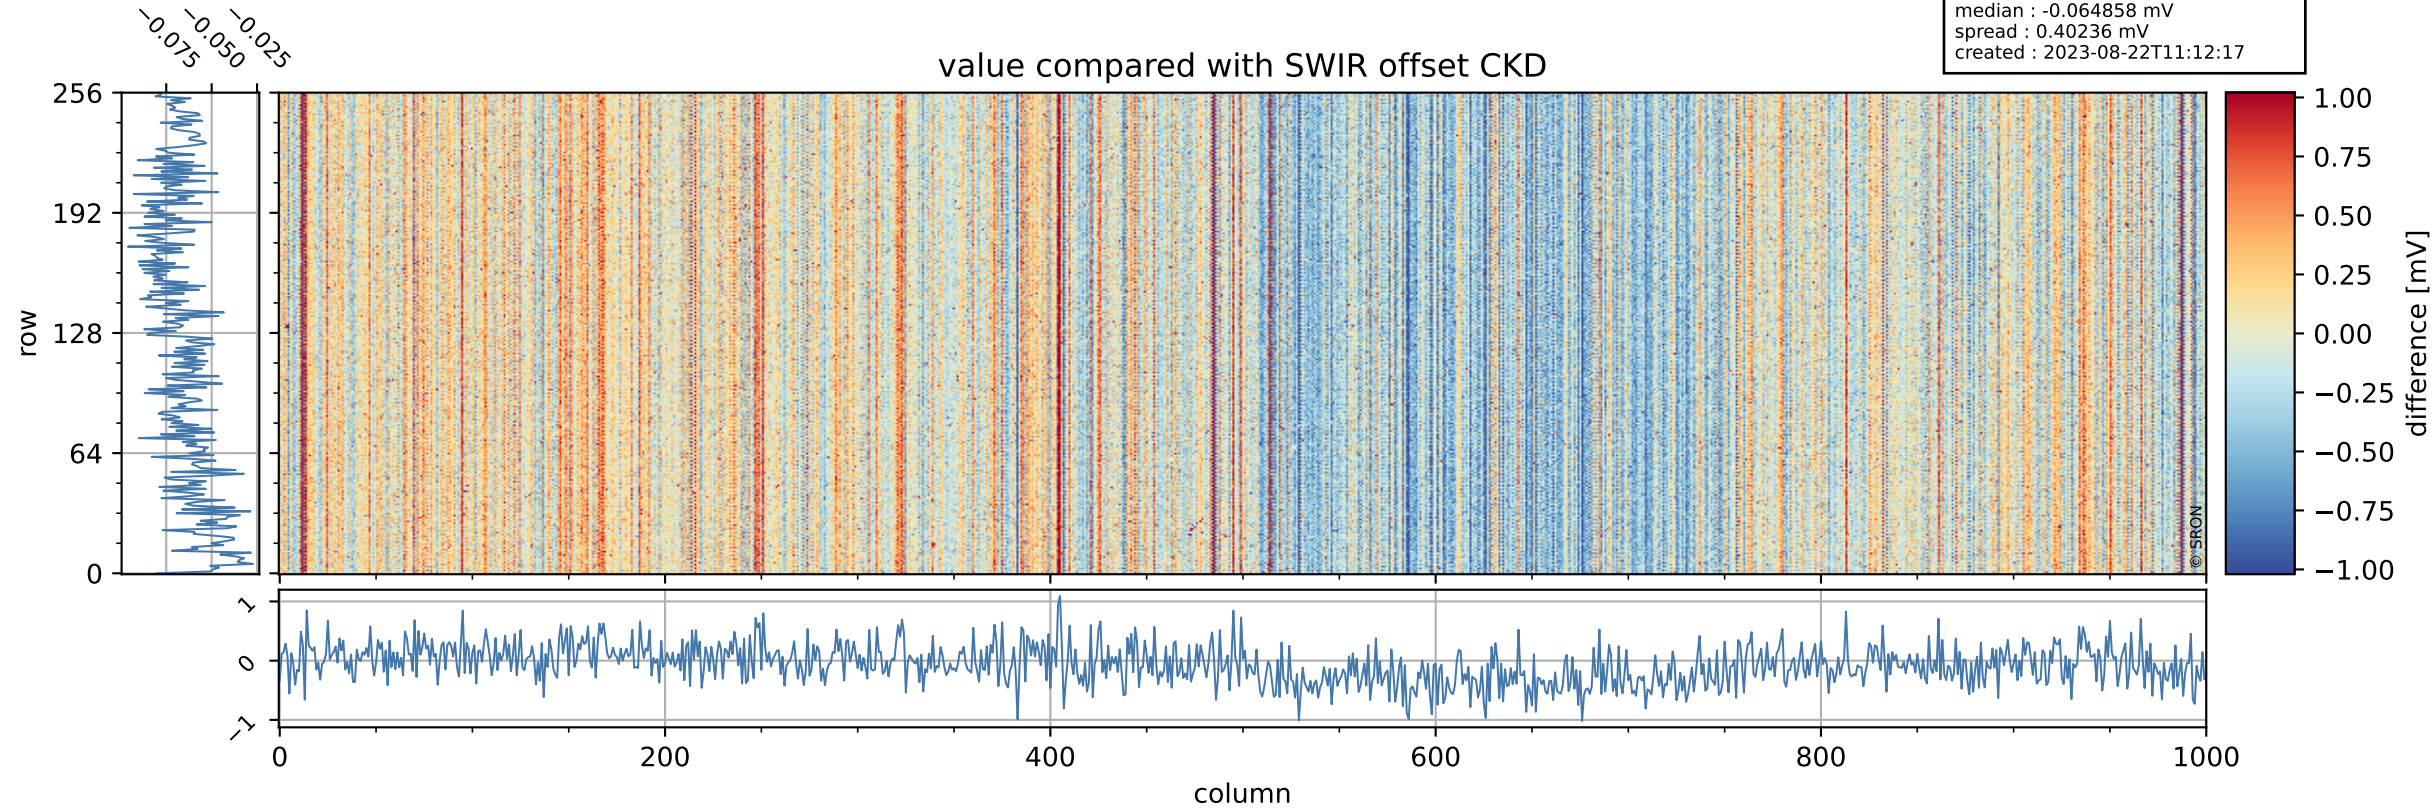

Tropomi SWIR offset (beta nominal)

orbits : 19 in [20377, 20422]
coverage : 2021-09-18 / 2021-09-21
median : 0.52595 V
spread : 0.035915 V
created : 2023-08-22T11:12:16

value detector map

Tropomi SWIR offset (beta nominal)

orbits : 19 in [20377, 20422]
coverage : 2021-09-18 / 2021-09-21
median : 30.004 μV
spread : 15.169 μV
created : 2023-08-22T11:12:17

Tropomi SWIR offset (beta nominal)

orbits : 19 in [20377, 20422]
coverage : 2021-09-18 / 2021-09-21
median : -0.064858 mV
spread : 0.40236 mV
created : 2023-08-22T11:12:17

value compared with SWIR offset CKD

Tropomi SWIR offset (beta nominal) ground-tracks of Sentinel-5P

orbits : 19 in [20377, 20422]
coverage : 2021-09-18 / 2021-09-21
created : 2023-08-22T11:12:17

Tropomi SWIR offset (beta nominal)

orbits : [1867, 20422]
coverage : 2018-02-20 / 2021-09-21
created : 2023-08-22T11:12:18

trend of detector median & temperatures