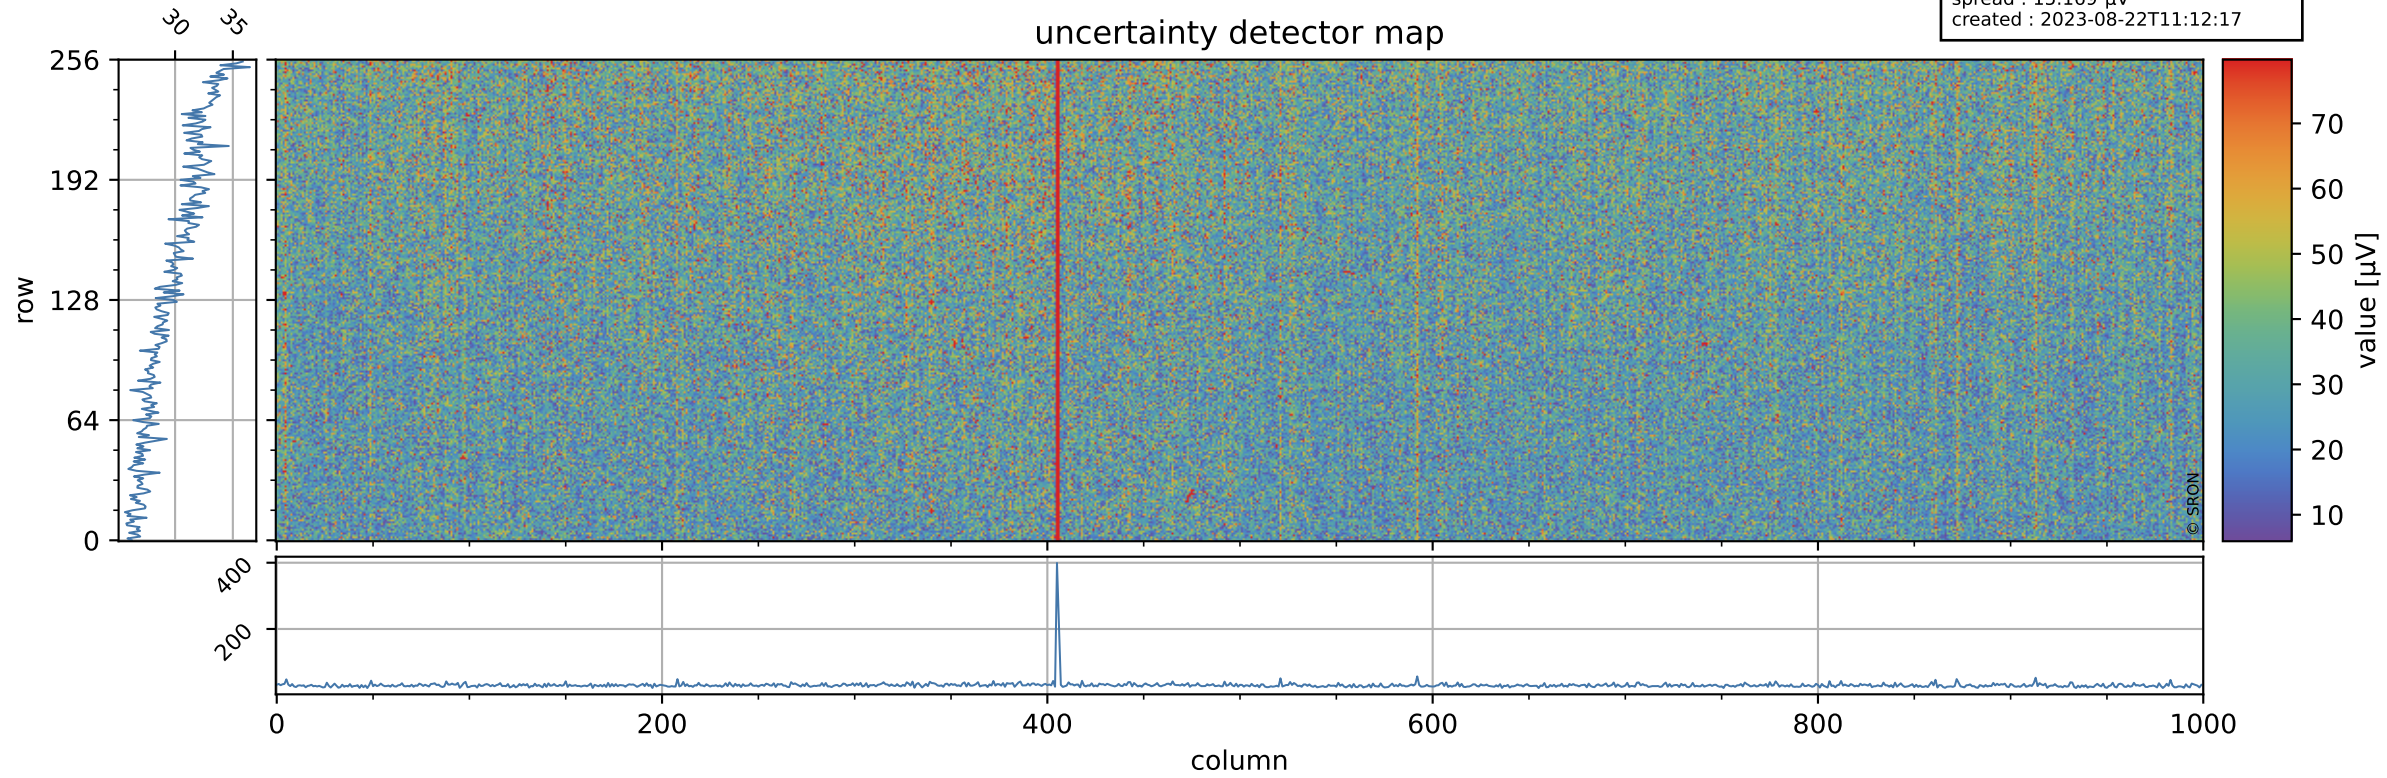

Tropomi SWIR offset (beta nominal)

orbits : 19 in [20377, 20422]
coverage : 2021-09-18 / 2021-09-21
median : 0.52595 V
spread : 0.035915 V
created : 2023-08-22T11:12:16

value detector map

Tropomi SWIR offset (beta nominal)

orbits : 19 in [20377, 20422]
coverage : 2021-09-18 / 2021-09-21
median : 30.004 μV
spread : 15.169 μV
created : 2023-08-22T11:12:17

Tropomi SWIR offset (beta nominal)

orbits : 19 in [20377, 20422]
coverage : 2021-09-18 / 2021-09-21
median : -0.064858 mV
spread : 0.40236 mV
created : 2023-08-22T11:12:17

value compared with SWIR offset CKD

Tropomi SWIR offset (beta nominal) ground-tracks of Sentinel-5P

orbits : 19 in [20377, 20422]
coverage : 2021-09-18 / 2021-09-21
created : 2023-08-22T11:12:17

Tropomi SWIR offset (beta nominal)

orbits : [1867, 20422]
coverage : 2018-02-20 / 2021-09-21
created : 2023-08-22T11:12:18

trend of detector median & temperatures