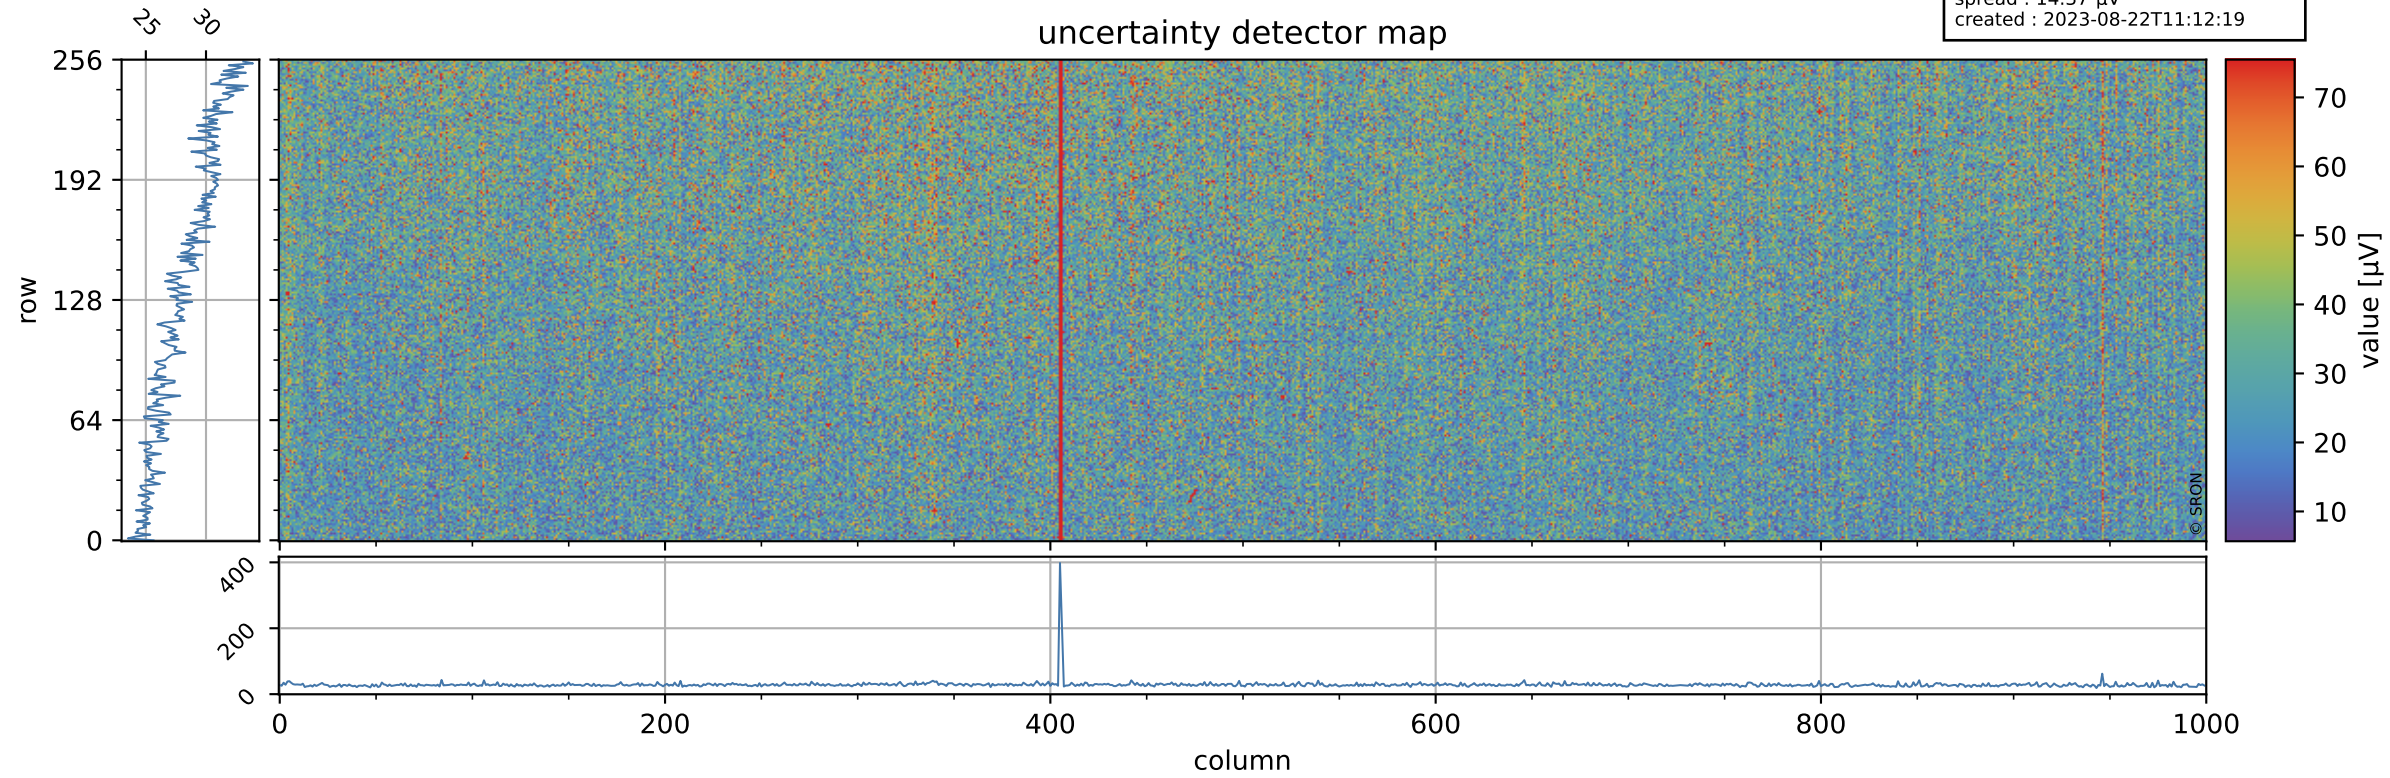

Tropomi SWIR offset (beta nominal)

orbits : 20 in [20422, 20467]
coverage : 2021-09-22 / 2021-09-24
median : 0.52596 V
spread : 0.035915 V
created : 2023-08-22T11:12:18

value detector map

Tropomi SWIR offset (beta nominal)

orbits : 20 in [20422, 20467]
coverage : 2021-09-22 / 2021-09-24
median : 28.388 μV
spread : 14.37 μV
created : 2023-08-22T11:12:19

Tropomi SWIR offset (beta nominal)

orbits : 20 in [20422, 20467]
coverage : 2021-09-22 / 2021-09-24
median : -0.060053 mV
spread : 0.40276 mV
created : 2023-08-22T11:12:19

value compared with SWIR offset CKD

Tropomi SWIR offset (beta nominal) ground-tracks of Sentinel-5P

orbits : 20 in [20422, 20467]
coverage : 2021-09-22 / 2021-09-24
created : 2023-08-22T11:12:19

Tropomi SWIR offset (beta nominal)

orbits : [1867, 20467]
coverage : 2018-02-20 / 2021-09-24
created : 2023-08-22T11:12:20

trend of detector median & temperatures