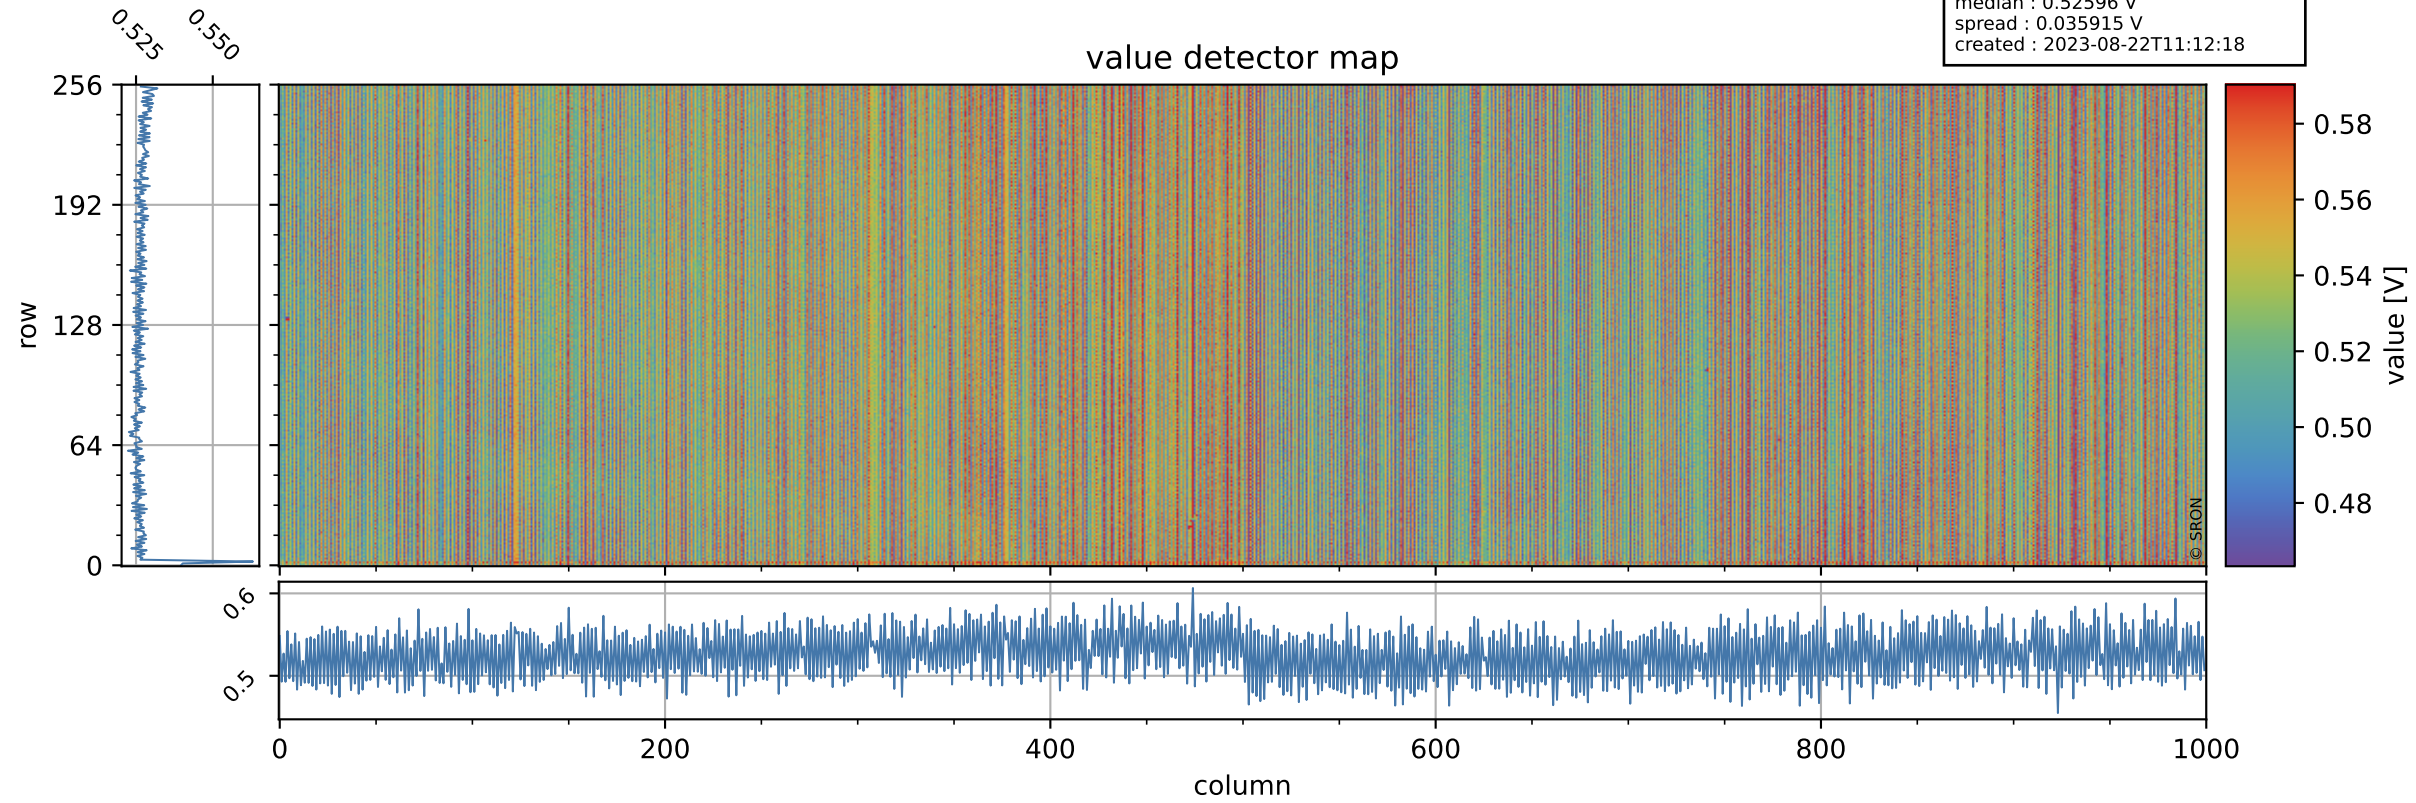

Tropomi SWIR offset (beta nominal)

orbits : 20 in [20422, 20467]
coverage : 2021-09-22 / 2021-09-24
median : 0.52596 V
spread : 0.035915 V
created : 2023-08-22T11:12:18

value detector map

Tropomi SWIR offset (beta nominal)

orbits : 20 in [20422, 20467]
coverage : 2021-09-22 / 2021-09-24
median : 28.388 μV
spread : 14.37 μV
created : 2023-08-22T11:12:19

Tropomi SWIR offset (beta nominal)

orbits : 20 in [20422, 20467]
coverage : 2021-09-22 / 2021-09-24
median : -0.060053 mV
spread : 0.40276 mV
created : 2023-08-22T11:12:19

value compared with SWIR offset CKD

Tropomi SWIR offset (beta nominal) ground-tracks of Sentinel-5P

orbits : 20 in [20422, 20467]
coverage : 2021-09-22 / 2021-09-24
created : 2023-08-22T11:12:19

Tropomi SWIR offset (beta nominal)

orbits : [1867, 20467]
coverage : 2018-02-20 / 2021-09-24
created : 2023-08-22T11:12:20

trend of detector median & temperatures