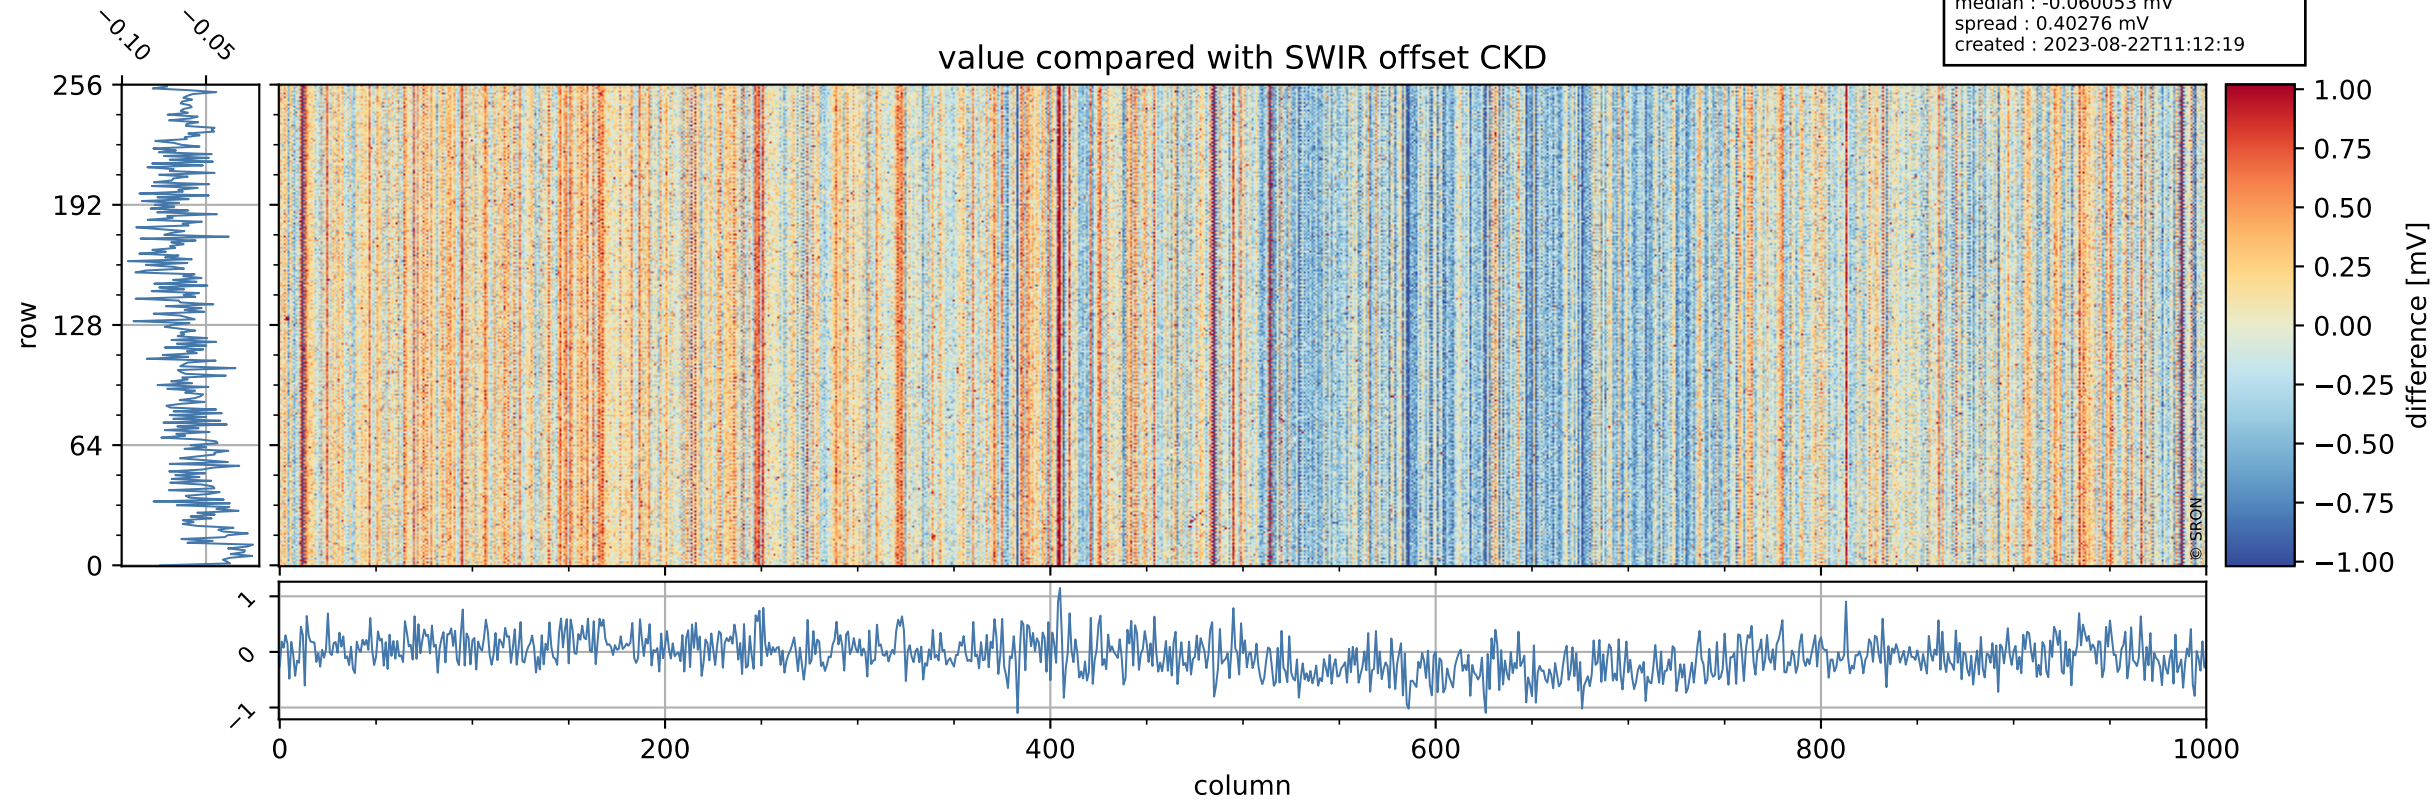

Tropomi SWIR offset (beta nominal)

orbits : 20 in [20422, 20467]
coverage : 2021-09-22 / 2021-09-24
median : 0.52596 V
spread : 0.035915 V
created : 2023-08-22T11:12:18

value detector map

Tropomi SWIR offset (beta nominal)

orbits : 20 in [20422, 20467]
coverage : 2021-09-22 / 2021-09-24
median : 28.388 μV
spread : 14.37 μV
created : 2023-08-22T11:12:19

Tropomi SWIR offset (beta nominal)

orbits : 20 in [20422, 20467]
coverage : 2021-09-22 / 2021-09-24
median : -0.060053 mV
spread : 0.40276 mV
created : 2023-08-22T11:12:19

value compared with SWIR offset CKD

Tropomi SWIR offset (beta nominal) ground-tracks of Sentinel-5P

orbits : 20 in [20422, 20467]
coverage : 2021-09-22 / 2021-09-24
created : 2023-08-22T11:12:19

Tropomi SWIR offset (beta nominal)

orbits : [1867, 20467]
coverage : 2018-02-20 / 2021-09-24
created : 2023-08-22T11:12:20

trend of detector median & temperatures