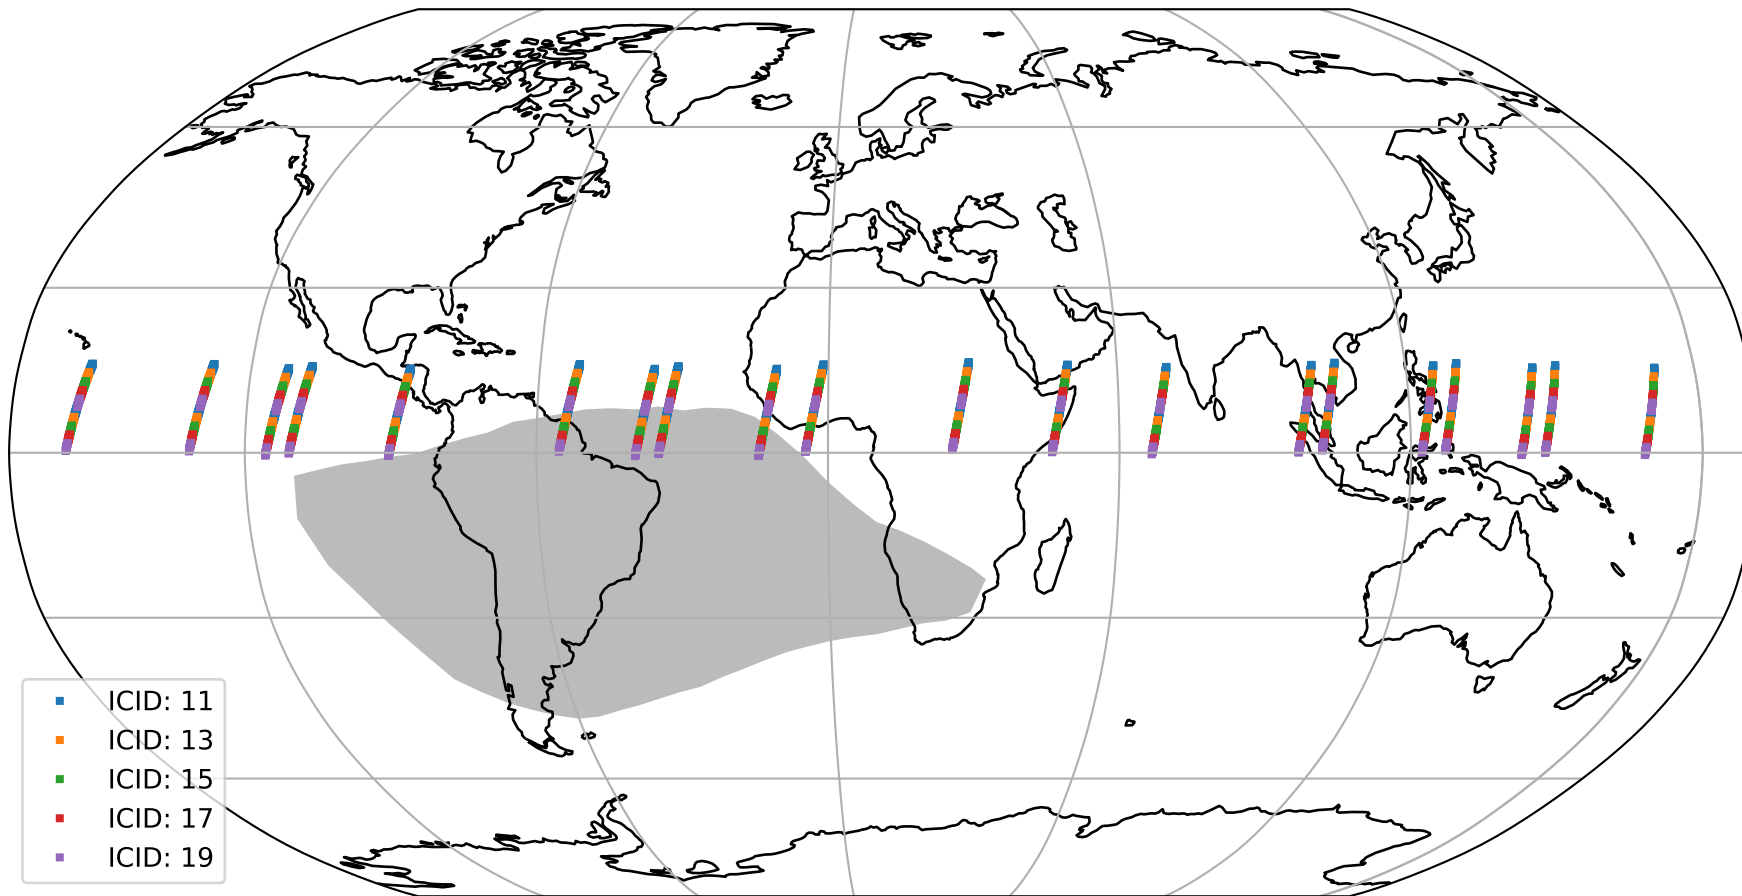

Tropomi SWIR offset (beta nominal)

orbits : 20 in [20422, 20467]
coverage : 2021-09-22 / 2021-09-24
median : 0.52596 V
spread : 0.035915 V
created : 2023-08-22T11:12:18

value detector map

Tropomi SWIR offset (beta nominal)

orbits : 20 in [20422, 20467]
coverage : 2021-09-22 / 2021-09-24
median : 28.388 μV
spread : 14.37 μV
created : 2023-08-22T11:12:19

Tropomi SWIR offset (beta nominal)

orbits : 20 in [20422, 20467]
coverage : 2021-09-22 / 2021-09-24
median : -0.060053 mV
spread : 0.40276 mV
created : 2023-08-22T11:12:19

value compared with SWIR offset CKD

Tropomi SWIR offset (beta nominal) ground-tracks of Sentinel-5P

orbits : 20 in [20422, 20467]
coverage : 2021-09-22 / 2021-09-24
created : 2023-08-22T11:12:19

Tropomi SWIR offset (beta nominal)

orbits : [1867, 20467]
coverage : 2018-02-20 / 2021-09-24
created : 2023-08-22T11:12:20

trend of detector median & temperatures