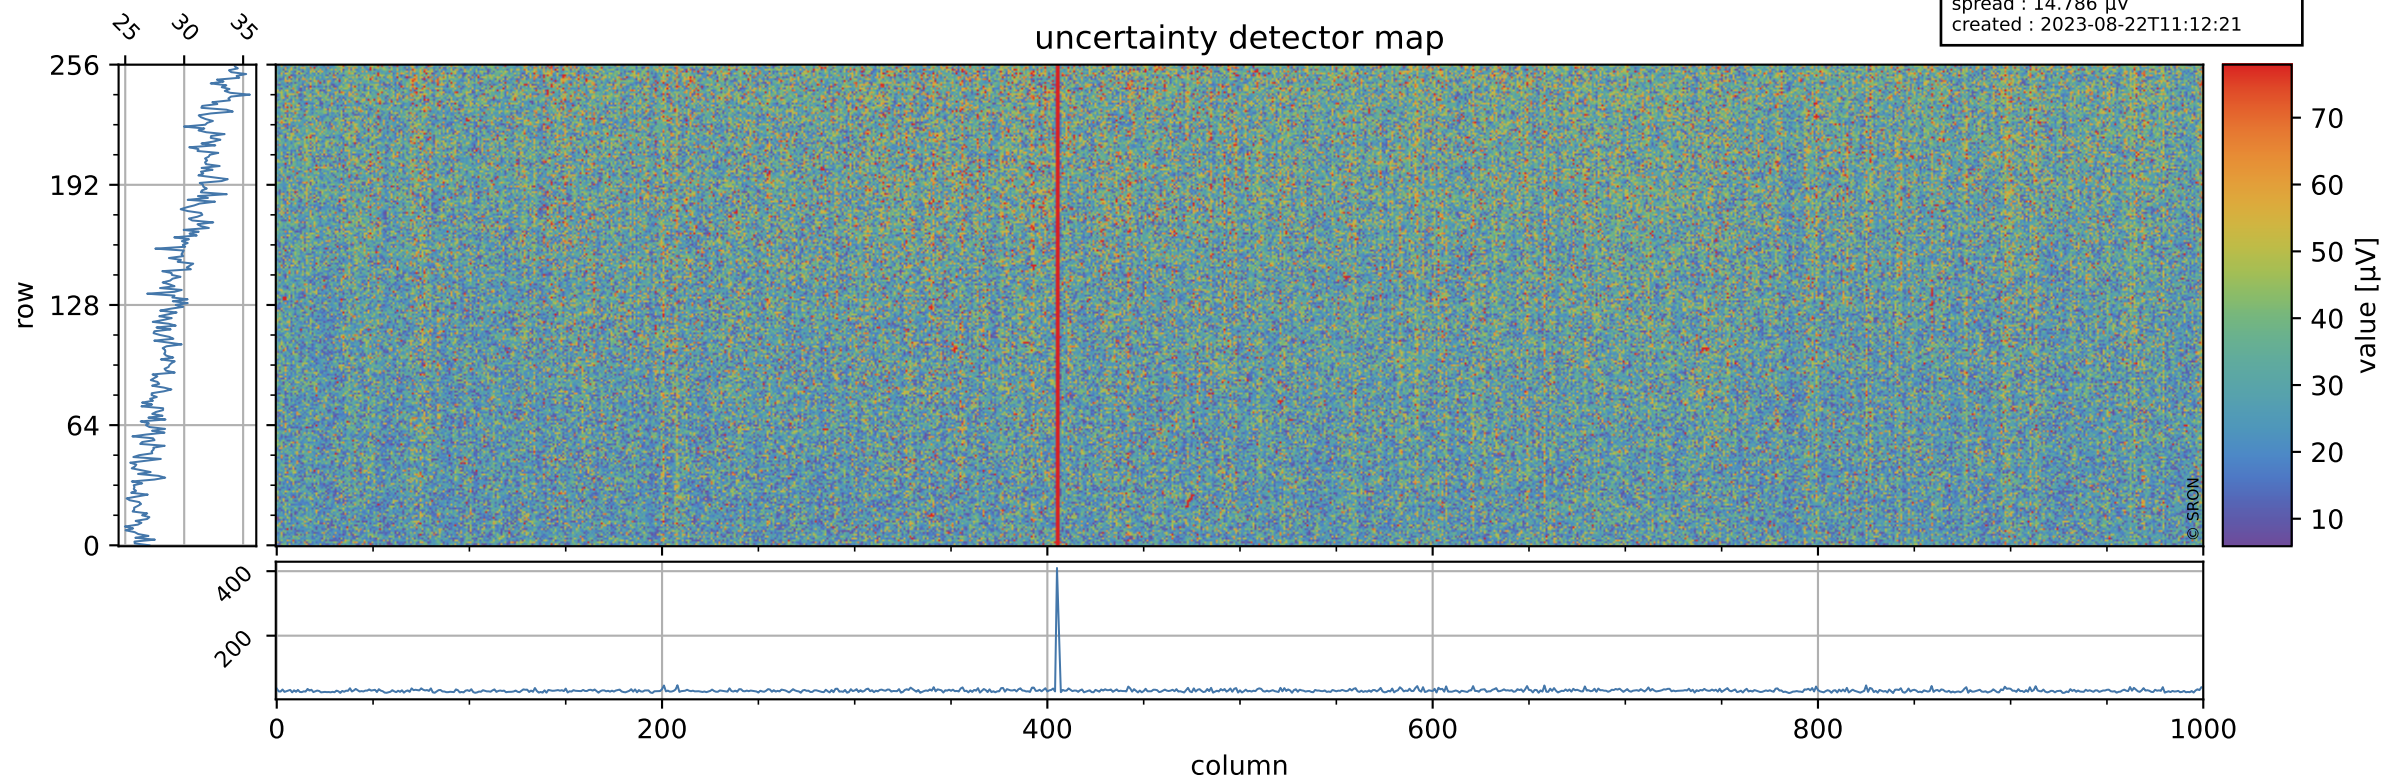

Tropomi SWIR offset (beta nominal)

orbits : 18 in [20467, 20512]
coverage : 2021-09-25 / 2021-09-28
median : 0.52594 V
spread : 0.035912 V
created : 2023-08-22T11:12:21

value detector map

Tropomi SWIR offset (beta nominal)

orbits : 18 in [20467, 20512]
coverage : 2021-09-25 / 2021-09-28
median : 29.651 μV
spread : 14.786 μV
created : 2023-08-22T11:12:21

Tropomi SWIR offset (beta nominal)

orbits : 18 in [20467, 20512]
coverage : 2021-09-25 / 2021-09-28
median : -0.074481 mV
spread : 0.40054 mV
created : 2023-08-22T11:12:21

value compared with SWIR offset CKD

Tropomi SWIR offset (beta nominal) ground-tracks of Sentinel-5P

orbits : 18 in [20467, 20512]
coverage : 2021-09-25 / 2021-09-28
created : 2023-08-22T11:12:21

Tropomi SWIR offset (beta nominal)

orbits : [1867, 20512]
coverage : 2018-02-20 / 2021-09-28
created : 2023-08-22T11:12:22

trend of detector median & temperatures