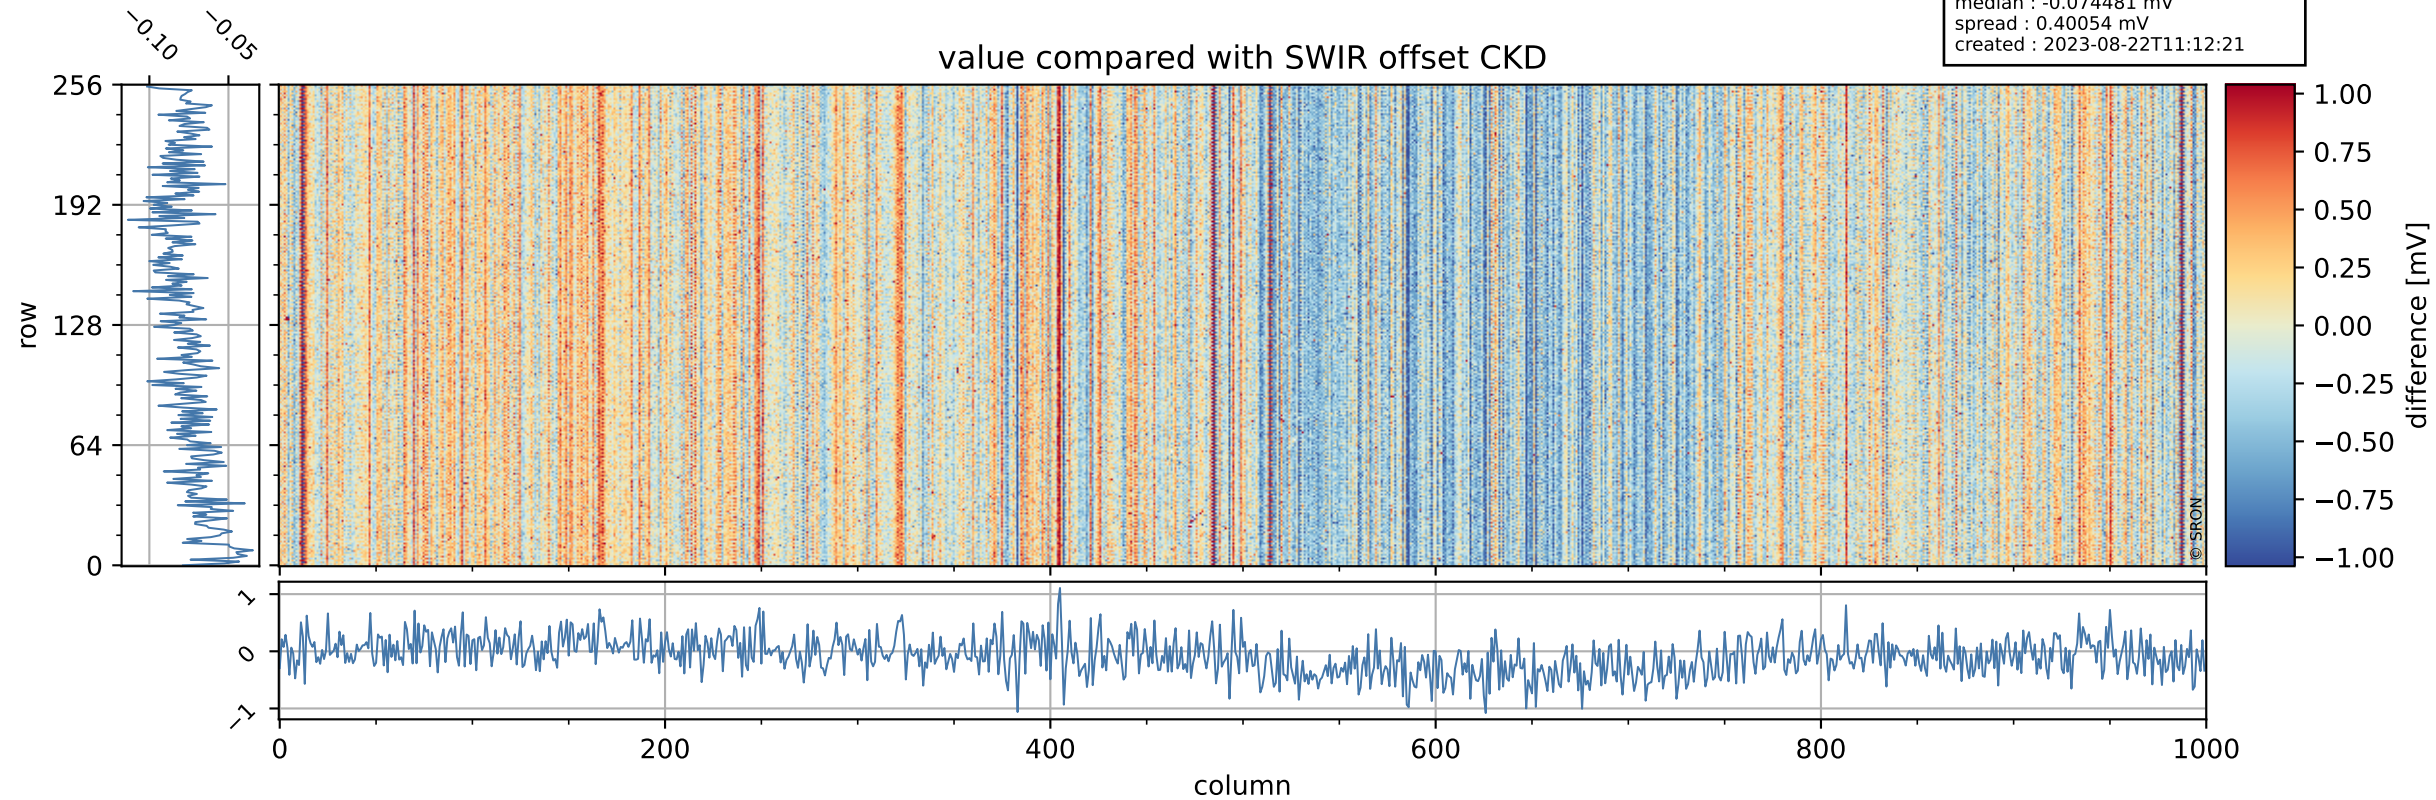

Tropomi SWIR offset (beta nominal)

orbits : 18 in [20467, 20512]
coverage : 2021-09-25 / 2021-09-28
median : 0.52594 V
spread : 0.035912 V
created : 2023-08-22T11:12:21

value detector map

Tropomi SWIR offset (beta nominal)

orbits : 18 in [20467, 20512]
coverage : 2021-09-25 / 2021-09-28
median : 29.651 μV
spread : 14.786 μV
created : 2023-08-22T11:12:21

Tropomi SWIR offset (beta nominal)

orbits : 18 in [20467, 20512]
coverage : 2021-09-25 / 2021-09-28
median : -0.074481 mV
spread : 0.40054 mV
created : 2023-08-22T11:12:21

value compared with SWIR offset CKD

Tropomi SWIR offset (beta nominal) ground-tracks of Sentinel-5P

orbits : 18 in [20467, 20512]
coverage : 2021-09-25 / 2021-09-28
created : 2023-08-22T11:12:21

Tropomi SWIR offset (beta nominal)

orbits : [1867, 20512]
coverage : 2018-02-20 / 2021-09-28
created : 2023-08-22T11:12:22

trend of detector median & temperatures