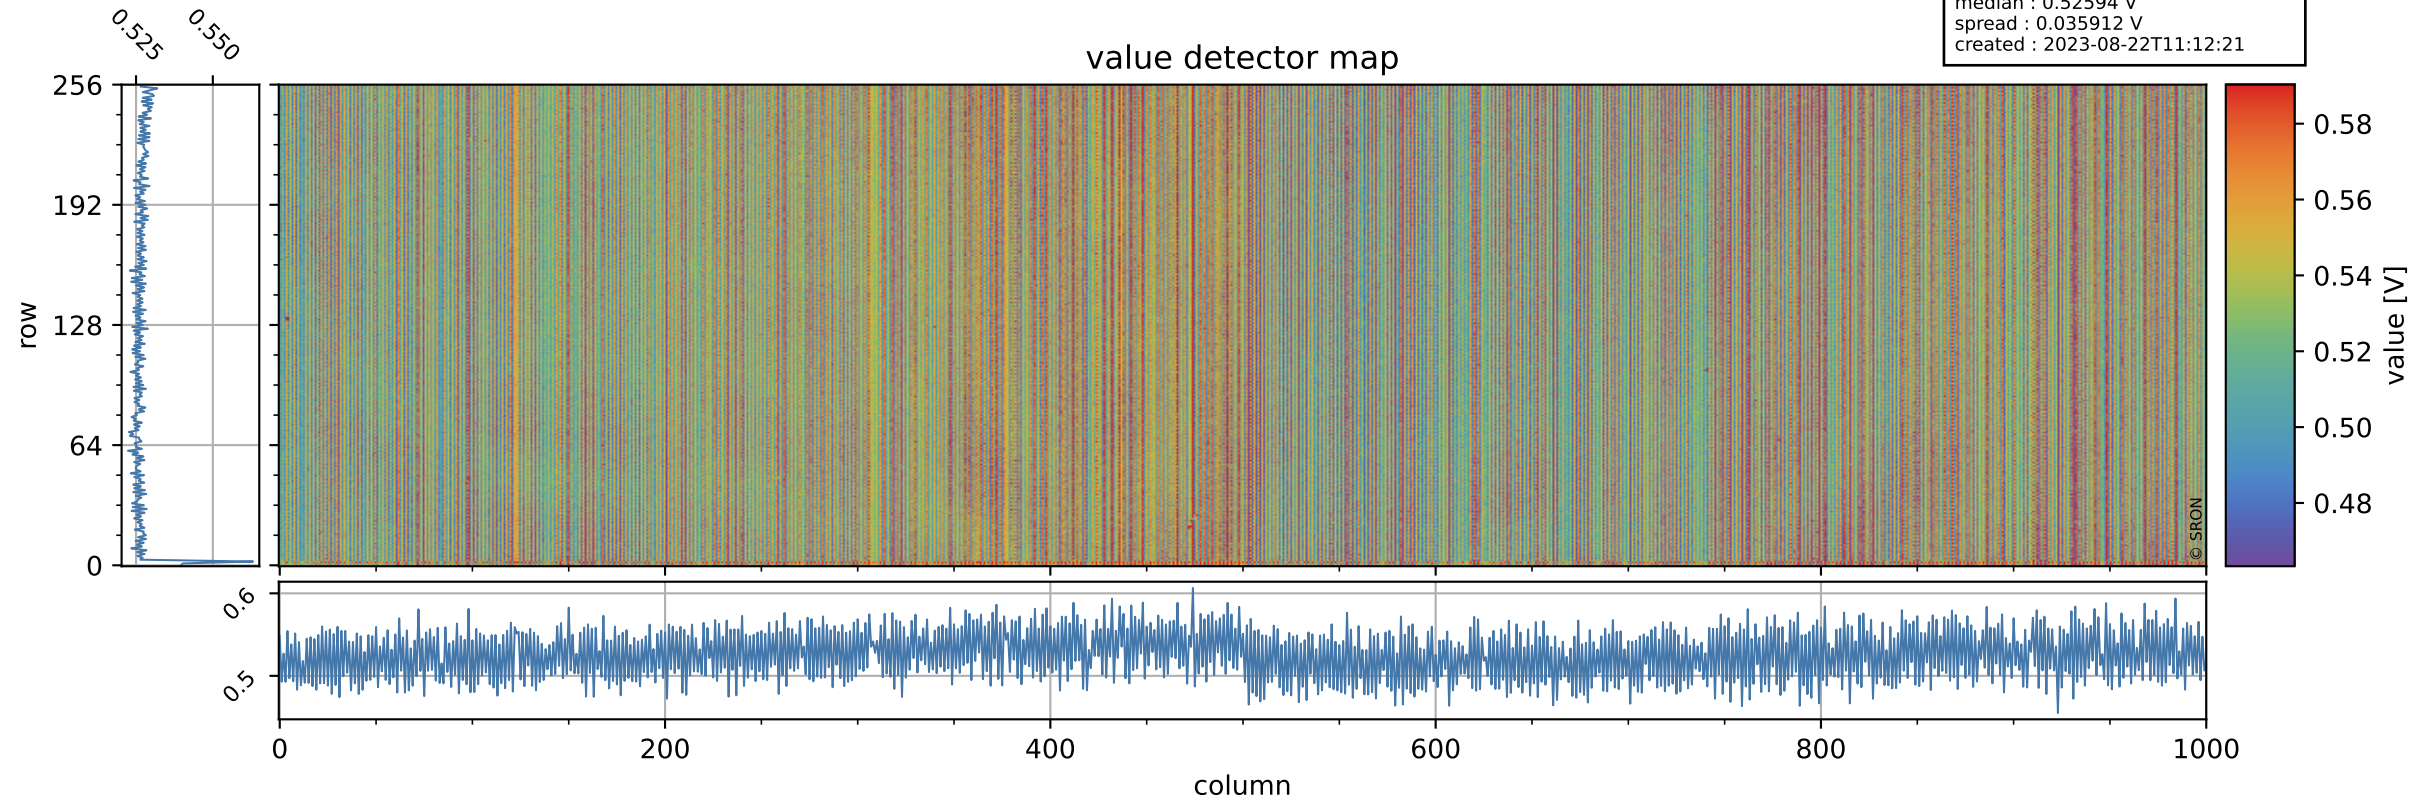

Tropomi SWIR offset (beta nominal)

orbits : 18 in [20467, 20512]
coverage : 2021-09-25 / 2021-09-28
median : 0.52594 V
spread : 0.035912 V
created : 2023-08-22T11:12:21

value detector map

Tropomi SWIR offset (beta nominal)

orbits : 18 in [20467, 20512]
coverage : 2021-09-25 / 2021-09-28
median : 29.651 μV
spread : 14.786 μV
created : 2023-08-22T11:12:21

Tropomi SWIR offset (beta nominal)

orbits : 18 in [20467, 20512]
coverage : 2021-09-25 / 2021-09-28
median : -0.074481 mV
spread : 0.40054 mV
created : 2023-08-22T11:12:21

value compared with SWIR offset CKD

Tropomi SWIR offset (beta nominal) ground-tracks of Sentinel-5P

orbits : 18 in [20467, 20512]
coverage : 2021-09-25 / 2021-09-28
created : 2023-08-22T11:12:21

Tropomi SWIR offset (beta nominal)

orbits : [1867, 20512]
coverage : 2018-02-20 / 2021-09-28
created : 2023-08-22T11:12:22

trend of detector median & temperatures