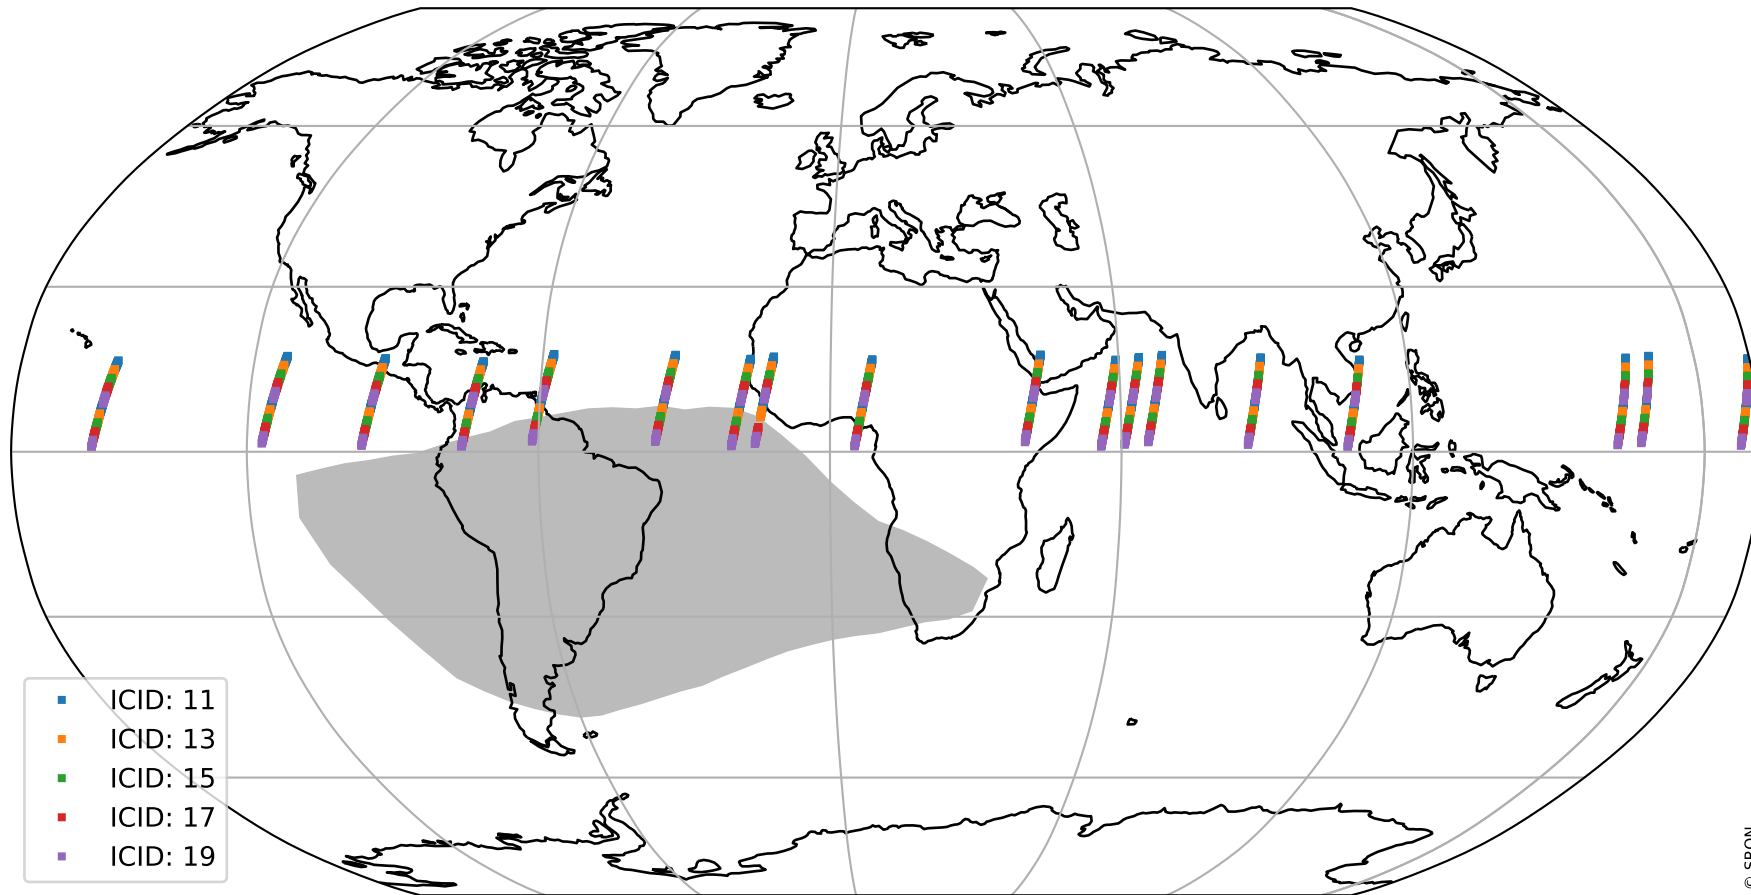

Tropomi SWIR offset (beta nominal)

orbits : 18 in [20467, 20512]
coverage : 2021-09-25 / 2021-09-28
median : 0.52594 V
spread : 0.035912 V
created : 2023-08-22T11:12:21

value detector map

Tropomi SWIR offset (beta nominal)

orbits : 18 in [20467, 20512]
coverage : 2021-09-25 / 2021-09-28
median : 29.651 μV
spread : 14.786 μV
created : 2023-08-22T11:12:21

Tropomi SWIR offset (beta nominal)

orbits : 18 in [20467, 20512]
coverage : 2021-09-25 / 2021-09-28
median : -0.074481 mV
spread : 0.40054 mV
created : 2023-08-22T11:12:21

value compared with SWIR offset CKD

Tropomi SWIR offset (beta nominal) ground-tracks of Sentinel-5P

orbits : 18 in [20467, 20512]
coverage : 2021-09-25 / 2021-09-28
created : 2023-08-22T11:12:21

Tropomi SWIR offset (beta nominal)

orbits : [1867, 20512]
coverage : 2018-02-20 / 2021-09-28
created : 2023-08-22T11:12:22

trend of detector median & temperatures