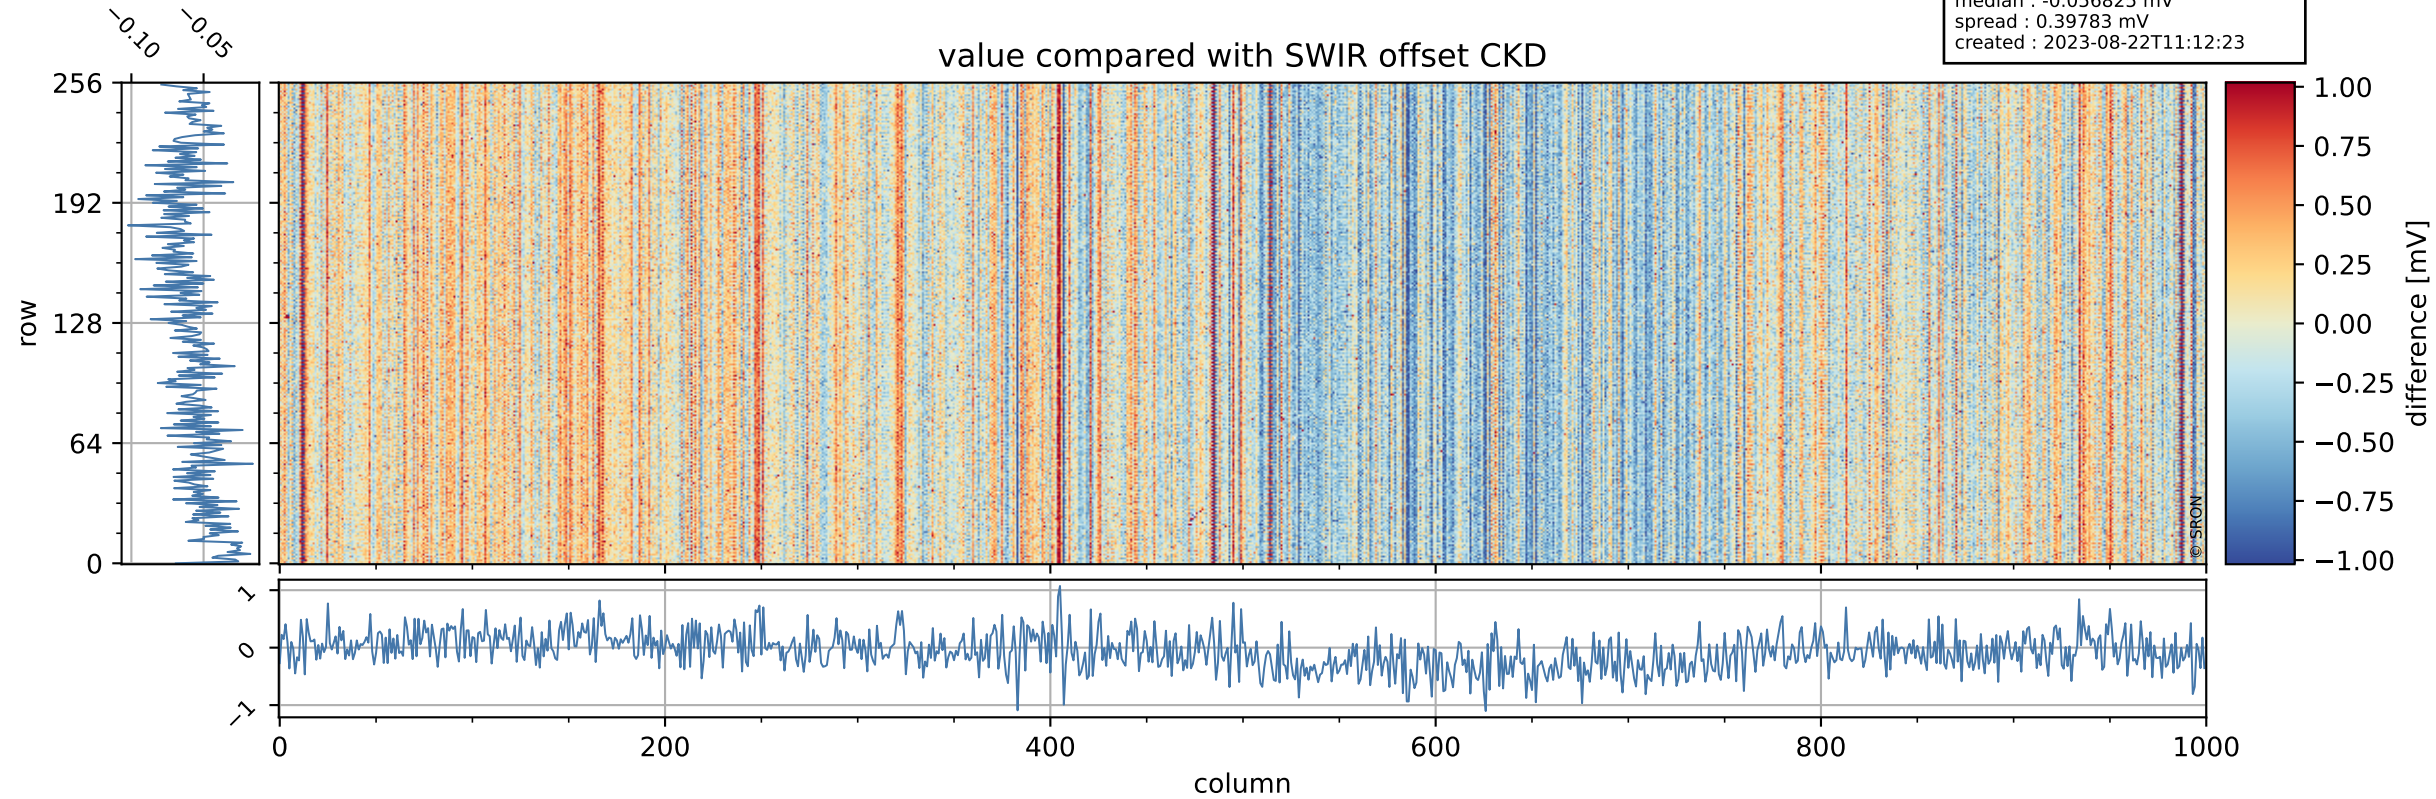

Tropomi SWIR offset (beta nominal)

orbits : 20 in [20512, 20557]
coverage : 2021-09-28 / 2021-10-01
median : 0.52596 V
spread : 0.035911 V
created : 2023-08-22T11:12:23

value detector map

Tropomi SWIR offset (beta nominal)

orbits : 20 in [20512, 20557]
coverage : 2021-09-28 / 2021-10-01
median : 28.908 μV
spread : 14.643 μV
created : 2023-08-22T11:12:23

Tropomi SWIR offset (beta nominal)

orbits : 20 in [20512, 20557]
coverage : 2021-09-28 / 2021-10-01
median : -0.056825 mV
spread : 0.39783 mV
created : 2023-08-22T11:12:23

value compared with SWIR offset CKD

Tropomi SWIR offset (beta nominal) ground-tracks of Sentinel-5P

orbits : 20 in [20512, 20557]
coverage : 2021-09-28 / 2021-10-01
created : 2023-08-22T11:12:24

Tropomi SWIR offset (beta nominal)

orbits : [1867, 20557]
coverage : 2018-02-20 / 2021-10-01
created : 2023-08-22T11:12:24

trend of detector median & temperatures