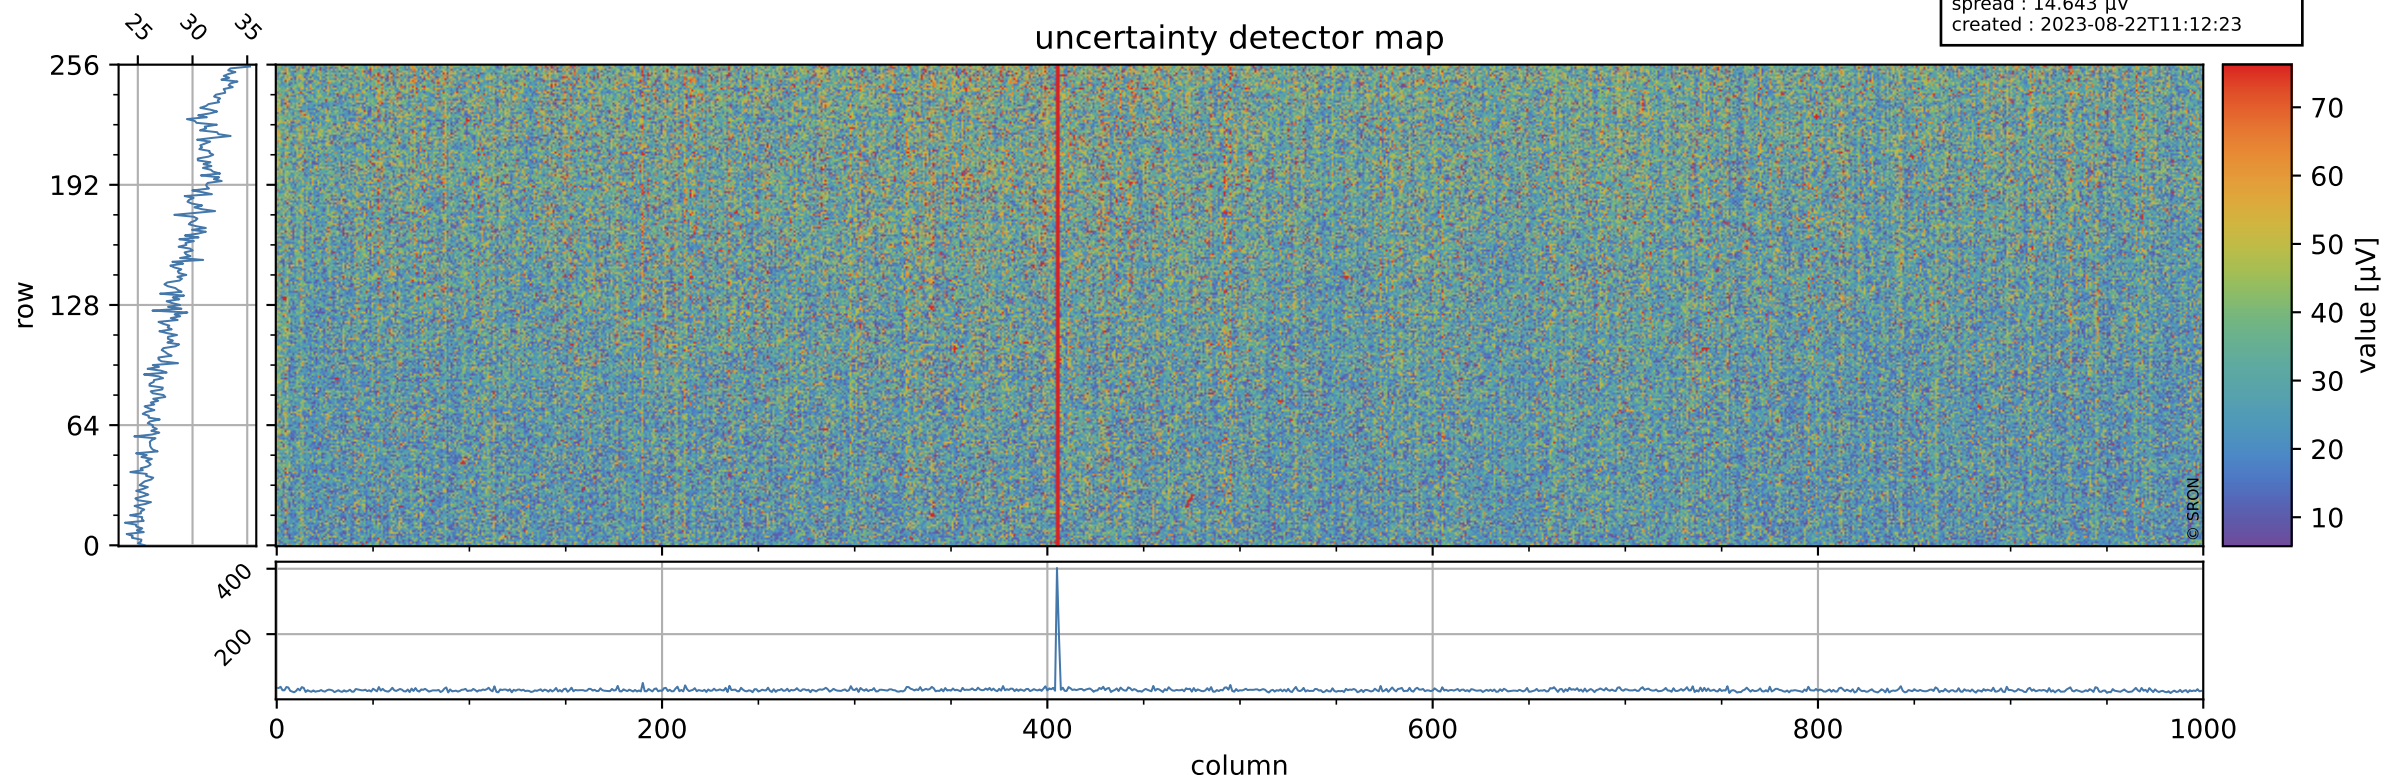

Tropomi SWIR offset (beta nominal)

orbits : 20 in [20512, 20557]
coverage : 2021-09-28 / 2021-10-01
median : 0.52596 V
spread : 0.035911 V
created : 2023-08-22T11:12:23

value detector map

Tropomi SWIR offset (beta nominal)

orbits : 20 in [20512, 20557]
coverage : 2021-09-28 / 2021-10-01
median : 28.908 μV
spread : 14.643 μV
created : 2023-08-22T11:12:23

Tropomi SWIR offset (beta nominal)

orbits : 20 in [20512, 20557]
coverage : 2021-09-28 / 2021-10-01
median : -0.056825 mV
spread : 0.39783 mV
created : 2023-08-22T11:12:23

value compared with SWIR offset CKD

Tropomi SWIR offset (beta nominal) ground-tracks of Sentinel-5P

orbits : 20 in [20512, 20557]
coverage : 2021-09-28 / 2021-10-01
created : 2023-08-22T11:12:24

Tropomi SWIR offset (beta nominal)

orbits : [1867, 20557]
coverage : 2018-02-20 / 2021-10-01
created : 2023-08-22T11:12:24

trend of detector median & temperatures