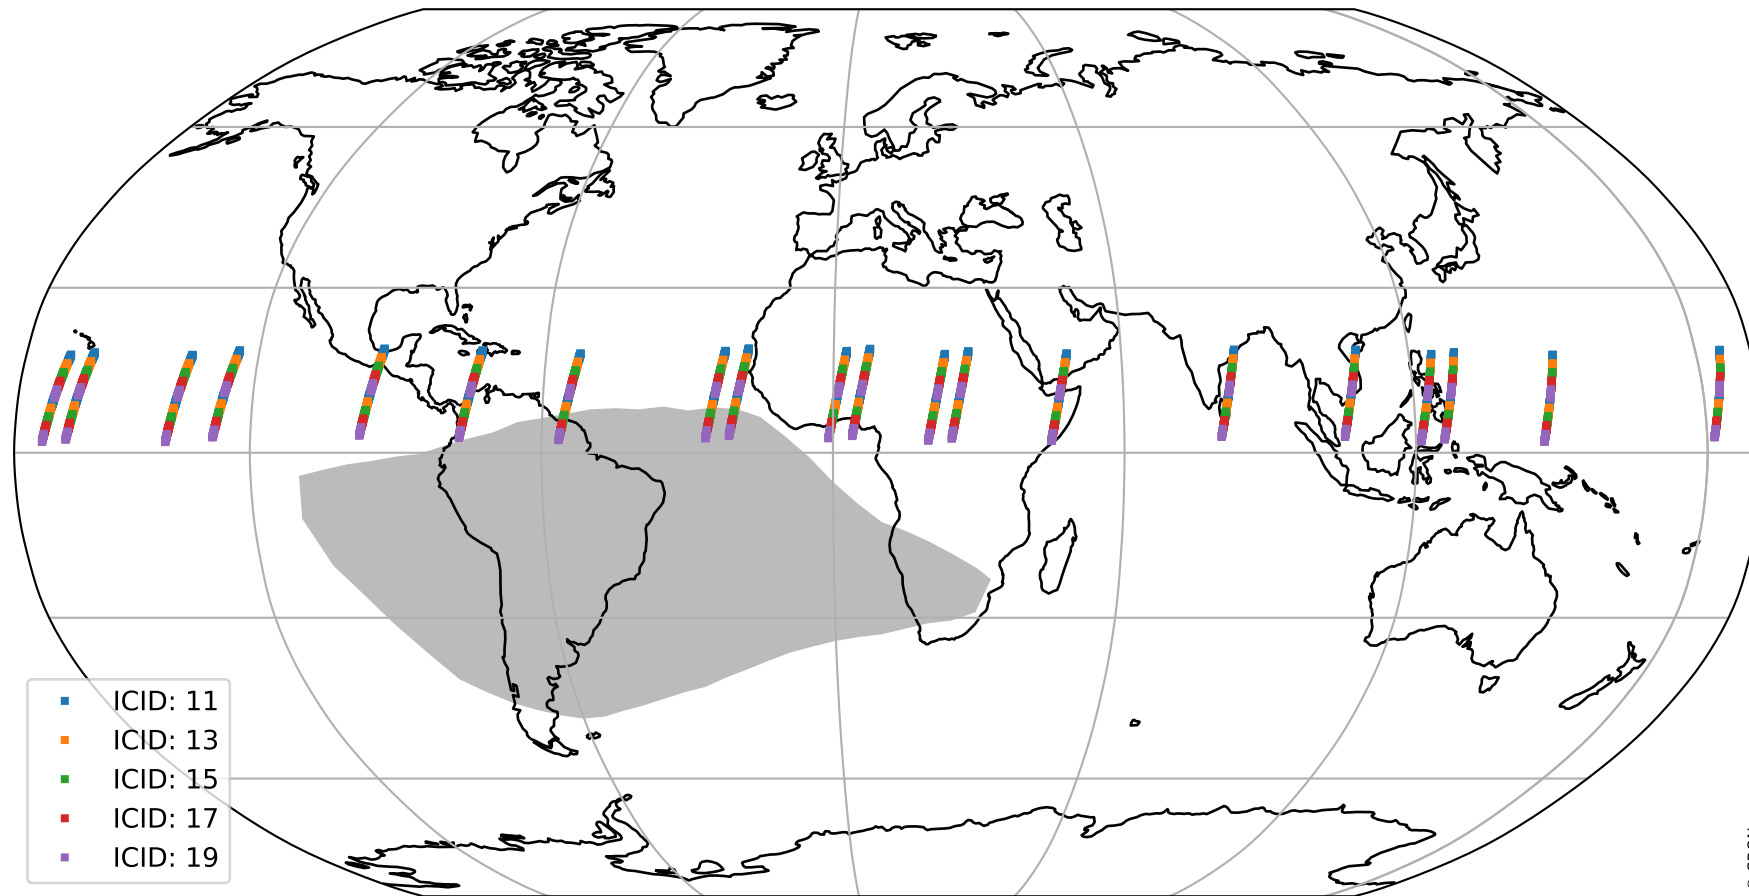

Tropomi SWIR offset (beta nominal)

orbits : 20 in [20512, 20557]
coverage : 2021-09-28 / 2021-10-01
median : 0.52596 V
spread : 0.035911 V
created : 2023-08-22T11:12:23

value detector map

Tropomi SWIR offset (beta nominal)

orbits : 20 in [20512, 20557]
coverage : 2021-09-28 / 2021-10-01
median : 28.908 μV
spread : 14.643 μV
created : 2023-08-22T11:12:23

Tropomi SWIR offset (beta nominal)

orbits : 20 in [20512, 20557]
coverage : 2021-09-28 / 2021-10-01
median : -0.056825 mV
spread : 0.39783 mV
created : 2023-08-22T11:12:23

value compared with SWIR offset CKD

Tropomi SWIR offset (beta nominal) ground-tracks of Sentinel-5P

orbits : 20 in [20512, 20557]
coverage : 2021-09-28 / 2021-10-01
created : 2023-08-22T11:12:24

Tropomi SWIR offset (beta nominal)

orbits : [1867, 20557]
coverage : 2018-02-20 / 2021-10-01
created : 2023-08-22T11:12:24

trend of detector median & temperatures