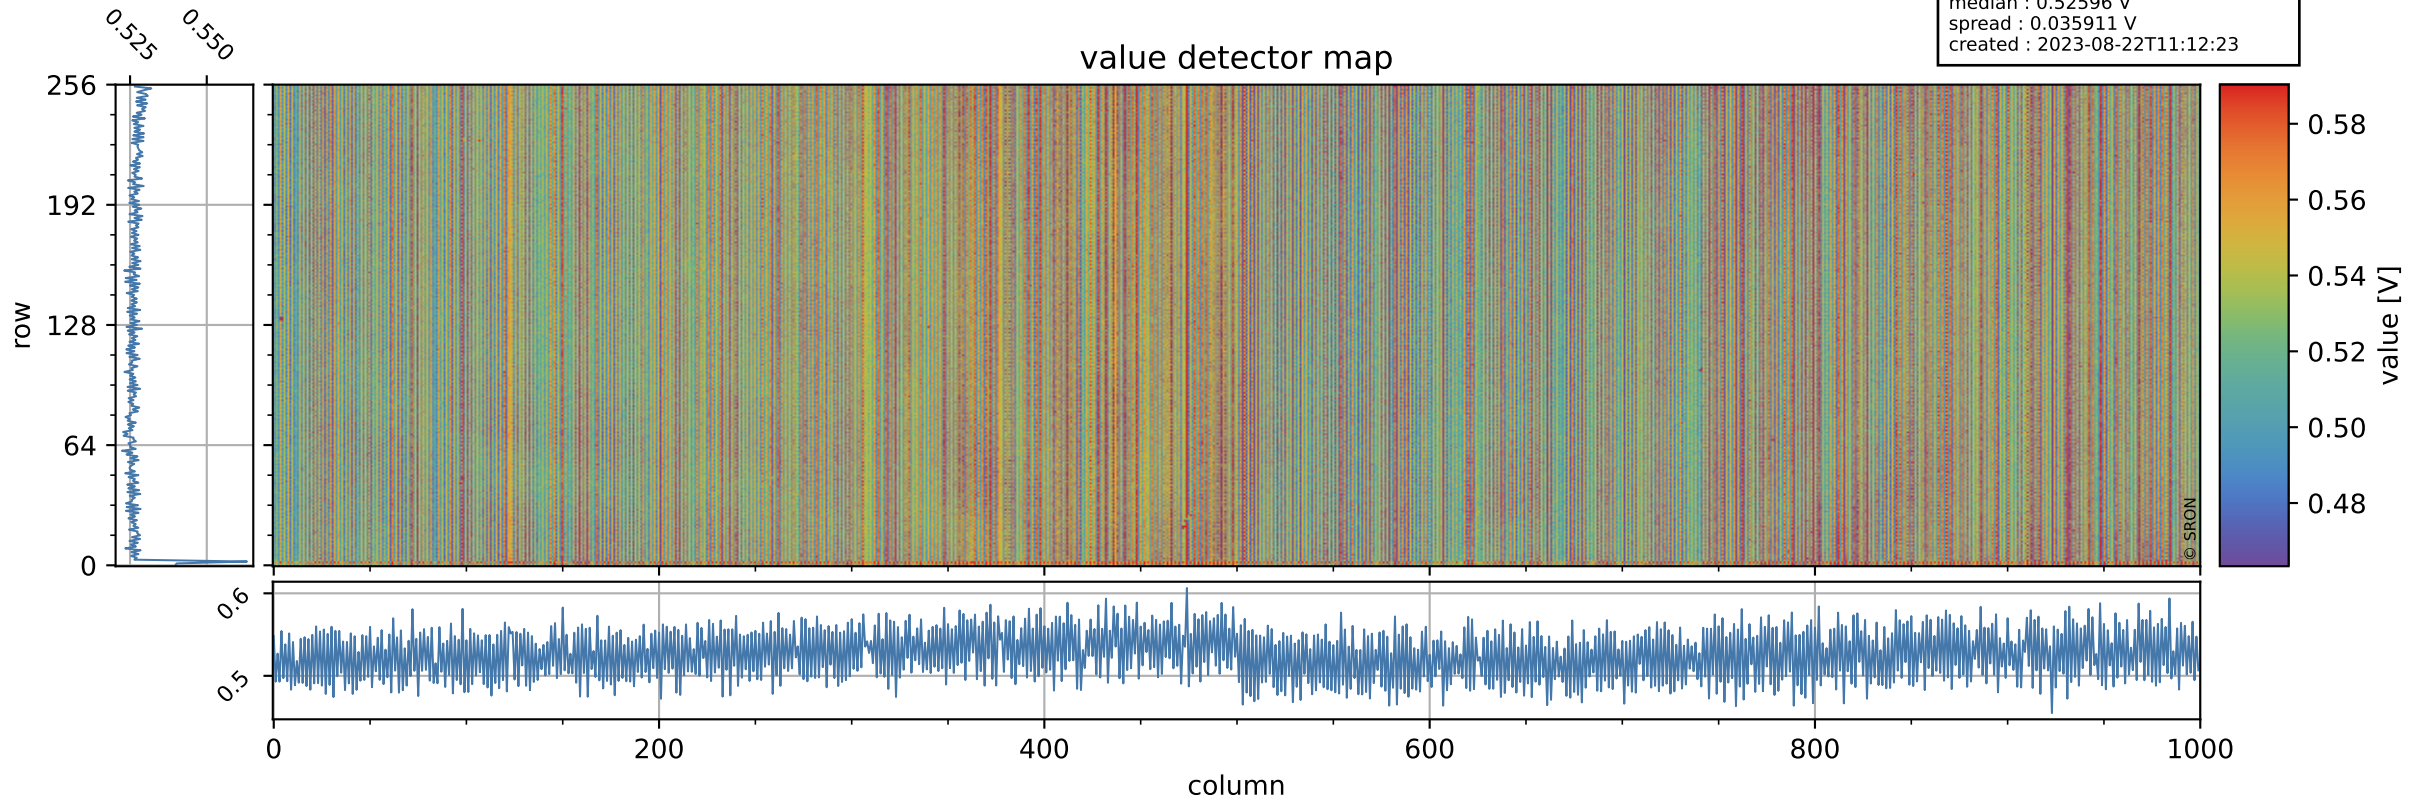

Tropomi SWIR offset (beta nominal)

orbits : 20 in [20512, 20557]
coverage : 2021-09-28 / 2021-10-01
median : 0.52596 V
spread : 0.035911 V
created : 2023-08-22T11:12:23

value detector map

Tropomi SWIR offset (beta nominal)

orbits : 20 in [20512, 20557]
coverage : 2021-09-28 / 2021-10-01
median : 28.908 μV
spread : 14.643 μV
created : 2023-08-22T11:12:23

Tropomi SWIR offset (beta nominal)

orbits : 20 in [20512, 20557]
coverage : 2021-09-28 / 2021-10-01
median : -0.056825 mV
spread : 0.39783 mV
created : 2023-08-22T11:12:23

value compared with SWIR offset CKD

Tropomi SWIR offset (beta nominal) ground-tracks of Sentinel-5P

orbits : 20 in [20512, 20557]
coverage : 2021-09-28 / 2021-10-01
created : 2023-08-22T11:12:24

Tropomi SWIR offset (beta nominal)

orbits : [1867, 20557]
coverage : 2018-02-20 / 2021-10-01
created : 2023-08-22T11:12:24

trend of detector median & temperatures