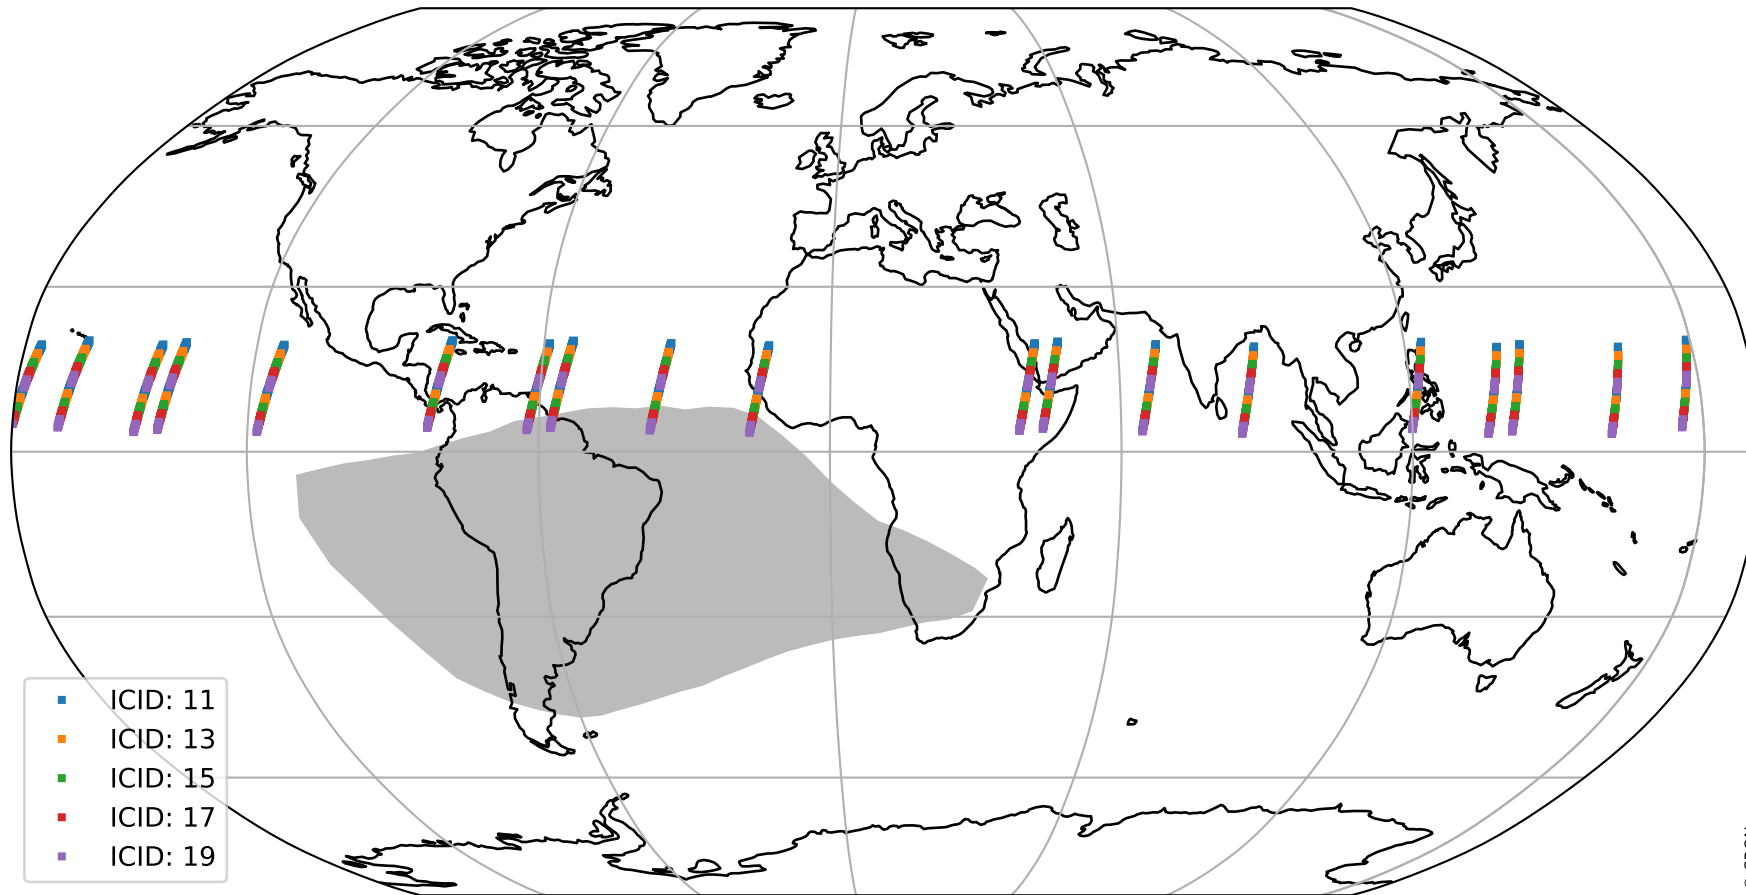

Tropomi SWIR offset (beta nominal)

orbits : 19 in [20557, 20602]
coverage : 2021-10-01 / 2021-10-04
median : 0.52598 V
spread : 0.035904 V
created : 2023-08-22T11:12:25

value detector map

Tropomi SWIR offset (beta nominal)

orbits : 19 in [20557, 20602]
coverage : 2021-10-01 / 2021-10-04
median : 28.766 μV
spread : 14.622 μV
created : 2023-08-22T11:12:25

Tropomi SWIR offset (beta nominal)

orbits : 19 in [20557, 20602]
coverage : 2021-10-01 / 2021-10-04
median : -0.026808 mV
spread : 0.39126 mV
created : 2023-08-22T11:12:26

value compared with SWIR offset CKD

Tropomi SWIR offset (beta nominal) ground-tracks of Sentinel-5P

orbits : 19 in [20557, 20602]
coverage : 2021-10-01 / 2021-10-04
created : 2023-08-22T11:12:26

Tropomi SWIR offset (beta nominal)

orbits : [1867, 20602]
coverage : 2018-02-20 / 2021-10-04
created : 2023-08-22T11:12:26

trend of detector median & temperatures