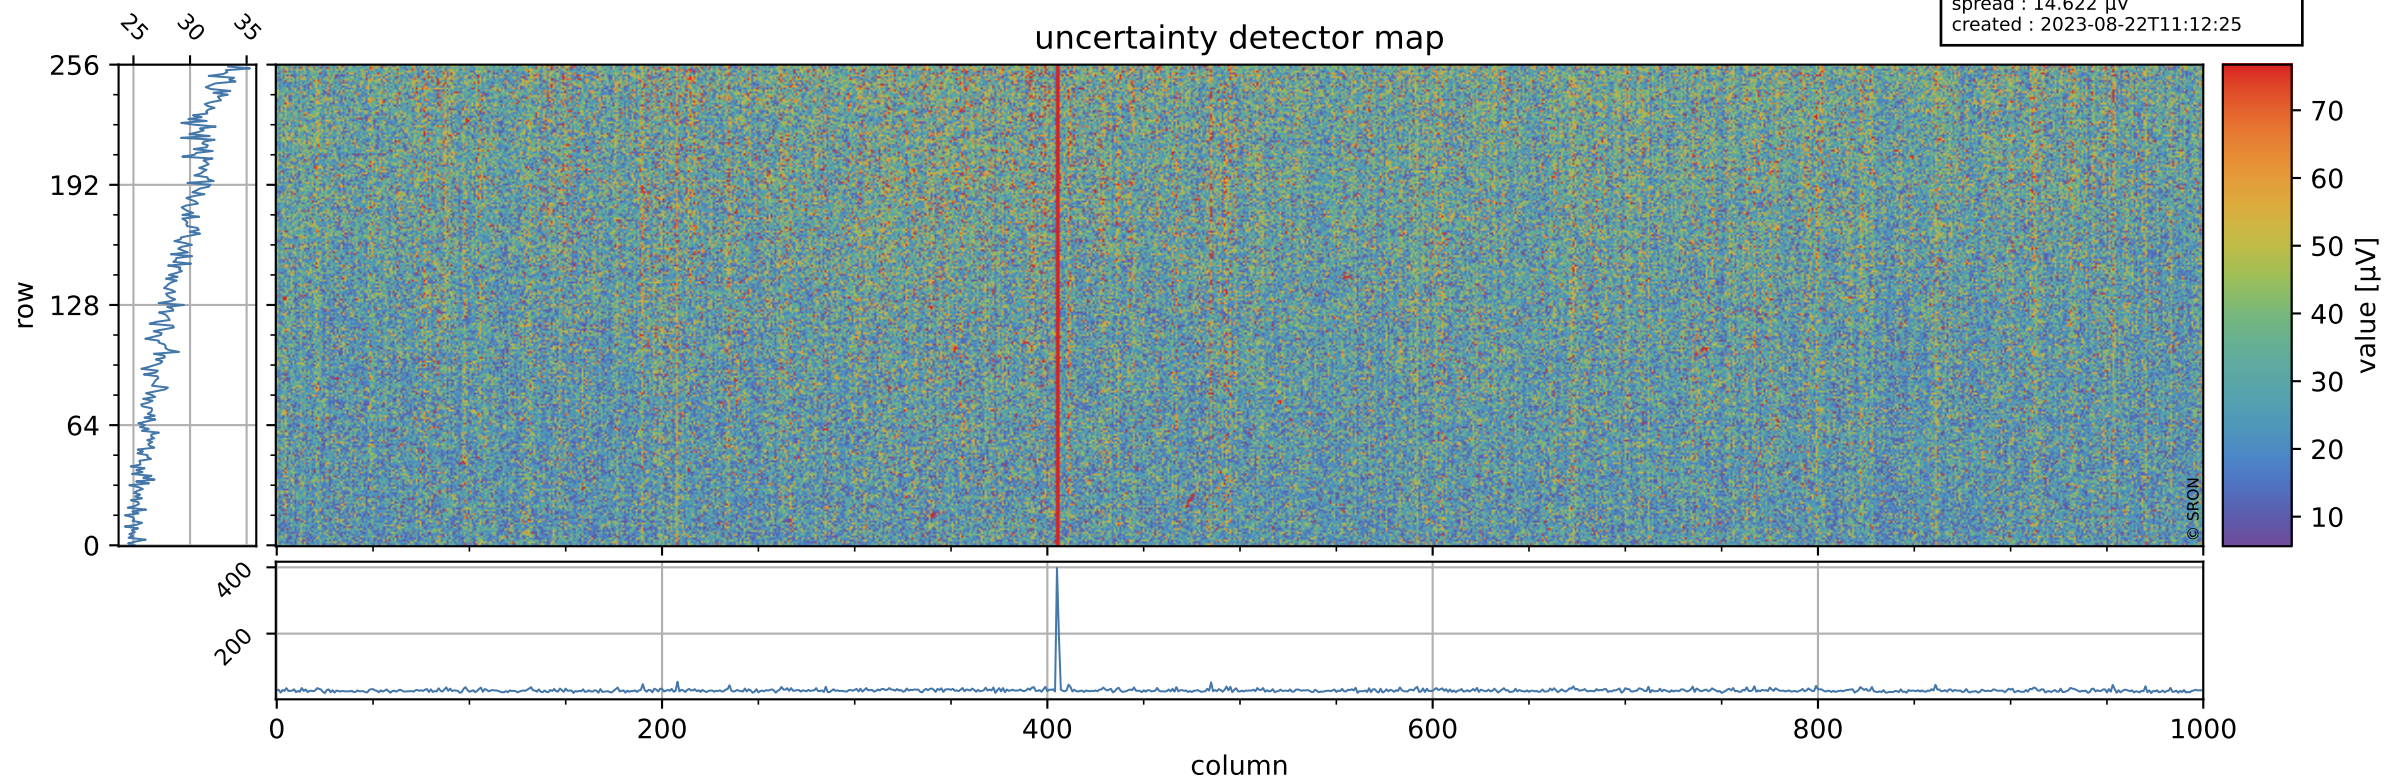

Tropomi SWIR offset (beta nominal)

orbits : 19 in [20557, 20602]
coverage : 2021-10-01 / 2021-10-04
median : 0.52598 V
spread : 0.035904 V
created : 2023-08-22T11:12:25

value detector map

Tropomi SWIR offset (beta nominal)

orbits : 19 in [20557, 20602]
coverage : 2021-10-01 / 2021-10-04
median : 28.766 μV
spread : 14.622 μV
created : 2023-08-22T11:12:25

Tropomi SWIR offset (beta nominal)

orbits : 19 in [20557, 20602]
coverage : 2021-10-01 / 2021-10-04
median : -0.026808 mV
spread : 0.39126 mV
created : 2023-08-22T11:12:26

value compared with SWIR offset CKD

Tropomi SWIR offset (beta nominal) ground-tracks of Sentinel-5P

orbits : 19 in [20557, 20602]
coverage : 2021-10-01 / 2021-10-04
created : 2023-08-22T11:12:26

Tropomi SWIR offset (beta nominal)

orbits : [1867, 20602]
coverage : 2018-02-20 / 2021-10-04
created : 2023-08-22T11:12:26

trend of detector median & temperatures