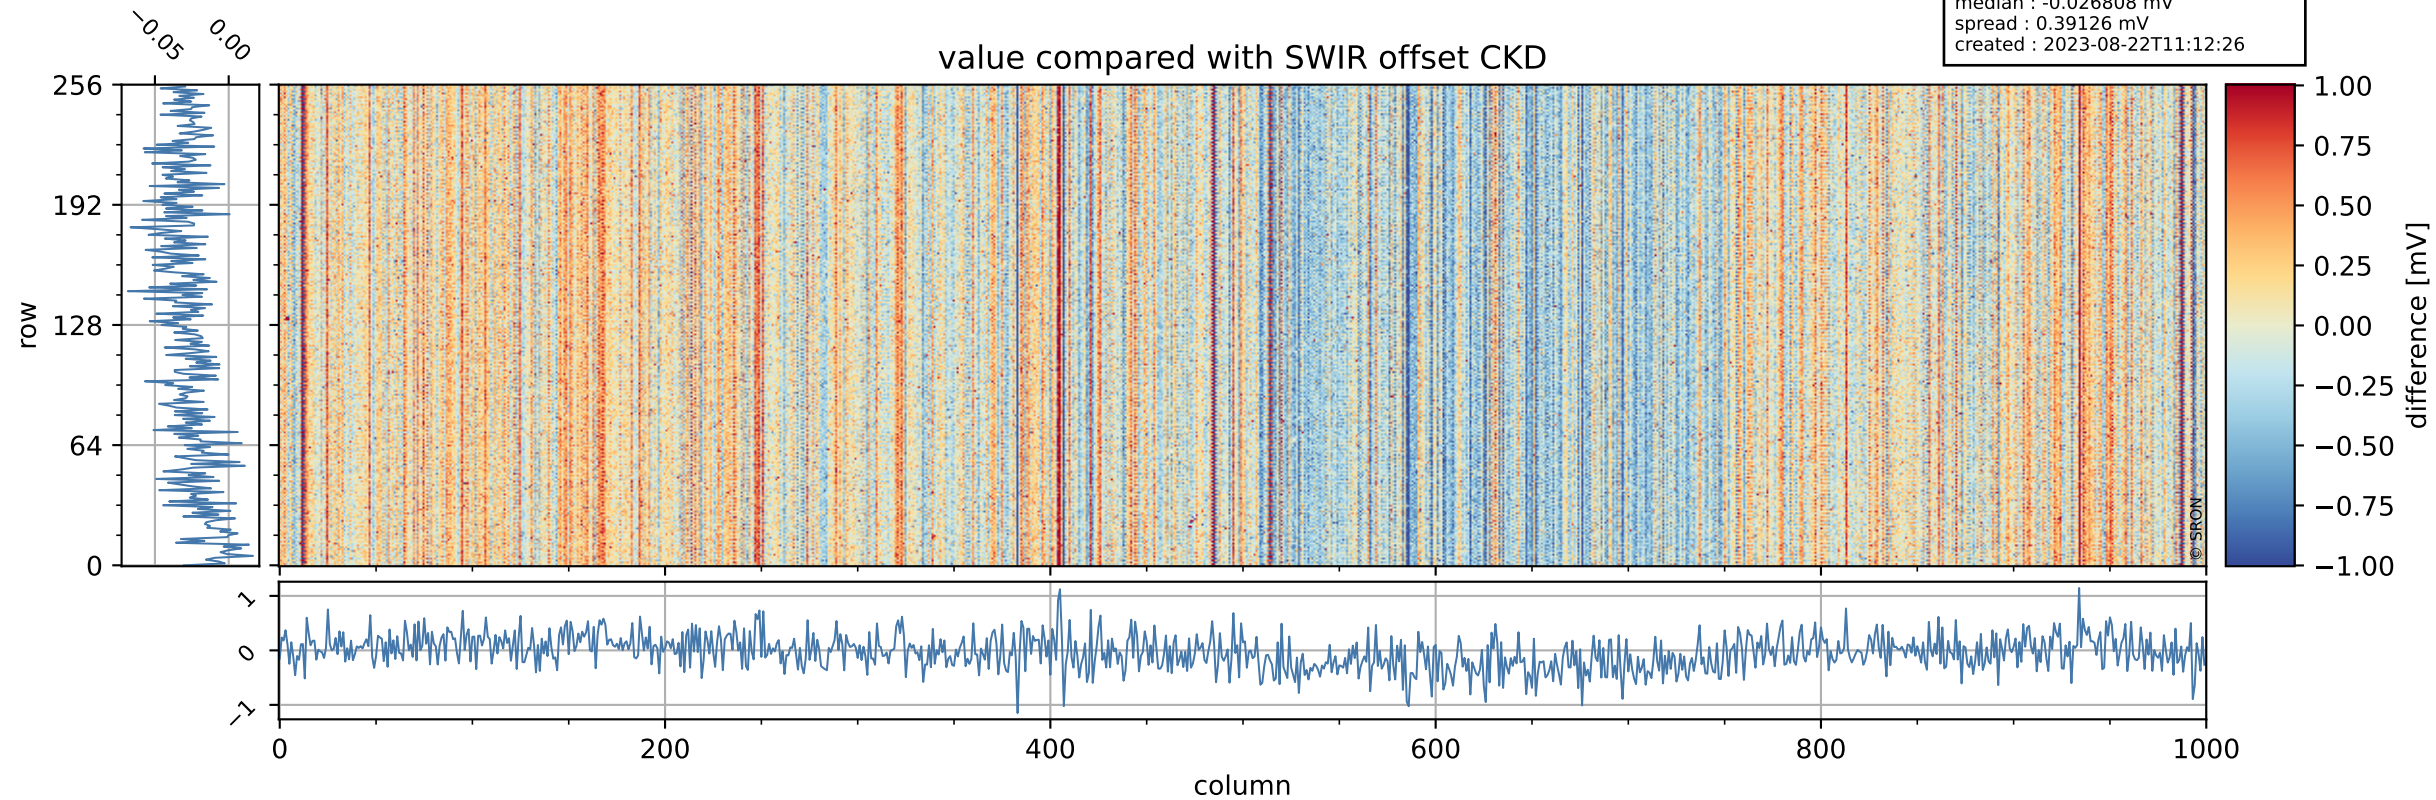

Tropomi SWIR offset (beta nominal)

orbits : 19 in [20557, 20602]
coverage : 2021-10-01 / 2021-10-04
median : 0.52598 V
spread : 0.035904 V
created : 2023-08-22T11:12:25

value detector map

Tropomi SWIR offset (beta nominal)

orbits : 19 in [20557, 20602]
coverage : 2021-10-01 / 2021-10-04
median : 28.766 μV
spread : 14.622 μV
created : 2023-08-22T11:12:25

Tropomi SWIR offset (beta nominal)

orbits : 19 in [20557, 20602]
coverage : 2021-10-01 / 2021-10-04
median : -0.026808 mV
spread : 0.39126 mV
created : 2023-08-22T11:12:26

value compared with SWIR offset CKD

Tropomi SWIR offset (beta nominal) ground-tracks of Sentinel-5P

orbits : 19 in [20557, 20602]
coverage : 2021-10-01 / 2021-10-04
created : 2023-08-22T11:12:26

Tropomi SWIR offset (beta nominal)

orbits : [1867, 20602]
coverage : 2018-02-20 / 2021-10-04
created : 2023-08-22T11:12:26

trend of detector median & temperatures