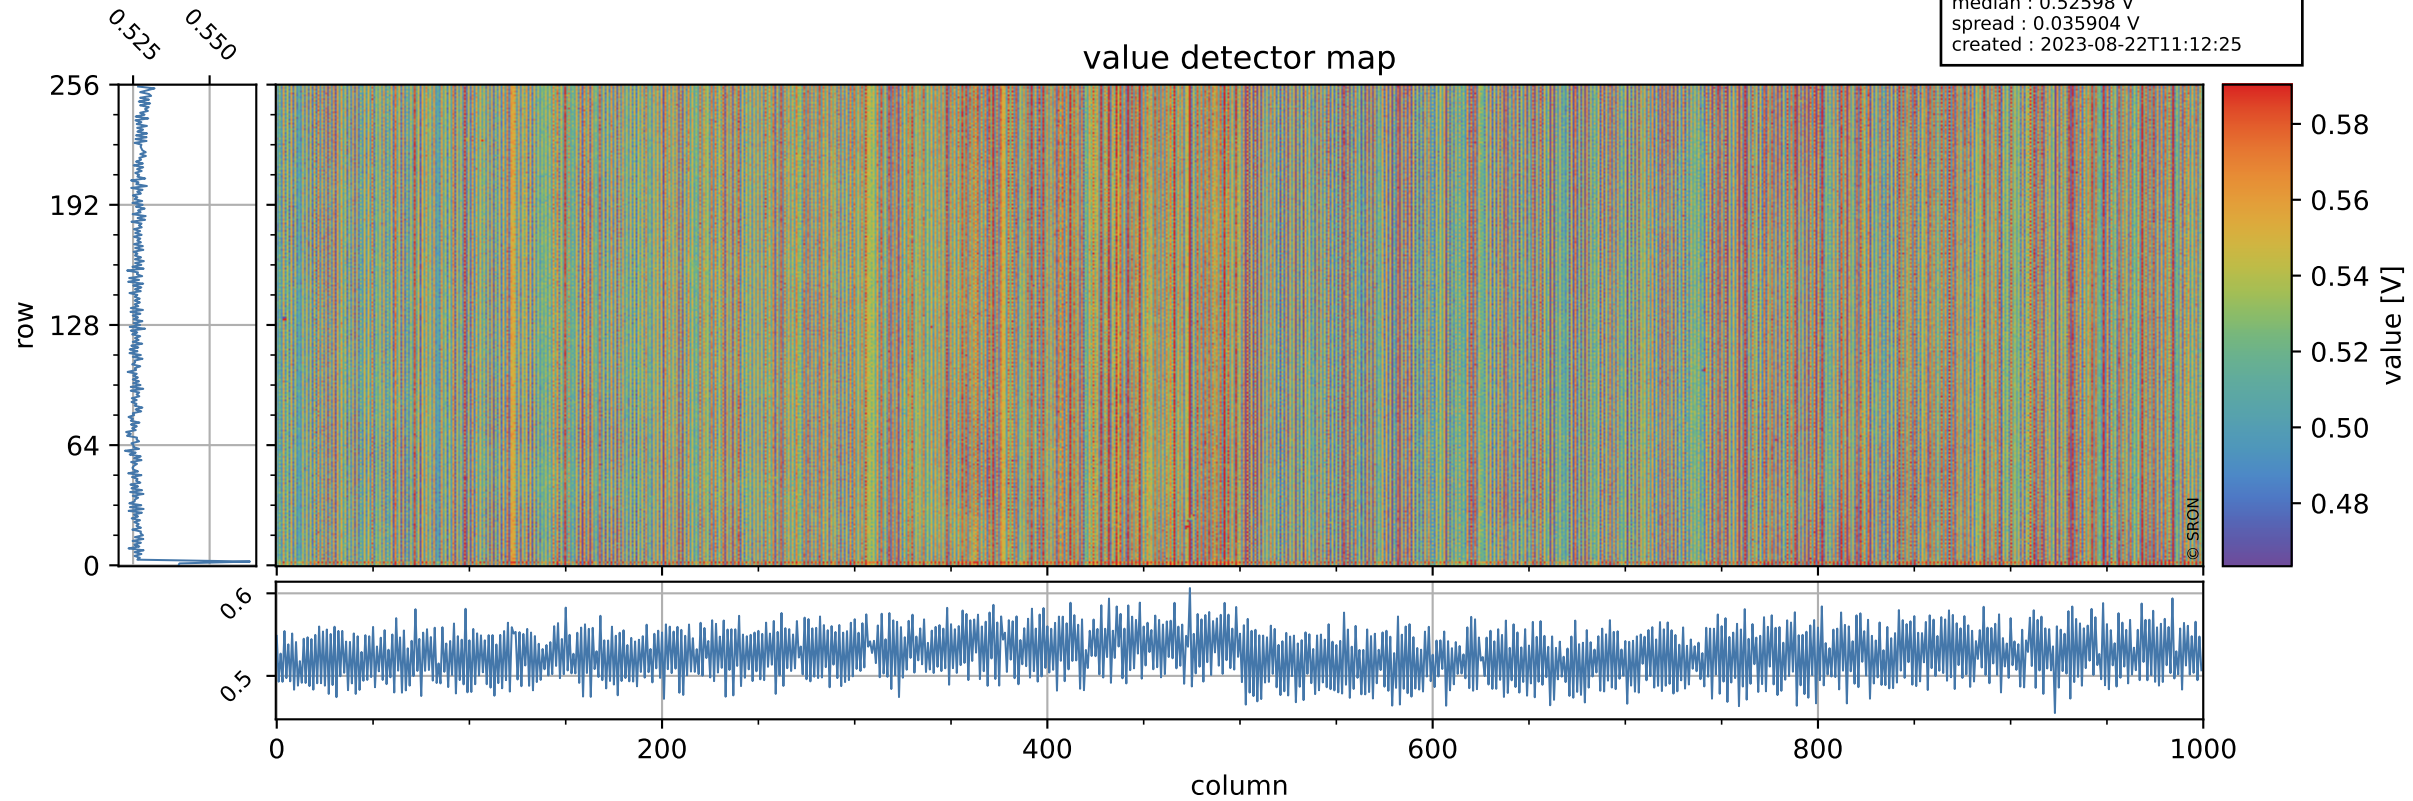

Tropomi SWIR offset (beta nominal)

orbits : 19 in [20557, 20602]
coverage : 2021-10-01 / 2021-10-04
median : 0.52598 V
spread : 0.035904 V
created : 2023-08-22T11:12:25

value detector map

Tropomi SWIR offset (beta nominal)

orbits : 19 in [20557, 20602]
coverage : 2021-10-01 / 2021-10-04
median : 28.766 μV
spread : 14.622 μV
created : 2023-08-22T11:12:25

Tropomi SWIR offset (beta nominal)

orbits : 19 in [20557, 20602]
coverage : 2021-10-01 / 2021-10-04
median : -0.026808 mV
spread : 0.39126 mV
created : 2023-08-22T11:12:26

value compared with SWIR offset CKD

Tropomi SWIR offset (beta nominal) ground-tracks of Sentinel-5P

orbits : 19 in [20557, 20602]
coverage : 2021-10-01 / 2021-10-04
created : 2023-08-22T11:12:26

Tropomi SWIR offset (beta nominal)

orbits : [1867, 20602]
coverage : 2018-02-20 / 2021-10-04
created : 2023-08-22T11:12:26

trend of detector median & temperatures