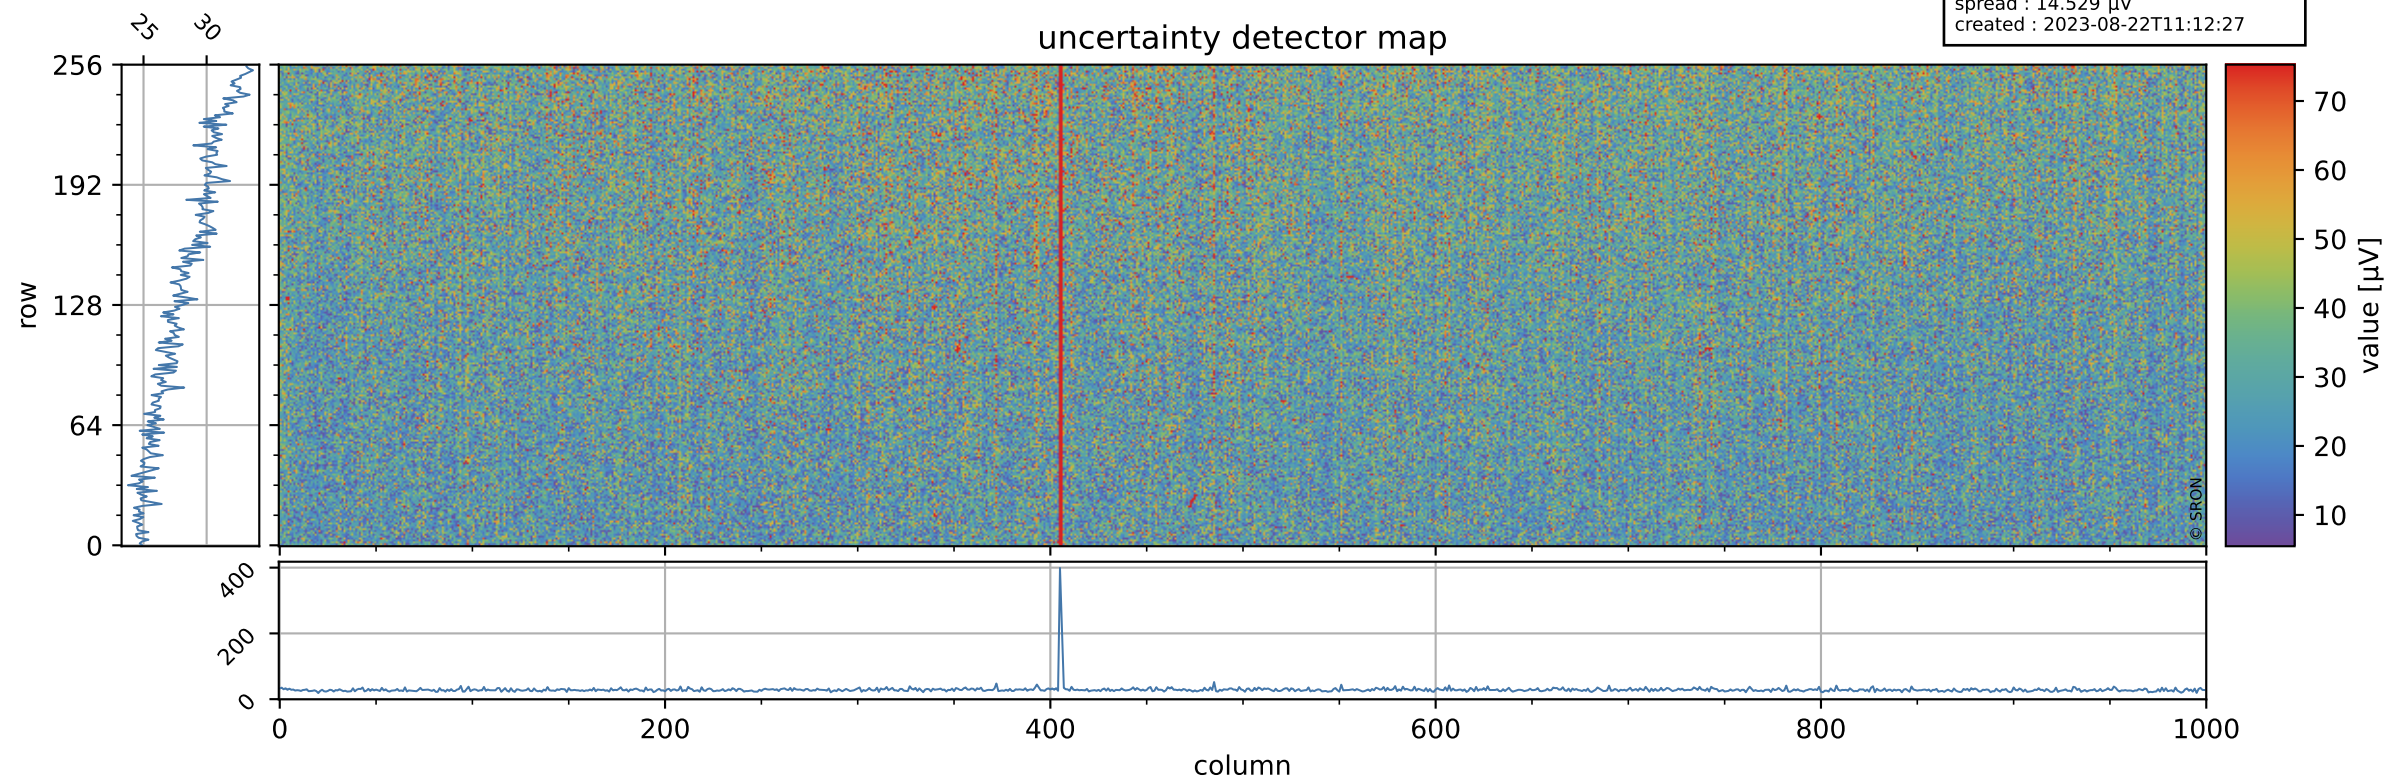

Tropomi SWIR offset (beta nominal)

orbits : 20 in [20602, 20647]
coverage : 2021-10-04 / 2021-10-07
median : 0.52596 V
spread : 0.035904 V
created : 2023-08-22T11:12:27

value detector map

Tropomi SWIR offset (beta nominal)

orbits : 20 in [20602, 20647]
coverage : 2021-10-04 / 2021-10-07
median : 28.465 μV
spread : 14.529 μV
created : 2023-08-22T11:12:27

Tropomi SWIR offset (beta nominal)

orbits : 20 in [20602, 20647]
coverage : 2021-10-04 / 2021-10-07
median : -0.055549 mV
spread : 0.38708 mV
created : 2023-08-22T11:12:28

value compared with SWIR offset CKD

Tropomi SWIR offset (beta nominal) ground-tracks of Sentinel-5P

orbits : 20 in [20602, 20647]
coverage : 2021-10-04 / 2021-10-07
created : 2023-08-22T11:12:28

Tropomi SWIR offset (beta nominal)

orbits : [1867, 20647]
coverage : 2018-02-20 / 2021-10-07
created : 2023-08-22T11:12:28

trend of detector median & temperatures