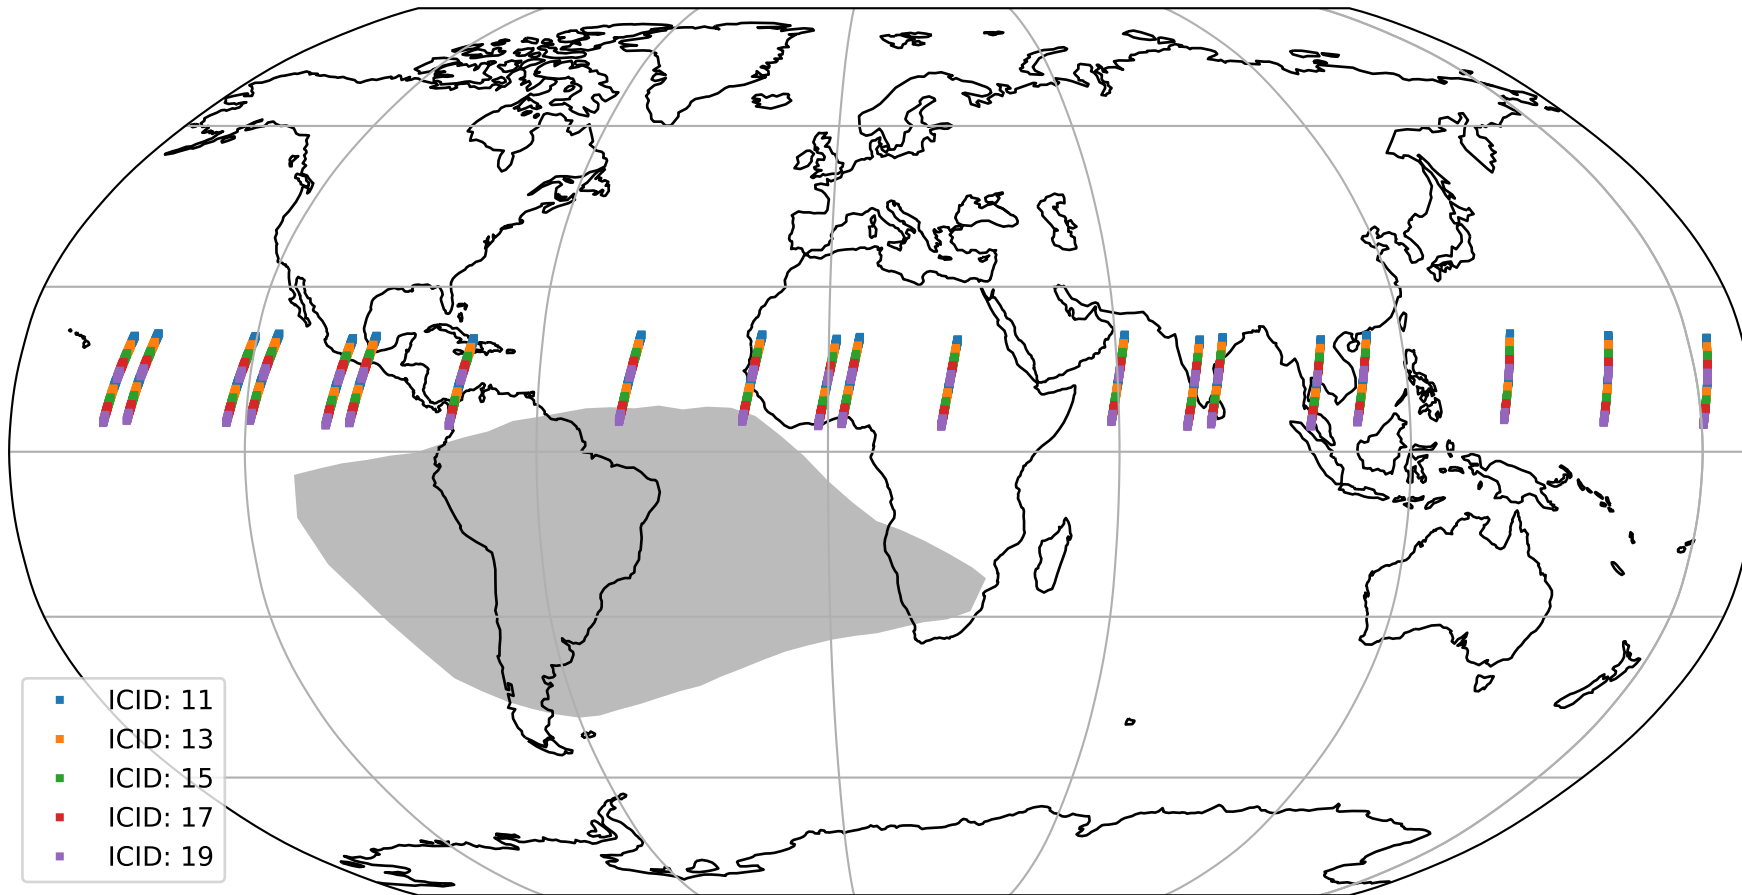

Tropomi SWIR offset (beta nominal)

orbits : 20 in [20602, 20647]
coverage : 2021-10-04 / 2021-10-07
median : 0.52596 V
spread : 0.035904 V
created : 2023-08-22T11:12:27

value detector map

Tropomi SWIR offset (beta nominal)

orbits : 20 in [20602, 20647]
coverage : 2021-10-04 / 2021-10-07
median : 28.465 μV
spread : 14.529 μV
created : 2023-08-22T11:12:27

Tropomi SWIR offset (beta nominal)

orbits : 20 in [20602, 20647]
coverage : 2021-10-04 / 2021-10-07
median : -0.055549 mV
spread : 0.38708 mV
created : 2023-08-22T11:12:28

value compared with SWIR offset CKD

Tropomi SWIR offset (beta nominal) ground-tracks of Sentinel-5P

orbits : 20 in [20602, 20647]
coverage : 2021-10-04 / 2021-10-07
created : 2023-08-22T11:12:28

Tropomi SWIR offset (beta nominal)

orbits : [1867, 20647]
coverage : 2018-02-20 / 2021-10-07
created : 2023-08-22T11:12:28

trend of detector median & temperatures