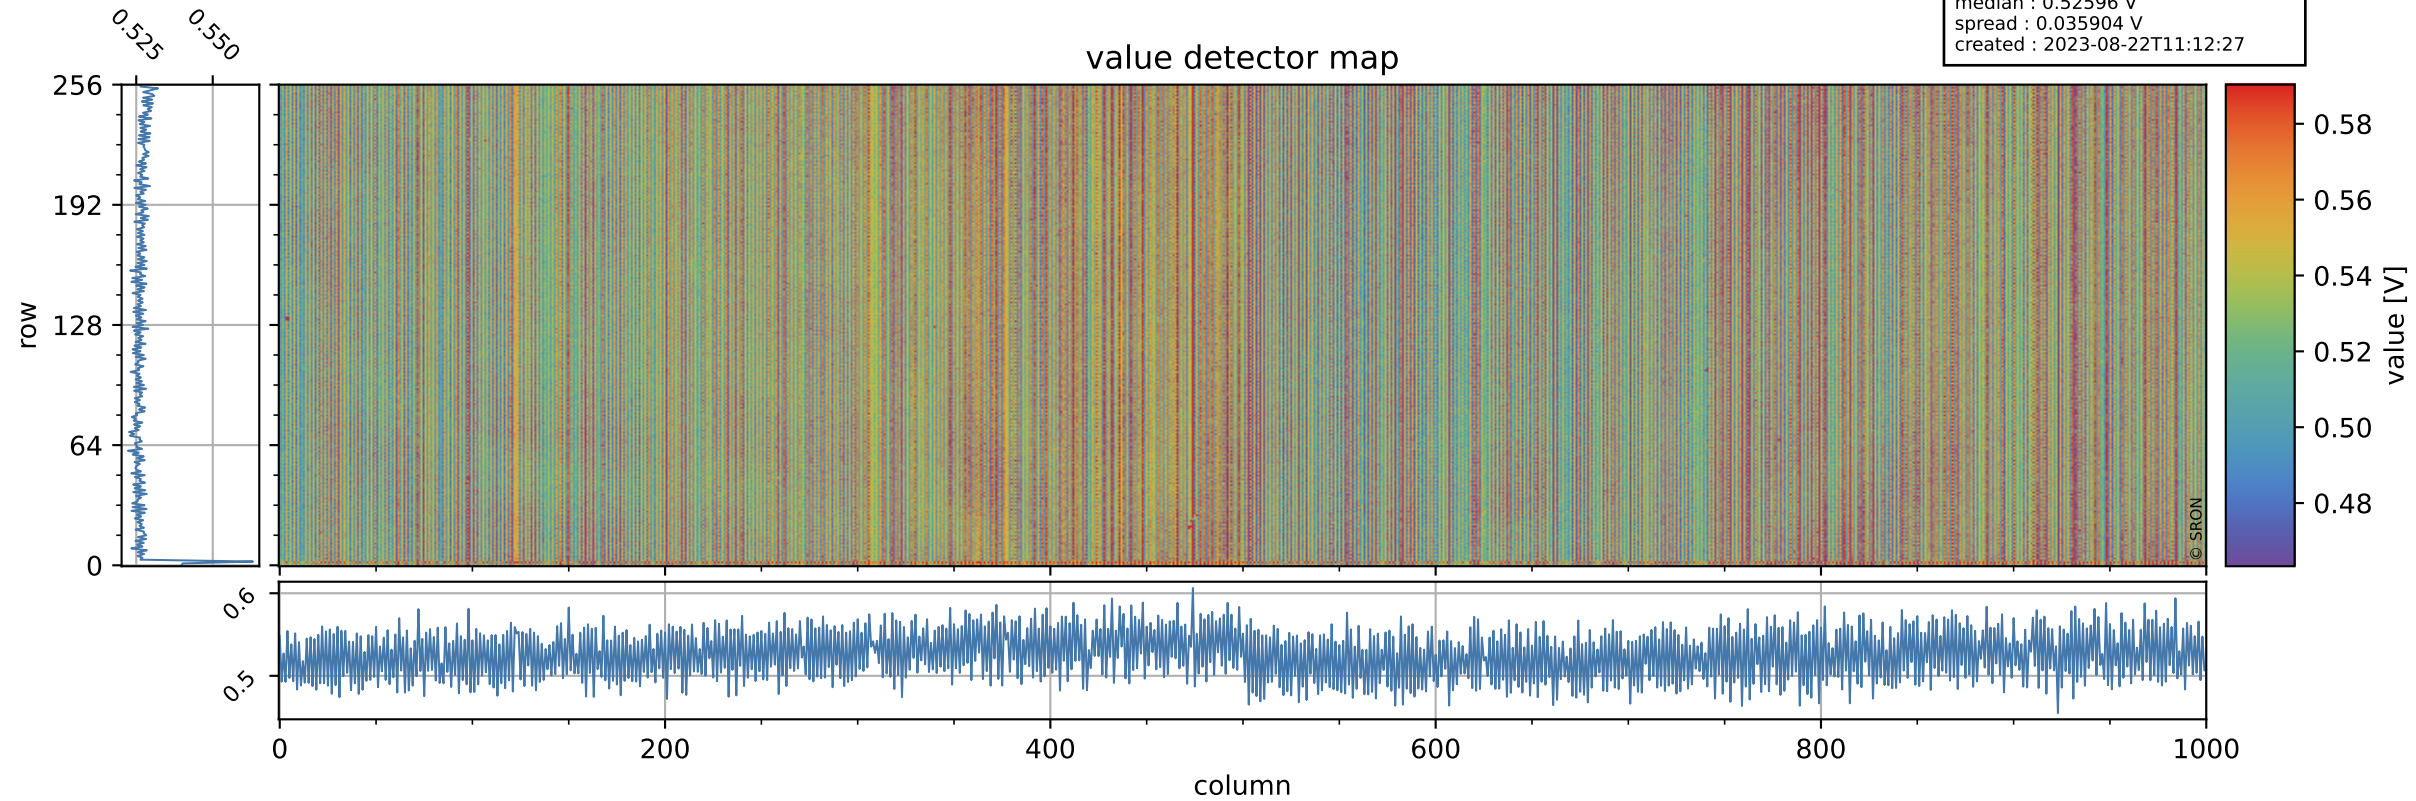

Tropomi SWIR offset (beta nominal)

orbits : 20 in [20602, 20647]
coverage : 2021-10-04 / 2021-10-07
median : 0.52596 V
spread : 0.035904 V
created : 2023-08-22T11:12:27

value detector map

Tropomi SWIR offset (beta nominal)

orbits : 20 in [20602, 20647]
coverage : 2021-10-04 / 2021-10-07
median : 28.465 μV
spread : 14.529 μV
created : 2023-08-22T11:12:27

Tropomi SWIR offset (beta nominal)

orbits : 20 in [20602, 20647]
coverage : 2021-10-04 / 2021-10-07
median : -0.055549 mV
spread : 0.38708 mV
created : 2023-08-22T11:12:28

value compared with SWIR offset CKD

Tropomi SWIR offset (beta nominal) ground-tracks of Sentinel-5P

orbits : 20 in [20602, 20647]
coverage : 2021-10-04 / 2021-10-07
created : 2023-08-22T11:12:28

Tropomi SWIR offset (beta nominal)

orbits : [1867, 20647]
coverage : 2018-02-20 / 2021-10-07
created : 2023-08-22T11:12:28

trend of detector median & temperatures