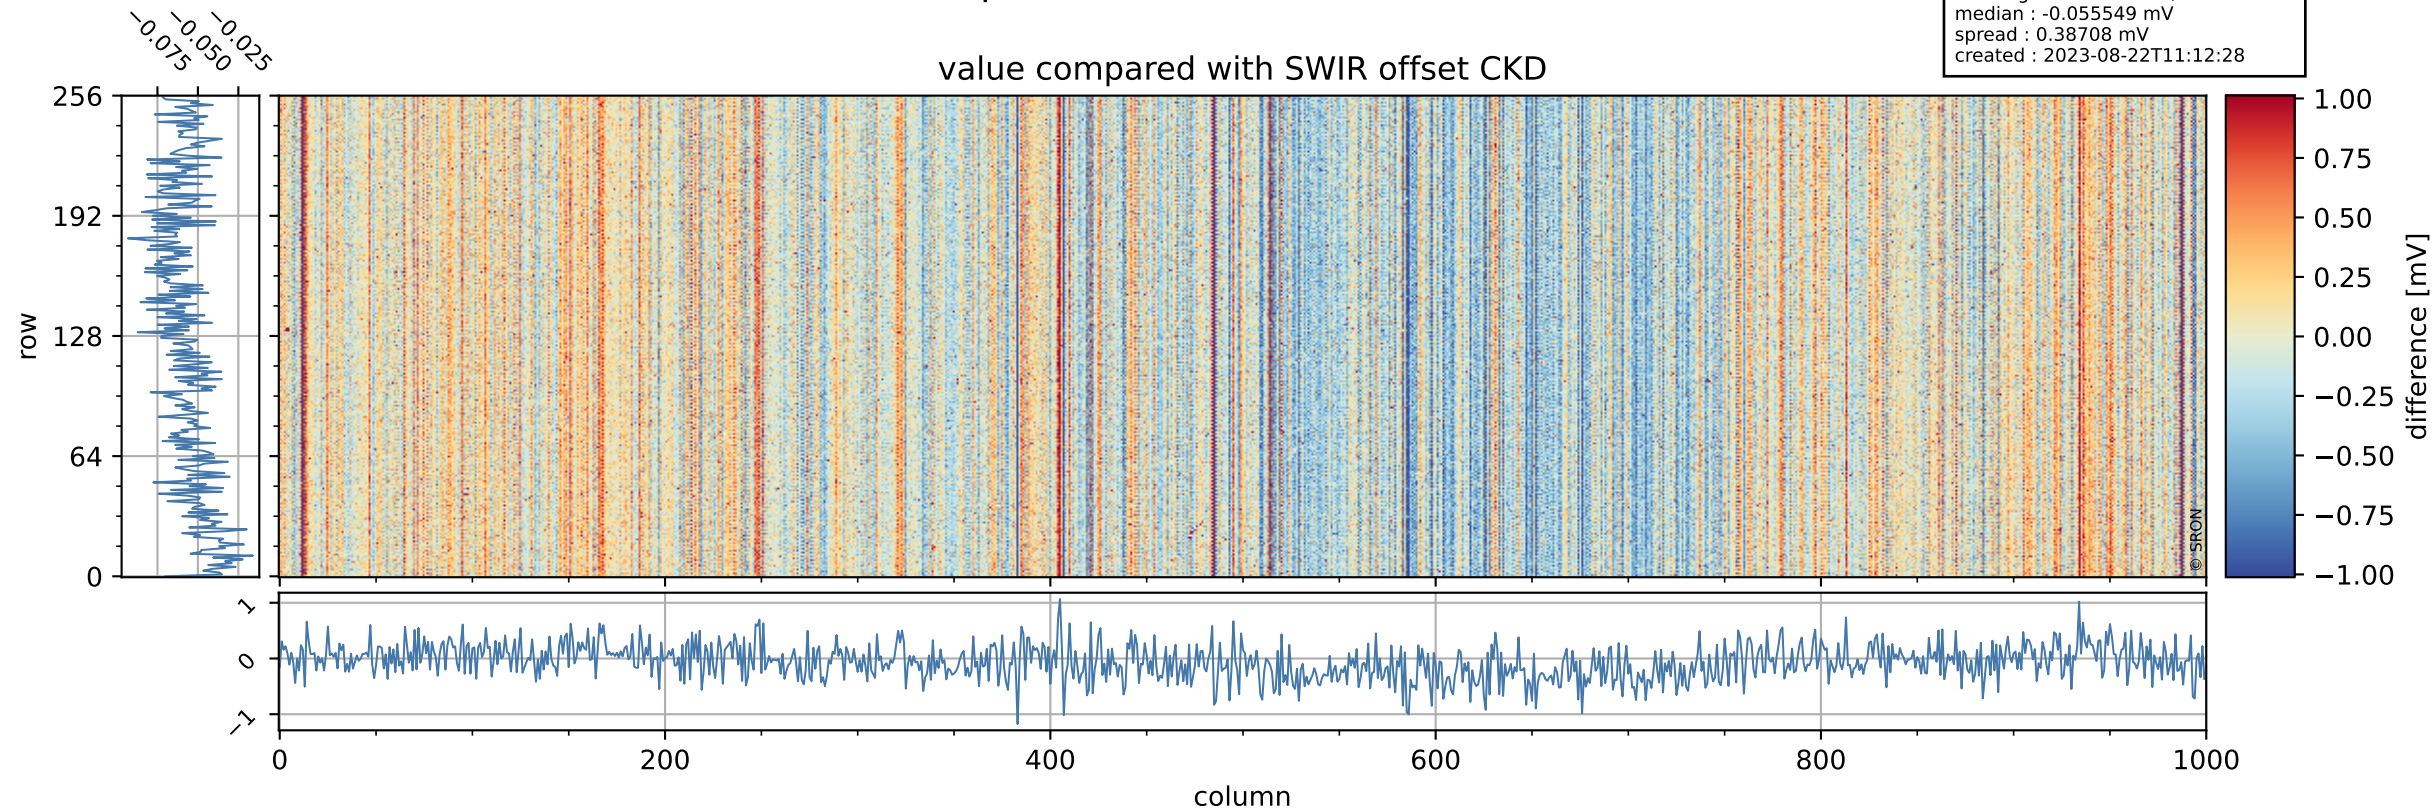

Tropomi SWIR offset (beta nominal)

orbits : 20 in [20602, 20647]
coverage : 2021-10-04 / 2021-10-07
median : 0.52596 V
spread : 0.035904 V
created : 2023-08-22T11:12:27

value detector map

Tropomi SWIR offset (beta nominal)

orbits : 20 in [20602, 20647]
coverage : 2021-10-04 / 2021-10-07
median : 28.465 μV
spread : 14.529 μV
created : 2023-08-22T11:12:27

Tropomi SWIR offset (beta nominal)

orbits : 20 in [20602, 20647]
coverage : 2021-10-04 / 2021-10-07
median : -0.055549 mV
spread : 0.38708 mV
created : 2023-08-22T11:12:28

value compared with SWIR offset CKD

Tropomi SWIR offset (beta nominal) ground-tracks of Sentinel-5P

orbits : 20 in [20602, 20647]
coverage : 2021-10-04 / 2021-10-07
created : 2023-08-22T11:12:28

Tropomi SWIR offset (beta nominal)

orbits : [1867, 20647]
coverage : 2018-02-20 / 2021-10-07
created : 2023-08-22T11:12:28

trend of detector median & temperatures