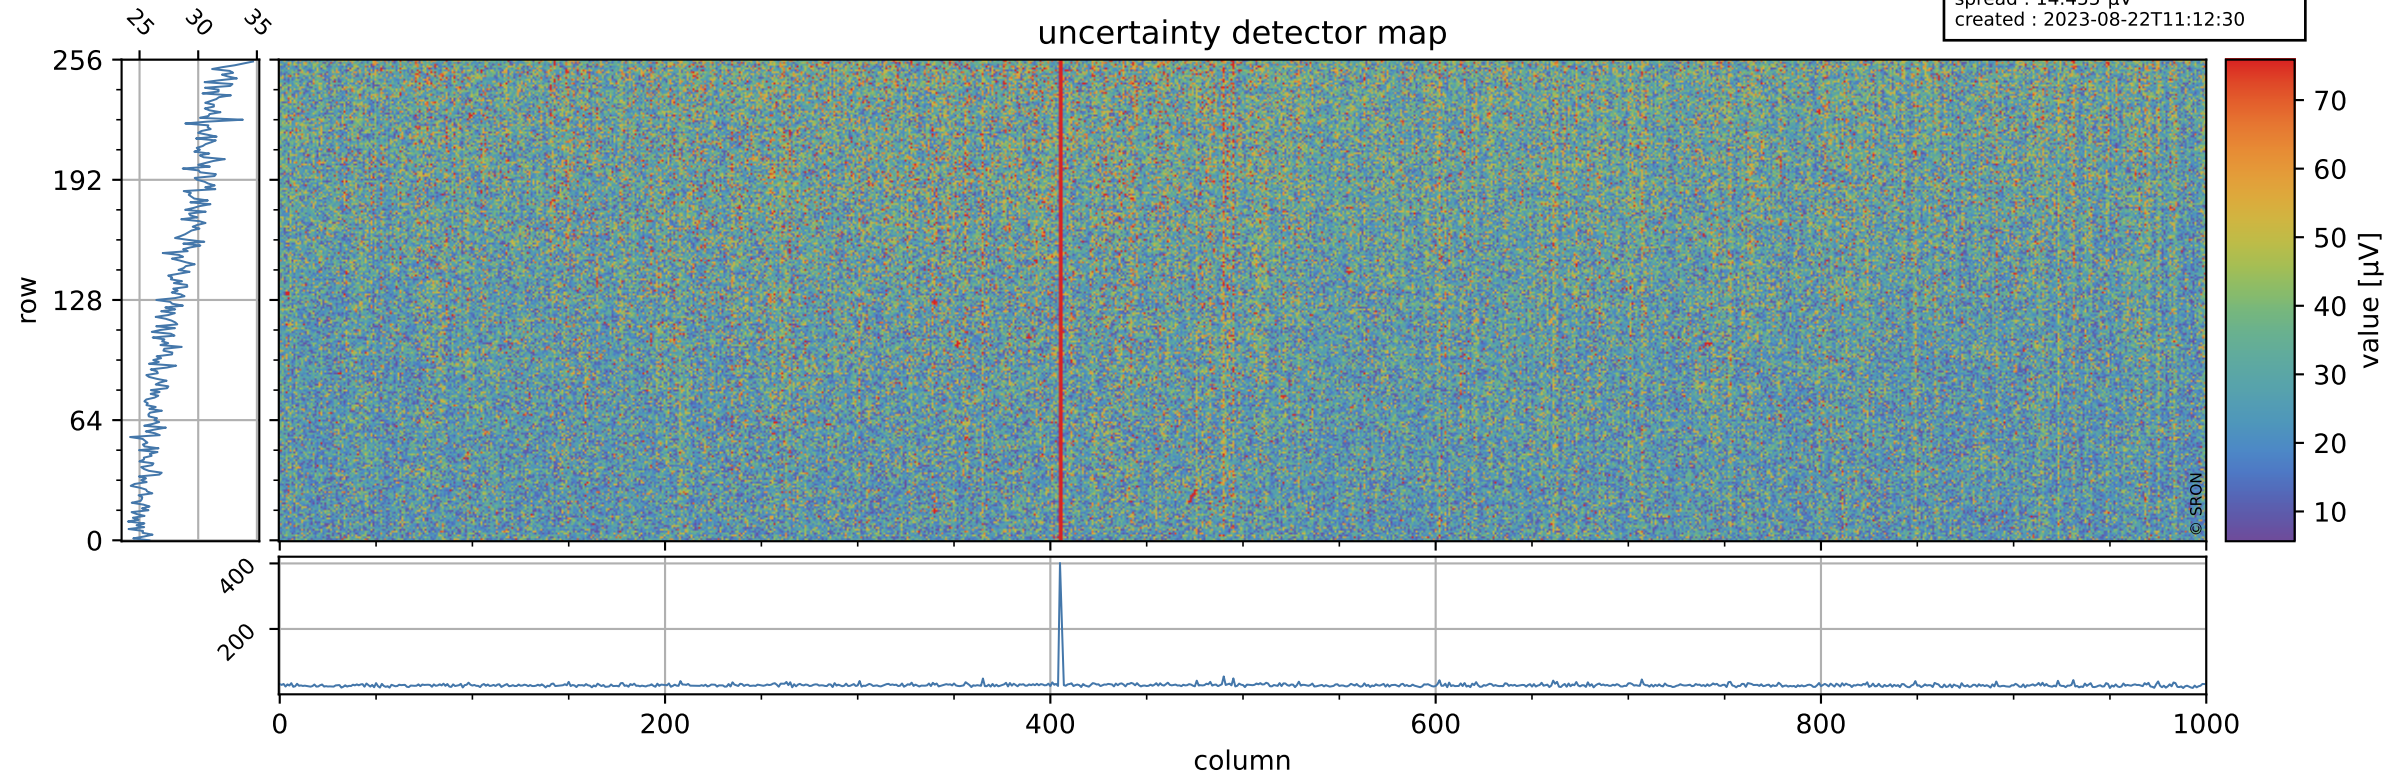

Tropomi SWIR offset (beta nominal)

orbits : 18 in [20647, 20692]
coverage : 2021-10-07 / 2021-10-10
median : 0.52596 V
spread : 0.035905 V
created : 2023-08-22T11:12:29

value detector map

Tropomi SWIR offset (beta nominal)

orbits : 18 in [20647, 20692]
coverage : 2021-10-07 / 2021-10-10
median : 28.527 μV
spread : 14.455 μV
created : 2023-08-22T11:12:30

Tropomi SWIR offset (beta nominal)

orbits : 18 in [20647, 20692]
coverage : 2021-10-07 / 2021-10-10
median : -0.050057 mV
spread : 0.38692 mV
created : 2023-08-22T11:12:30

value compared with SWIR offset CKD

Tropomi SWIR offset (beta nominal) ground-tracks of Sentinel-5P

orbits : 18 in [20647, 20692]
coverage : 2021-10-07 / 2021-10-10
created : 2023-08-22T11:12:30

Tropomi SWIR offset (beta nominal)

orbits : [1867, 20692]
coverage : 2018-02-20 / 2021-10-10
created : 2023-08-22T11:12:31

trend of detector median & temperatures