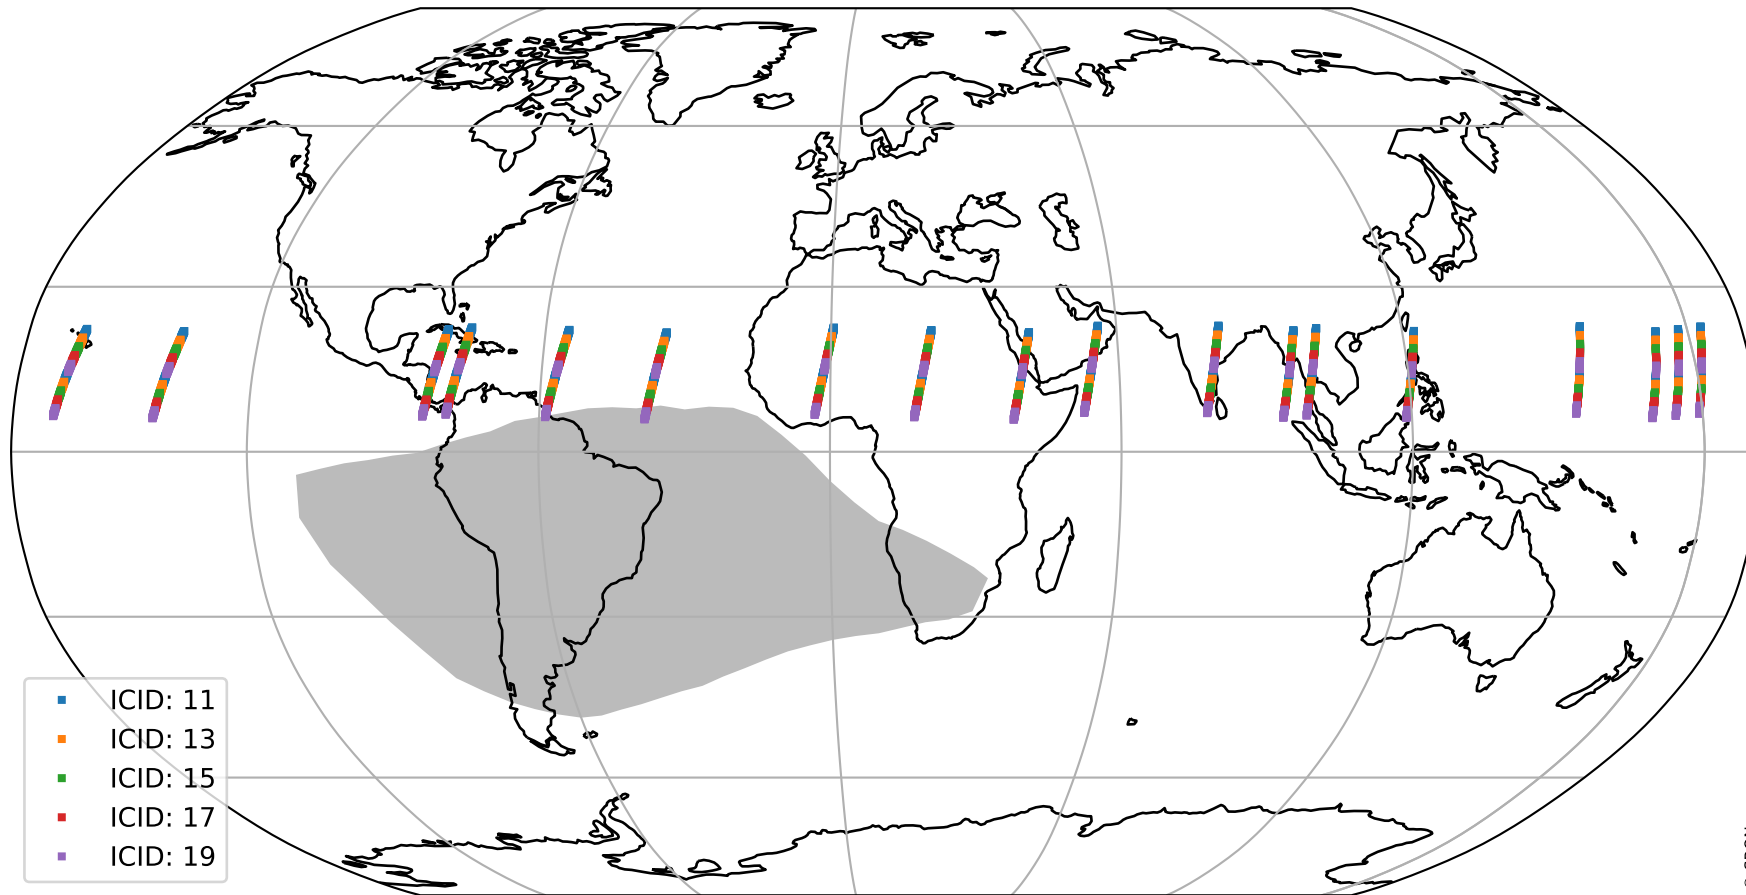

Tropomi SWIR offset (beta nominal)

orbits : 18 in [20647, 20692]
coverage : 2021-10-07 / 2021-10-10
median : 0.52596 V
spread : 0.035905 V
created : 2023-08-22T11:12:29

value detector map

Tropomi SWIR offset (beta nominal)

orbits : 18 in [20647, 20692]
coverage : 2021-10-07 / 2021-10-10
median : 28.527 μV
spread : 14.455 μV
created : 2023-08-22T11:12:30

Tropomi SWIR offset (beta nominal)

orbits : 18 in [20647, 20692]
coverage : 2021-10-07 / 2021-10-10
median : -0.050057 mV
spread : 0.38692 mV
created : 2023-08-22T11:12:30

value compared with SWIR offset CKD

Tropomi SWIR offset (beta nominal) ground-tracks of Sentinel-5P

orbits : 18 in [20647, 20692]
coverage : 2021-10-07 / 2021-10-10
created : 2023-08-22T11:12:30

Tropomi SWIR offset (beta nominal)

orbits : [1867, 20692]
coverage : 2018-02-20 / 2021-10-10
created : 2023-08-22T11:12:31

trend of detector median & temperatures