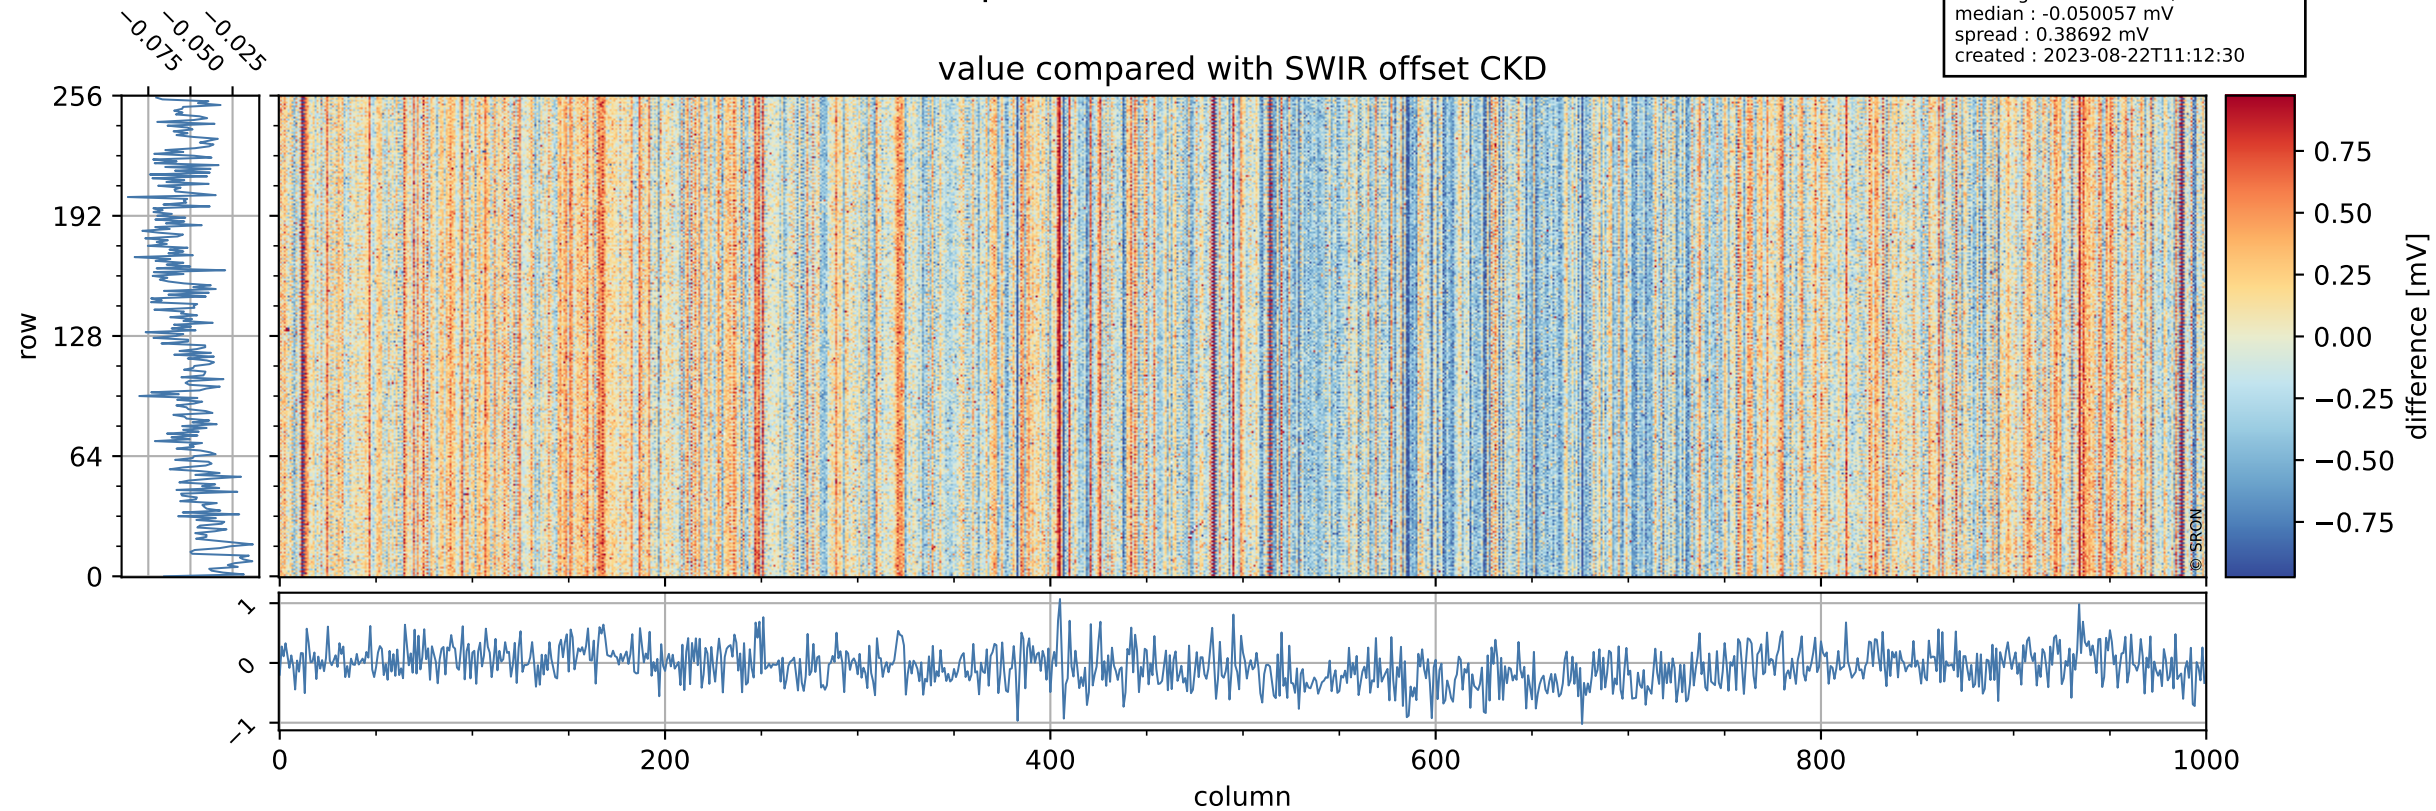

Tropomi SWIR offset (beta nominal)

orbits : 18 in [20647, 20692]
coverage : 2021-10-07 / 2021-10-10
median : 0.52596 V
spread : 0.035905 V
created : 2023-08-22T11:12:29

value detector map

Tropomi SWIR offset (beta nominal)

orbits : 18 in [20647, 20692]
coverage : 2021-10-07 / 2021-10-10
median : 28.527 μV
spread : 14.455 μV
created : 2023-08-22T11:12:30

Tropomi SWIR offset (beta nominal)

orbits : 18 in [20647, 20692]
coverage : 2021-10-07 / 2021-10-10
median : -0.050057 mV
spread : 0.38692 mV
created : 2023-08-22T11:12:30

value compared with SWIR offset CKD

Tropomi SWIR offset (beta nominal) ground-tracks of Sentinel-5P

orbits : 18 in [20647, 20692]
coverage : 2021-10-07 / 2021-10-10
created : 2023-08-22T11:12:30

Tropomi SWIR offset (beta nominal)

orbits : [1867, 20692]
coverage : 2018-02-20 / 2021-10-10
created : 2023-08-22T11:12:31

trend of detector median & temperatures