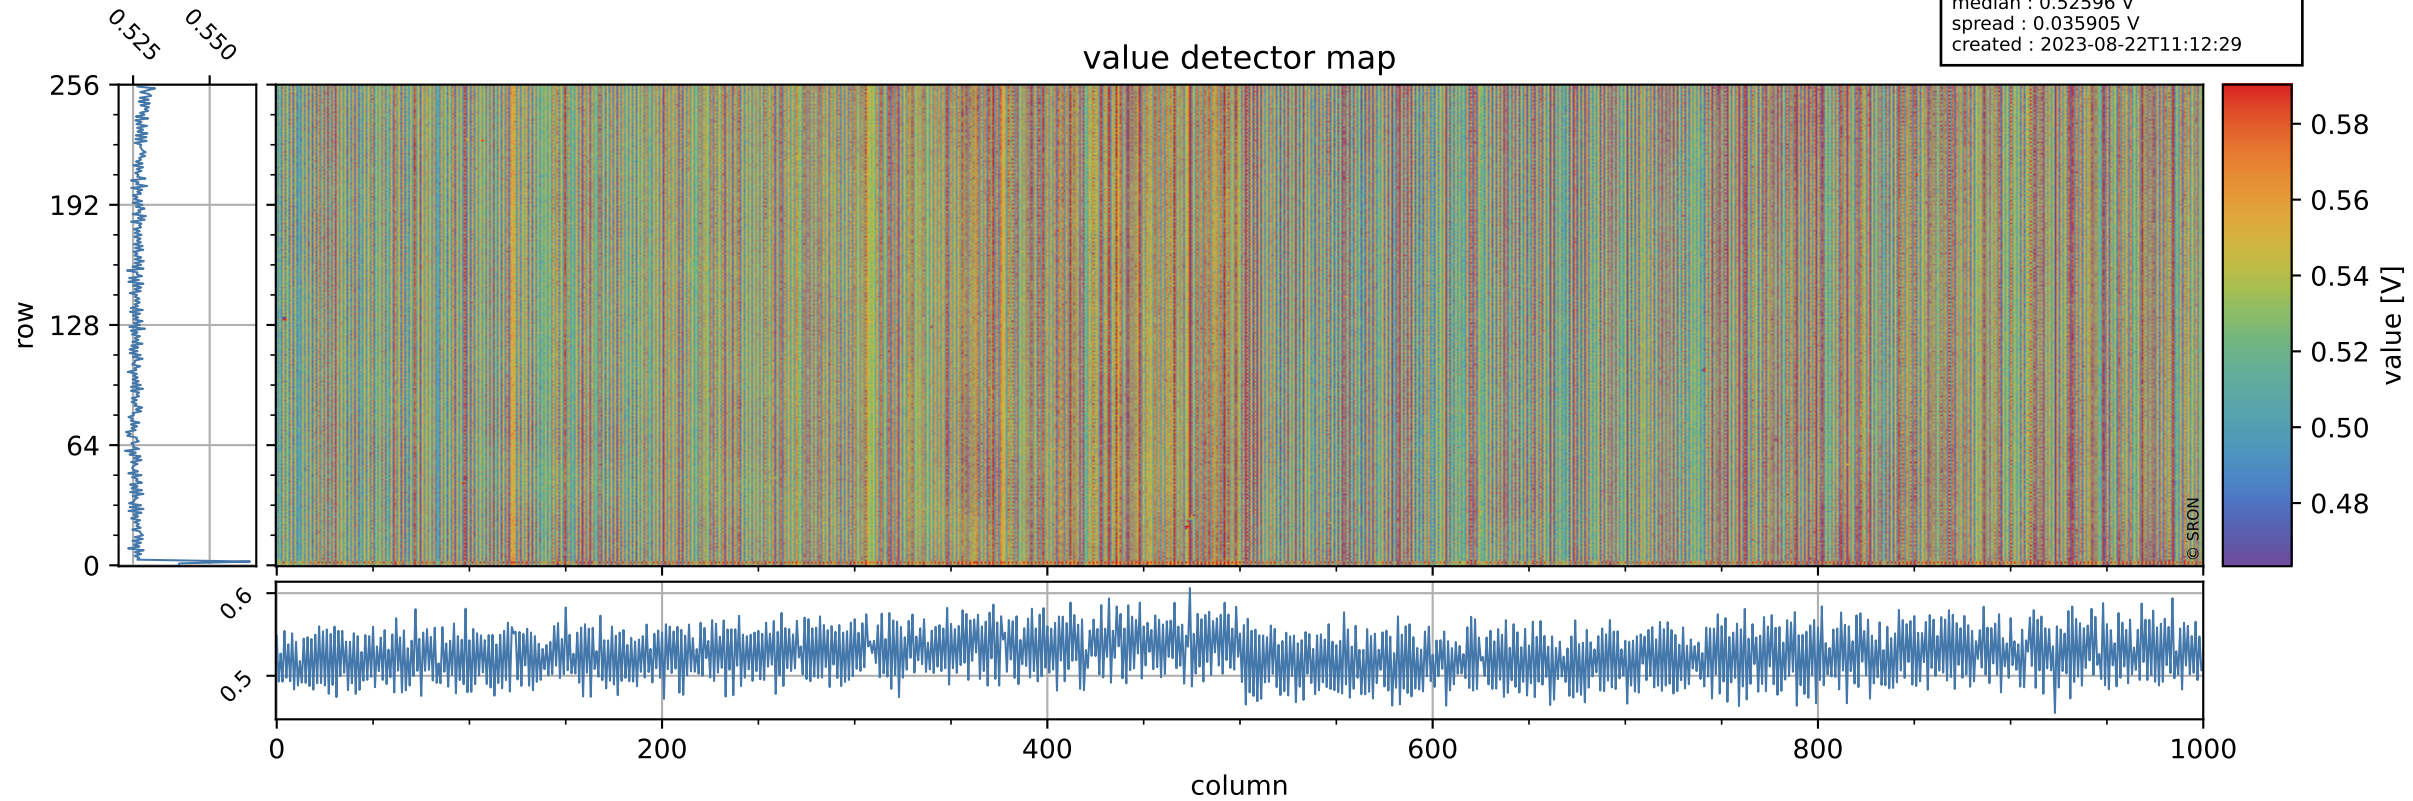

Tropomi SWIR offset (beta nominal)

orbits : 18 in [20647, 20692]
coverage : 2021-10-07 / 2021-10-10
median : 0.52596 V
spread : 0.035905 V
created : 2023-08-22T11:12:29

value detector map

Tropomi SWIR offset (beta nominal)

orbits : 18 in [20647, 20692]
coverage : 2021-10-07 / 2021-10-10
median : 28.527 μV
spread : 14.455 μV
created : 2023-08-22T11:12:30

Tropomi SWIR offset (beta nominal)

orbits : 18 in [20647, 20692]
coverage : 2021-10-07 / 2021-10-10
median : -0.050057 mV
spread : 0.38692 mV
created : 2023-08-22T11:12:30

value compared with SWIR offset CKD

Tropomi SWIR offset (beta nominal) ground-tracks of Sentinel-5P

orbits : 18 in [20647, 20692]
coverage : 2021-10-07 / 2021-10-10
created : 2023-08-22T11:12:30

Tropomi SWIR offset (beta nominal)

orbits : [1867, 20692]
coverage : 2018-02-20 / 2021-10-10
created : 2023-08-22T11:12:31

trend of detector median & temperatures