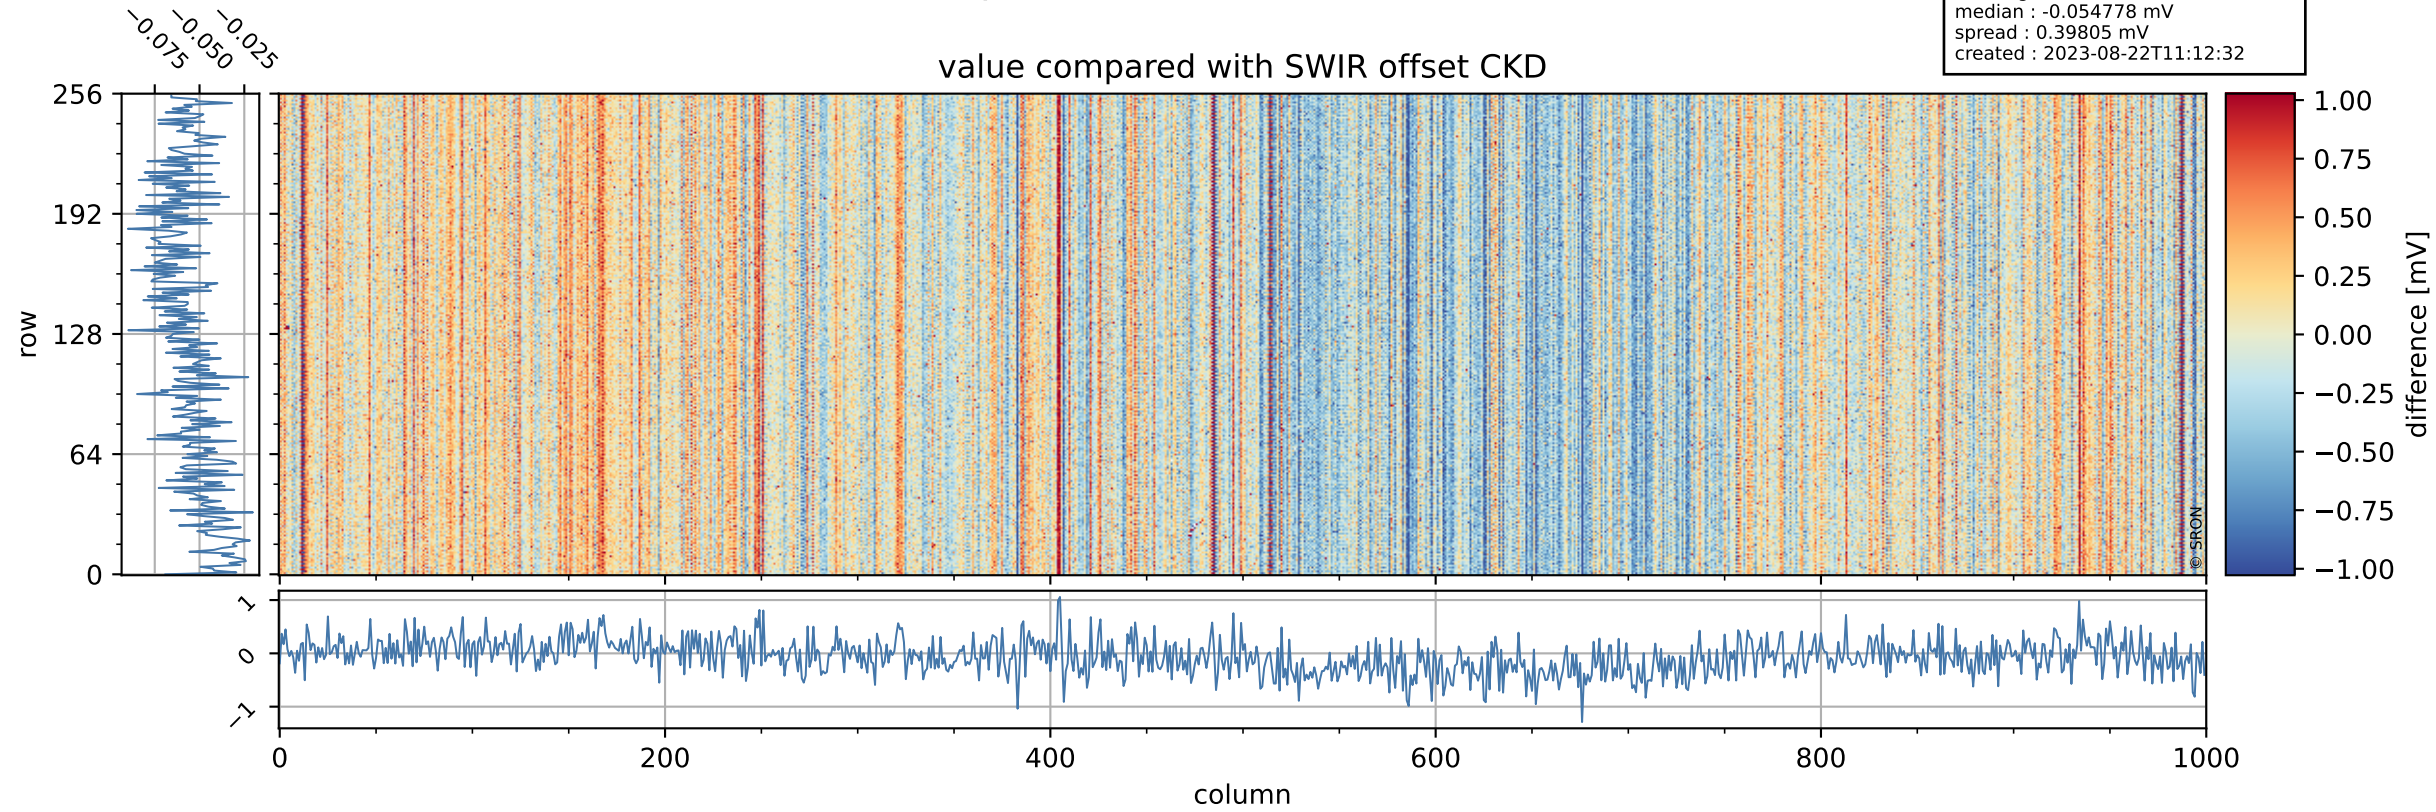

Tropomi SWIR offset (beta nominal)

orbits : 20 in [20692, 20737]
coverage : 2021-10-11 / 2021-10-14
median : 0.52596 V
spread : 0.035908 V
created : 2023-08-22T11:12:31

value detector map

Tropomi SWIR offset (beta nominal)

orbits : 20 in [20692, 20737]
coverage : 2021-10-11 / 2021-10-14
median : 28.418 μV
spread : 14.431 μV
created : 2023-08-22T11:12:32

Tropomi SWIR offset (beta nominal)

orbits : 20 in [20692, 20737]
coverage : 2021-10-11 / 2021-10-14
median : -0.054778 mV
spread : 0.39805 mV
created : 2023-08-22T11:12:32

value compared with SWIR offset CKD

Tropomi SWIR offset (beta nominal) ground-tracks of Sentinel-5P

orbits : 20 in [20692, 20737]
coverage : 2021-10-11 / 2021-10-14
created : 2023-08-22T11:12:32

Tropomi SWIR offset (beta nominal)

orbits : [1867, 20737]
coverage : 2018-02-20 / 2021-10-14
created : 2023-08-22T11:12:33

trend of detector median & temperatures