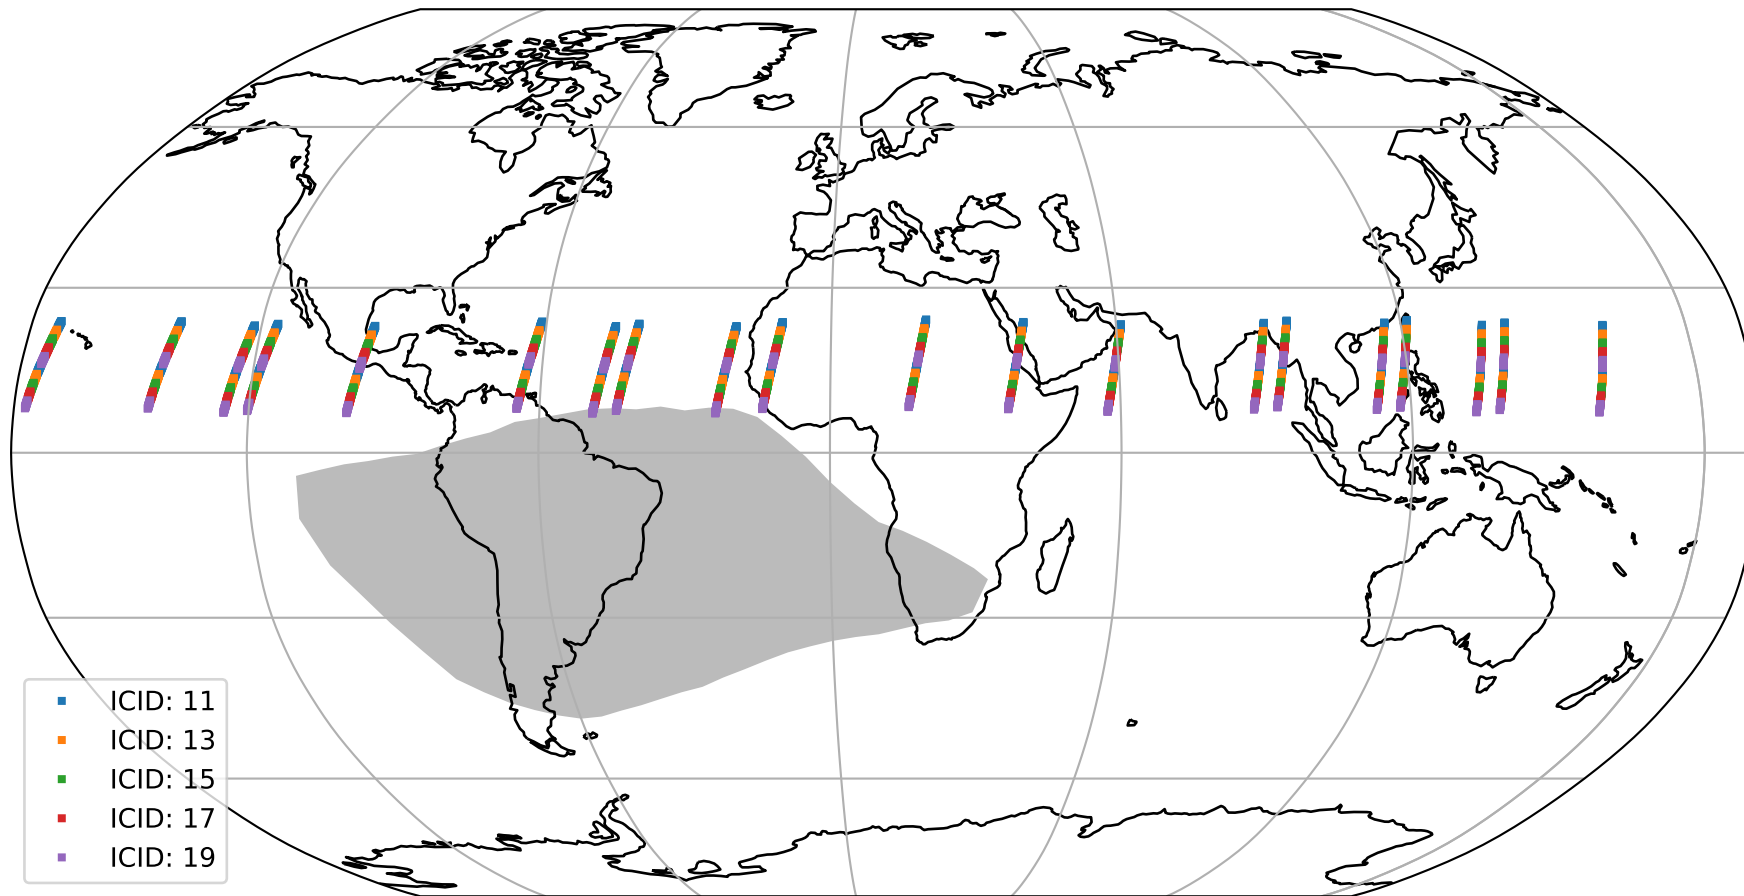

Tropomi SWIR offset (beta nominal)

orbits : 20 in [20692, 20737]
coverage : 2021-10-11 / 2021-10-14
median : 0.52596 V
spread : 0.035908 V
created : 2023-08-22T11:12:31

value detector map

Tropomi SWIR offset (beta nominal)

orbits : 20 in [20692, 20737]
coverage : 2021-10-11 / 2021-10-14
median : 28.418 μV
spread : 14.431 μV
created : 2023-08-22T11:12:32

Tropomi SWIR offset (beta nominal)

orbits : 20 in [20692, 20737]
coverage : 2021-10-11 / 2021-10-14
median : -0.054778 mV
spread : 0.39805 mV
created : 2023-08-22T11:12:32

value compared with SWIR offset CKD

Tropomi SWIR offset (beta nominal) ground-tracks of Sentinel-5P

orbits : 20 in [20692, 20737]
coverage : 2021-10-11 / 2021-10-14
created : 2023-08-22T11:12:32

Tropomi SWIR offset (beta nominal)

orbits : [1867, 20737]
coverage : 2018-02-20 / 2021-10-14
created : 2023-08-22T11:12:33

trend of detector median & temperatures