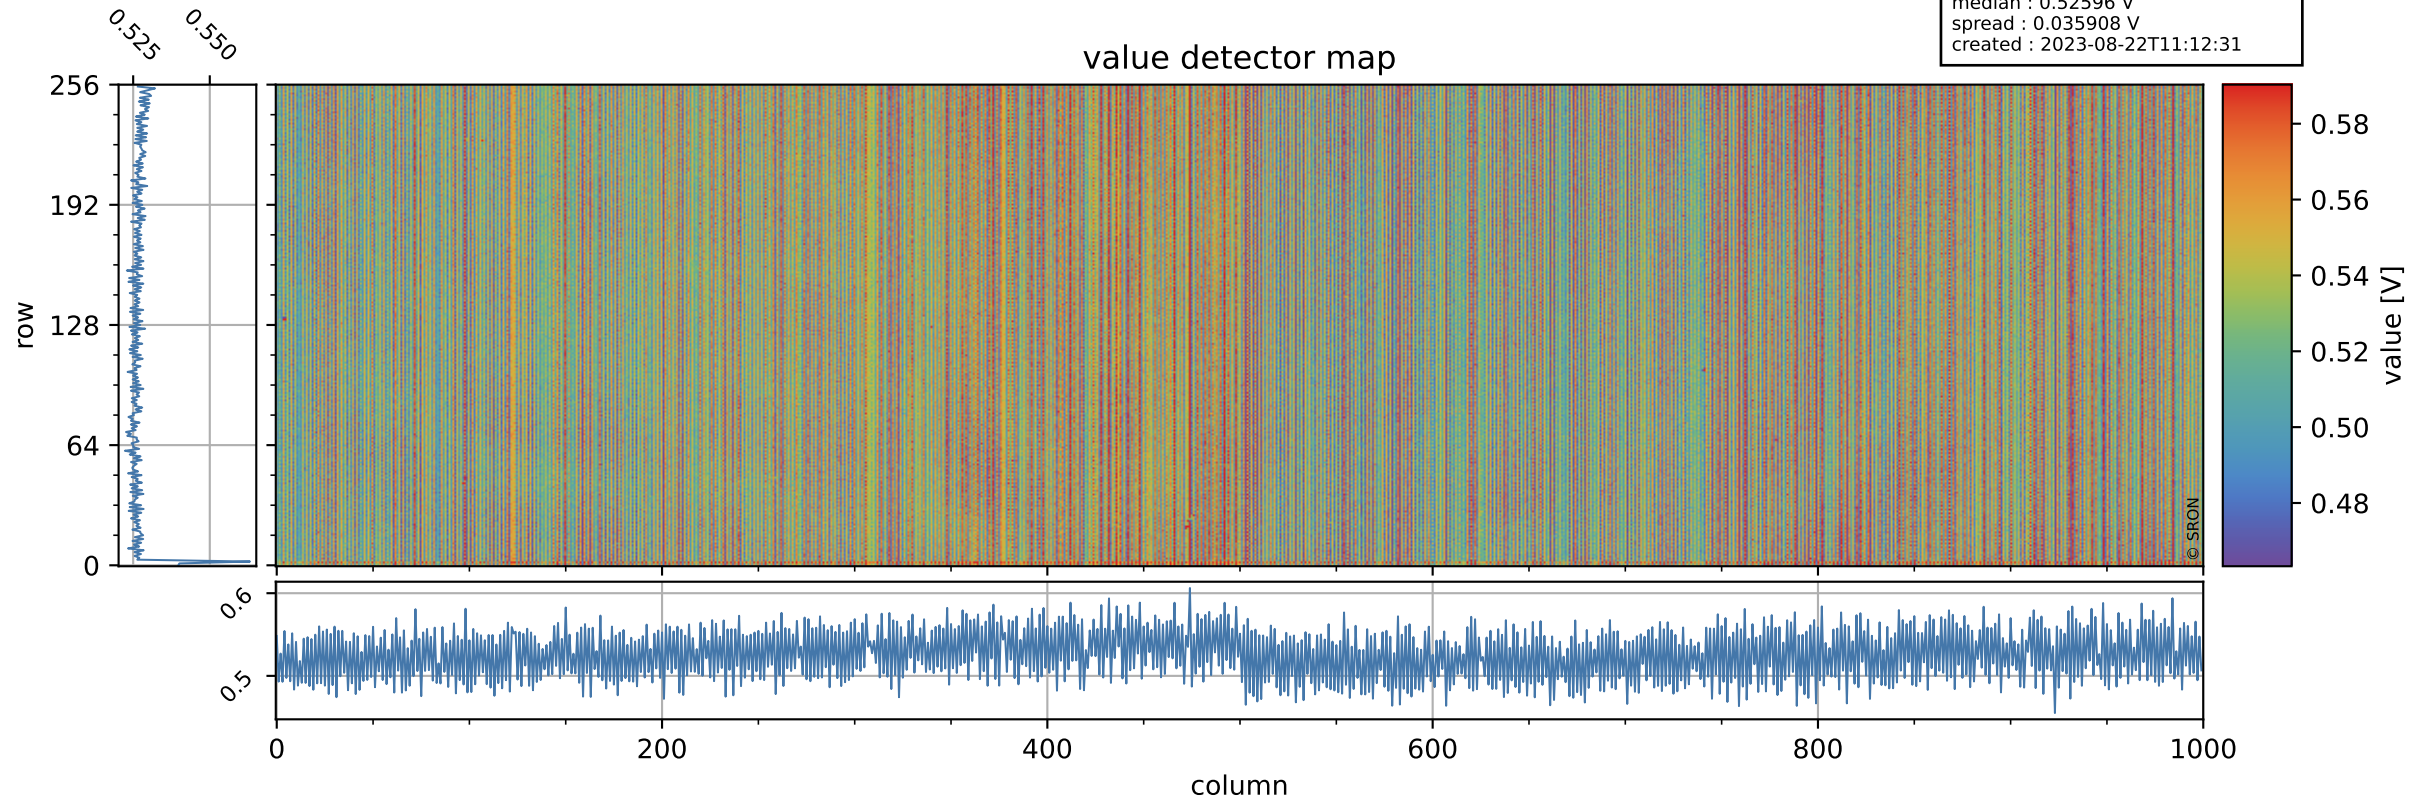

Tropomi SWIR offset (beta nominal)

orbits : 20 in [20692, 20737]
coverage : 2021-10-11 / 2021-10-14
median : 0.52596 V
spread : 0.035908 V
created : 2023-08-22T11:12:31

value detector map

Tropomi SWIR offset (beta nominal)

orbits : 20 in [20692, 20737]
coverage : 2021-10-11 / 2021-10-14
median : 28.418 μV
spread : 14.431 μV
created : 2023-08-22T11:12:32

Tropomi SWIR offset (beta nominal)

orbits : 20 in [20692, 20737]
coverage : 2021-10-11 / 2021-10-14
median : -0.054778 mV
spread : 0.39805 mV
created : 2023-08-22T11:12:32

value compared with SWIR offset CKD

Tropomi SWIR offset (beta nominal) ground-tracks of Sentinel-5P

orbits : 20 in [20692, 20737]
coverage : 2021-10-11 / 2021-10-14
created : 2023-08-22T11:12:32

Tropomi SWIR offset (beta nominal)

orbits : [1867, 20737]
coverage : 2018-02-20 / 2021-10-14
created : 2023-08-22T11:12:33

trend of detector median & temperatures