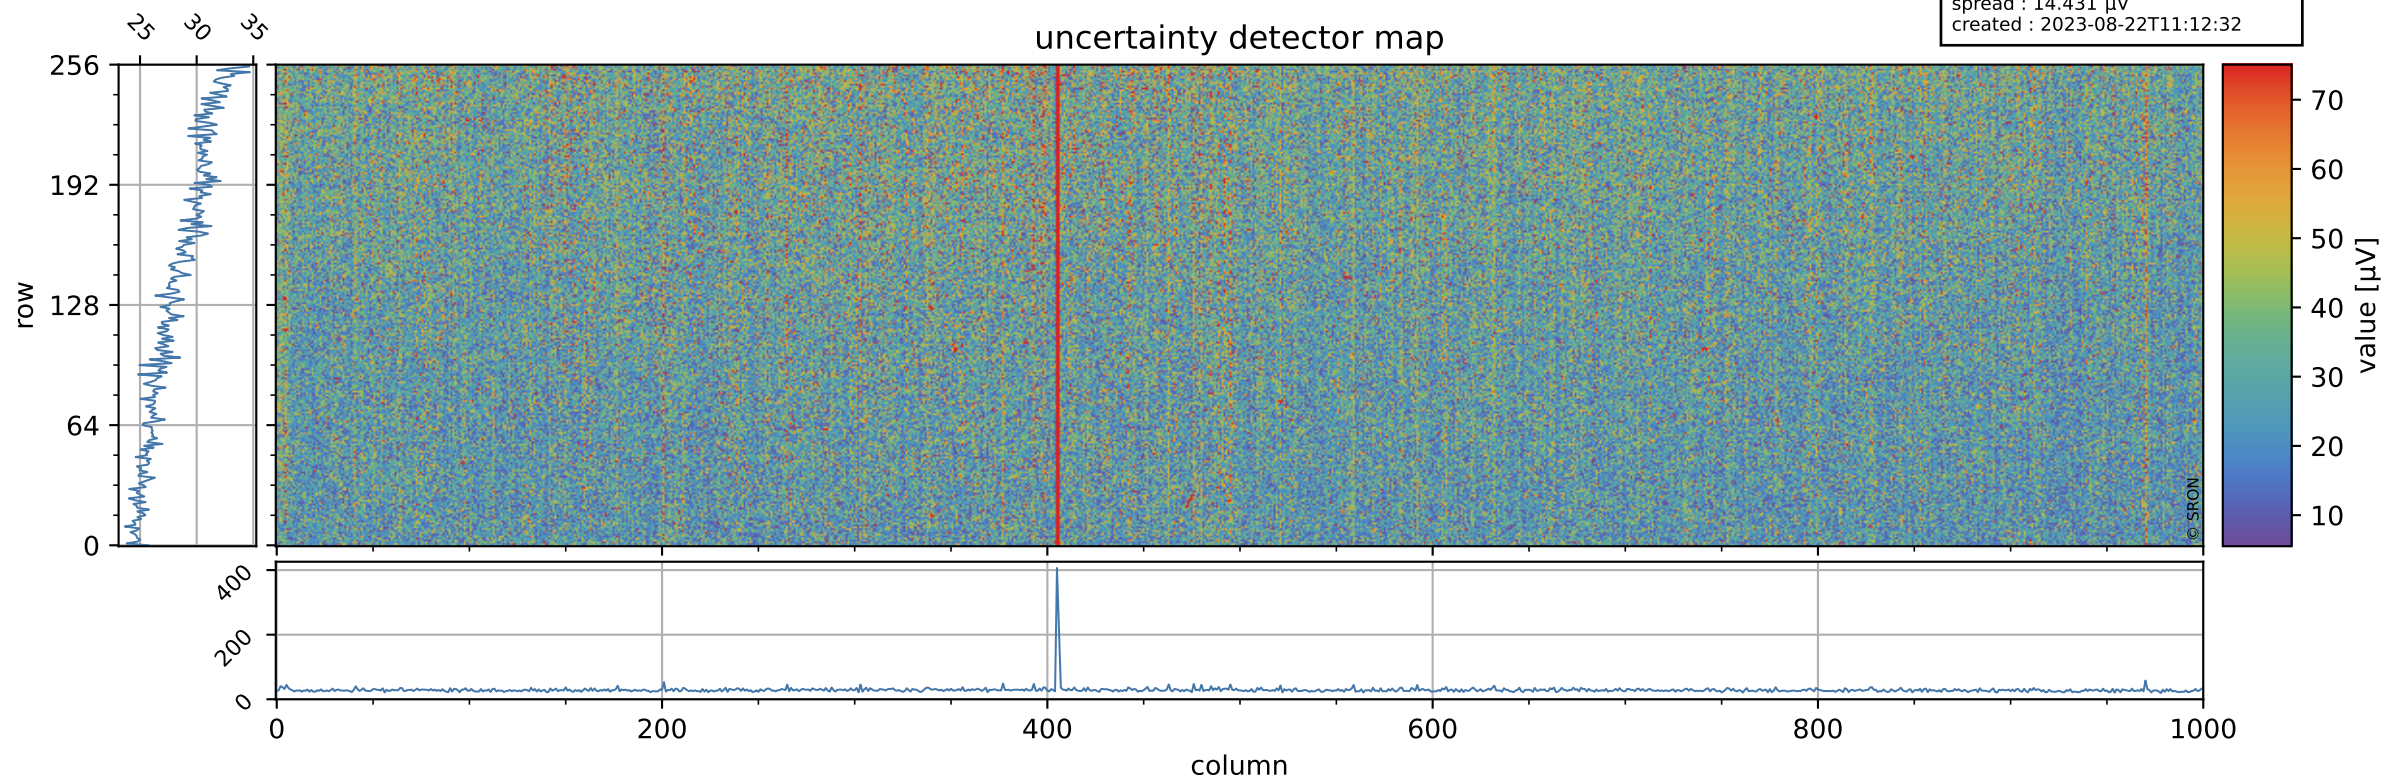

Tropomi SWIR offset (beta nominal)

orbits : 20 in [20692, 20737]
coverage : 2021-10-11 / 2021-10-14
median : 0.52596 V
spread : 0.035908 V
created : 2023-08-22T11:12:31

value detector map

Tropomi SWIR offset (beta nominal)

orbits : 20 in [20692, 20737]
coverage : 2021-10-11 / 2021-10-14
median : 28.418 μV
spread : 14.431 μV
created : 2023-08-22T11:12:32

Tropomi SWIR offset (beta nominal)

orbits : 20 in [20692, 20737]
coverage : 2021-10-11 / 2021-10-14
median : -0.054778 mV
spread : 0.39805 mV
created : 2023-08-22T11:12:32

value compared with SWIR offset CKD

Tropomi SWIR offset (beta nominal) ground-tracks of Sentinel-5P

orbits : 20 in [20692, 20737]
coverage : 2021-10-11 / 2021-10-14
created : 2023-08-22T11:12:32

Tropomi SWIR offset (beta nominal)

orbits : [1867, 20737]
coverage : 2018-02-20 / 2021-10-14
created : 2023-08-22T11:12:33

trend of detector median & temperatures